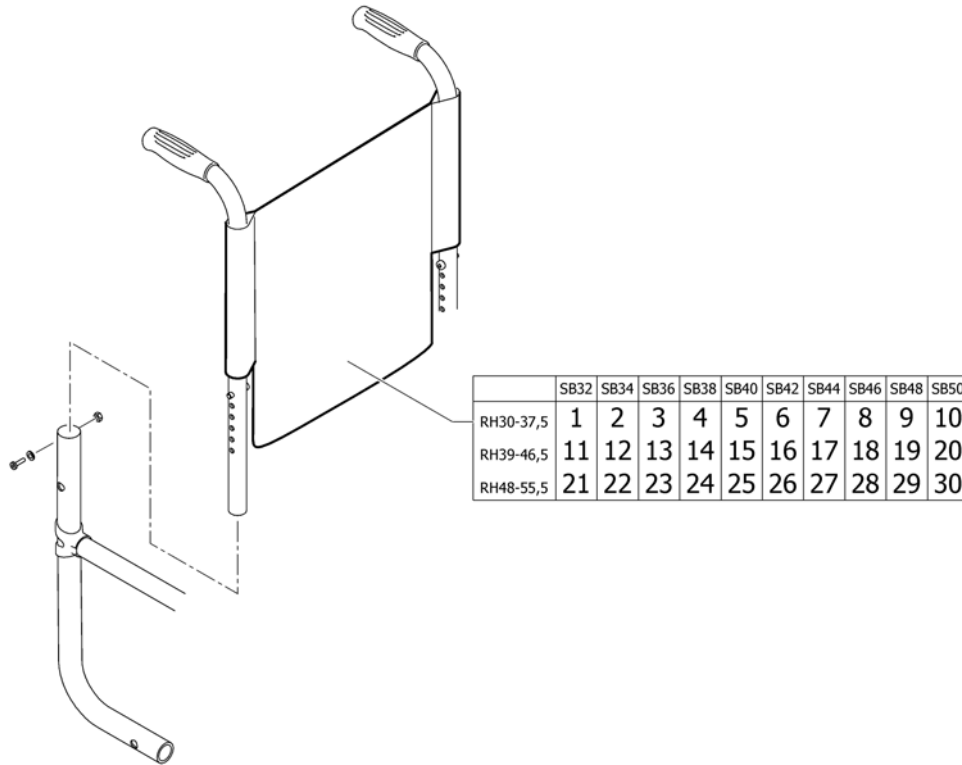

Back cover, standard

Pos.	Part number	Description	Valid from → until	Qty
1	1517552	Backrest cover SB32 short <i>Replaces 1438180</i>		1
2	1517553	Backrest cover SB34 short <i>Replaces 1438181</i>		1
3	1517554	Backrest cover SB36 short <i>Replaces 1438182</i>		1
4	1517555	Backrest cover SB38 short <i>Replaces 1438183</i>		1
5	1517556	Backrest cover SB40 short <i>Replaces 1438184</i>		1
6	1517557	Backrest cover SB42 short <i>Replaces 1438185</i>		1
7	1517558	Backrest cover SB44 short <i>Replaces 1438186</i>		1
8	1517559	Backrest cover SB46 short <i>Replaces 1438187</i>		1
9	1517560	Backrest cover SB48 short <i>Replaces 1438188</i>		1
10	1517561	Backrest cover SB50 short <i>Replaces 1438189</i>		1
11	1517562	Backrest cover SB32 medium <i>Replaces 1438418</i>		1
12	1517563	Backrest cover SB34 medium <i>Replaces 1438419</i>		1
13	1517564	Backrest cover SB36 medium <i>Replaces 1438420</i>		1
14	1517565	Backrest cover SB38 medium <i>Replaces 1438421</i>		1
15	1517566	Backrest cover SB40 medium <i>Replaces 1438422</i>		1
16	1517567	Backrest cover SB42 medium <i>Replaces 1438423</i>		1
17	1517568	Backrest cover SB44 medium <i>Replaces 1438424</i>		1
18	1517569	Backrest cover SB46 medium <i>Replaces 1438425</i>		1