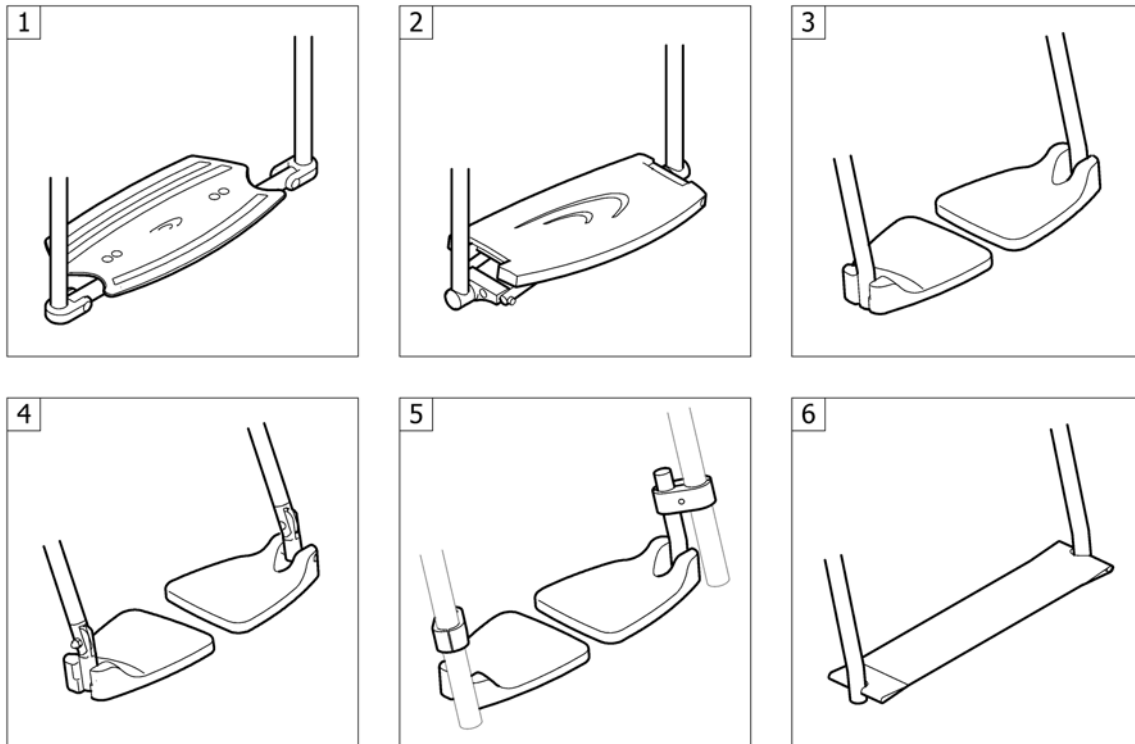

FOOTREST

Pos.	Part number	Description	Valid from → until	Qty
1	-	Footrest 1-piece	2004-01-01 → 2012-12-31	1
2	-	Footrest 1-piece, foldable	2004-01-01 → 2012-12-31	1
3	-	Footrest 2-piece	2004-01-01 → 2012-12-31	1
4	-	Footrest 2-piece, angle adjustable	2004-01-01 → 2012-12-31	1
5	-	Footrest high mounted	2008-07-01 → 2012-12-31	1
6	-	Footband	2004-01-01 → 2012-12-31	1