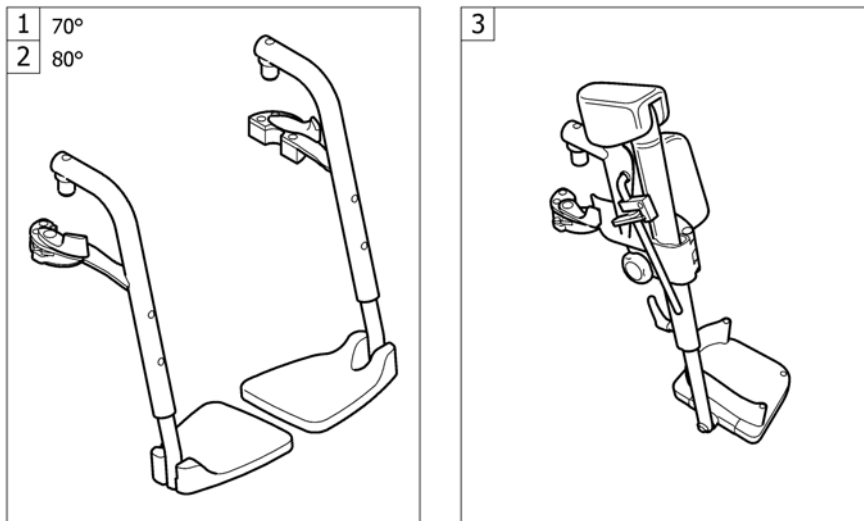

Pos.	Part number	Description	Valid from → until	Qty
1	-	Legrest hanger 70°	2004-01-01 → 2012-12-31	1
2	-	Legrest hanger 80°	2004-01-01 → 2012-12-31	1
3	-	Legrest hanger height adjustable	2004-01-01 → 2012-12-31	1