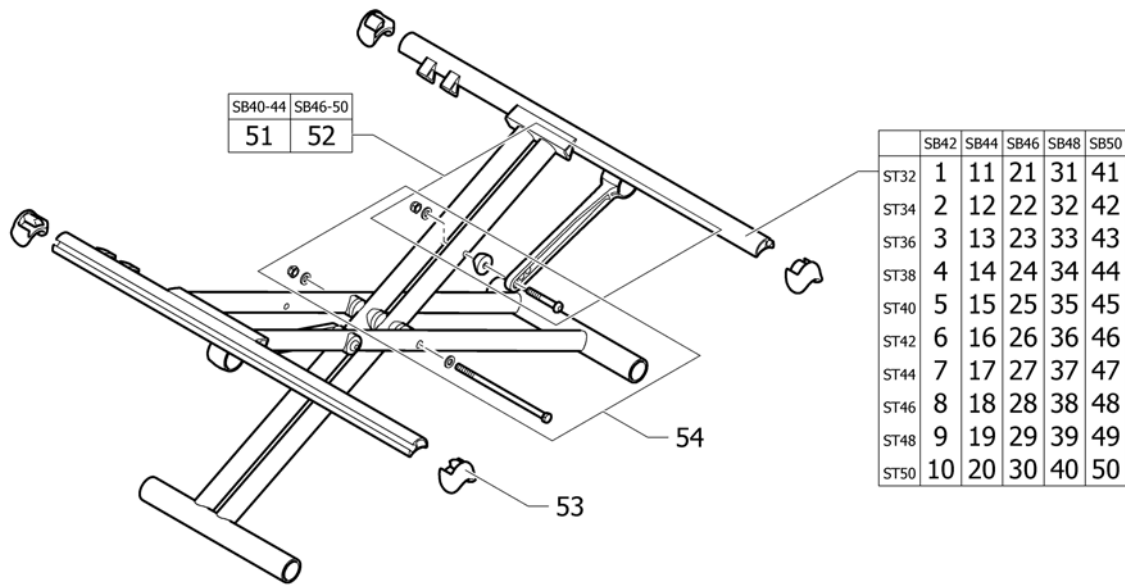

Cross brace to frame standard, SB42-50

Pos.	Part number	Description	Valid from → until	Qty
1	1498789-0419	Cross-brace double Compact, UltraLight 70° SB42 ST32, silver grey		1
1	1498789-0442	Cross-brace double Compact, UltraLight 70° SB42 ST32, night shimmer	2009-01-01 →	1
1	1498789-3524	Cross-brace double Compact, UltraLight 70° SB42 ST32, royal red		1
1	1498789-5969	Cross-brace double Compact, UltraLight 70° SB42 ST32, royal blue		1
1	1498789-9005	Cross-brace double Compact, UltraLight 70° SB42 ST32, black, glossy		1
1	1498789-9119	Cross-brace double Compact, UltraLight 70° SB42 ST32, black, bronze		1
2	1498790-0419	Cross-brace double Compact, UltraLight 70° SB42 ST34, silver grey		1
2	1498790-0442	Cross-brace double Compact, UltraLight 70° SB42 ST34, night shimmer	2009-01-01 →	1
2	1498790-3524	Cross-brace double Compact, UltraLight 70° SB42 ST34, royal red		1
2	1498790-5969	Cross-brace double Compact, UltraLight 70° SB42 ST34, royal blue		1
2	1498790-9005	Cross-brace double Compact, UltraLight 70° SB42 ST34, black, glossy		1
2	1498790-9119	Cross-brace double Compact, UltraLight 70° SB42 ST34, black, bronze		1
3	1498791-0419	Cross-brace double Compact, UltraLight 70° SB42 ST36, silver grey		1
3	1498791-0442	Cross-brace double Compact, UltraLight 70° SB42 ST36, night shimmer	2009-01-01 →	1
3	1498791-3524	Cross-brace double Compact, UltraLight 70° SB42 ST36, royal red		1
3	1498791-5969	Cross-brace double Compact, UltraLight 70° SB42 ST36, royal blue		1
3	1498791-9005	Cross-brace double Compact, UltraLight 70° SB42 ST36, black, glossy		1
3	1498791-9119	Cross-brace double Compact, UltraLight 70° SB42 ST36, black, bronze		1
4	1498792-0419	Cross-brace double Compact, UltraLight 70° SB42 ST38, silver grey		1
4	1498792-0442	Cross-brace double Compact, UltraLight 70° SB42 ST38, night shimmer	2009-01-01 →	1
4	1498792-3524	Cross-brace double Compact, UltraLight 70° SB42 ST38, royal red		1
4	1498792-5969	Cross-brace double Compact, UltraLight 70° SB42 ST38, royal blue		1
4	1498792-9005	Cross-brace double Compact, UltraLight 70° SB42 ST38, black, glossy		1
4	1498792-9119	Cross-brace double Compact, UltraLight 70° SB42 ST38, black, bronze		1
5	1498793-0419	Cross-brace double Compact, UltraLight 70° SB42 ST40, silver grey		1
5	1498793-0442	Cross-brace double Compact, UltraLight 70° SB42 ST40, night shimmer	2009-01-01 →	1
5	1498793-3524	Cross-brace double Compact, UltraLight 70° SB42 ST40, royal red		1
5	1498793-5969	Cross-brace double Compact, UltraLight 70° SB42 ST40, royal blue		1
5	1498793-9005	Cross-brace double Compact, UltraLight 70° SB42 ST40, black, glossy		1
5	1498793-9119	Cross-brace double Compact, UltraLight 70° SB42 ST40, black, bronze		1
6	1498794-0419	Cross-brace double Compact, UltraLight 70° SB42 ST42, silver grey		1