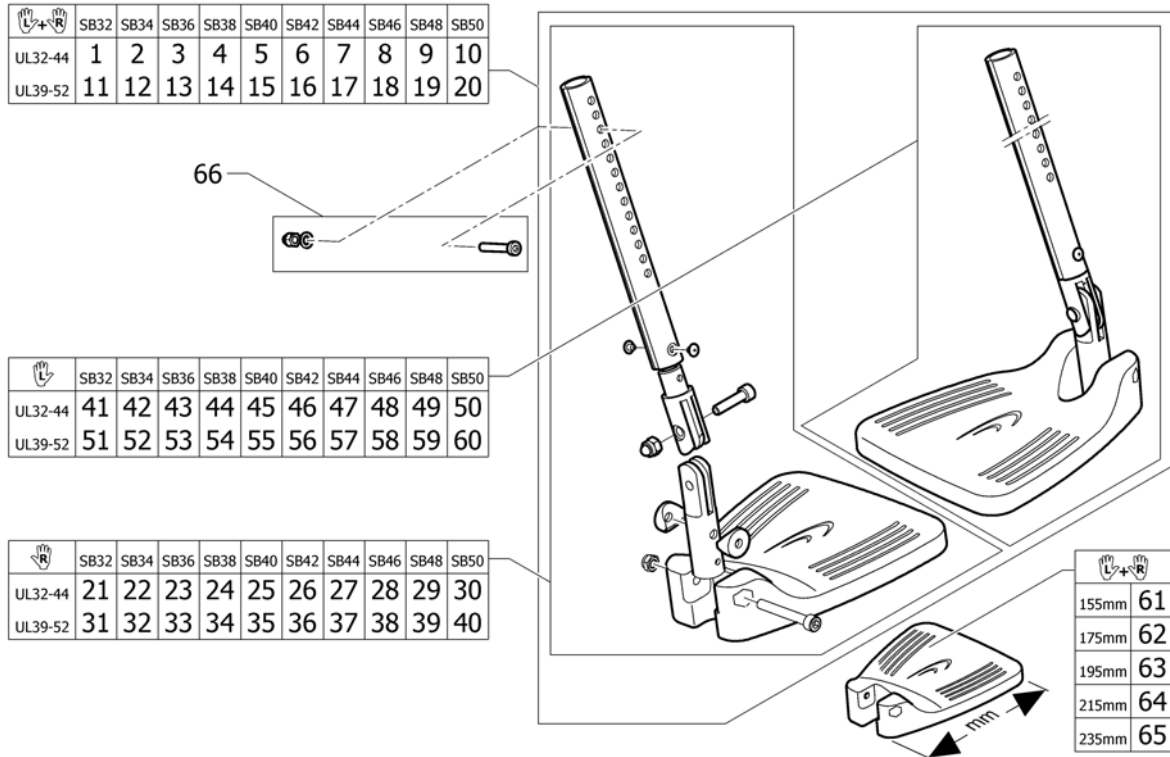

Footrest 2-piece, angle adjustable

Pos.	Part number	Description	Valid from → until	Qty
1	1438050	pair footrest 2-pc. angle adjustable complete SB32 short		1
2	1438051	pair footrest 2-pc. angle adjustable complete SB34 short		1
3	1438052	pair footrest 2-pc. angle adjustable complete SB36 short		1
4	1438053	pair footrest 2-pc. angle adjustable complete SB38 short		1
5	1438054	pair footrest 2-pc. angle adjustable complete SB40 short		1
6	1438055	pair footrest 2-pc. angle adjustable complete SB42 short		1
7	1438056	pair footrest 2-pc. angle adjustable complete SB44 short		1
8	1438057	pair footrest 2-pc. angle adjustable complete SB46 short		1
9	1438058	pair footrest 2-pc. angle adjustable complete SB48 short		1
10	1438059	pair footrest 2-pc. angle adjustable complete SB50 short		1
11	1438060	pair footrest 2-pc. angle adjustable complete SB32 long		1
12	1438061	pair footrest 2-pc. angle adjustable complete SB34 long		1
13	1438062	pair footrest 2-pc. angle adjustable complete SB36 long		1
14	1438063	pair footrest 2-pc. angle adjustable complete SB38 long		1
15	1438064	pair footrest 2-pc. angle adjustable complete SB40 long		1
16	1438065	pair footrest 2-pc. angle adjustable complete SB42 long		1
17	1438066	pair footrest 2-pc. angle adjustable complete SB44 long		1
18	1438067	pair footrest 2-pc. angle adjustable complete SB46 long		1
19	1438068	pair footrest 2-pc. angle adjustable complete SB48 long		1
20	1438069	pair footrest 2-pc. angle adjustable complete SB50 long		1
21	1438070	footrest 2-pc. angle adjustable complete SB32 short right		1
22	1438072	footrest 2-pc. angle adjustable complete SB34 short right		1
23	1438074	footrest 2-pc. angle adjustable complete SB36 short right		1
24	1438076	footrest 2-pc. angle adjustable complete SB38 short right		1
25	1438078	footrest 2-pc. angle adjustable complete SB40 short right		1
26	1438080	footrest 2-pc. angle adjustable complete SB42 short right		1
27	1438082	footrest 2-pc. angle adjustable complete SB44 short right		1
28	1438084	footrest 2-pc. angle adjustable complete SB46 short right		1
29	1438086	footrest 2-pc. angle adjustable complete SB48 short right		1
30	1438088	footrest 2-pc. angle adjustable complete SB50 short right		1
31	1438090	footrest 2-pc. angle adjustable complete SB32 long right		1