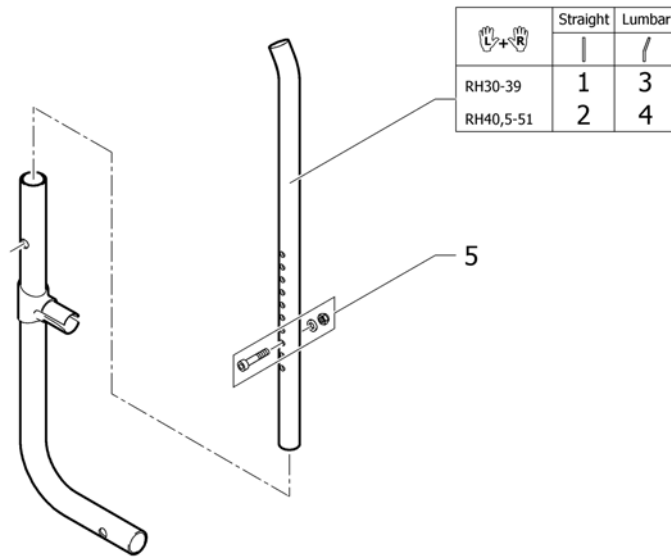

Backrest tubes without push handles for standard backrest

Pos.	Part number	Description	Valid from → until	Qty
1	1518292	Backrest tubes L without push handles, pair		1
2	1518293	Backrest tubes XL without push handles, pair		1
3	1518294	Backrest tubes lumbar L without push handles, pair		1
4	1518295	Backrest tubes lumbar XL without push handles, pair		1
5	1439279	Fixation kit to backrest tube		1