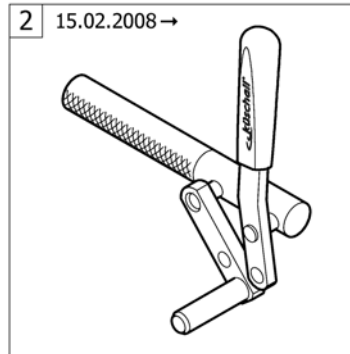

BRAKES

Pos.	Part number	Description	Valid from → until	Qty
2	-	Brakes 15.02.2008=>	2008-02-15 → 2012-12-31	1
3	-	Drum brake	2004-01-01 → 2012-12-31	1