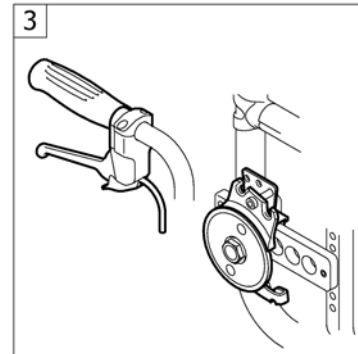

BRAKES

Pos.	Part number	Description	Valid from → until	Qty
2	-	Brakes 15.02.2008=>	2008-02-15 → 2012-12-31	1
3	-	Drum brake	2004-01-01 → 2012-12-31	1