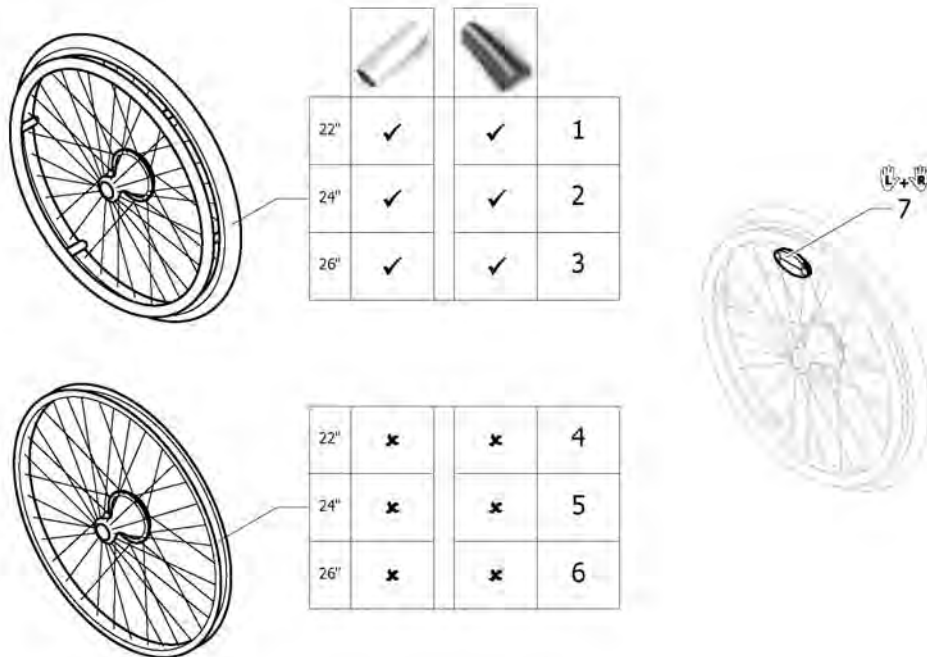

Drumbrake wheel

Pos.	Part number	Description	Valid from → until	Qty
1	SP1601850	Rear wheel 22" Drumbrake Octopus, handrim, Rightrun black/grey <i>Replaces 1445495</i>		2
4	1445492	Rear wheel 22" Drumbrake Octopus, without handrim, without tyre		2
2	SP1601851	Rear wheel 24" Drumbrake Octopus, handrim, Rightrun black/grey <i>Replaces 1445496</i>		2
5	1445493	Rear wheel 24" Drumbrake Octopus, without handrim, without tyre		2
3	SP1601852	Rear wheel 26" Drumbrake Octopus, handrim, Rightrun black/grey <i>Replaces 1445497</i>		2
6	1445494	Rear wheel 26" Drumbrake Octopus, without handrim, without tyre		2
7	1571073	Spokereflection, pair <i>Replaces 220.1033</i>		1