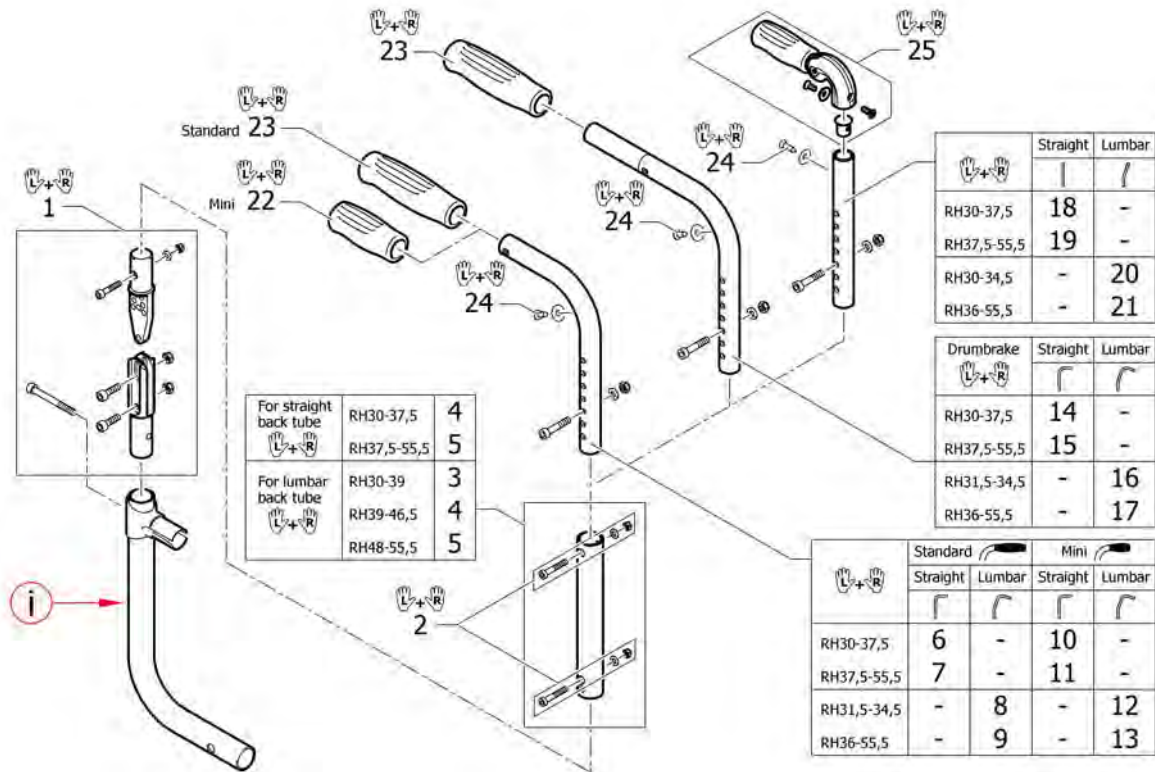

Push handles for backrest angle adjustable

Pos.	Part number	Description	Valid from → until	Qty
i	-	A special rear frame is necessary. Please see chapter CHASSIS.		0
1	1438208	Backrest angle kit		1
2	1509134	Screw kit for telescopic tube		1
3	1439459	Tube kit short to angle adjustable back		1
4	1438209	Tube kit medium to angle adjustable back		1
5	1439460	Tube kit long to angle adjustable back		1
6	1507739	Push handles standard, XS, pair		1
7	1507740	Push handles standard, S, pair		1
8	1507741	Push handles standard lumbar XS, pair		1
9	1507742	Push handles standard lumbar S, pair		1
10	1525342	Push handles mini, XS, pair		1
11	1525343	Push handles mini, S, pair		1
12	1525344	Push handles mini lumbar XS, pair		1
13	1525345	Push handles mini lumbar S, pair		1
14	1507743	Push handles XS to drum brake, pair		1
15	1507744	Push handles S to drum brake, pair		1
16	1507745	Push handles lumbar XS to drum brake, pair		1
17	1507746	Push handles lumbar S to drum brake, pair		1
18	1507735	Backrest tube straight XS to foldable push handles, pair		1
19	1507736	Backrest tube straight S to foldable push handles, pair		1
20	1507737	Backrest tube lumbar XS to foldable push handles, pair		1
21	1507738	Backrest tube lumbar S to foldable push handles, pair		1
22	1525126	Handle black, mini, pair		1
23	1507734	Handle black, pair		1
24	1432083	Fixation kit for backrest band		1
25	1507733	Push handles foldable, pair		1