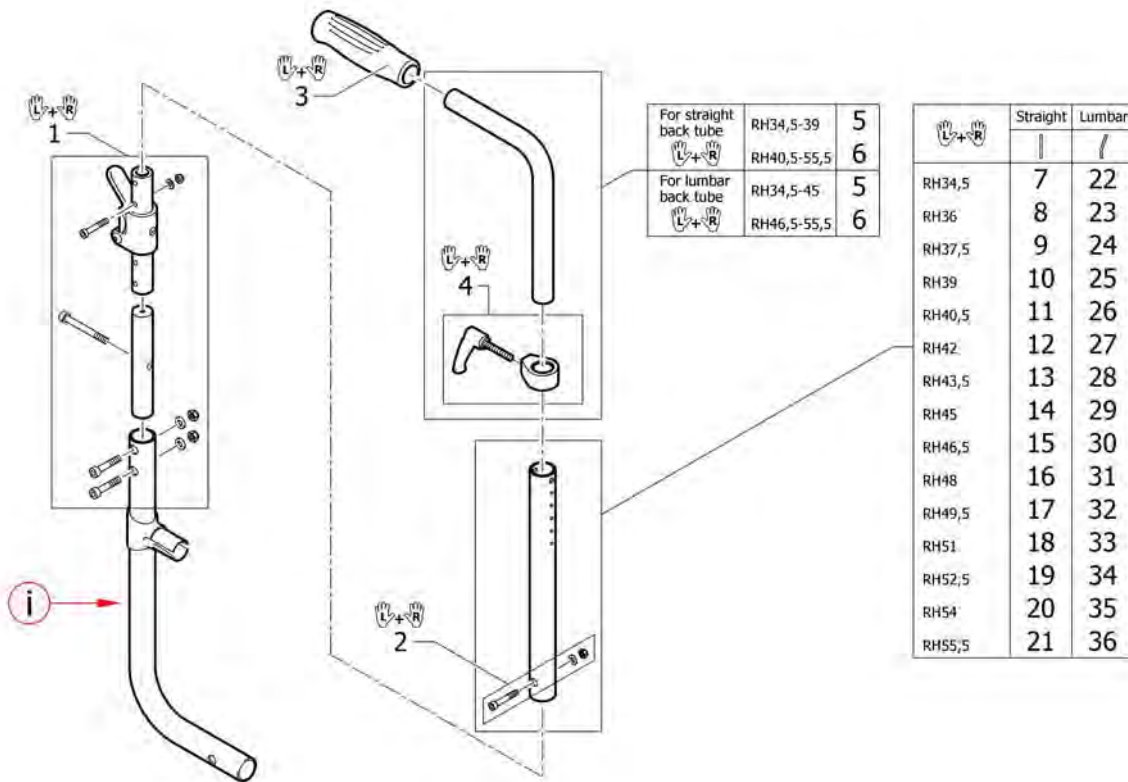

Push handles height adjustable for backrest foldable

Pos.	Part number	Description	Valid from → until	Qty
i	-	A special rear frame is necessary. Please see chapter CHASSIS.		0
1	1438207	Hinge kit to backrest foldable, pair		1
2	1509136	Screw kit for backrest tube		1
3	1507734	Handle black, pair		1
4	1549985	Adjusting lever for height adjustable, integrated push handles, pair		1
5	1438203	Height adjustable, integrated push handles standard, kit short UL/C04		1
6	1438204	Height adjustable, integrated push handles standard, kit long UL/C04		1
7	1507750	Backrest tube L.235mm straight to integrated push handles, pair		1
8	1507751	Backrest tube L.250mm straight to integrated push handles, pair		1
9	1507752	Backrest tube L.265mm straight to integrated push handles, pair		1
10	1507753	Backrest tube L.280mm straight to integrated push handles, pair		1
11	1507862	Backrest tube L.295mm straight to integrated push handles, pair		1
12	1508438	Backrest tube L.310mm straight to integrated push handles, pair		1
13	1508466	Backrest tube L.325mm straight to integrated push handles, pair		1
14	1508498	Backrest tube L.340mm straight to integrated push handles, pair		1
15	1509103	Backrest tube L.355mm straight to integrated push handles, pair		1
16	1509104	Backrest tube L.370mm straight to integrated push handles, pair		1
17	1509105	Backrest tube L.385mm straight to integrated push handles, pair		1
18	1509106	Backrest tube L.400mm straight to integrated push handles, pair		1
19	1509107	Backrest tube L.415mm straight to integrated push handles, pair		1
20	1509108	Backrest tube L.430mm straight to integrated push handles, pair		1
21	1509109	Backrest tube L.445mm straight to integrated push handles, pair		1
22	1509114	Backrest tube L.235mm lumbar to integrated push handles, pair		1
23	1509115	Backrest tube L.250mm lumbar to integrated push handles, pair		1
24	1509116	Backrest tube L.265mm lumbar to integrated push handles, pair		1
25	1509117	Backrest tube L.280mm lumbar to integrated push handles, pair		1
26	1509118	Backrest tube L.295mm lumbar to integrated push handles, pair		1
27	1509119	Backrest tube L.310mm lumbar to integrated push handles, pair		1
28	1509120	Backrest tube L.325mm lumbar to integrated push handles, pair		1
29	1509121	Backrest tube L.340mm lumbar to integrated push handles, pair		1
30	1509122	Backrest tube L.355mm lumbar to integrated push handles, pair		1