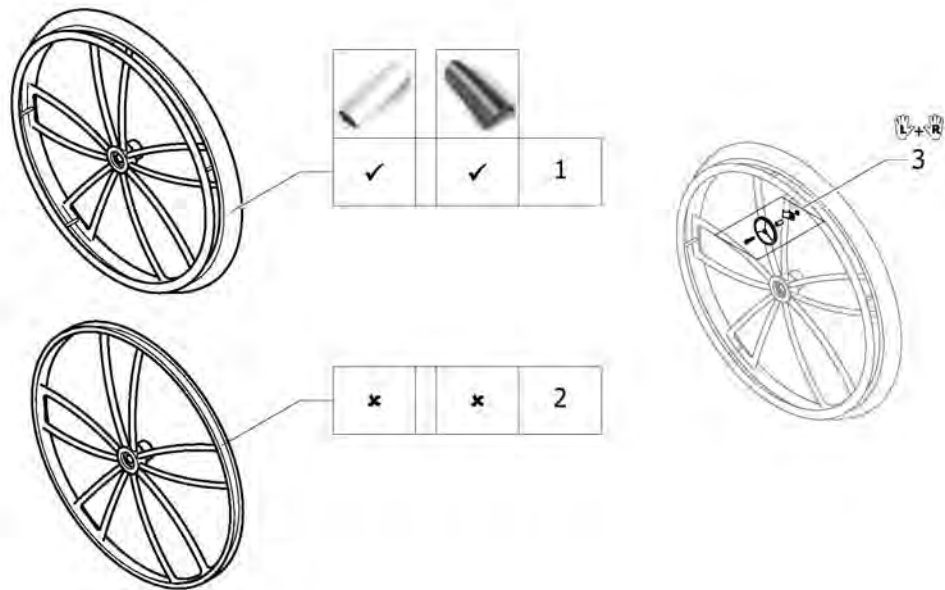

Spider wheel

Pos.	Part number	Description	Valid from → until	Qty
1	SP1601849	Rear wheel 24" Spiderwheel, handrim, Rightrun black/grey <i>Replaces 904.1201.000</i>		2
2	1424944	Rear wheel 24", Spiderwheel without handrim, without tyre		2
3	1571074	Spoke reflection set for Spider wheel, pair <i>Replaces 1439352</i>		1