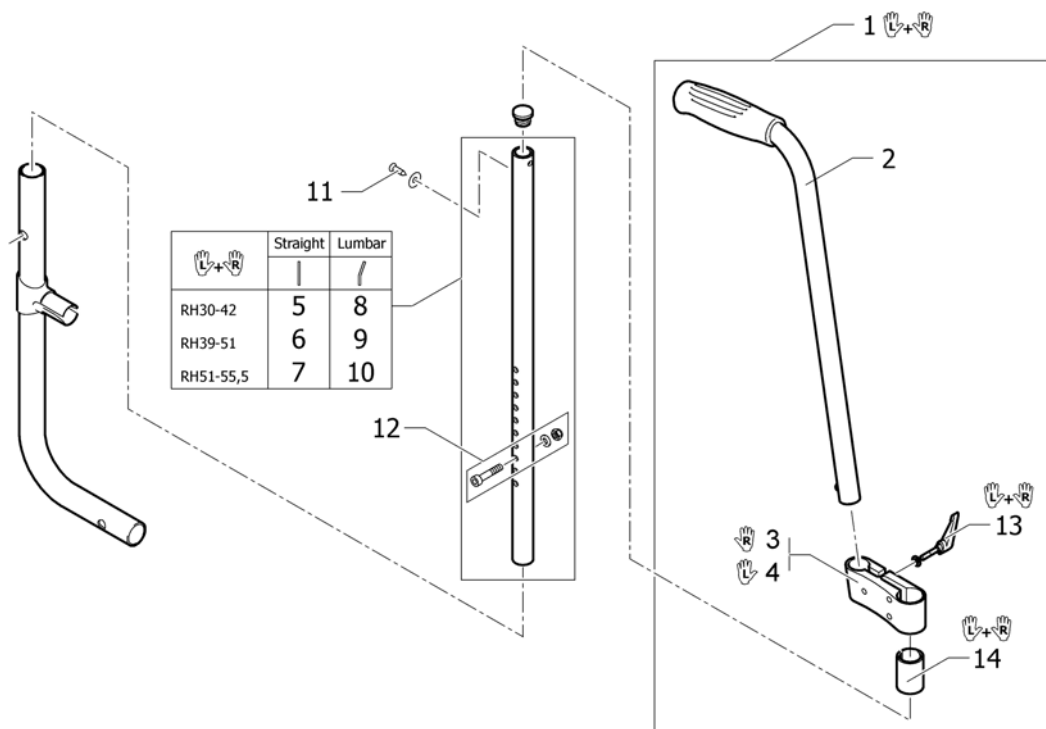

Push handles, inclined

Pos.	Part number	Description	Valid from → until	Qty
1	1517876	Push handles, height adjustable, rear set, pair <i>Replaces 907.1157</i>		1
2	1438938	Push handle tube complete, rearset		1
3	1438939	Mounting fixture right complete, for rearset push handles		1
4	1438940	Mounting fixture left complete, for rearset push handles		1
5	1507715	Backrest tube straight short to foldable push handles, pair		1
6	1507716	Backrest tube straight medium to foldable push handles, pair		1
7	1507717	Backrest tube straight long to foldable push handles, pair		1
8	1507718	Backrest tube lumbar short to foldable push handles, pair		1
9	1507719	Backrest tube lumbar medium to foldable push handles, pair		1
10	1507720	Backrest tube lumbar long to foldable push handles, pair		1
11	1432083	Fixation kit for backrest band		1
12	1439279	Fixation kit to backrest tube		1
13	1529799	Adjusting lever, pair		1
14	1581293	Sleeves for mounting fixture, for rearset push handles, pair		1