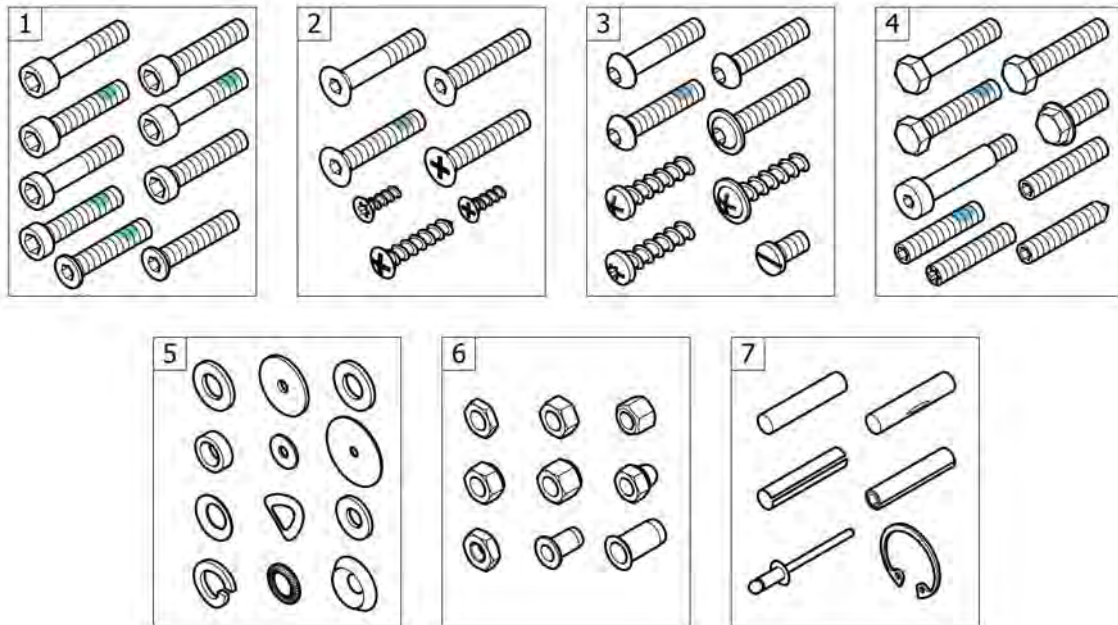

Fixation: screws, ...

Pos.	Part number	Description	Valid from → until	Qty
1	-	Socket head cap screws		1
2	-	Countersunk screws		1
3	-	Button head screws		1
4	-	Hex-head screws, diverse, ...		1
5	-	Washers		1
6	-	Nuts		1
7	-	Pins, rivets, ...		1