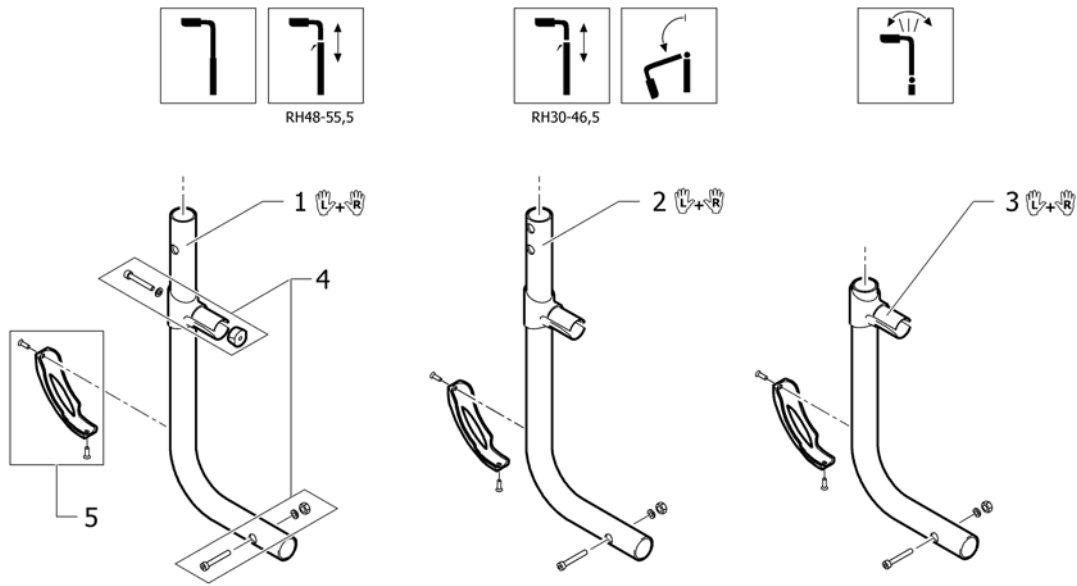

Rear frames

Pos.	Part number	Description	Valid from → until	Qty
1	1437840-0419	Rear frame, silver grey		1
1	1437840-0442	Rear frame, night shimmer	2009-01-01 →	1
1	1437840-3524	Rear frame, royal red		1
1	1437840-5969	Rear frame, royal blue		1
1	1437840-9005	Rear frame, black, glossy		1
1	1437840-9119	Rear frame, black, bronze		1
2	1488457-0419	Rear frame to foldable back silver grey		1
2	1488457-0442	Rear frame to foldable back night shimmer	2009-01-01 →	1
2	1488457-3524	Rear frame to foldable back royal Red		1
2	1488457-5969	Rear frame to foldable back royal Blue		1
2	1488457-9005	Rear frame to foldable back Black Glossy		1
2	1488457-9119	Rear frame to foldable back Black Bronze		1
3	1488458-0419	Rear frame to angle adjustable back Silver grey		1
3	1488458-0442	Rear frame to angle adjustable back night shimmer	2009-01-01 →	1
3	1488458-3524	Rear frame to angle adjustable back royal Red		1
3	1488458-5969	Rear frame to angle adjustable back royal Blue		1
3	1488458-9005	Rear frame to angle adjustable back Black Glossy		1
3	1488458-9119	Rear frame to angle adjustable back Black Bronze		1
4	1437842	frame fixation set		1
5	1498774	Rear frame protection, pair		1