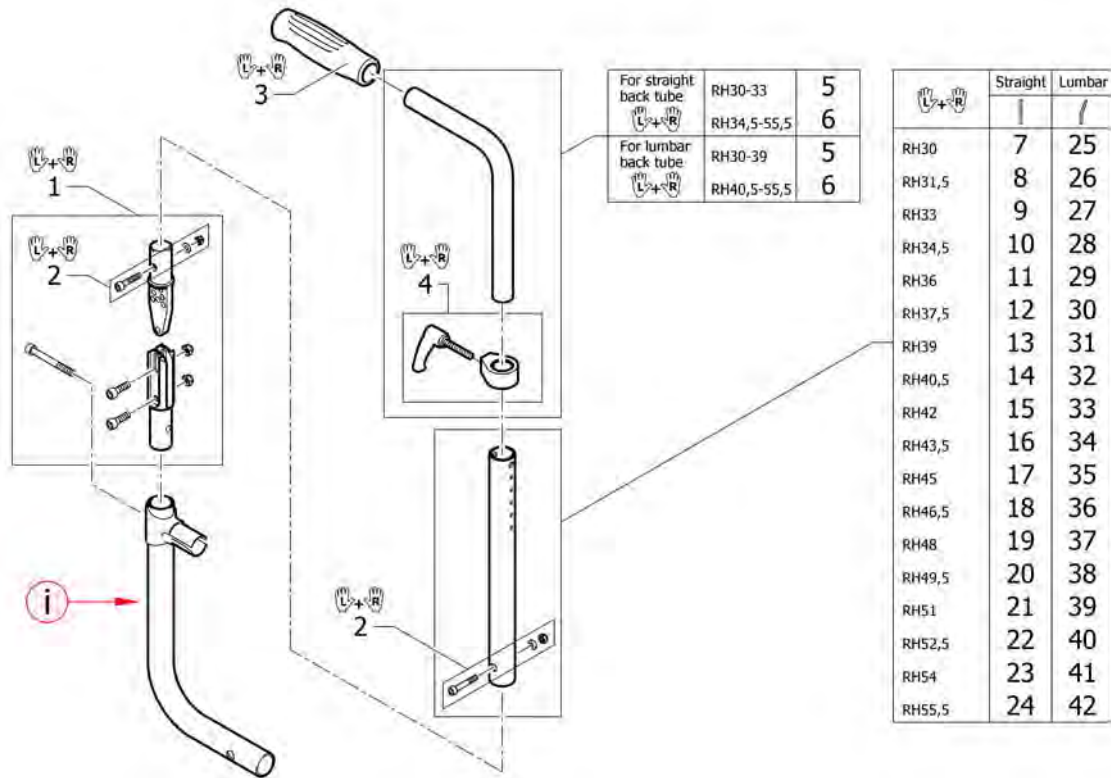

Push handles height adjustable for backrest angle adjustable

Pos.	Part number	Description	Valid from → until	Qty
i	-	A special rear frame is necessary. Please see chapter CHASSIS.		0
1	1438208	Backrest angle kit		1
2	1509136	Screw kit for backrest tube		1
3	1507734	Handle black, pair		1
4	1549985	Adjusting lever for height adjustable, integrated push handles, pair		1
5	1438203	Height adjustable, integrated push handles standard, kit short UL/C04		1
6	1438204	Height adjustable, integrated push handles standard, kit long UL/C04		1
7	1507751	Backrest tube L.250mm straight to integrated push handles, pair		1
8	1507752	Backrest tube L.265mm straight to integrated push handles, pair		1
9	1507753	Backrest tube L.280mm straight to integrated push handles, pair		1
10	1507862	Backrest tube L.295mm straight to integrated push handles, pair		1
11	1508438	Backrest tube L.310mm straight to integrated push handles, pair		1
12	1508466	Backrest tube L.325mm straight to integrated push handles, pair		1
13	1508498	Backrest tube L.340mm straight to integrated push handles, pair		1
14	1509103	Backrest tube L.355mm straight to integrated push handles, pair		1
15	1509104	Backrest tube L.370mm straight to integrated push handles, pair		1
16	1509105	Backrest tube L.385mm straight to integrated push handles, pair		1
17	1509106	Backrest tube L.400mm straight to integrated push handles, pair		1
18	1509107	Backrest tube L.415mm straight to integrated push handles, pair		1
19	1509108	Backrest tube L.430mm straight to integrated push handles, pair		1
20	1509109	Backrest tube L.445mm straight to integrated push handles, pair		1
21	1509110	Backrest tube L.460mm straight to integrated push handles, pair		1
22	1509111	Backrest tube L.475mm straight to integrated push handles, pair		1
23	1509112	Backrest tube L.490mm straight to integrated push handles, pair		1
24	1509113	Backrest tube L.505mm straight to integrated push handles, pair		1
25	1509115	Backrest tube L.250mm lumbar to integrated push handles, pair		1
26	1509116	Backrest tube L.265mm lumbar to integrated push handles, pair		1
27	1509117	Backrest tube L.280mm lumbar to integrated push handles, pair		1
28	1509118	Backrest tube L.295mm lumbar to integrated push handles, pair		1
29	1509119	Backrest tube L.310mm lumbar to integrated push handles, pair		1
30	1509120	Backrest tube L.325mm lumbar to integrated push handles, pair		1