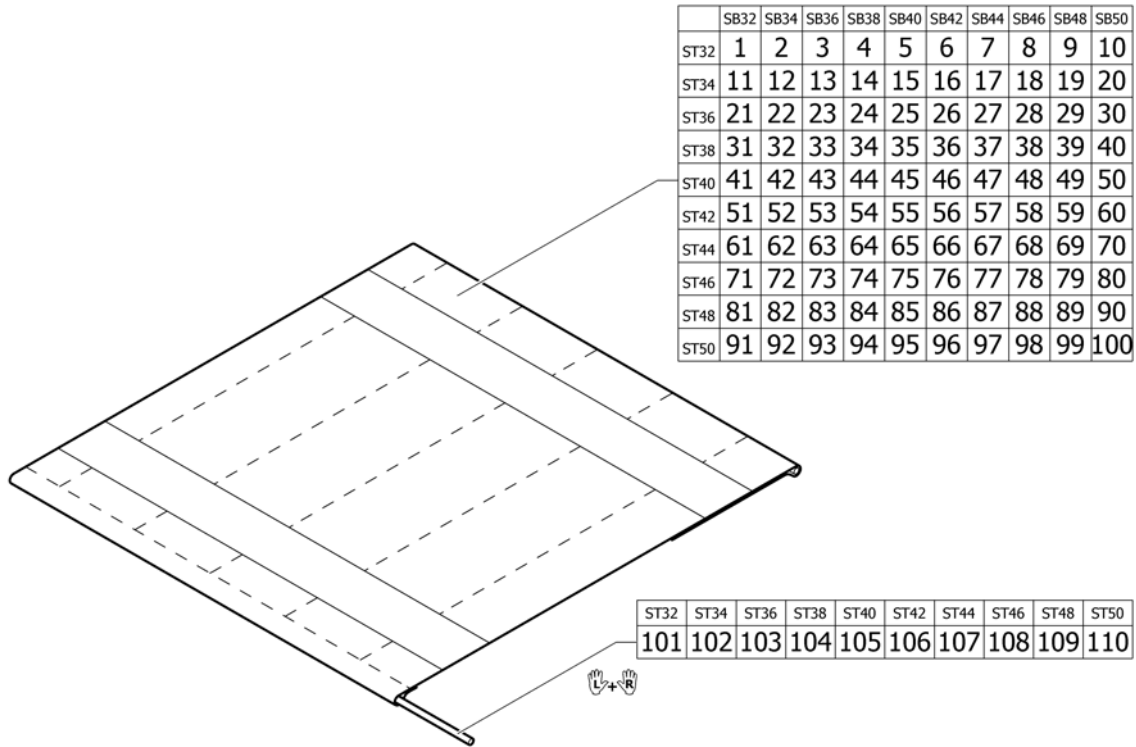

Seat cover with 2 Velcro bands (rough band)

Pos.	Part number	Description	Valid from → until	Qty
1	1509242	Seat cover SB32 ST32 with 2 Velcro bands (rough band)		1
2	1509243	Seat cover SB34 ST32 with 2 Velcro bands (rough band)		1
3	1509244	Seat cover SB36 ST32 with 2 Velcro bands (rough band)		1
4	1509245	Seat cover SB38 ST32 with 2 Velcro bands (rough band)		1
5	1509246	Seat cover SB40 ST32 with 2 Velcro bands (rough band)		1
6	1509247	Seat cover SB42 ST32 with 2 Velcro bands (rough band)		1
7	1509248	Seat cover SB44 ST32 with 2 Velcro bands (rough band)		1
8	1509249	Seat cover SB46 ST32 with 2 Velcro bands (rough band)		1
9	1509250	Seat cover SB48 ST32 with 2 Velcro bands (rough band)		1
10	1509251	Seat cover SB50 ST32 with 2 Velcro bands (rough band)		1
11	1509252	Seat cover SB32 ST34 with 2 Velcro bands (rough band)		1
12	1509253	Seat cover SB34 ST34 with 2 Velcro bands (rough band)		1
13	1509254	Seat cover SB36 ST34 with 2 Velcro bands (rough band)		1
14	1509255	Seat cover SB38 ST34 with 2 Velcro bands (rough band)		1
15	1509256	Seat cover SB40 ST34 with 2 Velcro bands (rough band)		1
16	1509257	Seat cover SB42 ST34 with 2 Velcro bands (rough band)		1
17	1509258	Seat cover SB44 ST34 with 2 Velcro bands (rough band)		1
18	1509259	Seat cover SB46 ST34 with 2 Velcro bands (rough band)		1
19	1509260	Seat cover SB48 ST34 with 2 Velcro bands (rough band)		1
20	1509261	Seat cover SB50 ST34 with 2 Velcro bands (rough band)		1
21	1509262	Seat cover SB32 ST36 with 2 Velcro bands (rough band)		1
22	1509263	Seat cover SB34 ST36 with 2 Velcro bands (rough band)		1
23	1509264	Seat cover SB36 ST36 with 2 Velcro bands (rough band)		1
24	1509265	Seat cover SB38 ST36 with 2 Velcro bands (rough band)		1
25	1509266	Seat cover SB40 ST36 with 2 Velcro bands (rough band)		1
26	1509267	Seat cover SB42 ST36 with 2 Velcro bands (rough band)		1
27	1509268	Seat cover SB44 ST36 with 2 Velcro bands (rough band)		1
28	1509269	Seat cover SB46 ST36 with 2 Velcro bands (rough band)		1
29	1509270	Seat cover SB48 ST36 with 2 Velcro bands (rough band)		1
30	1509271	Seat cover SB50 ST36 with 2 Velcro bands (rough band)		1
31	1509272	Seat cover SB32 ST38 with 2 Velcro bands (rough band)		1