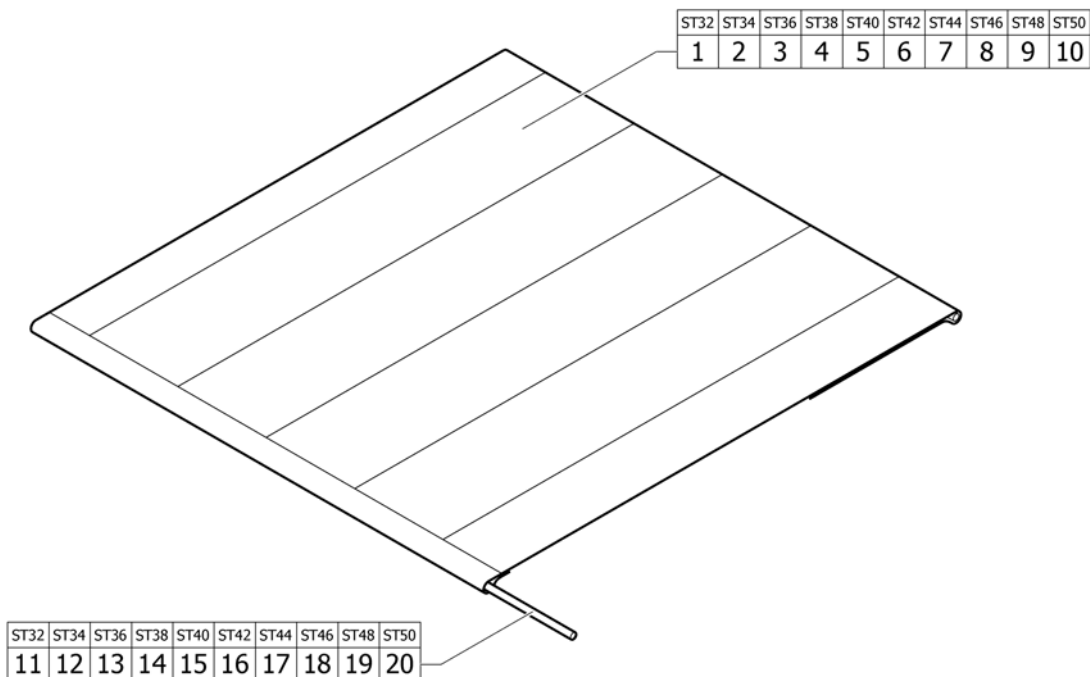

Seat cover standard

Pos.	Part number	Description	Valid from → until	Qty
1	1437946	Seat cover ST32 SB variable 32-50		1
2	1437947	Seat cover ST34 SB variable 32-50		1
3	1437948	Seat cover ST36 SB variable 32-50		1
4	1437949	Seat cover ST38 SB variable 32-50		1
5	1437950	Seat cover ST40 SB variable 32-50		1
6	1437951	Seat cover ST42 SB variable 32-50		1
7	1437952	Seat cover ST44 SB variable 32-50		1
8	1437953	Seat cover ST46 SB variable 32-50		1
9	1437954	Seat cover ST48 SB variable 32-50		1
10	1437955	Seat cover ST50 SB variable 32-50		1
11	1437966	Seat cover bar kit ST32		1
12	1437967	Seat cover bar kit ST34		1
13	1437968	Seat cover bar kit ST36		1
14	1437969	Seat cover bar kit ST38		1
15	1437970	Seat cover bar kit ST40		1
16	1437971	Seat cover bar kit ST42		1
17	1437972	Seat cover bar kit ST44		1
18	1437973	Seat cover bar kit ST46		1
19	1437974	Seat cover bar kit ST48		1
20	1437975	Seat cover bar kit ST50		1