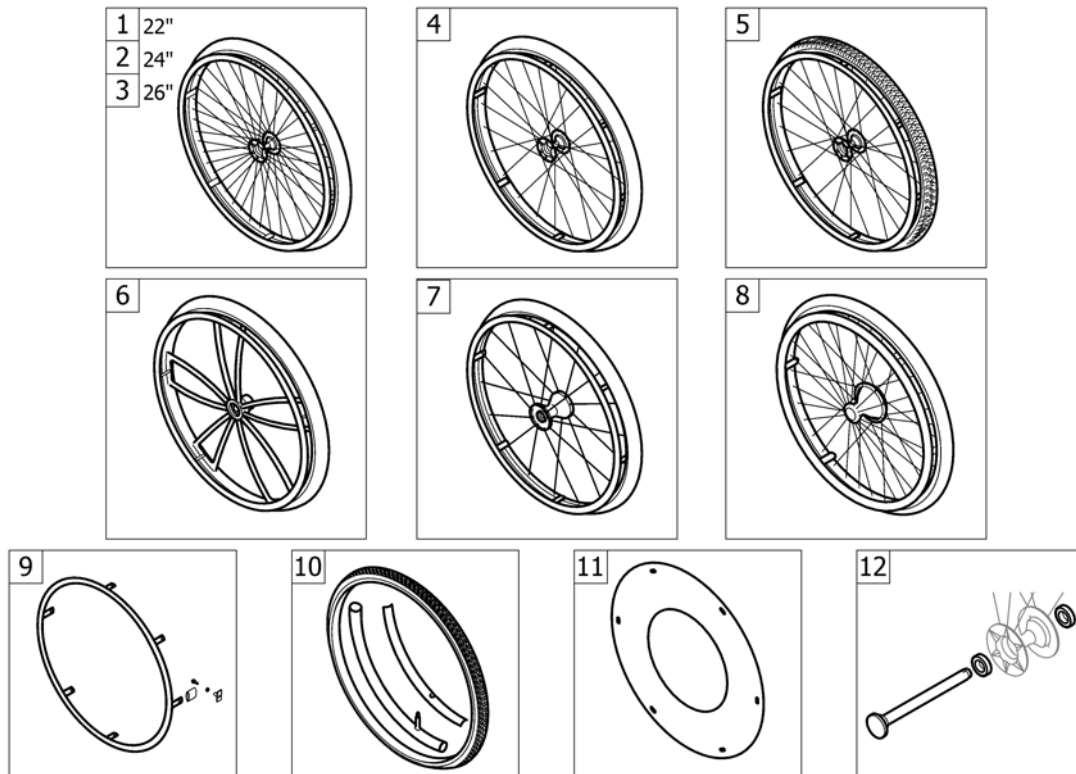

REAR WHEELS

Pos.	Part number	Description	Valid from → until	Qty
1	-	22" Küschall rear wheels complete	2004-01-01 → 2012-12-31	1
2	-	24" Küschall rear wheels complete	2004-01-01 → 2012-12-31	1
3	-	26" Küschall rear wheels complete	2004-01-01 → 2012-12-31	1
4	-	High Performance wheel	2004-01-01 → 2012-12-31	1
5	-	Mountain bike wheel	2004-01-01 → 2012-12-31	1
6	-	Spider wheel	2004-01-01 → 2012-12-31	1
7	-	Spinergy wheel	2004-01-01 → 2012-12-31	1
8	-	Drumbrake wheel	2004-01-01 → 2012-12-31	1
9	-	Handrim	2004-01-01 → 2012-12-31	1
10	-	Tyre	2004-01-01 → 2012-12-31	1
11	-	Spokes guard	2004-01-01 → 2012-12-31	1
12	-	Quick release axle and bearing	2004-01-01 → 2012-12-31	1