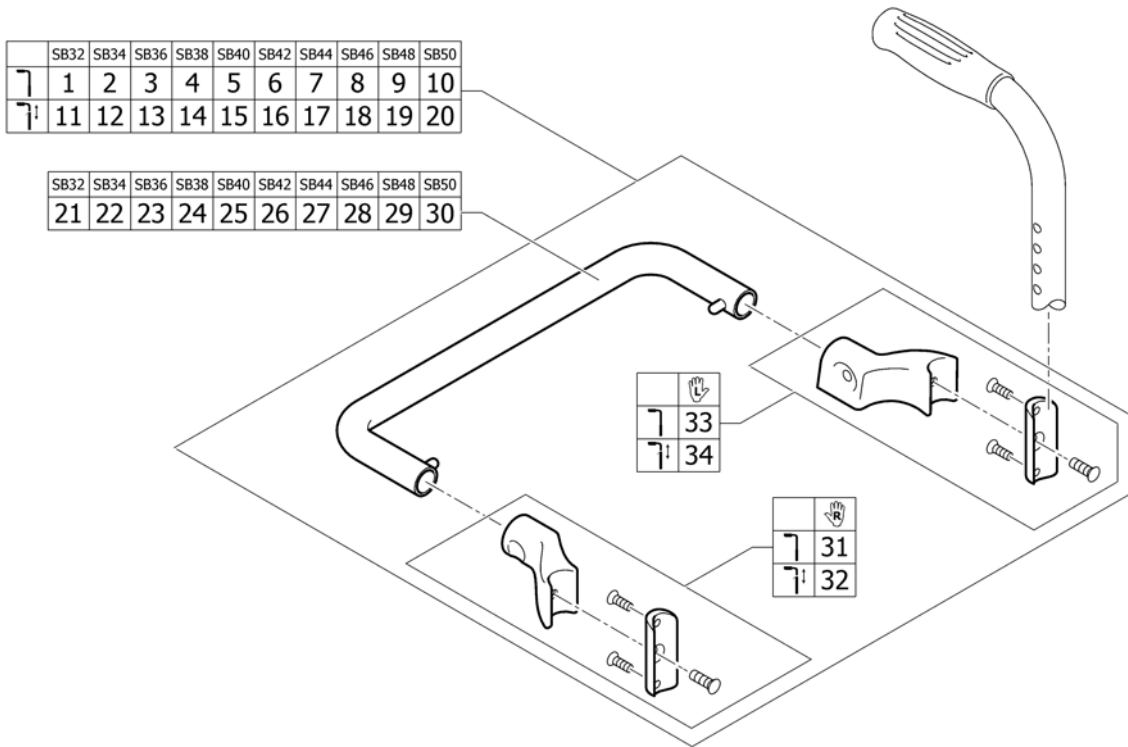

Backrest stabilization bar

Pos.	Part number	Description	Valid from → until	Qty
1	1517978	Stabilizing bar complete SB32 for backrest tubes Ø20		1
2	1517979	Stabilizing bar complete SB34 for backrest tubes Ø20		1
3	1517980	Stabilizing bar complete SB36 for backrest tubes Ø20		1
4	1517981	Stabilizing bar complete SB38 for backrest tubes Ø20		1
5	1517982	Stabilizing bar complete SB40 for backrest tubes Ø20		1
6	1517983	Stabilizing bar complete SB42 for backrest tubes Ø20		1
7	1517984	Stabilizing bar complete SB44 for backrest tubes Ø20		1
8	1517985	Stabilizing bar complete SB46 for backrest tubes Ø20		1
9	1517986	Stabilizing bar complete SB48 for backrest tubes Ø20		1
10	1517987	Stabilizing bar complete SB50 for backrest tubes Ø20		1
11	1517988	Stabilizing bar complete SB32 for backrest tubes Ø25		1
12	1517989	Stabilizing bar complete SB34 for backrest tubes Ø25		1
13	1517990	Stabilizing bar complete SB36 for backrest tubes Ø25		1
14	1517991	Stabilizing bar complete SB38 for backrest tubes Ø25		1
15	1517992	Stabilizing bar complete SB40 for backrest tubes Ø25		1
16	1517993	Stabilizing bar complete SB42 for backrest tubes Ø25		1
17	1517994	Stabilizing bar complete SB44 for backrest tubes Ø25		1
18	1517995	Stabilizing bar complete SB46 for backrest tubes Ø25		1
19	1517996	Stabilizing bar complete SB48 for backrest tubes Ø25		1
20	1517997	Stabilizing bar complete SB50 for backrest tubes Ø25		1
21	1517998	Stabilizing bar SB32		1
22	1517999	Stabilizing bar SB34		1
23	1518000	Stabilizing bar SB36		1
24	1518001	Stabilizing bar SB38		1
25	1518002	Stabilizing bar SB40		1
26	1518003	Stabilizing bar SB42		1
27	1518004	Stabilizing bar SB44		1
28	1518005	Stabilizing bar SB46		1
29	1518006	Stabilizing bar SB48		1
30	1518007	Stabilizing bar SB50		1
31	1518009	Fixation kit to stabilizing bar, right, for backrest tubes Ø20		1