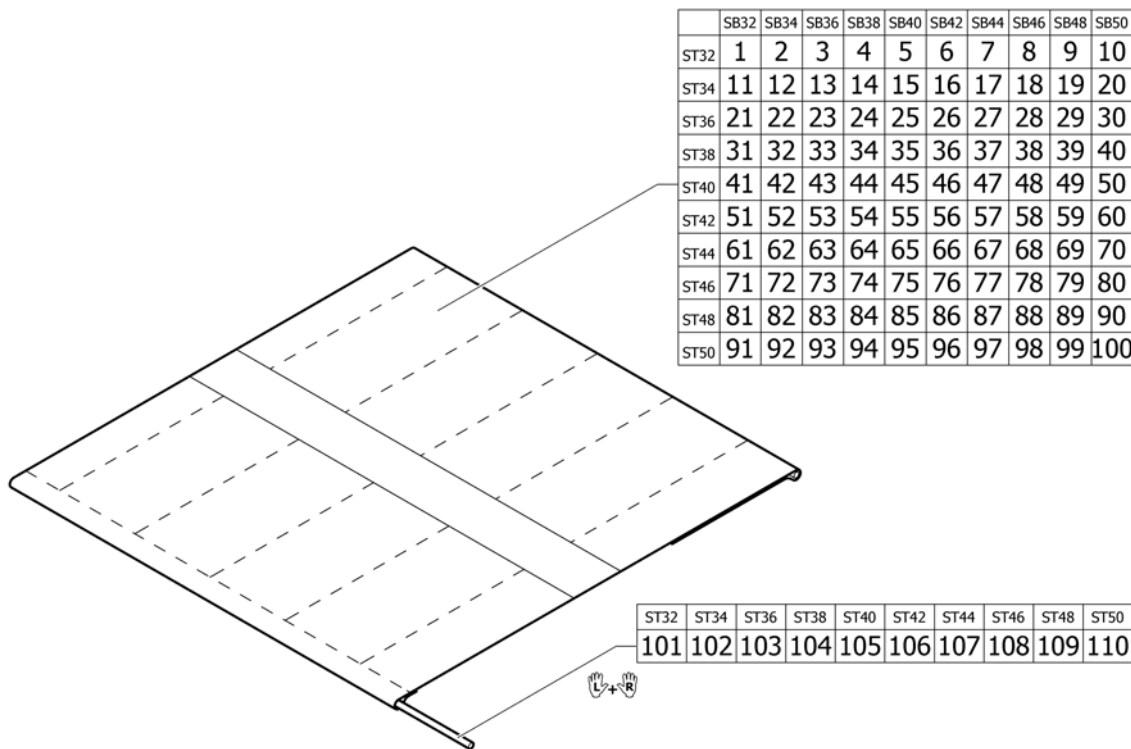

Seat cover with 1 Velcro band (soft band)

Pos.	Part number	Description	Valid from → until	Qty
1	1509138	Seat cover SB32 ST32 with 1 Velcro band (soft band)		1
2	1509139	Seat cover SB34 ST32 with 1 Velcro band (soft band)		1
3	1509140	Seat cover SB36 ST32 with 1 Velcro band (soft band)		1
4	1509141	Seat cover SB38 ST32 with 1 Velcro band (soft band)		1
5	1509142	Seat cover SB40 ST32 with 1 Velcro band (soft band)		1
6	1509143	Seat cover SB42 ST32 with 1 Velcro band (soft band)		1
7	1509144	Seat cover SB44 ST32 with 1 Velcro band (soft band)		1
8	1509145	Seat cover SB46 ST32 with 1 Velcro band (soft band)		1
9	1509146	Seat cover SB48 ST32 with 1 Velcro band (soft band)		1
10	1509147	Seat cover SB50 ST32 with 1 Velcro band (soft band)		1
11	1509148	Seat cover SB32 ST34 with 1 Velcro band (soft band)		1
12	1509149	Seat cover SB34 ST34 with 1 Velcro band (soft band)		1
13	1509150	Seat cover SB36 ST34 with 1 Velcro band (soft band)		1
14	1509152	Seat cover SB38 ST34 with 1 Velcro band (soft band)		1
15	1509153	Seat cover SB40 ST34 with 1 Velcro band (soft band)		1
16	1509154	Seat cover SB42 ST34 with 1 Velcro band (soft band)		1
17	1509155	Seat cover SB44 ST34 with 1 Velcro band (soft band)		1
18	1509156	Seat cover SB46 ST34 with 1 Velcro band (soft band)		1
19	1509157	Seat cover SB48 ST34 with 1 Velcro band (soft band)		1
20	1509158	Seat cover SB50 ST34 with 1 Velcro band (soft band)		1
21	1509160	Seat cover SB32 ST36 with 1 Velcro band (soft band)		1
22	1509161	Seat cover SB34 ST36 with 1 Velcro band (soft band)		1
23	1509162	Seat cover SB36 ST36 with 1 Velcro band (soft band)		1
24	1509163	Seat cover SB38 ST36 with 1 Velcro band (soft band)		1
25	1509164	Seat cover SB40 ST36 with 1 Velcro band (soft band)		1
26	1509165	Seat cover SB42 ST36 with 1 Velcro band (soft band)		1
27	1509166	Seat cover SB44 ST36 with 1 Velcro band (soft band)		1
28	1509167	Seat cover SB46 ST36 with 1 Velcro band (soft band)		1
29	1509168	Seat cover SB48 ST36 with 1 Velcro band (soft band)		1
30	1509169	Seat cover SB50 ST36 with 1 Velcro band (soft band)		1
31	1509170	Seat cover SB32 ST38 with 1 Velcro band (soft band)		1