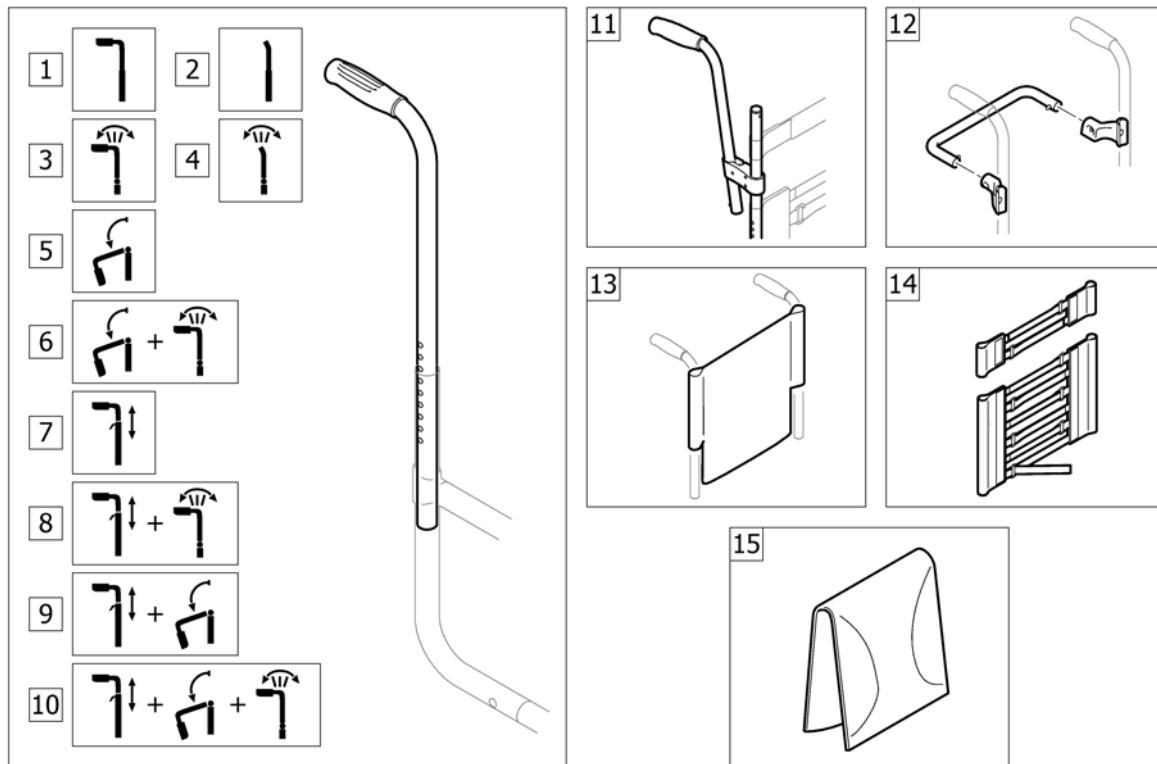

BACKREST

Pos.	Part number	Description	Valid from → until	Qty
1	-	Push handles for backrest standard	2004-01-01 → 2012-12-31	1
2	-	Backrest tubes without push handles for standard backrest	2008-07-01 → 2012-12-31	1
3	-	Push handles for backrest angle adjustable	2004-01-01 → 2012-12-31	1
4	-	Backrest tubes without push handles for angle adjustable backrest	2008-07-01 → 2012-12-31	1
5	-	Push handles for backrest foldable	2004-01-01 → 2012-12-31	1
6	-	Push handles for backrest foldable + angle adjustable	2004-01-01 → 2012-12-31	1
7	-	Push handles height adjustable	2004-01-01 → 2012-12-31	1
8	-	Push handles height adjustable for backrest angle adjustable	2004-01-01 → 2012-12-31	1
9	-	Push handles height adjustable for backrest foldable	2004-01-01 → 2012-12-31	1
10	-	Push handles height adjustable for backrest foldable + angle adjustable	2004-01-01 → 2012-12-31	1
11	-	Push handles, inclined	2004-01-01 → 2012-12-31	1
12	-	Backrest stabilization bar	2008-07-01 → 2012-12-31	1
13	-	Back cover, standard	2004-01-01 → 2012-12-31	1
14	-	Bands to adjustable backrest	2004-01-01 → 2012-12-31	1
15	-	Cover to adjustable backrest	2004-01-01 → 2012-12-31	1