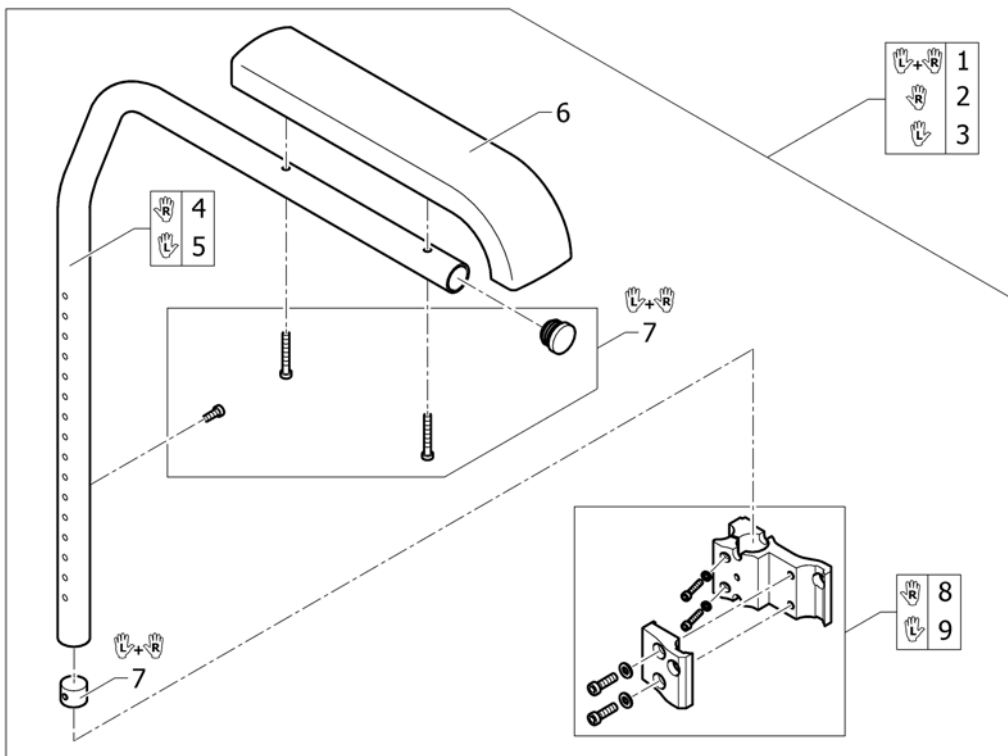

Tubular armrest

Pos.	Part number	Description	Valid from → until	Qty
1	913.1004	Tubular armrest pair, complete, with standard cushion		1
2	913.1157.000	Tubular armrest right, complete, with standard cushion		1
3	913.1158.000	Tubular armrest left, complete, with standard cushion		1
4	SP1606431	Armrest right		1
5	SP1606432	Armrest left		1
6	SP1589276	Standard pad		2
7	SP1607693	Screws kit for tubular armrest, pair		1
8	913.1103	Clamping bracket complete, right		1
9	913.1009	Clamping bracket complete, left		1