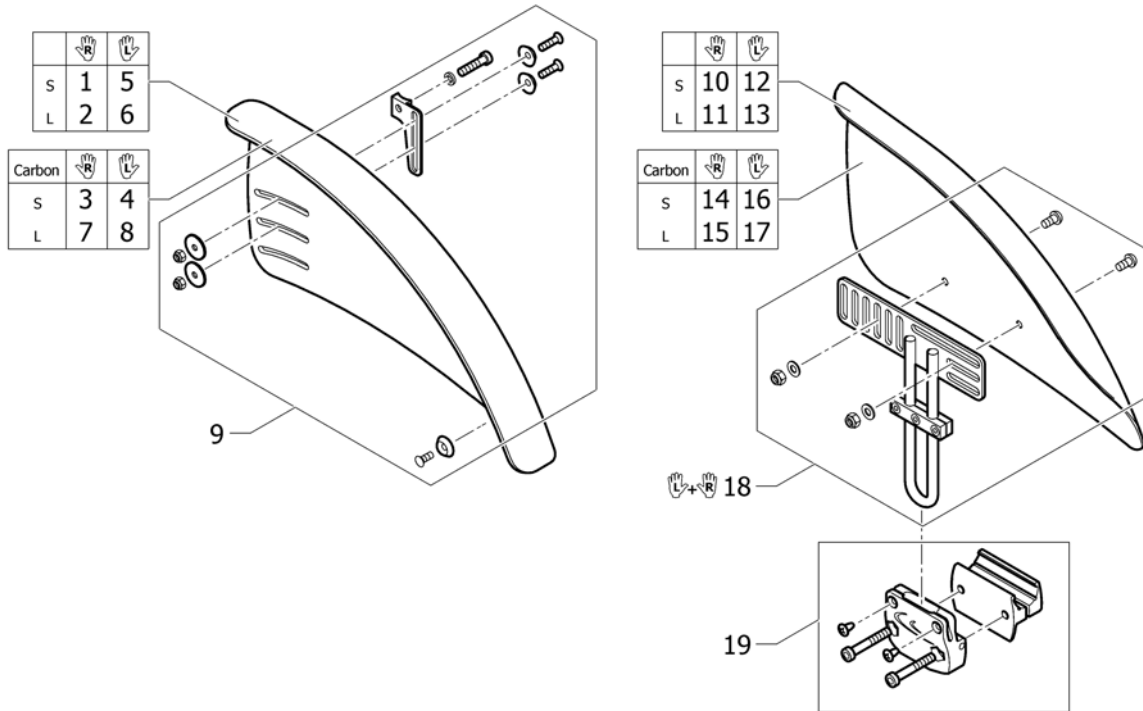

Mudguards 01.11.2008=>

Pos.	Part number	Description	Valid from → until	Qty
1	1432475	Mudguard S right		1
2	1432477	Mudguard L right		1
3	1529782	Mudguard Carbon S short right <i>Replaces 1439160</i>		1
4	1529781	Mudguard Carbon S short left <i>Replaces 1439161</i>		1
5	1432474	Mudguard S left		1
6	1432476	Mudguard L left		1
7	1529784	Mudguard Carbon L long right <i>Replaces 1439162</i>		1
8	1529783	Mudguard Carbon L long left <i>Replaces 1439163</i>		1
9	1438144	Fixation kit for clothes-guard and mudguard		1
10	1438807	Mudguard S right removable		1
11	1438809	Mudguard L right removable		1
12	1438808	Mudguard S left removable		1
13	1438810	Mudguard L left removable		1
14	1510276	Mudguard Carbon right M	2008-11-01 →	1
15	1510278	Mudguard Carbon right L	2008-11-01 →	1
16	1510275	Mudguard Carbon left M	2008-11-01 →	1
17	1510277	Mudguard Carbon left L	2008-11-01 →	1
18	1438149	Fixation kit for mudguard removable		1
19	1439301	Sidepart Adaption complete		2