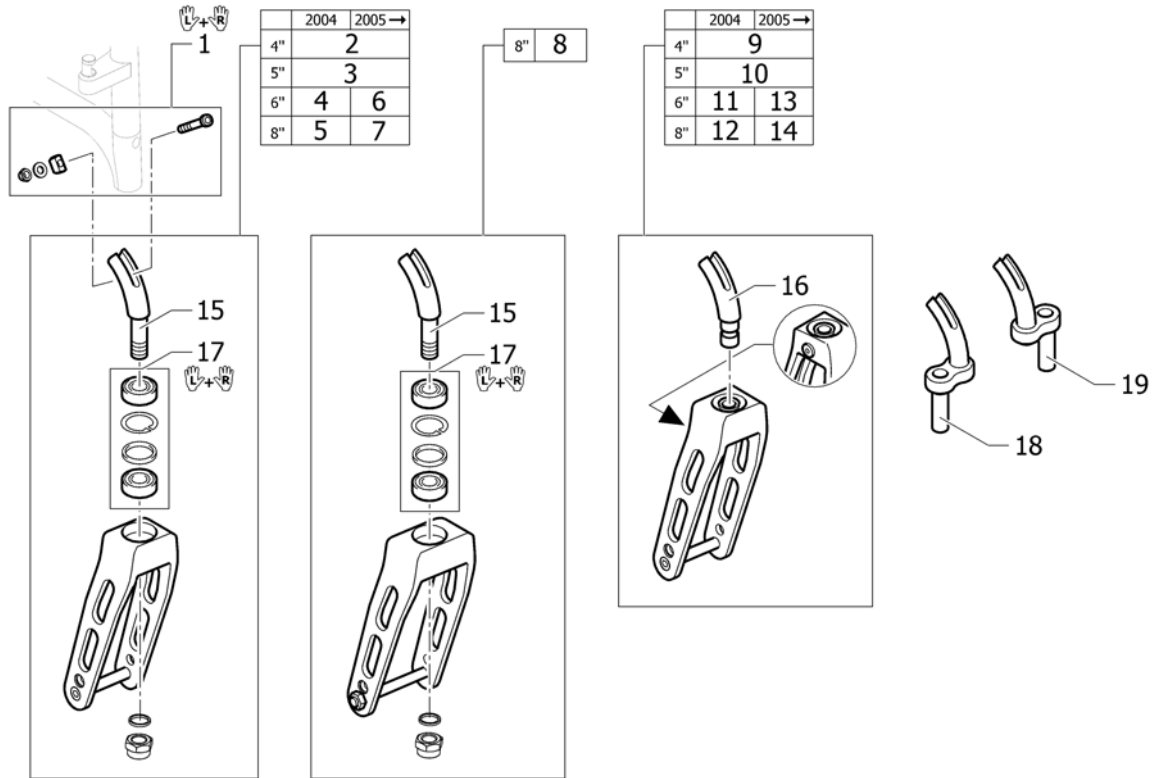

Front forks for flow system

Pos.	Part number	Description	Valid from → until	Qty
1	1438230	fixation kit to front fork Compact		1
2	1437984-0004	Fork 4" Compact/Ultra-Light, black anodized		2
2	1437984-0400	Fork 4" Compact/Ultra-Light, techno-anthrazit		2
2	1437984-0401	Fork 4" Compact/Ultra-Light, lemon		2
2	1437984-0402	Fork 4" Compact/Ultra-Light, apricot		2
2	1437984-0404	Fork 4" Compact/Ultra-Light, b-blue		2
2	1437984-0440	Fork 4" Compact/Ultra-Light, comet red	2007-01-01 →	2
3	1437985-0004	Fork 5" Compact/Ultra-Light, black anodized		2
3	1437985-0400	Fork 5" Compact/Ultra-Light, techno-anthrazit		2
3	1437985-0401	Fork 5" Compact/Ultra-Light, lemon		2
3	1437985-0402	Fork 5" Compact/Ultra-Light, apricot		2
3	1437985-0404	Fork 5" Compact/Ultra-Light, b-blue		2
3	1437985-0440	Fork 5" Compact/Ultra-Light, comet red	2007-01-01 →	2
6	1439573-0004	Front fork 6", black anodized	2005-01-01 →	2
6	1439573-0400	Front fork 6", techno-anthrazit	2005-01-01 →	2
6	1439573-0401	Front fork 6", lemon	2005-01-01 →	2
6	1439573-0402	Front fork 6", apricot	2005-01-01 →	2
6	1439573-0404	Front fork 6", b-blue	2005-01-01 →	2
6	1439573-0440	Front fork 6", comet red	2007-01-01 →	2
7	1439574-0004	Front fork 8", black anodized	2005-01-01 →	2
7	1439574-0400	Front fork 8", techno-anthrazit	2005-01-01 →	2
7	1439574-0401	Front fork 8", lemon	2005-01-01 →	2
7	1439574-0402	Front fork 8", apricot	2005-01-01 →	2
7	1439574-0404	Front fork 8", b-blue	2005-01-01 →	2
7	1439574-0440	Front fork 8", comet red	2007-01-01 →	2
8	1439529-0004	Fork 8" wide Compact/Ultra-Light		2
9	1439482-0004	Fork 4" Compact/Ultra-Light quick release, black anodized		2
9	1439482-0400	Fork 4" Compact/Ultra-Light quick release, techno-anthrazit		2
9	1439482-0401	Fork 4" Compact/Ultra-Light quick release, lemon		2
9	1439482-0402	Fork 4" Compact/Ultra-Light quick release, apricot		2
9	1439482-0404	Fork 4" Compact/Ultra-Light quick release, b-blue		2