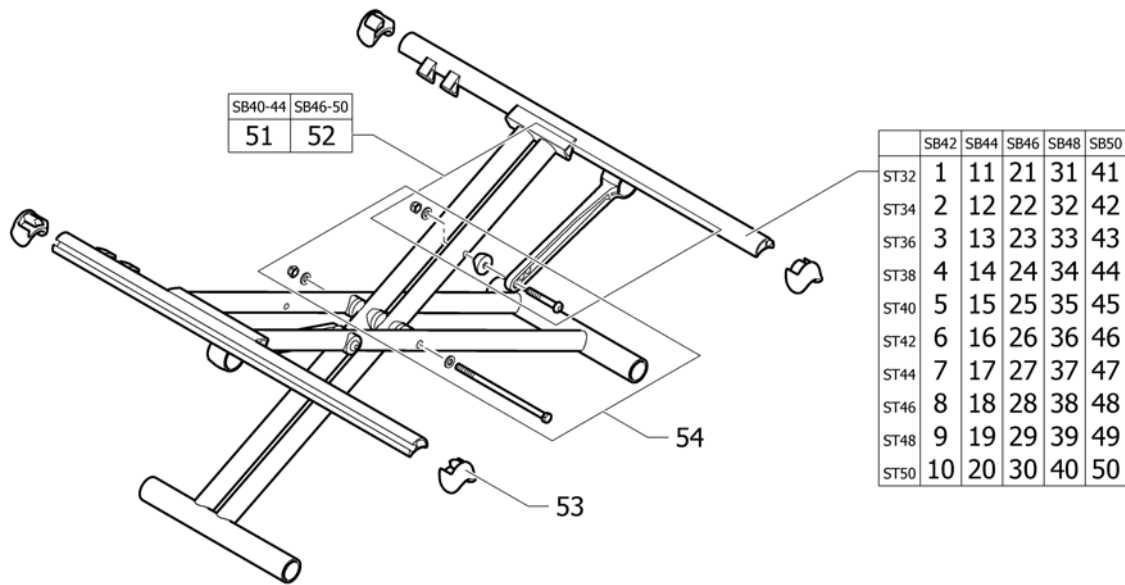

Cross brace to frame Hemi abduction, SB42-50

Pos.	Part number	Description	Valid from → until	Qty
1	1506732-0419	Cross-brace double Hemi abduct., UltraLight 80° SB42 ST32, silver grey		1
1	1506732-0442	Cross-brace double Hemi abduct., UltraLight 80° SB42 ST32, night shimmer	2009-01-01 →	1
1	1506732-3524	Cross-brace double Hemi abduct., UltraLight 80° SB42 ST32, royal red		1
1	1506732-5969	Cross-brace double Hemi abduct., UltraLight 80° SB42 ST32, royal blue		1
1	1506732-9005	Cross-brace double Hemi abduct., UltraLight 80° SB42 ST32, black, glossy		1
1	1506732-9119	Cross-brace double Hemi abduct., UltraLight 80° SB42 ST32, black, bronze		1
2	1506733-0419	Cross-brace double Hemi abduct., UltraLight 80° SB42 ST34, silver grey		1
2	1506733-0442	Cross-brace double Hemi abduct., UltraLight 80° SB42 ST34, night shimmer	2009-01-01 →	1
2	1506733-3524	Cross-brace double Hemi abduct., UltraLight 80° SB42 ST34, royal red		1
2	1506733-5969	Cross-brace double Hemi abduct., UltraLight 80° SB42 ST34, royal blue		1
2	1506733-9005	Cross-brace double Hemi abduct., UltraLight 80° SB42 ST34, black, glossy		1
2	1506733-9119	Cross-brace double Hemi abduct., UltraLight 80° SB42 ST34, black, bronze		1
3	1506734-0419	Cross-brace double Hemi abduct., UltraLight 80° SB42 ST36, silver grey		1
3	1506734-0442	Cross-brace double Hemi abduct., UltraLight 80° SB42 ST36, night shimmer	2009-01-01 →	1
3	1506734-3524	Cross-brace double Hemi abduct., UltraLight 80° SB42 ST36, royal red		1
3	1506734-5969	Cross-brace double Hemi abduct., UltraLight 80° SB42 ST36, royal blue		1
3	1506734-9005	Cross-brace double Hemi abduct., UltraLight 80° SB42 ST36, black, glossy		1
3	1506734-9119	Cross-brace double Hemi abduct., UltraLight 80° SB42 ST36, black, bronze		1
4	1506735-0419	Cross-brace double Hemi abduct., UltraLight 80° SB42 ST38, silver grey		1
4	1506735-0442	Cross-brace double Hemi abduct., UltraLight 80° SB42 ST38, night shimmer	2009-01-01 →	1
4	1506735-3524	Cross-brace double Hemi abduct., UltraLight 80° SB42 ST38, royal red		1
4	1506735-5969	Cross-brace double Hemi abduct., UltraLight 80° SB42 ST38, royal blue		1
4	1506735-9005	Cross-brace double Hemi abduct., UltraLight 80° SB42 ST38, black, glossy		1