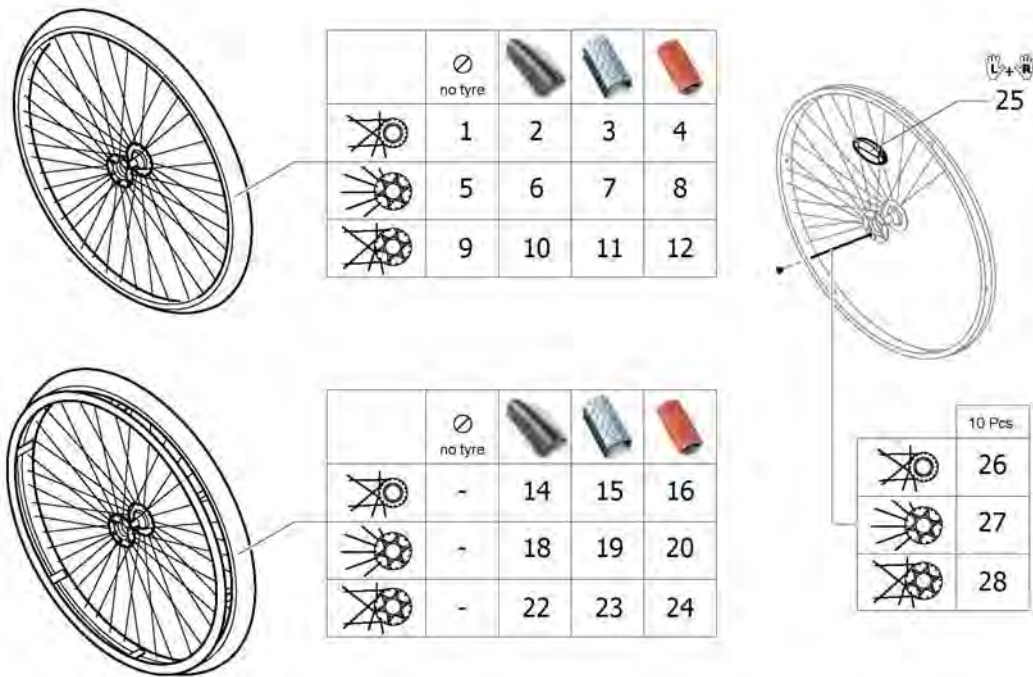

22" Küschall rear wheels complete

Pos.	Part number	Description	Valid from → until	Qty
5	1559082-0407	Rear wheel 22" Starec R, colourless, without handrim, without tyre <i>Replaces 904.1081</i>		2
5	1559082-0400	Rear wheel 22" Starec R, tecno, without handrim, without tyre <i>Replaces 904.1081.950</i>		2
5	1559082-0401	Rear wheel 22" Starec R, lemon, without handrim, without tyre <i>Replaces 904.1081.951</i>		2
5	1559082-0402	Rear wheel 22" Starec R, apricot, without handrim, without tyre <i>Replaces 904.1081.954</i>		2
5	1559082-0404	Rear wheel 22" Starec R, b-blue, without handrim, without tyre <i>Replaces 904.1081.957</i>		2
5	1559082-0440	Rear wheel 22" Starec R, comet red, without handrim, without tyre <i>Replaces 904.1081-0440</i>	2007-01-01 →	2
6	SP1601740	Rear wheel 22", Starec hub R, without handrim, Rightrun black/grey <i>Replaces 904.1195</i>		2
7	904.1158	Rear wheel 22", Starec hub R, without handrim, Tread		2
9	1559083-0407	Rear wheel 22", Starec X, colourless, without handrim, without tyre <i>Replaces 904.1131</i>		2
9	1559083-0400	Rear wheel 22" Starec X, Tecno, without handrim, without tyre <i>Replaces 904.1131.950</i>		2
9	1559083-0401	Rear wheel 22" Starec X, Lemon, without handrim, without tyre <i>Replaces 904.1131.951</i>		2
9	1559083-0402	Rear wheel 22" Starec X, Apricot, without handrim, without tyre <i>Replaces 904.1131.954</i>		2
9	1559083-0404	Rear wheel 22" Starec X, B-blue, without handrim, without tyre <i>Replaces 904.1131.957</i>		2
9	1559083-0440	Rear wheel 22" Starec X, Comet red, without handrim, without tyre <i>Replaces 904.1131-0440</i>	2007-01-01 →	2
10	SP1601741	Rear wheel 22", Starec hub X, without handrim, Rightrun black/grey <i>Replaces 904.1189</i>		2
11	904.1139	Rear wheel 22", Starec hub X, without handrim, Tread		2
18	SP1601742	Rear wheel 22", Starec hub R, handrim, Rightrun black/grey <i>Replaces 904.1192</i>		2
19	904.1149	Rear wheel 22", Starec hub R, handrim, Tread		2
22	SP1601743	Rear wheel 22", Starec hub X, handrim, Rightrun black/grey <i>Replaces 904.1186</i>		2
23	904.1123	Rear wheel 22", Starec hub X, handrim, Tread		2