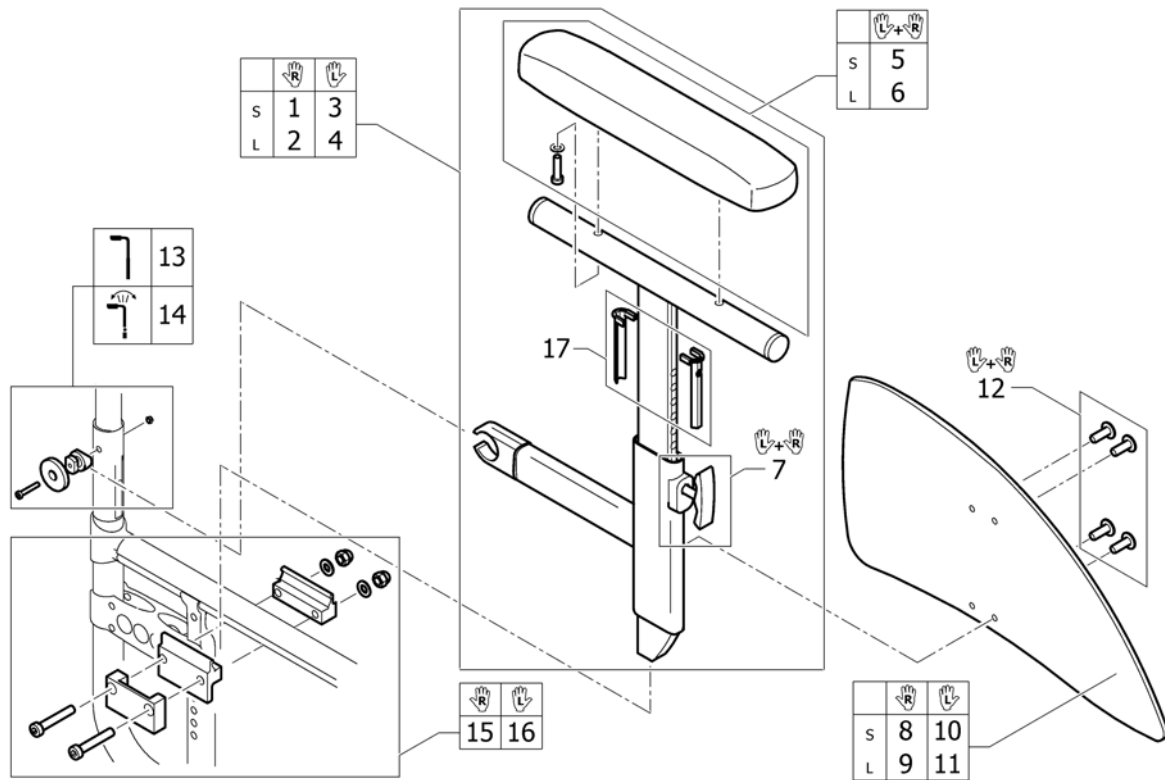

Siderest fold back, height adjustable

Pos.	Part number	Description	Valid from → until	Qty
1	1439577	Side rest height adjustable, flip back right short complete		1
2	1439579	Side rest height adjustable, flip back right long complete		1
3	1439578	Side rest height adjustable, flip back left short complete		1
4	1439580	Side rest height adjustable, flip back left long complete		1
5	1439497	Armpad S (270mm) incl. screws, pair		1
6	1439498	Armpad L (370mm) incl. screws, pair		1
7	1439581	Closing mechanism for Siderest height adj. Flip back		1
8	1517690	Clothes-guard small right to siderest <i>Replaces 1438732</i>		1
9	1517692	Clothes-guard large right to siderest <i>Replaces 1438734</i>		1
10	1517689	Clothes-guard small left to siderest <i>Replaces 1438731</i>		1
11	1517691	Clothes-guard large left to siderest <i>Replaces 1438733</i>		1
12	1445274	Fixation kit clothes-guard to armrest		1
13	1438159	Side rest flip-back fixation kit UL/C04		1
14	1439490	Fixation-Set for Siderest with angle adj. back		1
15	1439488	Click-In Adapterset RH to Siderest flip back		1
16	1439489	Click-In Adapterset LH to Siderest flip back		1
17	1579327	Guide part for side rest height adjustable, kit 20 Pcs. <i>Replaces 400.1084 (20x)</i>		1