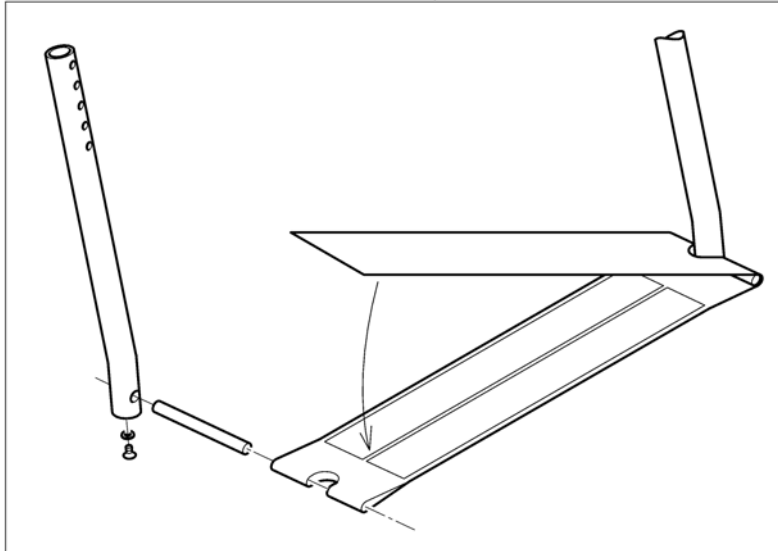

Footband

	SB32-34	SB36-38	SB40-42	SB44-46	SB48-50
UL32-40	1	2	3	4	5
UL38-46	6	7	8	9	10
UL44-52	11	12	13	14	15

Pos.	Part number	Description	Valid from → until	Qty
1	1438127	Footstrap complete SB32-34 short		1
2	1438128	Footstrap complete SB36-38 short		1
3	1438129	Footstrap complete SB40-42 short		1
4	1438130	Footstrap complete SB44-46 short		1
5	1438131	Footstrap complete SB48-50 short		1
6	1439461	foot strap complete seat width 32-34 medium		1
7	1439462	foot strap complete seat width 36-38 medium		1
8	1439463	foot strap complete seat width 40-42 medium		1
9	1439464	foot strap complete seat width 44-46 medium		1
10	1439465	foot strap complete seat width 48-50 medium		1
11	1438122	Footstrap complete SB32-34 long		1
12	1438123	Footstrap complete SB36-38 long		1
13	1438124	Footstrap complete SB40-42 long		1
14	1438125	Footstrap complete SB44-46 long		1
15	1438126	Footstrap complete SB48-50 long		1