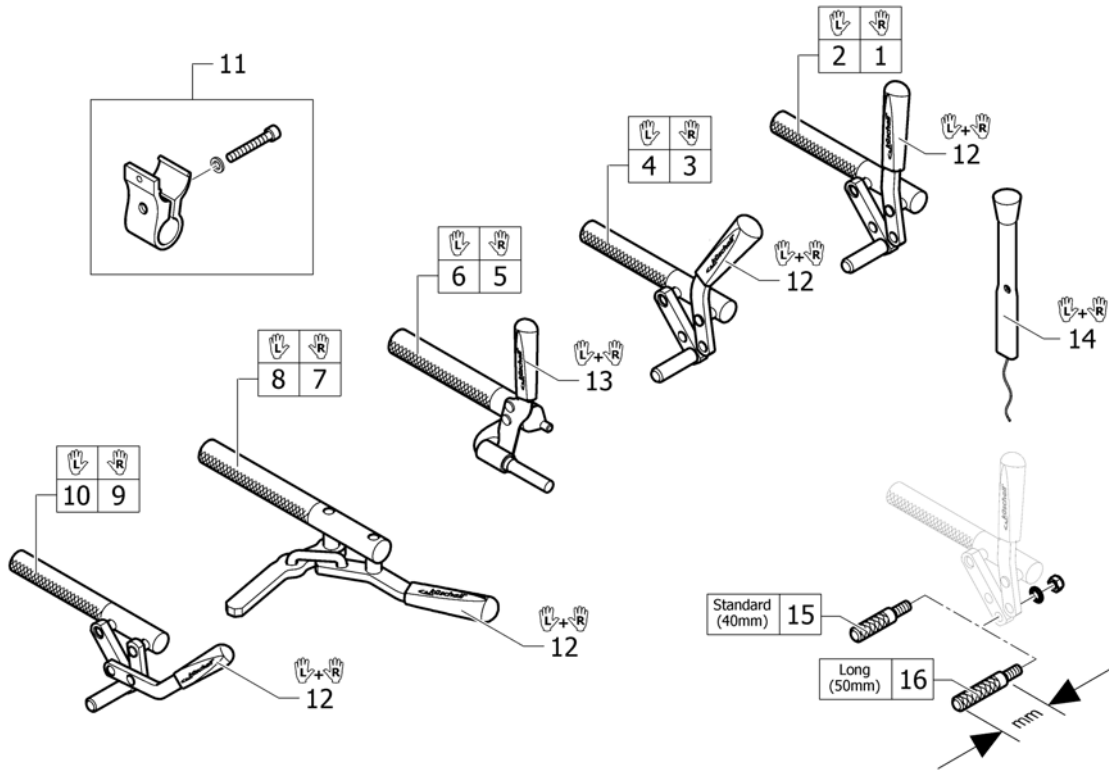

Brakes 15.02.2008=>

Pos.	Part number	Description	Valid from → until	Qty
1	1512128	Brake, straight lever, right		1
2	1512127	Brake, straight lever, left		1
3	1512126	Brake, bent lever, right		1
4	1512125	Brake, bent lever, left		1
5	SP1512132	Performance brake right		1
6	SP1512131	Performance brake left		1
7	SP1512134	Active brake right		1
8	SP1512133	Active brake left		1
9	1512130	Pull brake right		1
10	1512129	Pull brake left		1
11	1513363	brake clamping piece complete UL/C07		2
12	1513177	Brake handle standard, pair <i>Replaces 1432056</i>		1
13	1513178	Brake handle for performance brake, pair <i>Replaces 1432055</i>		1
14	1513179	Brake lever extension, pair <i>Replaces 901.1095</i>		1
15	1579328	Brake shoe standard (40mm), kit 4 Pcs. <i>Replaces 500.1045 (4x)</i>		1
16	1579329	Brake shoe long (50mm), kit 4 Pcs. <i>Replaces 500.1013 (4x)</i>		1