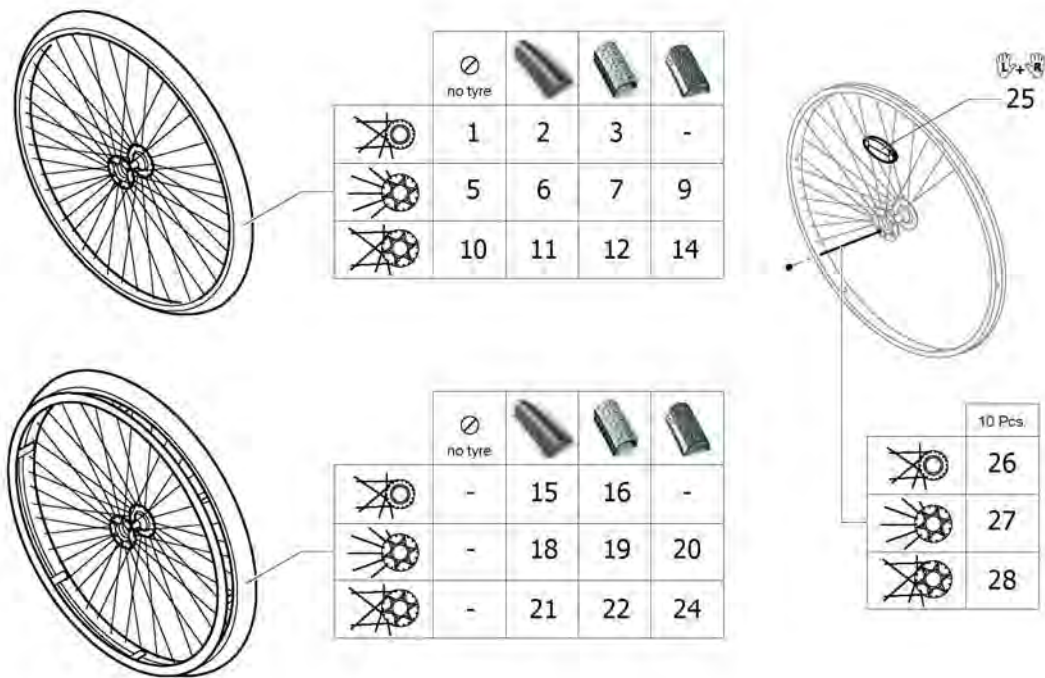

24" Küschall rear wheels complete

Pos.	Part number	Description	Valid from → until	Qty
5	1567103-0407	Rear wheel 24" Starec R, colourless, without handrim, without tyre <i>Replaces 904.1082</i>		2
5	1567103-0400	Rear wheel 24" Starec R, tecno, without handrim, without tyre <i>Replaces 904.1082.950</i>		2
5	1567103-0401	Rear wheel 24" Starec R, lemon, without handrim, without tyre <i>Replaces 904.1082.951</i>		2
5	1567103-0402	Rear wheel 24" Starec R, apricot, without handrim, without tyre <i>Replaces 904.1082.954</i>		2
5	1567103-0404	Rear wheel 24" Starec R, b-blue, without handrim, without tyre <i>Replaces 904.1082.957</i>		2
5	1567103-0440	Rear wheel 24" Starec R, comet red, without handrim, without tyre <i>Replaces 904.1082-0440</i>	2007-01-01 →	2
6	SP1601744	Rear wheel 24", Starec hub R, without handrim, Rightrun black/grey <i>Replaces 904.1161</i>		2
7	904.1160	Rear wheel 24", Starec hub R, without handrim, Tread		2
9	1554397-0007	Rear wheel 24", Starec R, colourless, without handrim, marathon evolution		2
9	1554397-0400	Rear wheel 24" Starec R, tecno, without handrim, marathon evolution		2
9	1554397-0401	Rear wheel 24" Starec R, lemon, without handrim, marathon evolution		2
9	1554397-0402	Rear wheel 24" Starec R, apricot, without handrim, marathon evolution		2
9	1554397-0404	Rear wheel 24" Starec R, b-blue, without handrim, marathon evolution		2
9	1554397-0440	Rear wheel 24" Starec R, comet red, without handrim, marathon evolution	2007-01-01 →	2
10	1567104-0407	Rear wheel 24", Starec X, colourless, without handrim, without tyre <i>Replaces 1416885</i>		2
10	1567104-0400	Rear wheel 24" Starec X, Tecno, without handrim, without tyre <i>Replaces 904.1132.950</i>		2
10	1567104-0401	Rear wheel 24" Starec X, Lemon, without handrim, without tyre <i>Replaces 904.1132.951</i>		2
10	1567104-0402	Rear wheel 24" Starec X, Apricot, without handrim, without tyre <i>Replaces 904.1132.954</i>		2
10	1567104-0404	Rear wheel 24" Starec X, B-blue, without handrim, without tyre <i>Replaces 904.1132.957</i>		2
10	1567104-0440	Rear wheel 24" Starec X, Comet red, without handrim, without tyre <i>Replaces 904.1132-0440</i>	2007-01-01 →	2
11	SP1601745	Rear wheel 24", Starec hub X, without handrim, Rightrun black/grey tyre <i>Replaces 1570471</i>		2