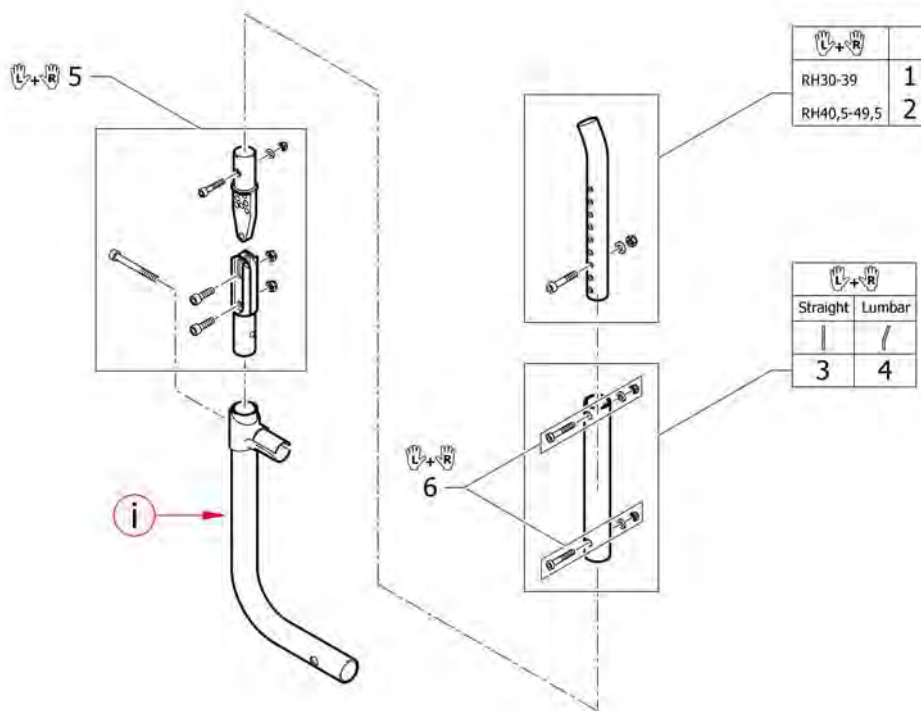

Backrest tubes without push handles for angle adjustable backrest

Pos.	Part number	Description	Valid from → until	Qty
i	-	A special rear frame is necessary. Please see chapter CHASSIS.		0
1	1518290	Backrest tubes S without push handles, pair		1
2	1518291	Backrest tubes M without push handles, pair		1
3	1438209	Tube kit medium to angle adjustable back		1
4	1518296	Tube kit lumbar to angle adjustable back		1
5	1438208	Backrest angle kit		1
6	1509134	Screw kit for telescopic tube		1