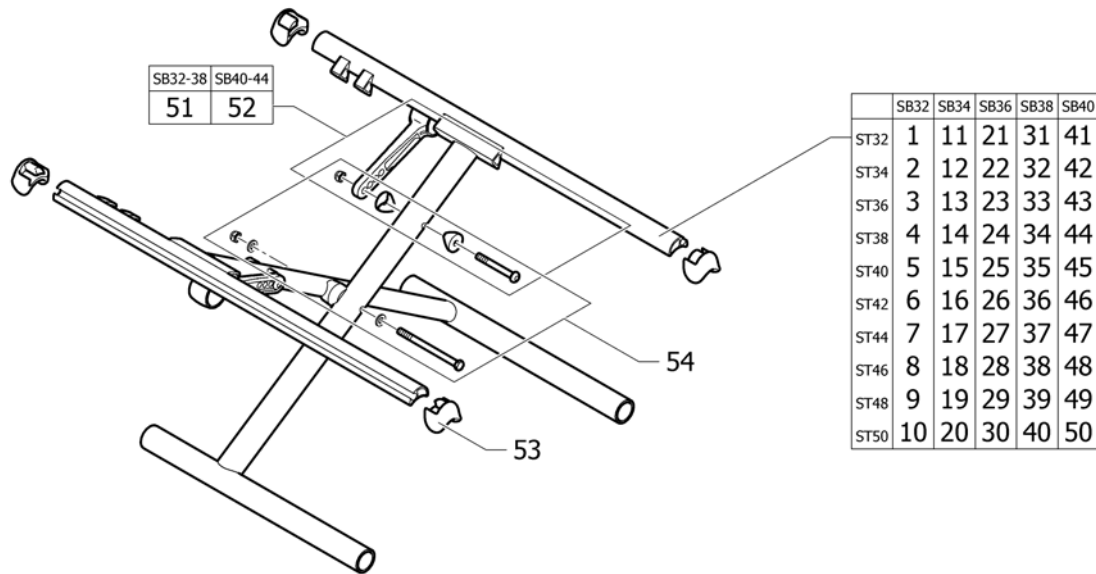

Cross brace to frame Hemi abduction, SB32-40

Pos.	Part number	Description	Valid from → until	Qty
1	1506667-0419	Cross-brace single Hemi abduct., UltraLight 80° SB32 ST32, silver grey		1
1	1506667-0442	Cross-brace single Hemi abduct., UltraLight 80° SB32 ST32, night shimmer	2009-01-01 →	1
1	1506667-3524	Cross-brace single Hemi abduct., UltraLight 80° SB32 ST32, royal red		1
1	1506667-5969	Cross-brace single Hemi abduct., UltraLight 80° SB32 ST32, royal blue		1
1	1506667-9005	Cross-brace single Hemi abduct., UltraLight 80° SB32 ST32, black, glossy		1
1	1506667-9119	Cross-brace single Hemi abduct., UltraLight 80° SB32 ST32, black, bronze		1
2	1506668-0419	Cross-brace single Hemi abduct., UltraLight 80° SB32 ST34, silver grey		1
2	1506668-0442	Cross-brace single Hemi abduct., UltraLight 80° SB32 ST34, night shimmer	2009-01-01 →	1
2	1506668-3524	Cross-brace single Hemi abduct., UltraLight 80° SB32 ST34, royal red		1
2	1506668-5969	Cross-brace single Hemi abduct., UltraLight 80° SB32 ST34, royal blue		1
2	1506668-9005	Cross-brace single Hemi abduct., UltraLight 80° SB32 ST34, black, glossy		1
2	1506668-9119	Cross-brace single Hemi abduct., UltraLight 80° SB32 ST34, black, bronze		1
3	1506669-0419	Cross-brace single Hemi abduct., UltraLight 80° SB32 ST36, silver grey		1
3	1506669-0442	Cross-brace single Hemi abduct., UltraLight 80° SB32 ST36, night shimmer	2009-01-01 →	1
3	1506669-3524	Cross-brace single Hemi abduct., UltraLight 80° SB32 ST36, royal red		1
3	1506669-5969	Cross-brace single Hemi abduct., UltraLight 80° SB32 ST36, royal blue		1
3	1506669-9005	Cross-brace single Hemi abduct., UltraLight 80° SB32 ST36, black, glossy		1
3	1506669-9119	Cross-brace single Hemi abduct., UltraLight 80° SB32 ST36, black, bronze		1
4	1506670-0419	Cross-brace single Hemi abduct., UltraLight 80° SB32 ST38, silver grey		1
4	1506670-0442	Cross-brace single Hemi abduct., UltraLight 80° SB32 ST38, night shimmer	2009-01-01 →	1
4	1506670-3524	Cross-brace single Hemi abduct., UltraLight 80° SB32 ST38, royal red		1
4	1506670-5969	Cross-brace single Hemi abduct., UltraLight 80° SB32 ST38, royal blue		1
4	1506670-9005	Cross-brace single Hemi abduct., UltraLight 80° SB32 ST38, black, glossy		1
4	1506670-9119	Cross-brace single Hemi abduct., UltraLight 80° SB32 ST38, black, bronze		1
5	1506671-0419	Cross-brace single Hemi abduct., UltraLight 80° SB32 ST40, silver grey		1