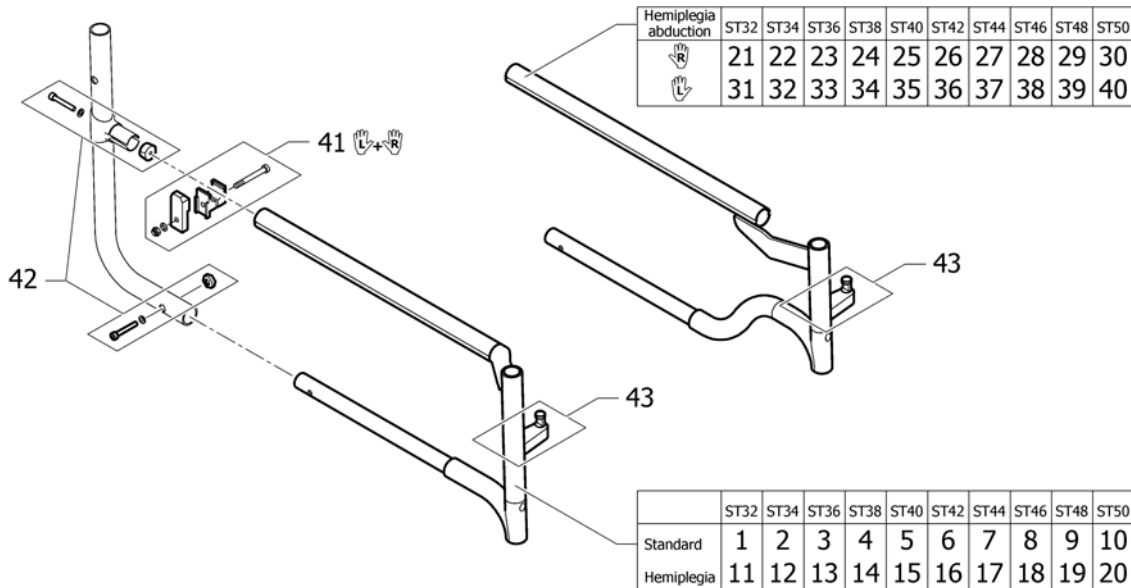

Front frames for flow system

Pos.	Part number	Description	Valid from → until	Qty
1	1445134-0419	Front frame Compact ST32, silver grey		2
1	1445134-0442	Front frame Compact ST32, night shimmer	2009-01-01 →	2
1	1445134-3524	Front frame Compact ST32, royal red		2
1	1445134-5969	Front frame Compact ST32, royal blue		2
1	1445134-9005	Front frame Compact ST32, black, glossy		2
1	1445134-9119	Front frame Compact ST32, black, bronze		2
2	1445128-0419	Front frame Compact ST34, silver grey		2
2	1445128-0442	Front frame Compact ST34, night shimmer	2009-01-01 →	2
2	1445128-3524	Front frame Compact ST34, royal red		2
2	1445128-5969	Front frame Compact ST34, royal blue		2
2	1445128-9005	Front frame Compact ST34, black, glossy		2
2	1445128-9119	Front frame Compact ST34, black, bronze		2
3	1445122-0419	Front frame Compact ST36, silver grey		2
3	1445122-0442	Front frame Compact ST36, night shimmer	2009-01-01 →	2
3	1445122-3524	Front frame Compact ST36, royal red		2
3	1445122-5969	Front frame Compact ST36, royal blue		2
3	1445122-9005	Front frame Compact ST36, black, glossy		2
3	1445122-9119	Front frame Compact ST36, black, bronze		2
4	1445116-0419	Front frame Compact ST38, silver grey		2
4	1445116-0442	Front frame Compact ST38, night shimmer	2009-01-01 →	2
4	1445116-3524	Front frame Compact ST38, royal red		2
4	1445116-5969	Front frame Compact ST38, royal blue		2
4	1445116-9005	Front frame Compact ST38, black, glossy		2
4	1445116-9119	Front frame Compact ST38, black, bronze		2
5	1445110-0419	Front frame Compact ST40, silver grey		2
5	1445110-0442	Front frame Compact ST40, night shimmer	2009-01-01 →	2
5	1445110-3524	Front frame Compact ST40, royal red		2
5	1445110-5969	Front frame Compact ST40, royal blue		2
5	1445110-9005	Front frame Compact ST40, black, glossy		2
5	1445110-9119	Front frame Compact ST40, black, bronze		2
6	1445168-0419	Front frame Compact ST42, silver grey		2