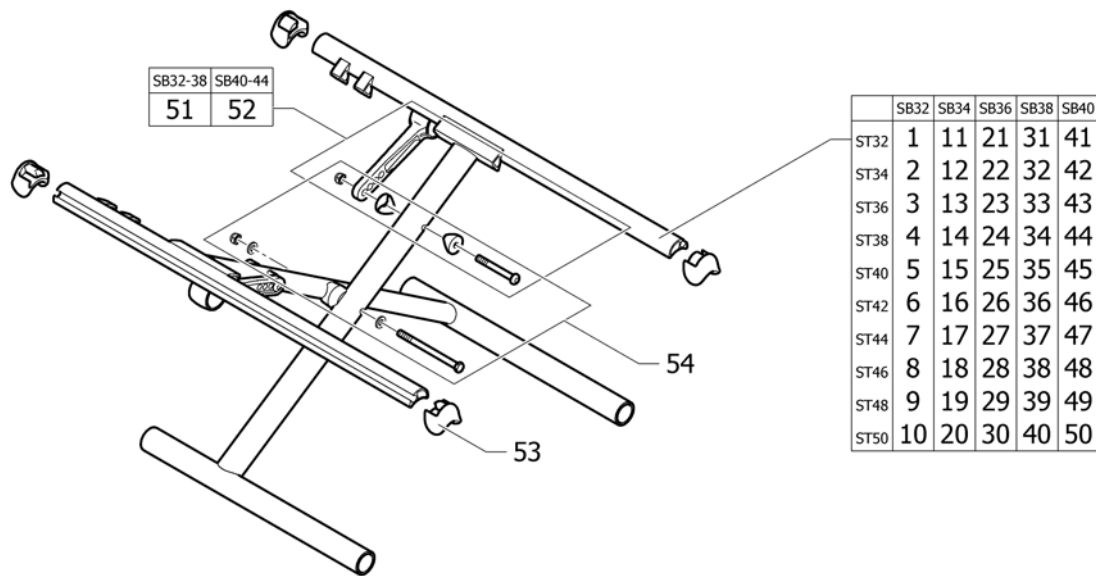

Cross brace to frame Hemi, SB32-40

Pos.	Part number	Description	Valid from → until	Qty
1	1506782-0419	Cross-brace single Compact Hemi SB32 ST32, silver grey		1
1	1506782-0442	Cross-brace single Compact Hemi SB32 ST32, night shimmer	2009-01-01 →	1
1	1506782-3524	Cross-brace single Compact Hemi SB32 ST32, royal red		1
1	1506782-5969	Cross-brace single Compact Hemi SB32 ST32, royal blue		1
1	1506782-9005	Cross-brace single Compact Hemi SB32 ST32, black, glossy		1
1	1506782-9119	Cross-brace single Compact Hemi SB32 ST32, black, bronze		1
2	1506783-0419	Cross-brace single Compact Hemi SB32 ST34, silver grey		1
2	1506783-0442	Cross-brace single Compact Hemi SB32 ST34, night shimmer	2009-01-01 →	1
2	1506783-3524	Cross-brace single Compact Hemi SB32 ST34, royal red		1
2	1506783-5969	Cross-brace single Compact Hemi SB32 ST34, royal blue		1
2	1506783-9005	Cross-brace single Compact Hemi SB32 ST34, black, glossy		1
2	1506783-9119	Cross-brace single Compact Hemi SB32 ST34, black, bronze		1
3	1506784-0419	Cross-brace single Compact Hemi SB32 ST36, silver grey		1
3	1506784-0442	Cross-brace single Compact Hemi SB32 ST36, night shimmer	2009-01-01 →	1
3	1506784-3524	Cross-brace single Compact Hemi SB32 ST36, royal red		1
3	1506784-5969	Cross-brace single Compact Hemi SB32 ST36, royal blue		1
3	1506784-9005	Cross-brace single Compact Hemi SB32 ST36, black, glossy		1
3	1506784-9119	Cross-brace single Compact Hemi SB32 ST36, black, bronze		1
4	1506785-0419	Cross-brace single Compact Hemi SB32 ST38, silver grey		1
4	1506785-0442	Cross-brace single Compact Hemi SB32 ST38, night shimmer	2009-01-01 →	1
4	1506785-3524	Cross-brace single Compact Hemi SB32 ST38, royal red		1
4	1506785-5969	Cross-brace single Compact Hemi SB32 ST38, royal blue		1
4	1506785-9005	Cross-brace single Compact Hemi SB32 ST38, black, glossy		1
4	1506785-9119	Cross-brace single Compact Hemi SB32 ST38, black, bronze		1
5	1506786-0419	Cross-brace single Compact Hemi SB32 ST40, silver grey		1
5	1506786-0442	Cross-brace single Compact Hemi SB32 ST40, night shimmer	2009-01-01 →	1
5	1506786-3524	Cross-brace single Compact Hemi SB32 ST40, royal red		1
5	1506786-5969	Cross-brace single Compact Hemi SB32 ST40, royal blue		1
5	1506786-9005	Cross-brace single Compact Hemi SB32 ST40, black, glossy		1
5	1506786-9119	Cross-brace single Compact Hemi SB32 ST40, black, bronze		1
6	1506787-0419	Cross-brace single Compact Hemi SB32 ST42, silver grey		1