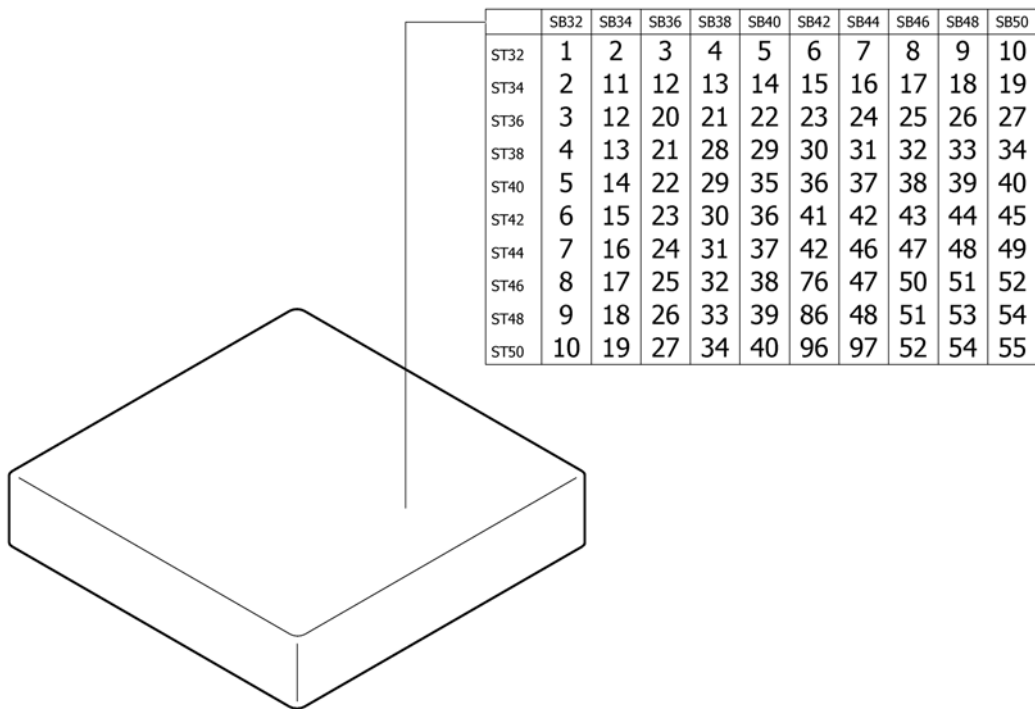

Seat cushion standard

Pos.	Part number	Description	Valid from → until	Qty
1	1556235	Seat cushion 320mm x 320mm		1
2	1556236	Seat cushion 320mm x 340mm		1
3	1556316	Seat cushion 320mm x 360mm		1
4	1556317	Seat cushion 320mm x 380mm		1
5	1556318	Seat cushion 320mm x 400mm		1
6	1556319	Seat cushion 320mm x 420mm		1
7	1556320	Seat cushion 320mm x 440mm		1
8	1556321	Seat cushion 320mm x 460mm		1
9	1556322	Seat cushion 320mm x 480mm		1
10	1556323	Seat cushion 320mm x 500mm		1
11	1556325	Seat cushion 340mm x 340mm		1
12	1556326	Seat cushion 340mm x 360mm		1
13	1556327	Seat cushion 340mm x 380mm		1
14	1556328	Seat cushion 340mm x 400mm		1
15	1556329	Seat cushion 340mm x 420mm		1
16	1556330	Seat cushion 340mm x 440mm		1
17	1556331	Seat cushion 340mm x 460mm		1
18	1556332	Seat cushion 340mm x 480mm		1
19	1556333	Seat cushion 340mm x 500mm		1
20	1556335	Seat cushion 360mm x 360mm		1
21	1556336	Seat cushion 360mm x 380mm		1
22	1556337	Seat cushion 360mm x 400mm		1
23	1556338	Seat cushion 360mm x 420mm		1
24	1556339	Seat cushion 360mm x 440mm		1
25	1556340	Seat cushion 360mm x 460mm		1
26	1556341	Seat cushion 360mm x 480mm		1
27	1556342	Seat cushion 360mm x 500mm		1
28	1556344	Seat cushion 380mm x 380mm		1
29	1556345	Seat cushion 380mm x 400mm		1
30	1556346	Seat cushion 380mm x 420mm		1
31	1556347	Seat cushion 380mm x 440mm		1