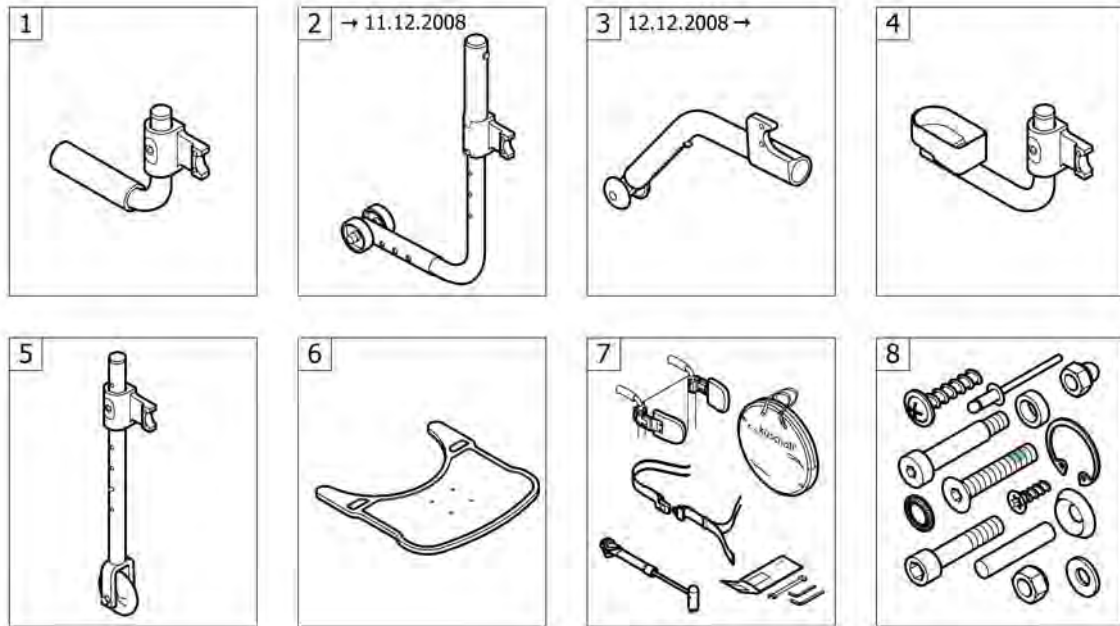

OPTIONS & ACCESSORIES

Pos.	Part number	Description	Valid from → until	Qty
1	-	Tipper aid	2004-01-01 → 2012-12-31	1
3	-	Antitipper 12.12.2008=>	2008-12-12 → 2012-12-31	1
4	-	Cane holder	2004-01-01 → 2012-12-31	1
5	-	Transit wheels	2004-01-01 → 2012-12-31	1
6	-	Therapy table	2004-01-01 → 2012-12-31	1
7	-	Chair accessories	2004-01-01 → 2012-12-31	1
8	-	Fixation: screws, ...	2004-01-01 → 2012-12-31	1