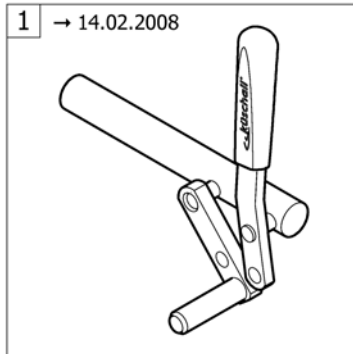

BRAKES

Pos.	Part number	Description	Valid from → until	Qty
2	-	Brakes 15.02.2008=>	2008-02-15 → 2012-12-31	1
3	-	Drum brake	2004-01-01 → 2012-12-31	1