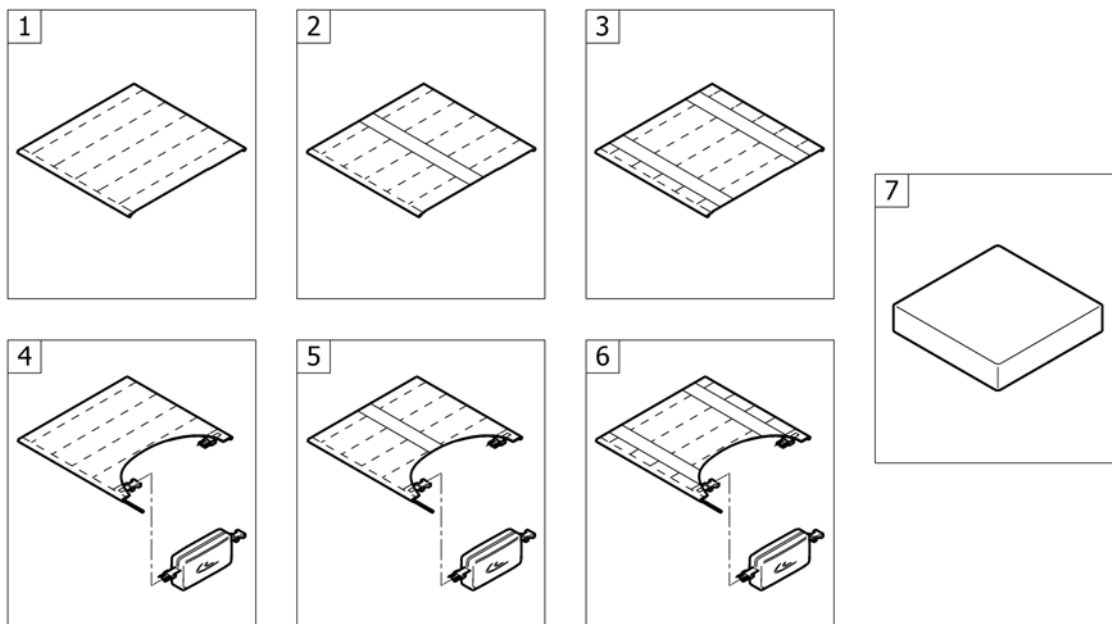

Pos.	Part number	Description	Valid from → until	Qty
1	-	Seat cover standard	2004-01-01 → 2012-12-31	1
2	-	Seat cover with 1 Velcro band (soft band)	2004-01-01 → 2012-12-31	1
3	-	Seat cover with 2 Velcro bands (rough band)	2004-01-01 → 2012-12-31	1
4	-	Seat cover standard for seat bag	2008-07-01 → 2012-12-31	1
5	-	Seat cover with 1 Velcro band (soft band) for seat bag	2008-07-01 → 2012-12-31	1
6	-	Seat cover with 2 Velcro bands (rough band) for seat bag	2008-07-01 → 2012-12-31	1
7	-	Seat cushion standard	2012-07-01 → 2012-12-31	1