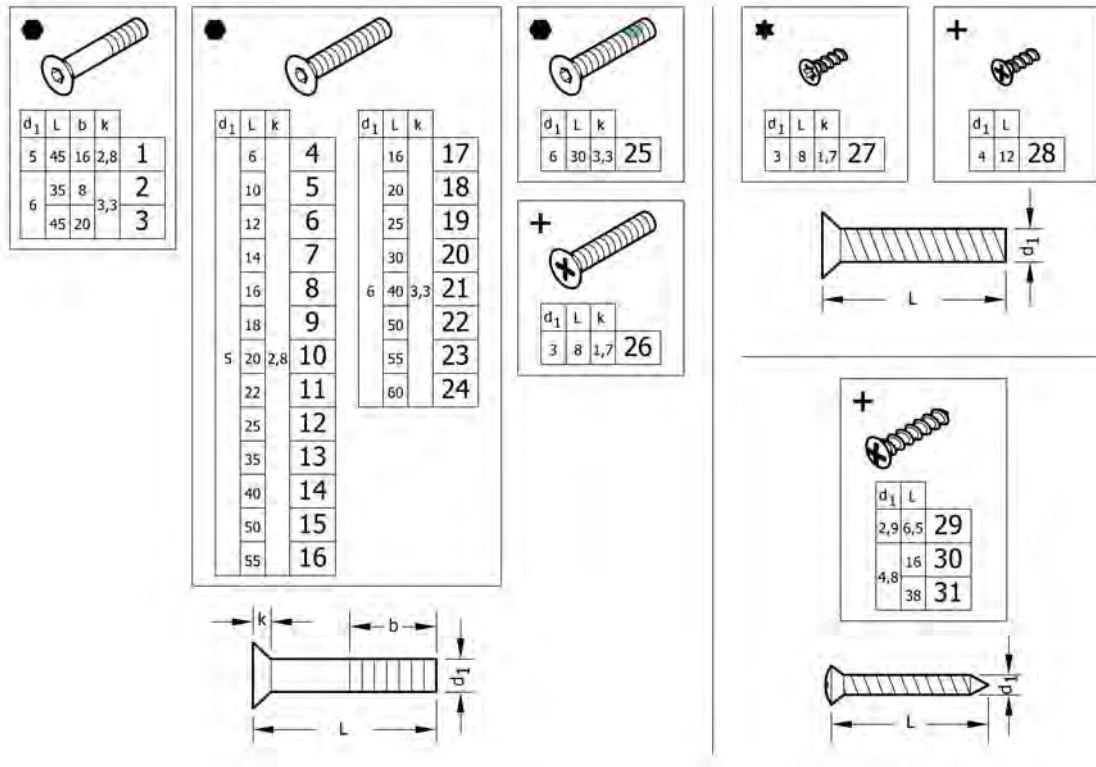

Countersunk screws

Pos.	Part number	Description	Valid from → until	Qty
1	1579175	Countersunk head screws partially threaded, Black, M5x45, kit 10 Pcs. <i>Replaces 1438773 (10x)</i>		1
2	1579176	Countersunk head screws partially threaded, Black, M6x35, kit 10 Pcs. <i>Replaces 107.1004 (10x)</i>		1
3	1579177	Countersunk head screws partially threaded, Black, M6x45, kit 10 Pcs. <i>Replaces 100.3133 (10x)</i>		1
4	1579178	Countersunk head screws fully threaded, Black, M5x6, kit 25 Pcs. <i>Replaces 1445273 (25x)</i>		1
5	1579179	Countersunk head screws fully threaded, Black, M5x10, kit 25 Pcs. <i>Replaces 100.3082 (25x)</i>		1
6	1579180	Countersunk head screws fully threaded, Black, M5x12, kit 25 Pcs. <i>Replaces 1438999 (25x)</i>		1
7	1579181	Countersunk head screws fully threaded, Black, M5x14, kit 25 Pcs. <i>Replaces 107.1015 (25x)</i>		1
8	1579182	Countersunk head screws fully threaded, Black, M5x16, kit 25 Pcs. <i>Replaces 100.3085 (25x)</i>		1
9	1579183	Countersunk head screws fully threaded, Black, M5x18, kit 25 Pcs. <i>Replaces 100.3086 (25x)</i>		1
10	1579184	Countersunk head screws fully threaded, Black, M5x20, kit 25 Pcs. <i>Replaces 100.3087 (25x)</i>		1
11	1579185	Countersunk head screws fully threaded, Black, M5x22, kit 25 Pcs. <i>Replaces 1416930 (25x)</i>		1
12	1579186	Countersunk head screws fully threaded, Black, M5x25, kit 25 Pcs. <i>Replaces 100.3089 (25x)</i>		1
13	1579187	Countersunk head screws fully threaded, Black, M5x35, kit 25 Pcs. <i>Replaces 100.3091 (25x)</i>		1
14	1579188	Countersunk head screws fully threaded, Black, M5x40, kit 25 Pcs. <i>Replaces 1432148 (25x)</i>		1
15	1579189	Countersunk head screws fully threaded, Black, M5x50, kit 25 Pcs. <i>Replaces 100.3094 (25x)</i>		1
16	1579190	Countersunk head screws fully threaded, Black, M5x55, kit 25 Pcs. <i>Replaces 100.3095 (25x)</i>		1
17	1579191	Countersunk head screws fully threaded, Black, M6x16, kit 25 Pcs. <i>Replaces 100.3125 (25x)</i>		1
18	1579192	Countersunk head screws full.Threaded, zinc flake coat., M6x20, kit 25 Pcs. <i>Replaces 100.3127 (25x)</i>		1