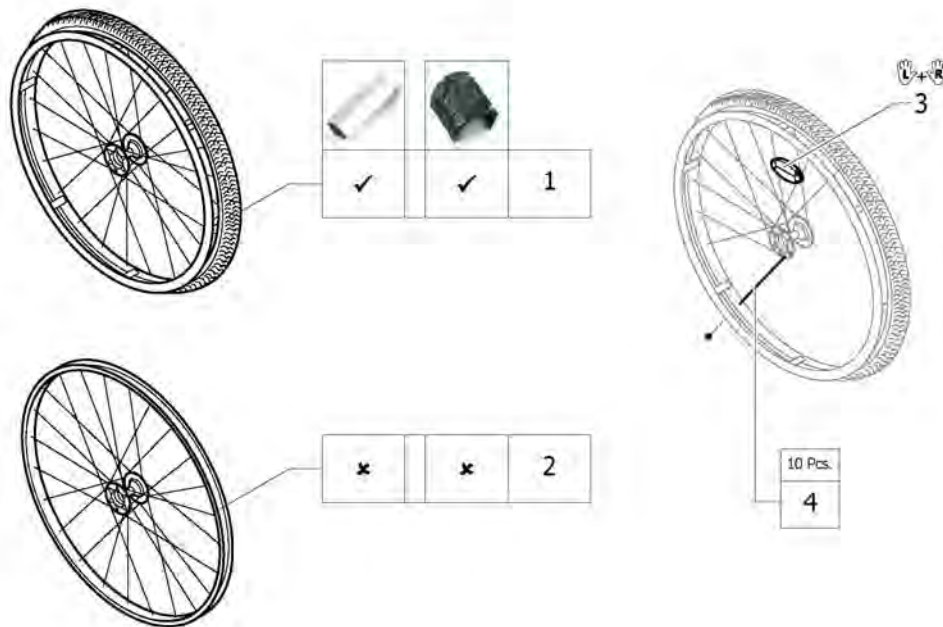

Mountain bike wheel

Pos.	Part number	Description	Valid from → until	Qty
1	1517875	Rear wheel 24", Mountain Bike, handrim alu, tyre MTB <i>Replaces 1420959</i>		2
2	1529327	Rear wheel Mountain Bike 24", without handrim, without tyre <i>Replaces 1439420</i>		2
3	1571073	Spokereflection, pair <i>Replaces 220.1033</i>		1
4	1579085	Spokes kit for Mountain Bike wheel, 10 Pcs.		1