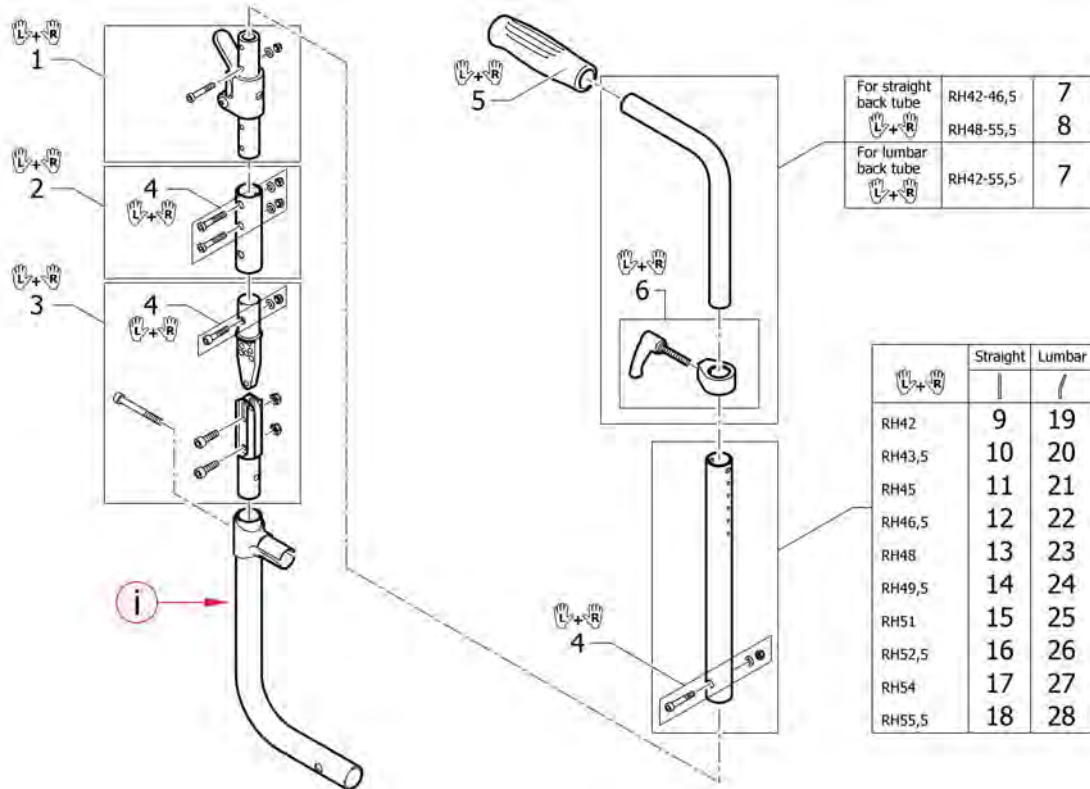

Push handles height adjustable for backrest foldable + angle adjustable

Pos.	Part number	Description	Valid from → until	Qty
i	-	A special rear frame is necessary. Please see chapter CHASSIS.		0
1	1507749	Hinge kit to backrest foldable+angle adjustable, pair		1
2	1507748	Connection tube to backrest foldable+angle adjustable, pair		1
3	1438208	Backrest angle kit		1
4	1509135	Screw kit for connection tube		1
5	1507734	Handle black, pair		1
6	1549985	Adjusting lever for height adjustable, integrated push handles, pair		1
7	1438203	Height adjustable, integrated push handles standard, kit short UL/C04		1
8	1438204	Height adjustable, integrated push handles standard, kit long UL/C04		1
9	1507750	Backrest tube L.235mm straight to integrated push handles, pair		1
10	1507751	Backrest tube L.250mm straight to integrated push handles, pair		1
11	1507752	Backrest tube L.265mm straight to integrated push handles, pair		1
12	1507753	Backrest tube L.280mm straight to integrated push handles, pair		1
13	1507862	Backrest tube L.295mm straight to integrated push handles, pair		1
14	1508438	Backrest tube L.310mm straight to integrated push handles, pair		1
15	1508466	Backrest tube L.325mm straight to integrated push handles, pair		1
16	1508498	Backrest tube L.340mm straight to integrated push handles, pair		1
17	1509103	Backrest tube L.355mm straight to integrated push handles, pair		1
18	1509104	Backrest tube L.370mm straight to integrated push handles, pair		1
19	1509114	Backrest tube L.235mm lumbar to integrated push handles, pair		1
20	1509115	Backrest tube L.250mm lumbar to integrated push handles, pair		1
21	1509116	Backrest tube L.265mm lumbar to integrated push handles, pair		1
22	1509117	Backrest tube L.280mm lumbar to integrated push handles, pair		1
23	1509118	Backrest tube L.295mm lumbar to integrated push handles, pair		1
24	1509119	Backrest tube L.310mm lumbar to integrated push handles, pair		1
25	1509120	Backrest tube L.325mm lumbar to integrated push handles, pair		1
26	1509121	Backrest tube L.340mm lumbar to integrated push handles, pair		1
27	1509122	Backrest tube L.355mm lumbar to integrated push handles, pair		1
28	1509123	Backrest tube L.370mm lumbar to integrated push handles, pair		1