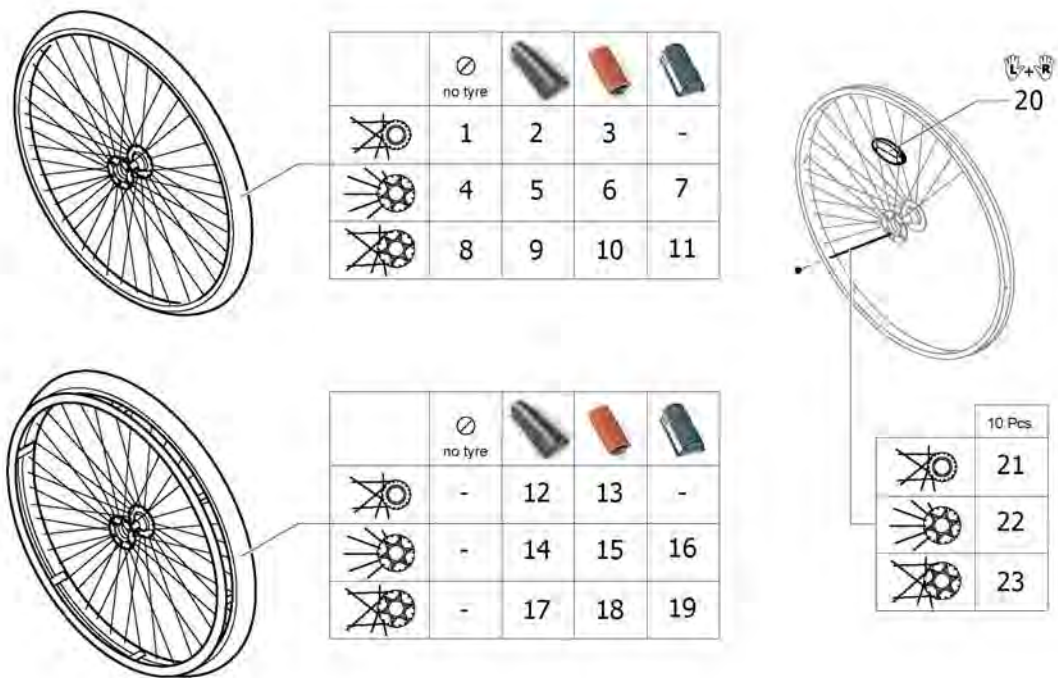

26" Küschall rear wheels complete

Pos.	Part number	Description	Valid from → until	Qty
4	1567098-0407	Rear wheel 26" Starec R, colourless, without handrim, without tyre <i>Replaces 904.1083</i>		2
4	1567098-0400	Rear wheel 26" Starec R, tecno, without handrim, without tyre <i>Replaces 904.1083.950</i>		2
4	1567098-0401	Rear wheel 26" Starec R, lemon, without handrim, without tyre <i>Replaces 904.1083.951</i>		2
4	1567098-0402	Rear wheel 26" Starec R, apricot, without handrim, without tyre <i>Replaces 904.1083.954</i>		2
4	1567098-0404	Rear wheel 26" Starec R, b-blue, without handrim, without tyre <i>Replaces 904.1083.957</i>		2
4	1567098-0440	Rear wheel 26" Starec R, comet red, without handrim, without tyre <i>Replaces 904.1083-0440</i>	2007-01-01 →	2
5	SP1601748	Rear wheel 26", Starec hub R, without handrim, Rightrun black/grey <i>Replaces 904.1196</i>		2
6	904.1165	Rear wheel 26", Starec hub R, without handrim, indoor sports		2
7	1554401-0007	Rear wheel 26", Starec R, colourless, without handrim, marathon evolution		2
7	1554401-0400	Rear wheel 26" Starec R, tecno, without handrim, marathon evolution		2
7	1554401-0401	Rear wheel 26" Starec R, lemon, without handrim, marathon evolution		2
7	1554401-0402	Rear wheel 26" Starec R, apricot, without handrim, marathon evolution		2
7	1554401-0404	Rear wheel 26" Starec R, b-blue, without handrim, marathon evolution		2
7	1554401-0440	Rear wheel 26" Starec R, comet red, without handrim, marathon evolution	2007-01-01 →	2
8	1567099-0407	Rear wheel 26", Starec X, colourless, without handrim, without tyre <i>Replaces 904.1133</i>		2
8	1567099-0400	Rear wheel 26" Starec X, Tecno, without handrim, without tyre <i>Replaces 904.1133.950</i>		2
8	1567099-0401	Rear wheel 26" Starec X, Lemon, without handrim, without tyre <i>Replaces 904.1133.951</i>		2
8	1567099-0402	Rear wheel 26" Starec X, Apricot, without handrim, without tyre <i>Replaces 904.1133.954</i>		2
8	1567099-0404	Rear wheel 26" Starec X, B-blue, without handrim, without tyre <i>Replaces 904.1133.957</i>		2
8	1567099-0440	Rear wheel 26" Starec X, Comet red, without handrim, without tyre <i>Replaces 904.1133-0440</i>	2007-01-01 →	2
9	SP1601749	Rear wheel 26", Starec hub X, without handrim, Rightrun black/grey <i>Replaces 904.1190</i>		2