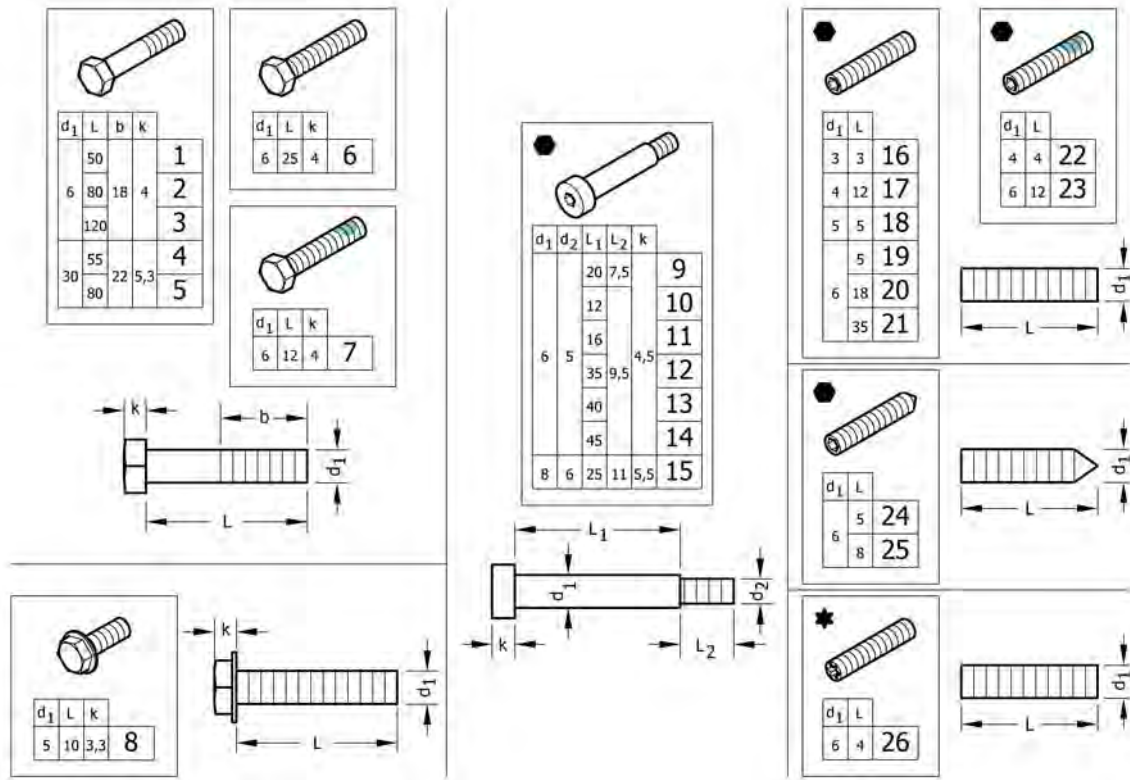

Hex-head screws, diverse, ...

Pos.	Part number	Description	Valid from → until	Qty
1	1579276	Hex head bolts partially threaded, Black, M6x50, kit 10 Pcs. <i>Replaces 101.1134 (10x)</i>		1
2	1579277	Hex head bolts partially threaded, Black, M6x80, kit 10 Pcs. <i>Replaces 1438508 (10x)</i>		1
3	1579278	Hex head bolts partially threaded, Black, M6x120, kit 10 Pcs. <i>Replaces 1438509 (10x)</i>		1
4	1579279	Hex head bolts partially threaded, Black, M8x55, kit 10 Pcs. <i>Replaces 101.1174 (10x)</i>		1
5	1579280	Hex head bolts partially threaded, Black, M8x80, kit 10 Pcs. <i>Replaces 101.1179 (10x)</i>		1
6	1579281	Hex head screws fully threaded, Black, M6x25, kit 10 Pcs. <i>Replaces 1437299 (10x)</i>		1
7	1579282	Hex head screws fully threaded, Black, TufLok, M6x12, kit 10 Pcs. <i>Replaces 1564245 (10x)</i>		1
8	1579283	Hex flange head machine screws with flangeBlack, M5x10, kit 10 Pcs. <i>Replaces 107.1014 (10x)</i>		1
9	1579295	Hex socket head shoulder bolts, Black, Ø6x20 / M5, kit 4 Pcs. <i>Replaces 1488934-0003 (4x)</i>		1
10	1579296	Hex socket head shoulder bolts, Black, Ø6x12 / M5, kit 4 Pcs. <i>Replaces 1564246 (4x)</i>		1
11	1579297	Hex socket head shoulder bolts, Black, Ø6x16 / M5, kit 4 Pcs. <i>Replaces 1529291 (4x)</i>		1
12	1579298	Hex socket head shoulder bolts, Black, Ø6x35 / M5, kit 4 Pcs. <i>Replaces 1496034 (4x)</i>		1
13	1579299	Hex socket head shoulder bolts, Black, Ø6x40 / M5, kit 4 Pcs. <i>Replaces 107.1023 (4x)</i>		1
14	1579300	Hex socket head shoulder bolts, Black, Ø6x45 / M5, kit 4 Pcs. <i>Replaces 1496030 (4x)</i>		1
15	1579301	Hex socket head shoulder bolts, Black, Ø8x25 / M6, kit 4 Pcs. <i>Replaces ZM008252A (4x)</i>		1
16	1579284	Hex socket set screws with flat point, Black, M3x3, kit 25 Pcs. <i>Replaces 116.1001 (25x)</i>		1
17	1579285	Hex socket set screws with flat point, Black, M4x12, kit 25 Pcs. <i>Replaces 116.1046 (25x)</i>		1
18	1579286	Hex socket set screws with flat point, zinc plated blue, M5x5, kit 25 Pcs. <i>Replaces 116.1081 (25x)</i>		1