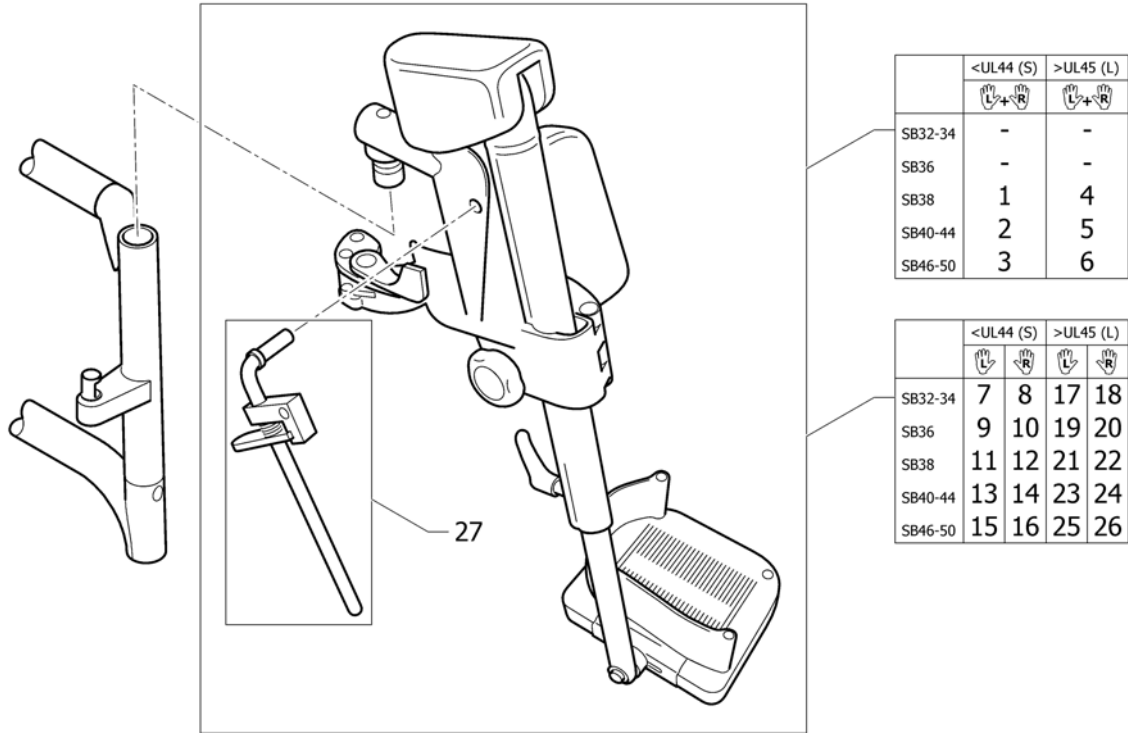

Legrest hanger height adjustable

Pos.	Part number	Description	Valid from → until	Qty
1	1517819	Legrest hanger, height adjustable, pair, SB38 short		1
2	1517820	Legrest hanger, height adjustable, pair, SB40-44 short		1
3	1517821	Legrest hanger, height adjustable, pair, SB46-50 short		1
4	1517822	Legrest hanger, height adjustable, pair, SB38 long		1
5	1517823	Legrest hanger, height adjustable, pair, SB40-44 long		1
6	1517824	Legrest hanger, height adjustable, pair, SB46-50 long		1
7	1517694	Legrest hanger, height adjustable, left, SB32-34 short		1
8	1517695	Legrest hanger, height adjustable, right, SB32-34 short		1
9	1517696	Legrest hanger, height adjustable, left, SB36 short		1
10	1517697	Legrest hanger, height adjustable, right, SB36 short		1
11	1517698	Legrest hanger, height adjustable, left, SB38 short		1
12	1517699	Legrest hanger, height adjustable, right, SB38 short		1
13	1517700	Legrest hanger, height adjustable, left, SB40-44 short		1
14	1517701	Legrest hanger, height adjustable, right, SB40-44 short		1
15	1517702	Legrest hanger, height adjustable, left, SB46-50 short		1
16	1517703	Legrest hanger, height adjustable, right, SB46-50 short		1
17	1517704	Legrest hanger, height adjustable, left, SB32-34 long		1
18	1517705	Legrest hanger, height adjustable, right, SB32-34 long		1
19	1517706	Legrest hanger, height adjustable, left, SB36 long		1
20	1517707	Legrest hanger, height adjustable, right, SB36 long		1
21	1517708	Legrest hanger, height adjustable, left, SB38 long		1
22	1517709	Legrest hanger, height adjustable, right, SB38 long		1
23	1517710	Legrest hanger, height adjustable, left, SB40-44 long		1
24	1517711	Legrest hanger, height adjustable, right, SB40-44 long		1
25	1517712	Legrest hanger, height adjustable, left, SB46-50 long		1
26	1517713	Legrest hanger, height adjustable, right, SB46-50 long		1
27	1507623	Adjustment mechanism kit to leg rest hanger, height adjustable		2