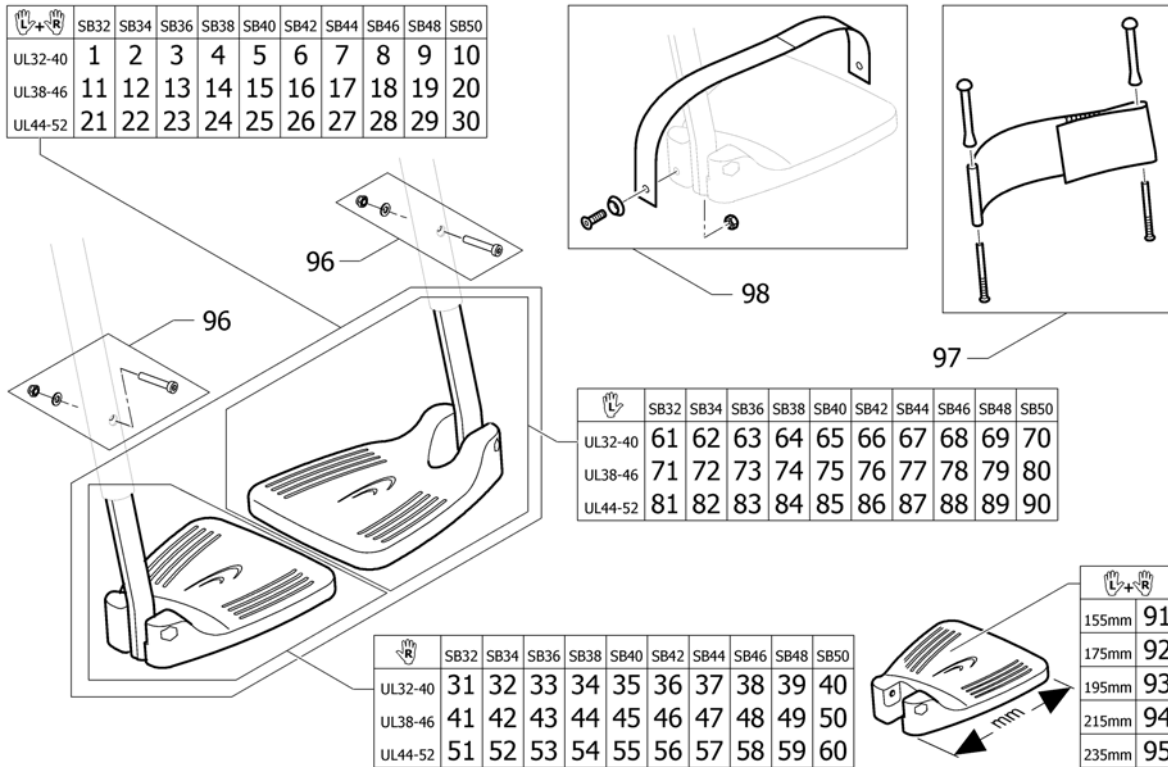

Footrest 2-piece

Pos.	Part number	Description	Valid from → until	Qty
1	1437990	footrest 2-pc. complete, pair SB32 short UL/C04		1
2	1437991	footrest 2-pc. complete, pair SB34 short UL/C04		1
3	1437992	footrest 2-pc. complete, pair SB36 short UL/C04		1
4	1437993	footrest 2-pc. complete, pair SB38 short UL/C04		1
5	1437994	footrest 2-pc. complete, pair SB40 short UL/C04		1
6	1437995	footrest 2-pc. complete, pair SB42 short UL/C04		1
7	1437996	footrest 2-pc. complete, pair SB44 short UL/C04		1
8	1437997	footrest 2-pc. complete, pair SB46 short UL/C04		1
9	1437998	footrest 2-pc. complete, pair SB48 short UL/C04		1
10	1437999	footrest 2-pc. complete, pair SB50 short UL/C04		1
11	1438831	pair footrest 2-pc. complete SB32 medium		1
12	1438832	pair footrest 2-pc. complete SB34 medium		1
13	1438833	pair footrest 2-pc. complete SB36 medium		1
14	1438834	pair footrest 2-pc. complete SB38 medium		1
15	1438835	pair footrest 2-pc. complete SB40 medium		1
16	1438836	pair footrest 2-pc. complete SB42 medium		1
17	1438837	pair footrest 2-pc. complete SB44 medium		1
18	1438838	pair footrest 2-pc. complete SB46 medium		1
19	1438839	pair footrest 2-pc. complete SB48 medium		1
20	1438840	pair footrest 2-pc. complete SB50 medium		1
21	1438000	footrest 2-pc. complete, pair SB32 long UL/C04		1
22	1438001	footrest 2-pc. complete, pair SB34 long UL/C04		1
23	1438002	footrest 2-pc. complete, pair SB36 long UL/C04		1
24	1438003	footrest 2-pc. complete, pair SB38 long UL/C04		1
25	1438004	footrest 2-pc. complete, pair SB40 long UL/C04		1
26	1438005	footrest 2-pc. complete, pair SB42 long UL/C04		1
27	1438006	footrest 2-pc. complete, pair SB44 long UL/C04		1
28	1438007	footrest 2-pc. complete, pair SB46 long UL/C04		1
29	1438008	footrest 2-pc. complete, pair SB48 long UL/C04		1
30	1438009	footrest 2-pc. complete, pair SB50 long UL/C04		1
31	1438010	footrest 2-pc. SB32 right short complete		1