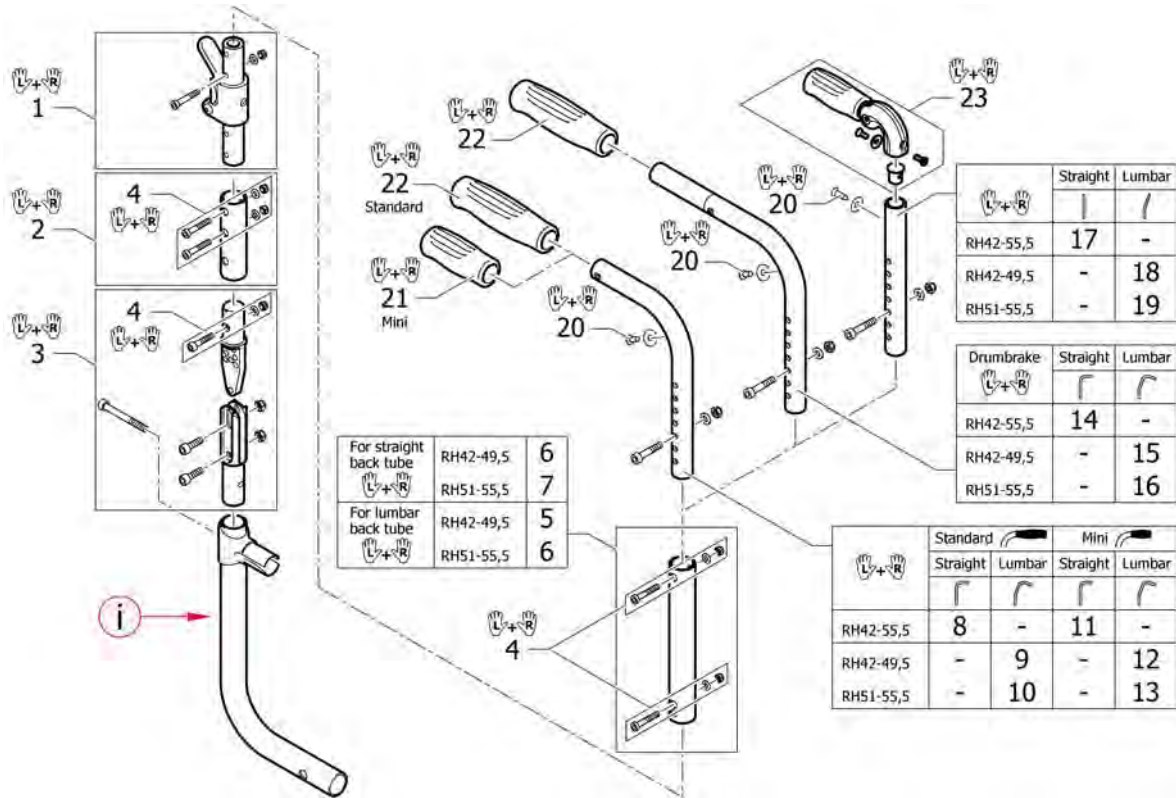

Push handles for backrest foldable + angle adjustable

Pos.	Part number	Description	Valid from → until	Qty
i	-	A special rear frame is necessary. Please see chapter CHASSIS.		0
1	1507749	Hinge kit to backrest foldable+angle adjustable, pair		1
2	1507748	Connection tube to backrest foldable+angle adjustable, pair		1
3	1438208	Backrest angle kit		1
4	1509135	Screw kit for connection tube		1
5	1439459	Tube kit short to angle adjustable back		1
6	1438209	Tube kit medium to angle adjustable back		1
7	1439460	Tube kit long to angle adjustable back		1
8	1507739	Push handles standard, XS, pair		1
9	1507741	Push handles standard lumbar XS, pair		1
10	1507742	Push handles standard lumbar S, pair		1
11	1525342	Push handles mini, XS, pair		1
12	1525344	Push handles mini lumbar XS, pair		1
13	1525345	Push handles mini lumbar S, pair		1
14	1507743	Push handles XS to drum brake, pair		1
15	1507745	Push handles lumbar XS to drum brake, pair		1
16	1507746	Push handles lumbar S to drum brake, pair		1
17	1507735	Backrest tube straight XS to foldable push handles, pair		1
18	1507737	Backrest tube lumbar XS to foldable push handles, pair		1
19	1507738	Backrest tube lumbar S to foldable push handles, pair		1
20	1432083	Fixation kit for backrest band		1
21	1525126	Handle black, mini, pair		1
22	1507734	Handle black, pair		1
23	1507733	Push handles foldable, pair		1