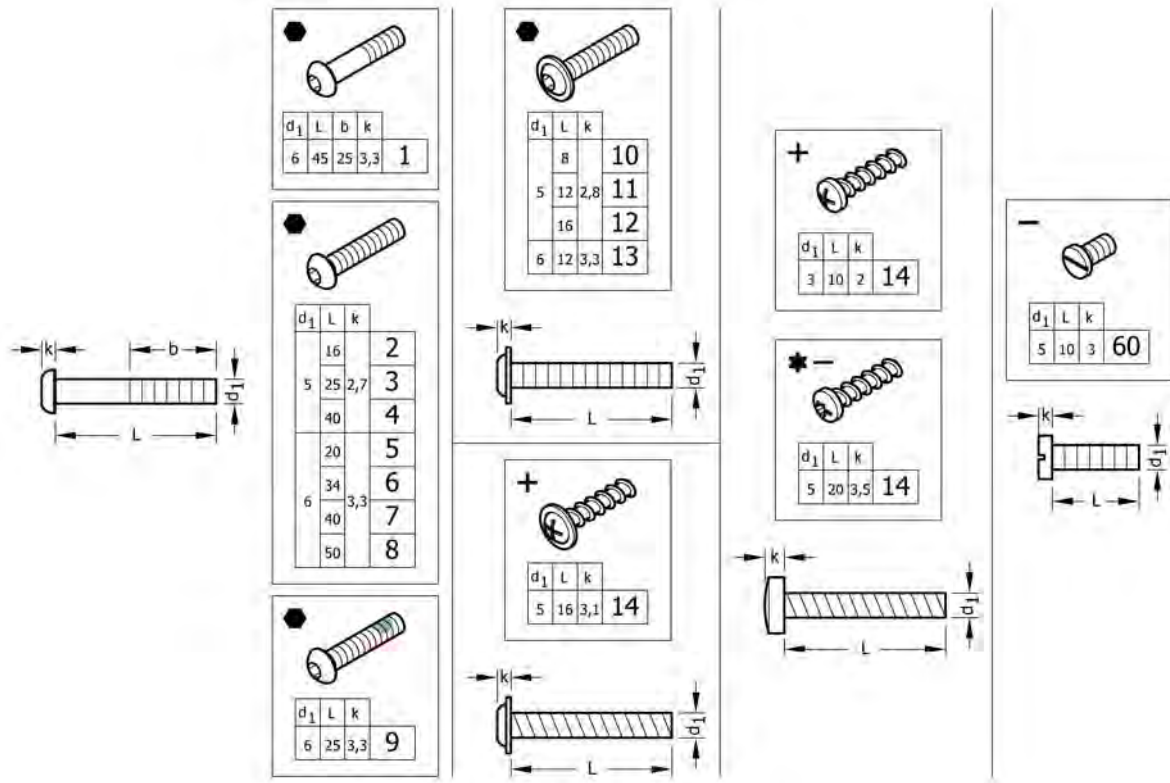

Button head screws

Pos.	Part number	Description	Valid from → until	Qty
1	1579259	Hex sock.Button head cap screws partially thread., Black, M6x45, kit 25 Pcs. <i>Replaces 1438507 (25x)</i>		1
2	1579260	Hex socket button head cap screws fully threaded, Black, M5x16, kit 25 Pcs. <i>Replaces 1445341-0003 (25x)</i>		1
3	1579261	Hex socket button head cap screws fully threaded, Black, M5x25, kit 25 Pcs. <i>Replaces 107.1021 (25x)</i>		1
4	1579262	Hex socket button head cap screws fully threaded, Black, M5x40, kit 25 Pcs. <i>Replaces 1445101-0003 (25x)</i>		1
5	1579263	Hex socket button head cap screws fully threaded, Black, M6x20, kit 25 Pcs. <i>Replaces 1439153 (25x)</i>		1
6	1579264	Hex socket button head cap screws fully threaded, Black, M6x34, kit 25 Pcs. <i>Replaces 1438506-0003 (25x)</i>		1
7	1579265	Hex socket button head cap screws fully threaded, Black, M6x40, kit 25 Pcs. <i>Replaces 1439530-0003 (25x)</i>		1
8	1579266	Hex socket button head cap screws fully threaded, Black, M6x50, kit 25 Pcs. <i>Replaces 1439531-0003 (25x)</i>		1
9	1579267	Hex sock.But.Head cap screws full.Thread., Black, TufLok, M6x25, kit 25 Pcs. <i>Replaces 1438505 (25x)</i>		1
10	1579268	Button head socket cap screws with flange, Black, M5x8, kit 25 Pcs. <i>Replaces 1536268 (25x)</i>		1
11	1579269	Button head socket cap screws with flange, Black, M5x12, kit 25 Pcs. <i>Replaces 1529290 (25x)</i>		1
12	1579270	Button head socket cap screws with flange, Black, M5x16, kit 25 Pcs. <i>Replaces 1445102-0003 (25x)</i>		1
13	1579271	Button head socket cap screws with flange, Black, M6x12, kit 25 Pcs. <i>Replaces 1432204 (25x)</i>		1
14	1579272	Round washer head PT® screws, form H, zinc plated blue, M5x16, kit 25 Pcs. <i>Replaces 1536057 (25x)</i>		1