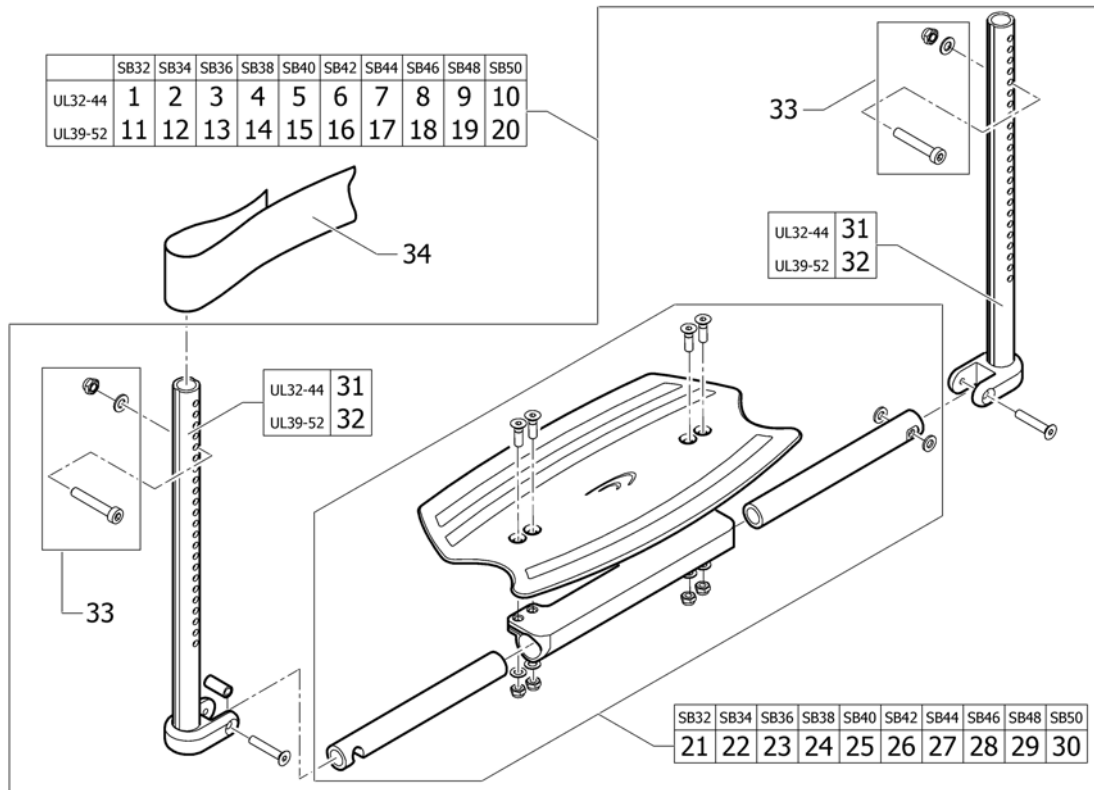

Footrest 1-piece

Pos.	Part number	Description	Valid from → until	Qty
1	1493772	Footrest 1-piece complete short SB32		1
2	1493773	Footrest 1-piece complete short SB34		1
3	1493774	Footrest 1-piece complete short SB36		1
4	1493775	Footrest 1-piece complete short SB38		1
5	1493776	Footrest 1-piece complete short SB40		1
6	1493777	Footrest 1-piece complete short SB42		1
7	1493778	Footrest 1-piece complete short SB44		1
8	1493779	Footrest 1-piece complete short SB46		1
9	1493780	Footrest 1-piece complete short SB48		1
10	1493781	Footrest 1-piece complete short SB50		1
11	1493782	Footrest 1-piece complete long SB32		1
12	1493783	Footrest 1-piece complete long SB34		1
13	1493784	Footrest 1-piece complete long SB36		1
14	1493785	Footrest 1-piece complete long SB38		1
15	1493786	Footrest 1-piece complete long SB40		1
16	1493787	Footrest 1-piece complete long SB42		1
17	1493788	Footrest 1-piece complete long SB44		1
18	1493789	Footrest 1-piece complete long SB46		1
19	1493790	Footrest 1-piece complete long SB48		1
20	1493791	Footrest 1-piece complete long SB50		1
21	1493758	Footrest 1-piece SB32		1
22	1493759	Footrest 1-piece SB34		1
23	1493760	Footrest 1-piece SB36		1
24	1493761	Footrest 1-piece SB38		1
25	1493762	Footrest 1-piece SB40		1
26	1493763	Footrest 1-piece SB42		1
27	1493764	Footrest 1-piece SB44		1
28	1493765	Footrest 1-piece SB46		1
29	1493766	Footrest 1-piece SB48		1
30	1493767	Footrest 1-piece SB50		1
31	1493756	Telescopic tube kit for footrest 1-piece short		1