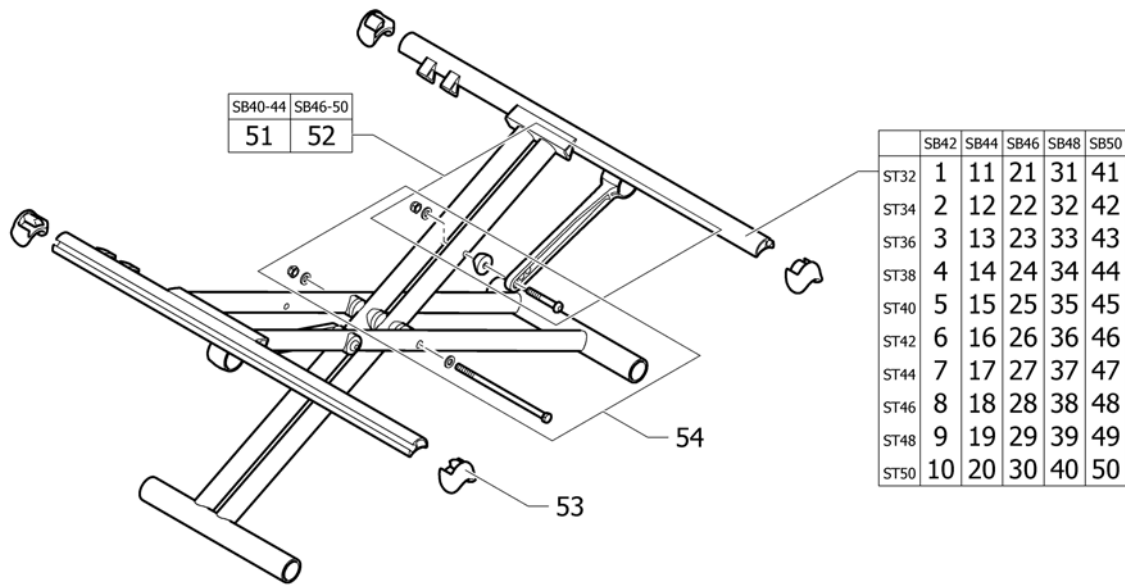

Cross brace to frame Hemi, SB42-50

Pos.	Part number	Description	Valid from → until	Qty
1	1506832-0419	Cross-brace double Compact Hemi SB42 ST32, silver grey		1
1	1506832-0442	Cross-brace double Compact Hemi SB42 ST32, night shimmer	2009-01-01 →	1
1	1506832-3524	Cross-brace double Compact Hemi SB42 ST32, royal red		1
1	1506832-5969	Cross-brace double Compact Hemi SB42 ST32, royal blue		1
1	1506832-9005	Cross-brace double Compact Hemi SB42 ST32, black, glossy		1
1	1506832-9119	Cross-brace double Compact Hemi SB42 ST32, black, bronze		1
2	1506833-0419	Cross-brace double Compact Hemi SB42 ST34, silver grey		1
2	1506833-0442	Cross-brace double Compact Hemi SB42 ST34, night shimmer	2009-01-01 →	1
2	1506833-3524	Cross-brace double Compact Hemi SB42 ST34, royal red		1
2	1506833-5969	Cross-brace double Compact Hemi SB42 ST34, royal blue		1
2	1506833-9005	Cross-brace double Compact Hemi SB42 ST34, black, glossy		1
2	1506833-9119	Cross-brace double Compact Hemi SB42 ST34, black, bronze		1
3	1506834-0419	Cross-brace double Compact Hemi SB42 ST36, silver grey		1
3	1506834-0442	Cross-brace double Compact Hemi SB42 ST36, night shimmer	2009-01-01 →	1
3	1506834-3524	Cross-brace double Compact Hemi SB42 ST36, royal red		1
3	1506834-5969	Cross-brace double Compact Hemi SB42 ST36, royal blue		1
3	1506834-9005	Cross-brace double Compact Hemi SB42 ST36, black, glossy		1
3	1506834-9119	Cross-brace double Compact Hemi SB42 ST36, black, bronze		1
4	1506835-0419	Cross-brace double Compact Hemi SB42 ST38, silver grey		1
4	1506835-0442	Cross-brace double Compact Hemi SB42 ST38, night shimmer	2009-01-01 →	1
4	1506835-3524	Cross-brace double Compact Hemi SB42 ST38, royal red		1
4	1506835-5969	Cross-brace double Compact Hemi SB42 ST38, royal blue		1
4	1506835-9005	Cross-brace double Compact Hemi SB42 ST38, black, glossy		1
4	1506835-9119	Cross-brace double Compact Hemi SB42 ST38, black, bronze		1
5	1506836-0419	Cross-brace double Compact Hemi SB42 ST40, silver grey		1
5	1506836-0442	Cross-brace double Compact Hemi SB42 ST40, night shimmer	2009-01-01 →	1
5	1506836-3524	Cross-brace double Compact Hemi SB42 ST40, royal red		1
5	1506836-5969	Cross-brace double Compact Hemi SB42 ST40, royal blue		1
5	1506836-9005	Cross-brace double Compact Hemi SB42 ST40, black, glossy		1
5	1506836-9119	Cross-brace double Compact Hemi SB42 ST40, black, bronze		1
6	1506837-0419	Cross-brace double Compact Hemi SB42 ST42, silver grey		1