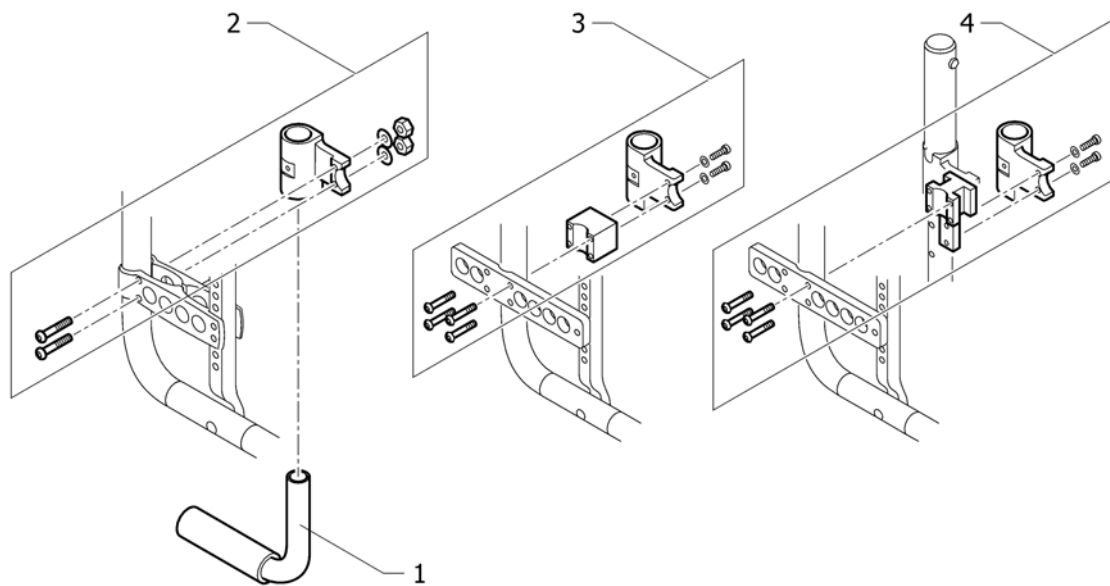

Tipper aid

Pos.	Part number	Description	Valid from → until	Qty
1	1438213	Tipper-Aid complete UL/C04		1
2	1438217	Adaptation holder set (standard adapter plate)		1
3	1439468	Adaptation holder kit (adapter plate for rear wheel ext. or drum brake)		2
4	1439467	Adaptation holder kit for 2nd Adaptation (adapter plate for rear wheel ext. or drum brake)		2