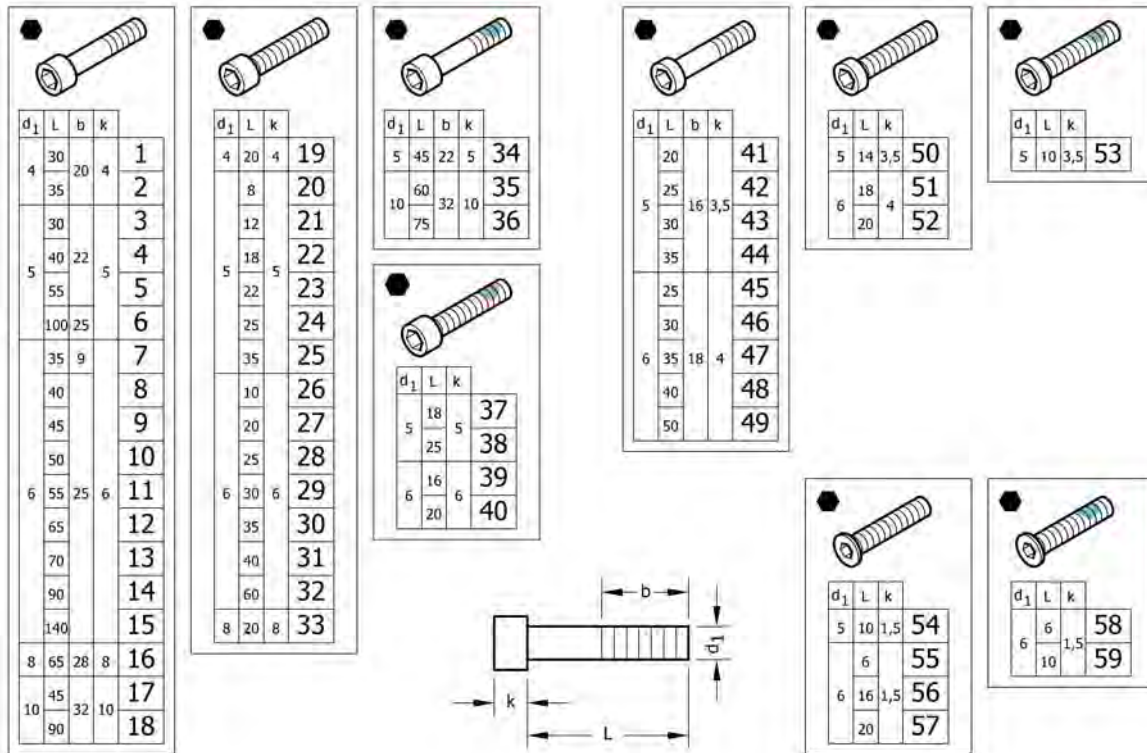

Socket head cap screws

Pos.	Part number	Description	Valid from → until	Qty
1	1579115	Hex socket head cap screws partially threaded, zi.Blue, M4x30, kit 25 <i>Replaces 1560191 (25x)</i>		1
2	1579116	Hex socket head cap screws partially threaded, zi.Blue, M4x35, kit 25 <i>Replaces 1563765 (25x)</i>		1
3	1579117	Hex socket head cap screws partially threaded, black, M5x30, kit 25 Pcs. <i>Replaces 100.1091 (25x)</i>		1
4	1579118	Hex socket head cap screws partially threaded, black, M5x40, kit 25 Pcs. <i>Replaces 100.1093 (25x)</i>		1
5	1579119	Hex socket head cap screws partially threaded, black, M5x55, kit 25 Pcs. <i>Replaces 100.1096 (25x)</i>		1
6	1579120	Hex socket head cap screws partially threaded, black, M5x100, kit 10 Pcs. <i>Replaces 1425240 (10x)</i>		1
7	1579121	Hex socket head cap screws partially threaded, black, M6x35, kit 5 Pcs. <i>Replaces 107.1001 (5x)</i>		1
8	1579122	Hex socket head cap screws partially threaded, black, M6x40, kit 25 Pcs. <i>Replaces 100.1133 (25x)</i>		1
9	1579123	Hex socket head cap screws partially threaded, black, M6x45, kit 25 Pcs. <i>Replaces 100.1134 (25x)</i>		1
10	1579124	Hex socket head cap screws partially threaded, black, M6x50, kit 25 Pcs. <i>Replaces 100.1135 (25x)</i>		1
11	1579125	Hex socket head cap screws partially threaded, black, M6x55, kit 25 Pcs. <i>Replaces 100.1136 (25x)</i>		1
11	1579126	Hex socket head cap screws partially threaded, zi.Blue, M6x55, kit 25 <i>Replaces ZM006551A (25x)</i>		1
12	1579127	Hex socket head cap screws partially threaded, black, M6x65, kit 10 Pcs. <i>Replaces 100.1138 (10x)</i>		1
13	1579128	Hex socket head cap screws partially threaded, black, M6x70, kit 10 Pcs. <i>Replaces 100.1139 (10x)</i>		1
14	1579129	Hex socket head cap screws partially threaded, black, M6x90, kit 10 Pcs. <i>Replaces 1529118 (10x)</i>		1
15	1579130	Hex socket head cap screws partially threaded, black, M6x140, kit 10 Pcs. <i>Replaces 1529117 (10x)</i>		1
16	1579131	Hex socket head cap screws partially threaded, black, M8x65, kit 10 Pcs. <i>Replaces 1510316 (10x)</i>		1
17	1579132	Hex socket head cap screws partially threaded, black, M10x45, kit 2 Pcs. <i>Replaces 1496010 (2x)</i>		1