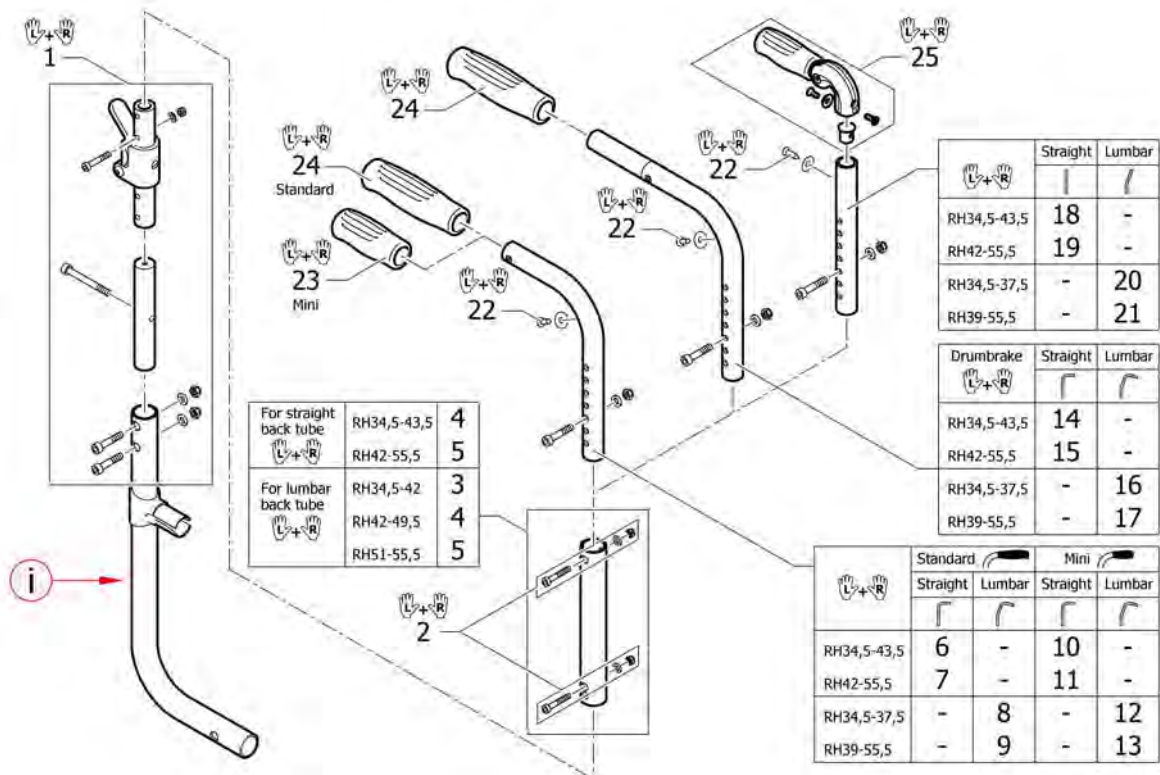

Push handles for backrest foldable

Pos.	Part number	Description	Valid from → until	Qty
i	-	A special rear frame is necessary. Please see chapter CHASSIS.		0
1	1438207	Hinge kit to backrest foldable, pair		1
2	1509134	Screw kit for telescopic tube		1
3	1439459	Tube kit short to angle adjustable back		1
4	1438209	Tube kit medium to angle adjustable back		1
5	1439460	Tube kit long to angle adjustable back		1
6	1507739	Push handles standard, XS, pair		1
7	1507740	Push handles standard, S, pair		1
8	1507741	Push handles standard lumbar XS, pair		1
9	1507742	Push handles standard lumbar S, pair		1
10	1525342	Push handles mini, XS, pair		1
11	1525343	Push handles mini, S, pair		1
12	1525344	Push handles mini lumbar XS, pair		1
13	1525345	Push handles mini lumbar S, pair		1
14	1507743	Push handles XS to drum brake, pair		1
15	1507744	Push handles S to drum brake, pair		1
16	1507745	Push handles lumbar XS to drum brake, pair		1
17	1507746	Push handles lumbar S to drum brake, pair		1
18	1507735	Backrest tube straight XS to foldable push handles, pair		1
19	1507736	Backrest tube straight S to foldable push handles, pair		1
20	1507737	Backrest tube lumbar XS to foldable push handles, pair		1
21	1507738	Backrest tube lumbar S to foldable push handles, pair		1
22	1432083	Fixation kit for backrest band		1
23	1525126	Handle black, mini, pair		1
24	1507734	Handle black, pair		1
25	1507733	Push handles foldable, pair		1