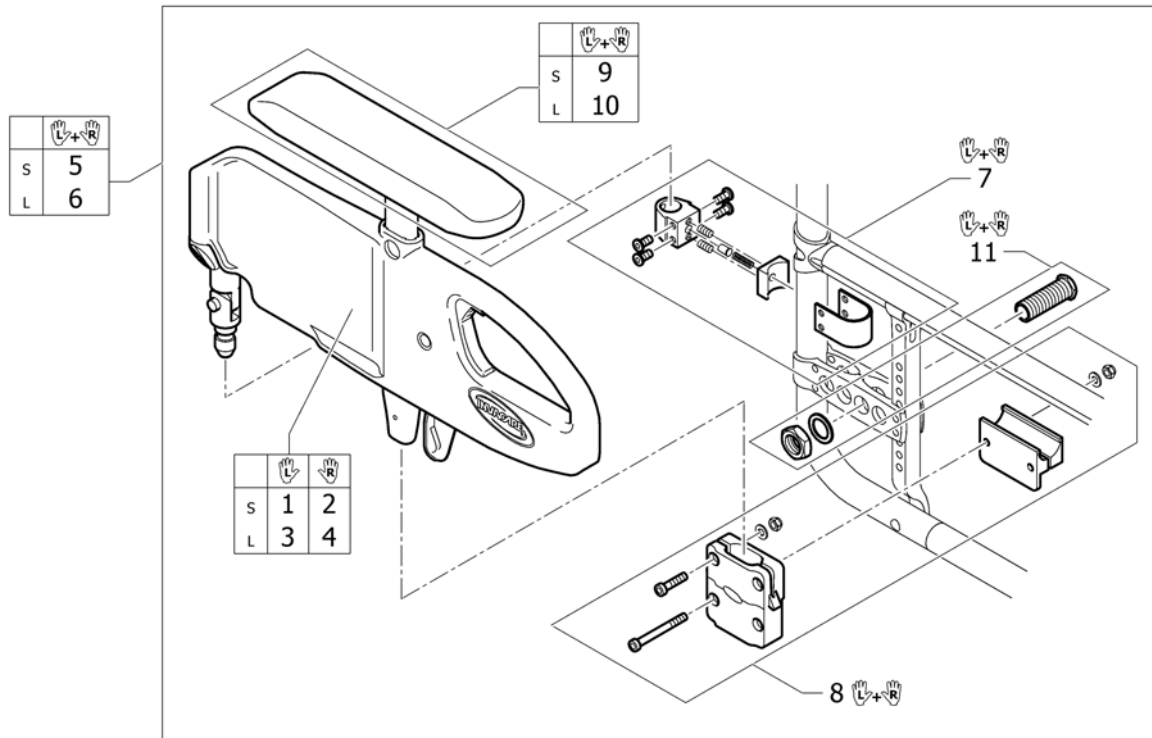

Siderest with desk function

Pos.	Part number	Description	Valid from → until	Qty
1	1506096	Siderest with desk function, flip-back, height adj., removable, short, left		1
2	1506095	Siderest with desk function, flip-back, height adj., removable, short, right		1
3	1506098	Siderest with desk function, flip-back, height adj., removable, long left		1
4	1506097	Siderest with desk function, flip-back, height adj., removable, long, right		1
5	1506099	Siderest with desk function, flip-back, height adj., removable, pair short		1
6	1506100	Siderest with desk function, flip-back, height adj., removable, pair long		1
7	1506101	Fixation kit backrest for siderest with desc function, pair		1
8	1506102	Fixation kit frame for siderest with desc function, pair		1
9	1521532	Ampad short incl. Screws, pair		1
10	1521533	Ampad long incl. Screws, pair		1
11	1527082	Adaptersleeve set 1° for siderest with desc function, pair		1