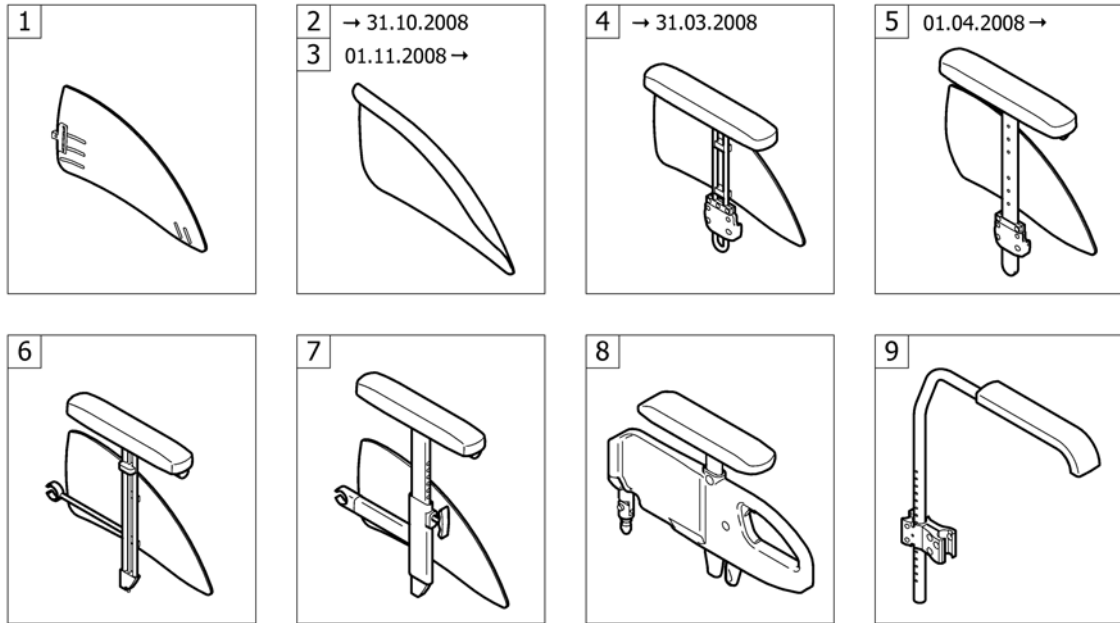

SIDERESTS

Pos.	Part number	Description	Valid from → until	Qty
1	-	Clothes-guards	2004-01-01 → 2012-12-31	1
3	-	Mudguards 01.11.2008=>	2008-11-01 → 2012-12-31	1
5	-	Siderest height adjustable 01.04.2008=>	2008-04-01 → 2012-12-31	1
7	-	Siderest fold back, height adjustable	2004-01-01 → 2012-12-31	1
8	-	Siderest with desk function	2007-02-01 → 2012-12-31	1
9	-	Tubular armrest	2004-01-01 → 2012-12-31	1