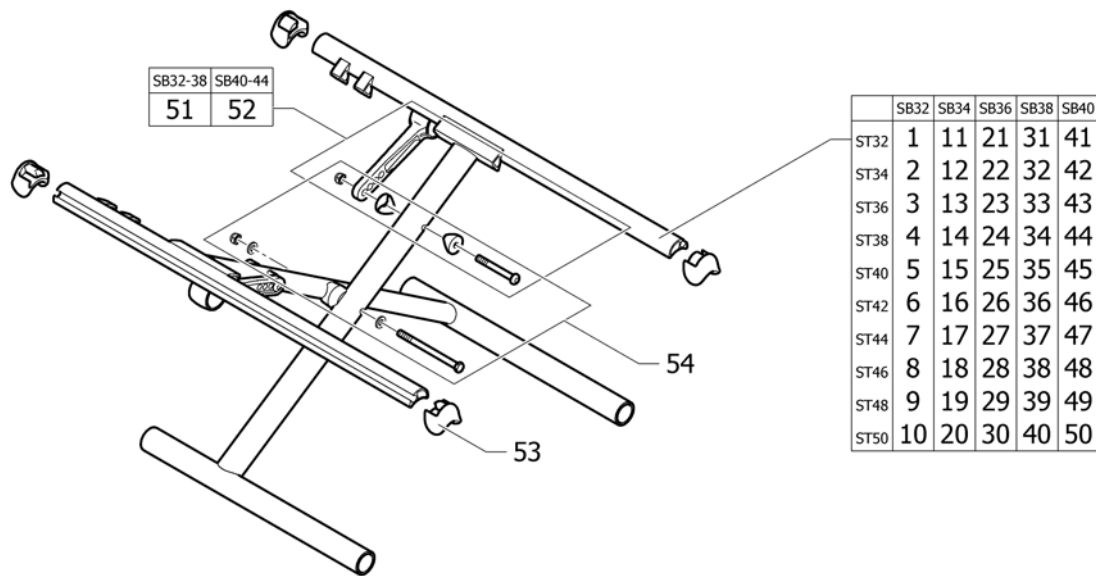

Cross brace to frame standard, SB32-40

Pos.	Part number	Description	Valid from → until	Qty
1	1437843-0419	Cross-brace single Compact, UltraLight 70° SB32 ST32, silver grey		1
1	1437843-0442	Cross-brace single Compact, UltraLight 70° SB32 ST32, night shimmer	2009-01-01 →	1
1	1437843-3524	Cross-brace single Compact, UltraLight 70° SB32 ST32, royal red		1
1	1437843-5969	Cross-brace single Compact, UltraLight 70° SB32 ST32, royal blue		1
1	1437843-9005	Cross-brace single Compact, UltraLight 70° SB32 ST32, black, glossy		1
1	1437843-9119	Cross-brace single Compact, UltraLight 70° SB32 ST32, black, bronze		1
2	1437844-0419	Cross-brace single Compact, UltraLight 70° SB32 ST34, silver grey		1
2	1437844-0442	Cross-brace single Compact, UltraLight 70° SB32 ST34, night shimmer	2009-01-01 →	1
2	1437844-3524	Cross-brace single Compact, UltraLight 70° SB32 ST34, royal red		1
2	1437844-5969	Cross-brace single Compact, UltraLight 70° SB32 ST34, royal blue		1
2	1437844-9005	Cross-brace single Compact, UltraLight 70° SB32 ST34, black, glossy		1
2	1437844-9119	Cross-brace single Compact, UltraLight 70° SB32 ST34, black, bronze		1
3	1437845-0419	Cross-brace single Compact, UltraLight 70° SB32 ST36, silver grey		1
3	1437845-0442	Cross-brace single Compact, UltraLight 70° SB32 ST36, night shimmer	2009-01-01 →	1
3	1437845-3524	Cross-brace single Compact, UltraLight 70° SB32 ST36, royal red		1
3	1437845-5969	Cross-brace single Compact, UltraLight 70° SB32 ST36, royal blue		1
3	1437845-9005	Cross-brace single Compact, UltraLight 70° SB32 ST36, black, glossy		1
3	1437845-9119	Cross-brace single Compact, UltraLight 70° SB32 ST36, black, bronze		1
4	1437846-0419	Cross-brace single Compact, UltraLight 70° SB32 ST38, silver grey		1
4	1437846-0442	Cross-brace single Compact, UltraLight 70° SB32 ST38, night shimmer	2009-01-01 →	1
4	1437846-3524	Cross-brace single Compact, UltraLight 70° SB32 ST38, royal red		1
4	1437846-5969	Cross-brace single Compact, UltraLight 70° SB32 ST38, royal blue		1
4	1437846-9005	Cross-brace single Compact, UltraLight 70° SB32 ST38, black, glossy		1
4	1437846-9119	Cross-brace single Compact, UltraLight 70° SB32 ST38, black, bronze		1
5	1437847-0419	Cross-brace single Compact, UltraLight 70° SB32 ST40, silver grey		1
5	1437847-0442	Cross-brace single Compact, UltraLight 70° SB32 ST40, night shimmer	2009-01-01 →	1
5	1437847-3524	Cross-brace single Compact, UltraLight 70° SB32 ST40, royal red		1
5	1437847-5969	Cross-brace single Compact, UltraLight 70° SB32 ST40, royal blue		1
5	1437847-9005	Cross-brace single Compact, UltraLight 70° SB32 ST40, black, glossy		1
5	1437847-9119	Cross-brace single Compact, UltraLight 70° SB32 ST40, black, bronze		1
6	1437848-0419	Cross-brace single Compact, UltraLight 70° SB32 ST42, silver grey		1