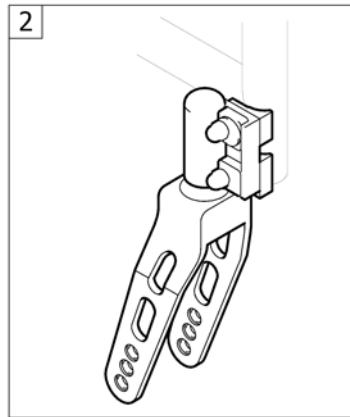

FRONT WHEELS

Pos.	Part number	Description	Valid from → until	Qty
1	-	Front forks for flow system	2004-01-01 → 2012-12-31	1
2	-	Front forks for bearing blocks	2006-07-01 → 2012-12-31	1
3	-	Front wheels	2004-01-01 → 2012-12-31	1