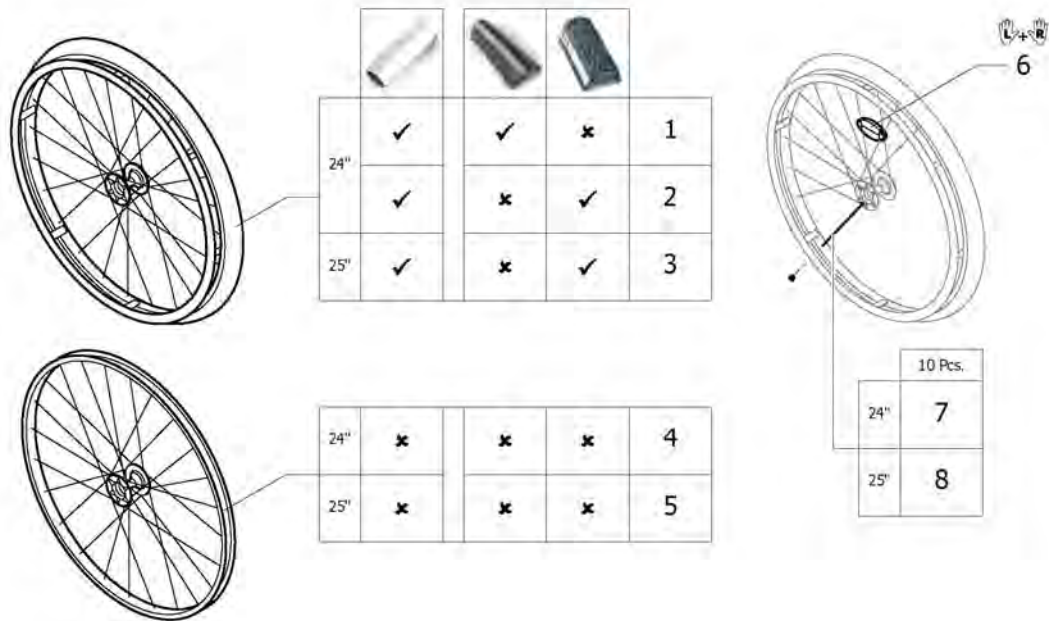

High Performance wheel

Pos.	Part number	Description	Valid from → until	Qty
1	SP1601754-0004	Rear wheel 24" High Performance black anodized, handrim, Rightrun black/ grey <i>Replaces 1420958-0004</i>	2010-01-01 →	2
1	SP1601754-0400	Rear wheel 24" High Performance techno-anthracite, handrim, Rightrun black/ grey <i>Replaces 1420958-0400</i>	2009-01-01 →	2
1	SP1601754-0401	Rear wheel 24" High Performance lemon, handrim, Rightrun black/grey <i>Replaces 1420958-0401</i>	2009-01-01 →	2
1	SP1601754-0402	Rear wheel 24" High Performance apricot, handrim, Rightrun black/grey <i>Replaces 1420958-0402</i>	2009-01-01 →	2
1	SP1601754-0404	Rear wheel 24" High Performance b-blue, handrim, Rightrun black/grey <i>Replaces 1420958-0404</i>	2009-01-01 →	2
1	SP1601754-0440	Rear wheel 24" High Performance comet red, handrim, Rightrun black/grey <i>Replaces 1420958-0440</i>	2009-01-01 →	2
2	1527046-0004	Wheel 24", High Performance, black, handrim alu, tyre Marathon Evolution	2010-01-01 →	2
2	1527046-0400	Wheel 24", High Performance, techno-anthracite, handrim alu, tyre Marathon Evolution	2009-01-01 →	2
2	1527046-0401	Wheel 24", High Performance, lemon, handrim alu, tyre Marathon Evolution	2009-01-01 →	2
2	1527046-0402	Wheel 24", High Performance, apricot, handrim alu, tyre Marathon Evolution	2009-01-01 →	2
2	1527046-0404	Wheel 24", High Performance, b-blue, handrim alu, tyre Marathon Evolution	2009-01-01 →	2
2	1527046-0440	Wheel 24", High Performance, comet red, handrim alu, tyre Marathon Evolution	2009-01-01 →	2
3	1445479-0004	Wheel 25", High Performance, black, handrim alu, tyre Marathon Evolution	2010-01-01 →	2
3	1445479-0400	Wheel 25", High Performance, techno-anthracite, handrim alu, tyre Marathon Evolution	2009-01-01 →	2
3	1445479-0401	Wheel 25", High Performance, lemon, handrim alu, tyre Marathon Evolution	2009-01-01 →	2
3	1445479-0402	Wheel 25", High Performance, apricot, handrim alu, tyre Marathon Evolution	2009-01-01 →	2