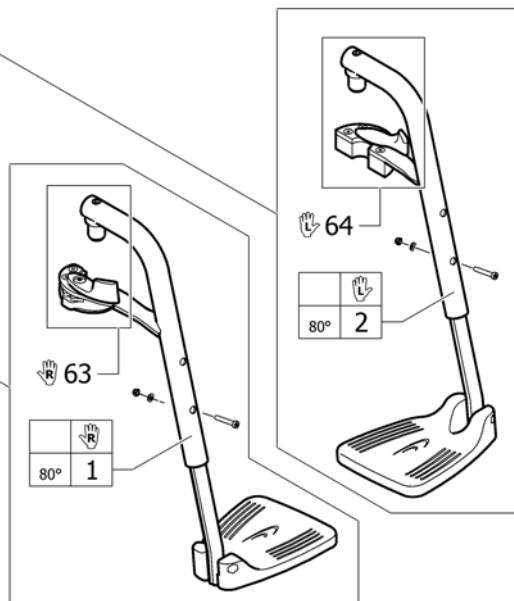

Legrest hanger 80°

80°	SB32	SB34	SB36	SB38	SB40	SB42	SB44	SB46	SB48	SB50
UL32-40	33	34	35	36	37	38	39	40	41	42
UL38-46	43	44	45	46	47	48	49	50	51	52
UL44-52	53	54	55	56	57	58	59	60	61	62

80°	SB32	SB34	SB36	SB38	SB40	SB42	SB44	SB46	SB48	SB50
UL32-40	3	4	5	6	7	8	9	10	11	12
UL38-46	13	14	15	16	17	18	19	20	21	22
UL44-52	23	24	25	26	27	28	29	30	31	32

Pos.	Part number	Description	Valid from → until	Qty
1	1438228-0419	Swing away 80° right, silver grey		1
1	1438228-0442	Swing away 80° right, night shimmer	2009-01-01 →	1
1	1438228-3524	Swing away 80° right, royal red		1
1	1438228-5969	Swing away 80° right, royal blue		1
1	1438228-9005	Swing away 80° right, black, glossy		1
1	1438228-9119	Swing away 80° right, black, bronze		1
2	1438229-0419	Swing Away 80° left, silver grey		1
2	1438229-0442	Swing Away 80° left, night shimmer	2009-01-01 →	1
2	1438229-3524	Swing Away 80° left, royal red		1
2	1438229-5969	Swing Away 80° left, royal blue		1
2	1438229-9005	Swing Away 80° left, black, glossy		1
2	1438229-9119	Swing Away 80° left, black, bronze		1
3	1438551-0419	Swing Away complete 80° right SB32 UL short, silver grey		1
3	1438551-0442	Swing Away complete 80° right SB32 UL short, night shimmer	2009-01-01 →	1
3	1438551-3524	Swing Away complete 80° right SB32 UL short, royal red		1
3	1438551-5969	Swing Away complete 80° right SB32 UL short, royal blue		1
3	1438551-9005	Swing Away complete 80° right SB32 UL short, black, glossy		1
3	1438551-9119	Swing Away complete 80° right SB32 UL short, black, bronze		1
4	1438552-0419	Swing Away complete 80° right SB34 UL short, silver grey		1
4	1438552-0442	Swing Away complete 80° right SB34 UL short, night shimmer	2009-01-01 →	1
4	1438552-3524	Swing Away complete 80° right SB34 UL short, royal red		1
4	1438552-5969	Swing Away complete 80° right SB34 UL short, royal blue		1
4	1438552-9005	Swing Away complete 80° right SB34 UL short, black, glossy		1
4	1438552-9119	Swing Away complete 80° right SB34 UL short, black, bronze		1
5	1438553-0419	Swing Away complete 80° right SB36 UL short, silver grey		1
5	1438553-0442	Swing Away complete 80° right SB36 UL short, night shimmer	2009-01-01 →	1
5	1438553-3524	Swing Away complete 80° right SB36 UL short, royal red		1
5	1438553-5969	Swing Away complete 80° right SB36 UL short, royal blue		1
5	1438553-9005	Swing Away complete 80° right SB36 UL short, black, glossy		1
5	1438553-9119	Swing Away complete 80° right SB36 UL short, black, bronze		1
6	1438554-0419	Swing Away complete 80° right SB38 UL short, silver grey		1