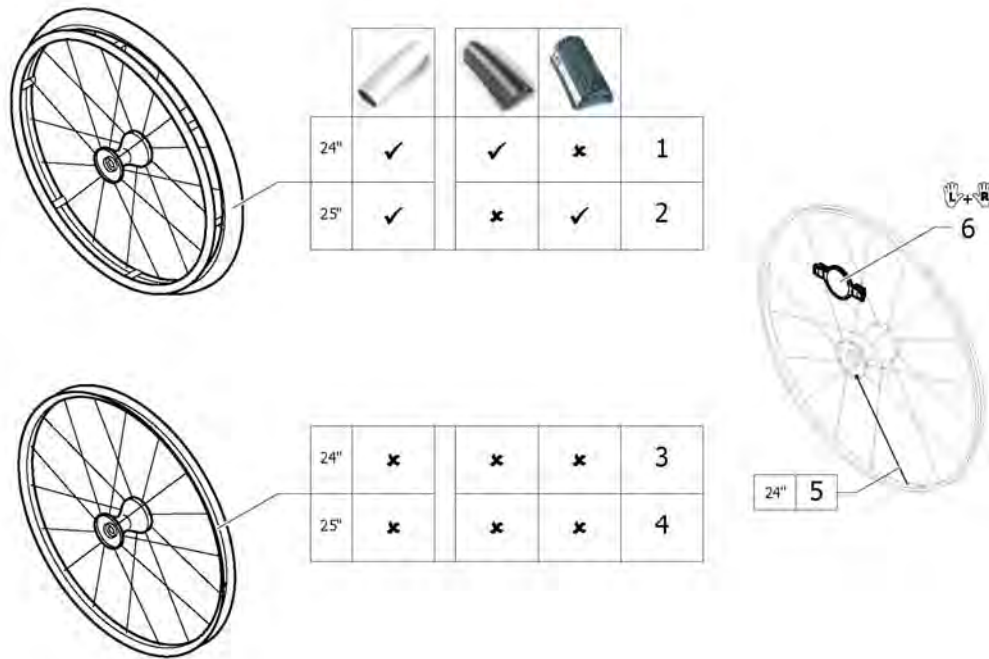

Spinergy wheel

Pos.	Part number	Description	Valid from → until	Qty
1	SP1601755	Rear wheel 24" Spinergy, handrim, Rightrun black/grey <i>Replaces 1485805</i>		2
2	1525127	Rear wheel 25", Spinergy, handrim Alu, tyre Mararthon Evolution	2009-01-01 →	2
3	1570426	Rear wheel 24", Spinergy, without handrim, without tyre		2
4	1525128	Rear wheel 25", Spinergy, without handrim, without tyre	2009-01-01 →	2
5	1579092	Spoke for Spinergy wheel 24", 1 Pcs.		36
6	1571088	Spoke reflection for Spinergy wheel, pair <i>Replaces 1451931</i>		1