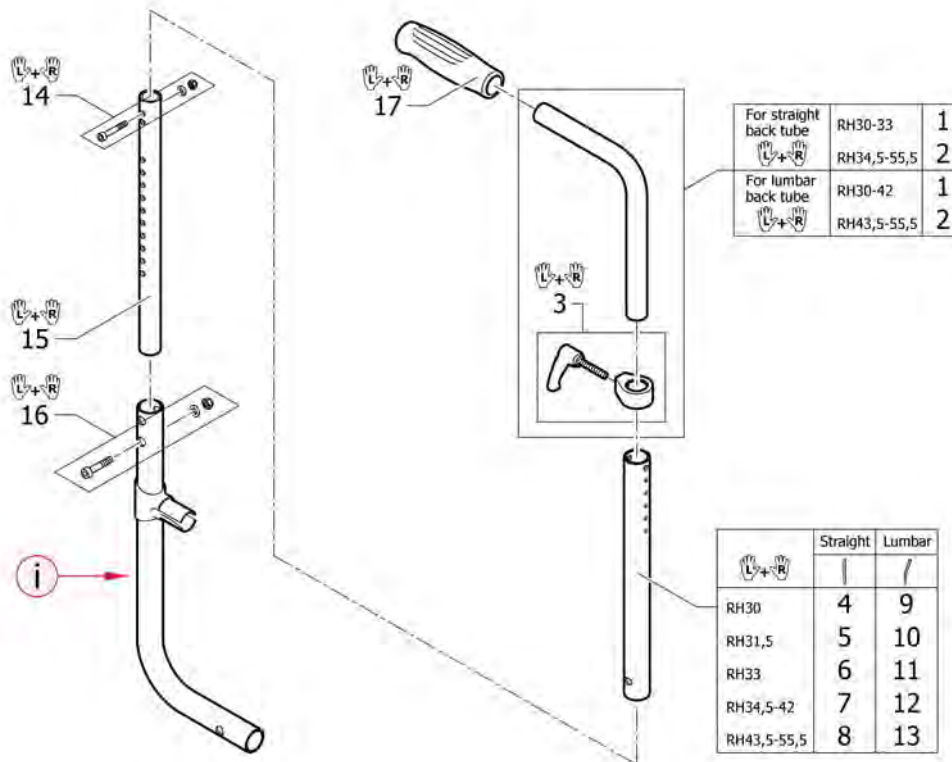

Push handles height adjustable

Pos.	Part number	Description	Valid from → until	Qty
i	-	A special rear frame is necessary. Please see chapter CHASSIS.		0
1	1438203	Height adjustable, integrated push handles standard, kit short UL/C04		1
2	1438204	Height adjustable, integrated push handles standard, kit long UL/C04		1
3	1549985	Adjusting lever for height adjustable, integrated push handles, pair		1
4	1507750	Backrest tube L.235mm straight to integrated push handles, pair		1
5	1507751	Backrest tube L.250mm straight to integrated push handles, pair		1
6	1507752	Backrest tube L.265mm straight to integrated push handles, pair		1
7	1507753	Backrest tube L.280mm straight to integrated push handles, pair		1
8	1509103	Backrest tube L.355mm straight to integrated push handles, pair		1
9	1509114	Backrest tube L.235mm lumbar to integrated push handles, pair		1
10	1509115	Backrest tube L.250mm lumbar to integrated push handles, pair		1
11	1509116	Backrest tube L.265mm lumbar to integrated push handles, pair		1
12	1509117	Backrest tube L.280mm lumbar to integrated push handles, pair		1
13	1509122	Backrest tube L.355mm lumbar to integrated push handles, pair		1
14	1509136	Screw kit for backrest tube		1
15	1507747	Telescopic tube frame-backrest, pair		1
16	1439279	Fixation kit to backrest tube		1
17	1507734	Handle black, pair		1