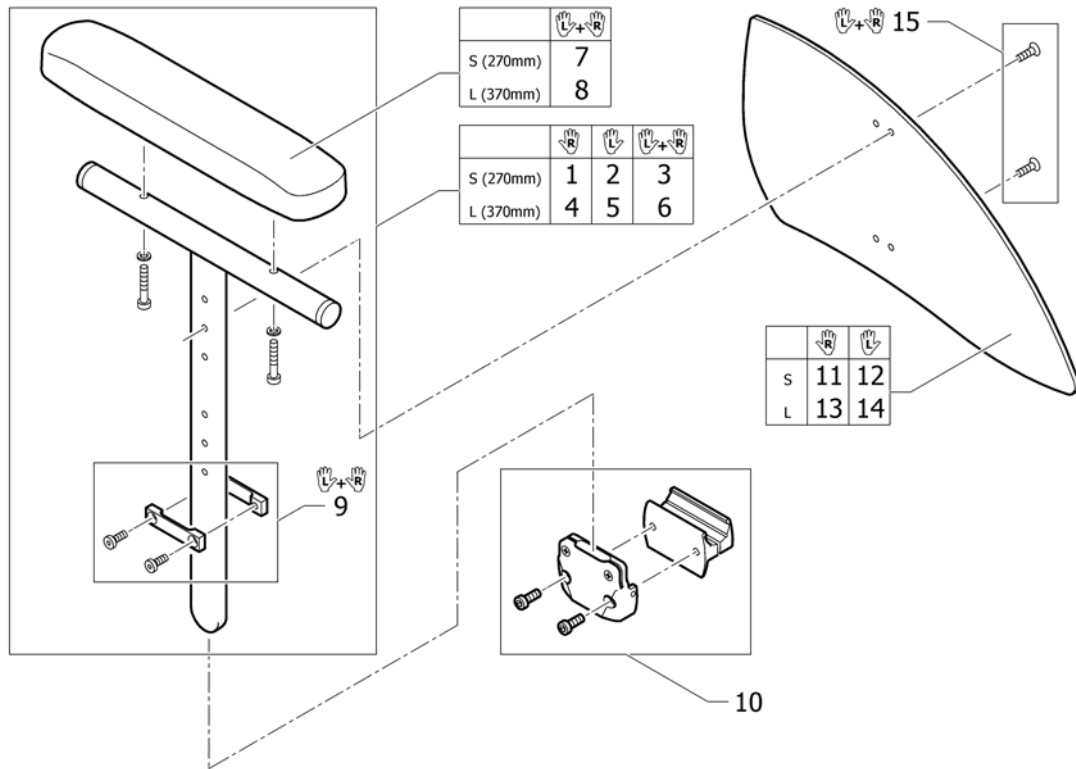

Siderest height adjustable 01.04.2008=>

Pos.	Part number	Description	Valid from → until	Qty
1	1517677	Siderest height adjustable short, right		1
2	1517678	Siderest height adjustable short, left		1
3	1517682	Siderest height adjustable short, pair		1
4	1517679	Siderest height adjustable long, right		1
5	1517680	Siderest height adjustable long, left		1
6	1517683	Siderest height adjustable long, pair		1
7	1439497	Ampad S (270mm) incl. screws, pair		1
8	1439498	Ampad L (370mm) incl. screws, pair		1
9	1517681	Siderests height clamp kit, pair		1
10	1439301	Sidepart Adaption complete		2
11	1517690	Clothes-guard small right to siderest		1
12	1517689	Clothes-guard small left to siderest		1
13	1517692	Clothes-guard large right to siderest		1
14	1517691	Clothes-guard large left to siderest		1
15	1517693	Clothes-guard fixation kit		1