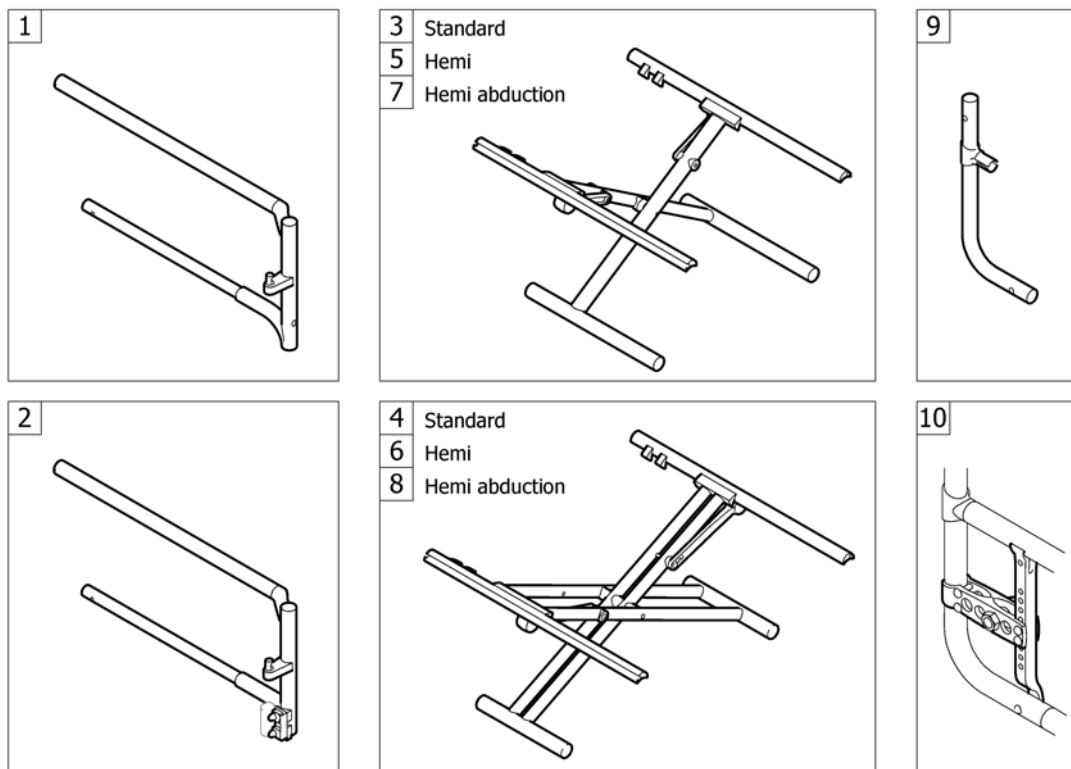

CHASSIS

Pos.	Part number	Description	Valid from → until	Qty
1	-	Front frames for flow system	2004-01-01 → 2012-12-31	1
2	-	Front frames for bearing blocks	2006-07-01 → 2012-12-31	1
3	-	Cross brace to frame standard, SB32-40	2004-01-01 → 2012-12-31	1
4	-	Cross brace to frame standard, SB42-50	2004-01-01 → 2012-12-31	1
5	-	Cross brace to frame Hemi, SB32-40	2004-01-01 → 2012-12-31	1
6	-	Cross brace to frame Hemi, SB42-50	2004-01-01 → 2012-12-31	1
7	-	Cross brace to frame Hemi abduction, SB32-40	2004-01-01 → 2012-12-31	1
8	-	Cross brace to frame Hemi abduction, SB42-50	2004-01-01 → 2012-12-31	1
9	-	Rear frames	2004-01-01 → 2012-12-31	1
10	-	Rear wheel fixation	2004-01-01 → 2012-12-31	1