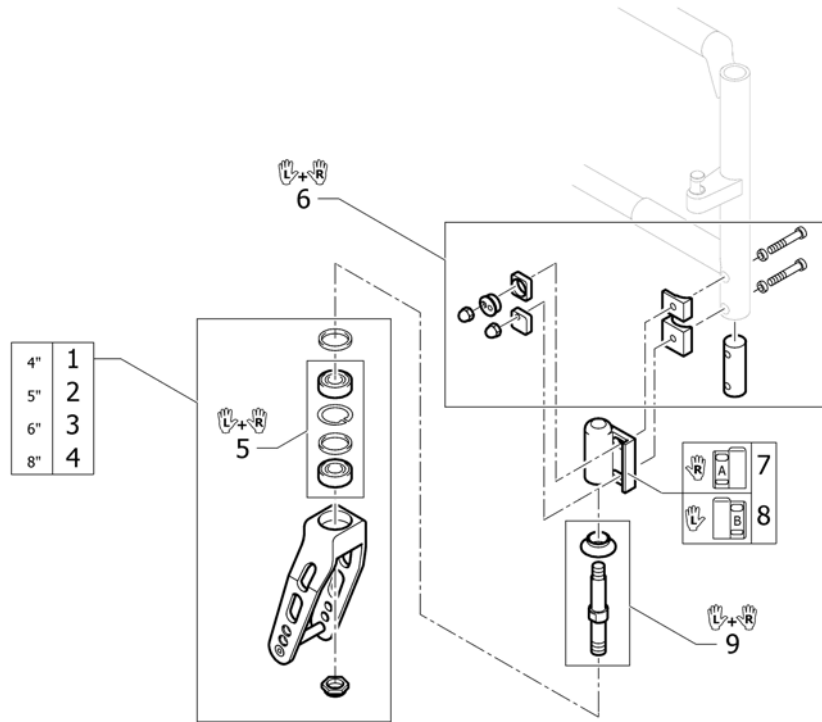

Front forks for bearing blocks

Pos.	Part number	Description	Valid from → until	Qty
1	1495565-0004	Front fork 4" to Frame ext., black anodized		2
1	1495565-0400	Front fork 4" to Frame ext., techno-anthrazit		2
1	1495565-0401	Front fork 4" to Frame ext., lemon		2
1	1495565-0402	Front fork 4" to Frame ext., apricot		2
1	1495565-0404	Front fork 5" to Frame ext., b-blue		2
1	1495565-0440	Front fork 4" to Frame ext., comet red	2007-01-01 →	2
2	1495566-0004	Front fork 5" to Frame ext., black anodized		2
2	1495566-0400	Front fork 5" to Frame ext., techno-anthrazit		2
2	1495566-0401	Front fork 5" to Frame ext., lemon		2
2	1495566-0402	Front fork 5" to Frame ext., apricot		2
2	1495566-0404	Front fork 5" to Frame ext., b-blue		2
2	1495566-0440	Front fork 5" to Frame ext., comet red	2007-01-01 →	2
3	1495567-0004	Front fork 6" to Frame ext., black anodized		2
3	1495567-0400	Front fork 6" to Frame ext., techno-anthrazit		2
3	1495567-0401	Front fork 6" to Frame ext., lemon		2
3	1495567-0402	Front fork 6" to Frame ext., apricot		2
3	1495567-0404	Front fork 6" to Frame ext., b-blue		2
3	1495567-0440	Front fork 6" to Frame ext., comet red	2007-01-01 →	2
4	1495568-0004	Front fork 8" to Frame ext., black anodized		2
4	1495568-0400	Front fork 8" to Frame ext., techno-anthrazit		2
4	1495568-0401	Front fork 8" to Frame ext., lemon		2
4	1495568-0402	Front fork 8" to Frame ext., apricot		2
4	1495568-0404	Front fork 8" to Frame ext., b-blue		2
4	1495568-0440	Front fork 8" to Frame ext., comet red	2007-01-01 →	2
5	1510219	Bearing kit		1
6	1495570	Excenter set for front fork castor		1
7	1495563-0004	Front fork castor right to Frame ext., black anodized		1
7	1495563-0400	Front fork castor right to Frame ext., techno-anthrazit		1
7	1495563-0401	Front fork castor right to Frame ext., lemon		1
7	1495563-0402	Front fork castor right to Frame ext., apricot		1
7	1495563-0404	Front fork castor right to Frame ext., b-blue		1