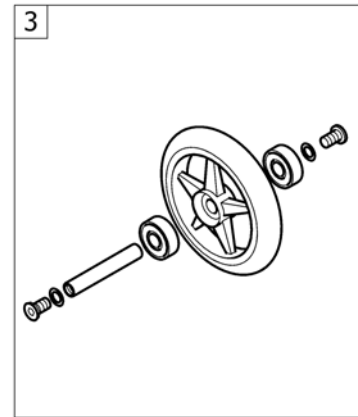

FRONT WHEELS

Pos.	Part number	Description	Valid from → until	Qty
1	-	Front forks for flow system	2004-01-01 → 2012-12-31	1
2	-	Front forks for bearing blocks	2006-07-01 → 2012-12-31	1
3	-	Front wheels	2004-01-01 → 2012-12-31	1