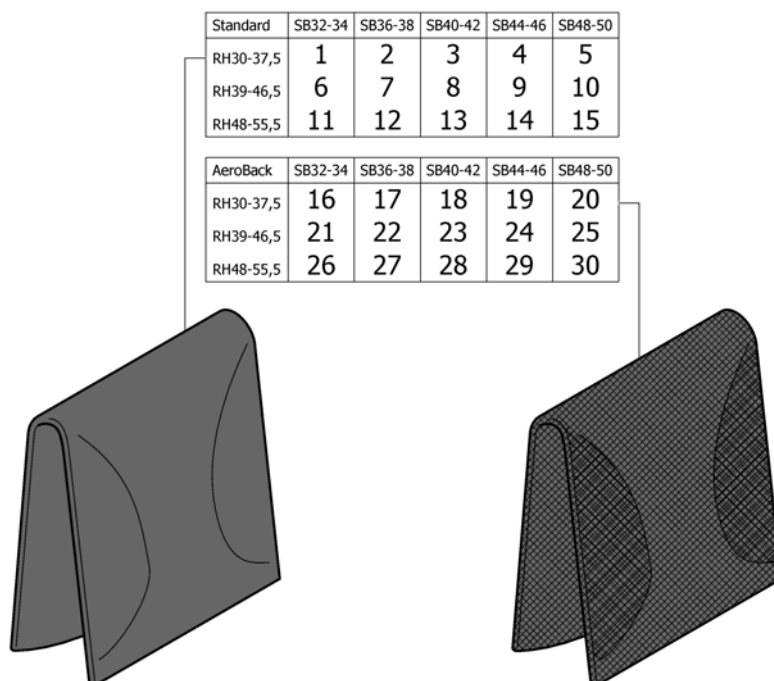

Cover to adjustable backrest

Pos.	Part number	Description	Valid from → until	Qty
1	1517522	Cover to adjustable backrest SB32-34 short <i>Replaces 1438161</i>		1
2	1517523	Cover to adjustable backrest SB36-38 short <i>Replaces 1438163</i>		1
3	1517524	Cover to adjustable backrest SB40-42 short <i>Replaces 1438165</i>		1
4	1517525	Cover to adjustable backrest SB44-46 short <i>Replaces 1438167</i>		1
5	1517526	Cover to adjustable backrest SB48-50 short <i>Replaces 1438169</i>		1
6	1517527	Cover to adjustable backrest SB32-34 medium <i>Replaces 1438378</i>		1
7	1517528	Cover to adjustable backrest SB36-38 medium <i>Replaces 1438380</i>		1
8	1517529	Cover to adjustable backrest SB40-42 medium <i>Replaces 1438382</i>		1
9	1517530	Cover to adjustable backrest SB44-46 medium <i>Replaces 1438384</i>		1
10	1517531	Cover to adjustable backrest SB48-50 medium <i>Replaces 1438386</i>		1
11	1517532	Cover to adjustable backrest SB32-34 long <i>Replaces 1438171</i>		1
12	1517533	Cover to adjustable backrest SB36-38 long <i>Replaces 1438173</i>		1
13	1517534	Cover to adjustable backrest SB40-42 long <i>Replaces 1438175</i>		1
14	1517535	Cover to adjustable backrest SB44-46 long <i>Replaces 1438177</i>		1
15	1517536	Cover to adjustable backrest SB48-50 long <i>Replaces 1438179</i>		1
16	1517537	Cover to adjustable backrest Aero SB32-34 short <i>Replaces 1438389</i>		1
17	1517538	Cover to adjustable backrest Aero SB36-38 short <i>Replaces 1438391</i>		1
18	1517539	Cover to adjustable backrest Aero SB40-42 short <i>Replaces 1438393</i>		1