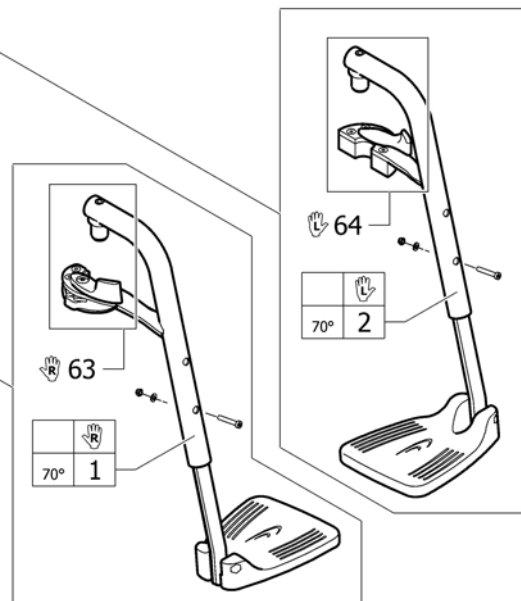

Legrest hanger 70°

70°	SB32	SB34	SB36	SB38	SB40	SB42	SB44	SB46	SB48	SB50
UL32-40	33	34	35	36	37	38	39	40	41	42
UL38-46	43	44	45	46	47	48	49	50	51	52
UL44-52	53	54	55	56	57	58	59	60	61	62

70°	SB32	SB34	SB36	SB38	SB40	SB42	SB44	SB46	SB48	SB50
UL32-40	3	4	5	6	7	8	9	10	11	12
UL38-46	13	14	15	16	17	18	19	20	21	22
UL44-52	23	24	25	26	27	28	29	30	31	32

Pos.	Part number	Description	Valid from → until	Qty
1	1438226-0419	Swing Away 70°right, silver grey		1
1	1438226-0442	Swing Away 70°right, night shimmer	2009-01-01 →	1
1	1438226-3524	Swing Away 70°right, royal red		1
1	1438226-5969	Swing Away 70°right, royal blue		1
1	1438226-9005	Swing Away 70°right, black, glossy		1
1	1438226-9119	Swing Away 70°right, black, bronze		1
2	1438227-0419	Swing Away 70° left, silver grey		1
2	1438227-0442	Swing Away 70° left, night shimmer	2009-01-01 →	1
2	1438227-3524	Swing Away 70° left, royal red		1
2	1438227-5969	Swing Away 70° left, royal blue		1
2	1438227-9005	Swing Away 70° left, black, glossy		1
2	1438227-9119	Swing Away 70° left, black, bronze		1
3	1438531-0419	Swing Away complete 70° right SB32 UL short, silver grey		1
3	1438531-0442	Swing Away complete 70° right SB32 UL short, night shimmer	2009-01-01 →	1
3	1438531-3524	Swing Away complete 70° right SB32 UL short, royal red		1
3	1438531-5969	Swing Away complete 70° right SB32 UL short, royal blue		1
3	1438531-9005	Swing Away complete 70° right SB32 UL short, black, glossy		1
3	1438531-9119	Swing Away complete 70° right SB32 UL short, black, bronze		1
4	1438532-0419	Swing Away complete 70° right SB34 UL short, silver grey		1
4	1438532-0442	Swing Away complete 70° right SB34 UL short, night shimmer	2009-01-01 →	1
4	1438532-3524	Swing Away complete 70° right SB34 UL short, royal red		1
4	1438532-5969	Swing Away complete 70° right SB34 UL short, royal blue		1
4	1438532-9005	Swing Away complete 70° right SB34 UL short, black, glossy		1
4	1438532-9119	Swing Away complete 70° right SB34 UL short, black, bronze		1
5	1438533-0419	Swing Away complete 70° right SB36 UL short, silver grey		1
5	1438533-0442	Swing Away complete 70° right SB36 UL short, night shimmer	2009-01-01 →	1
5	1438533-3524	Swing Away complete 70° right SB36 UL short, royal red		1
5	1438533-5969	Swing Away complete 70° right SB36 UL short, royal blue		1
5	1438533-9005	Swing Away complete 70° right SB36 UL short, black, glossy		1
5	1438533-9119	Swing Away complete 70° right SB36 UL short, black, bronze		1
6	1438534-0419	Swing Away complete 70° right SB38 UL short, silver grey		1