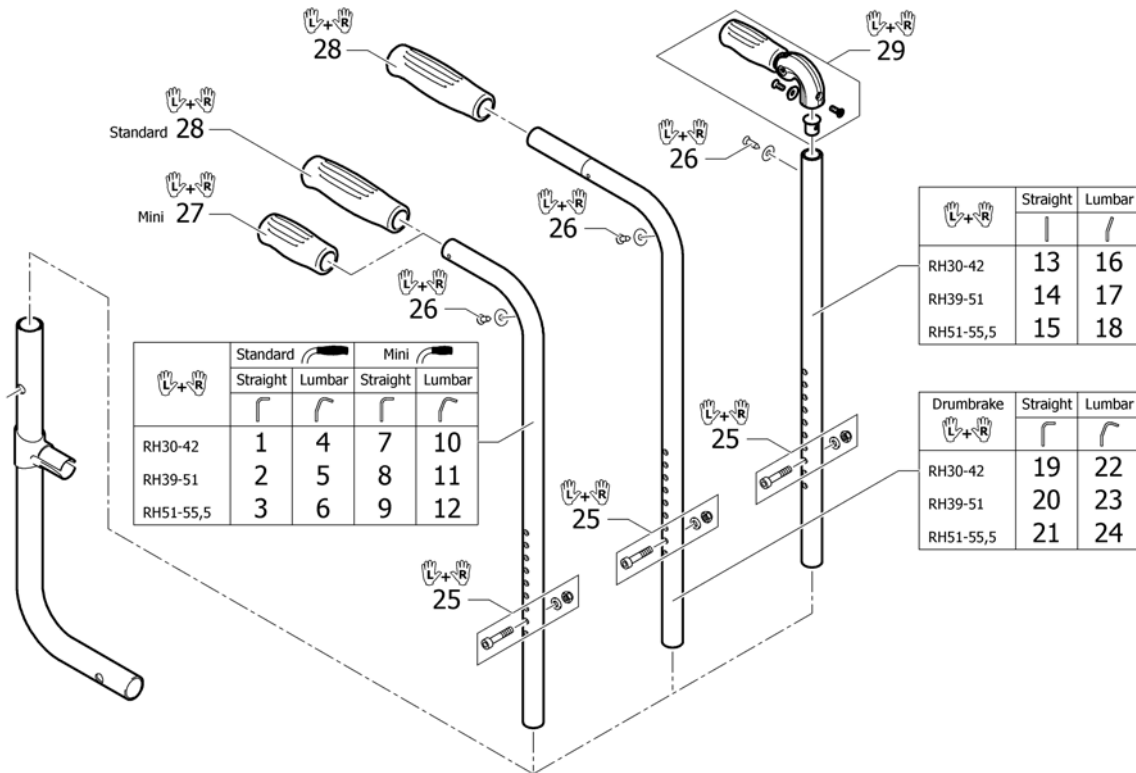

Push handles for backrest standard

Pos.	Part number	Description	Valid from → until	Qty
1	1507721	Push handles standard, short, pair		1
2	1507722	Push handles standard, medium, pair		1
3	1507723	Push handles standard, long, pair		1
4	1507724	Push handles standard lumbar short, pair		1
5	1507725	Push handles standard lumbar medium, pair		1
6	1507726	Push handles standard lumbar long, pair		1
7	1525336	Push handles mini, short, pair		1
8	1525337	Push handles mini, medium, pair		1
9	1525338	Push handles mini, long, pair		1
10	1525339	Push handles mini lumbar short, pair		1
11	1525340	Push handles mini lumbar medium, pair		1
12	1525341	Push handles mini lumbar long, pair		1
13	1507715	Backrest tube straight short to foldable push handles, pair		1
14	1507716	Backrest tube straight medium to foldable push handles, pair		1
15	1507717	Backrest tube straight long to foldable push handles, pair		1
16	1507718	Backrest tube lumbar short to foldable push handles, pair		1
17	1507719	Backrest tube lumbar medium to foldable push handles, pair		1
18	1507720	Backrest tube lumbar long to foldable push handles, pair		1
19	1507727	Push handles short to drum brake, pair		1
20	1507728	Push handles medium to drum brake, pair		1
21	1507729	Push handles long to drum brake, pair		1
22	1507730	Push handles lumbar short to drum brake, pair		1
23	1507731	Push handles lumbar medium to drum brake, pair		1
24	1507732	Push handles lumbar long to drum brake, pair		1
25	1439279	Fixation kit to backrest tube		1
26	1432083	Fixation kit for backrest band		1
27	1525126	Handle black, mini, pair		1
28	1507734	Handle black, pair		1
29	1507733	Push handles foldable, pair		1