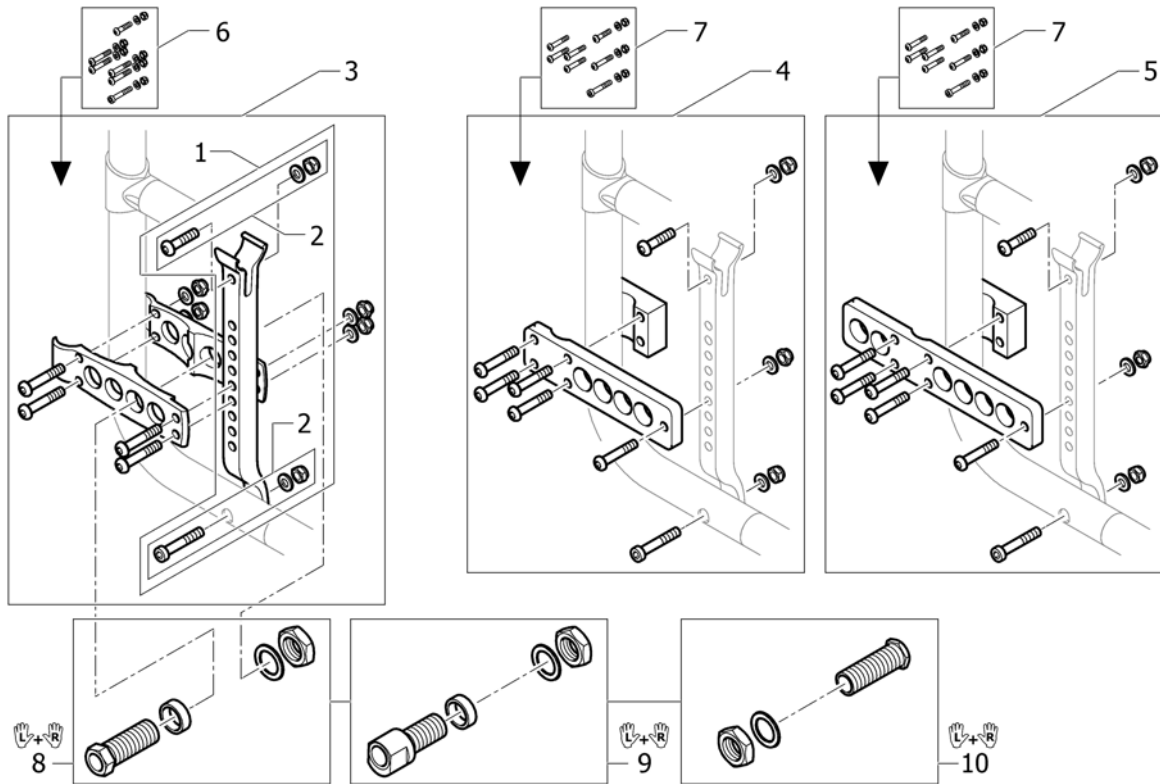

Rear wheel fixation

Pos.	Part number	Description	Valid from → until	Qty
1	1437977-0004	Adapterplate support kit, black anodized		2
1	1437977-0400	Adapterplate support kit, techno-anthrazit		2
1	1437977-0401	Adapterplate support kit, lemon		2
1	1437977-0402	Adapterplate support kit, apricot		2
1	1437977-0404	Adapterplate support kit, b-blue		2
1	1437977-0440	Adapterplate support kit, comet red	2007-01-01 →	2
2	1437978	fixation kit to adapter plate mounting		1
3	1445275-0004	adapterplate set black		2
3	1445275-0400	adapterplate set Tecno		2
3	1445275-0401	adapterplate set Lemon		2
3	1445275-0402	adapterplate set Apricot		2
3	1445275-0404	adapterplate set B-Blue		2
3	1445275-0440	adapterplate set comet red	2007-01-01 →	2
4	1437980-0004	Adapterplate support kit at drumbrake and 4° with siderest		2
5	1439466	Adapterplate set for Rearwhelextension		2
6	1437981	fixation kit for adapter plate supporter		1
7	1439481	fixation kit to adapter plate, drum brake		1
8	1437982	Adaptersleeve set 1°, pair		1
9	1437983	Adaptersleeve set 4°, pair		1
10	1527082	Adaptersleeve set 1° for siderest with desc function, pair	2008-12-08 →	1