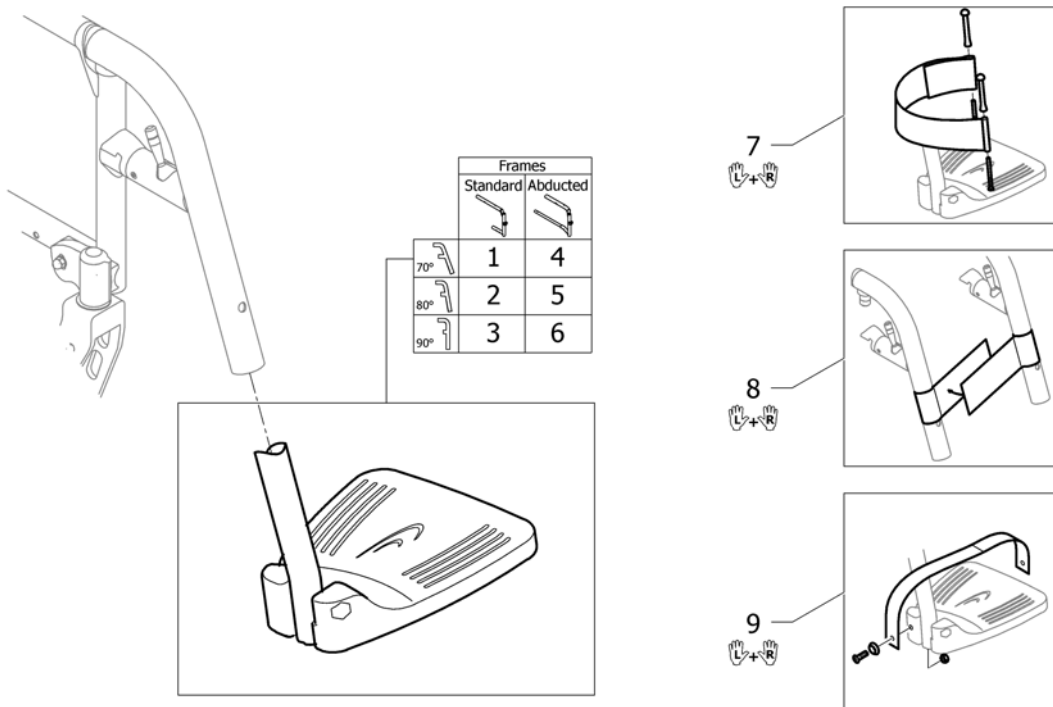

Footrest 2-piece

Pos.	Part number	Description	Valid from → until	Qty
1	-	Footrest 2-pieces for swing away 70° on front frames standard		1
2	-	Footrest 2-pieces for swing away 80° on front frames standard		1
3	-	Footrest 2-pieces for swing away 90° on front frames standard		1
4	-	Footrest 2-pieces for swing away 70° on front frames abducted		1
5	-	Footrest 2-pieces for swing away 80° on front frames abducted		1
6	-	Footrest 2-pieces for swing away 90° on front frames abducted		1
7	1437834	Heel loop kit short		1
8	1536082	Calf strap 2-pcs complete		1
9	1438143	instep strap UL/C04	2009-10-01 → 2012-12-31	1