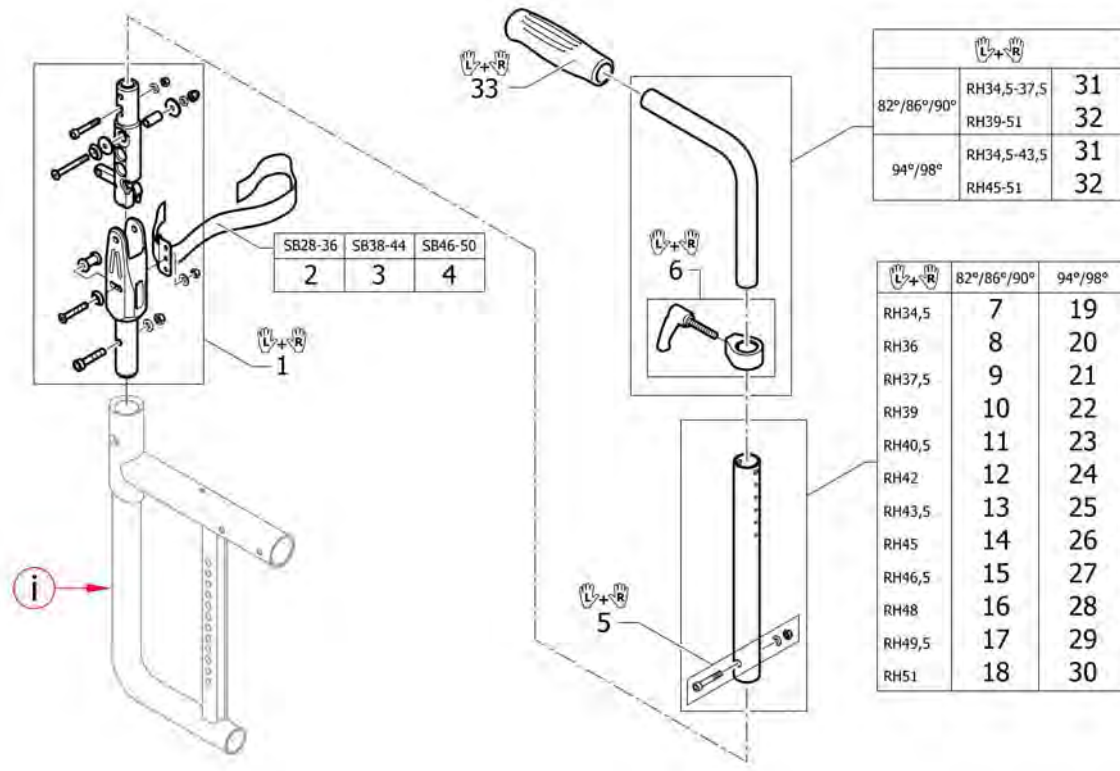

Push handles height adjustable for backrest foldable and angle adjustable

Pos.	Part number	Description	Valid from → until	Qty
i	-	A special rear frame is necessary. Please see chapter CHASSIS.		0
1	1540054	Hinge kit to backrest foldable, pair		1
2	1540066	Backrest band short for backrest foldable		1
3	1540067	Backrest band medium for backrest foldable		1
4	1540068	Backrest band long for backrest foldable		1
5	1540071	Screw kit for backrest tube		1
6	1549985	Adjusting lever for height adjustable, integrated push handles, pair		1
7	1507751	Backrest tube L.250mm straight to integrated push handles, pair		1
8	1507752	Backrest tube L.265mm straight to integrated push handles, pair		1
9	1507753	Backrest tube L.280mm straight to integrated push handles, pair		1
10	1507862	Backrest tube L.295mm straight to integrated push handles, pair		1
11	1508438	Backrest tube L.310mm straight to integrated push handles, pair		1
12	1508466	Backrest tube L.325mm straight to integrated push handles, pair		1
13	1508498	Backrest tube L.340mm straight to integrated push handles, pair		1
14	1509103	Backrest tube L.355mm straight to integrated push handles, pair		1
15	1509104	Backrest tube L.370mm straight to integrated push handles, pair		1
16	1509105	Backrest tube L.385mm straight to integrated push handles, pair		1
17	1509106	Backrest tube L.400mm straight to integrated push handles, pair		1
18	1509107	Backrest tube L.415mm straight to integrated push handles, pair		1
19	1509115	Backrest tube L.250mm lumbar to integrated push handles, pair		1
20	1509116	Backrest tube L.265mm lumbar to integrated push handles, pair		1
21	1509117	Backrest tube L.280mm lumbar to integrated push handles, pair		1
22	1509118	Backrest tube L.295mm lumbar to integrated push handles, pair		1
23	1509119	Backrest tube L.310mm lumbar to integrated push handles, pair		1
24	1509120	Backrest tube L.325mm lumbar to integrated push handles, pair		1
25	1509121	Backrest tube L.340mm lumbar to integrated push handles, pair		1
26	1509122	Backrest tube L.355mm lumbar to integrated push handles, pair		1
27	1509123	Backrest tube L.370mm lumbar to integrated push handles, pair		1
28	1509124	Backrest tube L.385mm lumbar to integrated push handles, pair		1
29	1509125	Backrest tube L.400mm lumbar to integrated push handles, pair		1
30	1509126	Backrest tube L.415mm lumbar to integrated push handles, pair		1