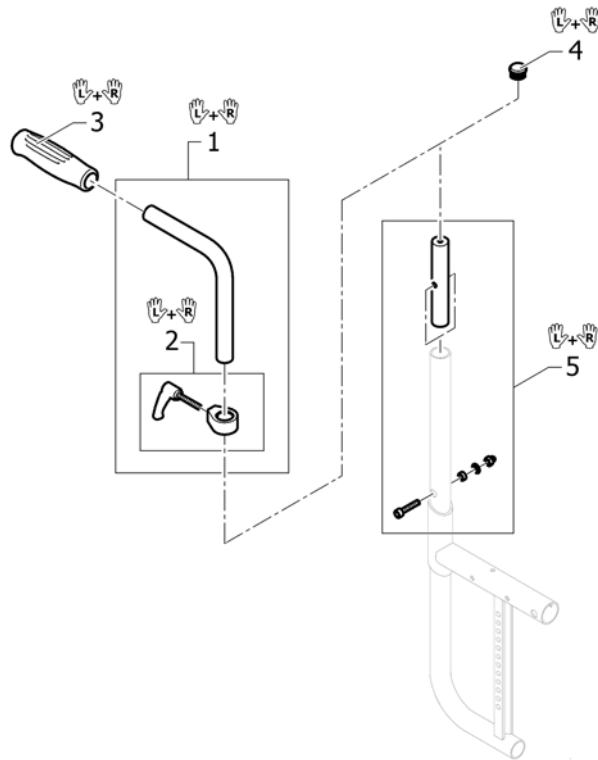

Küschall backrest parts for Matrix backs

Pos.	Part number	Description	Valid from → until	Qty
1	1438203	Height adjustable, integrated push handles standard, kit short UL/C04		1
2	1549985	Adjusting lever for height adjustable, integrated push handles, pair		1
3	1507734	Handle black, pair		1
4	1561018	Tube plug Ø24mm, pair		1
5	SP1602179	Backrest bolt with fixation, pair		1