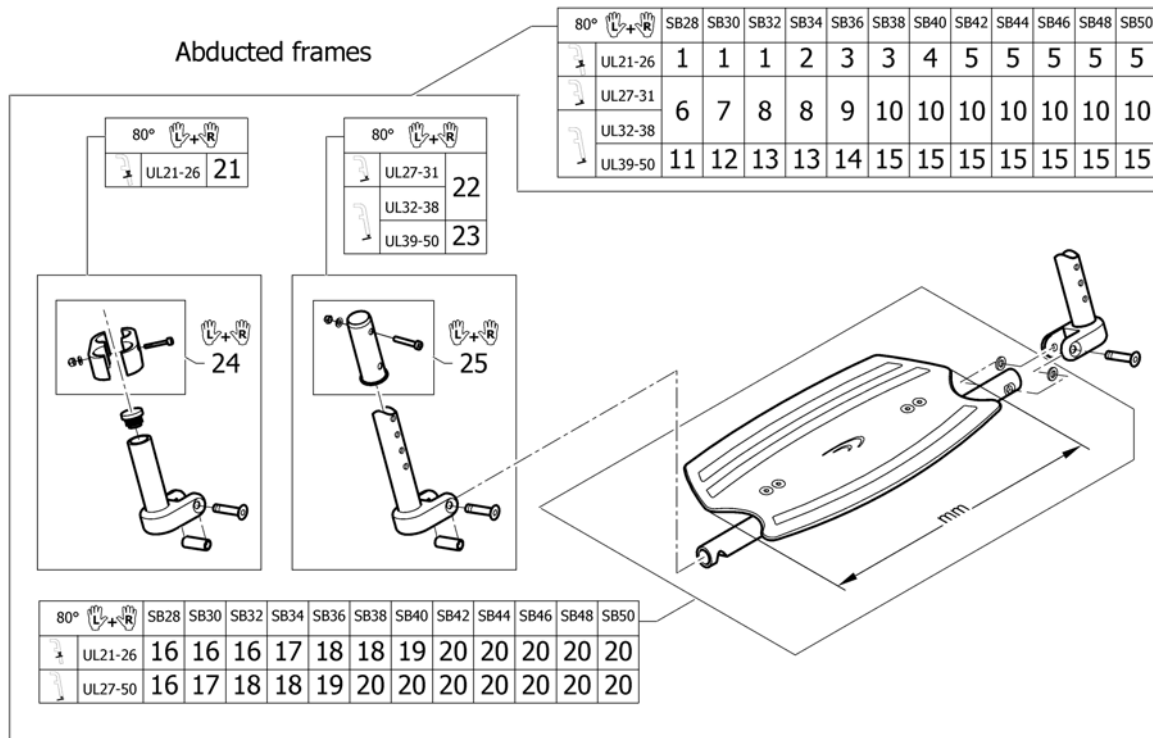

Footrest 1-piece for swing away 80° on front frames abducted

Pos.	Part number	Description	Valid from → until	Qty
1	1550591	Footrest 1-piece complete, 193mm, high mounted		1
2	1550592	Footrest 1-piece complete, 222mm, high mounted		1
3	1550593	Footrest 1-piece complete, 250mm, high mounted		1
4	1550594	Footrest 1-piece complete, 280mm, high mounted		1
5	1550595	Footrest 1-piece complete, 308mm, high mounted		1
6	1550574	Footrest 1-piece complete, 193mm, short		1
7	1550575	Footrest 1-piece complete, 222mm, short		1
8	1550576	Footrest 1-piece complete, 250mm, short		1
9	1550577	Footrest 1-piece complete, 280mm, short		1
10	1550578	Footrest 1-piece complete, 308mm, short		1
11	1550579	Footrest 1-piece complete, 193mm, long		1
12	1550580	Footrest 1-piece complete, 222mm, long		1
13	1550581	Footrest 1-piece complete, 250mm, long		1
14	1550582	Footrest 1-piece complete, 280mm, long		1
15	1550583	Footrest 1-piece complete, 308mm, long		1
16	1550584	Footrest 1-piece 193mm		1
17	1550585	Footrest 1-piece 222mm		1
18	1550586	Footrest 1-piece 250mm		1
19	1550587	Footrest 1-piece 280mm		1
20	1550588	Footrest 1-piece 308mm		1
21	1550590	Telescopic tube kit for footrest 1-piece , high mounted, pair		1
22	1535982	Telescopic tube kit for footrest 1-piece short, pair		1
23	1535983	Telescopic tube kit for footrest 1-piece long, pair		1
24	1544613	Clamping kit for footrest high mounted, pair		1
25	1532398	Fixation kit footplate telescope		1