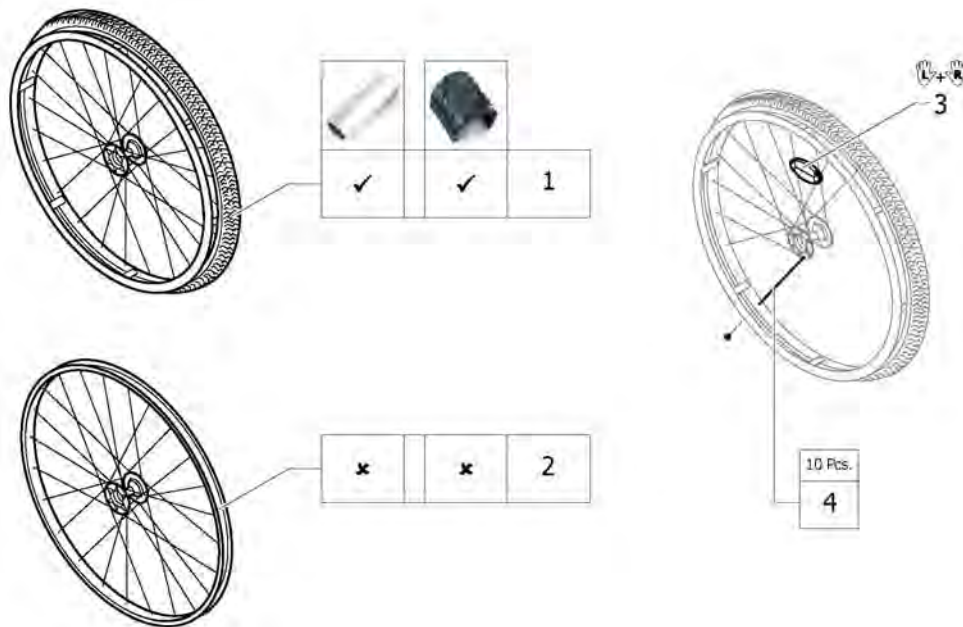

Mountain bike wheel

Pos.	Part number	Description	Valid from → until	Qty
1	1517875	Rear wheel 24", Mountain Bike, handrim alu, tyre MTB		2
2	1529327	Rear wheel Mountain Bike 24", without handrim, without tyre		2
3	1571073	Spokereflection, pair <i>Replaces 220.1033</i>		1
4	1579085	Spokes kit for Mountain Bike wheel, 10 Pcs.		1