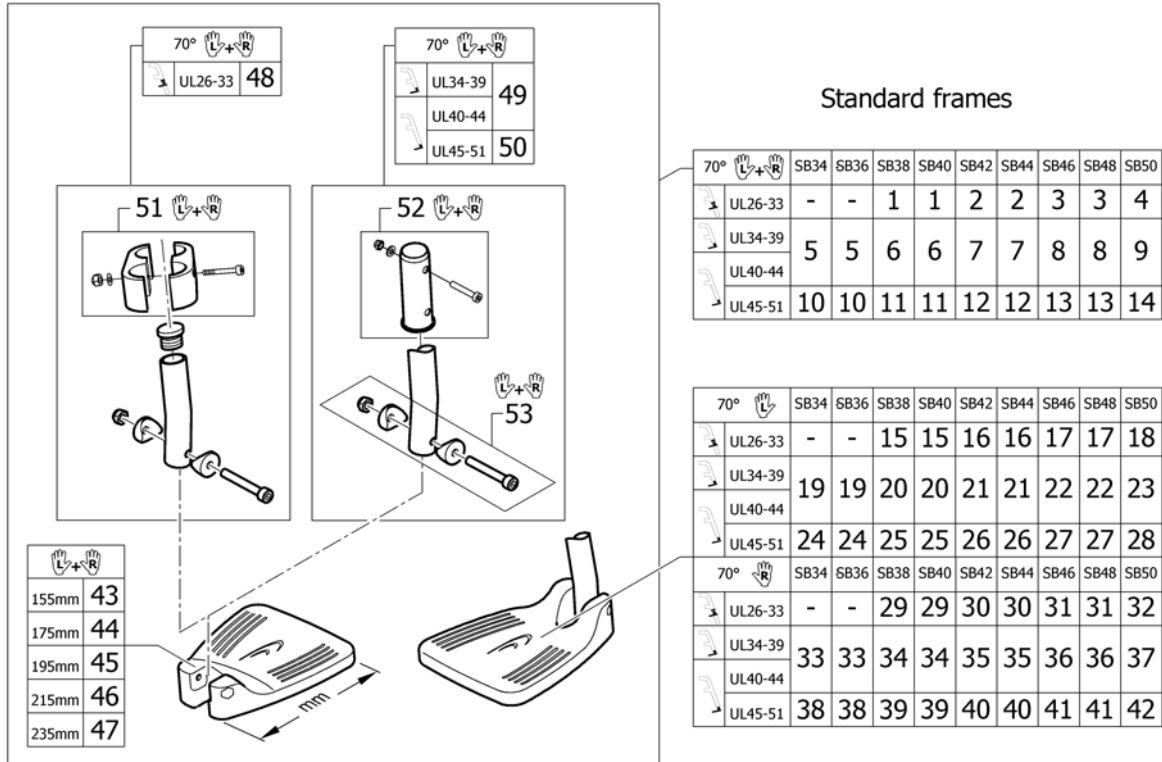

Footrest 2-pieces for swing away 70° on front frames standard

Pos.	Part number	Description	Valid from → until	Qty
1	1544821	Footrest 2-pc. 155mm, for frame 70° & 80° high mounted, pair, complete		1
2	1544822	Footrest 2-pc. 175mm, for frame 70° & 80° high mounted, pair, complete		1
3	1544823	Footrest 2-pc. 195mm, for frame 70° & 80° high mounted, pair, complete		1
4	1544824	Footrest 2-pc. 215mm, for frame 70° & 80° high mounted, pair, complete		1
5	1544826	Footrest 2-pc. 155mm, for frame 70° & 80° short, pair, complete		1
6	1544827	Footrest 2-pc. 175mm, for frame 70° & 80° short, pair, complete		1
7	1544828	Footrest 2-pc. 195mm, for frame 70° & 80° short, pair, complete		1
8	1544906	Footrest 2-pc. 215mm, for frame 70° & 80° short, pair, complete		1
9	1544907	Footrest 2-pc. 235mm, for frame 70° & 80° short, pair, complete		1
10	1544908	Footrest 2-pc. 155mm, for frame 70° & 80° long, pair, complete		1
11	1544909	Footrest 2-pc. 175mm, for frame 70° & 80° long, pair, complete		1
12	1544910	Footrest 2-pc. 195mm, for frame 70° & 80° long, pair, complete		1
13	1544911	Footrest 2-pc. 215mm, for frame 70° & 80° long, pair, complete		1
14	1544912	Footrest 2-pc. 235mm, for frame 70° & 80° long, pair, complete		1
15	1544913	Footrest 2-pc. 155mm, for frame 70° & 80° high mounted, left, complete		1
16	1544914	Footrest 2-pc. 175mm, for frame 70° & 80° high mounted, left, complete		1
17	1544915	Footrest 2-pc. 195mm, for frame 70° & 80° high mounted, left, complete		1
18	1544916	Footrest 2-pc. 215mm, for frame 70° & 80° high mounted, left, complete		1
19	1545357	Footrest 2-pc. 155mm, for frame 70° & 80° short, left, complete		1
20	1545358	Footrest 2-pc. 175mm, for frame 70° & 80° short, left, complete		1
21	1545359	Footrest 2-pc. 195mm, for frame 70° & 80° short, left, complete		1
22	1545360	Footrest 2-pc. 215mm, for frame 70° & 80° short, left, complete		1
23	1545361	Footrest 2-pc. 235mm, for frame 70° & 80° short, left, complete		1
24	1545362	Footrest 2-pc. 155mm, for frame 70° & 80° long, left, complete		1
25	1545363	Footrest 2-pc. 175mm, for frame 70° & 80° long, left, complete		1
26	1545364	Footrest 2-pc. 195mm, for frame 70° & 80° long, left, complete		1
27	1545365	Footrest 2-pc. 215mm, for frame 70° & 80° long, left, complete		1
28	1545366	Footrest 2-pc. 235mm, for frame 70° & 80° long, left, complete		1
29	1545367	Footrest 2-pc. 155mm, for frame 70° & 80° high mounted, right, complete		1
30	1545368	Footrest 2-pc. 175mm, for frame 70° & 80° high mounted, right, complete		1
31	1545369	Footrest 2-pc. 195mm, for frame 70° & 80° high mounted, right, complete		1