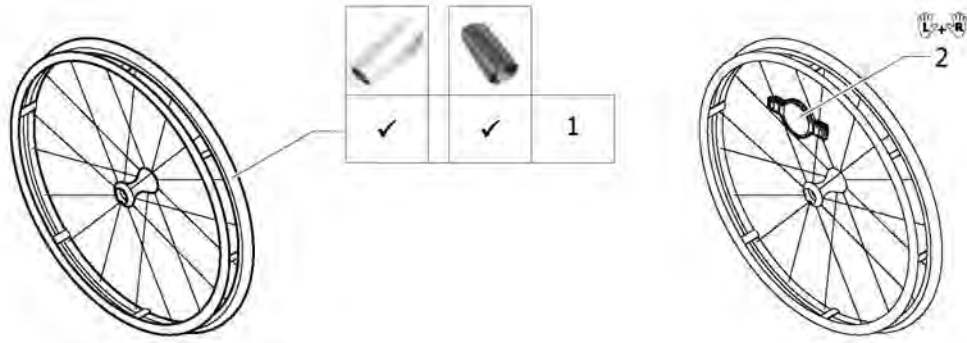

Pos.	Part number	Description	Valid from → until	Qty
1	1578804	Ultra-light fibre wheel with tyre Schwalbe One <i>Replaces 1547628</i>	2013-11-20 → 2013-12-31	2
2	1571088	Spoke reflection for Spinergy wheel, pair <i>Replaces 1451931</i>		1