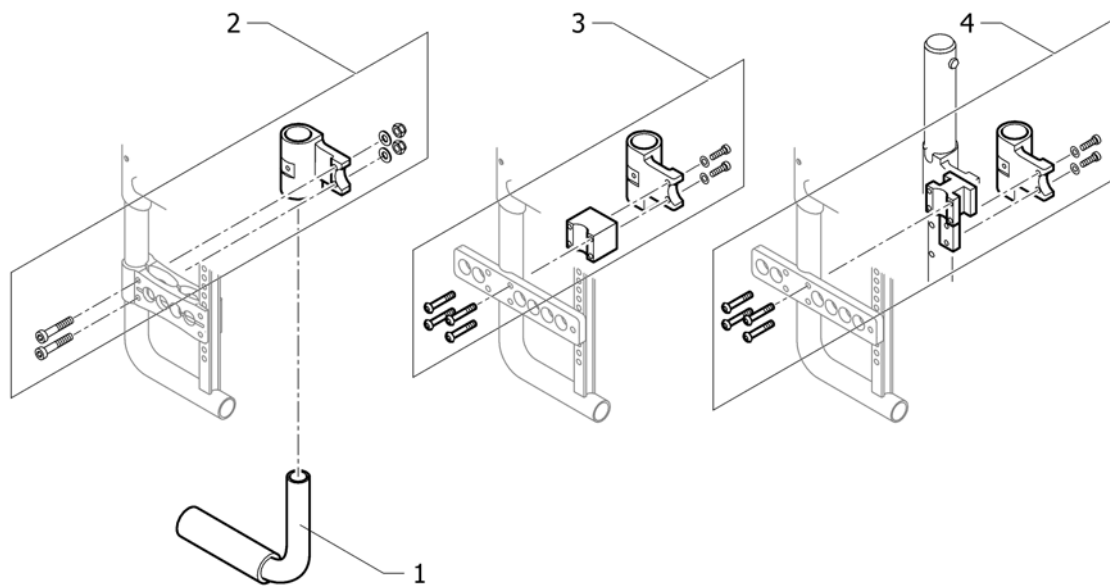

Tipper aid

Pos.	Part number	Description	Valid from → until	Qty
1	1438213	Tipper-Aid complete UL/C04		1
2	1532010	Adaptation holder set (standard adapter plate)		1
3	1532011	Adaptation holder kit (adapter plate for rear wheel ext. or drum brake)		2
4	1532012	Adaptation holder kit for 2nd Adaptation (adapter plate for rear wheel ext. or drum brake)		2