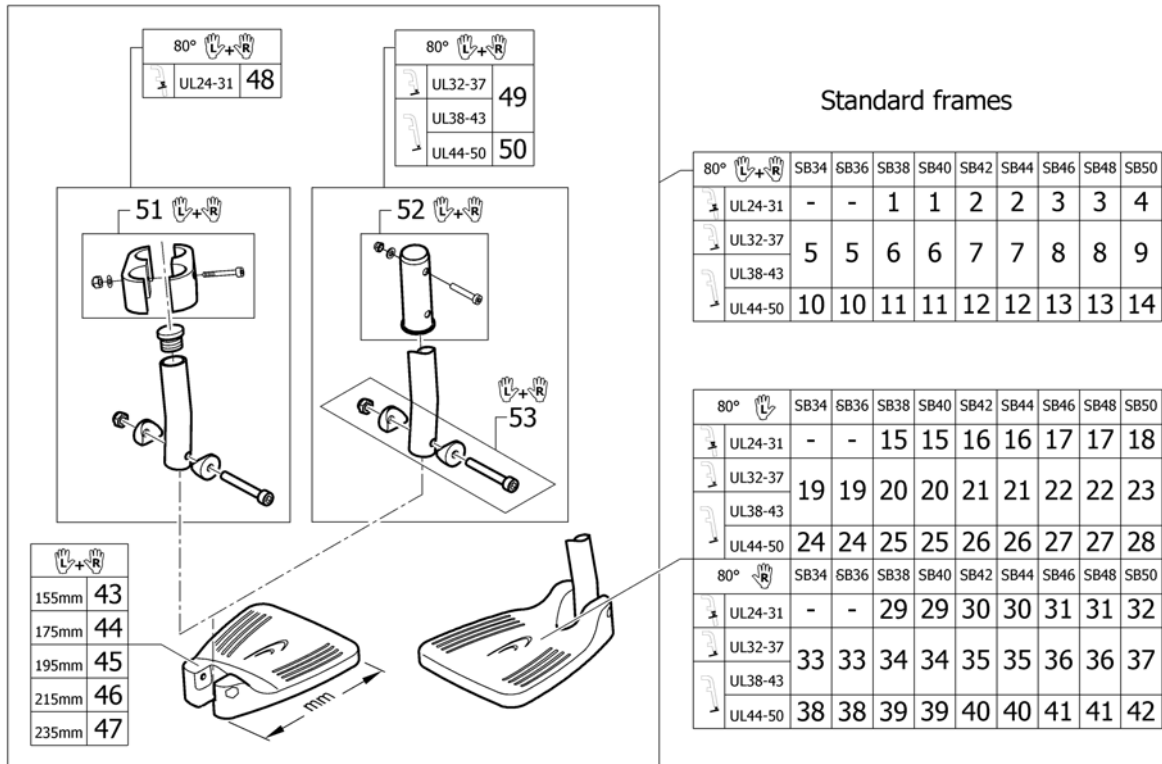

Footrest 2-pieces for swing away 80° on front frames standard

Pos.	Part number	Description	Valid from → until	Qty
1	1544821	Footrest 2-pc. 155mm, for frame 70° & 80° high mounted, pair, complete		1
2	1544822	Footrest 2-pc. 175mm, for frame 70° & 80° high mounted, pair, complete		1
3	1544823	Footrest 2-pc. 195mm, for frame 70° & 80° high mounted, pair, complete		1
4	1544824	Footrest 2-pc. 215mm, for frame 70° & 80° high mounted, pair, complete		1
5	1544826	Footrest 2-pc. 155mm, for frame 70° & 80° short, pair, complete		1
6	1544827	Footrest 2-pc. 175mm, for frame 70° & 80° short, pair, complete		1
7	1544828	Footrest 2-pc. 195mm, for frame 70° & 80° short, pair, complete		1
8	1544906	Footrest 2-pc. 215mm, for frame 70° & 80° short, pair, complete		1
9	1544907	Footrest 2-pc. 235mm, for frame 70° & 80° short, pair, complete		1
10	1544908	Footrest 2-pc. 155mm, for frame 70° & 80° long, pair, complete		1
11	1544909	Footrest 2-pc. 175mm, for frame 70° & 80° long, pair, complete		1
12	1544910	Footrest 2-pc. 195mm, for frame 70° & 80° long, pair, complete		1
13	1544911	Footrest 2-pc. 215mm, for frame 70° & 80° long, pair, complete		1
14	1544912	Footrest 2-pc. 235mm, for frame 70° & 80° long, pair, complete		1
15	1544913	Footrest 2-pc. 155mm, for frame 70° & 80° high mounted, left, complete		1
16	1544914	Footrest 2-pc. 175mm, for frame 70° & 80° high mounted, left, complete		1
17	1544915	Footrest 2-pc. 195mm, for frame 70° & 80° high mounted, left, complete		1
18	1544916	Footrest 2-pc. 215mm, for frame 70° & 80° high mounted, left, complete		1
19	1545357	Footrest 2-pc. 155mm, for frame 70° & 80° short, left, complete		1
20	1545358	Footrest 2-pc. 175mm, for frame 70° & 80° short, left, complete		1
21	1545359	Footrest 2-pc. 195mm, for frame 70° & 80° short, left, complete		1
22	1545360	Footrest 2-pc. 215mm, for frame 70° & 80° short, left, complete		1
23	1545361	Footrest 2-pc. 235mm, for frame 70° & 80° short, left, complete		1
24	1545362	Footrest 2-pc. 155mm, for frame 70° & 80° long, left, complete		1
25	1545363	Footrest 2-pc. 175mm, for frame 70° & 80° long, left, complete		1
26	1545364	Footrest 2-pc. 195mm, for frame 70° & 80° long, left, complete		1
27	1545365	Footrest 2-pc. 215mm, for frame 70° & 80° long, left, complete		1
28	1545366	Footrest 2-pc. 235mm, for frame 70° & 80° long, left, complete		1
29	1545367	Footrest 2-pc. 155mm, for frame 70° & 80° high mounted, right, complete		1
30	1545368	Footrest 2-pc. 175mm, for frame 70° & 80° high mounted, right, complete		1
31	1545369	Footrest 2-pc. 195mm, for frame 70° & 80° high mounted, right, complete		1