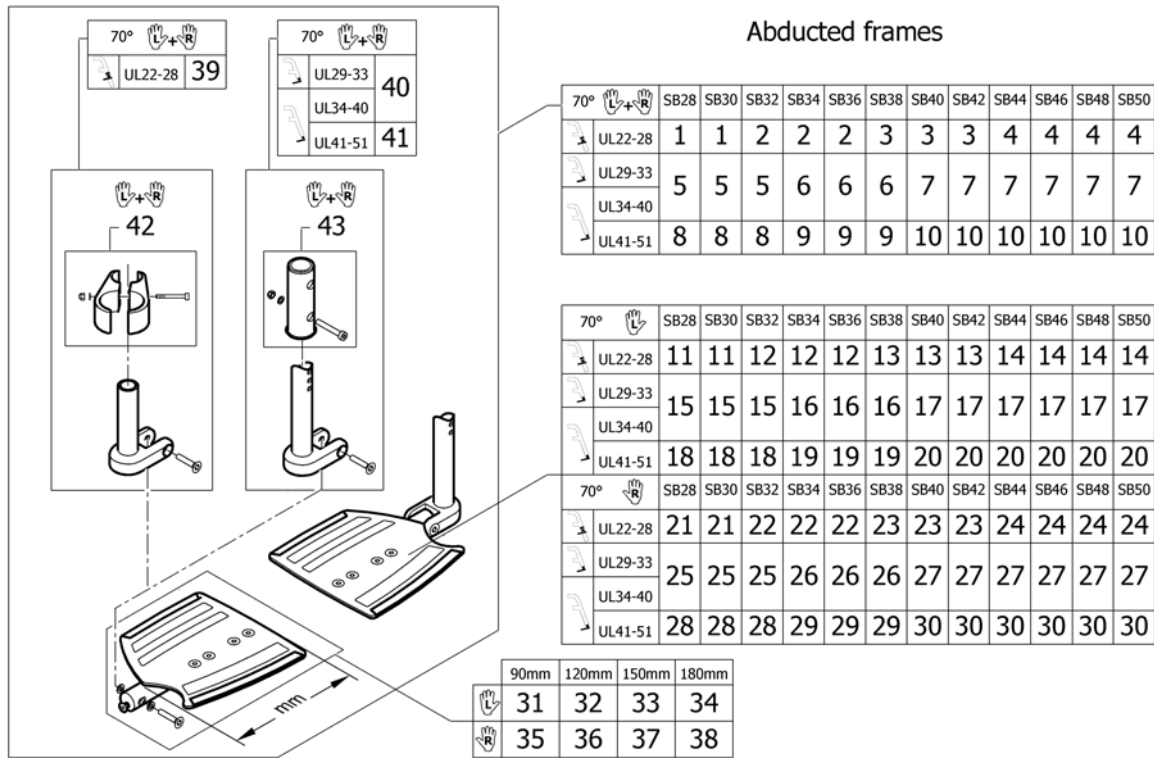

Footrest carbon 2-pieces for swing away 70° on front frames abducted

Pos.	Part number	Description	Valid from → until	Qty
1	1545434	Footrest carbon 2-pc. 90mm, high mounted, pair, complete		1
2	1545435	Footrest carbon 2-pc. 120mm, high mounted, pair, complete		1
3	1545436	Footrest carbon 2-pc. 150mm, high mounted, pair, complete		1
4	1545437	Footrest carbon 2-pc. 180mm, high mounted, pair, complete		1
5	1545439	Footrest carbon 2-pc. 120mm, short, pair, complete		1
6	1545440	Footrest carbon 2-pc. 150mm, short, pair, complete		1
7	1545441	Footrest carbon 2-pc. 180mm, short, pair, complete		1
8	1545443	Footrest carbon 2-pc. 120mm, long, pair, complete		1
9	1545444	Footrest carbon 2-pc. 150mm, long, pair, complete		1
10	1545445	Footrest carbon 2-pc. 180mm, long, pair, complete		1
11	1545772	Footrest carbon 2-pc. 90mm, high mounted, left, complete		1
12	1545773	Footrest carbon 2-pc. 120mm, high mounted, left, complete		1
13	1545774	Footrest carbon 2-pc. 150mm, high mounted, left, complete		1
14	1545775	Footrest carbon 2-pc. 180mm, high mounted, left, complete		1
15	1545777	Footrest carbon 2-pc. 120mm, short, left, complete		1
16	1545778	Footrest carbon 2-pc. 150mm, short, left, complete		1
17	1545779	Footrest carbon 2-pc. 180mm, short, left, complete		1
18	1545781	Footrest carbon 2-pc. 120mm, long, left, complete		1
19	1545782	Footrest carbon 2-pc. 150mm, long, left, complete		1
20	1545783	Footrest carbon 2-pc. 180mm, long, left, complete		1
21	1545760	Footrest carbon 2-pc. 90mm, high mounted, right, complete		1
22	1545761	Footrest carbon 2-pc. 120mm, high mounted, right, complete		1
23	1545762	Footrest carbon 2-pc. 150mm, high mounted, right, complete		1
24	1545763	Footrest carbon 2-pc. 180mm, high mounted, right, complete		1
25	1545765	Footrest carbon 2-pc. 120mm, short, right, complete		1
26	1545766	Footrest carbon 2-pc. 150mm, short, right, complete		1
27	1545767	Footrest carbon 2-pc. 180mm, short, right, complete		1
28	1545769	Footrest carbon 2-pc. 120mm, long, right, complete		1
29	1545770	Footrest carbon 2-pc. 150mm, long, right, complete		1
30	1545771	Footrest carbon 2-pc. 180mm, long, right, complete		1
31	1545450	Footrest carbon 2-pc. 90mm, left		1