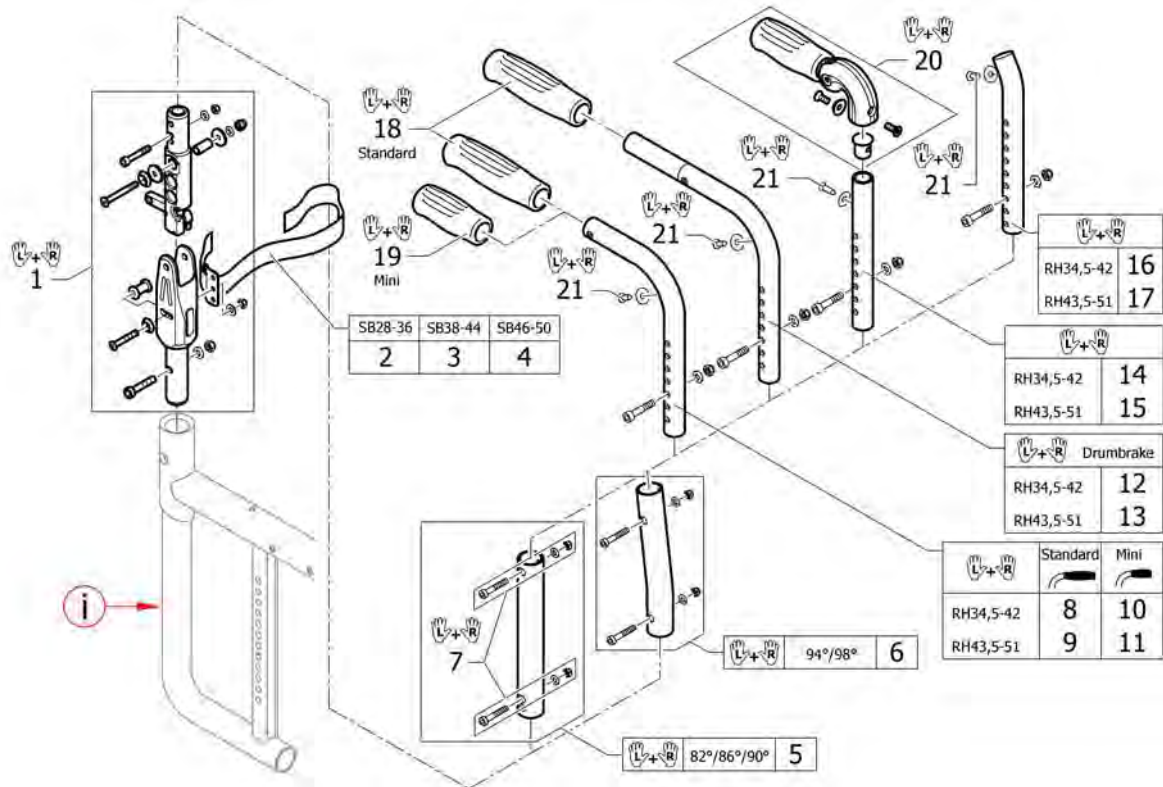

Push handles for backrest foldable and angle adjustable

Pos.	Part number	Description	Valid from → until	Qty
i	-	A special rear frame is necessary. Please see chapter CHASSIS.		0
1	1540054	Hinge kit to backrest foldable, pair		1
2	1540066	Backrest band short for backrest foldable		1
3	1540067	Backrest band medium for backrest foldable		1
4	1540068	Backrest band long for backrest foldable		1
5	1540063	Tube kit medium to angle adjustable back		1
6	1540064	Tube kit lumbar to angle adjustable back		1
7	1540065	Screw kit for telescopic tube		1
8	1540055	Push handles standard, XS, pair		1
9	1540056	Push handles standard, S, pair		1
10	1540069	Push handles mini, XS, pair		1
11	1540070	Push handles mini, S, pair		1
12	1540057	Push handles XS to drum brake, pair		1
13	1540058	Push handles S to drum brake, pair		1
14	1540059	Backrest tube straight XS to foldable push handles, pair		1
15	1540060	Backrest tube straight S to foldable push handles, pair		1
16	1540061	Backrest tubes S without push handles, pair		1
17	1540062	Backrest tubes M without push handles, pair		1
18	1507734	Handle black, pair		1
19	1525126	Handle black, mini, pair		1
20	1507733	Push handles foldable, pair		1
21	1432083	Fixation kit for backrest band		1