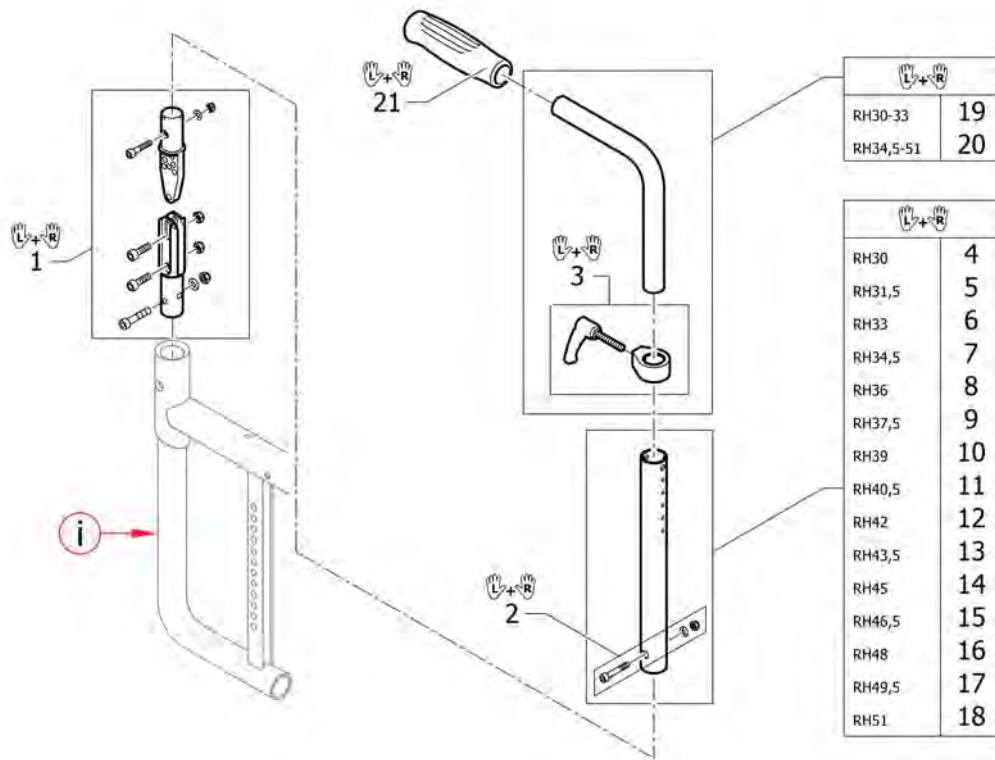

Push handles height adjustable for backrest angle adjustable

Pos.	Part number	Description	Valid from → until	Qty
i	-	A special rear frame is necessary. Please see chapter CHASSIS.		0
1	1540094	Backrest angle kit		1
2	1540071	Screw kit for backrest tube		1
3	1549985	Adjusting lever for height adjustable, integrated push handles, pair		1
4	1507751	Backrest tube L.250mm straight to integrated push handles, pair		1
5	1507752	Backrest tube L.265mm straight to integrated push handles, pair		1
6	1507753	Backrest tube L.280mm straight to integrated push handles, pair		1
7	1507862	Backrest tube L.295mm straight to integrated push handles, pair		1
8	1508438	Backrest tube L.310mm straight to integrated push handles, pair		1
9	1508466	Backrest tube L.325mm straight to integrated push handles, pair		1
10	1508498	Backrest tube L.340mm straight to integrated push handles, pair		1
11	1509103	Backrest tube L.355mm straight to integrated push handles, pair		1
12	1509104	Backrest tube L.370mm straight to integrated push handles, pair		1
13	1509105	Backrest tube L.385mm straight to integrated push handles, pair		1
14	1509106	Backrest tube L.400mm straight to integrated push handles, pair		1
15	1509107	Backrest tube L.415mm straight to integrated push handles, pair		1
16	1509108	Backrest tube L.430mm straight to integrated push handles, pair		1
17	1509109	Backrest tube L.445mm straight to integrated push handles, pair		1
18	1509110	Backrest tube L.460mm straight to integrated push handles, pair		1
19	1438203	Height adjustable, integrated push handles standard, kit short UL/C04		1
20	1438204	Height adjustable, integrated push handles standard, kit long UL/C04		1
21	1507734	Handle black, pair		1