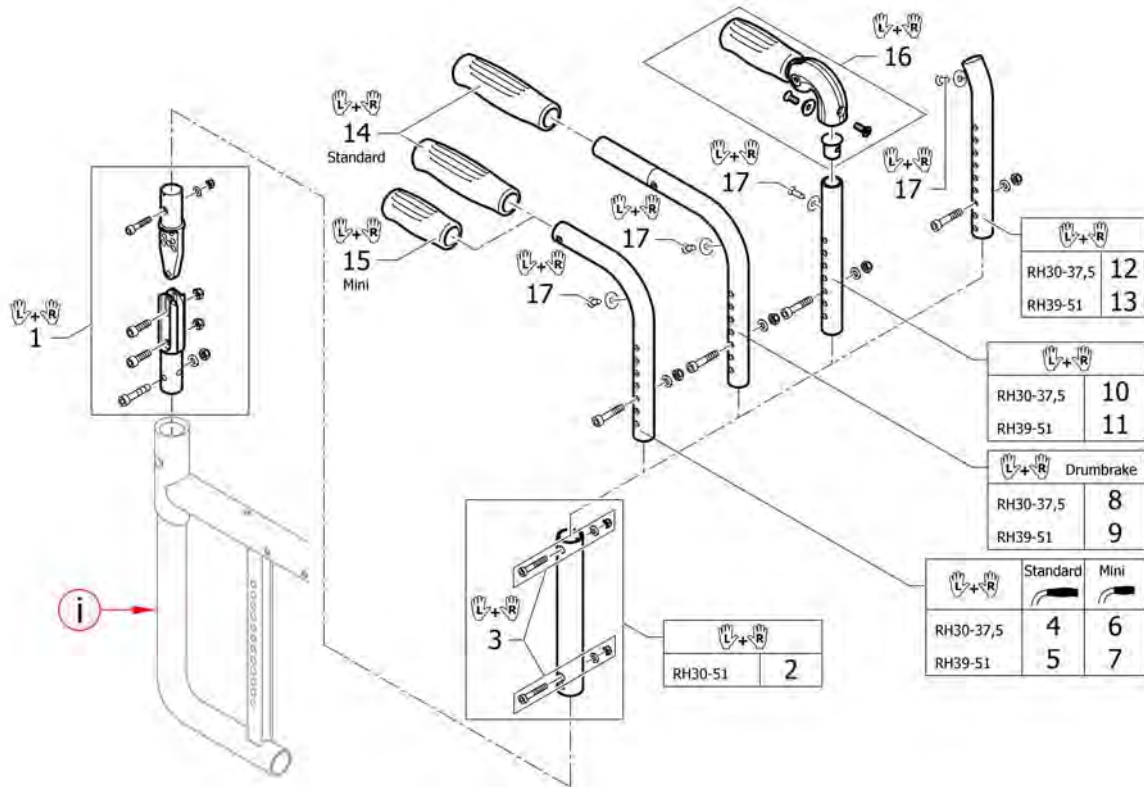

Push handles for backrest angle adjustable

Pos.	Part number	Description	Valid from → until	Qty
i	-	A special rear frame is necessary. Please see chapter CHASSIS.		0
1	1540094	Backrest angle kit		1
2	1540063	Tube kit medium to angle adjustable back		1
3	1540065	Screw kit for telescopic tube		1
4	1540055	Push handles standard, XS, pair		1
5	1540056	Push handles standard, S, pair		1
6	1540069	Push handles mini, XS, pair		1
7	1540070	Push handles mini, S, pair		1
8	1540057	Push handles XS to drum brake, pair		1
9	1540058	Push handles S to drum brake, pair		1
10	1540059	Backrest tube straight XS to foldable push handles, pair		1
11	1540060	Backrest tube straight S to foldable push handles, pair		1
12	1540061	Backrest tubes S without push handles, pair		1
13	1540062	Backrest tubes M without push handles, pair		1
14	1507734	Handle black, pair		1
15	1525126	Handle black, mini, pair		1
16	1507733	Push handles foldable, pair		1
17	1432083	Fixation kit for backrest band		1