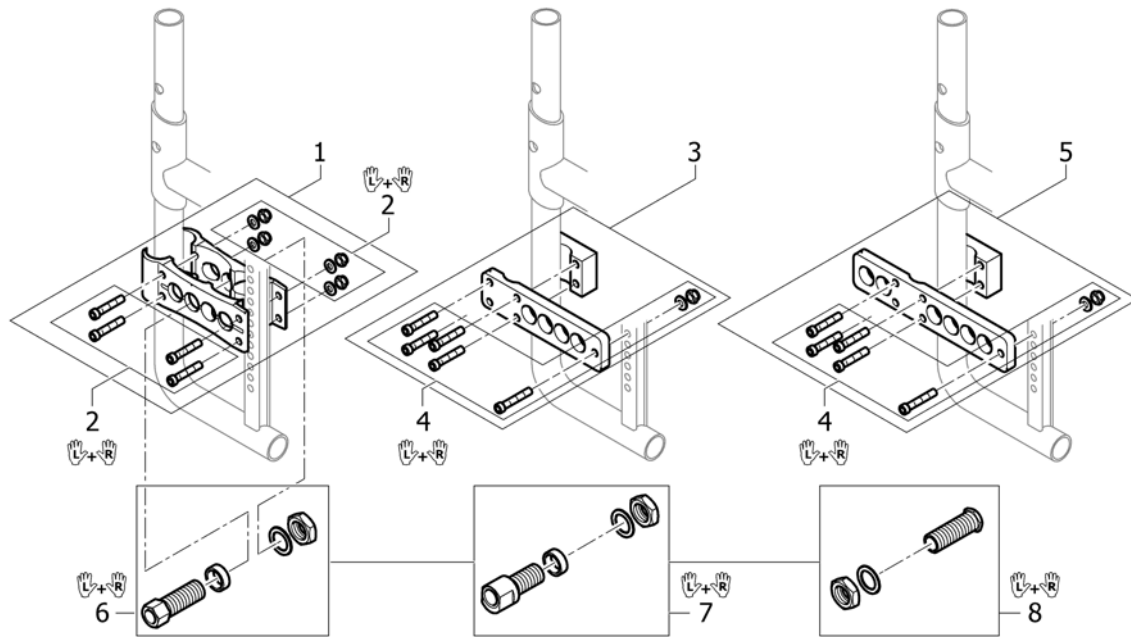

Rear wheel fixation

Pos.	Part number	Description	Valid from → until	Qty
1	1539962-0004	adapterplate set black		2
1	1539962-0001	adapterplate set chrome	2011-07-01 →	2
1	1539962-0182	adapterplate set Champagne	2013-01-01 →	2
1	1539962-0183	adapterplate set olive	2013-01-01 →	2
1	1539962-0400	adapterplate set Tecno		2
1	1539962-0401	adapterplate set Lemon	2009-10-01 → 2012-12-31	2
1	1539962-0402	adapterplate set Apricot	2009-10-01 → 2012-12-31	2
1	1539962-0404	adapterplate set B-Blue		2
1	1539962-0440	adapterplate set comet red		2
1	1539962-0441	adapterplate set arctic blue		2
1	1539962-0444	adapterplate set copper glaze		2
2	1539985	Fixation kit for adapter plate, standard		1
3	1539989	Adapterplate set for drumbrake or 4° with siderest		2
4	1539986	Fixation kit to adapter plate, drumbrake		1
5	1539990	Adapterplate set for Rearwhelextension		2
6	1556079	Adaptersleeve set 1°, pair <i>Replaces 1539987</i>		1
7	1539988	Adaptersleeve set 4°, pair		1
8	1527082	Adaptersleeve set 1° for siderest with desc function, pair		1