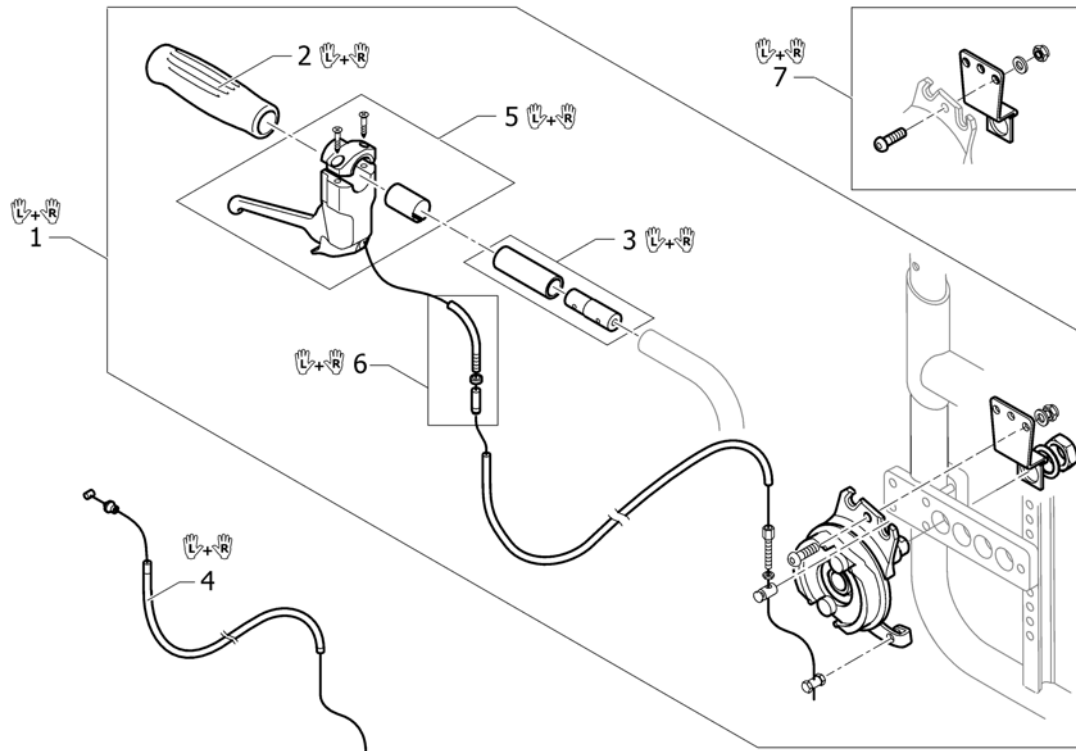

Drum brake

Pos.	Part number	Description	Valid from → until	Qty
1	1532014	Drumbrake set Compact / Ultra Light 09		1
2	1507734	Handle black, pair		1
3	1527108	Push handle extension for drumbrake, pair		1
4	1564310	Drumbrake cable with hose, pair		1
5	1580442	Drumbrake handle, pair		1
6	1580441	Guide tube for Drumbrake, pair		1
7	1583458	Latch pivot point for drumbrake, pair		1