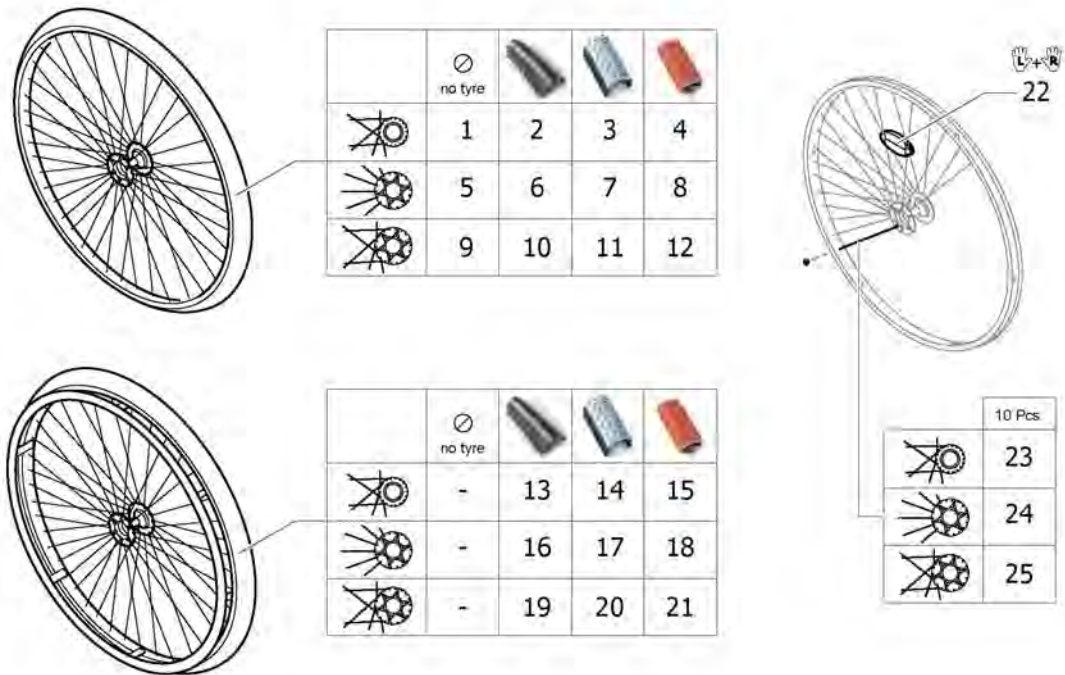

22" Küschall rear wheels complete

Pos.	Part number	Description	Valid from → until	Qty
5	1559082-0407	Rear wheel 22" Starec R, colourless, without handrim, without tyre	2009-10-01 → 2014-12-31	2
5	1559082-0001	Rear wheel 22" Starec R, chrome, without handrim, without tyre	2011-07-01 → 2014-12-31	2
5	1559082-0182	Rear wheel 22" Starec R, champagne, without handrim, without tyre	2013-01-01 → 2014-12-31	2
5	1559082-0183	Rear wheel 22" Starec R, olive, without handrim, without tyre	2013-01-01 → 2014-12-31	2
5	1559082-0400	Rear wheel 22" Starec R, tecno, without handrim, without tyre	2009-10-01 → 2014-12-31	2
5	1559082-0401	Rear wheel 22" Starec R, lemon, without handrim, without tyre	2009-10-01 → 2012-12-31	2
5	1559082-0402	Rear wheel 22" Starec R, apricot, without handrim, without tyre	2009-10-01 → 2012-12-31	2
5	1559082-0404	Rear wheel 22" Starec R, b-blue, without handrim, without tyre	2009-10-01 → 2014-12-31	2
5	1559082-0440	Rear wheel 22" Starec R, comet red, without handrim, without tyre	2009-10-01 → 2014-12-31	2
5	1559082-0441	Rear wheel 22" Starec R, arctic blue, without handrim, without tyre	2009-10-01 → 2014-12-31	2
5	1559082-0444	Rear wheel 22" Starec R, coppfer glaze, without handrim, without tyre	2009-10-01 → 2014-12-31	2
6	SP1601740	Rear wheel 22", Starec hub R, without handrim, Rightrun black/grey <i>Replaces 904.1195</i>	2009-10-01 → 2014-12-31	2
7	904.1158	Rear wheel 22", Starec hub R, without handrim, Tread	2009-10-01 → 2014-12-31	2
9	1559083-0407	Rear wheel 22", Starec X, colourless, without handrim, without tyre		2
9	1559083-0001	Rear wheel 22", Starec X, chrome, without handrim, without tyre	2011-07-01 →	2
9	1559083-0182	Rear wheel 22", Starec X, champagne, without handrim, without tyre	2013-01-01 →	2
9	1559083-0183	Rear wheel 22" Starec X, olive, without handrim, without tyre	2013-01-01 →	2
9	1559083-0400	Rear wheel 22" Starec X, Tecno, without handrim, without tyre		2
9	1559083-0401	Rear wheel 22" Starec X, Lemon, without handrim, without tyre	2009-10-01 → 2012-12-31	2