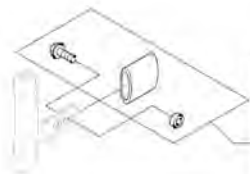

Fixation handrim

		Aluminium		Titanium		Steel		Supergrip		Surge		Tetra		Maxgrip		Gekko		Curve			
3cm																					
4cm																					
Küschall wheel	3cm	1	1	1	1	1	1	1	1	3	3	12	12	1	1	1	1	1	1		
	4cm	2	3	-	-	2	3	2	3	2	3	-	-	-	-	2	3	2	3	2	3
High Performance	3cm	4	4	4	4	4	4	4	4	4	6	4	12	12	4	4	4	4	4	4	
	4cm	5	6	-	-	5	6	5	6	5	6	-	-	-	-	5	6	5	6	5	6
Mountainbike	3cm	7	7	7	7	-	-	-	7	7	-	-	-	-	-	-	-	-	-	-	
	4cm	8	9	-	-	-	-	-	8	9	-	-	-	-	-	-	-	-	-	-	
Spiderwheel	3cm	10	-	-	-	10	-	-	10	-	-	-	-	-	-	-	-	-	-	-	
	4cm	11	-	-	-	11	-	-	11	-	-	-	-	-	-	-	-	-	-	-	
Spinergr	3cm	7	-	7	-	7	-	7	-	9	-	12	-	7	-	7	-	7	-		
	4cm	8	-	-	-	8	-	8	-	8	-	-	-	8	-	8	-	8	-		
Spinergr LXX	3cm	4	-	4	-	4	-	4	-	6	-	-	-	-	-	4	-	4	-		
	4cm	5	-	-	-	5	-	5	-	5	-	-	-	-	-	5	-	5	-		
Ultra Light Fibre	3cm	4	-	4	-	4	-	4	-	6	-	12	-	4	-	4	-	4	-		
	4cm	5	-	-	-	5	-	5	-	5	-	-	-	5	-	5	-	5	-		
Drumbrake	3cm	1	-	1	-	1	-	1	-	3	-	12	-	1	-	1	-	1	-		
	4cm	2	-	-	-	2	-	2	-	2	-	-	-	2	-	2	-	2	-		

Pos.	Part number	Description	Valid from → until	Qty
1	1495958	Fixation kit handrim, 3 cm		2
2	1495959	Fixation kit handrim, 4 cm		2
3	1495961	Fixation kit handrim, 4 cm with spokes guard		2
4	1496019	Fixation kit handrim for High Performance wheel, 3 cm		2
5	1496020	Fixation kit handrim for High Performance wheel, 4 cm		2
6	1497111	Fixation kit handrim for High Performance wheel, 4 cm with spokes guard		2
7	1496015	Fixation kit handrim for Mountain bike wheel, 3 cm		2
8	1496016	Fixation kit handrim for Mountain bike wheel, 4 cm		2
9	1496018	Fixation kit handrim for Mountain bike wheel, 4 cm with spokes guard		2
10	1418931	Fixation kit handrim for Spider wheel, 3 cm	2009-10-01 → 2012-12-31	2
11	1418932	Fixation kit handrim for Spider wheel, 4 cm	2009-10-01 → 2012-12-31	2