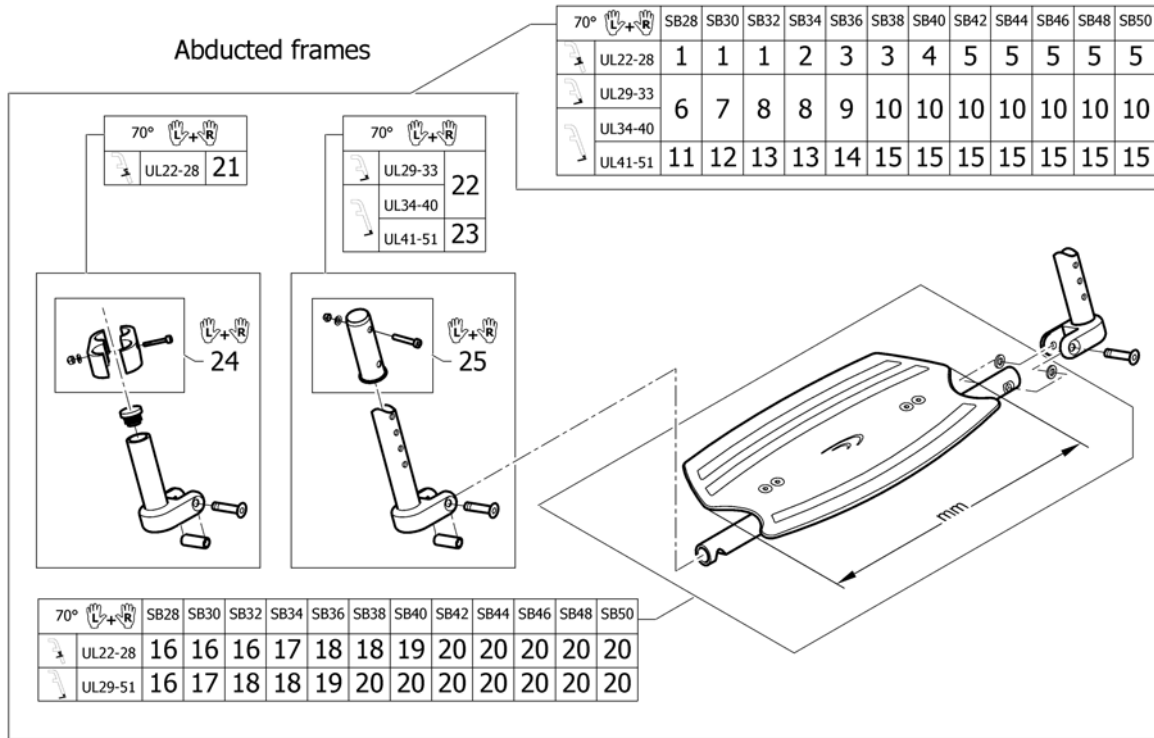

Footrest 1-piece for swing away 70° on front frames abducted

Pos.	Part number	Description	Valid from → until	Qty
1	1550591	Footrest 1-piece complete, 193mm, high mounted		1
2	1550592	Footrest 1-piece complete, 222mm, high mounted		1
3	1550593	Footrest 1-piece complete, 250mm, high mounted		1
4	1550594	Footrest 1-piece complete, 280mm, high mounted		1
5	1550595	Footrest 1-piece complete, 308mm, high mounted		1
6	1550574	Footrest 1-piece complete, 193mm, short		1
7	1550575	Footrest 1-piece complete, 222mm, short		1
8	1550576	Footrest 1-piece complete, 250mm, short		1
9	1550577	Footrest 1-piece complete, 280mm, short		1
10	1550578	Footrest 1-piece complete, 308mm, short		1
11	1550579	Footrest 1-piece complete, 193mm, long		1
12	1550580	Footrest 1-piece complete, 222mm, long		1
13	1550581	Footrest 1-piece complete, 250mm, long		1
14	1550582	Footrest 1-piece complete, 280mm, long		1
15	1550583	Footrest 1-piece complete, 308mm, long		1
16	1550584	Footrest 1-piece 193mm		1
17	1550585	Footrest 1-piece 222mm		1
18	1550586	Footrest 1-piece 250mm		1
19	1550587	Footrest 1-piece 280mm		1
20	1550588	Footrest 1-piece 308mm		1
21	1550590	Telescopic tube kit for footrest 1-piece , high mounted, pair		1
22	1535982	Telescopic tube kit for footrest 1-piece short, pair		1
23	1535983	Telescopic tube kit for footrest 1-piece long, pair		1
24	1544613	Clamping kit for footrest high mounted, pair		1
25	1532398	Fixation kit footplate telescope		1