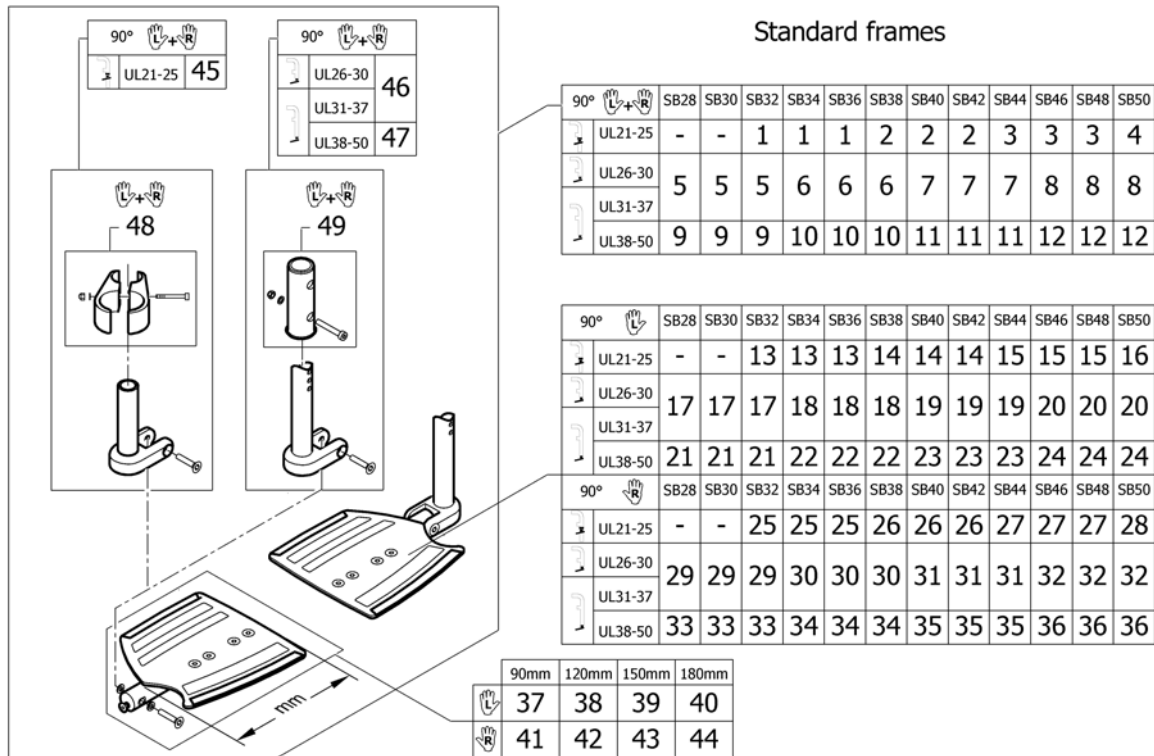

Footrest carbon 2-pieces for swing away 90° on front frames standard

Pos.	Part number	Description	Valid from → until	Qty
1	1545434	Footrest carbon 2-pc. 90mm, high mounted, pair, complete		1
2	1545435	Footrest carbon 2-pc. 120mm, high mounted, pair, complete		1
3	1545436	Footrest carbon 2-pc. 150mm, high mounted, pair, complete		1
4	1545437	Footrest carbon 2-pc. 180mm, high mounted, pair, complete		1
5	1545438	Footrest carbon 2-pc. 90mm, short, pair, complete		1
6	1545439	Footrest carbon 2-pc. 120mm, short, pair, complete		1
7	1545440	Footrest carbon 2-pc. 150mm, short, pair, complete		1
8	1545441	Footrest carbon 2-pc. 180mm, short, pair, complete		1
9	1545442	Footrest carbon 2-pc. 90mm, long, pair, complete		1
10	1545443	Footrest carbon 2-pc. 120mm, long, pair, complete		1
11	1545444	Footrest carbon 2-pc. 150mm, long, pair, complete		1
12	1545445	Footrest carbon 2-pc. 180mm, long, pair, complete		1
13	1545772	Footrest carbon 2-pc. 90mm, high mounted, left, complete		1
14	1545773	Footrest carbon 2-pc. 120mm, high mounted, left, complete		1
15	1545774	Footrest carbon 2-pc. 150mm, high mounted, left, complete		1
16	1545775	Footrest carbon 2-pc. 180mm, high mounted, left, complete		1
17	1545776	Footrest carbon 2-pc. 90mm, short, left, complete		1
18	1545777	Footrest carbon 2-pc. 120mm, short, left, complete		1
19	1545778	Footrest carbon 2-pc. 150mm, short, left, complete		1
20	1545779	Footrest carbon 2-pc. 180mm, short, left, complete		1
21	1545780	Footrest carbon 2-pc. 90mm, long, left, complete		1
22	1545781	Footrest carbon 2-pc. 120mm, long, left, complete		1
23	1545782	Footrest carbon 2-pc. 150mm, long, left, complete		1
24	1545783	Footrest carbon 2-pc. 180mm, long, left, complete		1
25	1545760	Footrest carbon 2-pc. 90mm, high mounted, right, complete		1
26	1545761	Footrest carbon 2-pc. 120mm, high mounted, right, complete		1
27	1545762	Footrest carbon 2-pc. 150mm, high mounted, right, complete		1
28	1545763	Footrest carbon 2-pc. 180mm, high mounted, right, complete		1
29	1545764	Footrest carbon 2-pc. 90mm, short, right, complete		1
30	1545765	Footrest carbon 2-pc. 120mm, short, right, complete		1
31	1545766	Footrest carbon 2-pc. 150mm, short, right, complete		1