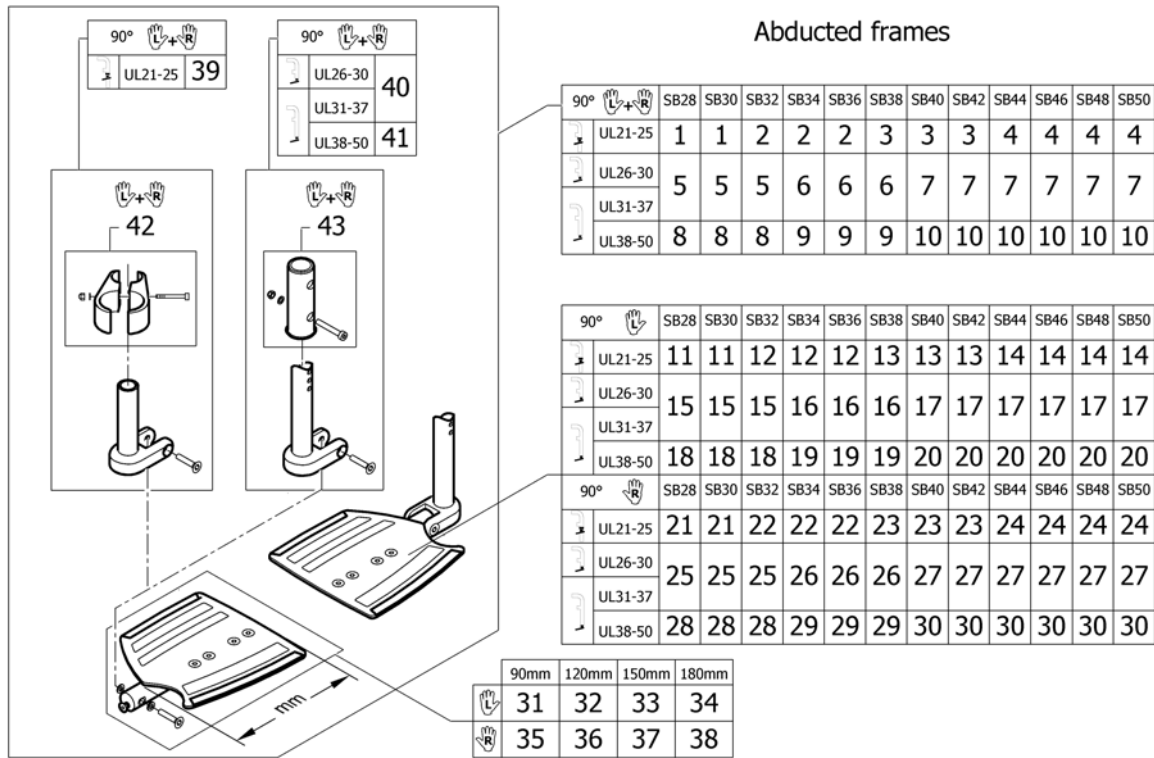

Footrest carbon 2-pieces for swing away 90° on front frames abducted

Pos.	Part number	Description	Valid from → until	Qty
1	1545434	Footrest carbon 2-pc. 90mm, high mounted, pair, complete		1
2	1545435	Footrest carbon 2-pc. 120mm, high mounted, pair, complete		1
3	1545436	Footrest carbon 2-pc. 150mm, high mounted, pair, complete		1
4	1545437	Footrest carbon 2-pc. 180mm, high mounted, pair, complete		1
5	1545439	Footrest carbon 2-pc. 120mm, short, pair, complete		1
6	1545440	Footrest carbon 2-pc. 150mm, short, pair, complete		1
7	1545441	Footrest carbon 2-pc. 180mm, short, pair, complete		1
8	1545443	Footrest carbon 2-pc. 120mm, long, pair, complete		1
9	1545444	Footrest carbon 2-pc. 150mm, long, pair, complete		1
10	1545445	Footrest carbon 2-pc. 180mm, long, pair, complete		1
11	1545772	Footrest carbon 2-pc. 90mm, high mounted, left, complete		1
12	1545773	Footrest carbon 2-pc. 120mm, high mounted, left, complete		1
13	1545774	Footrest carbon 2-pc. 150mm, high mounted, left, complete		1
14	1545775	Footrest carbon 2-pc. 180mm, high mounted, left, complete		1
15	1545777	Footrest carbon 2-pc. 120mm, short, left, complete		1
16	1545778	Footrest carbon 2-pc. 150mm, short, left, complete		1
17	1545779	Footrest carbon 2-pc. 180mm, short, left, complete		1
18	1545781	Footrest carbon 2-pc. 120mm, long, left, complete		1
19	1545782	Footrest carbon 2-pc. 150mm, long, left, complete		1
20	1545783	Footrest carbon 2-pc. 180mm, long, left, complete		1
21	1545760	Footrest carbon 2-pc. 90mm, high mounted, right, complete		1
22	1545761	Footrest carbon 2-pc. 120mm, high mounted, right, complete		1
23	1545762	Footrest carbon 2-pc. 150mm, high mounted, right, complete		1
24	1545763	Footrest carbon 2-pc. 180mm, high mounted, right, complete		1
25	1545765	Footrest carbon 2-pc. 120mm, short, right, complete		1
26	1545766	Footrest carbon 2-pc. 150mm, short, right, complete		1
27	1545767	Footrest carbon 2-pc. 180mm, short, right, complete		1
28	1545769	Footrest carbon 2-pc. 120mm, long, right, complete		1
29	1545770	Footrest carbon 2-pc. 150mm, long, right, complete		1
30	1545771	Footrest carbon 2-pc. 180mm, long, right, complete		1
31	1545450	Footrest carbon 2-pc. 90mm, left		1