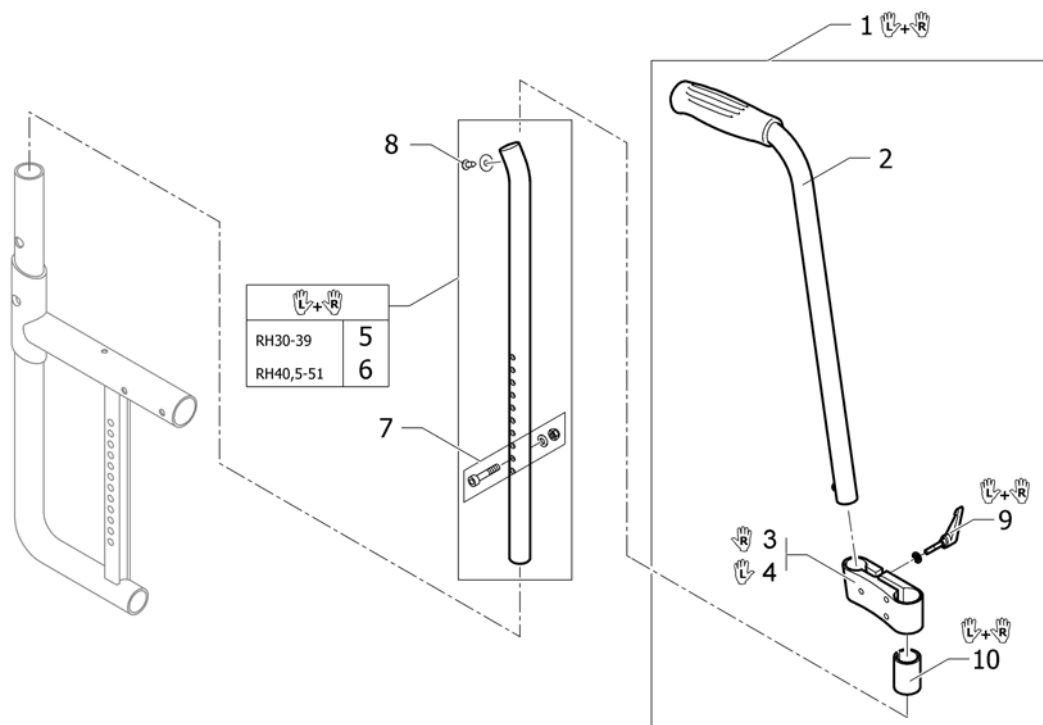

Pos.	Part number	Description	Valid from → until	Qty
1	1517876	Push handles, height adjustable, rear set, pair		1
2	1438938	Push handle tube complete, rearset		2
3	1438939	Mounting fixture right complete, for rearset push handles		1
4	1438940	Mounting fixture left complete, for rearset push handles		1
5	1540089	Backrest tubes L without push handles, pair		1
6	1540090	Backrest tubes XL without push handles, pair		1
7	1540088	Fixation kit to backrest tube		1
8	1432083	Fixation kit for backrest band		1
9	1529799	Adjusting lever, pair		1
10	1581293	Sleeves for mounting fixture, for rearset push handles, pair		1