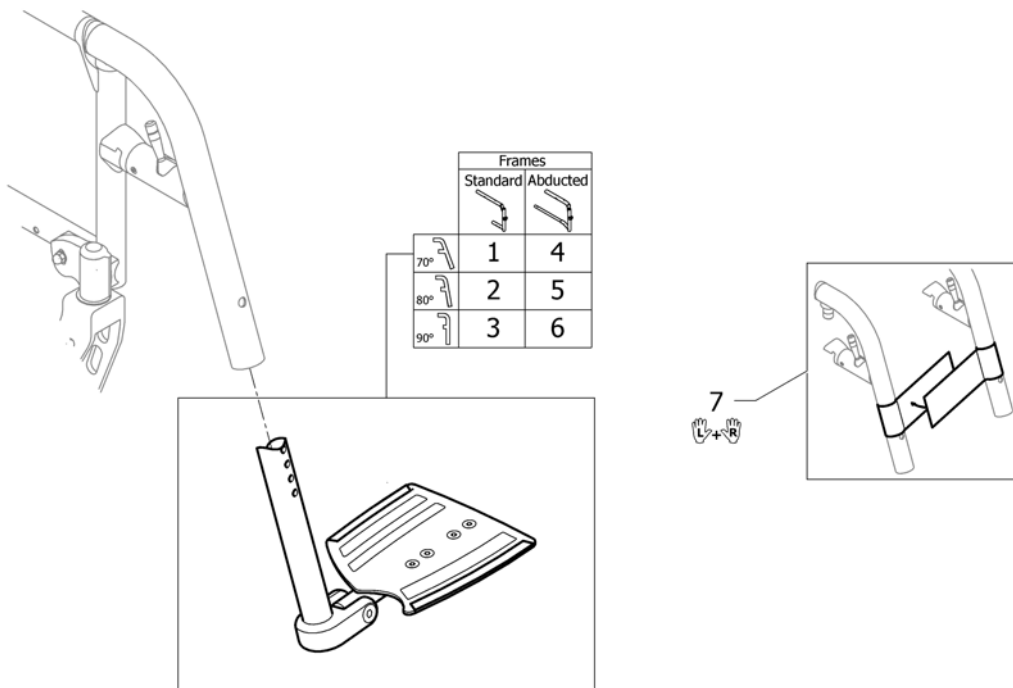

Pos.	Part number	Description	Valid from → until	Qty
1	-	Footrest carbon 2-pieces for swing away 70° on front frames standard		1
2	-	Footrest carbon 2-pieces for swing away 80° on front frames standard		1
3	-	Footrest carbon 2-pieces for swing away 90° on front frames standard		1
4	-	Footrest carbon 2-pieces for swing away 70° on front frames abducted		1
5	-	Footrest carbon 2-pieces for swing away 80° on front frames abducted		1
6	-	Footrest carbon 2-pieces for swing away 90° on front frames abducted		1
7	1536082	Calf strap 2-pcs complete		1