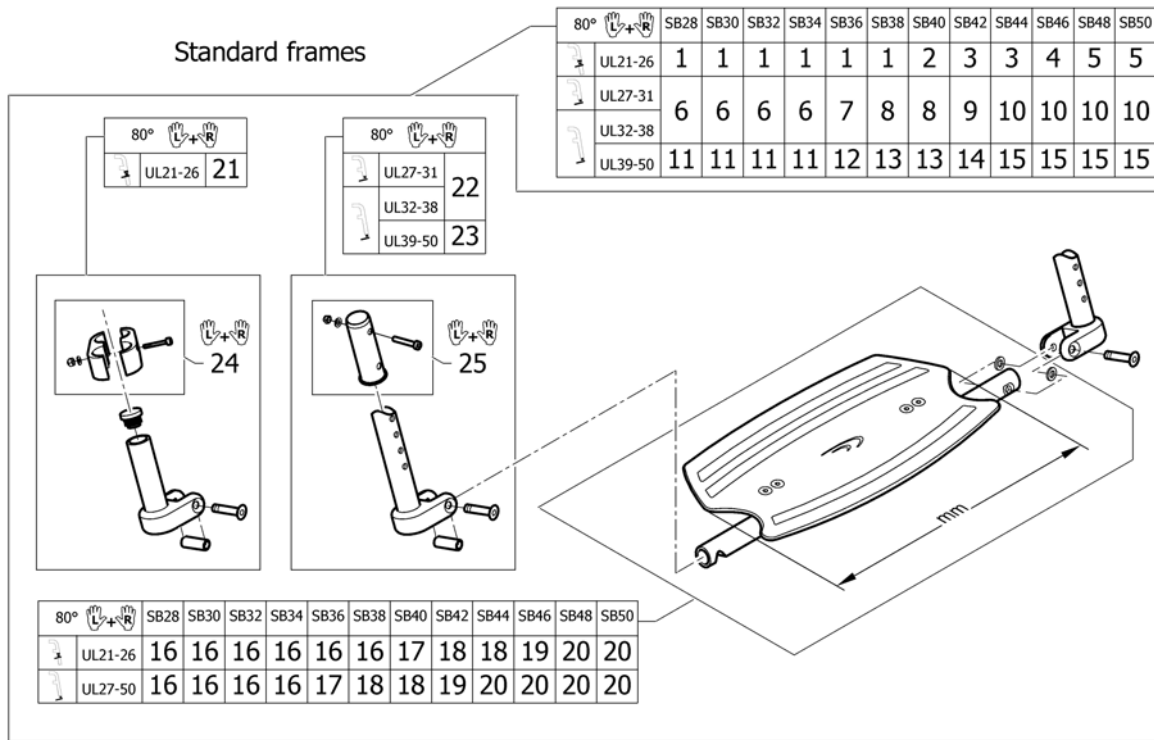

Footrest 1-piece for swing away 80° on front frames standard

Pos.	Part number	Description	Valid from → until	Qty
1	1550591	Footrest 1-piece complete, 193mm, high mounted		1
2	1550592	Footrest 1-piece complete, 222mm, high mounted		1
3	1550593	Footrest 1-piece complete, 250mm, high mounted		1
4	1550594	Footrest 1-piece complete, 280mm, high mounted		1
5	1550595	Footrest 1-piece complete, 308mm, high mounted		1
6	1550574	Footrest 1-piece complete, 193mm, short		1
7	1550575	Footrest 1-piece complete, 222mm, short		1
8	1550576	Footrest 1-piece complete, 250mm, short		1
9	1550577	Footrest 1-piece complete, 280mm, short		1
10	1550578	Footrest 1-piece complete, 308mm, short		1
11	1550579	Footrest 1-piece complete, 193mm, long		1
12	1550580	Footrest 1-piece complete, 222mm, long		1
13	1550581	Footrest 1-piece complete, 250mm, long		1
14	1550582	Footrest 1-piece complete, 280mm, long		1
15	1550583	Footrest 1-piece complete, 308mm, long		1
16	1550584	Footrest 1-piece 193mm		1
17	1550585	Footrest 1-piece 222mm		1
18	1550586	Footrest 1-piece 250mm		1
19	1550587	Footrest 1-piece 280mm		1
20	1550588	Footrest 1-piece 308mm		1
21	1550590	Telescopic tube kit for footrest 1-piece , high mounted, pair		1
22	1535982	Telescopic tube kit for footrest 1-piece short, pair		1
23	1535983	Telescopic tube kit for footrest 1-piece long, pair		1
24	1544613	Clamping kit for footrest high mounted, pair		1
25	1532398	Fixation kit footplate telescope		1