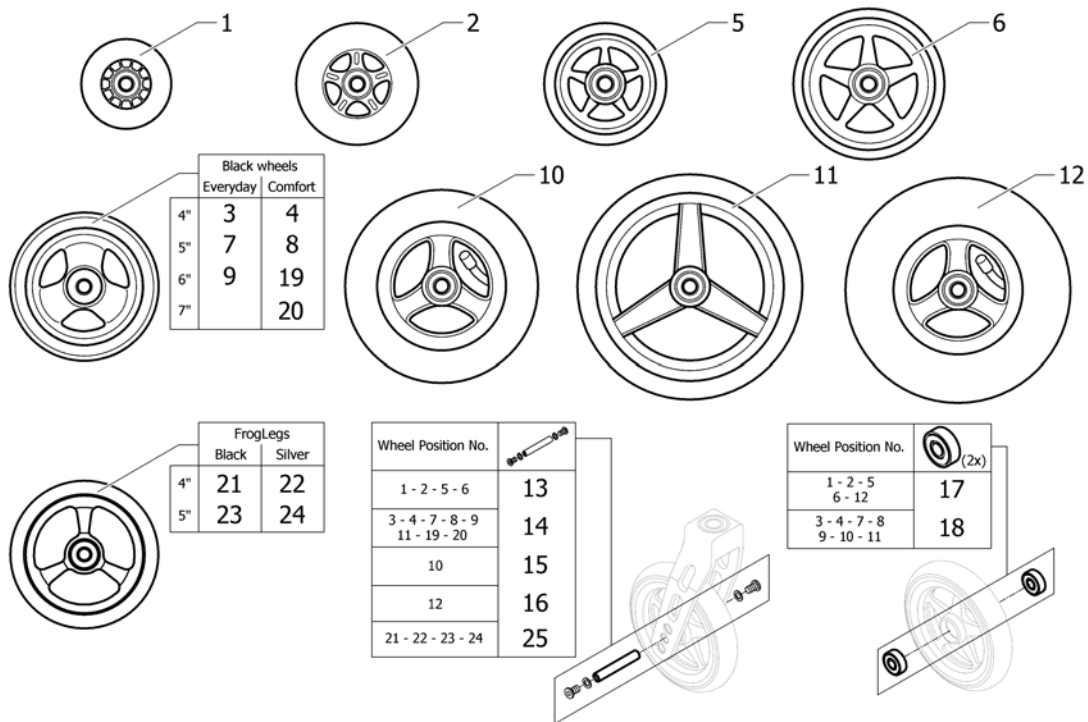

Front wheels

Pos.	Part number	Description	Valid from → until	Qty
1	1513180	3" Sports wheel, transparent		2
2	1513181	4" Skater wheel, transparent		2
3	SP1638070	4" Everyday wheel, black PU, pair <i>Replaces 1562626</i>	2017-06-26 →	1
4	SP1638072	4" Comfort wheel, black PU, pair <i>Replaces 1561139</i>	2017-01-01 →	1
5	1513183-0001	4" Starec wheel, chrome	2011-07-01 →	2
5	1513183-0182	4" Starec wheel, champagne	2013-01-01 →	2
5	1513183-0183	4" Starec wheel, olive	2013-01-01 →	2
5	1513183-0400	4" Starec wheel, techno-anthrazit		2
5	1513183-0401	4" Starec wheel, lemon	2009-10-01 → 2012-12-31	2
5	1513183-0402	4" Starec wheel, apricot	2009-10-01 → 2012-12-31	2
5	1513183-0404	4" Starec wheel, b-blue		2
5	1513183-0440	4" Starec wheel, comet red		2
5	1513183-0441	4" Starec wheel, arctic blue		2
5	1513183-0444	4" Starec wheel, copper glaze		2
5	1513183-0004	4" Starec wheel, black anodized <i>Replaces 1513183-0408</i>		2
6	1513187-0001	5" Starec wheel, chrome	2011-07-01 →	2
6	1513187-0182	5" Starec wheel, champagne	2013-01-01 →	2
6	1513187-0183	5" Starec wheel, olive	2013-01-01 →	2
6	1513187-0400	5" Starec wheel, techno-anthrazit		2
6	1513187-0401	5" Starec wheel, lemon	2009-10-01 → 2012-12-31	2
6	1513187-0402	5" Starec wheel, apricot	2009-10-01 → 2012-12-31	2
6	1513187-0404	5" Starec wheel, b-blue		2
6	1513187-0440	5" Starec wheel, comet red		2
6	1513187-0441	5" Starec wheel, arctic blue		2
6	1513187-0444	5" Starec wheel, copper glaze		2
6	1513187-0004	5" Starec wheel, black anodized		2