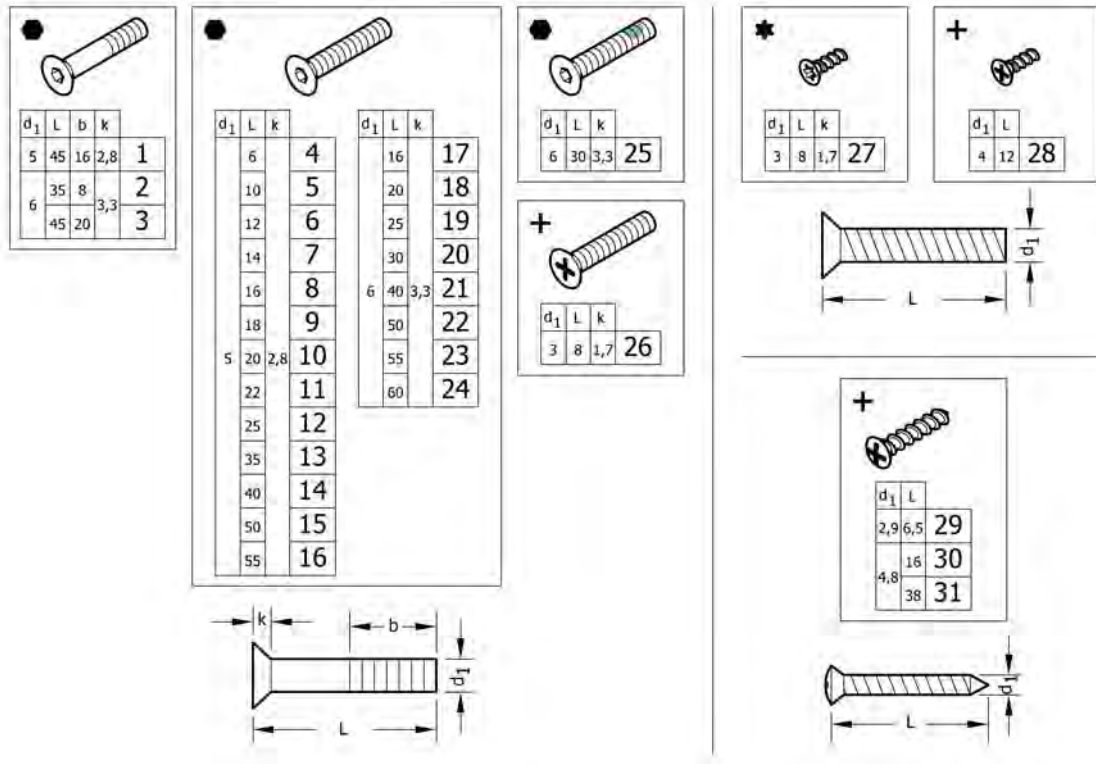

Countersunk screws

Pos.	Part number	Description	Valid from → until	Qty
1	1579175	Countersunk head screws partially threaded, Black, M5x45, kit 10 Pcs. <i>Replaces 1438773 (10x)</i>		1
2	1579176	Countersunk head screws partially threaded, Black, M6x35, kit 10 Pcs. <i>Replaces 107.1004 (10x)</i>		1
3	1579177	Countersunk head screws partially threaded, Black, M6x45, kit 10 Pcs. <i>Replaces 100.3133 (10x)</i>		1
4	1579178	Countersunk head screws fully threaded, Black, M5x6, kit 25 Pcs. <i>Replaces 1445273 (25x)</i>		1
5	1579179	Countersunk head screws fully threaded, Black, M5x10, kit 25 Pcs. <i>Replaces 100.3082 (25x)</i>		1
6	1579180	Countersunk head screws fully threaded, Black, M5x12, kit 25 Pcs. <i>Replaces 1438999 (25x)</i>		1
7	1579181	Countersunk head screws fully threaded, Black, M5x14, kit 25 Pcs. <i>Replaces 107.1015 (25x)</i>		1
8	1579182	Countersunk head screws fully threaded, Black, M5x16, kit 25 Pcs. <i>Replaces 100.3085 (25x)</i>		1
9	1579183	Countersunk head screws fully threaded, Black, M5x18, kit 25 Pcs. <i>Replaces 100.3086 (25x)</i>		1
10	1579184	Countersunk head screws fully threaded, Black, M5x20, kit 25 Pcs. <i>Replaces 100.3087 (25x)</i>		1
11	1579185	Countersunk head screws fully threaded, Black, M5x22, kit 25 Pcs. <i>Replaces 1416930 (25x)</i>		1
12	1579186	Countersunk head screws fully threaded, Black, M5x25, kit 25 Pcs. <i>Replaces 100.3089 (25x)</i>		1
13	1579187	Countersunk head screws fully threaded, Black, M5x35, kit 25 Pcs. <i>Replaces 100.3091 (25x)</i>		1
14	1579188	Countersunk head screws fully threaded, Black, M5x40, kit 25 Pcs. <i>Replaces 1432148 (25x)</i>		1
15	1579189	Countersunk head screws fully threaded, Black, M5x50, kit 25 Pcs. <i>Replaces 100.3094 (25x)</i>		1
16	1579190	Countersunk head screws fully threaded, Black, M5x55, kit 25 Pcs. <i>Replaces 100.3095 (25x)</i>		1
17	1579191	Countersunk head screws fully threaded, Black, M6x16, kit 25 Pcs. <i>Replaces 100.3125 (25x)</i>		1
18	1579192	Countersunk head screws full.Threaded, zinc flake coat., M6x20, kit 25 Pcs. <i>Replaces 100.3127 (25x)</i>		1