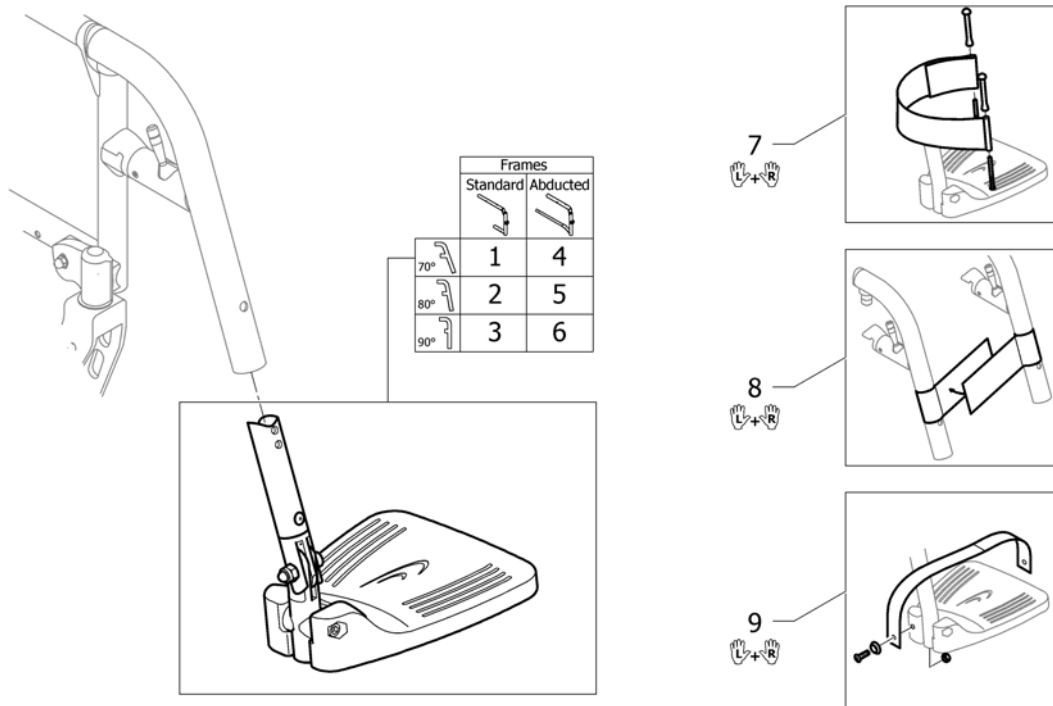

Footrest 2-piece, angle adjustable

Pos.	Part number	Description	Valid from → until	Qty
1	-	Footrest 2-pieces, angle adjustable for swing away 70° on front frames standard		1
2	-	Footrest 2-pieces, angle adjustable for swing away 80° on front frames standard		1
3	-	Footrest 2-pieces, angle adjustable for swing away 90° on front frames standard		1
4	-	Footrest 2-pieces, angle adjustable for swing away 70° on front frames abducted		1
5	-	Footrest 2-pieces, angle adjustable for swing away 80° on front frames abducted		1
6	-	Footrest 2-pieces, angle adjustable for swing away 90° on front frames abducted		1
7	1437834	Heel loop kit short		1
8	1536082	Calf strap 2-pcs complete		1
9	1438143	instep strap UL/C04	2009-10-01 → 2012-12-31	1