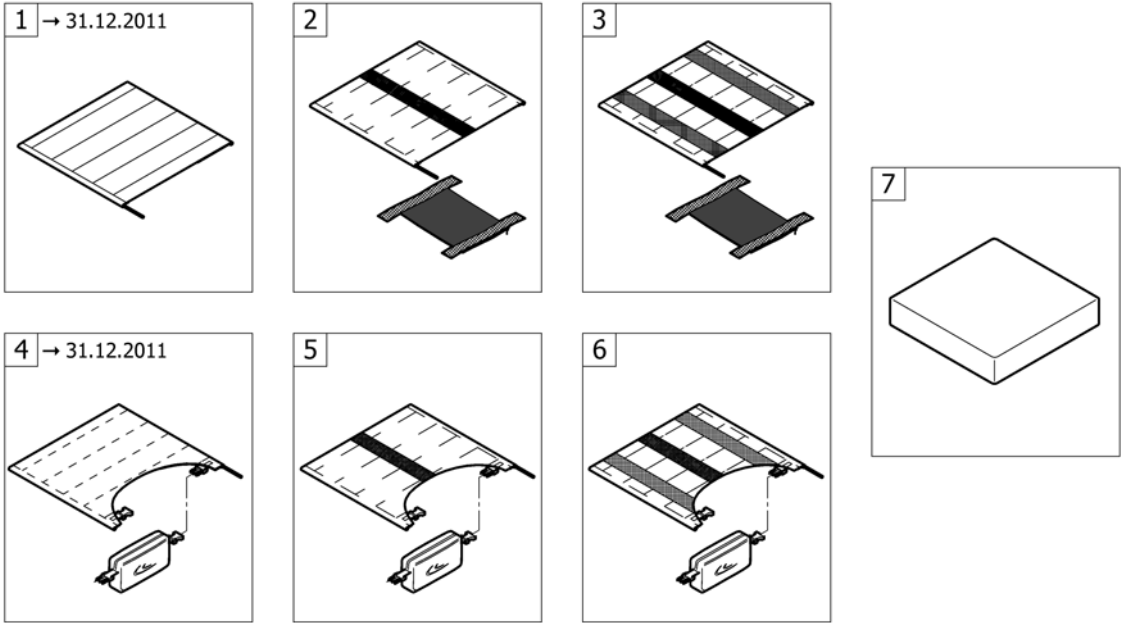

Pos.	Part number	Description	Valid from → until	Qty
2	-	Seat cover with 1 Velcro band (soft band)		1
3	-	Seat cover with 2 Velcro bands (rough band)		1
5	-	Seat cover with 1 Velcro band (soft band) for seat bag		1
6	-	Seat cover with 2 Velcro bands (rough band) for seat bag		1
7	-	Seat cushion standard	2012-07-01 →	1