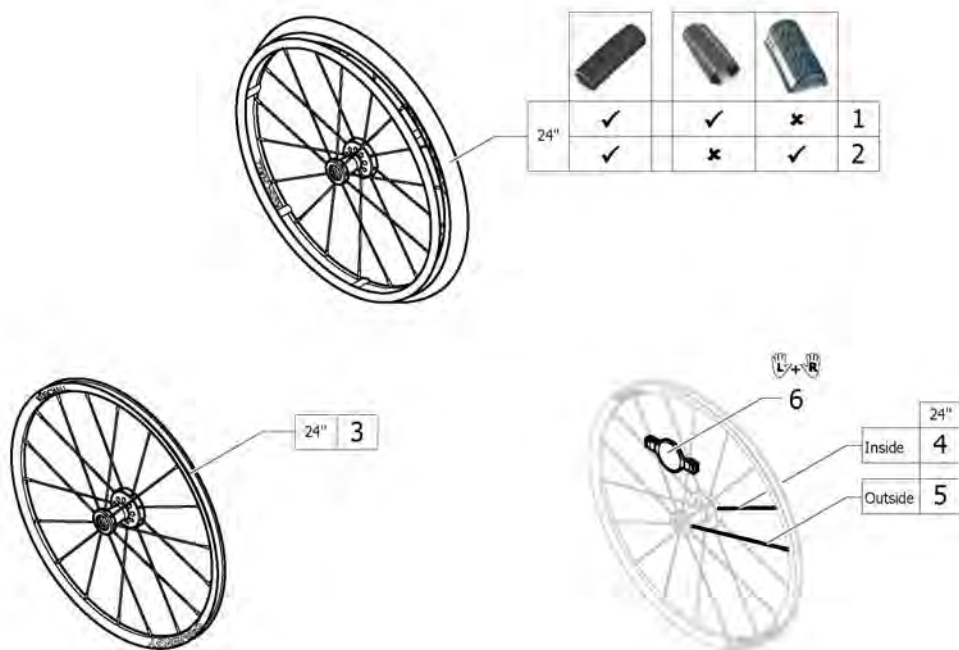

Spinergy LXX wheel

Pos.	Part number	Description	Valid from → until	Qty
1	1579101	Rear wheel 24", Spinergy LXX, handrim aluminium black, tyre Schwalbe One		2
2	1579105	Rear wheel 24", Spinergy LXX, handrim aluminium black, tyre Marathon Evolution		2
3	1579102	Rear wheel 24", Spinergy LXX, without handrim, without tyre		2
4	1579103	Spoke inside for Spinergy LXX wheel 24", 236mm., 1 Pcs.		9
5	1579104	Spoke outside for Spinergy LXX wheel 24", 249mm., 1 Pcs.		9
6	1571088	Spoke reflection for Spinergy wheel, pair		1