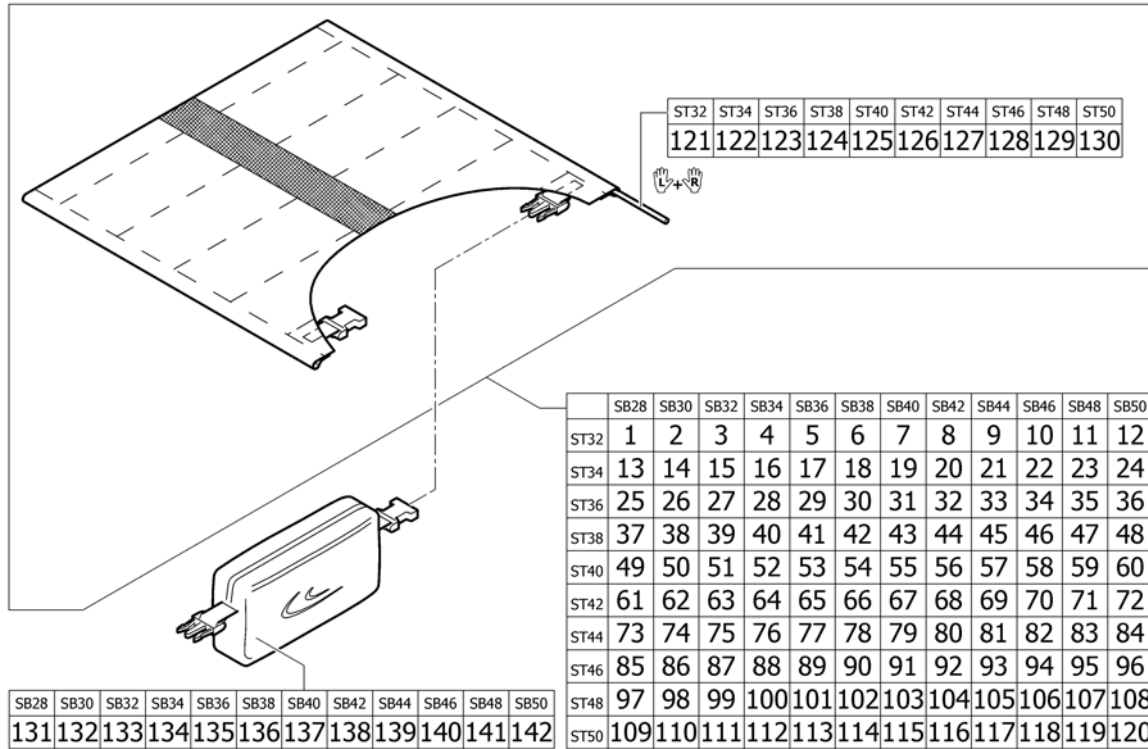

Seat cover with 1 Velcro band (soft band) for seat bag

Pos.	Part number	Description	Valid from → until	Qty
1	1576496	Seat cover SB28 ST32 for seat bag with 1 Velcro band (soft band)		1
2	1576497	Seat cover SB30 ST32 for seat bag with 1 Velcro band (soft band)		1
3	1576498	Seat cover SB32 ST32 for seat bag with 1 Velcro band (soft band)		1
4	1576499	Seat cover SB34 ST32 for seat bag with 1 Velcro band (soft band)		1
5	1576500	Seat cover SB36 ST32 for seat bag with 1 Velcro band (soft band)		1
6	1576501	Seat cover SB38 ST32 for seat bag with 1 Velcro band (soft band)		1
7	1576502	Seat cover SB40 ST32 for seat bag with 1 Velcro band (soft band)		1
8	1576503	Seat cover SB42 ST32 for seat bag with 1 Velcro band (soft band)		1
9	1576504	Seat cover SB44 ST32 for seat bag with 1 Velcro band (soft band)		1
10	1576505	Seat cover SB46 ST32 for seat bag with 1 Velcro band (soft band)		1
11	1576506	Seat cover SB48 ST32 for seat bag with 1 Velcro band (soft band)		1
12	1576507	Seat cover SB50 ST32 for seat bag with 1 Velcro band (soft band)		1
13	1576508	Seat cover SB28 ST34 for seat bag with 1 Velcro band (soft band)		1
14	1576509	Seat cover SB30 ST34 for seat bag with 1 Velcro band (soft band)		1
15	1576510	Seat cover SB32 ST34 for seat bag with 1 Velcro band (soft band)		1
16	1576511	Seat cover SB34 ST34 for seat bag with 1 Velcro band (soft band)		1
17	1576512	Seat cover SB36 ST34 for seat bag with 1 Velcro band (soft band)		1
18	1576513	Seat cover SB38 ST34 for seat bag with 1 Velcro band (soft band)		1
19	1576579	Seat cover SB40 ST34 for seat bag with 1 Velcro band (soft band)		1
20	1576580	Seat cover SB42 ST34 for seat bag with 1 Velcro band (soft band)		1
21	1576581	Seat cover SB44 ST34 for seat bag with 1 Velcro band (soft band)		1
22	1576582	Seat cover SB46 ST34 for seat bag with 1 Velcro band (soft band)		1
23	1576583	Seat cover SB48 ST34 for seat bag with 1 Velcro band (soft band)		1
24	1576584	Seat cover SB50 ST34 for seat bag with 1 Velcro band (soft band)		1
25	1576585	Seat cover SB28 ST36 for seat bag with 1 Velcro band (soft band)		1
26	1576586	Seat cover SB30 ST36 for seat bag with 1 Velcro band (soft band)		1
27	1576587	Seat cover SB32 ST36 for seat bag with 1 Velcro band (soft band)		1
28	1576588	Seat cover SB34 ST36 for seat bag with 1 Velcro band (soft band)		1
29	1576589	Seat cover SB36 ST36 for seat bag with 1 Velcro band (soft band)		1
30	1576695	Seat cover SB38 ST36 for seat bag with 1 Velcro band (soft band)		1
31	1576696	Seat cover SB40 ST36 for seat bag with 1 Velcro band (soft band)		1