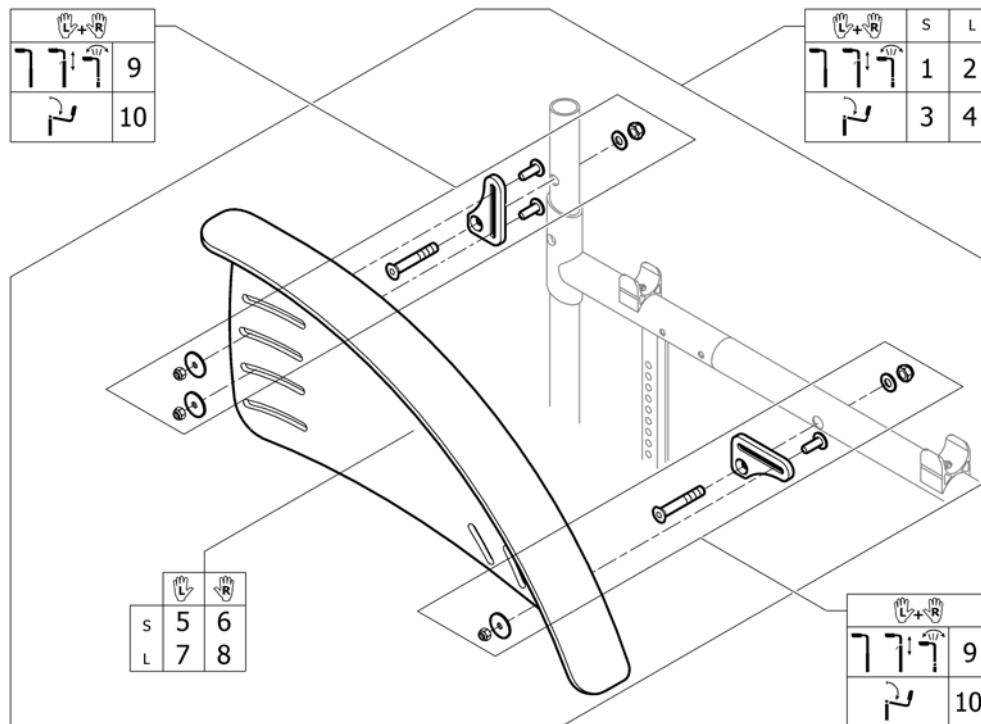

Mudguards fixe

Pos.	Part number	Description	Valid from → until	Qty
1	1540006	Mudguard Carbon S complete, pair		1
2	1540007	Mudguard Carbon L complete, pair		1
3	1540917	Mudguard Carbon S complete to backrest foldable, pair		1
4	1540918	Mudguard Carbon L complete to backrest foldable, pair		1
5	1529781	Mudguard Carbon S short left		1
6	1529782	Mudguard Carbon S short right		1
7	1529783	Mudguard Carbon L long left		1
8	1529784	Mudguard Carbon L long right		1
9	1540005	Fixation kit for clothes-guard and mudguard		1
10	1540916	Fixation kit for clothes-guard and mudguard to backrest foldable		1