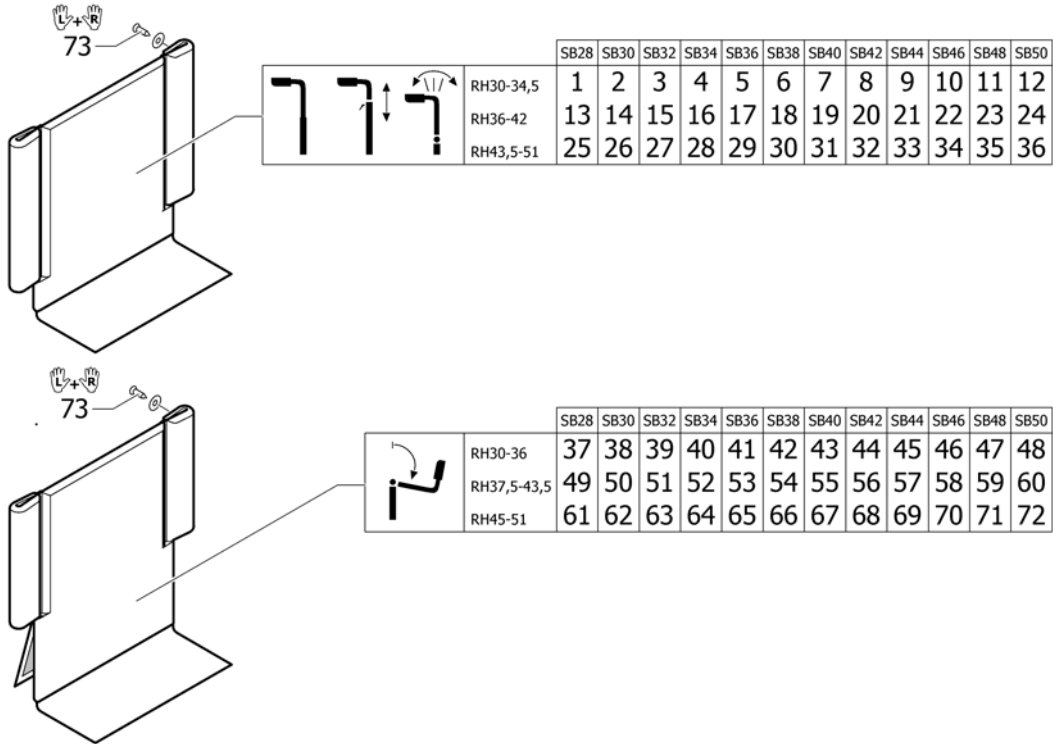

Back cover, standard 01.01.2012=>

Pos.	Part number	Description	Valid from → until	Qty
1	1552080	Backrest cover SB28 medium		1
2	1552081	Backrest cover SB30 medium		1
3	1552082	Backrest cover SB32 medium		1
4	1552083	Backrest cover SB34 medium		1
5	1552084	Backrest cover SB36 medium		1
6	1552085	Backrest cover SB38 medium		1
7	1552086	Backrest cover SB40 medium		1
8	1552087	Backrest cover SB42 medium		1
9	1552088	Backrest cover SB44 medium		1
10	1552089	Backrest cover SB46 medium		1
11	1552090	Backrest cover SB48 medium		1
12	1552091	Backrest cover SB50 medium		1
13	1552092	Backrest cover SB28 long		1
14	1552093	Backrest cover SB30 long		1
15	1552094	Backrest cover SB32 long		1
16	1552095	Backrest cover SB34 long		1
17	1552096	Backrest cover SB36 long		1
18	1552097	Backrest cover SB38 long		1
19	1552098	Backrest cover SB40 long		1
20	1552099	Backrest cover SB42 long		1
21	1552100	Backrest cover SB44 long		1
22	1552101	Backrest cover SB46 long		1
23	1552102	Backrest cover SB48 long		1
24	1552103	Backrest cover SB50 long		1
25	1552104	Backrest cover SB28 X-long		1
26	1552105	Backrest cover SB30 X-long		1
27	1552106	Backrest cover SB32 X-long		1
28	1552107	Backrest cover SB34 X-long		1
29	1552108	Backrest cover SB36 X-long		1
30	1552109	Backrest cover SB38 X-long		1
31	1552110	Backrest cover SB40 X-long		1