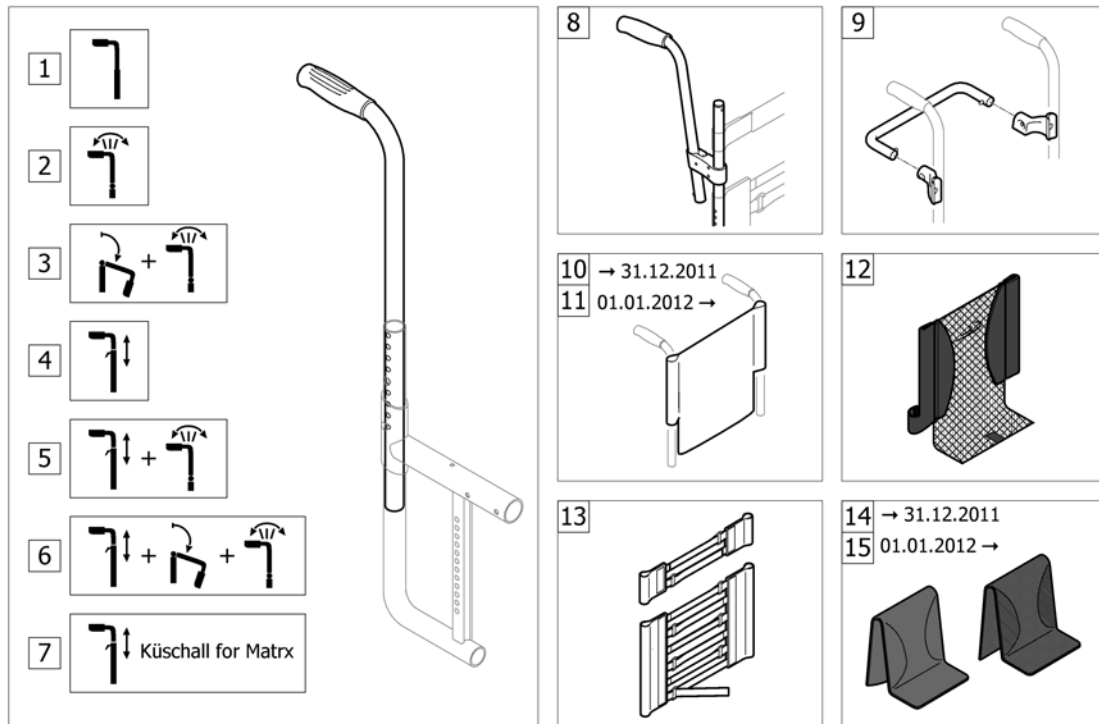

BACKREST

Pos.	Part number	Description	Valid from → until	Qty
1	-	Push handles for backrest standard		1
2	-	Push handles for backrest angle adjustable		1
3	-	Push handles for backrest foldable and angle adjustable		1
4	-	Push handles height adjustable		1
5	-	Push handles height adjustable for backrest angle adjustable		1
6	-	Push handles height adjustable for backrest foldable and angle adjustable		1
7	-	Küschall backrest parts for Matrix backs	2016-01-01 →	1
8	-	Push handles, inclined		1
9	-	Backrest stabilization bar		1
11	-	Back cover, standard 01.01.2012=>	2012-01-01 →	1
12	-	Backrest cover light	2011-07-01 →	1
13	-	Bands to adjustable backrest		1
15	-	Cover to adjustable backrest 01.01.2012=>	2012-01-01 →	1