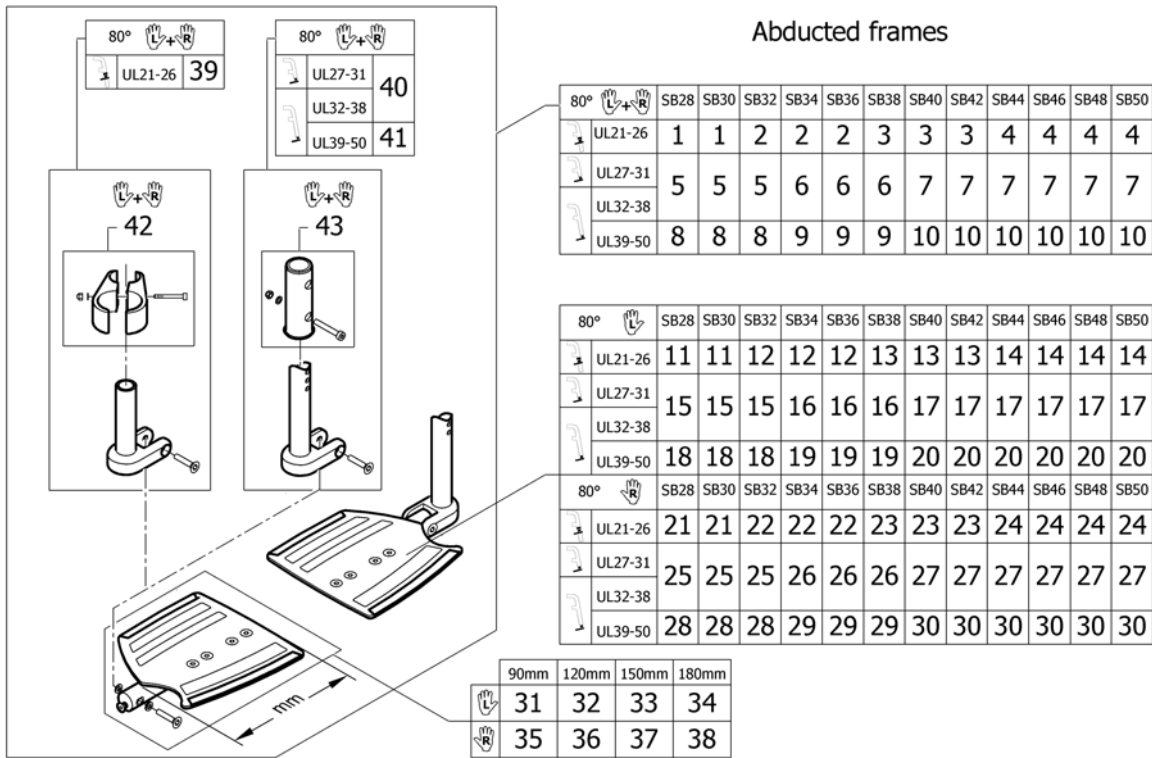

Footrest carbon 2-pieces for swing away 80° on front frames abducted

Pos.	Part number	Description	Valid from → until	Qty
1	1545434	Footrest carbon 2-pc. 90mm, high mounted, pair, complete		1
2	1545435	Footrest carbon 2-pc. 120mm, high mounted, pair, complete		1
3	1545436	Footrest carbon 2-pc. 150mm, high mounted, pair, complete		1
4	1545437	Footrest carbon 2-pc. 180mm, high mounted, pair, complete		1
5	1545439	Footrest carbon 2-pc. 120mm, short, pair, complete		1
6	1545440	Footrest carbon 2-pc. 150mm, short, pair, complete		1
7	1545441	Footrest carbon 2-pc. 180mm, short, pair, complete		1
8	1545443	Footrest carbon 2-pc. 120mm, long, pair, complete		1
9	1545444	Footrest carbon 2-pc. 150mm, long, pair, complete		1
10	1545445	Footrest carbon 2-pc. 180mm, long, pair, complete		1
11	1545772	Footrest carbon 2-pc. 90mm, high mounted, left, complete		1
12	1545773	Footrest carbon 2-pc. 120mm, high mounted, left, complete		1
13	1545774	Footrest carbon 2-pc. 150mm, high mounted, left, complete		1
14	1545775	Footrest carbon 2-pc. 180mm, high mounted, left, complete		1
15	1545777	Footrest carbon 2-pc. 120mm, short, left, complete		1
16	1545778	Footrest carbon 2-pc. 150mm, short, left, complete		1
17	1545779	Footrest carbon 2-pc. 180mm, short, left, complete		1
18	1545781	Footrest carbon 2-pc. 120mm, long, left, complete		1
19	1545782	Footrest carbon 2-pc. 150mm, long, left, complete		1
20	1545783	Footrest carbon 2-pc. 180mm, long, left, complete		1
21	1545760	Footrest carbon 2-pc. 90mm, high mounted, right, complete		1
22	1545761	Footrest carbon 2-pc. 120mm, high mounted, right, complete		1
23	1545762	Footrest carbon 2-pc. 150mm, high mounted, right, complete		1
24	1545763	Footrest carbon 2-pc. 180mm, high mounted, right, complete		1
25	1545765	Footrest carbon 2-pc. 120mm, short, right, complete		1
26	1545766	Footrest carbon 2-pc. 150mm, short, right, complete		1
27	1545767	Footrest carbon 2-pc. 180mm, short, right, complete		1
28	1545769	Footrest carbon 2-pc. 120mm, long, right, complete		1
29	1545770	Footrest carbon 2-pc. 150mm, long, right, complete		1
30	1545771	Footrest carbon 2-pc. 180mm, long, right, complete		1
31	1545450	Footrest carbon 2-pc. 90mm, left		1