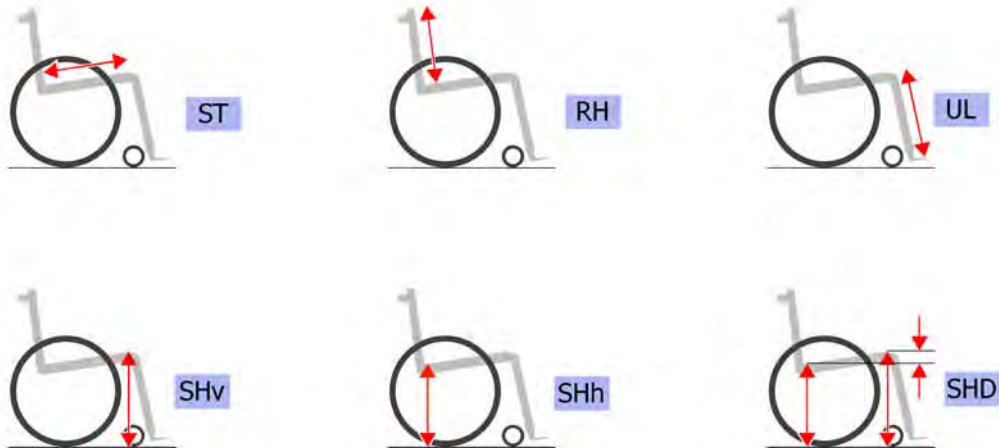

Abbreviations

Pos.	Part number	Description	Valid from → until	Qty
L	-	Left side (sitting in the wheelchair)		0
R	-	Right side (sitting in the wheelchair)		0
L+R	-	Left and right sides (paire)		0
SB	-	Seat width (2 digits in cm or 3 digits in mm)		0
ST	-	Seat depth (2 digits in cm or 3 digits in mm)		0
RH	-	Backrest height (2 digits in cm or 3 digits in mm)		0
UL	-	Knee-to-heel length (2 digits in cm or 3 digits in mm)		0
SHv	-	Front seat-to-floor height (2 digits in cm or 3 digits in mm)		0
SHh	-	Rear seat-to-floor height (2 digits in cm or 3 digits in mm)		0
SHD	-	Front and rear seat-to-floor height difference (2 digits in cm or 3 digits in mm)		0