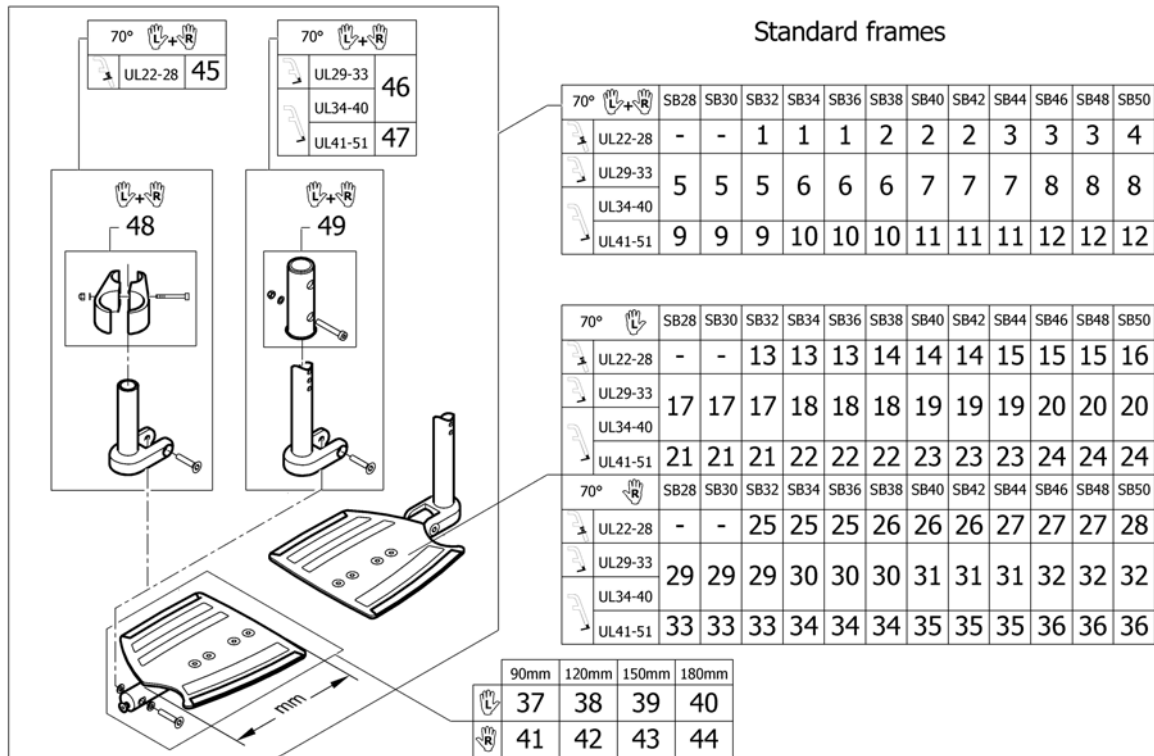

Footrest carbon 2-pieces for swing away 70° on front frames standard

Pos.	Part number	Description	Valid from → until	Qty
1	1545434	Footrest carbon 2-pc. 90mm, high mounted, pair, complete		1
2	1545435	Footrest carbon 2-pc. 120mm, high mounted, pair, complete		1
3	1545436	Footrest carbon 2-pc. 150mm, high mounted, pair, complete		1
4	1545437	Footrest carbon 2-pc. 180mm, high mounted, pair, complete		1
5	1545438	Footrest carbon 2-pc. 90mm, short, pair, complete		1
6	1545439	Footrest carbon 2-pc. 120mm, short, pair, complete		1
7	1545440	Footrest carbon 2-pc. 150mm, short, pair, complete		1
8	1545441	Footrest carbon 2-pc. 180mm, short, pair, complete		1
9	1545442	Footrest carbon 2-pc. 90mm, long, pair, complete		1
10	1545443	Footrest carbon 2-pc. 120mm, long, pair, complete		1
11	1545444	Footrest carbon 2-pc. 150mm, long, pair, complete		1
12	1545445	Footrest carbon 2-pc. 180mm, long, pair, complete		1
13	1545772	Footrest carbon 2-pc. 90mm, high mounted, left, complete		1
14	1545773	Footrest carbon 2-pc. 120mm, high mounted, left, complete		1
15	1545774	Footrest carbon 2-pc. 150mm, high mounted, left, complete		1
16	1545775	Footrest carbon 2-pc. 180mm, high mounted, left, complete		1
17	1545776	Footrest carbon 2-pc. 90mm, short, left, complete		1
18	1545777	Footrest carbon 2-pc. 120mm, short, left, complete		1
19	1545778	Footrest carbon 2-pc. 150mm, short, left, complete		1
20	1545779	Footrest carbon 2-pc. 180mm, short, left, complete		1
21	1545780	Footrest carbon 2-pc. 90mm, long, left, complete		1
22	1545781	Footrest carbon 2-pc. 120mm, long, left, complete		1
23	1545782	Footrest carbon 2-pc. 150mm, long, left, complete		1
24	1545783	Footrest carbon 2-pc. 180mm, long, left, complete		1
25	1545760	Footrest carbon 2-pc. 90mm, high mounted, right, complete		1
26	1545761	Footrest carbon 2-pc. 120mm, high mounted, right, complete		1
27	1545762	Footrest carbon 2-pc. 150mm, high mounted, right, complete		1
28	1545763	Footrest carbon 2-pc. 180mm, high mounted, right, complete		1
29	1545764	Footrest carbon 2-pc. 90mm, short, right, complete		1
30	1545765	Footrest carbon 2-pc. 120mm, short, right, complete		1
31	1545766	Footrest carbon 2-pc. 150mm, short, right, complete		1