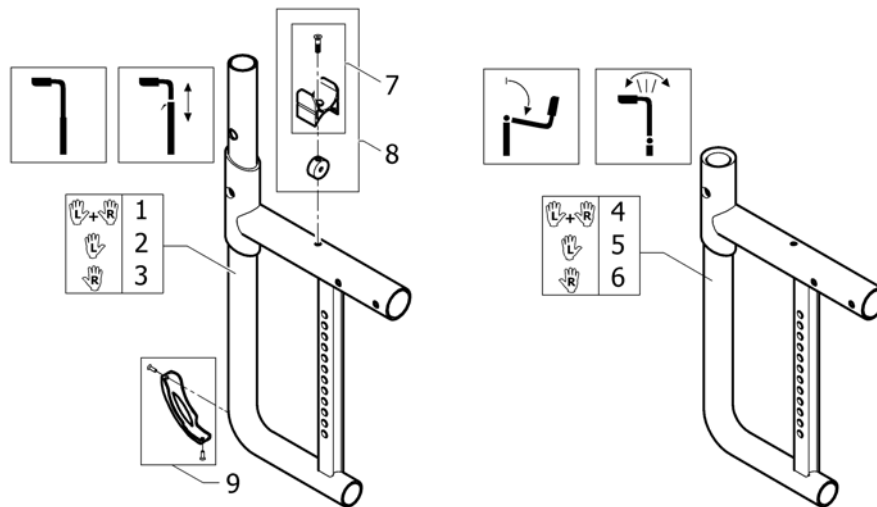

Rear frames

Pos.	Part number	Description	Valid from → until	Qty
1	1539779-0121	Rear frame, black-grey rustico, Pair	2012-01-01 → 2014-12-31	1
1	1539779-0122	Rear frame, golden beach, Pair	2013-01-01 → 2014-06-30	1
1	1539779-0411	Rear frame, black, matt, Pair	2010-07-01 →	1
1	1539779-0419	Rear frame, silver grey, Pair		1
1	1539779-0442	Rear frame, night shimmer, Pair		1
1	1539779-0445	Rear frame, ivory white, Pair	2010-07-01 →	1
1	1539779-0446	Rear frame, purple fire, Pair		1
1	1539779-0447	Rear frame, emerald green, Pair	2009-10-01 → 2012-12-31	1
1	1539779-0448	Rear frame, midnight blue, Pair	2009-10-01 → 2012-12-31	1
1	1539779-0449	Rear frame, umber glaze, Pair		1
1	1539779-0450	Rear frame, smokey grey, Pair		1
1	1539779-0451	Rear frame, flashy yellow, Pair	2011-07-01 →	1
1	1539779-3524	Rear frame, royal red, Pair		1
1	1539779-5969	Rear frame, royal blue, Pair		1
1	1539779-9005	Rear frame, black, glossy, Pair		1
2	1539780-0121	Rear frame left, black-grey rustico	2012-01-01 → 2014-12-31	1
2	1539780-0122	Rear frame left, golden beach	2013-01-01 → 2014-06-30	1
2	1539780-0411	Rear frame left, black, matt	2010-07-01 →	1
2	1539780-0419	Rear frame left, silver grey		1
2	1539780-0442	Rear frame left, night shimmer		1
2	1539780-0445	Rear frame left, ivory white	2010-07-01 →	1
2	1539780-0446	Rear frame left, purple fire		1
2	1539780-0447	Rear frame left, emerald green	2009-10-01 → 2012-12-31	1
2	1539780-0448	Rear frame left, midnight blue	2009-10-01 → 2012-12-31	1
2	1539780-0449	Rear frame left, umber glaze		1