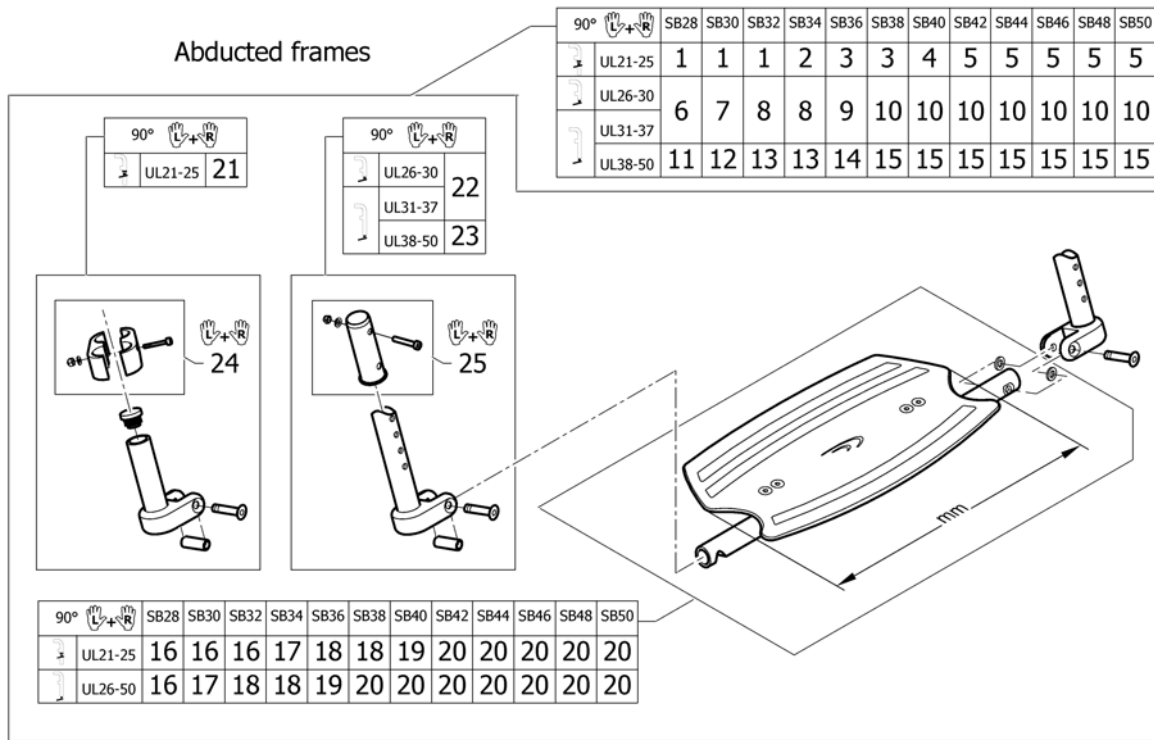

Footrest 1-piece for swing away 90° on front frames abducted

Pos.	Part number	Description	Valid from → until	Qty
1	1550591	Footrest 1-piece complete, 193mm, high mounted		1
2	1550592	Footrest 1-piece complete, 222mm, high mounted		1
3	1550593	Footrest 1-piece complete, 250mm, high mounted		1
4	1550594	Footrest 1-piece complete, 280mm, high mounted		1
5	1550595	Footrest 1-piece complete, 308mm, high mounted		1
6	1550574	Footrest 1-piece complete, 193mm, short		1
7	1550575	Footrest 1-piece complete, 222mm, short		1
8	1550576	Footrest 1-piece complete, 250mm, short		1
9	1550577	Footrest 1-piece complete, 280mm, short		1
10	1550578	Footrest 1-piece complete, 308mm, short		1
11	1550579	Footrest 1-piece complete, 193mm, long		1
12	1550580	Footrest 1-piece complete, 222mm, long		1
13	1550581	Footrest 1-piece complete, 250mm, long		1
14	1550582	Footrest 1-piece complete, 280mm, long		1
15	1550583	Footrest 1-piece complete, 308mm, long		1
16	1550584	Footrest 1-piece 193mm		1
17	1550585	Footrest 1-piece 222mm		1
18	1550586	Footrest 1-piece 250mm		1
19	1550587	Footrest 1-piece 280mm		1
20	1550588	Footrest 1-piece 308mm		1
21	1550590	Telescopic tube kit for footrest 1-piece , high mounted, pair		1
22	1535982	Telescopic tube kit for footrest 1-piece short, pair		1
23	1535983	Telescopic tube kit for footrest 1-piece long, pair		1
24	1544613	Clamping kit for footrest high mounted, pair		1
25	1532398	Fixation kit footplate telescope		1