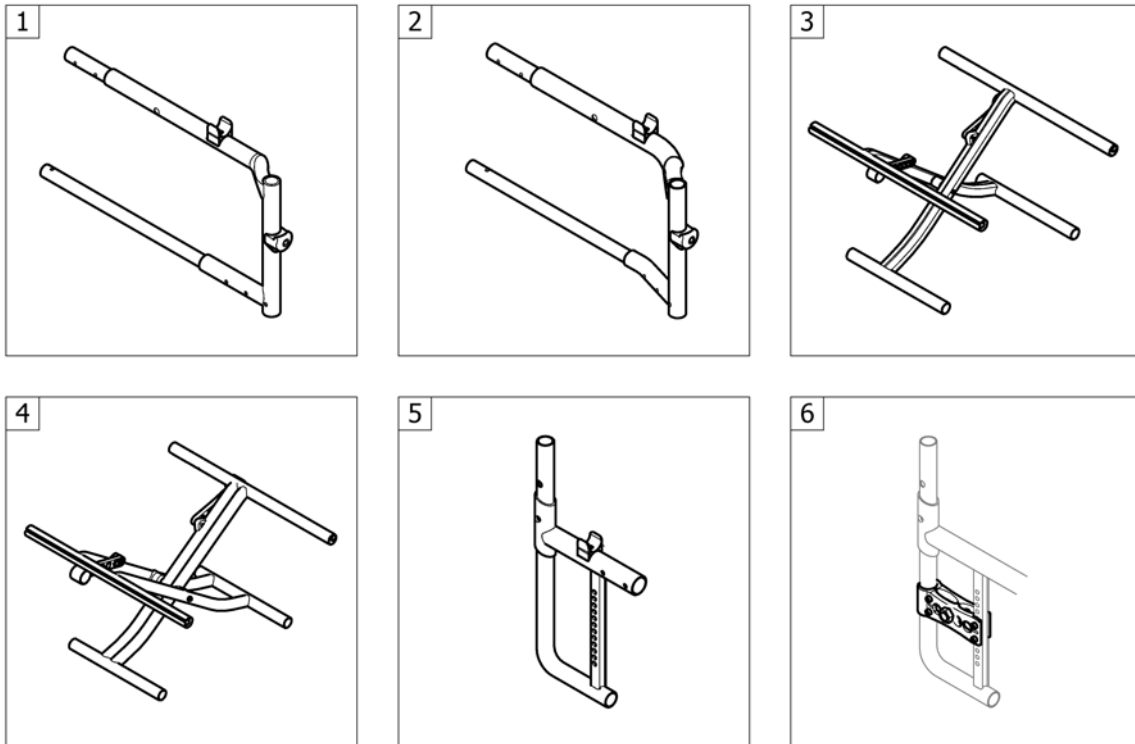

CHASSIS

Pos.	Part number	Description	Valid from → until	Qty
1	-	Front frames standard		1
2	-	Front frames abducted		1
3	-	Cross brace single, SB28-42		1
4	-	Cross brace double, SB44-50		1
5	-	Rear frames		1
6	-	Rear wheel fixation		1