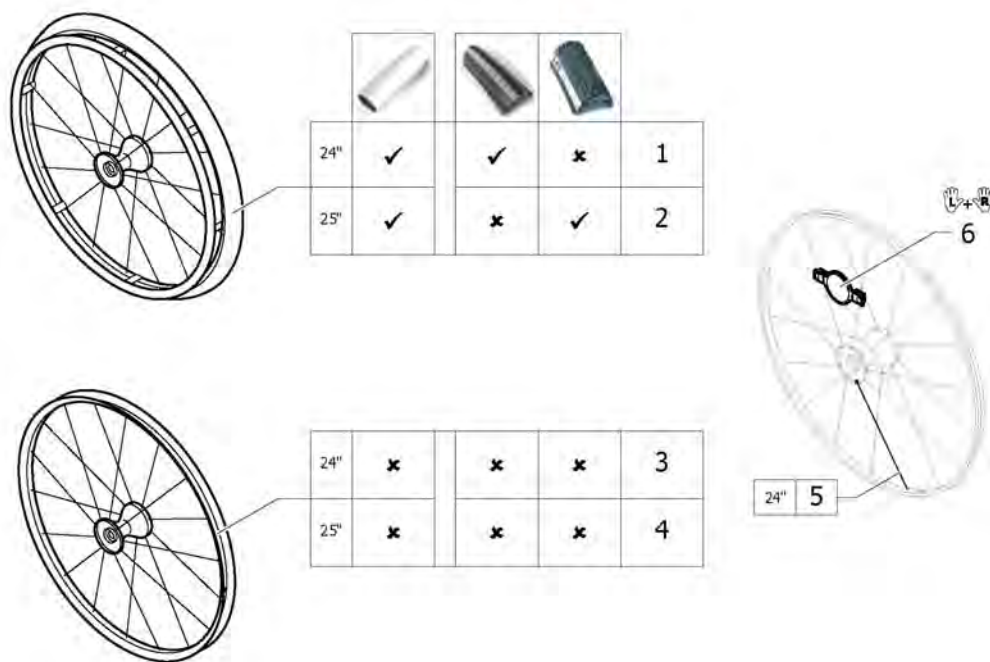

Spinergy wheel

Pos.	Part number	Description	Valid from → until	Qty
1	SP1601755	Rear wheel 24" Spinergy, handrim, Rightrun black/grey <i>Replaces 1485805</i>	2009-10-01 → 2013-12-31	2
2	1525127	Rear wheel 25", Spinergy, handrim Alu, tyre Mararthon Evolution	2009-10-01 → 2013-12-31	2
3	1570426	Rear wheel 24", Spinergy, without handrim, without tyre	2009-10-01 → 2013-12-31	2
4	1525128	Rear wheel 25", Spinergy, without handrim, without tyre	2009-10-01 → 2013-12-31	2
5	1579092	Spoke for Spinergy wheel 24", 1 Pcs.	2009-10-01 → 2013-12-31	36
6	1571088	Spoke reflection for Spinergy wheel, pair <i>Replaces 1451931</i>	2009-10-01 → 2013-12-31	1