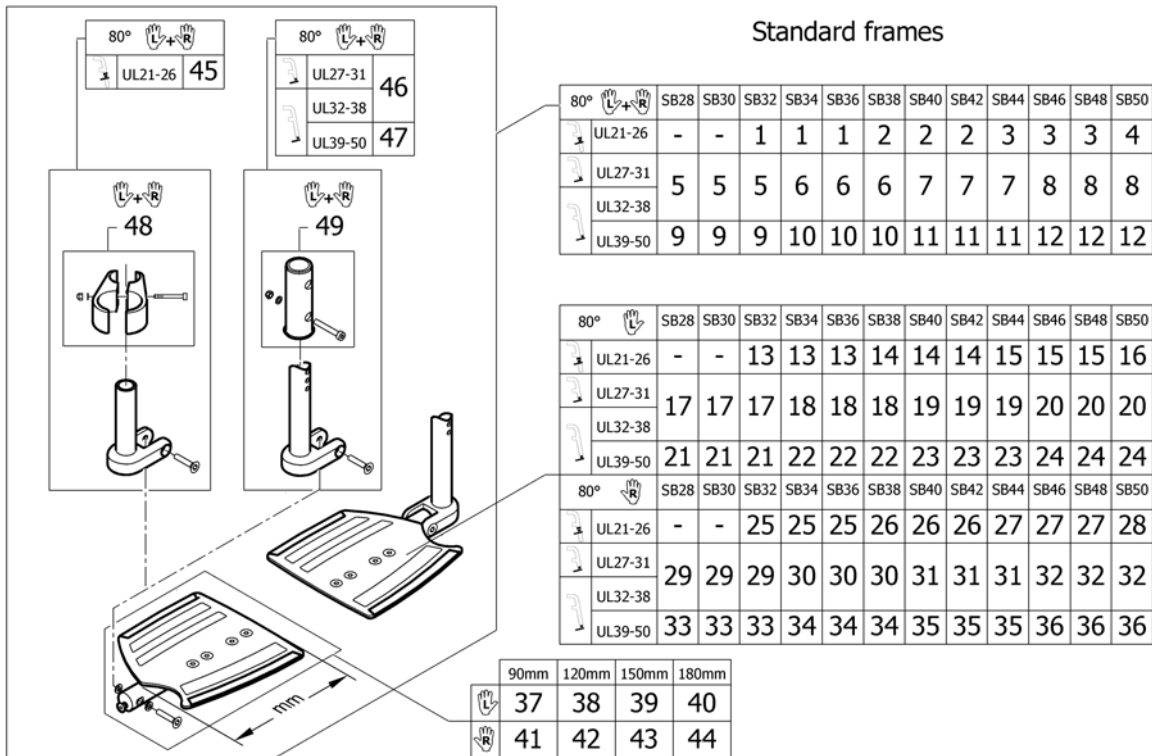

Footrest carbon 2-pieces for swing away 80° on front frames standard

Pos.	Part number	Description	Valid from → until	Qty
1	1545434	Footrest carbon 2-pc. 90mm, high mounted, pair, complete		1
2	1545435	Footrest carbon 2-pc. 120mm, high mounted, pair, complete		1
3	1545436	Footrest carbon 2-pc. 150mm, high mounted, pair, complete		1
4	1545437	Footrest carbon 2-pc. 180mm, high mounted, pair, complete		1
5	1545438	Footrest carbon 2-pc. 90mm, short, pair, complete		1
6	1545439	Footrest carbon 2-pc. 120mm, short, pair, complete		1
7	1545440	Footrest carbon 2-pc. 150mm, short, pair, complete		1
8	1545441	Footrest carbon 2-pc. 180mm, short, pair, complete		1
9	1545442	Footrest carbon 2-pc. 90mm, long, pair, complete		1
10	1545443	Footrest carbon 2-pc. 120mm, long, pair, complete		1
11	1545444	Footrest carbon 2-pc. 150mm, long, pair, complete		1
12	1545445	Footrest carbon 2-pc. 180mm, long, pair, complete		1
13	1545772	Footrest carbon 2-pc. 90mm, high mounted, left, complete		1
14	1545773	Footrest carbon 2-pc. 120mm, high mounted, left, complete		1
15	1545774	Footrest carbon 2-pc. 150mm, high mounted, left, complete		1
16	1545775	Footrest carbon 2-pc. 180mm, high mounted, left, complete		1
17	1545776	Footrest carbon 2-pc. 90mm, short, left, complete		1
18	1545777	Footrest carbon 2-pc. 120mm, short, left, complete		1
19	1545778	Footrest carbon 2-pc. 150mm, short, left, complete		1
20	1545779	Footrest carbon 2-pc. 180mm, short, left, complete		1
21	1545780	Footrest carbon 2-pc. 90mm, long, left, complete		1
22	1545781	Footrest carbon 2-pc. 120mm, long, left, complete		1
23	1545782	Footrest carbon 2-pc. 150mm, long, left, complete		1
24	1545783	Footrest carbon 2-pc. 180mm, long, left, complete		1
25	1545760	Footrest carbon 2-pc. 90mm, high mounted, right, complete		1
26	1545761	Footrest carbon 2-pc. 120mm, high mounted, right, complete		1
27	1545762	Footrest carbon 2-pc. 150mm, high mounted, right, complete		1
28	1545763	Footrest carbon 2-pc. 180mm, high mounted, right, complete		1
29	1545764	Footrest carbon 2-pc. 90mm, short, right, complete		1
30	1545765	Footrest carbon 2-pc. 120mm, short, right, complete		1
31	1545766	Footrest carbon 2-pc. 150mm, short, right, complete		1