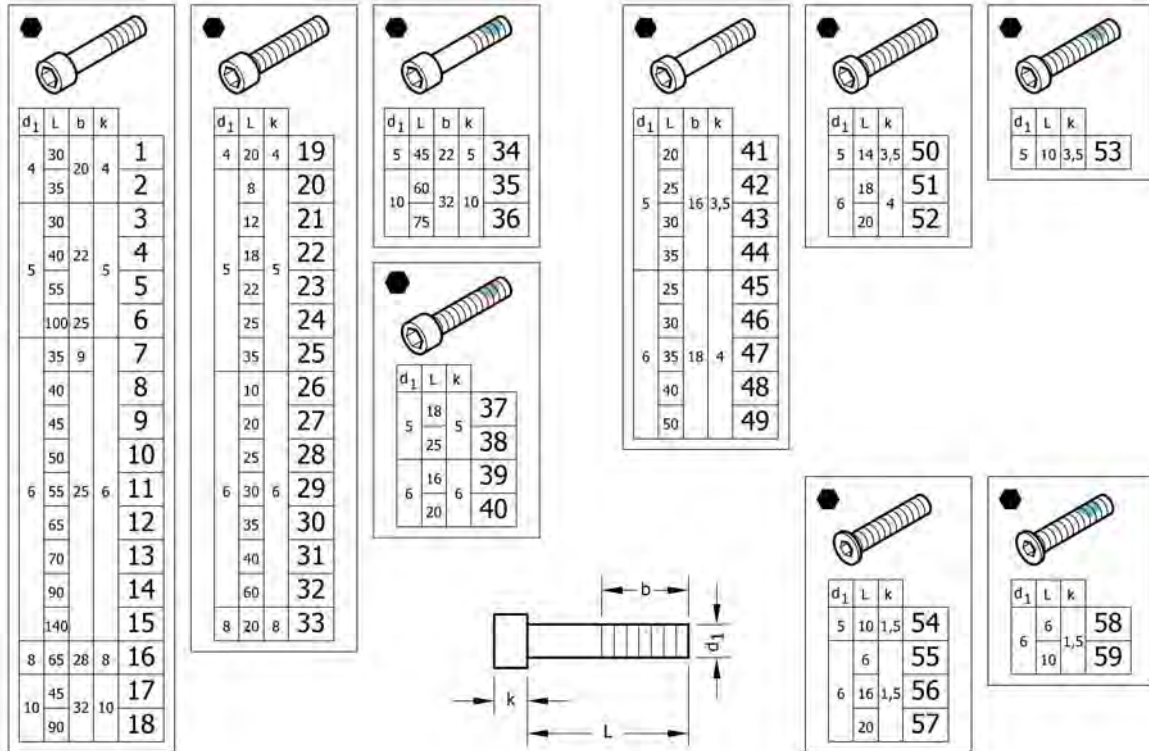

Socket head cap screws

Pos.	Part number	Description	Valid from → until	Qty
1	1579115	Hex socket head cap screws partially threaded, zi.Blue, M4x30, kit 25 <i>Replaces 1560191 (25x)</i>		1
2	1579116	Hex socket head cap screws partially threaded, zi.Blue, M4x35, kit 25 <i>Replaces 1563765 (25x)</i>		1
3	1579117	Hex socket head cap screws partially threaded, black, M5x30, kit 25 Pcs. <i>Replaces 100.1091 (25x)</i>		1
4	1579118	Hex socket head cap screws partially threaded, black, M5x40, kit 25 Pcs. <i>Replaces 100.1093 (25x)</i>		1
5	1579119	Hex socket head cap screws partially threaded, black, M5x55, kit 25 Pcs. <i>Replaces 100.1096 (25x)</i>		1
6	1579120	Hex socket head cap screws partially threaded, black, M5x100, kit 10 Pcs. <i>Replaces 1425240 (10x)</i>		1
7	1579121	Hex socket head cap screws partially threaded, black, M6x35, kit 5 Pcs. <i>Replaces 107.1001 (5x)</i>		1
8	1579122	Hex socket head cap screws partially threaded, black, M6x40, kit 25 Pcs. <i>Replaces 100.1133 (25x)</i>		1
9	1579123	Hex socket head cap screws partially threaded, black, M6x45, kit 25 Pcs. <i>Replaces 100.1134 (25x)</i>		1
10	1579124	Hex socket head cap screws partially threaded, black, M6x50, kit 25 Pcs. <i>Replaces 100.1135 (25x)</i>		1
11	1579125	Hex socket head cap screws partially threaded, black, M6x55, kit 25 Pcs. <i>Replaces 100.1136 (25x)</i>		1
11	1579126	Hex socket head cap screws partially threaded, zi.Blue, M6x55, kit 25 <i>Replaces ZM006551A (25x)</i>		1
12	1579127	Hex socket head cap screws partially threaded, black, M6x65, kit 10 Pcs. <i>Replaces 100.1138 (10x)</i>		1
13	1579128	Hex socket head cap screws partially threaded, black, M6x70, kit 10 Pcs. <i>Replaces 100.1139 (10x)</i>		1
14	1579129	Hex socket head cap screws partially threaded, black, M6x90, kit 10 Pcs. <i>Replaces 1529118 (10x)</i>		1
15	1579130	Hex socket head cap screws partially threaded, black, M6x140, kit 10 Pcs. <i>Replaces 1529117 (10x)</i>		1
16	1579131	Hex socket head cap screws partially threaded, black, M8x65, kit 10 Pcs. <i>Replaces 1510316 (10x)</i>		1
17	1579132	Hex socket head cap screws partially threaded, black, M10x45, kit 2 Pcs. <i>Replaces 1496010 (2x)</i>		1