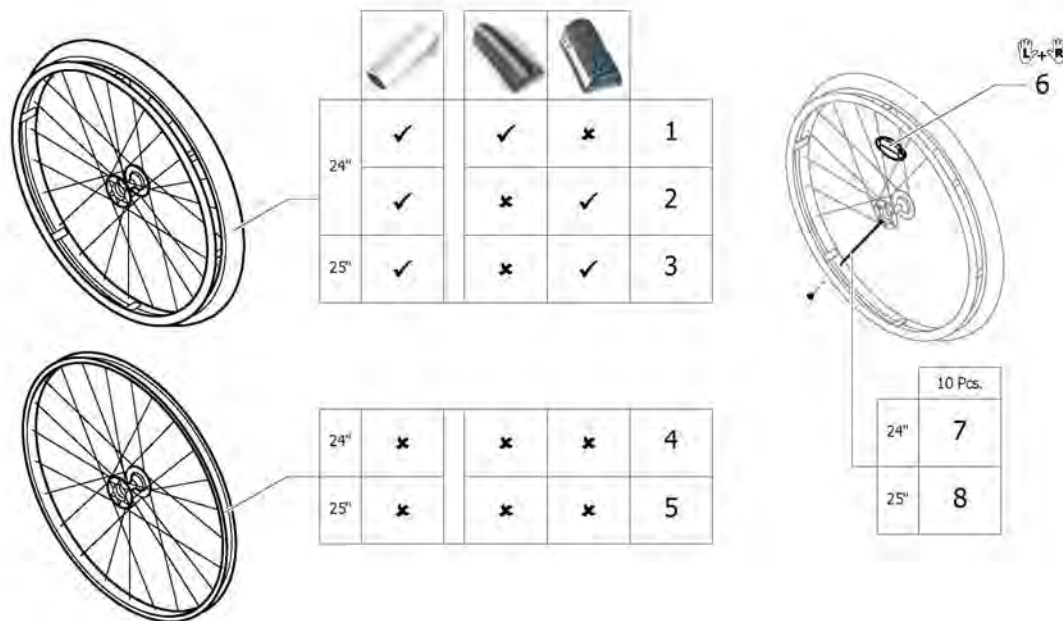

High Performance wheel

Pos.	Part number	Description	Valid from → until	Qty
1	SP1601754-0004	Rear wheel 24" High Performance black anodized, handrim, Rightrun black/ grey <i>Replaces 1420958-0004</i>	2010-01-01 →	2
1	SP1601754-0001	Rear wheel 24" High Performance chrome, handrim, Rightrun black/grey <i>Replaces 1420958-0001</i>	2011-07-01 →	2
1	SP1601754-0182	Rear wheel 24" High Performance champagne, handrim, Rightrun black/grey <i>Replaces 1420958-0182</i>	2013-01-01 →	2
1	SP1601754-0183	Rear wheel 24" High Performance olive, handrim, Rightrun black/grey <i>Replaces 1420958-0183</i>	2013-01-01 →	2
1	SP1601754-0400	Rear wheel 24" High Performance techno-anthracite, handrim, Rightrun black/ grey <i>Replaces 1420958-0400</i>		2
1	SP1601754-0401	Rear wheel 24" High Performance lemon, handrim, Rightrun black/grey <i>Replaces 1420958-0401</i>	2009-10-01 → 2012-12-31	2
1	SP1601754-0402	Rear wheel 24" High Performance apricot, handrim, Rightrun black/grey <i>Replaces 1420958-0402</i>	2009-10-01 → 2012-12-31	2
1	SP1601754-0404	Rear wheel 24" High Performance b-blue, handrim, Rightrun black/grey <i>Replaces 1420958-0404</i>		2
1	SP1601754-0440	Rear wheel 24" High Performance comet red, handrim, Rightrun black/grey <i>Replaces 1420958-0440</i>		2
1	SP1601754-0441	Rear wheel 24" High Performance arctic blue, handrim, Rightrun black/grey <i>Replaces 1420958-0441</i>		2
1	SP1601754-0444	Rear wheel 24" High Performance copper glaze, handrim, Rightrun black/grey <i>Replaces 1420958-0444</i>		2
2	1527046-0004	Wheel 24", High Performance, black, handrim alu, tyre Marathon Evolution	2010-01-01 →	2
2	1527046-0001	Wheel 24", High Performance, chrome, handrim alu, tyre Marathon Evolution	2011-07-01 →	2
2	1527046-0182	Wheel 24", High Performance, champagne, handrim alu, tyre Marathon Evolution	2013-01-01 →	2
2	1527046-0183	Wheel 24", High Performance, olive, handrim alu, tyre Marathon Evolution	2013-01-01 →	2