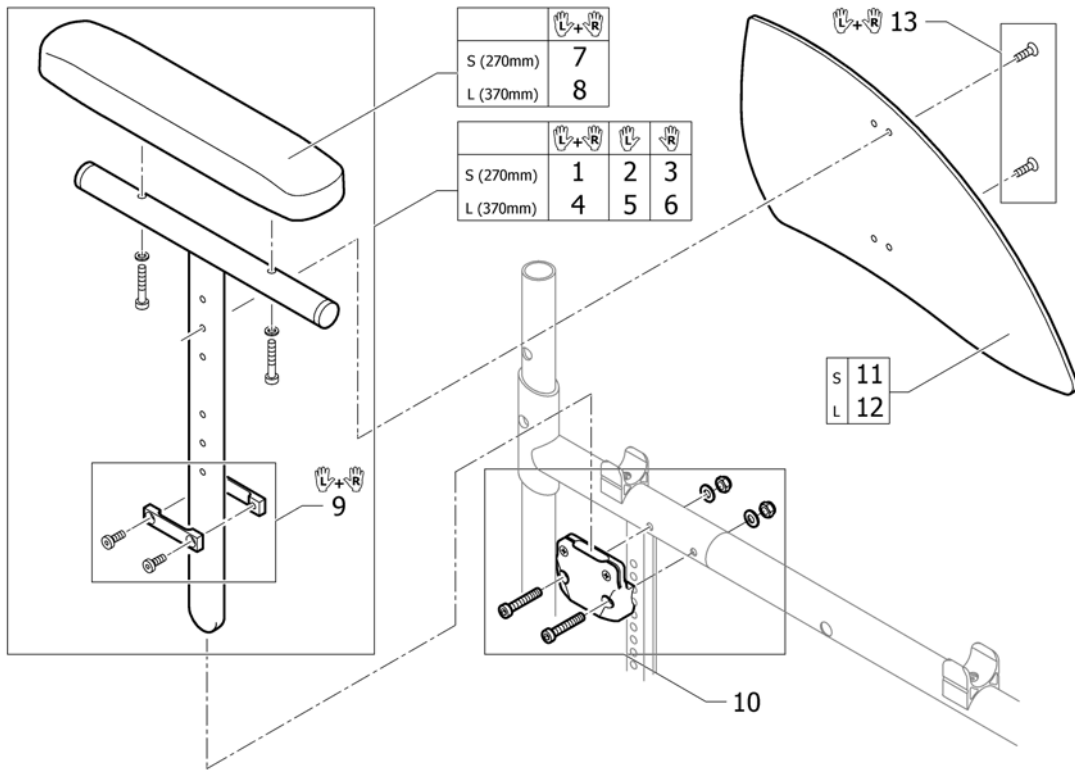

Siderest height adjustable

Pos.	Part number	Description	Valid from → until	Qty
1	1517682	Siderest height adjustable short, pair		1
2	1517678	Siderest height adjustable short, left		1
3	1517677	Siderest height adjustable short, right		1
4	1517683	Siderest height adjustable long, pair		1
5	1517680	Siderest height adjustable long, left		1
6	1517679	Siderest height adjustable long, right		1
7	1439497	Armpad S (270mm) incl. screws, pair		1
8	1439498	Armpad L (370mm) incl. screws, pair		1
9	1517681	Siderests height clamp kit, pair		1
10	1540010	Sidepart Adaption complete		2
11	1540008	Clothes-guard S to siderest		2
12	1540009	Clothes-guard L to siderest		2
13	1540011	Clothes-guard fixation kit		1