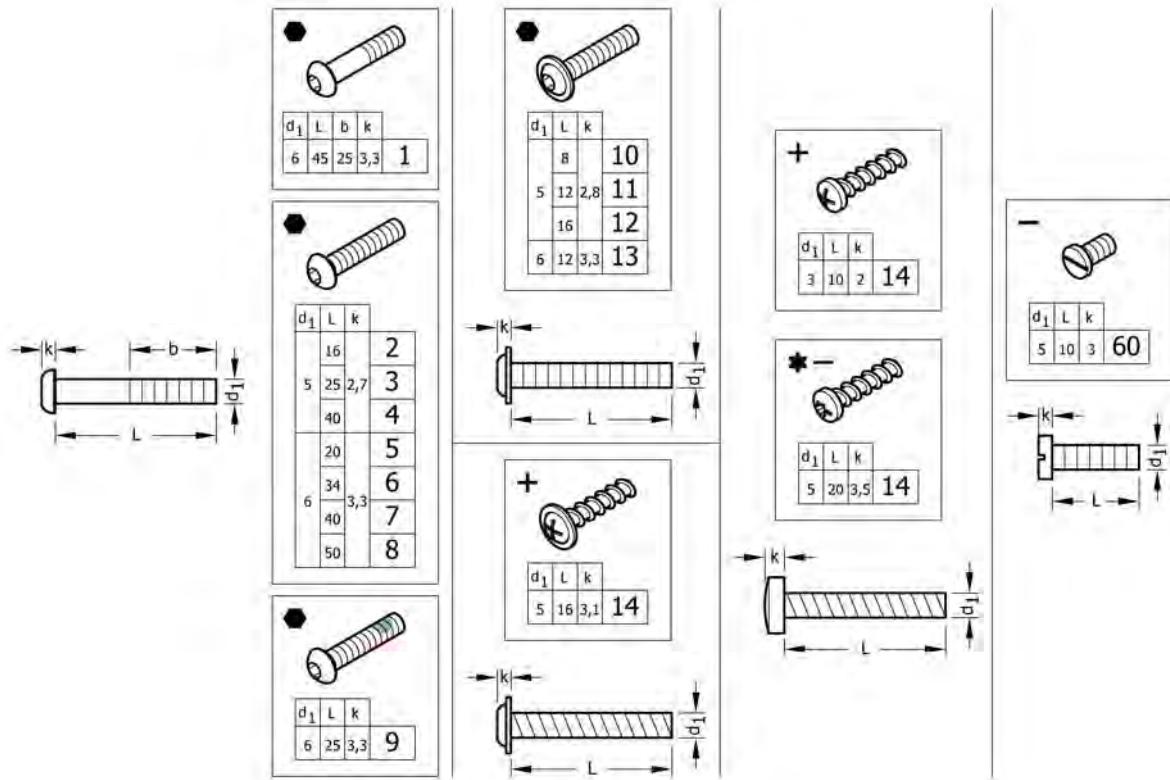

Button head screws

Pos.	Part number	Description	Valid from → until	Qty
1	1579259	Hex sock.Button head cap screws partially thread., Black, M6x45, kit 25 Pcs. <i>Replaces 1438507 (25x)</i>		1
2	1579260	Hex socket button head cap screws fully threaded, Black, M5x16, kit 25 Pcs. <i>Replaces 1445341-0003 (25x)</i>		1
3	1579261	Hex socket button head cap screws fully threaded, Black, M5x25, kit 25 Pcs. <i>Replaces 107.1021 (25x)</i>		1
4	1579262	Hex socket button head cap screws fully threaded, Black, M5x40, kit 25 Pcs. <i>Replaces 1445101-0003 (25x)</i>		1
5	1579263	Hex socket button head cap screws fully threaded, Black, M6x20, kit 25 Pcs. <i>Replaces 1439153 (25x)</i>		1
6	1579264	Hex socket button head cap screws fully threaded, Black, M6x34, kit 25 Pcs. <i>Replaces 1438506-0003 (25x)</i>		1
7	1579265	Hex socket button head cap screws fully threaded, Black, M6x40, kit 25 Pcs. <i>Replaces 1439530-0003 (25x)</i>		1
8	1579266	Hex socket button head cap screws fully threaded, Black, M6x50, kit 25 Pcs. <i>Replaces 1439531-0003 (25x)</i>		1
9	1579267	Hex sock.But.Head cap screws full.Thread., Black, TufLok, M6x25, kit 25 Pcs. <i>Replaces 1438505 (25x)</i>		1
10	1579268	Button head socket cap screws with flange, Black, M5x8, kit 25 Pcs. <i>Replaces 1536268 (25x)</i>		1
11	1579269	Button head socket cap screws with flange, Black, M5x12, kit 25 Pcs. <i>Replaces 1529290 (25x)</i>		1
12	1579270	Button head socket cap screws with flange, Black, M5x16, kit 25 Pcs. <i>Replaces 1445102-0003 (25x)</i>		1
13	1579271	Button head socket cap screws with flange, Black, M6x12, kit 25 Pcs. <i>Replaces 1432204 (25x)</i>		1
14	1579272	Round washer head PT® screws, form H, zinc plated blue, M5x16, kit 25 Pcs. <i>Replaces 1536057 (25x)</i>		1