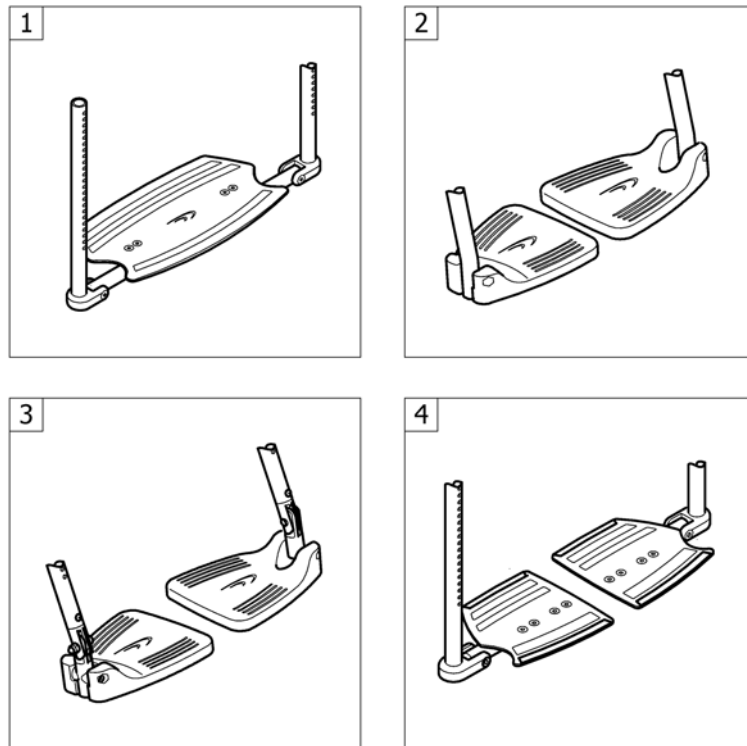

Pos.	Part number	Description	Valid from → until	Qty
1	-	Footrest 1-piece		1
2	-	Footrest 2-piece		1
3	-	Footrest 2-piece, angle adjustable		1
4	-	Footrest carbon 2-pieces		1