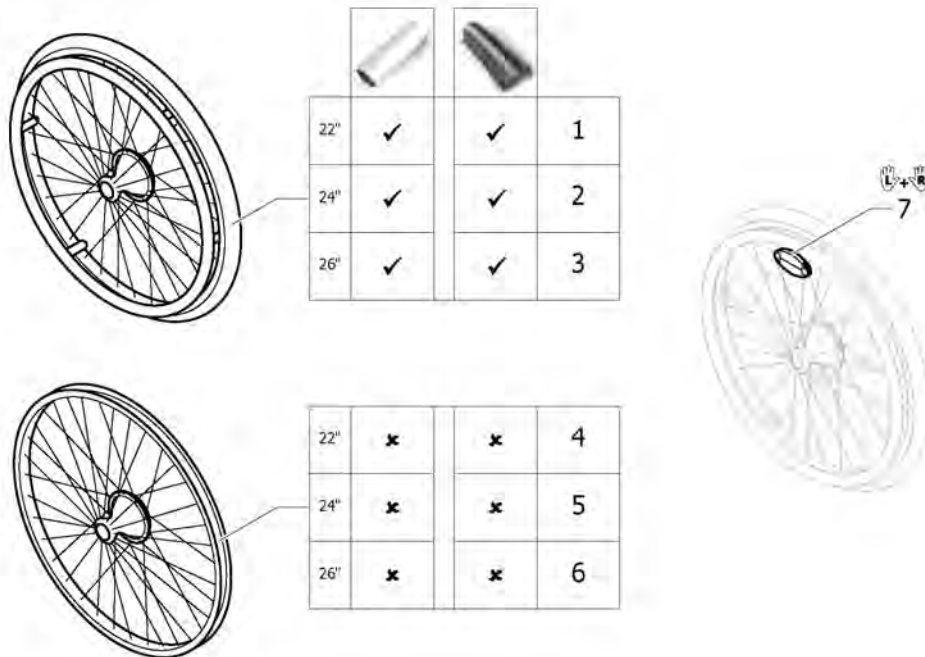

Drumbrake wheel

Pos.	Part number	Description	Valid from → until	Qty
1	SP1601850	Rear wheel 22" Drumbrake Octopus, handrim, Rightrun black/grey <i>Replaces 1445495</i>		2
2	SP1601851	Rear wheel 24" Drumbrake Octopus, handrim, Rightrun black/grey <i>Replaces 1445496</i>		2
3	SP1601852	Rear wheel 26" Drumbrake Octopus, handrim, Rightrun black/grey <i>Replaces 1445497</i>		2
4	1445492	Rear wheel 22" Drumbrake Octopus, without handrim, without tyre		2
5	1445493	Rear wheel 24" Drumbrake Octopus, without handrim, without tyre		2
6	1445494	Rear wheel 26" Drumbrake Octopus, without handrim, without tyre		2
7	1571073	Spokereflection, pair <i>Replaces 220.1033</i>		1