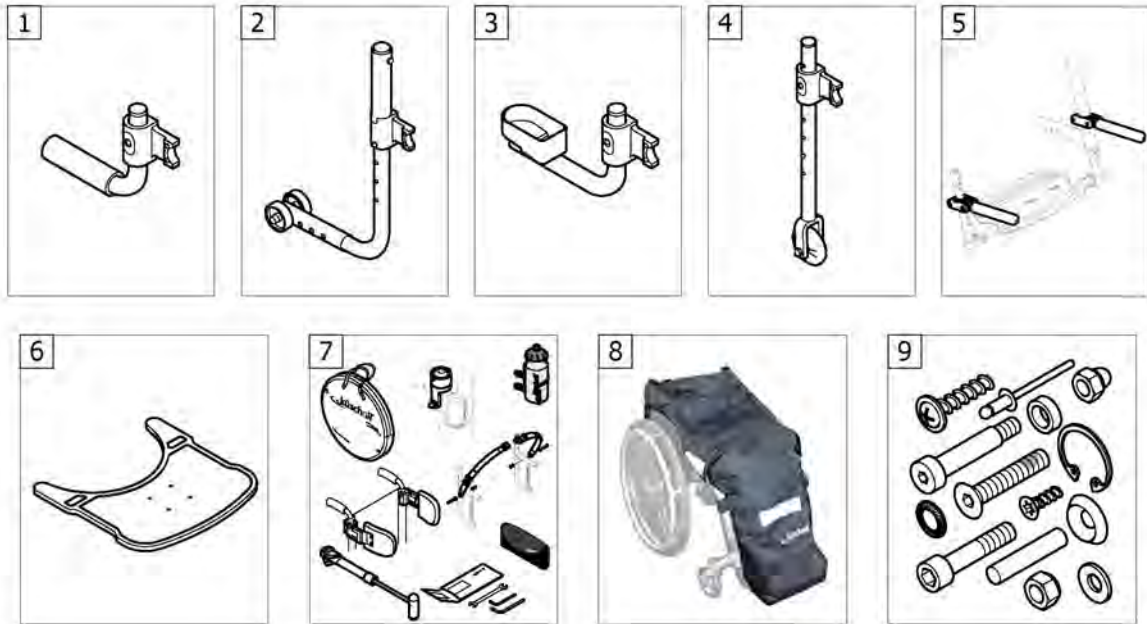

OPTIONS & ACCESSORIES

Pos.	Part number	Description	Valid from → until	Qty
1	-	Tipper aid		1
2	-	Antitipper		1
3	-	Cane holder		1
4	-	Transit wheels		1
5	-	Luggage holder		1
6	-	Therapy table		1
7	-	Chair accessories		1
8	-	Fixation: screws, ...		1