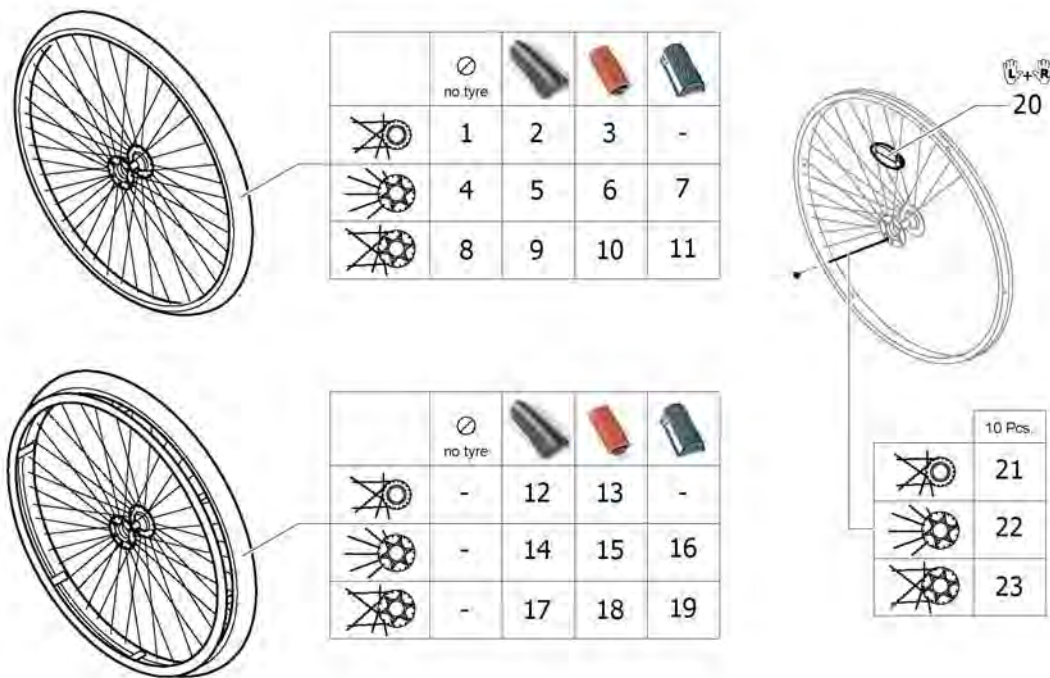

26" Küschall rear wheels complete

Pos.	Part number	Description	Valid from → until	Qty
4	1567098-0407	Rear wheel 26" Starec R, colourless, without handrim, without tyre <i>Replaces 904.1083</i>	2009-10-01 → 2014-12-31	2
4	1567098-0001	Rear wheel 26" Starec R, chrome, without handrim, without tyre <i>Replaces 904.1083-0001</i>	2011-07-01 → 2014-12-31	2
4	1567098-0182	Rear wheel 26" Starec R, champagne, without handrim, without tyre	2013-01-01 → 2014-12-31	2
4	1567098-0183	Rear wheel 26" Starec R, olive, without handrim, without tyre	2013-01-01 → 2014-12-31	2
4	1567098-0400	Rear wheel 26" Starec R, tecno, without handrim, without tyre <i>Replaces 904.1083.950</i>	2009-10-01 → 2014-12-31	2
4	1567098-0401	Rear wheel 26" Starec R, lemon, without handrim, without tyre <i>Replaces 904.1083.951</i>	2009-10-01 → 2012-12-31	2
4	1567098-0402	Rear wheel 26" Starec R, apricot, without handrim, without tyre <i>Replaces 904.1083.954</i>	2009-10-01 → 2012-12-31	2
4	1567098-0404	Rear wheel 26" Starec R, b-blue, without handrim, without tyre <i>Replaces 904.1083.957</i>	2009-10-01 → 2014-12-31	2
4	1567098-0440	Rear wheel 26" Starec R, comet red, without handrim, without tyre <i>Replaces 904.1083-0440</i>	2009-10-01 → 2014-12-31	2
4	1567098-0441	Rear wheel 26" Starec R, arctic blue, without handrim, without tyre <i>Replaces 904.1083-0441</i>	2009-10-01 → 2014-12-31	2
4	1567098-0444	Rear wheel 26" Starec R, copper glaze, without handrim, without tyre <i>Replaces 904.1083-0444</i>	2009-10-01 → 2014-12-31	2
5	SP1601748	Rear wheel 26", Starec hub R, without handrim, Rightrun black/grey <i>Replaces 904.1196</i>	2009-10-01 → 2014-12-31	2
6	904.1165	Rear wheel 26", Starec hub R, without handrim, indoor sports	2009-10-01 → 2017-12-31	2
7	1554401-0407	Rear wheel 26", Starec R, colourless, without handrim, marathon evolution	2009-10-01 → 2014-12-31	2