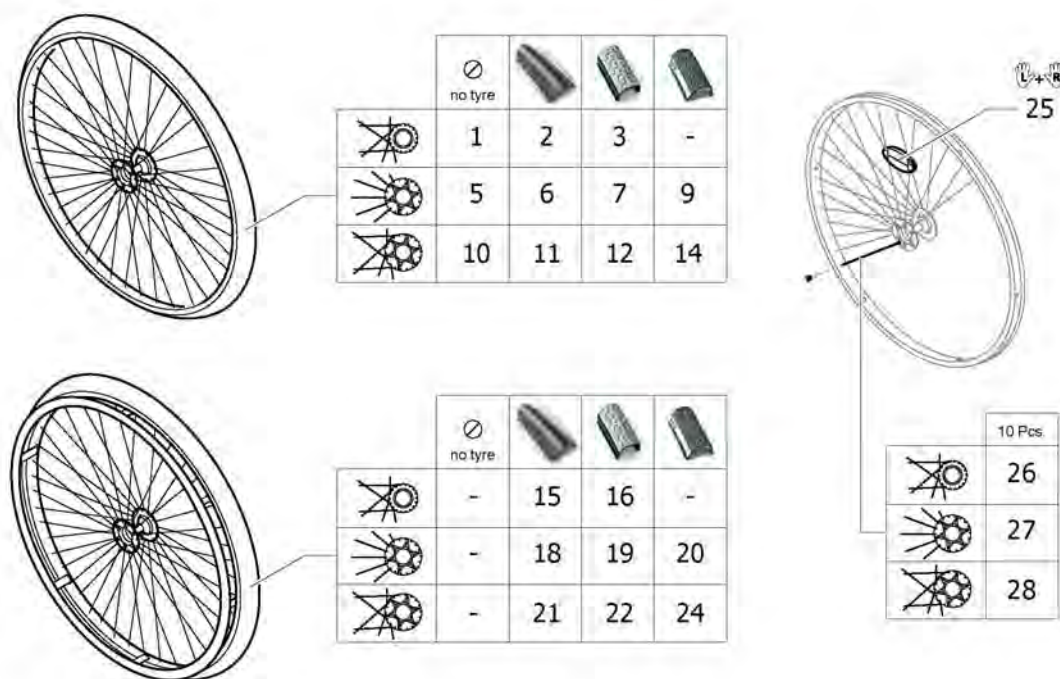

24" Küschall rear wheels complete

Pos.	Part number	Description	Valid from → until	Qty
5	1567103-0407	Rear wheel 24" Starec R, colourless, without handrim, without tyre <i>Replaces 904.1082</i>	2009-10-01 → 2014-12-31	2
5	1567103-0001	Rear wheel 24" Starec R, chrome, without handrim, without tyre	2011-07-01 → 2014-12-31	2
5	1567103-0182	Rear wheel 24" Starec R, champagne, without handrim, without tyre	2013-01-01 → 2014-12-31	2
5	1567103-0183	Rear wheel 24" Starec R, olive, without handrim, without tyre	2013-01-01 → 2014-12-31	2
5	1567103-0400	Rear wheel 24" Starec R, tecno, without handrim, without tyre <i>Replaces 904.1082.950</i>	2009-10-01 → 2014-12-31	2
5	1567103-0401	Rear wheel 24" Starec R, lemon, without handrim, without tyre <i>Replaces 904.1082.951</i>	2009-10-01 → 2012-12-31	2
5	1567103-0402	Rear wheel 24" Starec R, apricot, without handrim, without tyre <i>Replaces 904.1082.954</i>	2009-10-01 → 2012-12-31	2
5	1567103-0404	Rear wheel 24" Starec R, b-blue, without handrim, without tyre <i>Replaces 904.1082.957</i>	2009-10-01 → 2014-12-31	2
5	1567103-0440	Rear wheel 24" Starec R, comet red, without handrim, without tyre <i>Replaces 904.1082-0440</i>	2009-10-01 → 2014-12-31	2
5	1567103-0441	Rear wheel 24" Starec R, arctic blue, without handrim, without tyre <i>Replaces 904.1082-0441</i>	2009-10-01 → 2014-12-31	2
5	1567103-0444	Rear wheel 24" Starec R, copper glaze, without handrim, without tyre <i>Replaces 904.1082-0444</i>	2009-10-01 → 2014-12-31	2
6	SP1601744	Rear wheel 24", Starec hub R, without handrim, Rightrun black/grey <i>Replaces 904.1161</i>	2009-10-01 → 2014-12-31	2
7	904.1160	Rear wheel 24", Starec hub R, without handrim, Tread	2009-10-01 → 2014-12-31	2
9	1554397-0407	Rear wheel 24", Starec R, colourless, without handrim, marathon evolution	2009-10-01 → 2014-12-31	2