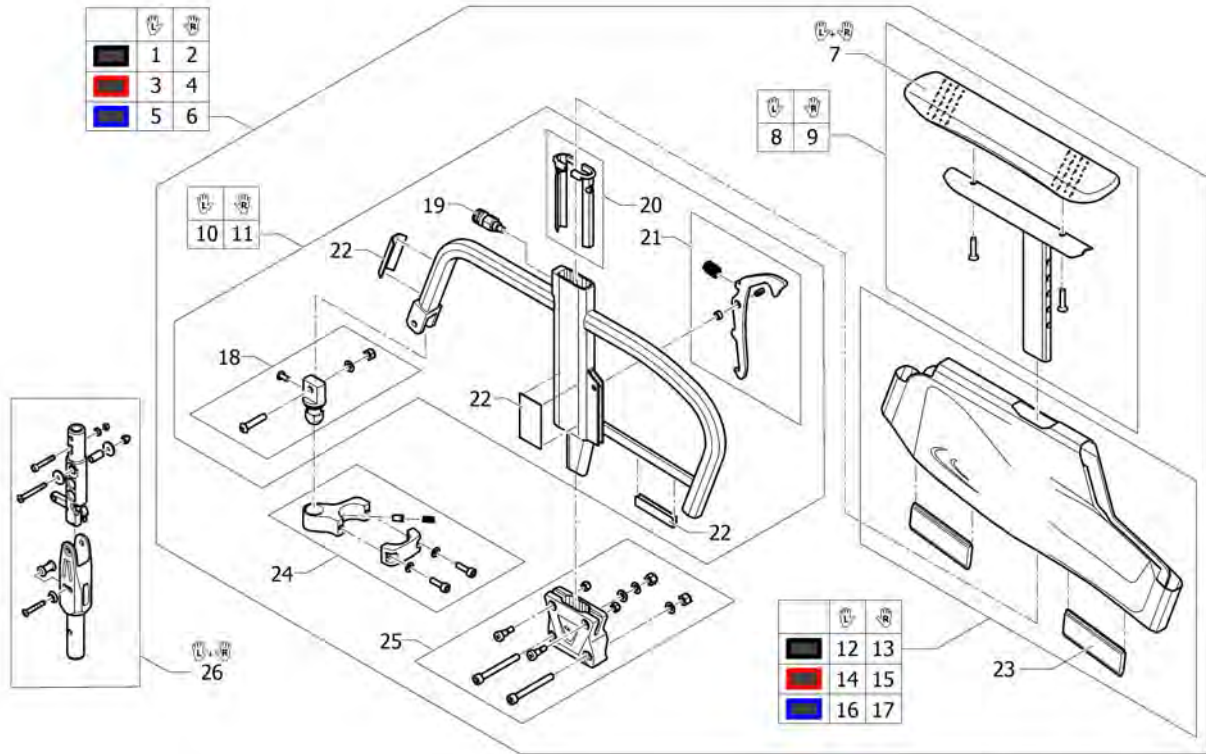

Siderest locking, height adjustable, flip-back, removable

Pos.	Part number	Description	Valid from → until	Qty
1	SP1642881	Küschall armrest black contour, locking, height adjustable, flip-back, removable, complete, left		1
2	SP1642882	Küschall armrest black contour, locking, height adjustable, flip-back, removable, complete, right		1
3	SP1642883	Küschall armrest red contour, locking, height adjustable, flip-back, removable, complete, left		1
4	SP1642884	Küschall armrest red contour, locking, height adjustable, flip-back, removable, complete, right		1
5	SP1642885	Küschall armrest blue contour, locking, height adjustable, flip-back, removable, complete, left		1
6	SP1642886	Küschall armrest blue contour, locking, height adjustable, flip-back, removable, complete, right		1
7	SP1606410	Küschall armpad, narrow 280mm incl. screws, pair		1
8	SP1642887	Telescope with küschall armpad narrow 280mm, left		1
9	SP1642888	Telescope with küschall armpad narrow 280mm, right		1
10	SP1642889	Frame assembled left for küschall armrest		1
11	SP1642890	Frame assembled right for küschall armrest		1
12	SP1642891	Cover, black contour for küschall armrest, left		1
13	SP1642892	Cover, black contour for küschall armrest, right		1
14	SP1642893	Cover, red contour for küschall armrest, left		1
15	SP1642894	Cover, red contour for küschall armrest, right		1
16	SP1642895	Cover, blue contour for küschall armrest, left		1
17	SP1642896	Cover, blue contour for küschall armrest, right		1
18	SP1642897	Joint pin set for küschall armrest		1
19	SP1642898	Locking unit for telescope for küschall armrest		1
20	1579327	Guide part for side rest height adjustable, kit 20 Pcs.		1
21	SP1642899	Locking system for küschall armrest		1
22	SP1642900	Hook fastener band adhesive for küschall armrest		1
23	SP1642901	Hook fastener band double-side for küschall armrest		1
24	SP1642902	Fixation kit rear for küschall armrest		1
25	SP1642903	Fixation kit front for küschall armrest		1
26	SP1642904	Hinge kit to backrest foldable for küschall armrest, pair		1