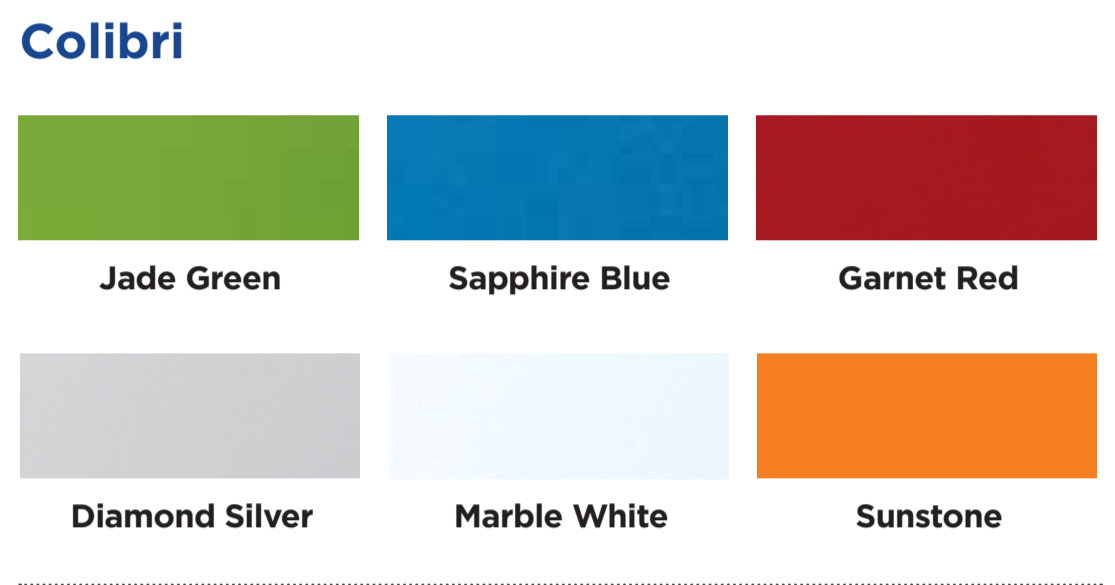

## Colour Options:

	COLIBRI	LEO	PEGASUS METRO	PEGASUS PRO	COMET PRO (NZ ONLY)	COMET ALPINE+	COMET ULTRA
<b>Backrest Width:</b>	465mm	470mm	510mm	510mm	510mm	510mm	660mm
<b>Seat Depth:</b>	400mm	410mm	470mm	470mm	470mm	460mm	535mm
<b>Floor to Seat Height:</b>	370 - 420mm	460 - 560mm	440 - 510mm	440 - 510mm	440 - 510mm	440 - 510mm	440 - 510mm
<b>Backrest Height:</b>	385mm	475mm	490mm	490mm	490mm	630mm	515mm
<b>Unit Driving Width:</b>	505mm	590mm	660mm	650mm	665 - 685mm	665 - 685mm	665 - 685mm
<b>Total Length:</b>	1010mm	1220mm	1270mm	1320mm	1450mm	1450mm	1450mm
<b>Empty Weight:</b>	49kg (18 Ah)	59kg (exc. batteries) 83kg (inc. batteries)	110kg	136kg	136kg	143kg	148kg
<b>Max. User Weight:</b>	136kg	136kg	136kg	160kg	160kg	160kg	220kg
<b>Battery Capacity:</b>	2 x 12 V/18Ah	2 x 12V/36Ah	2 x 12 V/50Ah	2 x 12 V/75Ah	2 x 12 V/75Ah	2 x 12 V/75Ah	2 x 12 V/75Ah
<b>Turning Diameter:</b>	2200mm	2620mm	2600mm	2750mm	2750mm	2750mm	2750mm
<b>Max. Climable Obstacle Height:</b>	45mm	60mm	80mm	100mm	100mm	100mm	100mm
<b>Ground Clearance:</b>	50mm	70mm	78mm	100mm	100mm	100mm	100mm
<b>Max Safe Slope:</b>	6°	10°	6°	10°	10°	10°	10°
<b>Max. Driving Distance*:</b>	Up to 16km	38km	54km	52km	55km	58km	49km
<b>Max. Driving Speed:</b>	8 km/h	8 km/h	10 km/h	10 km/h	15 km/h	10 km/h	10 km/h
<b>Motor Capacity:</b>	200 W	240 W	240W / 600W	550 W / 1300 W	550 W / 1600 W	650 W / 1800 W	650 W / 1800 W