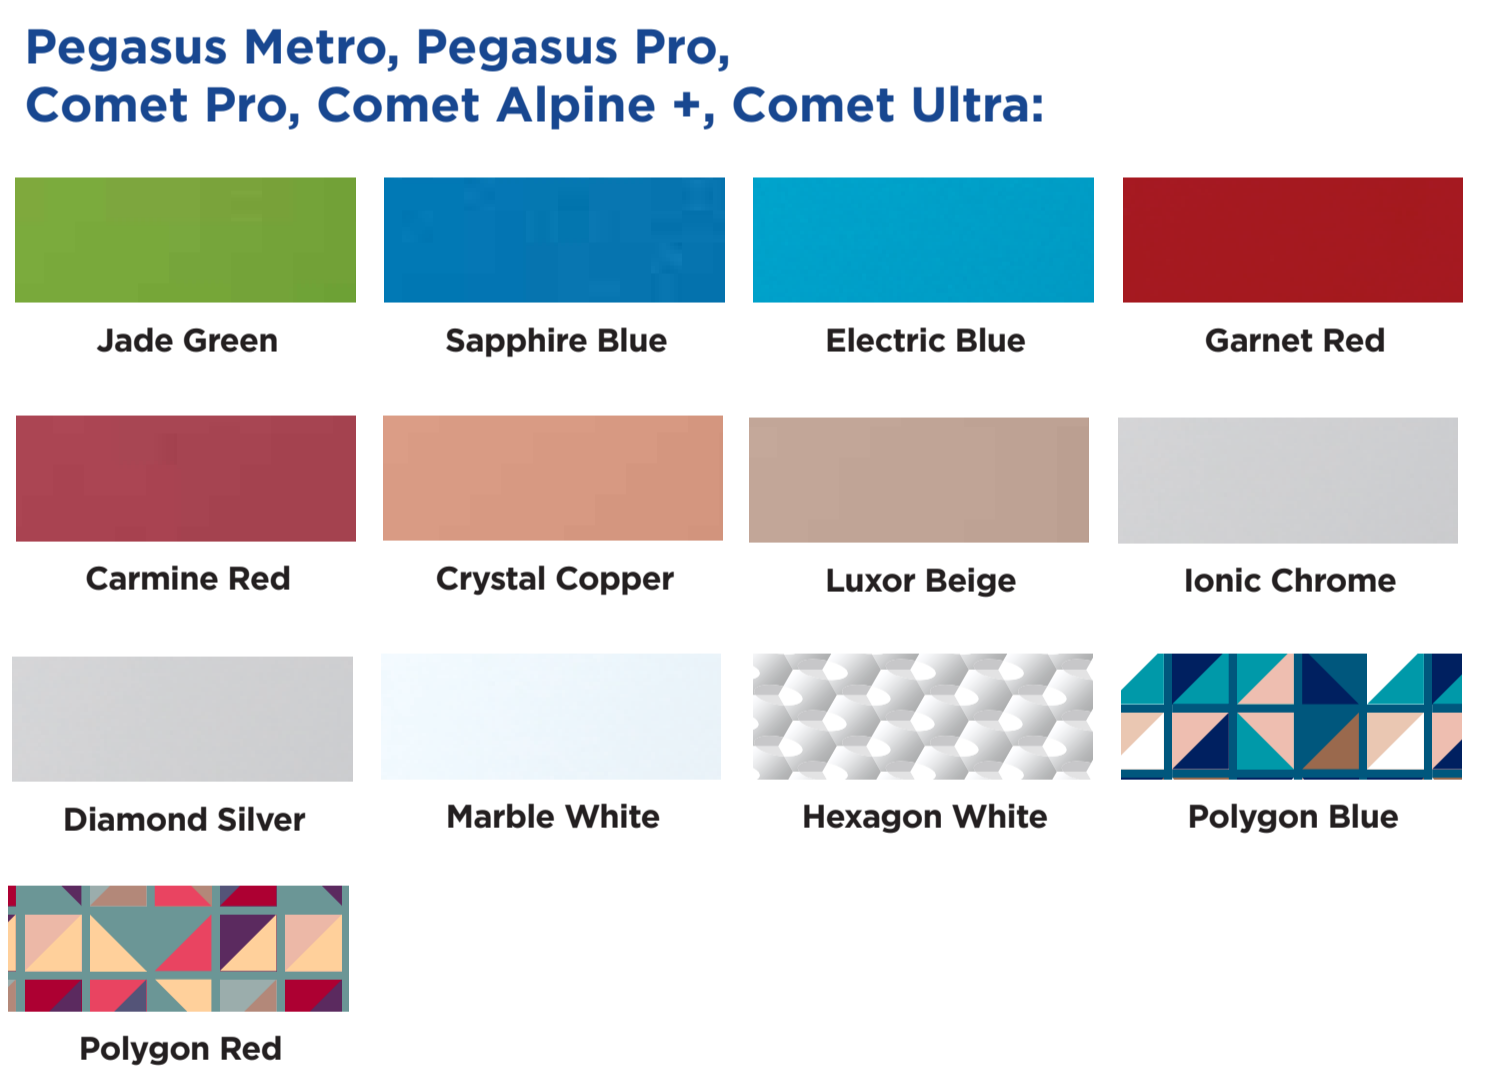

## Colour Options:

	COLIBRI	LEO	PEGASUS METRO	PEGASUS PRO	COMET PRO (NZ ONLY)	COMET ALPINE+	COMET ULTRA
<b>Backrest Width:</b>	465mm	470mm	510mm	510mm	510mm	510mm	660mm
<b>Seat Depth:</b>	400mm	410mm	470mm	470mm	470mm	460mm	535mm
<b>Floor to Seat Height:</b>	370 - 420mm	460 - 560mm	440 - 510mm	440 - 510mm	440 - 510mm	440 - 510mm	440 - 510mm
<b>Backrest Height:</b>	385mm	475mm	490mm	490mm	490mm	630mm	515mm
<b>Unit Driving Width:</b>	505mm	590mm	660mm	650mm	665 - 685mm	665 - 685mm	665 - 685mm
<b>Total Length:</b>	1010mm	1220mm	1270mm	1320mm	1450mm	1450mm	1450mm
<b>Empty Weight:</b>	49kg (18 Ah)	59kg (exc. batteries) 83kg (inc. batteries)	110kg	136kg	136kg	143kg	148kg
<b>Max. User Weight:</b>	136kg	136kg	136kg	160kg	160kg	160kg	220kg
<b>Battery Capacity:</b>	2 x 12 V/18Ah	2 x 12V/36Ah	2 x 12 V/50Ah	2 x 12 V/75Ah	2 x 12 V/75Ah	2 x 12 V/75Ah	2 x 12 V/75Ah
<b>Turning Diameter:</b>	2200mm	2620mm	2600mm	2750mm	2750mm	2750mm	2750mm
<b>Max. Climable Obstacle Height:</b>	45mm	60mm	80mm	100mm	100mm	100mm	100mm
<b>Ground Clearance:</b>	50mm	70mm	78mm	100mm	100mm	100mm	100mm
<b>Max Safe Slope:</b>	6°	10°	6°	10°	10°	10°	10°
<b>Max. Driving Distance*:</b>	Up to 16km	38km	54km	52km	55km	58km	49km
<b>Max. Driving Speed:</b>	8 km/h	8 km/h	10 km/h	10 km/h	15 km/h	10 km/h	10 km/h
<b>Motor Capacity:</b>	200 W	240 W	240W / 600W	550 W / 1300 W	550 W / 1600 W	650 W / 1800 W	650 W / 1800 W