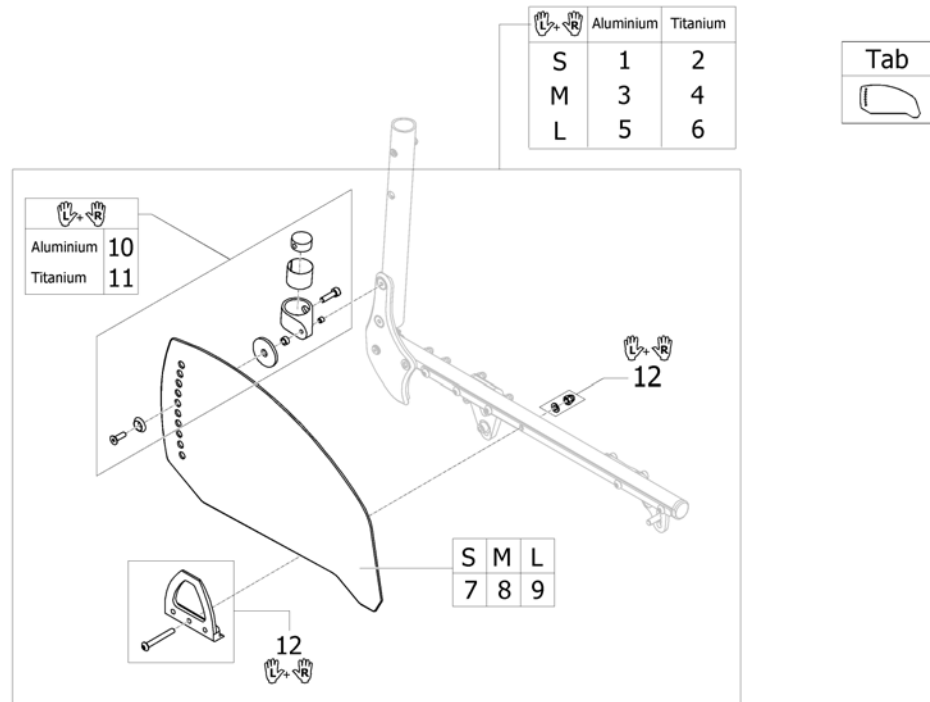

Clothes-guards carbon

ISPS1665331

Pos.	Part number	Description	Valid from → until	Qty
Tab	-	Configuration table clothes-guard carbon		1
1	SP1662722	Clothes-guards carbon M with fixation kit to backrest Aluminium, pair		1
2	SP1662723	Clothes-guards carbon M with fixation kit to backrest Titan, pair		1
3	SP1662724	Clothes-guards carbon L with fixation kit to backrest Aluminium, pair		1
4	SP1662725	Clothes-guards carbon L with fixation kit to backrest Titan, pair		1
5	SP1664865	Clothes-guards carbon XL with fixation kit to backrest Aluminium, pair		1
6	SP1664866	Clothes-guards carbon XL with fixation kit to backrest Titan, pair		1
7	SP1662733	Clothes-guard carbon M		1
8	SP1662734	Clothes-guard carbon L		1
9	SP1664867	Clothes-guard carbon XL		1
10	1547452	Fixation kit clothes-guard carbon to backrest Aluminium		1
11	1547453	Fixation kit clothes-guard carbon to backrest Titanium		1
12	1547456	Fixation clothes-guard to frame, pair		1