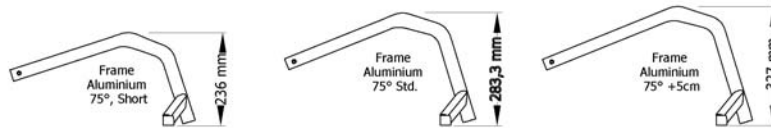

i	Rear Wheel 24"					Rear Wheel 25"					Rear Wheel 26"				
	FSTF	LLL	LLL	LLL	LLL	FSTF	LLL	LLL	LLL	LLL	FSTF	LLL	LLL	LLL	LLL
Frame Aluminium 75° Short (236 mm)	FSTF 45	LLL 29 ->	LLL 32	LLL 33 ->	LLL 42	LLL 29 ->	LLL 32	LLL 33 ->	LLL 43	LLL 29 ->	LLL 32	LLL 33 ->	LLL 44	LLL 29 ->	LLL 44
	FSTF 46	LLL 29 ->	LLL 33	LLL 34 ->	LLL 43	LLL 30 ->	LLL 43	LLL 34 ->	LLL 44	LLL 30 ->	LLL 44	LLL 34 ->	LLL 45	LLL 30 ->	LLL 45
	FSTF 47	LLL 29 ->	LLL 34	LLL 35 ->	LLL 44	LLL 31 ->	LLL 44	LLL 35 ->	LLL 45	LLL 31 ->	LLL 45	LLL 35 ->	LLL 46	LLL 31 ->	LLL 46
Frame Aluminium 75° Std. (283,3 mm)	FSTF 48	LLL 29 ->	LLL 36	LLL 37 ->	LLL 45	LLL 33 ->	LLL 45	LLL 37 ->	LLL 46	LLL 33 ->	LLL 46	LLL 37 ->	LLL 47	LLL 33 ->	LLL 47
	FSTF 49	LLL 29 ->	LLL 37	LLL 38 ->	LLL 46	LLL 34 ->	LLL 46	LLL 38 ->	LLL 47	LLL 34 ->	LLL 47	LLL 38 ->	LLL 48	LLL 34 ->	LLL 48
	FSTF 50	LLL 29 ->	LLL 38	LLL 39 ->	LLL 47	LLL 35 ->	LLL 47	LLL 39 ->	LLL 48	LLL 35 ->	LLL 48	LLL 39 ->	LLL 49	LLL 35 ->	LLL 49
Frame Aluminium 75° +5cm (302 mm)	FSTF 51	LLL 29 ->	LLL 38	LLL 39 ->	LLL 47	LLL 35 ->	LLL 47	LLL 39 ->	LLL 48	LLL 35 ->	LLL 48	LLL 39 ->	LLL 49	LLL 35 ->	LLL 49
	FSTF 52	LLL 29 ->	LLL 39	LLL 40 ->	LLL 48	LLL 36 ->	LLL 48	LLL 40 ->	LLL 49	LLL 36 ->	LLL 49	LLL 40 ->	LLL 50	LLL 36 ->	LLL 50
	FSTF 53	LLL 29 ->	LLL 40	LLL 41 ->	LLL 49	LLL 37 ->	LLL 49	LLL 41 ->	LLL 50	LLL 37 ->	LLL 50	LLL 41 ->	LLL 51	LLL 37 ->	LLL 51

ISPS1665363

Pos.	Part number	Description	Valid from → until	Qty
i	ISPDINFC1-0037	Type of frame in relation to footrest, knee to heel length (UL), front seat height (SHv) and rear wheel size		1