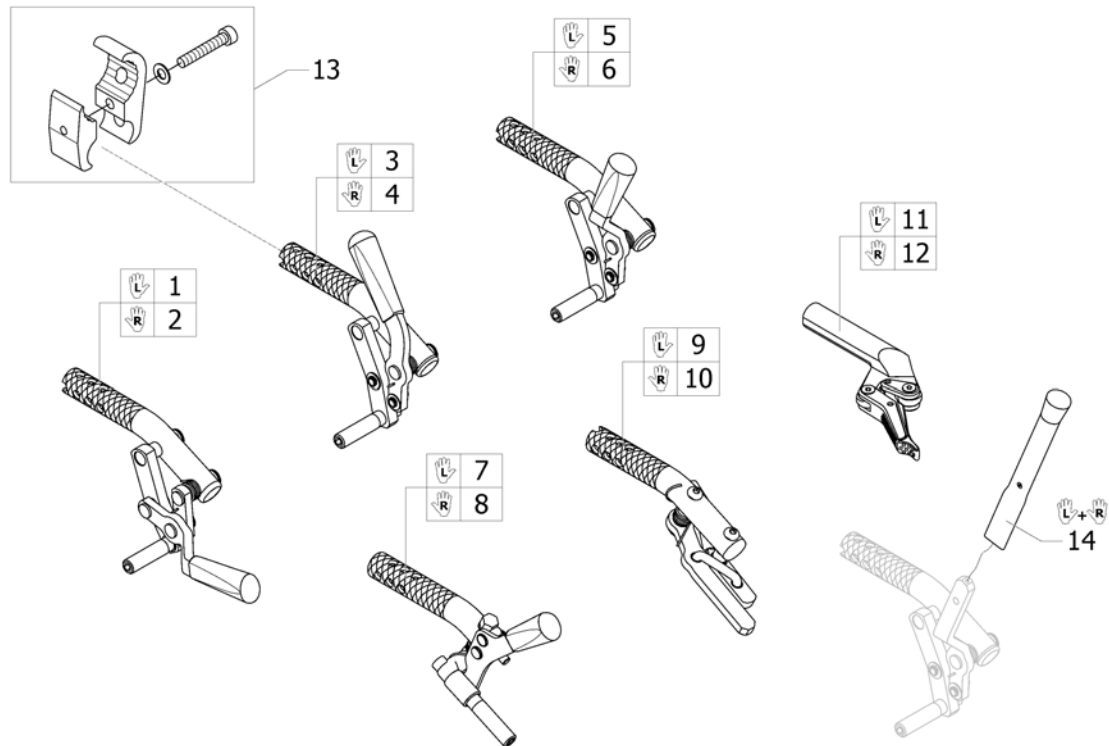

Brakes

ISPS1665349

Pos.	Part number	Description	Valid from → until	Qty
1	SP1652930	Pull brake left		1
2	SP1652931	Pull brake right		1
3	SP1652934	Brake, bent lever, left		1
4	SP1652935	Brake, bent lever, right		1
5	SP1652932	Brake, straight lever, left		1
6	SP1652933	Brake, straight lever, right		1
7	SP1652938	Performance brake, left		1
8	SP1652939	Performance brake, right		1
9	SP1652926	Active brake, left		1
10	SP1652927	Active brake, right		1
11	SP1652750	Active brake light, left		1
12	SP1652751	Active brake light, right		1
13	SP1642358	Clamping piece to brake set		2
14	1513179	Brake lever extension, pair		1