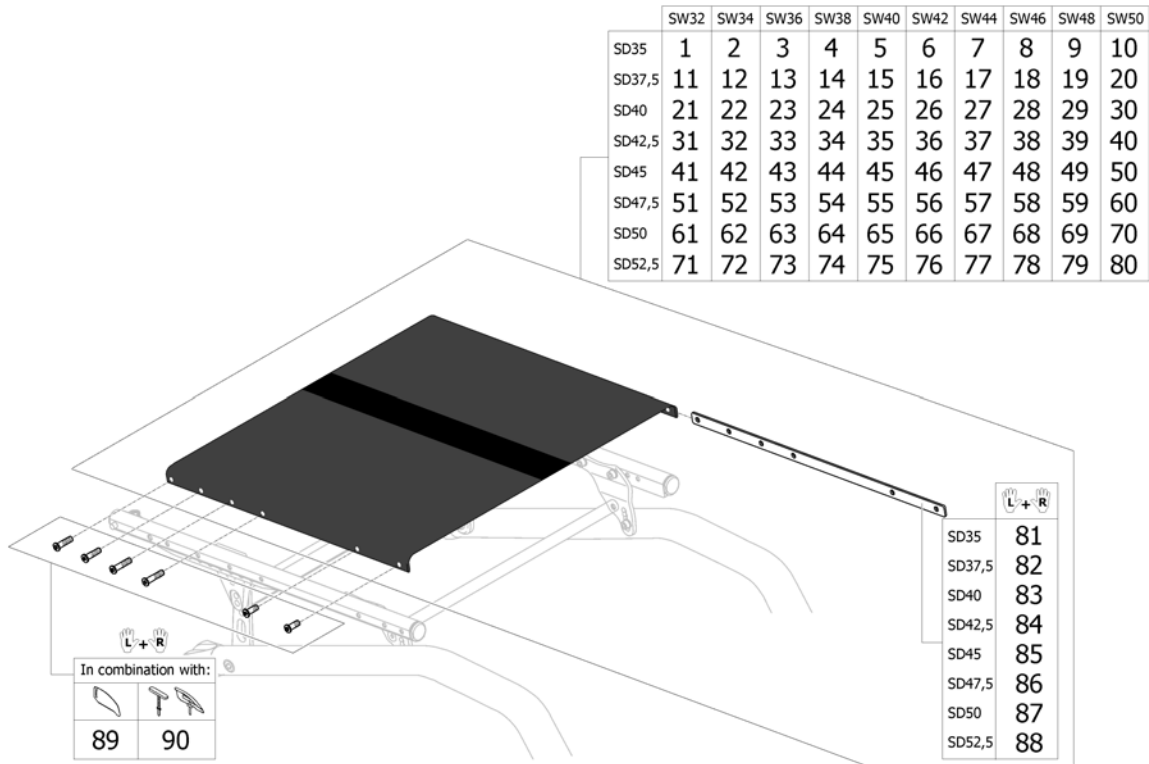

Seatcover standard

ISPS1665367

Pos.	Part number	Description	Valid from → until	Qty
1	SP1607536	Seatcover standard complete SB32 ST35 for frame standard		1
2	SP1607537	Seatcover standard complete SB34 ST35 for frame standard		1
3	SP1607538	Seatcover standard complete SB36 ST35 for frame standard		1
4	SP1607539	Seatcover standard complete SB38 ST35 for frame standard		1
5	SP1607540	Seatcover standard complete SB40 ST35 for frame standard		1
6	SP1607541	Seatcover standard complete SB42 ST35 for frame standard		1
7	SP1607542	Seatcover standard complete SB44 ST35 for frame standard		1
8	SP1607543	Seatcover standard complete SB46 ST35 for frame standard		1
9	SP1607544	Seatcover standard complete SB48 ST35 for frame standard		1
10	SP1607545	Seatcover standard complete SB50 ST35 for frame standard		1
11	SP1607639	Seatcover standard complete SB32 ST37,5 for frame standard		1
12	1546307	Seatcover standard complete SB34 ST37,5 for frame standard		1
13	1546308	Seatcover standard complete SB36 ST37,5 for frame standard		1
14	1546309	Seatcover standard complete SB38 ST37,5 for frame standard		1
15	1546310	Seatcover standard complete SB40 ST37,5 for frame standard		1
16	1546344	Seatcover standard complete SB42 ST37,5 for frame standard		1
17	1546345	Seatcover standard complete SB44 ST37,5 for frame standard		1
18	1546346	Seatcover standard complete SB46 ST37,5 for frame standard		1
19	1546347	Seatcover standard complete SB48 ST37,5 for frame standard		1
20	SP1607663	Seatcover standard complete SB50 ST37,5 for frame standard		1
21	SP1607657	Seatcover standard complete SB32 ST40 for frame standard		1
22	1546348	Seatcover standard complete SB34 ST40 for frame standard		1
23	1546349	Seatcover standard complete SB36 ST40 for frame standard		1
24	1546350	Seatcover standard complete SB38 ST40 for frame standard		1
25	1546351	Seatcover standard complete SB40 ST40 for frame standard		1
26	1546352	Seatcover standard complete SB42 ST40 for frame standard		1
27	1546353	Seatcover standard complete SB44 ST40 for frame standard		1
28	1546354	Seatcover standard complete SB46 ST40 for frame standard		1
29	1546355	Seatcover standard complete SB48 ST40 for frame standard		1
30	SP1607664	Seatcover standard complete SB50 ST40 for frame standard		1
31	SP1607658	Seatcover standard complete SB32 ST42,5 for frame standard/+5		1