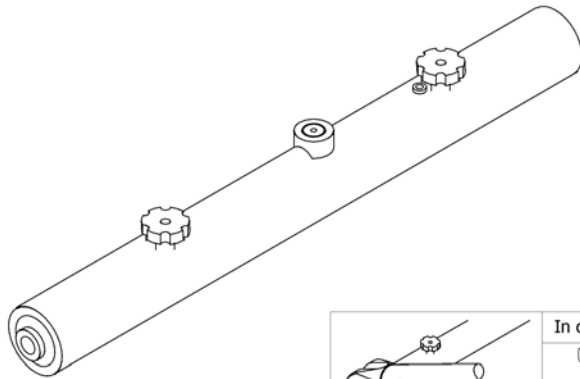

Vario-Ax

In combination with:		SW32	SW34	SW36	SW38	SW40	SW42	SW44	SW46	SW48	SW50		
				1	2	3	4	5	6	7	8	9	10

In combination with:		SW32	SW34	SW36	SW38	SW40	SW42	SW44	SW46	SW48	SW50		
✓	✓	0°/Vario	1	2	3	4	5	6	7	8	9	10	
✓	✗	3°	1	2	3	4	5	6	7	8	9	10	
✗	✓	3°	2	3	4	5	6	7	8	9	10	11	

ISPS1665310

Pos.	Part number	Description	Valid from → until	Qty
1	1507609	Vario-Ax complete 335mm		1
2	1507611	Vario-Ax complete 355mm		1
3	1507612	Vario-Ax complete 375mm		1
4	1507613	Vario-Ax complete 395mm		1
5	1507615	Vario-Ax complete 415mm		1
6	1507616	Vario-Ax complete 435mm		1
7	1507617	Vario-Ax complete 455mm		1
8	1507619	Vario-Ax complete 475mm		1
9	1507620	Vario-Ax complete 495mm		1
10	1507621	Vario-Ax complete 515mm		1
11	1507622	Vario-Ax complete 535mm		1