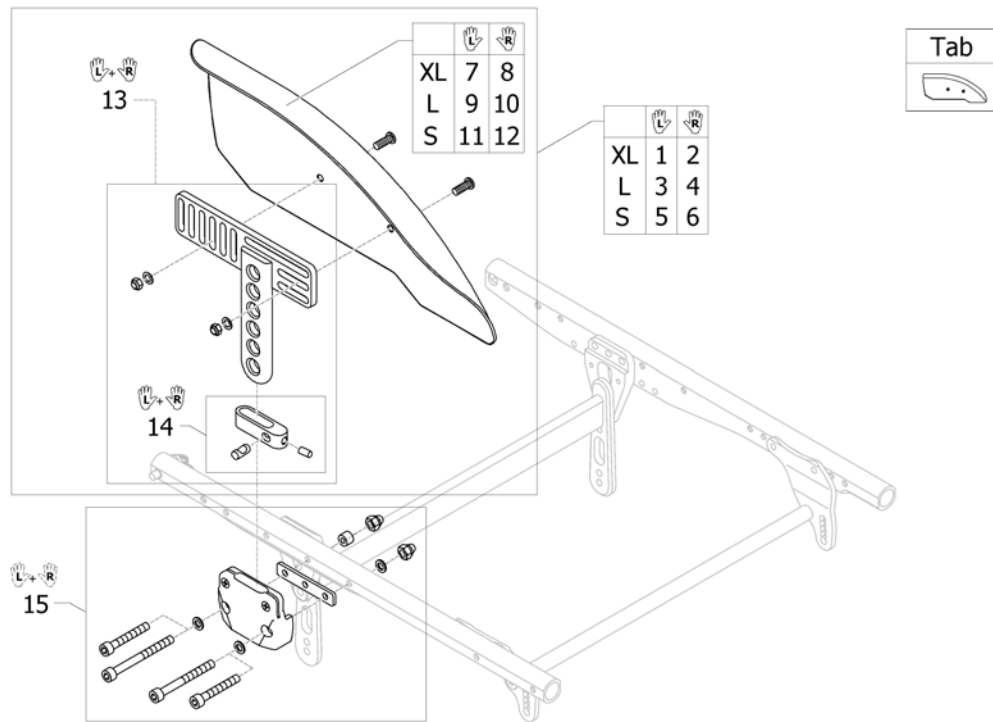

Mudguards carbon

ISPS1665333

Pos.	Part number	Description	Valid from → until	Qty
Tab	-	Configuration and size table mudguards carbon		1
1	1553158	Mudguard carbon left XL short		1
2	1553203	Mudguard carbon right XL short		1
3	1547480	Mudguard carbon left L short		1
4	1547484	Mudguard carbon right L short		1
5	1547479	Mudguard carbon left M short		1
6	1547483	Mudguard carbon right M short		1
7	1553137	Mudguard carbon left XL		1
8	1553138	Mudguard carbon right XL		1
9	1547534	Mudguard carbon left L		1
10	1547536	Mudguard carbon right L		1
11	1547533	Mudguard carbon left M		1
12	1547535	Mudguard carbon right M		1
13	1547488	Mudguard carbon holder short, pair		1
14	1547537	Siderests height clamp kit, Pair		1
15	1547487	Fixationset mudguard frame		1