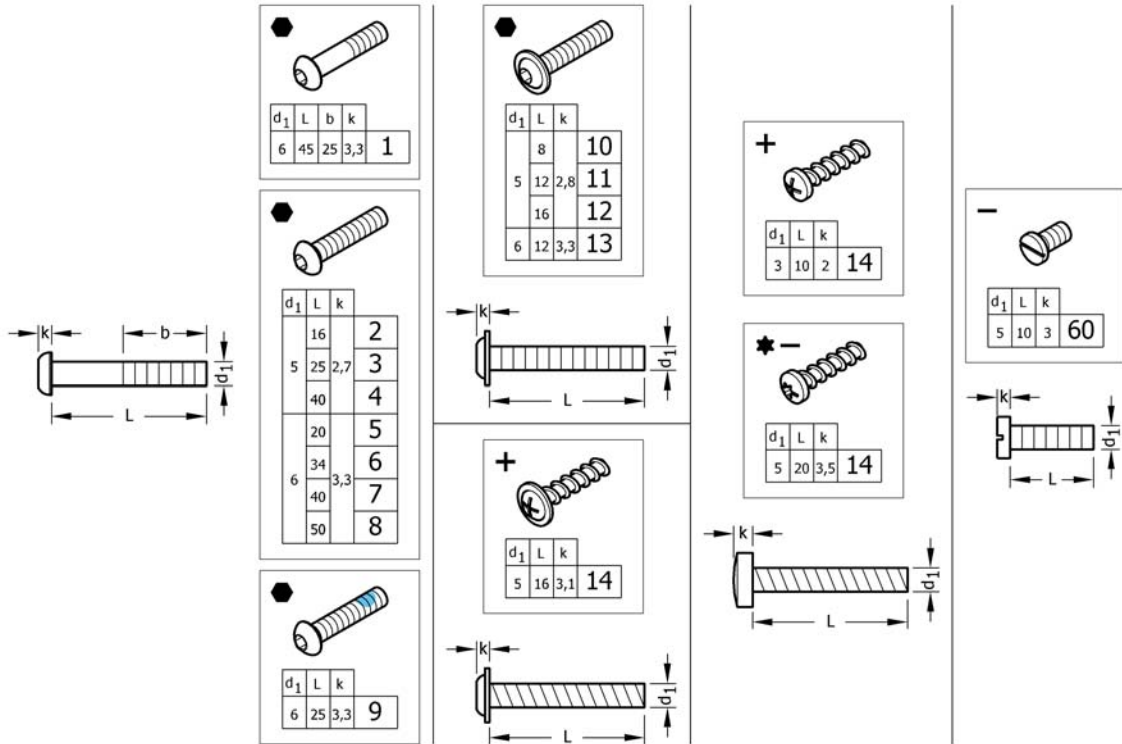

Button head screws

Pos.	Part number	Description	Valid from → until	Qty
1	1579259	Hex sock.Button head cap screws partially thread., Black, M6x45, kit 25 Pcs.		1
4	1579262	Hex socket button head cap screws fully threaded, Black, M5x40, kit 25 Pcs.		1
6	1579264	Hex socket button head cap screws fully threaded, Black, M6x34, kit 25 Pcs.		1
7	1579265	Hex socket button head cap screws fully threaded, Black, M6x40, kit 25 Pcs.		1
9	1579267	Hex sock.But.Head cap screws full.Thread., Black, TufLok, M6x25, kit 25 Pcs.		1
10	1579268	Button head socket cap screws with flange, Black, M5x8, kit 25 Pcs.		1
11	1579269	Button head socket cap screws with flange, Black, M5x12, kit 25 Pcs.		1
12	1579270	Button head socket cap screws with flange, Black, M5x16, kit 25 Pcs.		1
13	1579271	Button head socket cap screws with flange, Black, M6x12, kit 25 Pcs.		1
14	1579272	Round washer head PT® screws, form H, zinc plated blue, M5x16, kit 25 Pcs.		1
15	1579273	Pan head PT screws, form H, zinc plated blue, M3x10, kit 25 Pcs.		1
16	1579274	Pan head PT screws, Torx, Black, M5x20, kit 25 Pcs.		1
17	1579275	Slotted machine screws, Black, M5x10, kit 25 Pcs.		1