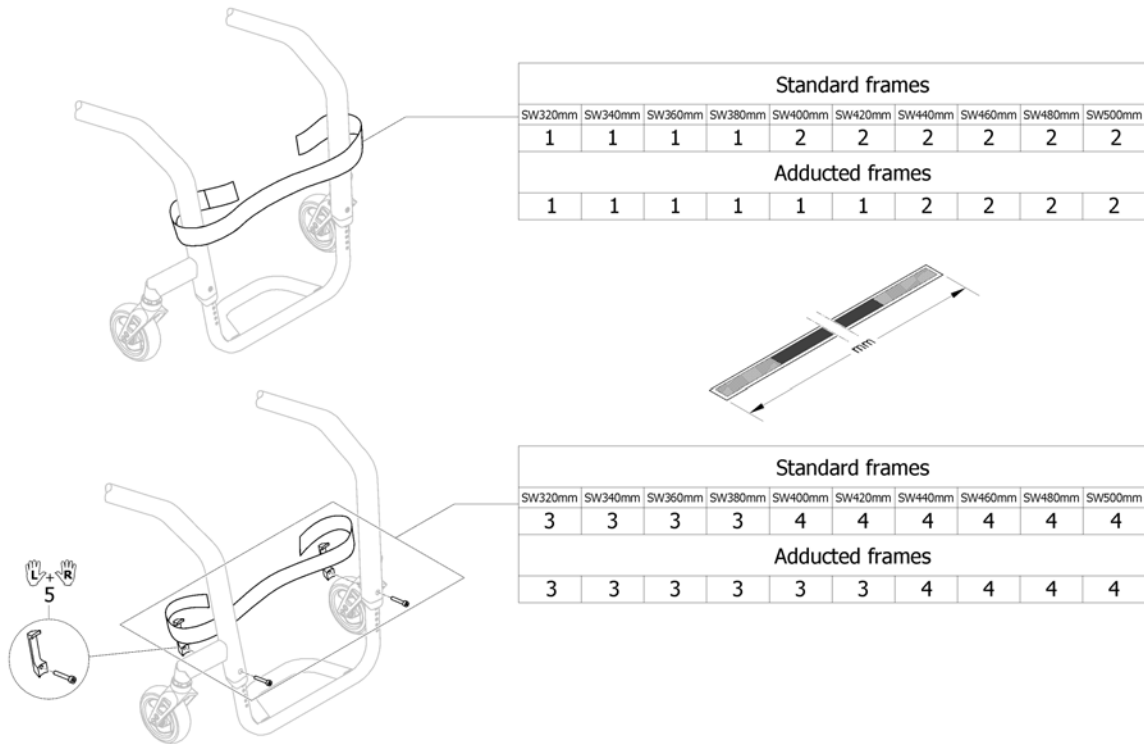

Calf strap

Standard frames									
SW320mm	SW340mm	SW360mm	SW380mm	SW400mm	SW420mm	SW440mm	SW460mm	SW480mm	SW500mm
1	1	1	1	2	2	2	2	2	2
Adducted frames									
1	1	1	1	1	1	2	2	2	2

Standard frames									
SW320mm	SW340mm	SW360mm	SW380mm	SW400mm	SW420mm	SW440mm	SW460mm	SW480mm	SW500mm
3	3	3	3	4	4	4	4	4	4
Adducted frames									
3	3	3	3	3	3	4	4	4	4

!!SPS1665230

Pos.	Part number	Description	Valid from → until	Qty
1	1529338	Calf strap medium complete		1
2	1561529	Calf strap complete, 940mm		1
3	SP1665833	Calf strap assembled to the supporter, size S		1
4	SP1665834	Calf strap assembled to the supporter, size M		1
5	SP1665086	Calfstrap holder, pair		1