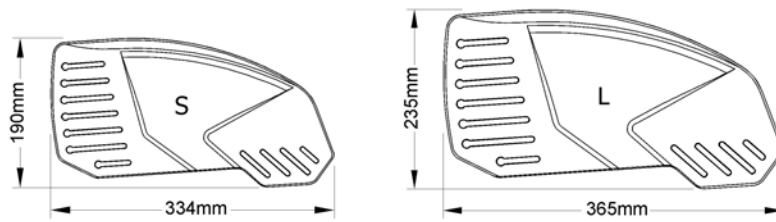

Configuration table clothes-guard economy

Position	24" Rear wheel					25" Rear wheel					26" Rear wheel				
	1	2	3	4	5	1	2	3	4	5	1	2	3	4	5
RSTF 380	L	L	L	L	L	---	---	---	---	---	---	---	---	---	---
RSTF 390	L	L	L	L	L	L	L	L	L	L	---	---	---	---	---
RSTF 400	L	L	L	L	L	L	L	L	L	L	L	L	L	L	L
RSTF 410	L	L	L	S	S	L	L	L	L	L	L	L	L	L	L
RSTF 420	L	S	S	S	S	L	L	L	L	L	L	L	L	L	L
RSTF 430	S	S	S	S	S	L	L	L	S	S	L	L	L	L	L
RSTF 440	S	S	S	S	S	L	S	S	S	S	L	L	L	L	L
RSTF 450	S	S	S	S	S	S	S	S	S	S	L	L	L	S	S
RSTF 460	S	S	S	S	S	S	S	S	S	S	L	S	S	S	S
RSTF 470	S	S	S	S	S	S	S	S	S	S	S	S	S	S	S
RSTF 480	S	S	S	S	S	S	S	S	S	S	S	S	S	S	S
RSTF 490	---	---	---	---	---	S	S	S	S	S	S	S	S	S	S
RSTF 500	---	---	---	---	---	---	---	---	---	---	S	S	S	S	S

SPS1.665378

Pos.	Part number	Description	Valid from → until	Qty
M	!SPDINFC1-0022	Clothes-guard Size M		1
L	!SPDINFC1-0024	Clothes-guard Size L		1