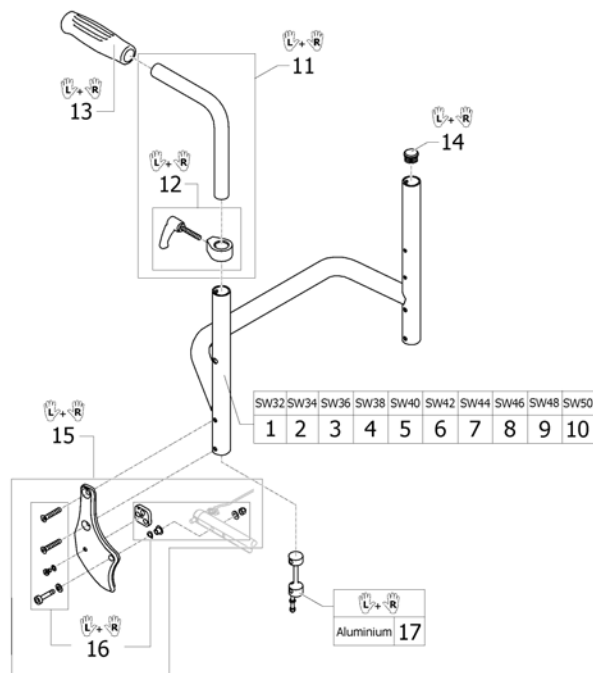

Küschall backrest parts for Matrix backs

ISPS1665318

Pos.	Part number	Description	Valid from → until	Qty
1	SP1659571	Backrest tube Alu SW32 short		1
2	SP1659572	Backrest tube Alu SW34 short		1
3	SP1659573	Backrest tube Alu SW36 short		1
4	SP1659574	Backrest tube Alu SW38 short		1
5	SP1659575	Backrest tube Alu SW40 short		1
6	SP1659576	Backrest tube Alu SW42 short		1
7	SP1659577	Backrest tube Alu SW44 short		1
8	SP1659578	Backrest tube Alu SW46 short		1
9	SP1659579	Backrest tube Alu SW48 short		1
10	SP1659580	Backrest tube Alu SW50 short		1
11	1438203	Height adjustable, integrated push handles standard, kit short UL/C04		1
12	1549985	Adjusting lever for height adjustable, integrated push handles, pair		1
13	1507734	Handle black, pair		1
14	1561018	Tube plug Ø24mm, pair		1
15	SP1667840-0004	Kit, black connecting plate back, to adjusting the backrest angle 78/82/86/90/94° (pair)		1
16	1546950	Fixation kit to backrest joint		1
17	1546948	Sleeves for backrest tube alu, pair complete		1