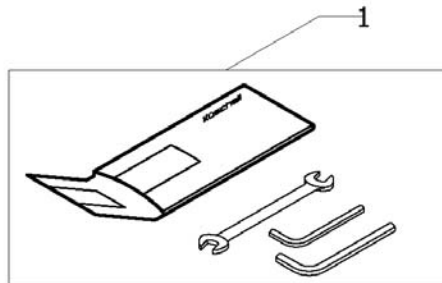

Chair accessories

151951665358

Pos.	Part number	Description	Valid from → until	Qty
1	SP1664254	Tool Kit		1
2	1517924	Air pump		1