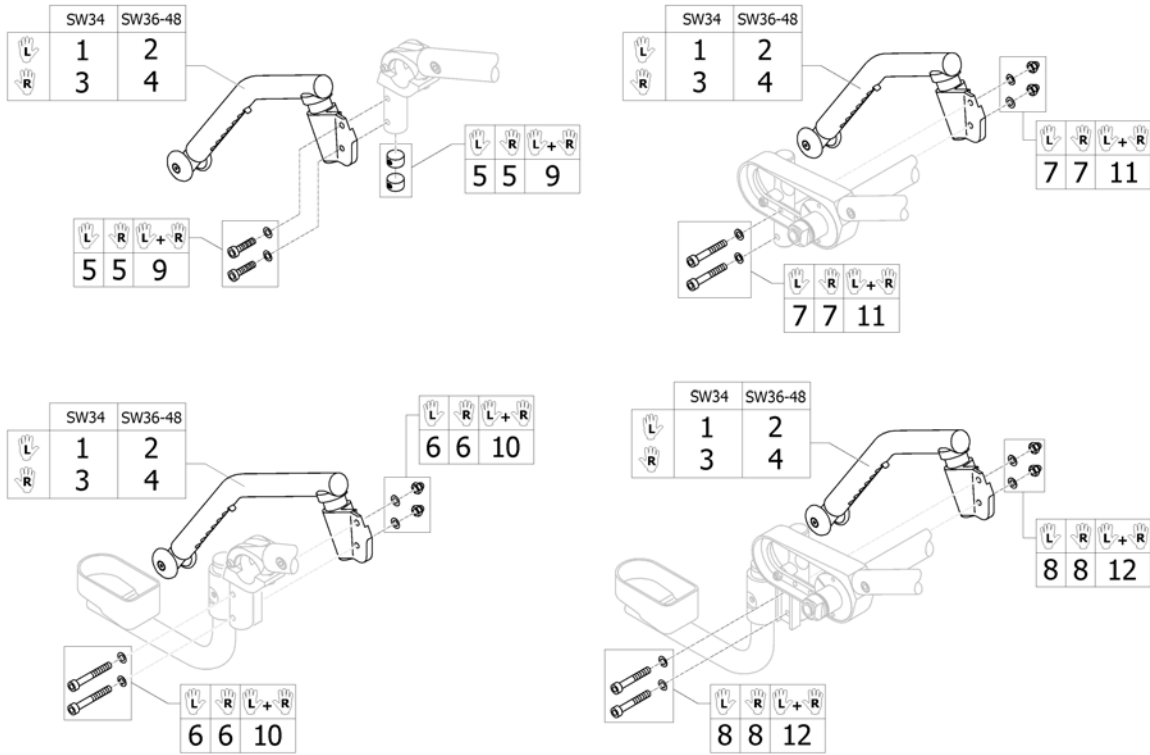

Antitipper

ISPS1665355

Pos.	Part number	Description	Valid from → until	Qty
1	1488927	Antitipper short left complete		1
2	1488929	Antitipper long left complete		1
3	1488928	Antitipper short right complete		1
4	1488930	Antitipper long right complete		1
5	1547621	Fixation kit for adaptations		1