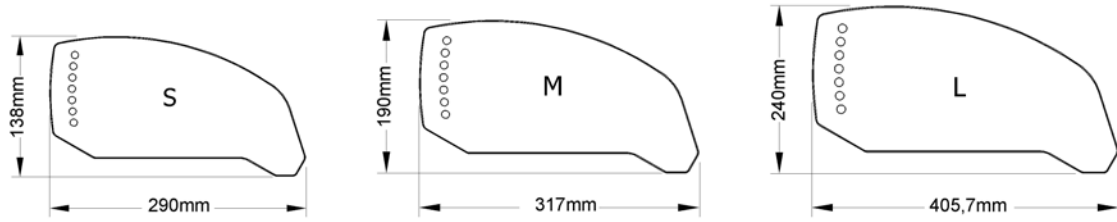

Configuration table clothes-guard carbon

Position	24" Rear wheel					25" Rear wheel					26" Rear wheel				
	1	2	3	4	5	1	2	3	4	5	1	2	3	4	5
RSTF 380	L	M	M	M	M	---	---	---	---	---	---	---	---	---	---
RSTF 390	M	M	M	M	M	L	L	L	M	M	---	---	---	---	---
RSTF 400	M	M	M	M	M	L	M	M	M	M	L	L	L	L	L
RSTF 410	M	M	M	M	M	M	M	M	M	M	L	L	L	L	L
RSTF 420	M	M	M	M	M	M	M	M	M	M	L	L	L	M	M
RSTF 430	M	M	M	M	M	M	M	M	M	M	L	M	M	M	M
RSTF 440	M	M	M	S	S	M	M	M	M	M	M	M	M	M	M
RSTF 450	M	S	S	S	S	M	M	M	S	S	M	M	M	M	M
RSTF 460	S	S	S	S	S	M	S	S	S	S	M	M	M	M	M
RSTF 470	S	S	S	S	S	S	S	S	S	S	M	M	M	M	M
RSTF 480	S	S	S	S	S	S	S	S	S	S	M	M	M	M	M
RSTF 490	---	---	---	---	---	S	S	S	S	S	M	M	M	S	S
RSTF 500	---	---	---	---	---	---	---	---	---	---	M	S	S	S	S

SPS1665331

Pos.	Part number	Description	Valid from → until	Qty
M	!SPDINFC1-0022	Clothes-guard Size M		1
L	!SPDINFC1-0024	Clothes-guard Size L		1
XL	!SPDINFC1-0023	Clothes-guard Size M		1