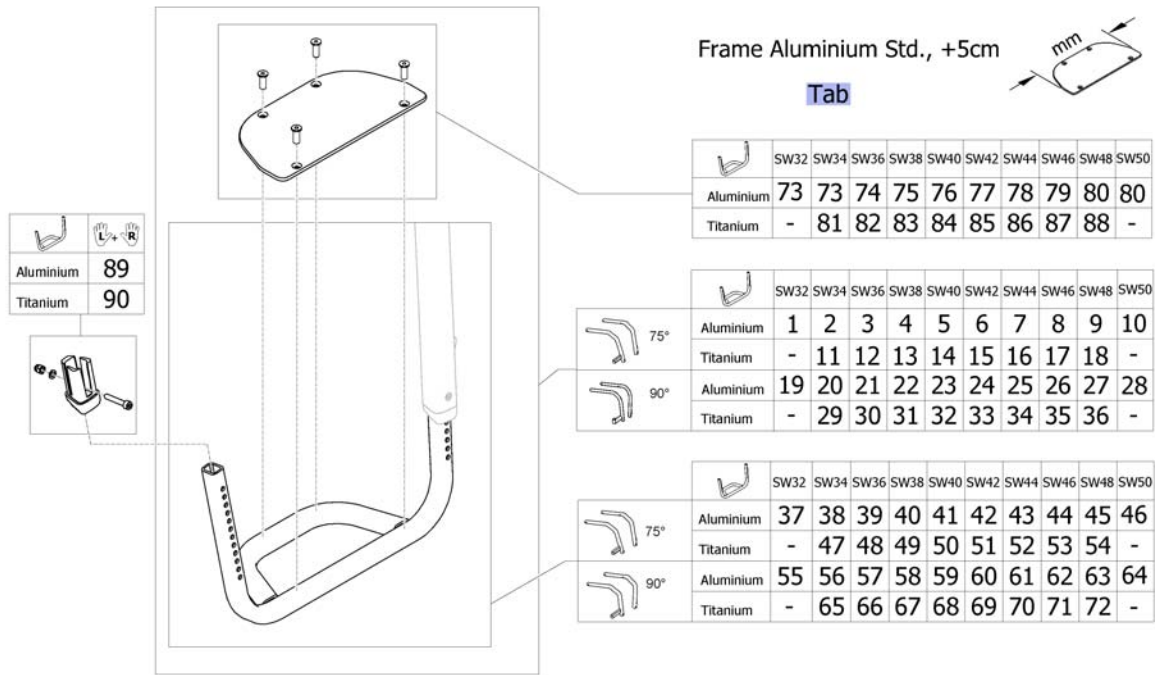

Footrest standard mounted on frame aluminium Std or +5cm

ISPS1665324

Pos.	Part number	Description	Valid from → until	Qty
Tab	-	Configuration table for footrest standard mounted on frame aluminium Std. or +5cm		1
1	SP1661229	Footrest 75° Aluminium with plate complete SW32		1
2	SP1661241	Footrest 75° Aluminium with plate complete SW34		1
3	SP1661242	Footrest 75° Aluminium with plate complete SW36		1
4	SP1661243	Footrest 75° Aluminium with plate complete SW38		1
5	SP1661244	Footrest 75° Aluminium with plate complete SW40		1
6	SP1661245	Footrest 75° Aluminium with plate complete SW42		1
7	SP1661246	Footrest 75° Aluminium with plate complete SW44		1
8	SP1661261	Footrest 75° Aluminium with plate complete SW46		1
9	SP1661262	Footrest 75° Aluminium with plate complete SW48		1
10	SP1661296	Footrest 75° Aluminium with plate complete SW50		1
11	SP1665214	Footrest 75° Titanium with plate complete SW34		1
12	SP1665215	Footrest 75° Titanium with plate complete SW36		1
13	SP1665216	Footrest 75° Titanium with plate complete SW38		1
14	SP1665217	Footrest 75° Titanium with plate complete SW40		1
15	SP1665218	Footrest 75° Titanium with plate complete SW42		1
16	SP1665219	Footrest 75° Titanium with plate complete SW44		1
17	SP1665220	Footrest 75° Titanium with plate complete SW46		1
18	SP1665221	Footrest 75° Titanium with plate complete SW48		1
19	SP1661325	Footrest 90° Aluminium with plate complete SW32		1
20	SP1661326	Footrest 90° Aluminium with plate complete SW34		1
21	SP1661327	Footrest 90° Aluminium with plate complete SW36		1
22	SP1661328	Footrest 90° Aluminium with plate complete SW38		1
23	SP1661329	Footrest 90° Aluminium with plate complete SW40		1
24	SP1661330	Footrest 90° Aluminium with plate complete SW42		1
25	SP1661331	Footrest 90° Aluminium with plate complete SW44		1
26	SP1661332	Footrest 90° Aluminium with plate complete SW46		1
27	SP1661333	Footrest 90° Aluminium with plate complete SW48		1
28	SP1661334	Footrest 90° Aluminium with plate complete SW50		1
29	SP1665222	Footrest 90° Titanium with plate complete SW34		1
30	SP1665223	Footrest 90° Titanium with plate complete SW36		1