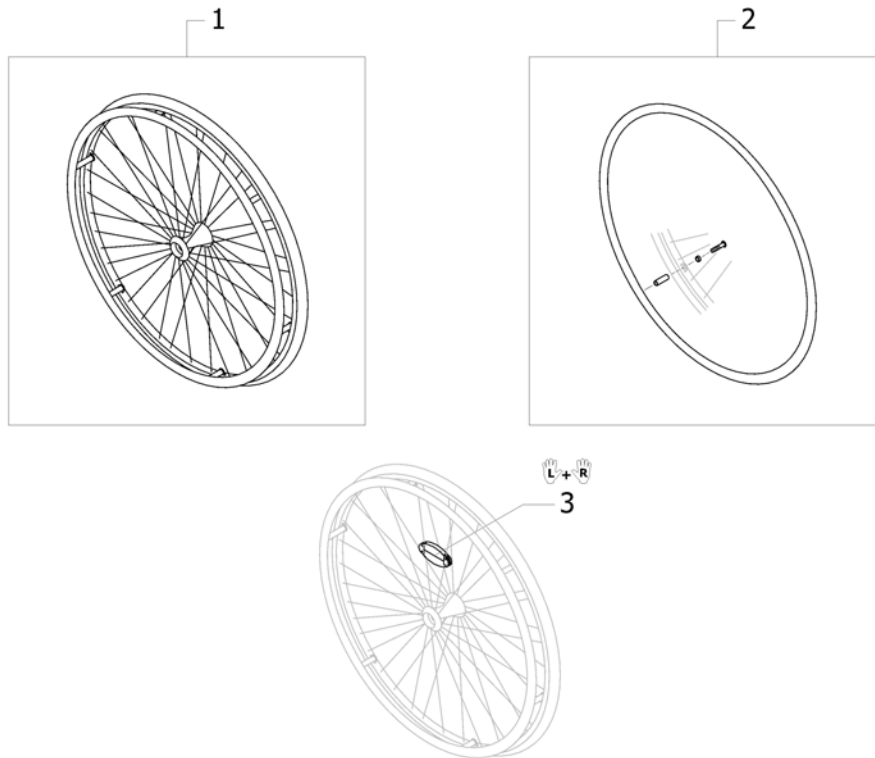

Active wheel

ISPS1665344

Pos.	Part number	Description	Valid from → until	Qty
1	1583058	Rear wheel 24" active		2
2	1583059	Handrim 24" Alu incl. Fixation kit for rear wheel 24" Active		2
3	1571073	Spokereflexion, pair		1