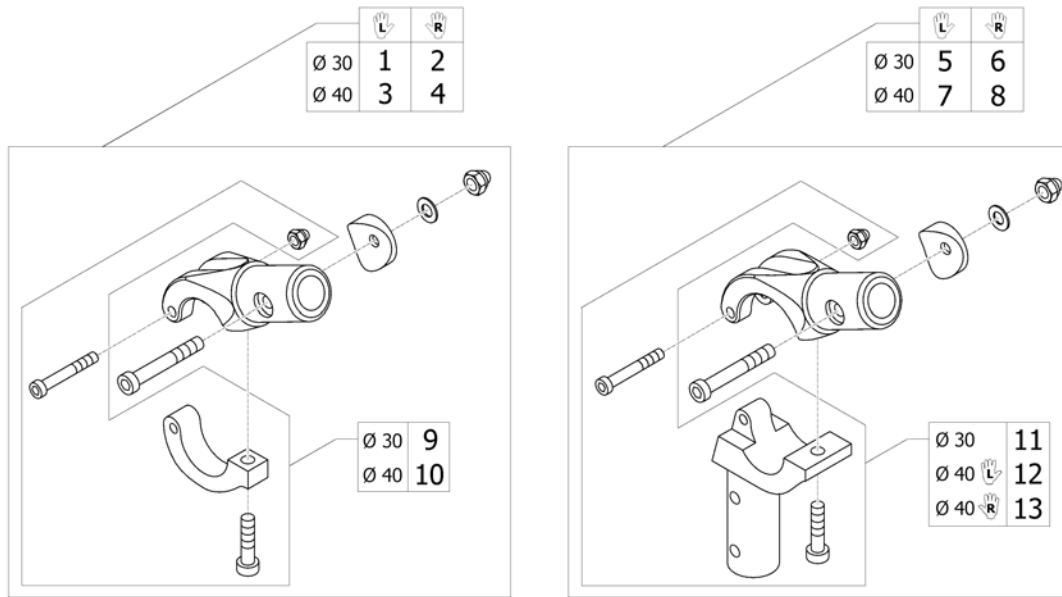

Axle holder

ISPS1665311

Pos.	Part number	Description	Valid from → until	Qty
1	SP1638139	Axle holder complete Ø30, left		1
2	SP1638140	Axle holder complete Ø30, right		1
3	SP1638141	Axle holder complete Ø40, left		1
4	SP1638142	Axle holder complete Ø40, right		1
5	SP1638143	Axle holder for adaptations Ø30, left		1
6	SP1638144	Axle holder for adaptations Ø30, right		1
7	SP1638145	Axle holder for adaptations Ø40, left		1
8	SP1638146	Axle holder for adaptations Ø40, right		1
9	1545821	Axle holder latch Ø30		1
10	1545822	Axle holder latch Ø40		1
11	1545823	Axle holder latch for Adaptations, Ø30		1
12	1545825	Axle holder latch for Adaptations left, Ø40		1
13	1545824	Axle holder latch for Adaptations right, Ø40		1