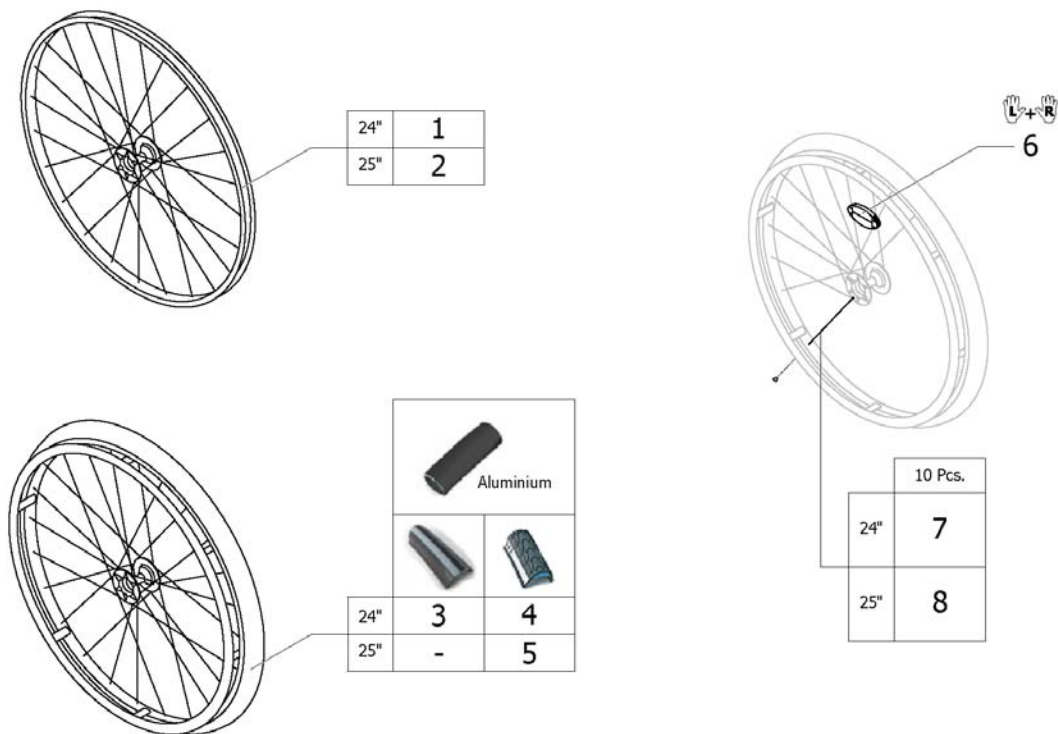

High Performance wheel

151951665341

Pos.	Part number	Description	Valid from → until	Qty
1	1517723-0004	Wheel 24", High Performance, black, without handrim, without tyre		2
2	1562937-0004	Wheel 25", High Performance, black, without handrim, without tyre		2
3	SP1601752-0004	Rear wheel 24" High Performance black anodized, handrim alu black, Rightrun black/grey		2
4	1562670-0004	Wheel 24", High Performance, black, handrim aluminium black, tyre Marathon Evolution		2
5	1562669-0004	Wheel 25", High Performance, black, handrim aluminium black, tyre Marathon Evolution		2
6	1571073	Spokereflection, pair		1
7	1578867	Spokes kit for High Performance wheel 24", 10 Pcs.		1
8	1578868	Spokes kit for High Performance wheel 25", 10 Pcs.		1