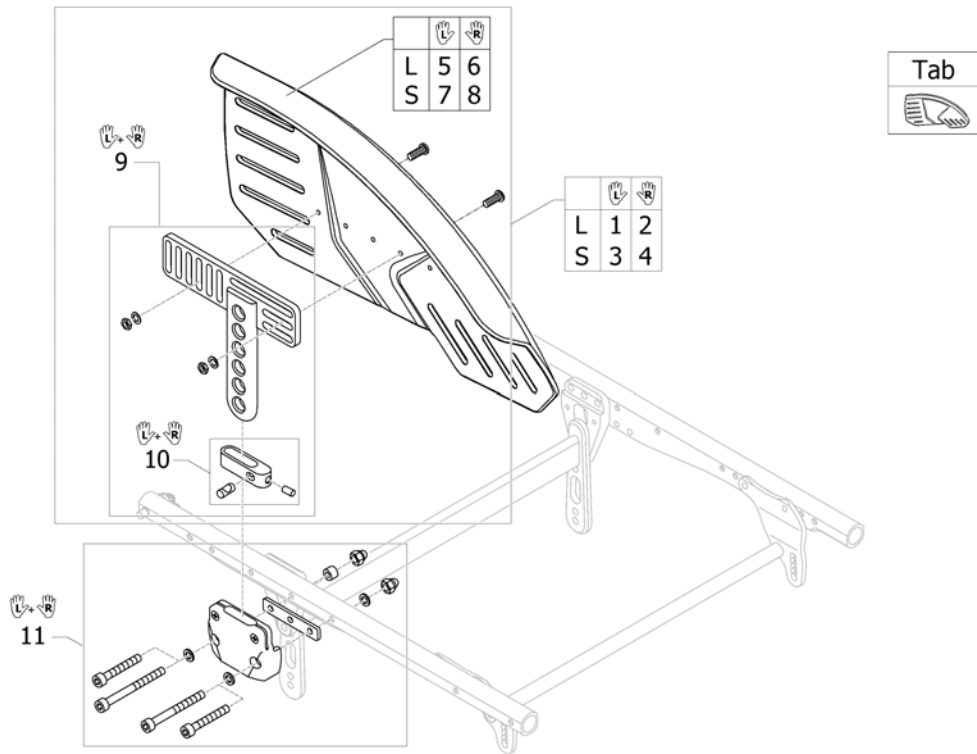

Mudguards economy

ISPS1665334

Pos.	Part number	Description	Valid from → until	Qty
1	-	Configuration table mudguards Economy		1
2	1547547	Mudguard Economy left L short		1
3	1547551	Mudguard Economy right L short		1
4	1547546	Mudguard Economy left M short		1
5	1547550	Mudguard Economy right M short		1
6	1547578	Mudguard Economy left L		1
7	1547580	Mudguard Economy right L		1
8	1547556	Mudguard Economy left M		1
9	1547579	Mudguard Economy right M		1
9	1547554	Mudguard Economy holder short, pair		1
10	1547537	Siderests height clamp kit, Pair		1
11	1547487	Fixationset mudguard frame		1