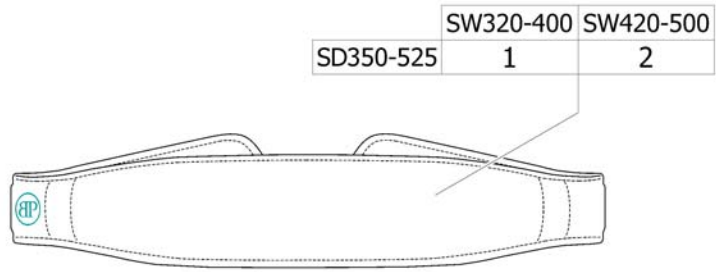

Bodypoint calf strap

ISPS1666041

Pos.	Part number	Description	Valid from → until	Qty
1	SP60121236	Calf strap Bodypoint "S"		1
2	SP60121239	Calf strap Bodypoint "M"		1