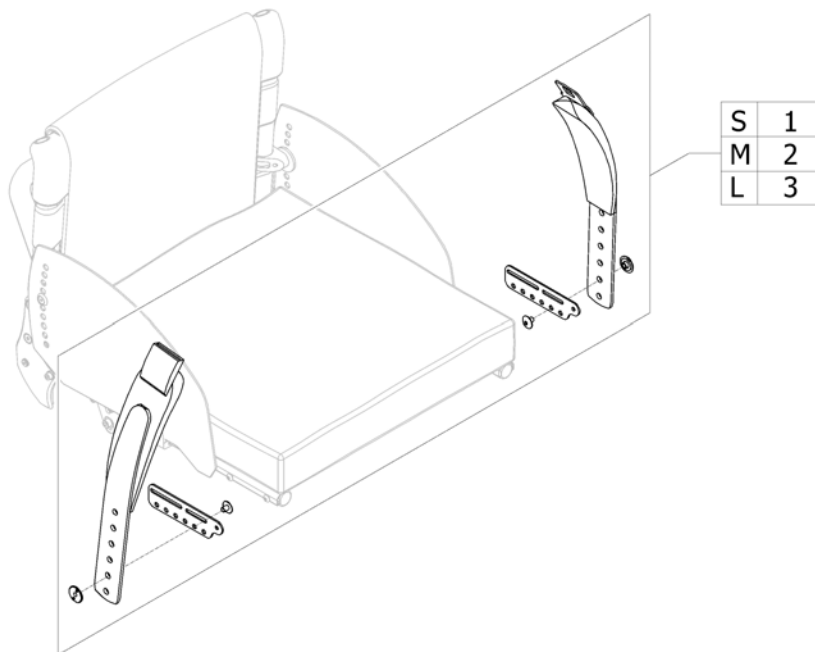

Bodypoint posture belt

ISPS1666029

Pos.	Part number	Description	Valid from → until	Qty
1	SP60110787	Bodypoint posture belt "S"		1
2	SP60110788	Bodypoint posture belt "M"		1
3	SP60110789	Bodypoint posture belt "L"		1
4	SP1667826	Fixation kit "S", Bodypoint posture belt		1
5	SP1667827	Fixation kit "L", Bodypoint posture belt		1