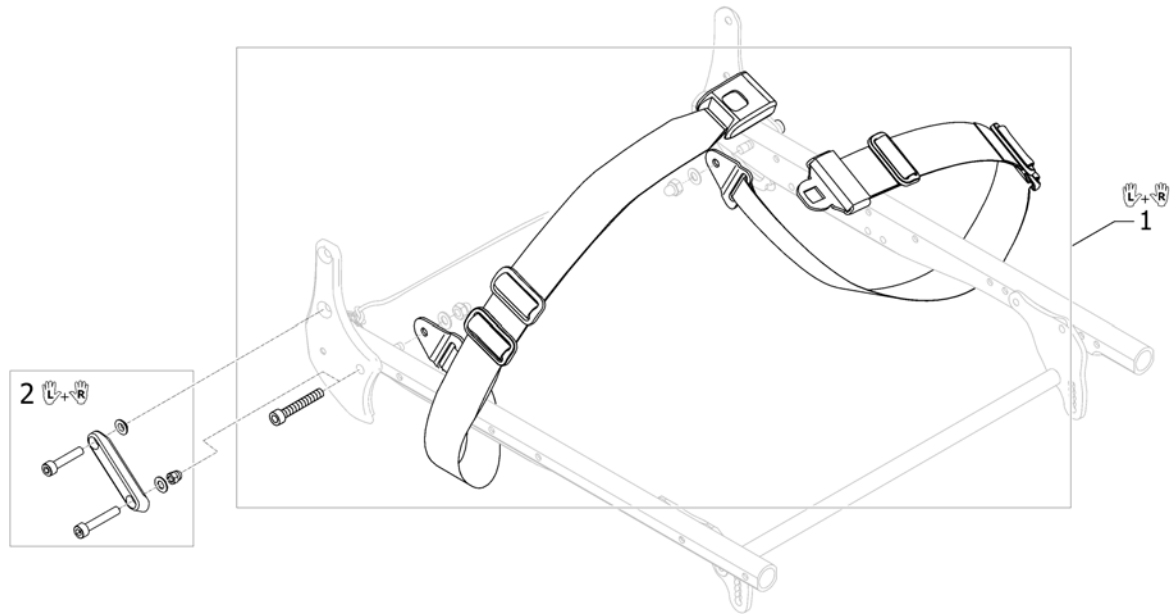

Seatbelt for transportation

ISPS1665350

Pos.	Part number	Description	Valid from → until	Qty
1	1561025	Seatbelt for transportation		1
2	SP1665836	Seatbelt slider transportation kit, pair		1