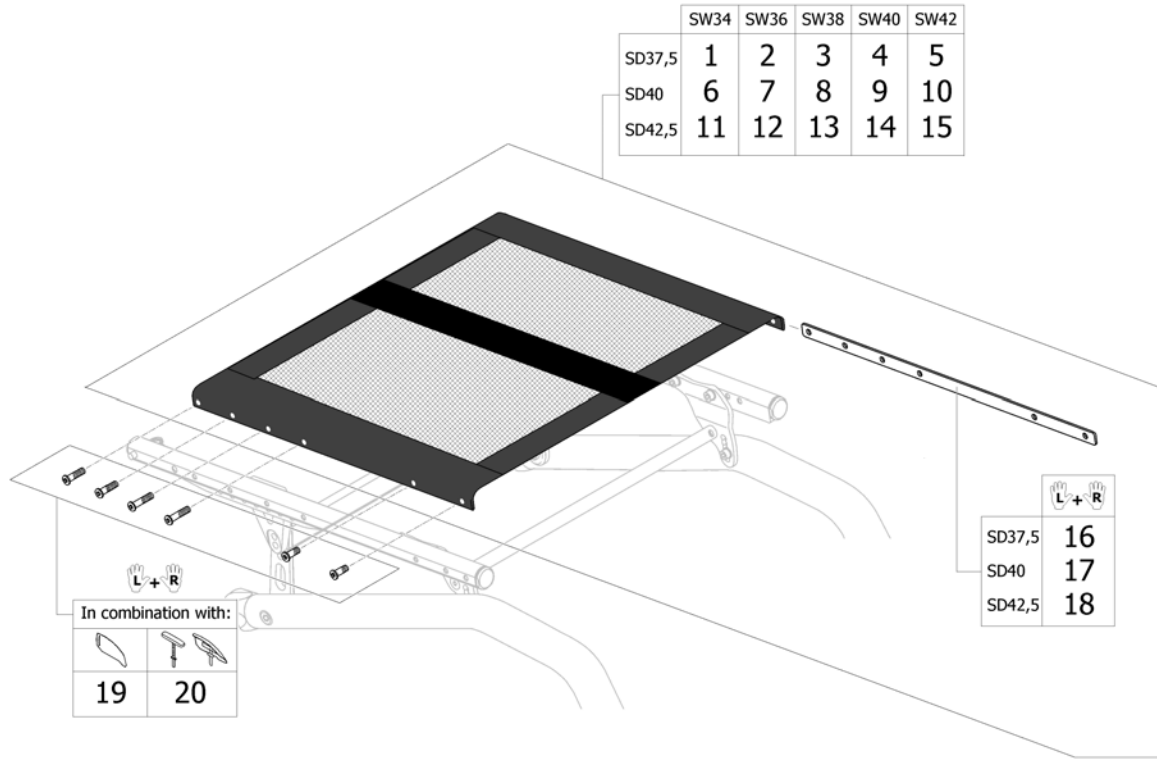

Seatcover light for seat upholstery bag

ISPS1665370

Pos.	Part number	Description	Valid from → until	Qty
1	SP1590126	Seatcover light for Seat upholstery bag complete SB34 ST37,5 for frame standard		1
2	SP1590127	Seatcover light for Seat upholstery bag complete SB36 ST37,5 for frame standard		1
3	SP1590128	Seatcover light for Seat upholstery bag complete SB38 ST37,5 for frame standard		1
4	SP1590129	Seatcover light for Seat upholstery bag complete SB40 ST37,5 for frame standard		1
5	SP1590217	Seatcover light for Seat upholstery bag complete SB42 ST37,5 for frame standard		1
6	SP1590221	Seatcover light for Seat upholstery bag complete SB34 ST40 for frame standard		1
7	SP1590222	Seatcover light for Seat upholstery bag complete SB36 ST40 for frame standard		1
8	SP1590223	Seatcover light for Seat upholstery bag complete SB38 ST40 for frame standard		1
9	SP1590224	Seatcover light for Seat upholstery bag complete SB40 ST40 for frame standard		1
10	SP1590225	Seatcover light for Seat upholstery bag complete SB42 ST40 for frame standard		1
11	SP1590269	Seatcover light for Seat upholstery bag complete SB34 ST42,5 for frame standard		1
12	SP1590270	Seatcover light for Seat upholstery bag complete SB36 ST42,5 for frame standard		1
13	SP1590271	Seatcover light for Seat upholstery bag complete SB38 ST42,5 for frame standard		1
14	SP1590304	Seatcover light for Seat upholstery bag complete SB40 ST42,5 for frame standard		1
15	SP1590305	Seatcover light for Seat upholstery bag complete SB42 ST42,5 for frame standard		1
16	1579366	Seat rail kit SD37,5, pair		1
17	1579367	Seat rail kit SD40, pair		1
18	1579368	Seat rail kit SD42,5, pair		1
19	SP1642300	Fixation kit seat cover for clothes-guard		1
20	SP1642301	Fixation kit seat cover for mudguard or siderest height adjustable		1