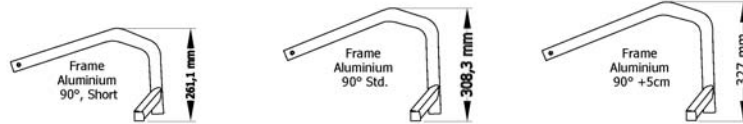

i	Rear Wheel 24"						Rear Wheel 25"						Rear Wheel 26"							
	FSTF		LLL		LLL		FSTF		LLL		LLL		FSTF		LLL		LLL			
Frame Aluminium 90° Short (261,1 mm)	FSTF 45	LLL 29 -> LLL 32	LLL 33 -> LLL 41	LLL 29 -> LLL 41	FSTF 46	LLL 29 -> LLL 32	LLL 33 -> LLL 42	LLL 29 -> LLL 42	FSTF 47	LLL 29 -> LLL 32	LLL 33 -> LLL 43	LLL 29 -> LLL 43	FSTF 48	LLL 29 -> LLL 33	LLL 34 -> LLL 44	LLL 30 -> LLL 44	FSTF 49	LLL 29 -> LLL 34	LLL 35 -> LLL 45	LLL 31 -> LLL 45
	FSTF 46	LLL 29 -> LLL 33	LLL 34 -> LLL 42	LLL 30 -> LLL 42	FSTF 47	LLL 29 -> LLL 33	LLL 34 -> LLL 43	LLL 30 -> LLL 43	FSTF 48	LLL 29 -> LLL 33	LLL 34 -> LLL 44	LLL 30 -> LLL 44	FSTF 49	LLL 29 -> LLL 34	LLL 35 -> LLL 45	LLL 31 -> LLL 45	FSTF 50	LLL 29 -> LLL 36	LLL 38 -> LLL 46	LLL 34 -> LLL 46
	FSTF 47	LLL 29 -> LLL 34	LLL 35 -> LLL 43	LLL 31 -> LLL 43	FSTF 48	LLL 29 -> LLL 34	LLL 35 -> LLL 44	LLL 31 -> LLL 44	FSTF 49	LLL 29 -> LLL 34	LLL 35 -> LLL 45	LLL 31 -> LLL 45	FSTF 50	LLL 29 -> LLL 36	LLL 38 -> LLL 46	LLL 34 -> LLL 46	FSTF 51	LLL 29 -> LLL 37	LLL 39 -> LLL 47	LLL 35 -> LLL 47
Frame Aluminium 90° Std. (308,3 mm)	FSTF 48	LLL 29 -> LLL 36	LLL 38 -> LLL 44	LLL 34 -> LLL 44	FSTF 49	LLL 29 -> LLL 36	LLL 38 -> LLL 45	LLL 34 -> LLL 45	FSTF 50	LLL 29 -> LLL 37	LLL 39 -> LLL 46	LLL 35 -> LLL 46	FSTF 51	LLL 29 -> LLL 37	LLL 39 -> LLL 47	LLL 35 -> LLL 47	FSTF 52	LLL 29 -> LLL 38	LLL 40 -> LLL 48	LLL 36 -> LLL 48
	FSTF 49	LLL 29 -> LLL 37	LLL 39 -> LLL 45	LLL 35 -> LLL 45	FSTF 50	LLL 29 -> LLL 37	LLL 39 -> LLL 46	LLL 35 -> LLL 46	FSTF 51	LLL 29 -> LLL 38	LLL 40 -> LLL 47	LLL 36 -> LLL 47	FSTF 52	LLL 29 -> LLL 38	LLL 40 -> LLL 48	LLL 36 -> LLL 48	FSTF 53	LLL 29 -> LLL 39	LLL 41 -> LLL 49	LLL 37 -> LLL 49
	FSTF 50	LLL 29 -> LLL 38	LLL 40 -> LLL 46	LLL 36 -> LLL 46	FSTF 51	LLL 29 -> LLL 38	LLL 40 -> LLL 47	LLL 36 -> LLL 47	FSTF 52	LLL 29 -> LLL 39	LLL 41 -> LLL 48	LLL 37 -> LLL 48	FSTF 53	LLL 29 -> LLL 39	LLL 41 -> LLL 49	LLL 37 -> LLL 49	FSTF 54	LLL 29 -> LLL 40	LLL 42 -> LLL 50	LLL 38 -> LLL 50
Frame Aluminium 90° +5cm (327 mm)	FSTF 51	LLL 29 -> LLL 39	LLL 40 -> LLL 46	LLL 36 -> LLL 46	FSTF 52	LLL 29 -> LLL 39	LLL 41 -> LLL 48	LLL 37 -> LLL 48	FSTF 53	LLL 29 -> LLL 40	LLL 42 -> LLL 49	LLL 38 -> LLL 49	FSTF 54	LLL 29 -> LLL 40	LLL 42 -> LLL 50	LLL 38 -> LLL 50	FSTF 54	LLL 29 -> LLL 40	LLL 42 -> LLL 50	LLL 38 -> LLL 50
	FSTF 51	LLL 29 -> LLL 40	LLL 41 -> LLL 47	LLL 37 -> LLL 47	FSTF 52	LLL 29 -> LLL 39	LLL 41 -> LLL 48	LLL 37 -> LLL 48	FSTF 53	LLL 29 -> LLL 40	LLL 42 -> LLL 49	LLL 38 -> LLL 49	FSTF 54	LLL 29 -> LLL 40	LLL 42 -> LLL 50	LLL 38 -> LLL 50	FSTF 54	LLL 29 -> LLL 40	LLL 42 -> LLL 50	LLL 38 -> LLL 50
	FSTF 52	LLL 29 -> LLL 41	LLL 42 -> LLL 48	LLL 38 -> LLL 48	FSTF 53	LLL 29 -> LLL 40	LLL 42 -> LLL 49	LLL 38 -> LLL 49	FSTF 54	LLL 29 -> LLL 40	LLL 42 -> LLL 50	LLL 38 -> LLL 50	FSTF 54	LLL 29 -> LLL 40	LLL 42 -> LLL 50	LLL 38 -> LLL 50	FSTF 54	LLL 29 -> LLL 40	LLL 42 -> LLL 50	LLL 38 -> LLL 50

ISPS1665365

Pos.	Part number	Description	Valid from → until	Qty
i	ISPDINFC1-0037	Type of frame in relation to footrest, knee to heel length (UL), front seat height (SHv) and rear wheel size		1