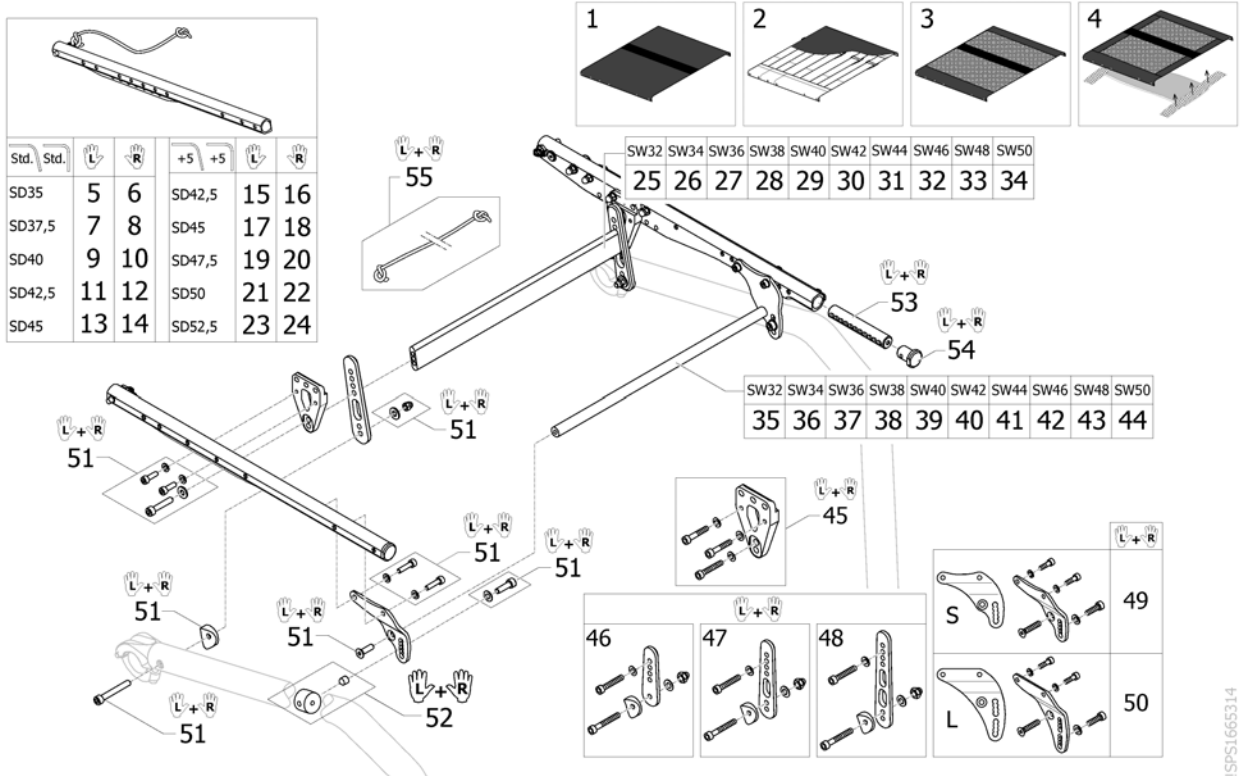

Seat module

ISPS1665314

Pos.	Part number	Description	Valid from → until	Qty
1	-	Seatcover standard		1
2	-	Seatcover adjustable		1
3	-	Seatcover light		1
4	-	Seatcover light for seat upholstery bag		1
5	SP1642235	Seat frame rail ST35, left		1
6	SP1642236	Seat frame rail ST35, right		1
7	SP1642237	Seat frame rail ST37,5, left		1
8	SP1642238	Seat frame rail ST37,5, right		1
9	SP1642239	Seat frame rail ST40, left		1
10	SP1642240	Seat frame rail ST40, right		1
11	SP1642241	Seat frame rail ST42,5, left		1
12	SP1642242	Seat frame rail ST42,5, right		1
13	SP1642243	Seat frame rail ST45, left		1
14	SP1642244	Seat frame rail ST45, right		1
15	SP1642245	Seat frame rail for frame+5 ST42,5, links		1
16	SP1642246	Seat frame rail for frame+5 ST42,5, right		1
17	SP1642247	Seat frame rail for frame+5 ST45, links		1
18	SP1642248	Seat frame rail for frame+5 ST45, right		1
19	SP1642249	Seat frame rail for frame+5 ST47,5, links		1
20	SP1642250	Seat frame rail for frame+5 ST47,5, right		1
21	SP1642251	Seat frame rail for frame+5 ST50, links		1
22	SP1642252	Seat frame rail for frame+5 ST50, right		1
23	SP1642253	Seat frame rail for frame+5 ST52,5, links		1
24	SP1642254	Seat frame rail for frame+5 ST52,5, right		1
25	SP1642255	Seat brace horizontal rear, SB32		1
26	SP1642256	Seat brace horizontal rear, SB34		1
27	SP1642257	Seat brace horizontal rear, SB36		1
28	SP1642258	Seat brace horizontal rear, SB38		1
29	SP1642259	Seat brace horizontal rear, SB40		1
30	SP1642260	Seat brace horizontal rear, SB42		1
31	SP1642261	Seat brace horizontal rear, SB44		1