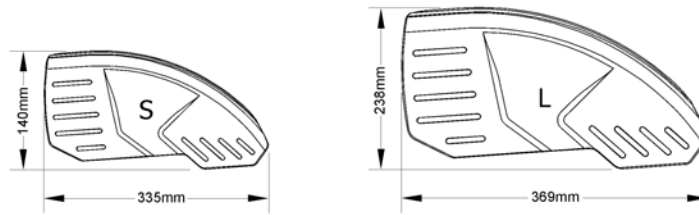

Configuration table mudguards Economy

	24" Rear wheel					25" Rear wheel					26" Rear wheel				
Position	1	2	3	4	5	1	2	3	4	5	1	2	3	4	5
RSTF 380	L	L	L	L	L	---	---	---	---	---	---	---	---	---	---
RSTF 390	L	L	L	L	L	L	L	L	L	L	---	---	---	---	---
RSTF 400	L	L	S	S	S	L	L	L	L	L	L	L	L	L	L
RSTF 410	S	S	S	S	S	L	L	L	L	L	L	L	L	L	L
RSTF 420	S	S	S	S	S	L	L	S	S	S	L	L	L	L	L
RSTF 430	S	S	S	S	S	S	S	S	S	S	L	L	L	L	L
RSTF 440	S	S	S	S	S	S	S	S	S	S	L	L	S	S	S
RSTF 450	S	S	S	S	S	S	S	S	S	S	S	S	S	S	S
RSTF 460	S	S	S	S	S	S	S	S	S	S	S	S	S	S	S
RSTF 470	S	S	S	S	S	S	S	S	S	S	S	S	S	S	S
RSTF 480	S	S	S	S	S	S	S	S	S	S	S	S	S	S	S
RSTF 490	---	---	---	---	---	S	S	S	S	S	S	S	S	S	S
RSTF 500	---	---	---	---	---	---	---	---	---	---	S	S	S	S	S

SPS1.665380

Pos.	Part number	Description	Valid from → until	Qty
M	!SPDINFC1-0016	Mudguard carbon Size M		1
L	!SPDINFC1-0018	Mudguard carbon Size L		1