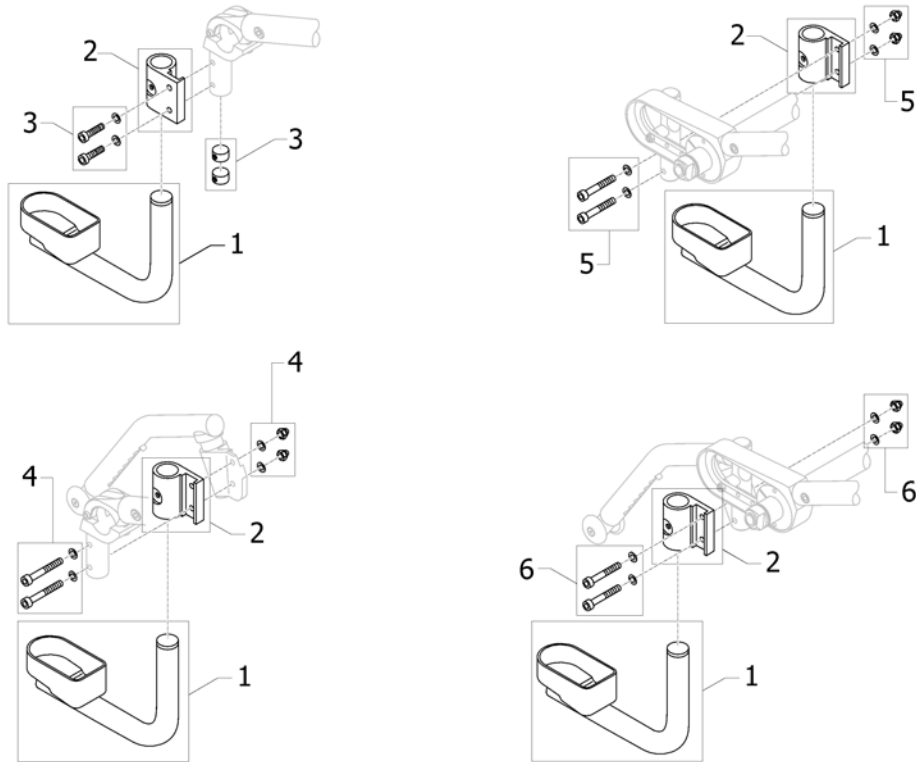

Cane holder

ISPS1665357

Pos.	Part number	Description	Valid from → until	Qty
1	1438214	cane holder complete UL/C04		0
2	1585084	Adaption holder		0
3	SP1643123	Fixation kit for one adaption mounted on axle holder standard		0
4	SP1643124	Fixation kit for two adaptions mounted on axle holder standard		0
5	SP1643125	Fixation kit for one adaption mounted on rear wheel extension		0
6	SP1643126	Fixation kit for two adaptions mounted on rear wheel extension		0