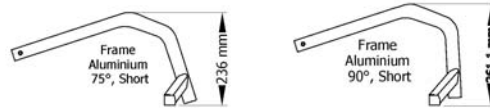

Configuration table for footrest standard mounted on frame aluminium short

i	Rear Wheel 24"				Rear Wheel 25"				Rear Wheel 26"				
Frame Aluminium 75° Short (236 mm)	FSTF 45	LLL 29 -> LLL 32	LLL 33 -> LLL 42		FSTF 46	LLL 29 -> LLL 32	LLL 33 -> LLL 43		FSTF 47	LLL 29 -> LLL 32	LLL 33 -> LLL 44		
	FSTF 46	LLL 29 -> LLL 33	LLL 34 -> LLL 43		FSTF 47	LLL 29 -> LLL 33	LLL 34 -> LLL 44		FSTF 48	LLL 29 -> LLL 33	LLL 34 -> LLL 45		
	FSTF 47	LLL 29 -> LLL 34	LLL 35 -> LLL 44		FSTF 48	LLL 29 -> LLL 34	LLL 35 -> LLL 45		FSTF 49	LLL 29 -> LLL 34	LLL 35 -> LLL 46		
Frame Aluminium 90° Short (261,1 mm)	FSTF 45	LLL 29 -> LLL 32	LLL 33 -> LLL 41		FSTF 46	LLL 29 -> LLL 32	LLL 33 -> LLL 42		FSTF 47	LLL 29 -> LLL 32	LLL 33 -> LLL 43		
	FSTF 46	LLL 29 -> LLL 33	LLL 34 -> LLL 42		FSTF 47	LLL 29 -> LLL 33	LLL 34 -> LLL 43		FSTF 48	LLL 29 -> LLL 33	LLL 34 -> LLL 44		
	FSTF 47	LLL 29 -> LLL 34	LLL 35 -> LLL 43		FSTF 48	LLL 29 -> LLL 34	LLL 35 -> LLL 44		FSTF 49	LLL 29 -> LLL 34	LLL 35 -> LLL 45		

ISPS1665371

Pos.	Part number	Description	Valid from → until	Qty
i	ISPDINFC1-0036	Knee to heel length (UL) in relationship to frame type, front seat height (SHv) and rear wheel size		1