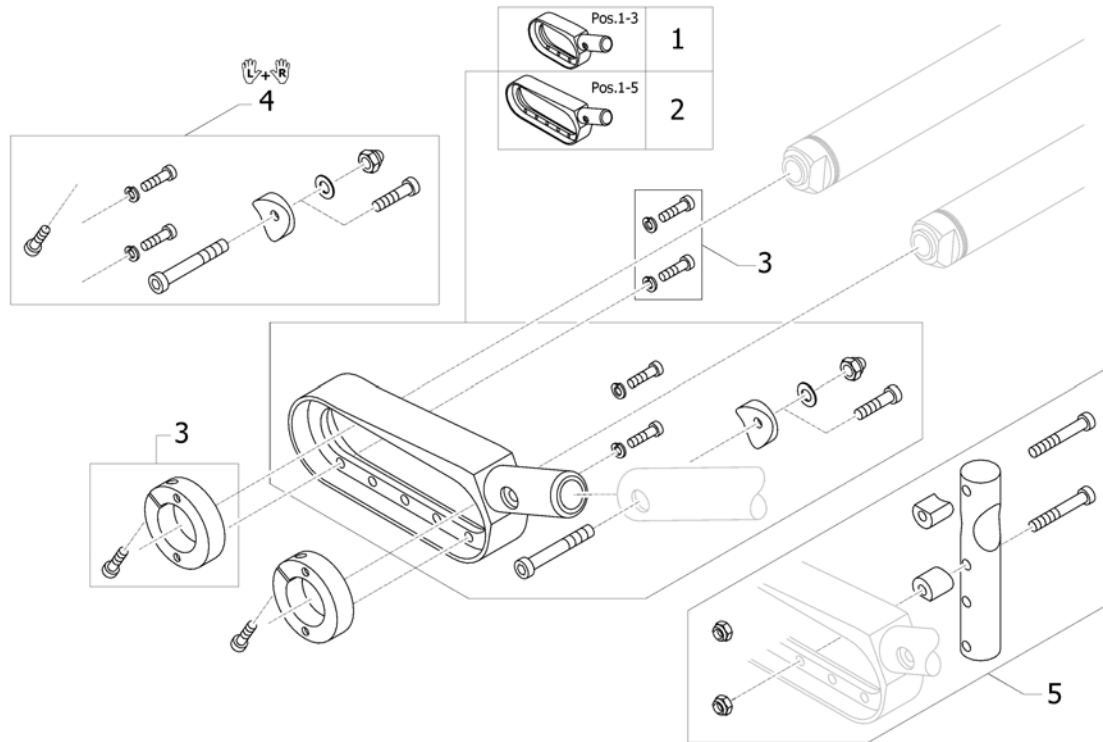

Rear wheel extension standard

ISPS1665312

Pos.	Part number	Description	Valid from → until	Qty
1	SP1639351	Rear wheel extension short (Pos.1-3) standard complete		1
2	SP1639352	Rear wheel extension standard, black, complete		1
3	1553205	Clamping ring Ø50/30, black, incl. screw kit		1
4	1545860	Assembly kit for pair rear wheel extension		1
5	1545861	Adaptation holder, kit for rear wheel extension standard		1