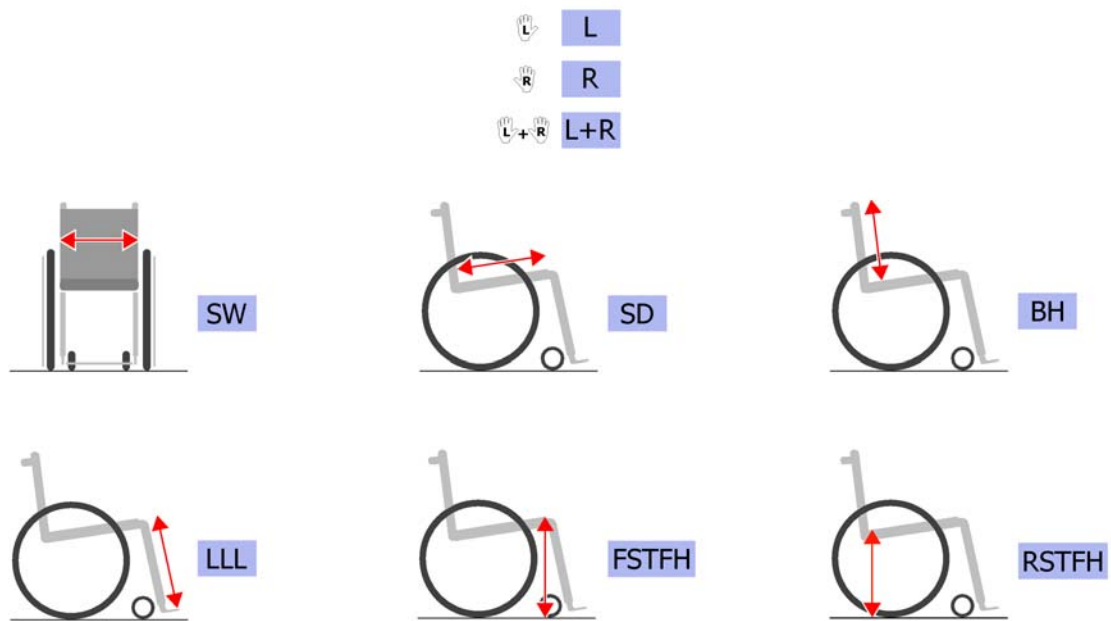

Abbreviations

Pos.	Part number	Description	Valid from → until	Qty
L	!SPDABRC1-0012	Left side (sitting in the wheelchair)		0
R	!SPDABRC1-0013	Right side (sitting in the wheelchair)		0
L+R	!SPDABRC1-0014	Left an right sides (paire)		0
SW	!SPDABRC1-0002	Seat width (2 digits in cm or 3 digits in mm)		0
SD	!SPDABRC1-0003	Seat depth (2 digits in cm or 3 digits in mm)		0
BH	!SPDABRC1-0005	Backrest height (2 digits in cm or 3 digits in mm)		0
LLL	!SPDABRC1-0011	Knee-to-heel length (2 digits in cm or 3 digits in mm)		0
FSTF	!SPDABRC1-0007	Front seat-to-floor height (2 digits in cm or 3 digits in mm)		0
H				
RSTF	!SPDABRC1-0008	Rear seat-to-floor height (2 digits in cm or 3 digits in mm)		0
H				