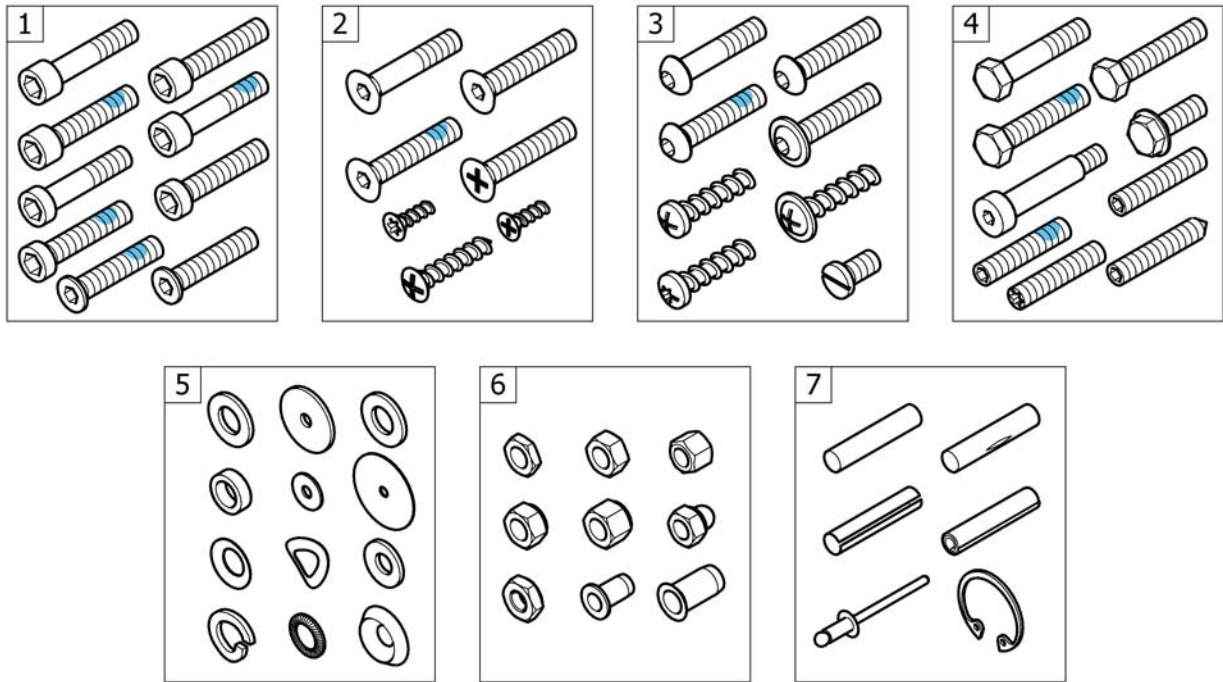

Fixation: screws

Pos.	Part number	Description	Valid from → until	Qty
1	-	Socket head cap screws		1
2	-	Countersunk screws		1
3	-	Button head screws		1
4	-	Hex-head screws, diverse		1
5	-	Washers		1
6	-	Nuts		1
7	-	Pins, rivets		1