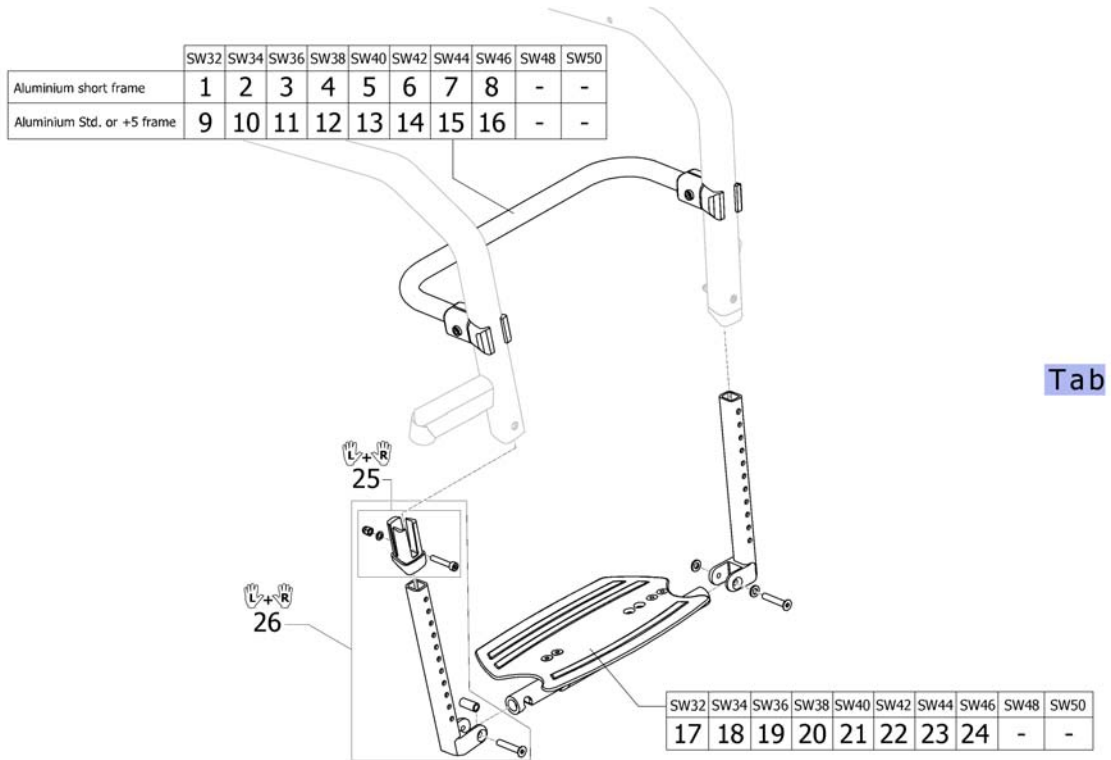

Footrest flip-to-side

11SPS1665329

Pos.	Part number	Description	Valid from → until	Qty
Tab	-	Configuration table for footrest flip-to-side		1
1	SP1662624	Reinforcement bar SW32 to Footrest flip to side for short frame		1
2	SP1662625	Reinforcement bar SW34 to Footrest flip to side for short frame		1
3	SP1662626	Reinforcement bar SW36 to Footrest flip to side for short frame		1
4	SP1662627	Reinforcement bar SW38 to Footrest flip to side for short frame		1
5	SP1662628	Reinforcement bar SW40 to Footrest flip to side for short frame		1
6	SP1662644	Reinforcement bar SW42 to Footrest flip to side for short frame		1
7	SP1662645	Reinforcement bar SW44 to Footrest flip to side for short frame		1
8	SP1662710	Reinforcement bar SW46 to Footrest flip to side for short frame		1
9	SP1662711	Reinforcement bar SW32 to Footrest flip to side		1
10	SP1662712	Reinforcement bar SW34 to Footrest flip to side		1
11	SP1662713	Reinforcement bar SW36 to Footrest flip to side		1
12	SP1662714	Reinforcement bar SW38 to Footrest flip to side		1
13	SP1662715	Reinforcement bar SW40 to Footrest flip to side		1
14	SP1662716	Reinforcement bar SW42 to Footrest flip to side		1
15	SP1662717	Reinforcement bar SW44 to Footrest flip to side		1
16	SP1662718	Reinforcement bar SW46 to Footrest flip to side		1
17	SP1642229	Footplate to footrest flip-to-side SB32		1
18	1547336	Footplate to footrest flip-to-side SB34		1
19	1547337	Footplate to footrest flip-to-side SB36		1
20	1547338	Footplate to footrest flip-to-side SB38		1
21	1547339	Footplate to footrest flip-to-side SB40		1
22	1547340	Footplate to footrest flip-to-side SB42		1
23	1547341	Footplate to footrest flip-to-side SB44		1
24	1547342	Footplate to footrest flip-to-side SB46		1
25	SP1661492	Footplate sleeve Alu		1
26	SP1662720	Telescopic tube kit to footrest flip-to-side		1