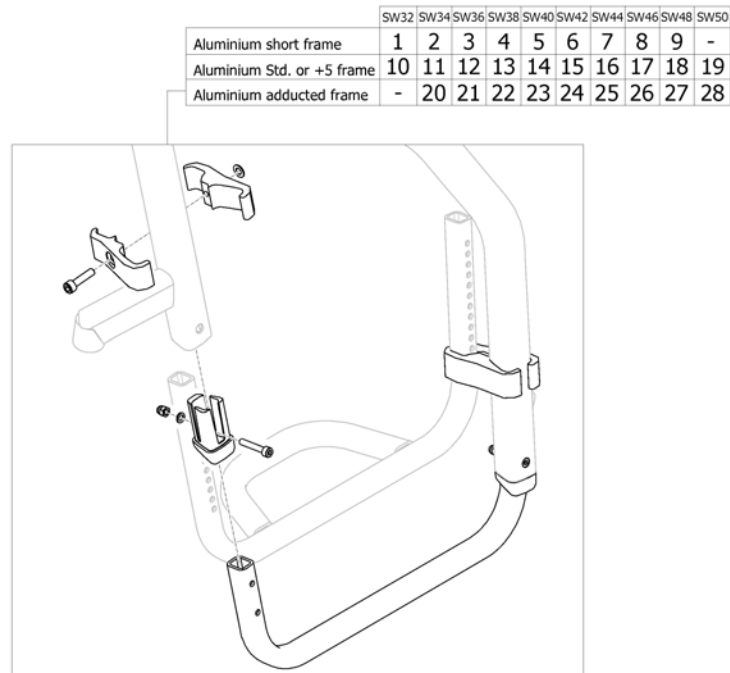

Footrest highmounted

ISPS1665328

Pos.	Part number	Description	Valid from → until	Qty
1	SP1662531	Tube set for footrest, mounted in high position, SW32 for short frame		1
2	SP1662532	Tube set for footrest, mounted in high position, SW34 for short frame		1
3	SP1662533	Tube set for footrest, mounted in high position, SW36 for short frame		1
4	SP1662563	Tube set for footrest, mounted in high position, SW38 for short frame		1
5	SP1662564	Tube set for footrest, mounted in high position, SW40 for short frame		1
6	SP1662565	Tube set for footrest, mounted in high position, SW42 for short frame		1
7	SP1662566	Tube set for footrest, mounted in high position, SW44 for short frame		1
8	SP1662567	Tube set for footrest, mounted in high position, SW46 for short frame		1
9	SP1662568	Tube set for footrest, mounted in high position, SW48 for short frame		1
10	SP1662569	Tube set for footrest, mounted in high position, SW32 for Std. or +5 frame		1
11	SP1662570	Tube set for footrest, mounted in high position, SW34 for Std. or +5 frame		1
12	SP1662571	Tube set for footrest, mounted in high position, SW36 for Std. or +5 frame		1
13	SP1662572	Tube set for footrest, mounted in high position, SW38 for Std. or +5 frame		1
14	SP1662573	Tube set for footrest, mounted in high position, SW40 for Std. or +5 frame		1
15	SP1662574	Tube set for footrest, mounted in high position, SW42 for Std. or +5 frame		1
16	SP1662575	Tube set for footrest, mounted in high position, SW44 for Std. or +5 frame		1
17	SP1662576	Tube set for footrest, mounted in high position, SW46 for Std. or +5 frame		1
18	SP1662577	Tube set for footrest, mounted in high position, SW48 for Std. or +5 frame		1
19	SP1662578	Tube set for footrest, mounted in high position, SW50 for Std. or +5 frame		1
20	SP1662579	Tube set for footrest, mounted in high position, SW34 for adducted frame		1
21	SP1662580	Tube set for footrest, mounted in high position, SW36 for adducted frame		1
22	SP1662581	Tube set for footrest, mounted in high position, SW38 for adducted frame		1
23	SP1662582	Tube set for footrest, mounted in high position, SW40 for adducted frame		1
24	SP1662619	Tube set for footrest, mounted in high position, SW42 for adducted frame		1
25	SP1662620	Tube set for footrest, mounted in high position, SW44 for adducted frame		1
26	SP1662621	Tube set for footrest, mounted in high position, SW46 for adducted frame		1
27	SP1662622	Tube set for footrest, mounted in high position, SW48 for adducted frame		1
28	SP1662623	Tube set for footrest, mounted in high position, SW50 for adducted frame		1