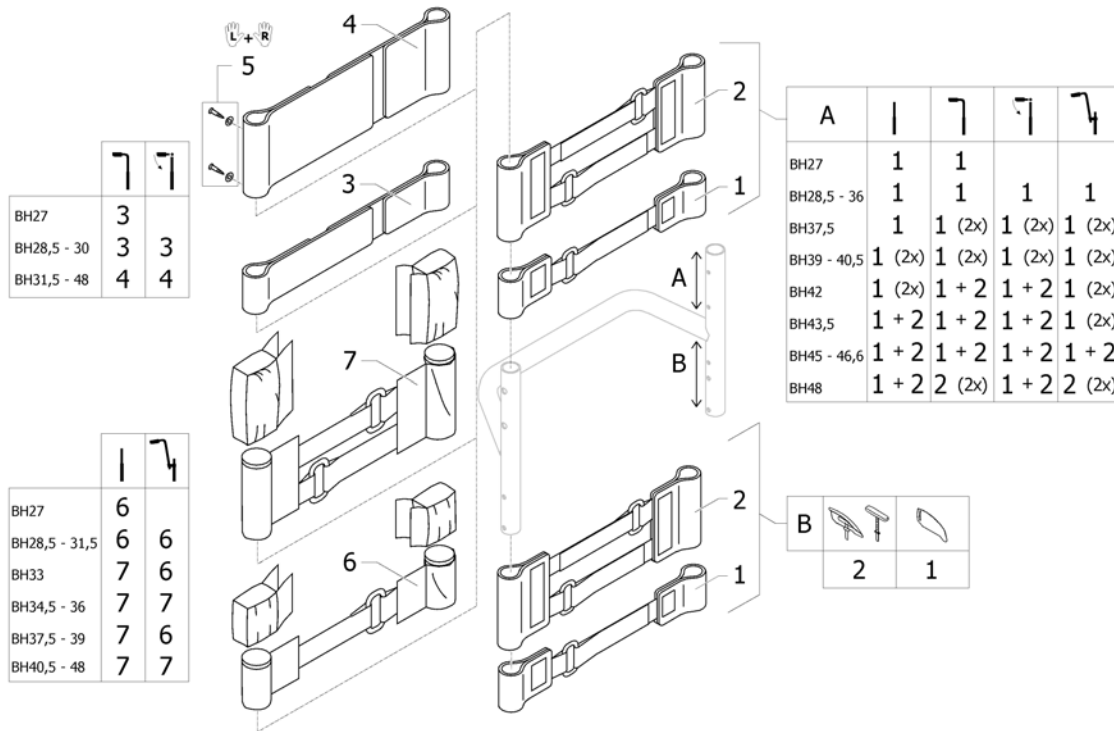

ISPS1665320

Pos.	Part number	Description	Valid from → until	Qty
1	1513167	Velcro adjustment part with 1 strap, pair		1
2	1513168	Velcro adjustment strap with 2 straps, pair		1
3	1513170	Backrest band 2 parts, width: 5cm		1
4	1513171	Backrest band 2 parts, width: 10cm		1
5	1432083	Fixation kit for backrest band		1
6	1513172	Velcro end part, 5 cm		1
7	1513173	Velcro end part, 10cm		1