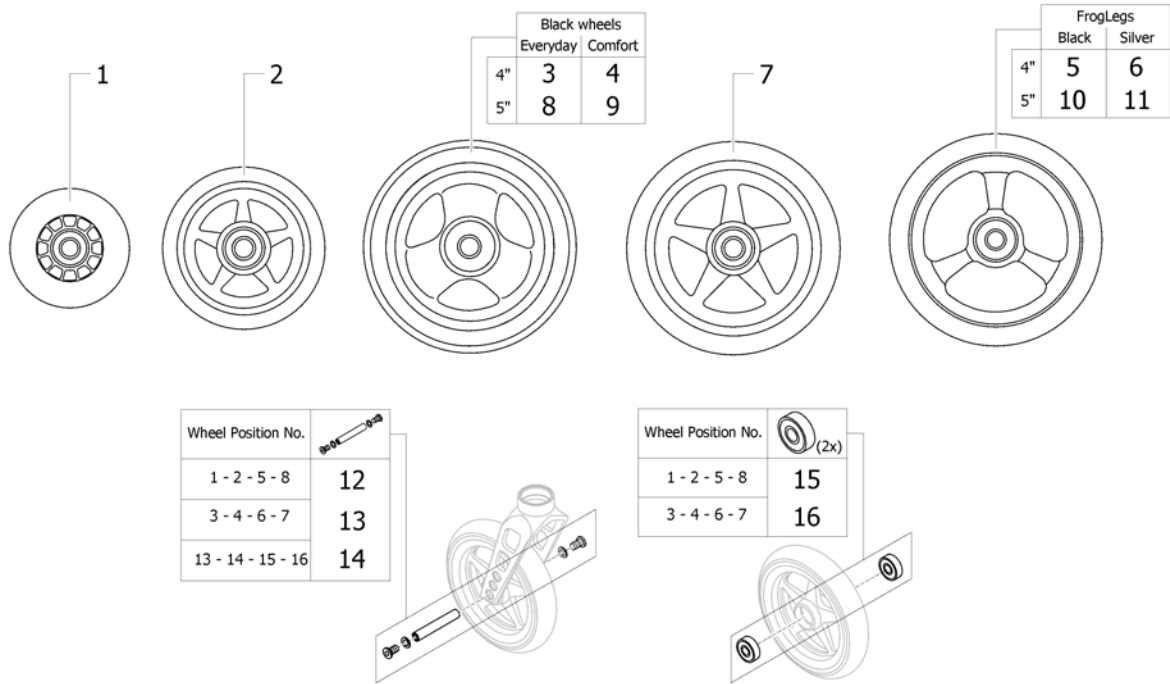

Front wheels

ISPS1665338

Pos.	Part number	Description	Valid from → until	Qty
1	1513180	3" Sports wheel, transparent		1
2	1513183-0004	4" Starec wheel, black anodized		1
3	SP1638070	4" Everyday wheel, black PU, pair		1
4	SP1638072	4" Comfort wheel, black PU, pair		1
5	SP1638082	4" x1.42 (36mm) FrogLegs EPIC Aluminum Wide Softroll Caster - Black hub		1
6	SP1638083	4" x1.42 (36mm) FrogLegs EPIC Aluminum Wide Softroll Caster - Silver hub		1
7	1513187-0004	5" Starec wheel, black anodized		1
8	SP1638071	5" Everyday wheel, black PU, pair		1
9	SP1638073	5" Comfort wheel, black PU, pair		1
10	SP1638084	5" x1.42 (36mm) FrogLegs EPIC Aluminum Wide Softroll Caster - Black hub		1
11	SP1638085	5" x1.42 (36mm) FrogLegs EPIC Aluminum Wide Softroll Caster - Silver hub		1
12	1420972	Axle set complete 3" Sport / 4" and 5" Starec / 4" Skater wheel		1
13	1570108	Axle set without spacer		1
14	SP1638076	Axle set complete 4" and 5" FrogLegs wheels		1
15	1570104	Ball bearing 608-2RS 8/22*7, pair		1
16	1570105	Ball bearing 6000-2RS, pair		1