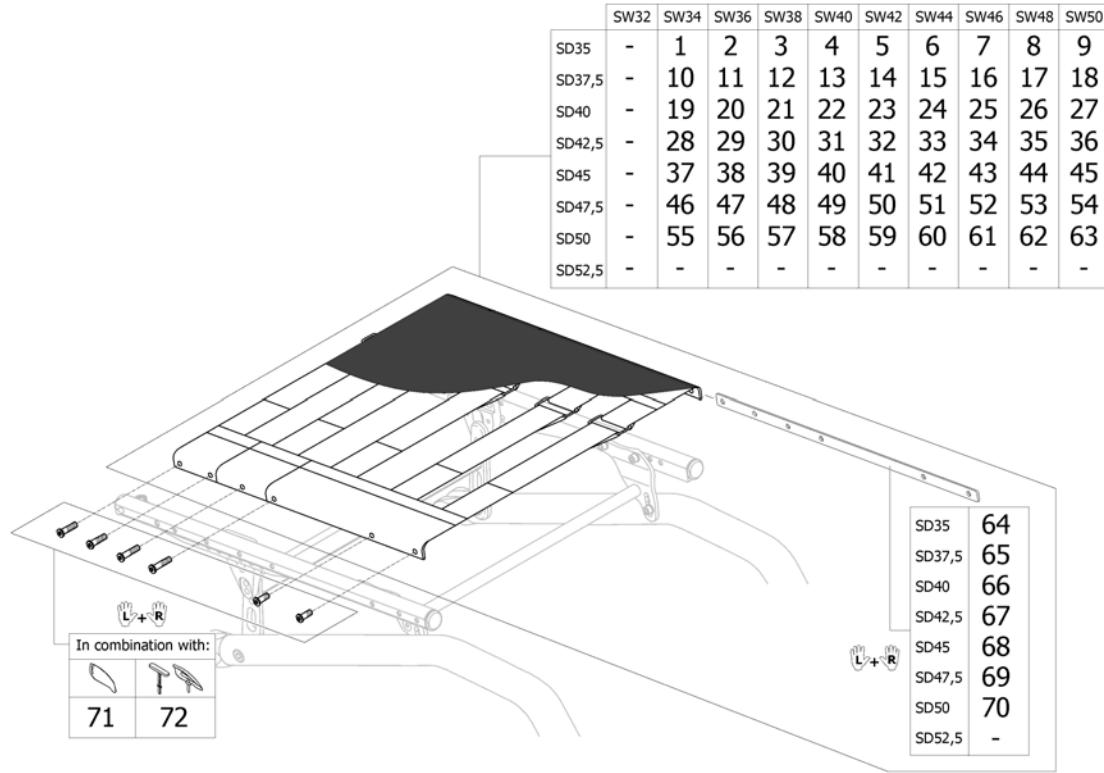

Seatcover adjustable

Pos.	Part number	Description	Valid from → until	Qty
1	SP1642284	Seatcover adjustable complete SB34 ST35 for frame standard		1
2	SP1642285	Seatcover adjustable complete SB36 ST35 for frame standard		1
3	SP1642286	Seatcover adjustable complete SB38 ST35 for frame standard		1
4	SP1642287	Seatcover adjustable complete SB40 ST35 for frame standard		1
5	SP1642288	Seatcover adjustable complete SB42 ST35 for frame standard		1
6	SP1642289	Seatcover adjustable complete SB44 ST35 for frame standard		1
7	SP1642290	Seatcover adjustable complete SB46 ST35 for frame standard		1
8	SP1642291	Seatcover adjustable complete SB48 ST35 for frame standard		1
9	SP1642292	Seatcover adjustable complete SB50 ST35 for frame standard		1
10	1546396	Seatcover adjustable complete SB34 ST37,5 for frame standard		1
11	1546397	Seatcover adjustable complete SB36 ST37,5 for frame standard		1
12	1546398	Seatcover adjustable complete SB38 ST37,5 for frame standard		1
13	1546399	Seatcover adjustable complete SB40 ST37,5 for frame standard		1
14	1546400	Seatcover adjustable complete SB42 ST37,5 for frame standard		1
15	1546401	Seatcover adjustable complete SB44 ST37,5 for frame standard		1
16	1546402	Seatcover adjustable complete SB46 ST37,5 for frame standard		1
17	1546403	Seatcover adjustable complete SB48 ST37,5 for frame standard		1
18	SP1642293	Seatcover adjustable complete SB50 ST37,5 for frame standard		1
19	1546455	Seatcover adjustable complete SB34 ST40 for frame standard		1
20	1546456	Seatcover adjustable complete SB36 ST40 for frame standard		1
21	1546457	Seatcover adjustable complete SB38 ST40 for frame standard		1
22	1546458	Seatcover adjustable complete SB40 ST40 for frame standard		1
23	1546459	Seatcover adjustable complete SB42 ST40 for frame standard		1
24	1546460	Seatcover adjustable complete SB44 ST40 for frame standard		1
25	1546461	Seatcover adjustable complete SB46 ST40 for frame standard		1
26	1546462	Seatcover adjustable complete SB48 ST40 for frame standard		1
27	SP1642294	Seatcover adjustable complete SB50 ST40 for frame standard		1
28	1546463	Seatcover adjustable complete SB34 ST42,5 for frame standard/+5		1
29	1546464	Seatcover adjustable complete SB36 ST42,5 for frame standard/+5		1
30	1546465	Seatcover adjustable complete SB38 ST42,5 for frame standard/+5		1
31	1546466	Seatcover adjustable complete SB40 ST42,5 for frame standard/+5		1