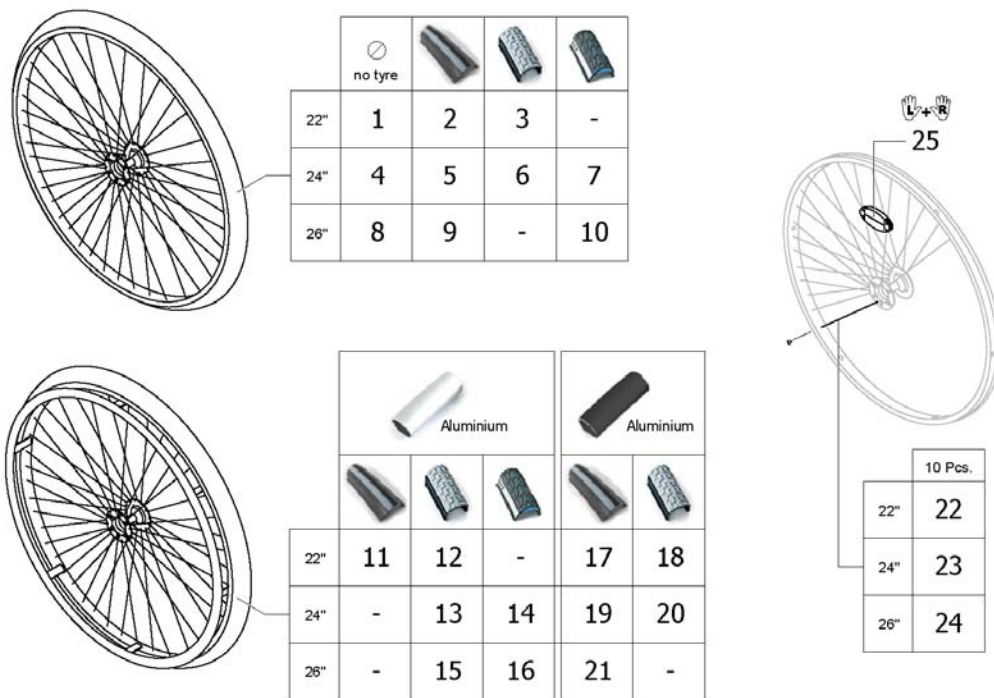

Starec rear wheels complete

151951665339

Pos.	Part number	Description	Valid from → until	Qty
1	1559083-0407	Rear wheel 22", Starec X, colourless, without handrim, without tyre		2
2	SP1601741	Rear wheel 22", Starec hub X, without handrim, Rightrun black/grey		2
3	904.1139	Rear wheel 22", Starec hub X, without handrim, Tread		2
4	1567104-0407	Rear wheel 24", Starec X, colourless, without handrim, without tyre		2
5	SP1601745	Rear wheel 24", Starec hub X, without handrim, Rightrun black/grey tyre		2
6	904.1141	Rear wheel 24", Starec hub X, without handrim, Tread		2
7	1554399-0407	Rear wheel 24", Starec X, colourless, without handrim, marathon		2
8	1567099-0407	Rear wheel 26", Starec X, colourless, without handrim, without tyre		2
9	SP1601749	Rear wheel 26", Starec hub X, without handrim, Rightrun black/grey		2
10	1554403-0407	Rear wheel 26", Starec X, colourless, without handrim, marathon		2
11	SP1601743	Rear wheel 22", Starec hub X, handrim, Rightrun black/grey		2
12	904.1123	Rear wheel 22", Starec hub X, handrim, Tread		2
13	904.1125	Rear wheel 24", Starec hub X, handrim, Tread		2
14	1554400-0407	Rear wheel 24", Starec X, colourless, handrim, marathon evolution		2
15	SP1601751	Rear wheel 26", Starec hub X, handrim, Rightrun black/grey		2
16	1554417-0407	Rear wheel 26", Starec X, colourless, handrim, marathon evolution		2
17	SP1601860	Rear wheel 22", Starec hub X, handrim aluminium black, Rightrun black/grey		2
18	1562656	Rear wheel 22", Starec hub X, handrim aluminium black, Tread		2
19	SP1601864	Rear wheel 24", Starec hub X, handrim aluminium black, Rightrun black/grey		2
20	1562660	Rear wheel 24", Starec hub X, handrim aluminium black, Tread		2
21	SP1601866	Rear wheel 26", Starec hub X, handrim aluminium black, Rightrun black/grey		2
22	1579082	Spokes 228mm complete, kit 10 Pcs.		1
23	1579086	Spokes 253mm complete, kit 10 Pcs.		1
24	1579090	Spokes 278mm complete, kit 10 Pcs.		1
25	1571073	Spokereflection, pair		1