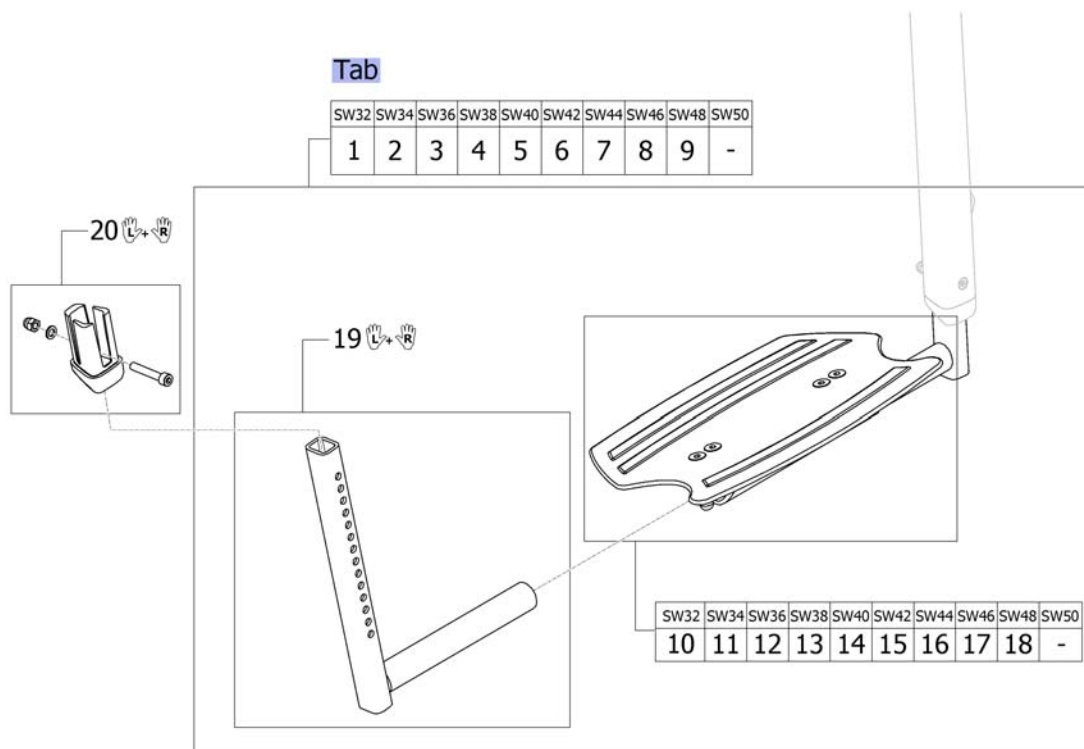

Footrest angle adjustable for adducted frame

ISPS1665327

Pos.	Part number	Description	Valid from → until	Qty
Tab	-	Configuration table for footrest angle adjust. mounted on adducted frame		1
1	SP1662186	Footrest angle adjustable complete SW32 for adducted frame		1
2	SP1662187	Footrest angle adjustable complete SW34 for adducted frame		1
3	SP1662188	Footrest angle adjustable complete SW36 for adducted frame		1
4	SP1662218	Footrest angle adjustable complete SW38 for adducted frame		1
5	SP1662219	Footrest angle adjustable complete SW40 for adducted frame		1
6	SP1662220	Footrest angle adjustable complete SW42 for adducted frame		1
7	SP1662221	Footrest angle adjustable complete SW44 for adducted frame		1
8	SP1662222	Footrest angle adjustable complete SW46 for adducted frame		1
9	SP1662223	Footrest angle adjustable complete SW48 for adducted frame		1
10	SP1662224	Footplate with clamping part SW32 for adducted frame		1
11	SP1662225	footplate with clamping part SW34 for adducted frame		1
12	SP1662522	footplate with clamping part SW36 for adducted frame		1
13	SP1662523	footplate with clamping part SW38 for adducted frame		1
14	SP1662524	footplate with clamping part SW40 for adducted frame		1
15	SP1662525	footplate with clamping part SW42 for adducted frame		1
16	SP1662526	footplate with clamping part SW44 for adducted frame		1
17	SP1662527	footplate with clamping part SW46 for adducted frame		1
18	SP1662528	footplate with clamping part SW48 for adducted frame		1
19	SP1662530	Telescopic tube kit to footrest angle adjustable to adducted frame		1
20	SP1661492	Footplate sleeve Alu		1