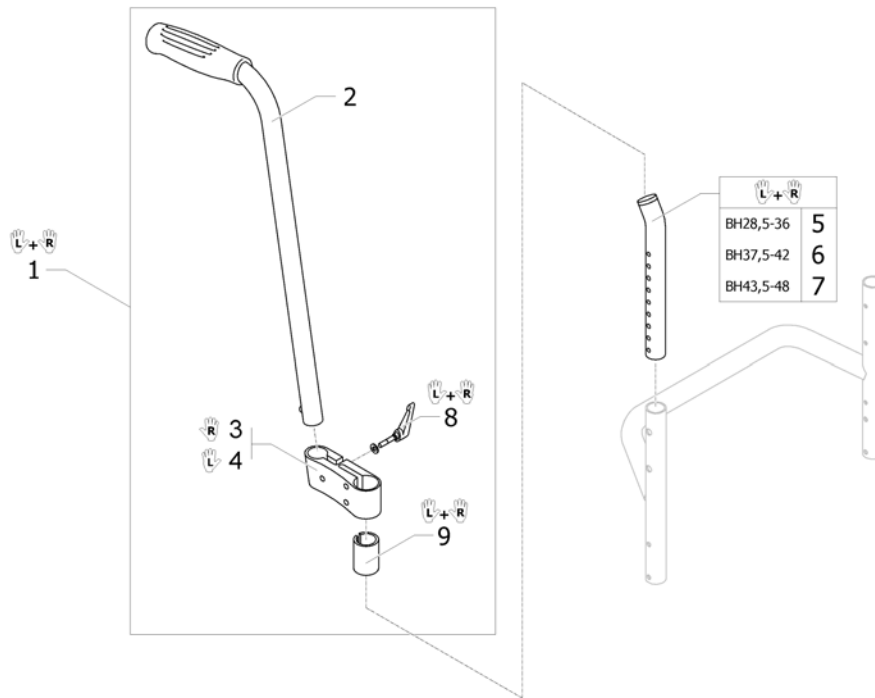

Push handles, height adjustable, rear set

ISPS1665322

Pos.	Part number	Description	Valid from → until	Qty
1	1517876	Push handles, height adjustable, rear set, pair		1
2	1438938	Push handle tube complete, rearset		2
3	1438939	Mounting fixture right complete, for rearset push handles		1
4	1438940	Mounting fixture left complete, for rearset push handles		1
5	1546913	Telescopic back tube standard short, pair		1
6	1546914	Telescopic back tube standard medium, pair		1
7	1546946	Telescopic back tube standard long, pair		1
8	1529799	Adjusting lever, pair		1
9	1581293	Sleeves for mounting fixture, for rearset push handles, pair		1