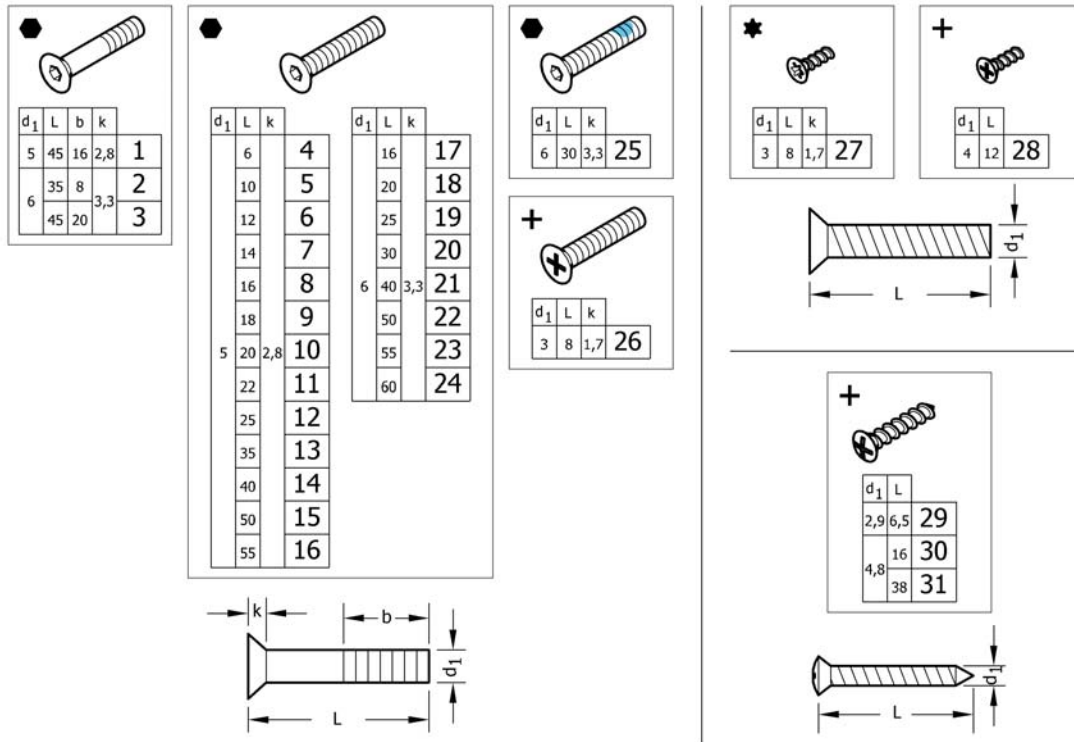

Countersunk screws

Pos.	Part number	Description	Valid from → until	Qty
1	1579175	Countersunk head screws partially threaded, Black,M5x45, kit 10 Pcs.		1
2	1579176	Countersunk head screws partially threaded, Black,M6x35, kit 10 Pcs.		1
3	1579177	Countersunk head screws partially threaded, Black,M6x45, kit 10 Pcs.		1
5	1579179	Countersunk head screws fully threaded, Black,M5x10, kit 25 Pcs.		1
6	1579180	Countersunk head screws fully threaded, Black,M5x12, kit 25 Pcs.		1
7	1579181	Countersunk head screws fully threaded, Black,M5x14, kit 25 Pcs.		1
8	1579182	Countersunk head screws fully threaded, Black,M5x16, kit 25 Pcs.		1
9	1579183	Countersunk head screws fully threaded, Black,M5x18, kit 25 Pcs.		1
10	1579184	Countersunk head screws fully threaded, Black,M5x20, kit 25 Pcs.		1
11	1579185	Countersunk head screws fully threaded, Black,M5x22, kit 25 Pcs.		1
12	1579186	Countersunk head screws fully threaded, Black,M5x25, kit 25 Pcs.		1
13	1579187	Countersunk head screws fully threaded, Black,M5x35, kit 25 Pcs.		1
14	1579188	Countersunk head screws fully threaded, Black,M5x40, kit 25 Pcs.		1
16	1579190	Countersunk head screws fully threaded, Black,M5x55, kit 25 Pcs.		1
18	1579192	Countersunk head screws full.Threaded, zinc flake coat.,M6x20, kit 25 Pcs.		1
18	1579193	Countersunk head screws fully threaded, Black,M6x20, kit 25 Pcs.		1
19	1579194	Countersunk head screws fully threaded, Black,M6x25, kit 25 Pcs.		1
20	1579195	Countersunk head screws fully threaded, Black,M6x30, kit 25 Pcs.		1
21	1579196	Countersunk head screws fully threaded, Black,M6x40, kit 25 Pcs.		1
22	1579197	Countersunk head screws fully threaded, Black,M6x50, kit 25 Pcs.		1
23	1579198	Countersunk head screws fully threaded, Black,M6x55, kit 25 Pcs.		1
24	1579199	Countersunk head screws fully threaded, Black,M6x60, kit 25 Pcs.		1
25	1579200	Countersunk head screws fully threaded, Black, TufLok,M6x30, kit 25 Pcs.		1
26	1579201	Countersunk head screws fully threaded, zi.Blue,M3x8, kit 25 Pcs.		1
27	1579202	Countersunk head PT screws, Torx, stainless steel, 3x8, kit 25 Pcs.		1
28	1579203	Countersunk head PT screws, Black, KA40x12, kit 25 Pcs.		1
30	1579205	Countersunk head tapping screws with cone end, Black, ST4,8x16, kit 25 Pcs.		1