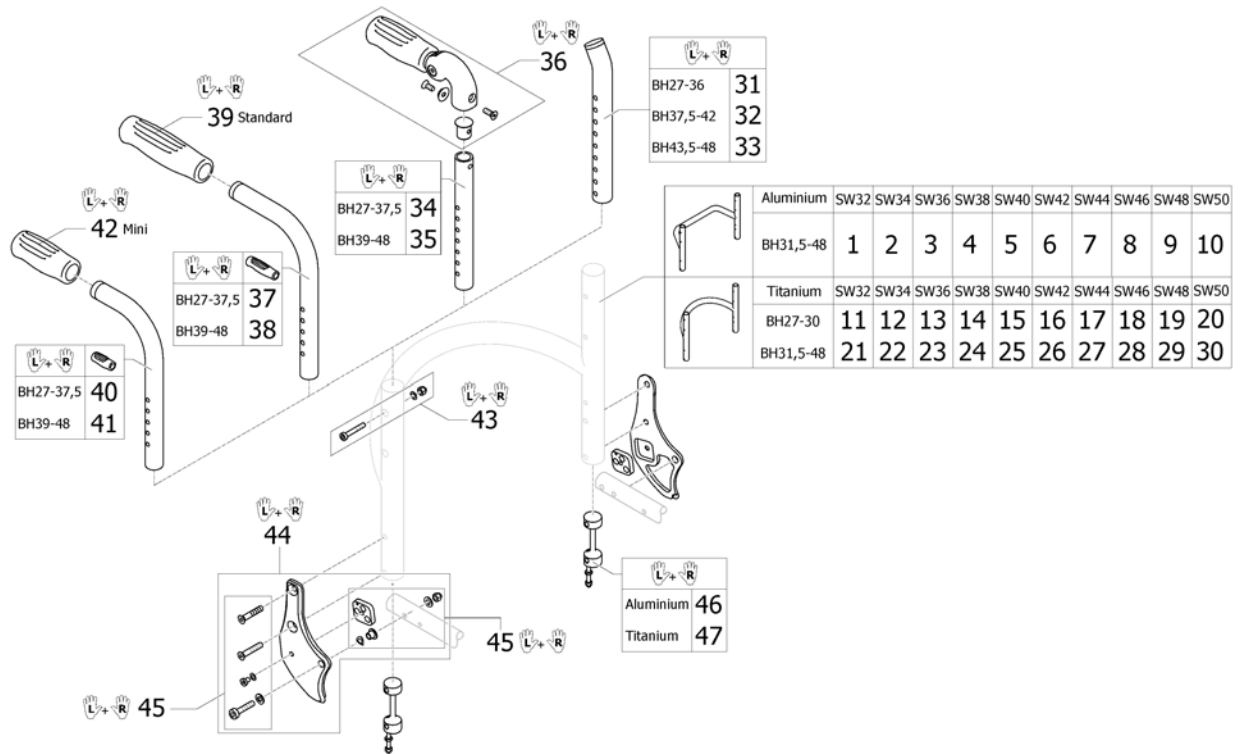

Backrest (rounded bar)

ISPS1665316

Pos.	Part number	Description	Valid from → until	Qty
1	SP1659581	Backrest tube Alu SW32 Long		1
2	SP1659582	Backrest tube Alu SW34 Long		1
3	SP1659583	Backrest tube Alu SW36 Long		1
4	SP1659584	Backrest tube Alu SW38 Long		1
5	SP1659585	Backrest tube Alu SW40 Long		1
6	SP1659586	Backrest tube Alu SW42 Long		1
7	SP1659587	Backrest tube Alu SW44 Long		1
8	SP1659588	Backrest tube Alu SW46 Long		1
9	SP1659589	Backrest tube Alu SW48 Long		1
10	SP1659590	Backrest tube Alu SW50 Long		1
11	SP1638125	Backrest tube Titan SB32 short		1
12	1546810	Backrest tube Titan SB34 short		1
13	1546811	Backrest tube Titan SB36 short		1
14	1546812	Backrest tube Titan SB38 short		1
15	1546813	Backrest tube Titan SB40 short		1
16	1546814	Backrest tube Titan SB42 short		1
17	1546815	Backrest tube Titan SB44 short		1
18	1546816	Backrest tube Titan SB46 short		1
19	1546817	Backrest tube Titan SB48 short		1
20	SP1638126	Backrest tube Titan SB50 short		1
21	SP1638127	Backrest tube Titan SB32 Long		1
22	1546818	Backrest tube Titan SB34 Long		1
23	1546819	Backrest tube Titan SB36 Long		1
24	1546820	Backrest tube Titan SB38 Long		1
25	1546821	Backrest tube Titan SB40 Long		1
26	1546822	Backrest tube Titan SB42 Long		1
27	1546823	Backrest tube Titan SB44 Long		1
28	1546824	Backrest tube Titan SB46 Long		1
29	1546825	Backrest tube Titan SB48 Long		1
30	SP1638128	Backrest tube Titan SB50 Long		1
31	1546913	Telescopic back tube standard short, pair		1