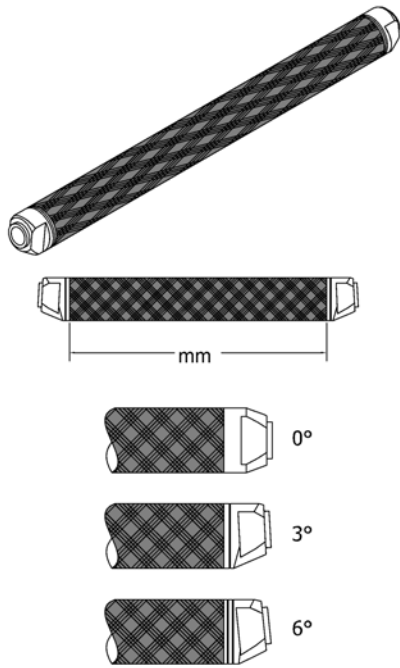

Axle tube Carbon

	In combination with:													
				SW32	SW34	SW36	SW38	SW40	SW42	SW44	SW46	SW48	SW50	
0°	✓	✓		1	2	3	4	5	6	7	8	9	10	
3°	✓	✗		11	12	13	14	15	16	17	18	19	20	
	✗	✓		12	13	14	15	16	17	18	19	20	21	
6°	✓	✗		22	23	24	25	26	27	28	29	30	31	
	✗	✓		23	24	25	26	27	28	29	30	31	32	

	not possible

	In combination with:													
				SW32	SW34	SW36	SW38	SW40	SW42	SW44	SW46	SW48	SW50	
0°	✓	✗		1	2	3	4	5	6	7	8	9	10	
	✗	✓		2	3	4	5	6	7	8	9	10	33*	
3°	✓	✗		12	13	14	15	16	17	18	19	20	21	
	✗	✓		13	14	15	16	17	18	19	20	21	34*	
6°	✓	✗		23	24	25	26	27	28	29	30	31	32	
	✗	✓		24	25	26	27	28	29	30	31	32	32	

*Aluminium

ISPS1665309

Pos.	Part number	Description	Valid from → until	Qty
1	1507564	Axle tube Carbon 0° complete, 298mm		1
2	1507565	Axle tube Carbon 0° complete, 318mm		1
3	1507566	Axle tube Carbon 0° complete, 338mm		1
4	1507567	Axle tube Carbon 0° complete, 358mm		1
5	1507568	Axle tube Carbon 0° complete, 378mm		1
6	1507569	Axle tube Carbon 0° complete, 398mm		1
7	1507570	Axle tube Carbon 0° complete, 418mm		1
8	1507571	Axle tube Carbon 0° complete, 438mm		1
9	1507572	Axle tube Carbon 0° complete, 458mm		1
10	SP1638097	Axle tube Carbon 0° complete, 478mm		1
11	SP1638111	Axle tube Carbon 3° complete, 304mm		1
12	1507575	Axle tube Carbon 3° complete, 324mm		1
13	1507576	Axle tube Carbon 3° complete, 344mm		1
14	1507577	Axle tube Carbon 3° complete, 364mm		1
15	1507578	Axle tube Carbon 3° complete, 384mm		1
16	1507579	Axle tube Carbon 3° complete, 404mm		1
17	1507580	Axle tube Carbon 3° complete, 424mm		1
18	1507581	Axle tube Carbon 3° complete, 444mm		1
19	1507582	Axle tube Carbon 3° complete, 464mm		1
20	1507583	Axle tube Carbon 3° complete, 484mm		1
21	SP1638112	Axle tube Carbon 3° complete, 504mm		1
22	SP1638113	Axle tube Carbon 6° complete, 334mm		1
23	1507585	Axle tube Carbon 6° complete, 354mm		1
24	1507586	Axle tube Carbon 6° complete, 374mm		1
25	1507587	Axle tube Carbon 6° complete, 394mm		1
26	1507588	Axle tube Carbon 6° complete, 414mm		1
27	1507589	Axle tube Carbon 6° complete, 434mm		1
28	1507590	Axle tube Carbon 6° complete, 454mm		1
29	1507591	Axle tube Carbon 6° complete, 474mm		1
30	1507592	Axle tube Carbon 6° complete, 494mm		1
31	1507593	Axle tube Carbon 6° complete, 514mm		1