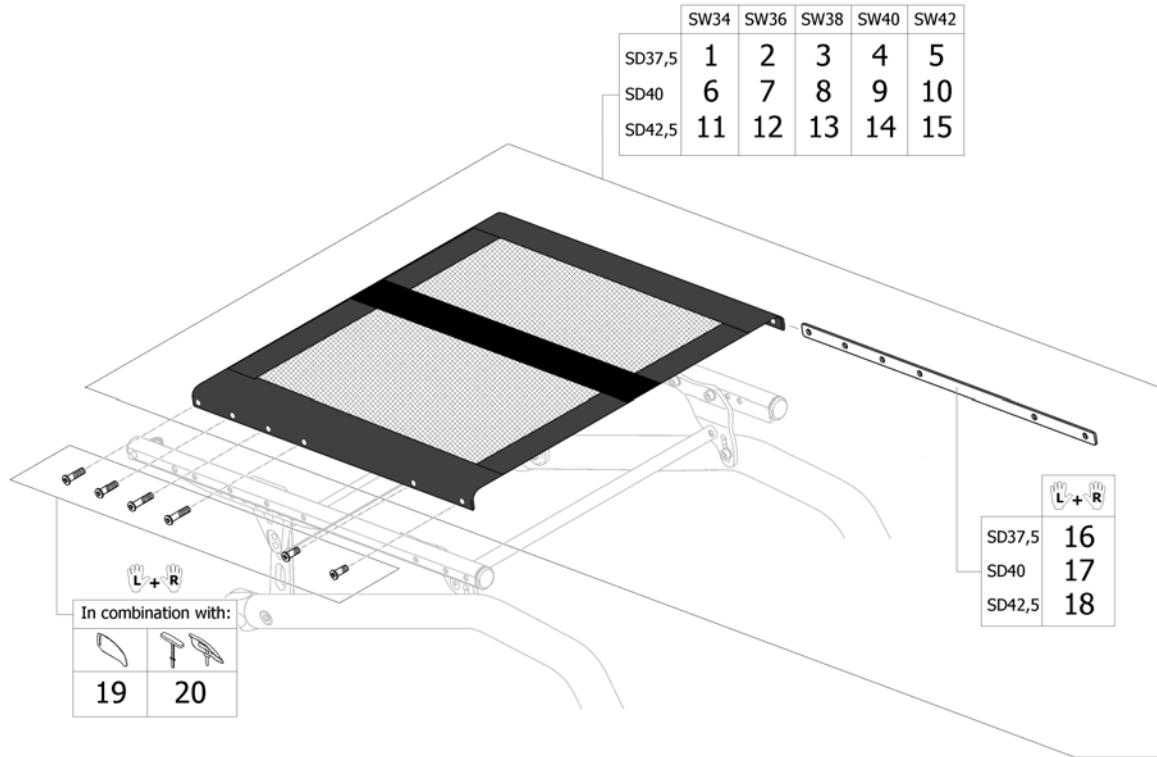

Seatcover light

ISPS1665369

Pos.	Part number	Description	Valid from → until	Qty
1	1546503	Seatcover light complete SB34 ST37,5 for frame standard		1
2	1546504	Seatcover light complete SB36 ST37,5 for frame standard		1
3	1546505	Seatcover light complete SB38 ST37,5 for frame standard		1
4	1546506	Seatcover light complete SB40 ST37,5 for frame standard		1
5	1546507	Seatcover light complete SB42 ST37,5 for frame standard		1
6	1546511	Seatcover light complete SB34 ST40 for frame standard		1
7	1546512	Seatcover light complete SB36 ST40 for frame standard		1
8	1546513	Seatcover light complete SB38 ST40 for frame standard		1
9	1546514	Seatcover light complete SB40 ST40 for frame standard		1
10	1546515	Seatcover light complete SB42 ST40 for frame standard		1
11	1546519	Seatcover light complete SB34 ST42,5 for frame standard		1
12	1546520	Seatcover light complete SB36 ST42,5 for frame standard		1
13	1546521	Seatcover light complete SB38 ST42,5 for frame standard		1
14	1546522	Seatcover light complete SB40 ST42,5 for frame standard		1
15	1546523	Seatcover light complete SB42 ST42,5 for frame standard		1
16	1579366	Seat rail kit SD37,5, pair		1
17	1579367	Seat rail kit SD40, pair		1
18	1579368	Seat rail kit SD42,5, pair		1
19	SP1642300	Fixation kit seat cover for clothes-guard		1
20	SP1642301	Fixation kit seat cover for mudguard or siderest height adjustable		1