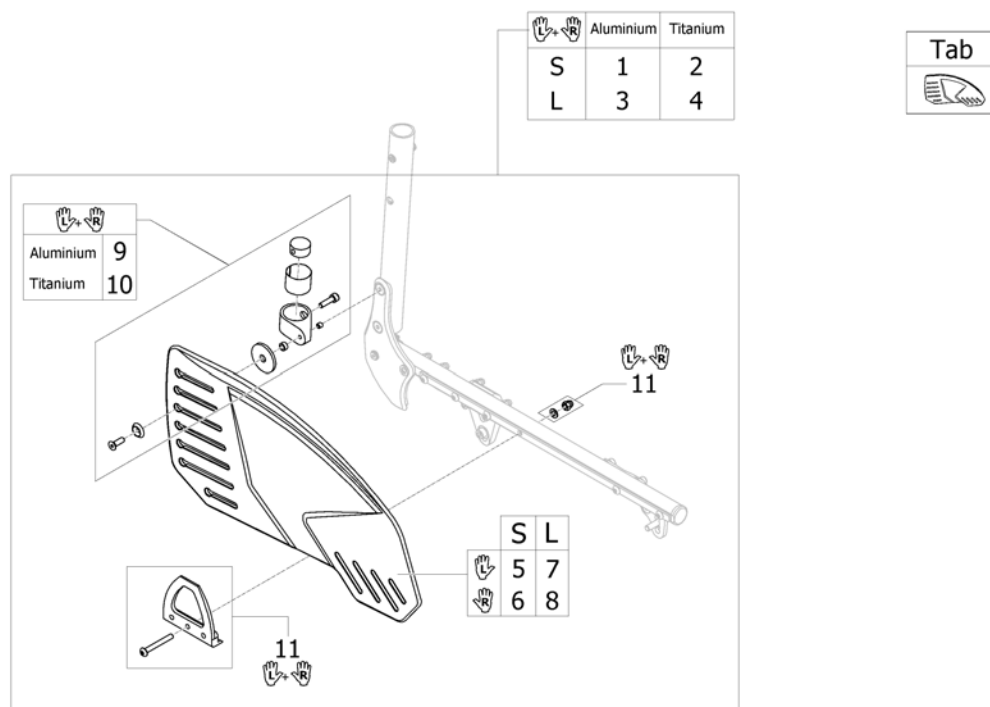

Clothes-guards economy

ISPS1665332

Pos.	Part number	Description	Valid from → until	Qty
Tab	-	Configuration table clothes-guard economy		1
1	SP1662735	Clothes-guards economy M with fixation kit to backrest Aluminium, pair		1
2	SP1662736	Clothes-guards economy M with fixation kit to backrest Titan, pair		1
3	SP1662737	Clothes-guards economy L with fixation kit to backrest Aluminium, pair		1
4	SP1662738	Clothes-guards economy L with fixation kit to backrest Titan, pair		1
5	SP1662739	Clothes-guard economy M left		1
6	SP1662740	Clothes-guard economy M right		1
7	SP1662775	Clothes-guard economy L left		1
8	SP1662776	Clothes-guard economy L right		1
9	1547454	Fixation kit clothes-guard economy to backrest Aluminium		1
10	1547455	Fixation kit clothes-guard economy to backrest Titanium		1
11	1547456	Fixation clothes-guard to frame, pair		1