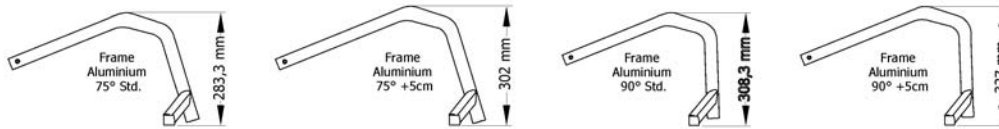

Rear Wheel 24"		Rear Wheel 25"		Rear Wheel 26"			
  Frame Aluminium 75° Std. (283,3 mm)	FSTF 48	LLL 29 -> LLL 36	LLL 37 -> LLL 45	FSTF 49	LLL 29 -> LLL 36	LLL 37 -> LLL 46	FSTF 50	LLL 29 -> LLL 36	LLL 37 -> LLL 47
	FSTF 49	LLL 29 -> LLL 37	LLL 38 -> LLL 46	FSTF 50	LLL 29 -> LLL 37	LLL 38 -> LLL 47	FSTF 51	LLL 29 -> LLL 37	LLL 38 -> LLL 48
	FSTF 50	LLL 29 -> LLL 38	LLL 39 -> LLL 47	FSTF 51	LLL 29 -> LLL 38	LLL 39 -> LLL 48	FSTF 52	LLL 29 -> LLL 38	LLL 39 -> LLL 49
Frame Aluminium 75° +5cm (302 mm)	FSTF 50	LLL 29 -> LLL 38	LLL 39 -> LLL 47	FSTF 51	LLL 29 -> LLL 38	LLL 39 -> LLL 48	FSTF 52	LLL 29 -> LLL 38	LLL 39 -> LLL 49
	FSTF 51	LLL 29 -> LLL 39	LLL 40 -> LLL 48	FSTF 52	LLL 29 -> LLL 39	LLL 40 -> LLL 49	FSTF 53	LLL 29 -> LLL 39	LLL 40 -> LLL 50
	FSTF 52	LLL 29 -> LLL 40	LLL 41 -> LLL 49	FSTF 53	LLL 29 -> LLL 40	LLL 41 -> LLL 50	FSTF 54	LLL 29 -> LLL 40	LLL 41 -> LLL 51
Frame Aluminium 90° Std. (308,3 mm)	FSTF 48	LLL 29 -> LLL 36	LLL 38 -> LLL 44	FSTF 49	LLL 29 -> LLL 36	LLL 38 -> LLL 45	FSTF 50	LLL 29 -> LLL 36	LLL 38 -> LLL 46
	FSTF 49	LLL 29 -> LLL 37	LLL 39 -> LLL 45	FSTF 50	LLL 29 -> LLL 37	LLL 39 -> LLL 46	FSTF 51	LLL 29 -> LLL 37	LLL 39 -> LLL 47
	FSTF 50	LLL 29 -> LLL 38	LLL 40 -> LLL 46	FSTF 51	LLL 29 -> LLL 38	LLL 40 -> LLL 47	FSTF 52	LLL 29 -> LLL 38	LLL 40 -> LLL 48
Frame Aluminium 90° +5cm (327 mm)	FSTF 50	LLL 29 -> LLL 39	LLL 40 -> LLL 46	FSTF 51	LLL 29 -> LLL 38	LLL 40 -> LLL 47	FSTF 52	LLL 29 -> LLL 38	LLL 40 -> LLL 48
	FSTF 51	LLL 29 -> LLL 40	LLL 41 -> LLL 47	FSTF 52	LLL 29 -> LLL 39	LLL 41 -> LLL 48	FSTF 53	LLL 29 -> LLL 39	LLL 41 -> LLL 49
	FSTF 52	LLL 29 -> LLL 41	LLL 42 -> LLL 48	FSTF 53	LLL 29 -> LLL 40	LLL 42 -> LLL 49	FSTF 54	LLL 29 -> LLL 40	LLL 42 -> LLL 50

ISPS1665372

Pos.	Part number	Description	Valid from → until	Qty
i	ISPDINFC1-0036	Knee to heel length (UL) in relationship to frame type, front seat height (SHv) and rear wheel size		1