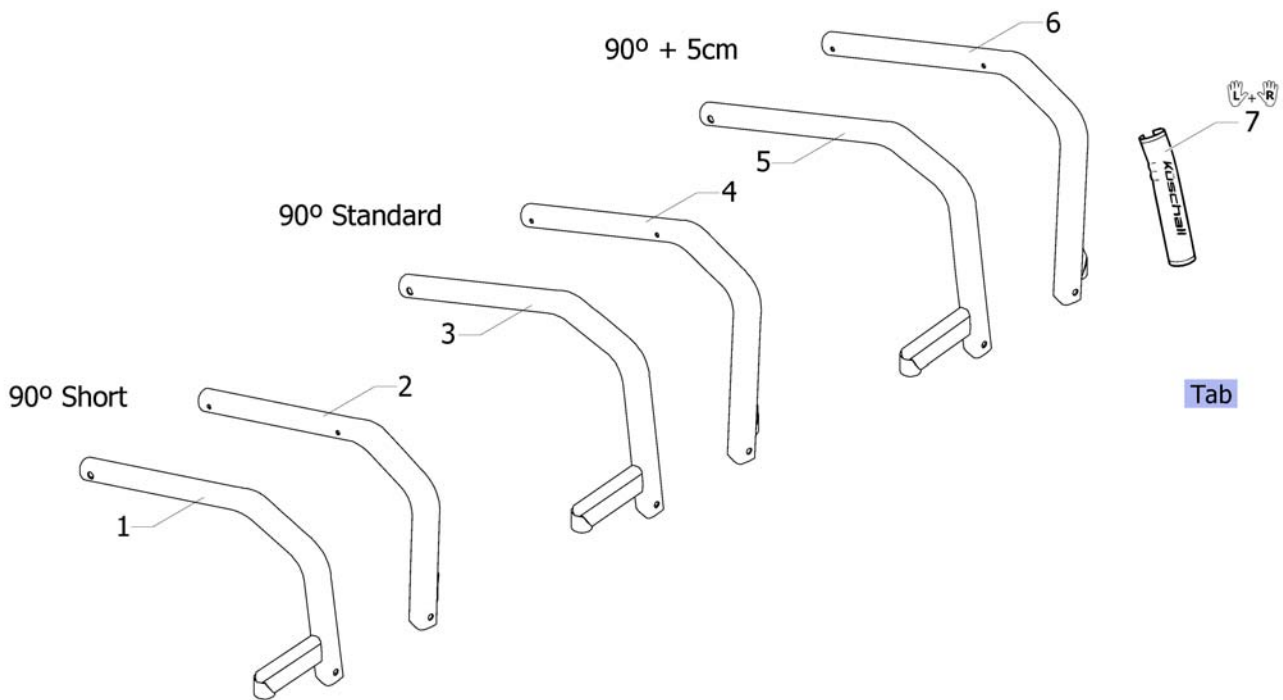

ISPS1665364

Pos.	Part number	Description	Valid from → until	Qty
i	ISPDINFC1-0037	Type of frame in relation to footrest, knee to heel length (UL), front seat height (SHv) and rear wheel size		1

Frame Aluminium 90° standard