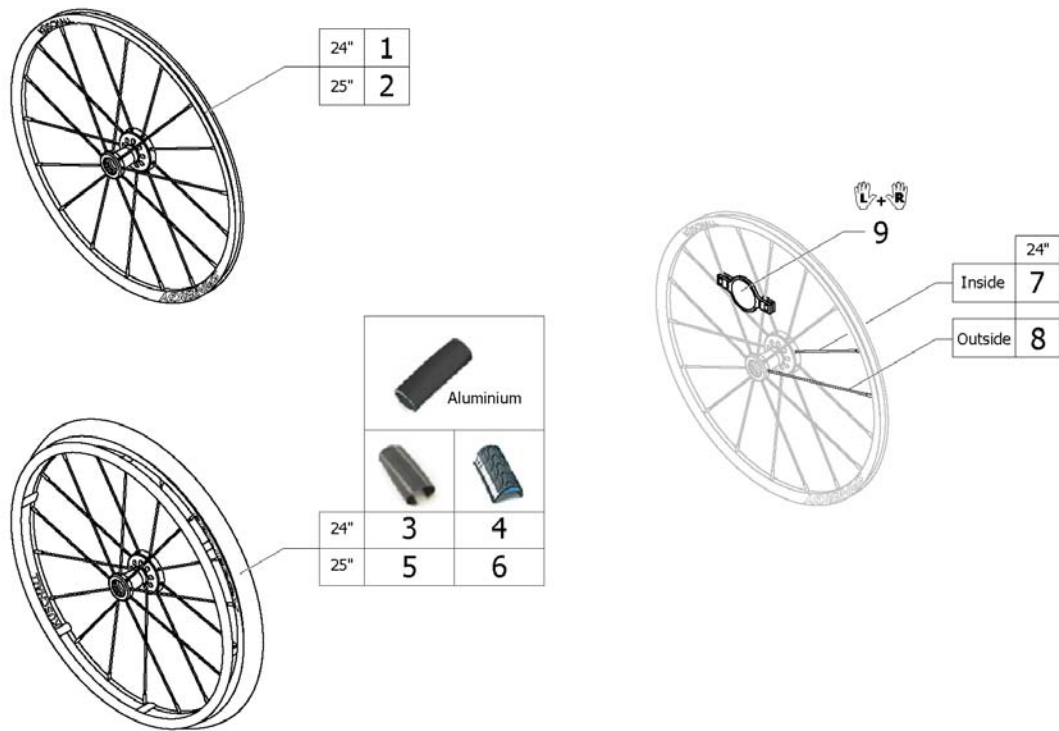

Spinergy LXX wheel

151951665343

Pos.	Part number	Description	Valid from → until	Qty
1	1579102	Rear wheel 24", Spinergy LXX, without handrim, without tyre		2
2	SP1638079	Rear wheel 25" Spinergy LXX, without handrim, without tyre		2
3	1579101	Rear wheel 24", Spinergy LXX, handrim aluminium black, tyre Schwalbe One		2
4	1579105	Rear wheel 24", Spinergy LXX, handrim aluminium black, tyre Marathon Evolution		2
5	SP1638077	Rear wheel 25" Spinergy LXX, handrim aluminium black, tyre Schwalbe One		2
6	SP1638078	Rear wheel 25" Spinergy LXX, handrim aluminium black, tyre Marathon Evolution		2
7	1579103	Spoke inside for Spinergy LXX wheel 24", 236mm., 1 Pcs.		9
8	1579104	Spoke outside for Spinergy LXX wheel 24", 249mm., 1 Pcs.		9
9	1571088	Spoke reflection for Spinergy wheel, pair		1