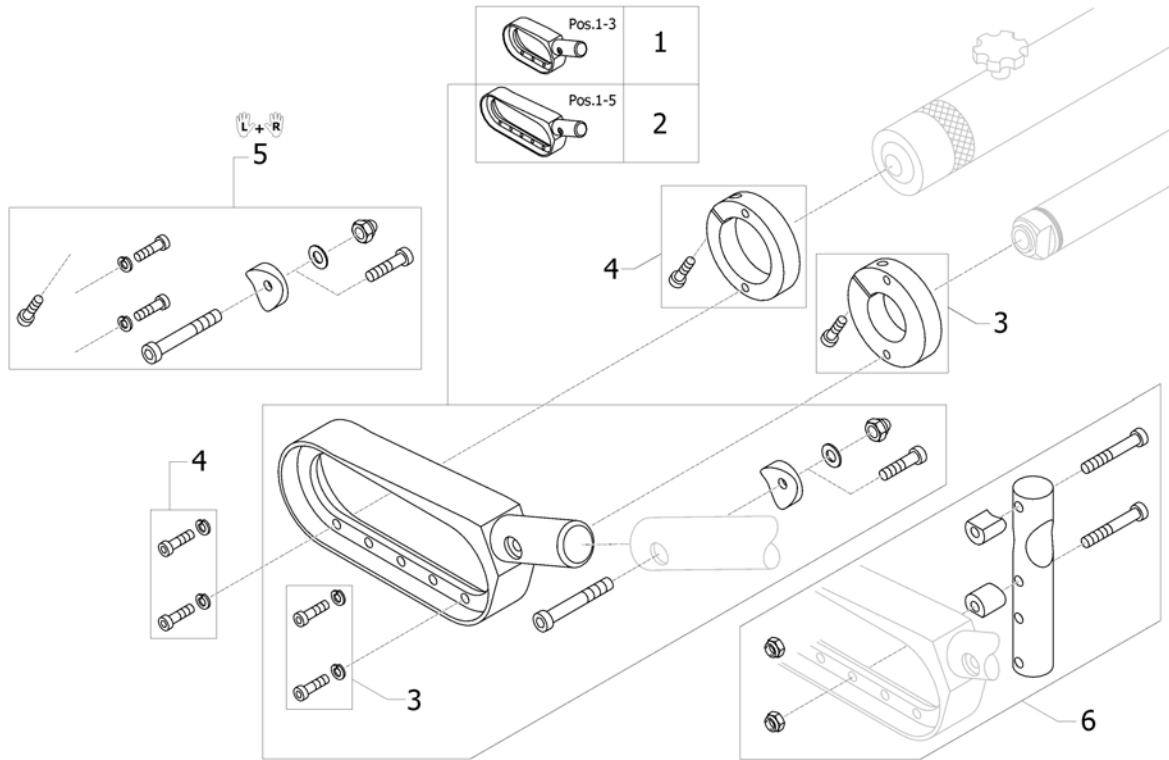

Rear wheel extension for Vario-Ax

ISPS1665313

Pos.	Part number	Description	Valid from → until	Qty
1	SP1639353	Rear wheel extension (Pos.1-3) Vario-Ax complete		1
2	SP1639354	Rear wheel extension Vario-Ax, black, complete		1
3	1553207	Clamping ring Ø60/30, black, incl. screw kit		2
4	1553246	Clamping ring Ø60/40, black, incl. screw kit		2
5	1545860	Assembly kit for pair rear wheel extension		1
6	1545862	Adaptation holder, kit for rear wheel extension Vario-Ax		2