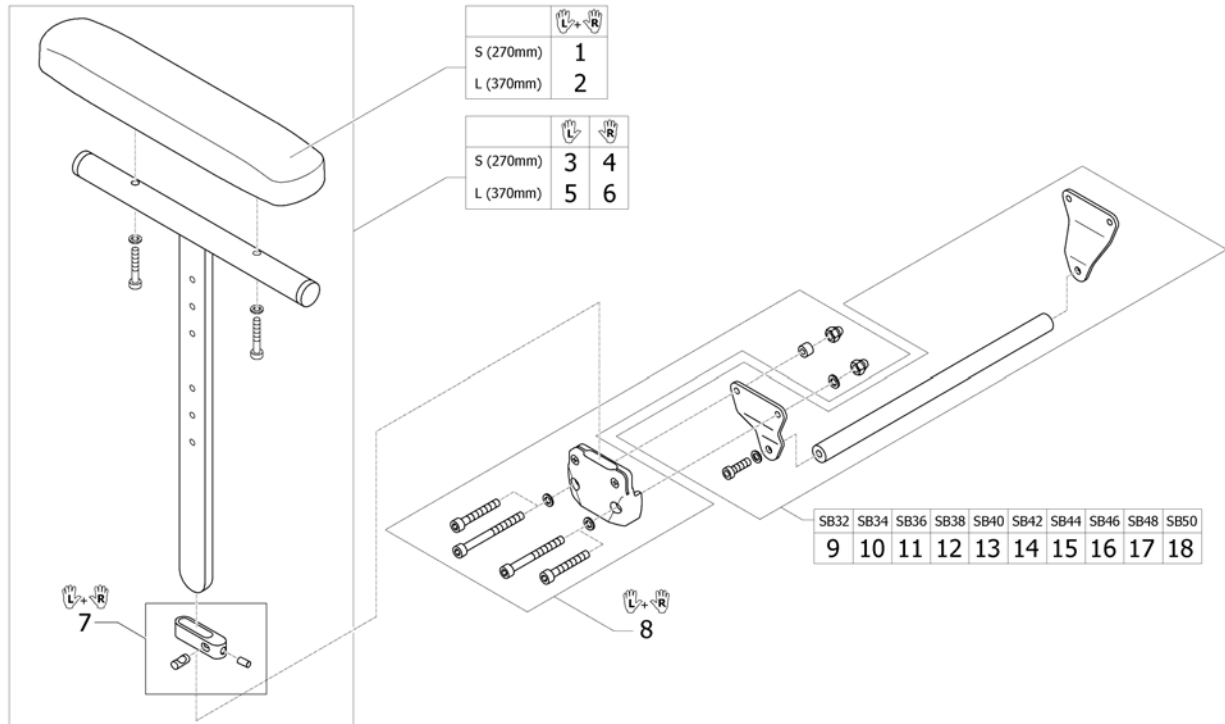

Siderest height adjustable

ISPS1665335

Pos.	Part number	Description	Valid from → until	Qty
1	1439497	Armpad S (270mm) incl. screws, pair		1
2	1439498	Armpad L (370mm) incl. screws, pair		1
3	1517678	Siderest height adjustable short, left		1
4	1517677	Siderest height adjustable short, right		1
5	1517680	Siderest height adjustable long, left		1
6	1517679	Siderest height adjustable long, right		1
7	1547537	Siderests height clamp kit, Pair		1
8	1505391	Fixation Siderest-to-Frame, pair		1
9	SP1642471	Bracket kit for siderest SB32		1
10	1547602	Bracket kit for siderest SB34		1
11	1547603	Bracket kit for siderest SB36		1
12	1547604	Bracket kit for siderest SB38		1
13	1547605	Bracket kit for siderest SB40		1
14	1547606	Bracket kit for siderest SB42		1
15	1547607	Bracket kit for siderest SB44		1
16	1547608	Bracket kit for siderest SB46		1
17	1547609	Bracket kit for siderest SB48		1
18	SP1642604	Bracket kit for siderest SB50		1