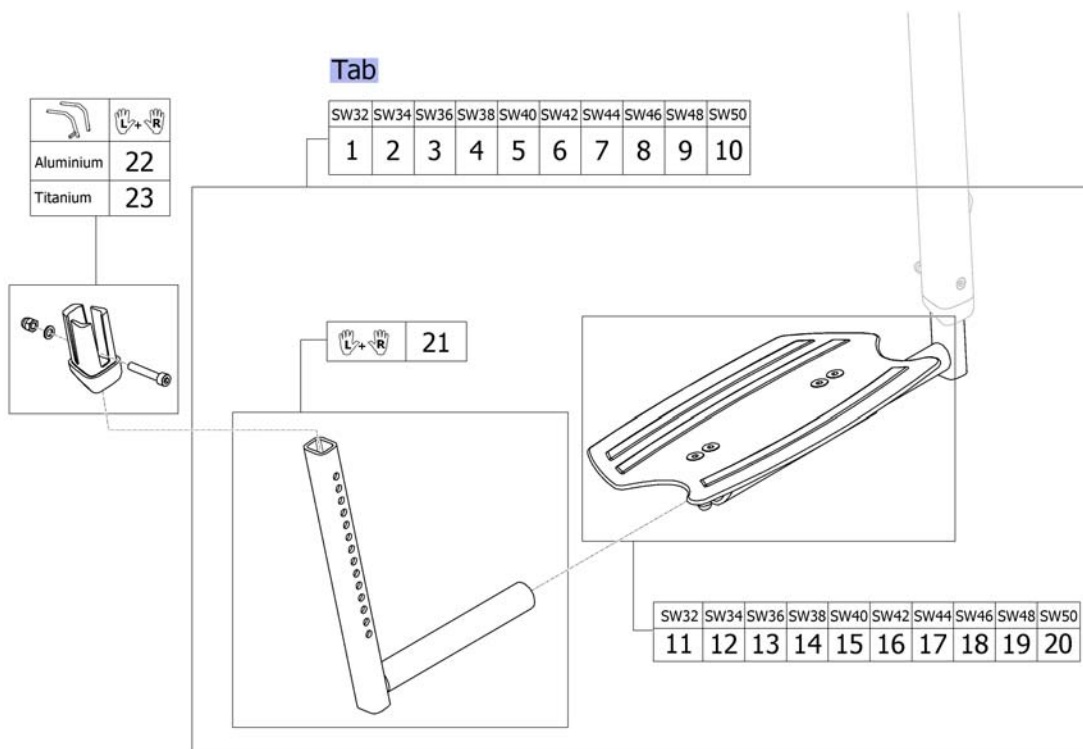

Footrest angle adjustable

ISPS1665326

Pos.	Part number	Description	Valid from → until	Qty
Tab	-	Configuration table for footrest angle adjustable		1
1	SP1662114	Footrest angle adjustable complete SW32		1
2	SP1662115	Footrest angle adjustable complete SW34		1
3	SP1662116	Footrest angle adjustable complete SW36		1
4	SP1662117	Footrest angle adjustable complete SW38		1
5	SP1662118	Footrest angle adjustable complete SW40		1
6	SP1662119	Footrest angle adjustable complete SW42		1
7	SP1662120	Footrest angle adjustable complete SW44		1
8	SP1662121	Footrest angle adjustable complete SW46		1
9	SP1662122	Footrest angle adjustable complete SW48		1
10	SP1662146	Footrest angle adjustable complete SW50		1
11	SP1662147	footplate with clamping part SW32		1
12	SP1662148	footplate with clamping part SW34		1
13	SP1662149	footplate with clamping part SW36		1
14	SP1662150	footplate with clamping part SW38		1
15	SP1662176	footplate with clamping part SW40		1
16	SP1662177	footplate with clamping part SW42		1
17	SP1662178	footplate with clamping part SW44		1
18	SP1662179	footplate with clamping part SW46		1
19	SP1662180	footplate with clamping part SW48		1
20	SP1662181	footplate with clamping part SW50		1
21	SP1662182	Telescopic tube kit to footrest angle adjustable footrest angle adjustable		1
22	SP1661492	Footplate sleeve Alu		1
23	SP1661493	Footplate sleeve Titanium		1