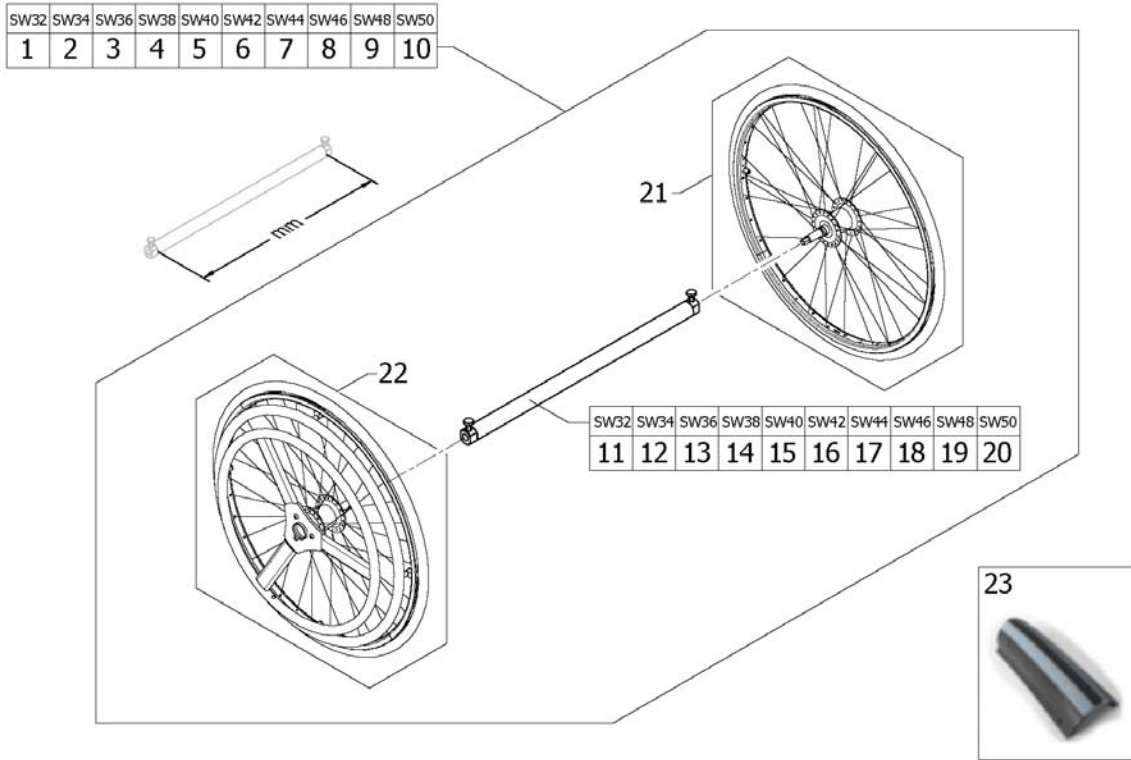

One arm drive

Pos.	Part number	Description	Valid from → until	Qty
1	SP1642605	One hand drive 24" wheels with Axle tube 298mm, complete		1
2	1567081	One hand drive 24" wheels with Axle tube 318mm, complete		1
3	1564370	One hand drive 24" wheels with Axle tube 338mm, complete		1
4	1564371	One hand drive 24" wheels with Axle tube 358mm, complete		1
5	1564372	One hand drive 24" wheels with Axle tube 378mm, complete		1
6	1564373	One hand drive 24" wheels with Axle tube 398mm, complete		1
7	1564374	One hand drive 24" wheels with Axle tube 418mm, complete		1
8	1564375	One hand drive 24" wheels with Axle tube 438mm, complete		1
9	1564376	One hand drive 24" wheels with Axle tube 458mm, complete		1
10	1564377	One hand drive 24" wheels with Axle tube 478mm, complete		1
11	SP1642606	Axle tube Aluminium, 298mm for one hand drive wheels		1
12	1567080	Axle tube Aluminium, 318mm for one hand drive wheels		1
13	1564359	Axle tube Aluminium, 338mm for one hand drive wheels		1
14	1564360	Axle tube Aluminium, 358mm for one hand drive wheels		1
15	1564361	Axle tube Aluminium, 378mm for one hand drive wheels		1
16	1564362	Axle tube Aluminium, 398mm for one hand drive wheels		1
17	1564363	Axle tube Aluminium, 418mm for one hand drive wheels		1
18	1564364	Axle tube Aluminium, 438mm for one hand drive wheels		1
19	1564365	Axle tube Aluminium, 458mm for one hand drive wheels		1
20	1564366	Axle tube Aluminium, 478mm for one hand drive wheels		1
21	1554421	One hand drive 24" wheel passive (without handrim)		1
22	1554422	One hand drive 24" wheel active (with handrim)		1
23	SP1590118	Tyre Rightrun black/grey 24"		1