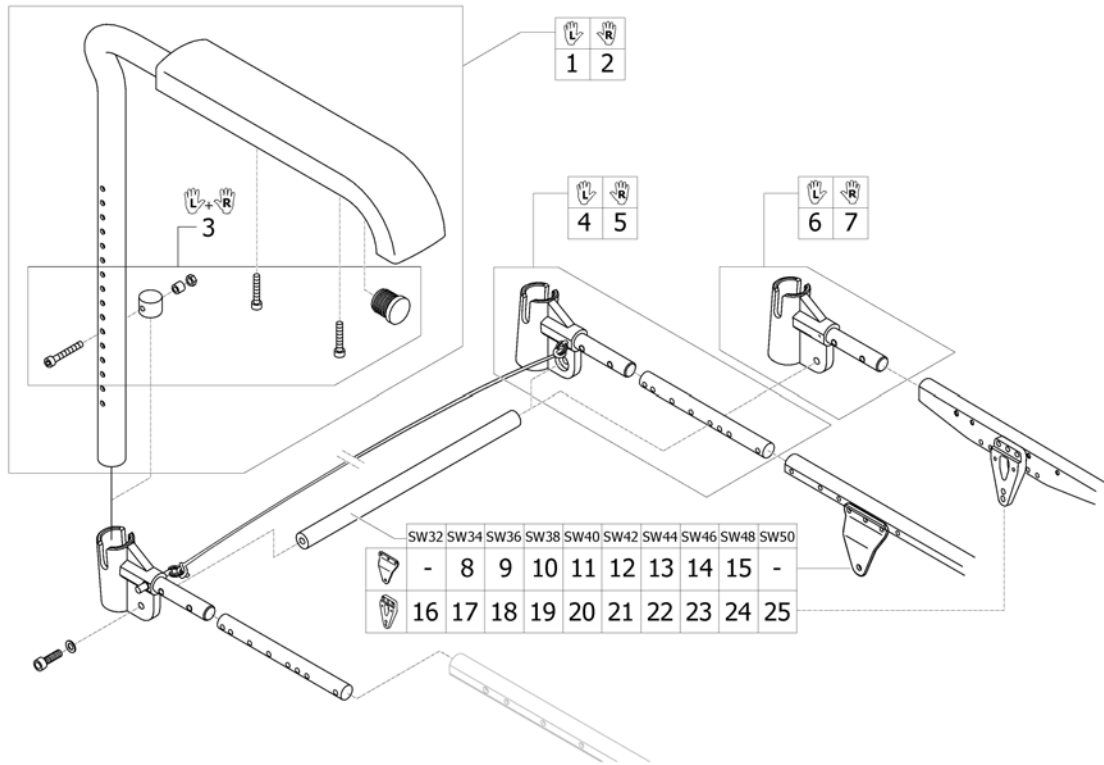

Tubular armrest

ISPS1665336

Pos.	Part number	Description	Valid from → until	Qty
1	913.1013	Armrest, with standard cushion, left		1
2	913.1012	Armrest with standard cushion, right		1
3	1547610	Boltset Armrest		1
4	1547612	Armrest adapter left incl. Fixation and cord		1
5	1547611	Armrest adapter right incl. Fixation and cord		1
6	SP1642302	Armrest adapter left incl. Fixation and cord		1
7	SP1642303	Armrest adapter right incl. Fixation and cord		1
8	1547613	Connection tube for armrest SB34		1
9	1547614	Connection tube for armrest SB36		1
10	1547615	Connection tube for armrest SB38		1
11	1547616	Connection tube for armrest SB40		1
12	1547617	Connection tube for armrest SB42		1
13	1547618	Connection tube for armrest SB44		1
14	1547619	Connection tube for armrest SB46		1
15	1547620	Connection tube for armrest SB48		1
16	SP1642304	Connection tube for armrest SB32		1
17	SP1642305	Connection tube for armrest SB34		1
18	SP1642306	Connection tube for armrest SB36		1
19	SP1642307	Connection tube for armrest SB38		1
20	SP1642308	Connection tube for armrest SB40		1
21	SP1642309	Connection tube for armrest SB42		1
22	SP1642310	Connection tube for armrest SB44		1
23	SP1642311	Connection tube for armrest SB46		1
24	SP1642312	Connection tube for armrest SB48		1
25	SP1642313	Connection tube for armrest SB50		1