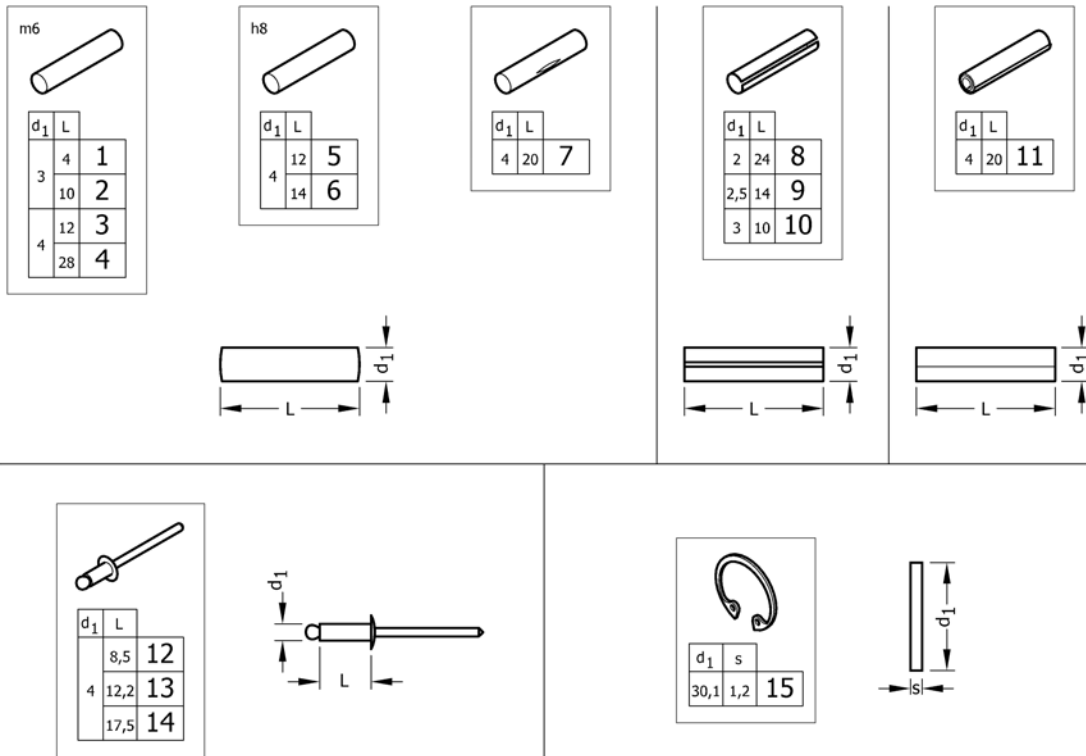

Pins, rivets

Pos.	Part number	Description	Valid from → until	Qty
4	1579305	Parallel pins, Ø4x28 m6, kit 20 Pcs.		1
7	1579308	Grooved pins, center grooved, Ø4x20, kit 20 Pcs.		1
9	1579310	Slotted spring pins, heavy duty, Black, Ø2,5x14, kit 20 Pcs.		1
10	1579311	Slotted spring pins, heavy duty, stainless steel, Ø3x10, kit 20 Pcs.		1
11	1579312	Spiral spring pins, Black, Ø4x20, kit 20 Pcs.		1
12	1579313	Dome head blind rivets, Ø4x8,5, kit 20 Pcs.		1
13	1579314	Dome head blind rivets, Ø4x12,2, kit 20 Pcs.		1
14	1579315	Dome head blind rivets, Ø4x17,5, kit 20 Pcs.		1
15	1579316	Retaining rings for bores, Std.Design, Z.plat.Blue,Ø30,1X1,2, kit 20 Pcs.		1