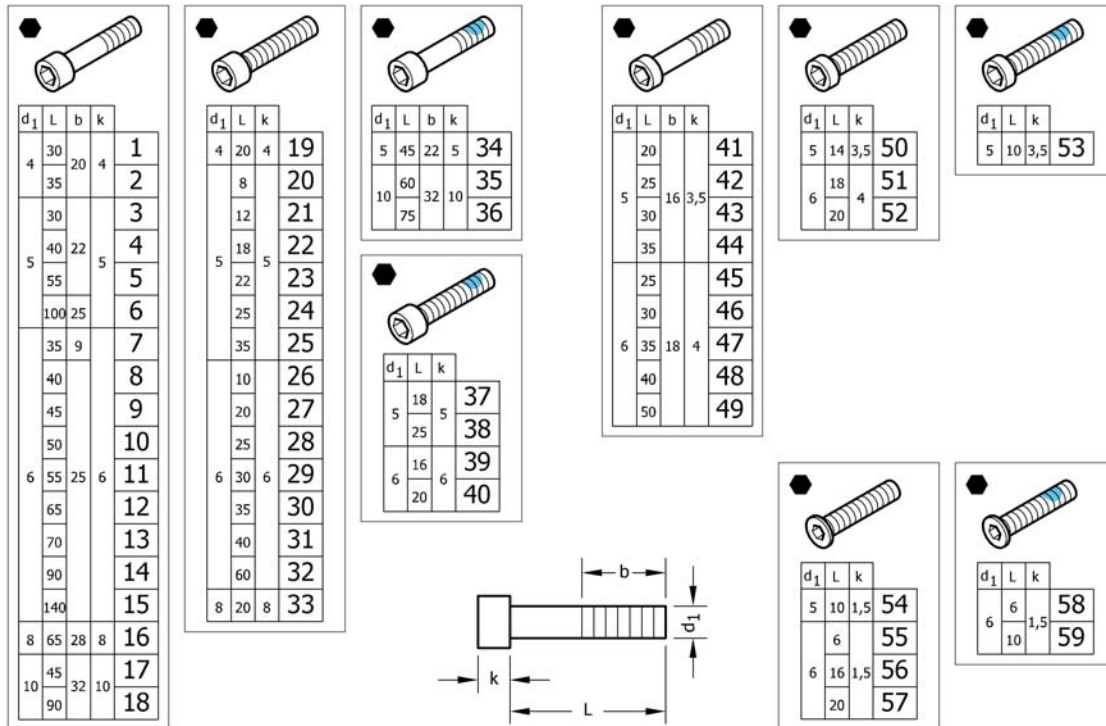

Socket head cap screws

Pos.	Part number	Description	Valid from → until	Qty
1	1579115	Hex socket head cap screws partially threaded, zi.Blue, M4x30, kit 25		1
2	1579116	Hex socket head cap screws partially threaded, zi.Blue, M4x35, kit 25		1
3	1579117	Hex socket head cap screws partially threaded, black, M5x30, kit 25 Pcs.		1
4	1579118	Hex socket head cap screws partially threaded, black, M5x40, kit 25 Pcs.		1
5	1579119	Hex socket head cap screws partially threaded, black, M5x55, kit 25 Pcs.		1
6	1579120	Hex socket head cap screws partially threaded, black, M5x100, kit 10 Pcs.		1
8	1579122	Hex socket head cap screws partially threaded, black, M6x40, kit 25 Pcs.		1
9	1579123	Hex socket head cap screws partially threaded, black, M6x45, kit 25 Pcs.		1
10	1579124	Hex socket head cap screws partially threaded, black, M6x50, kit 25 Pcs.		1
11	1579125	Hex socket head cap screws partially threaded, black, M6x55, kit 25 Pcs.		1
12	1579127	Hex socket head cap screws partially threaded, black, M6x65, kit 10 Pcs.		1
13	1579128	Hex socket head cap screws partially threaded, black, M6x70, kit 10 Pcs.		1
14	1579129	Hex socket head cap screws partially threaded, black, M6x90, kit 10 Pcs.		1
15	1579130	Hex socket head cap screws partially threaded, black, M6x140, kit 10 Pcs.		1
16	1579131	Hex socket head cap screws partially threaded, black, M8x65, kit 10 Pcs.		1
17	1579132	Hex socket head cap screws partially threaded, black, M10x45, kit 2 Pcs.		1
18	1579133	Hex socket head cap screws partially threaded, black, M10x90, kit 2 Pcs.		1
19	1579134	Hex socket head cap screws fully threaded, black, M4x20, kit 25 Pcs.		1
20	1579135	Hex socket head cap screws fully threaded, black, M5x8, kit 5 Pcs.		1
21	1579136	Hex socket head cap screws fully threaded, black, M5x12, kit 25 Pcs.		1
22	1579137	Hex socket head cap screws fully threaded, black, M5x18, kit 25 Pcs.		1
23	1579138	Hex socket head cap screws fully threaded, black, M5x22, kit 25 Pcs.		1
24	1579139	Hex socket head cap screws fully threaded, black, M5x25, kit 25 Pcs.		1
25	1579140	Hex socket head cap screws fully threaded, black, M5x35, kit 25 Pcs.		1
26	1579141	Hex socket head cap screws fully threaded, black, M6x10, kit 25 Pcs.		1
27	1579142	Hex socket head cap screws fully threaded, black, M6x20, kit 25 Pcs.		1
28	1579143	Hex socket head cap screws fully threaded, black, M6x25, kit 25 Pcs.		1
29	1579144	Hex socket head cap screws fully threaded, black, M6x30, kit 25 Pcs.		1
30	1579145	Hex socket head cap screws fully threaded, black, M6x35, kit 25 Pcs.		1
31	1579146	Hex socket head cap screws fully threaded, black, M6x40, kit 10 Pcs.		1
32	1579147	Hex socket head cap screws fully threaded, black, M6x60, kit 10 Pcs.		1
33				
34				
35				
36				
37				
38				
39				
40				
41				
42				
43				
44				
45				
46				
47				
48				
49				
50				
51				
52				
53				
54				
55				
56				
57				
58				
59