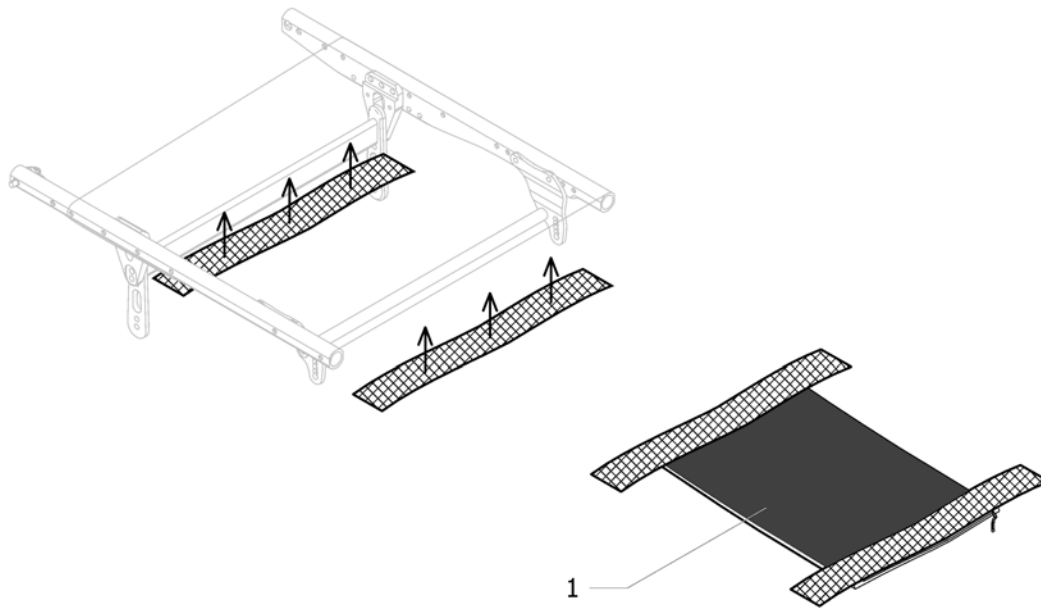

Seat upholstery bag

SPS1.66535Z

Pos.	Part number	Description	Valid from → until	Qty
1	1547624	Seat upholstery bag, big		1