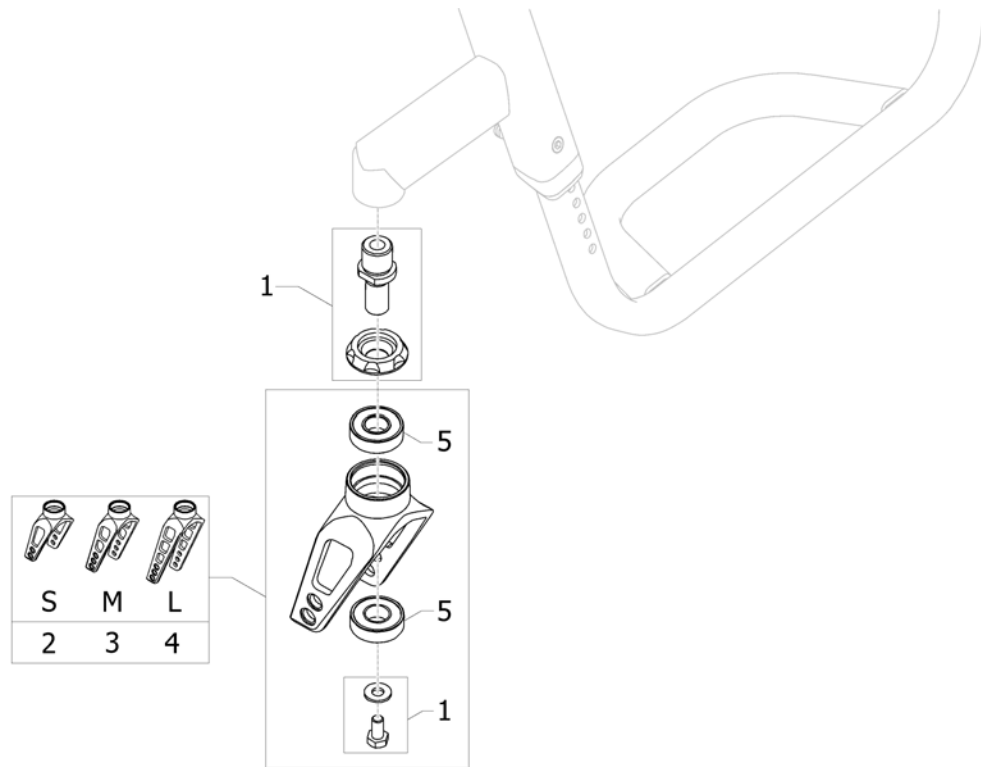

Front wheel supporter

ISPS1665337

Pos.	Part number	Description	Valid from → until	Qty
1	SP1665835	Front fork pin kit K2.0, pair		1
2	SP1659452-0004	Front fork S, Black anodized, Pair		1
3	SP1659453-0004	Front fork M, Black anodized, Pair		1
4	SP1659454-0004	Fourches avant L, noir anodisé, paire		1
5	SP1659456	Bearing kit for front fork, pair		1