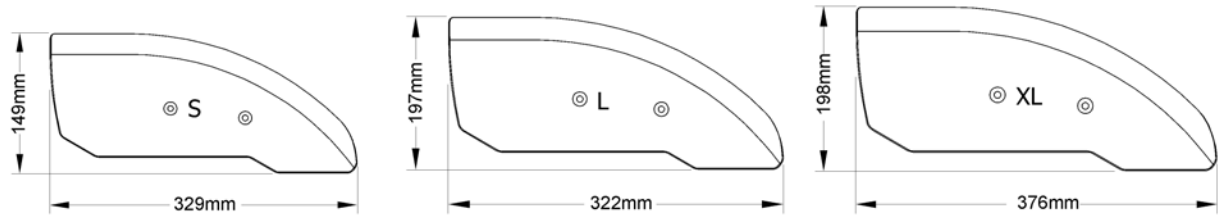

Configuration and size table mudguards carbon

Position	24" Rear wheel					25" Rear wheel					26" Rear wheel				
	1	2	3	4	5	1	2	3	4	5	1	2	3	4	5
RSTF 380	XL	XL	XL	L	L	---	---	---	---	---	---	---	---	---	---
RSTF 390	XL	L	L	L	L	XL	XL	XL	XL	XL	---	---	---	---	---
RSTF 400	L	L	L	L	L	XL	XL	XL	XL	XL	XL	XL	XL	XL	XL
RSTF 410	L	L	L	L	L	XL	XL	XL	L	L	XL	XL	XL	XL	XL
RSTF 420	L	L	L	L	L	XL	L	L	L	L	XL	XL	XL	XL	XL
RSTF 430	L	L	L	S	S	L	L	L	L	L	XL	XL	XL	XL	XL
RSTF 440	L	S	S	S	S	L	L	L	L	L	XL	XL	XL	L	L
RSTF 450	S	S	S	S	S	L	L	L	S	S	XL	L	L	L	L
RSTF 460	S	S	S	S	S	L	S	S	S	S	L	L	L	L	L
RSTF 470	S	S	S	S	S	S	S	S	S	S	L	L	L	L	L
RSTF 480	S	S	S	S	S	S	S	S	S	S	L	L	L	L	L
RSTF 490	---	---	---	---	---	S	S	S	S	S	L	L	L	S	S
RSTF 500	---	---	---	---	---	---	---	---	---	---	L	S	S	S	S

SPS1.665379

Pos.	Part number	Description	Valid from → until	Qty
M	!SPDINFC1-0016	Mudguard carbon Size M		1
L	!SPDINFC1-0018	Mudguard carbon Size L		1
XL	!SPDINFC1-0019	Mudguard carbon Size XL		1