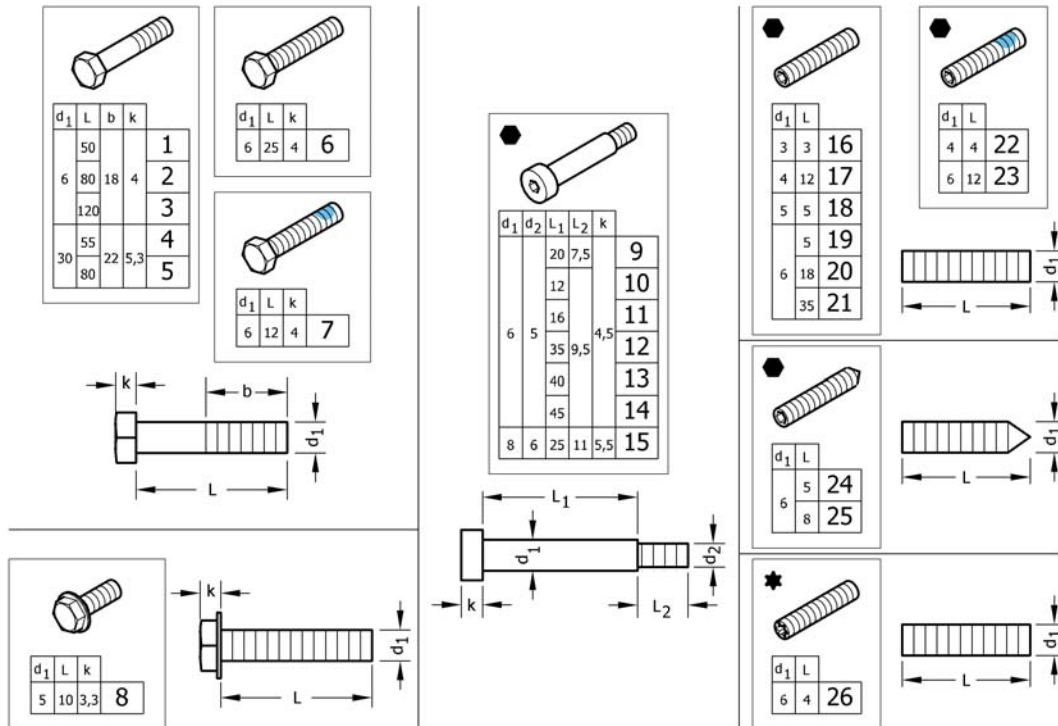

Hex-head screws, diverse

Pos.	Part number	Description	Valid from → until	Qty
4	1579279	Hex head bolts partially threaded, Black, M8x55, kit 10 Pcs.		1
5	1579280	Hex head bolts partially threaded, Black, M8x80, kit 10 Pcs.		1
7	1579282	Hex head screws fully threaded, Black, TufLok, M6x12, kit 10 Pcs.		1
8	1579283	Hex flange head machine screws with flange, Black, M5x10, kit 10 Pcs.		1
10	1579296	Hex socket head shoulder bolts, Black, Ø6x12 /M5, kit 4 Pcs.		1
11	1579297	Hex socket head shoulder bolts, Black, Ø6x16 /M5, kit 4 Pcs.		1
16	1579284	Hex socket set screws with flat point, Black, M3x3, kit 25 Pcs.		1
17	1579285	Hex socket set screws with flat point, Black, M4x12, kit 25 Pcs.		1
18	1579286	Hex socket set screws with flat point, zinc plated blue, M5x5, kit 25 Pcs.		1
19	1579287	Hex socket set screws with flat point, Black, M6x5, kit 25 Pcs.		1
20	1579288	Hex socket set screws with flat point, zinc plated blue, M6x18, kit 25 Pcs.		1
21	1579289	Hex socket set screws with flat point, Black, M6x35, kit 25 Pcs.		1
22	1579290	Hex socket set screws with flat point, Black, TufLok, M4x4, kit 10 Pcs.		1
23	1579291	Hex socket set screws with flat point, Z.Plat.Bl., TufLok, M6x12, kit 10Pcs.		1
24	1579292	Hex socket set screws with cone point, Black, M6x5, kit 25 Pcs.		1
25	1579293	Hex socket set screws with cone point, Black, M6x8, kit 25 Pcs.		1
26	1579294	Screws with cup point, Torx, zinc plated blue, M6x4, kit 25 Pcs.		1