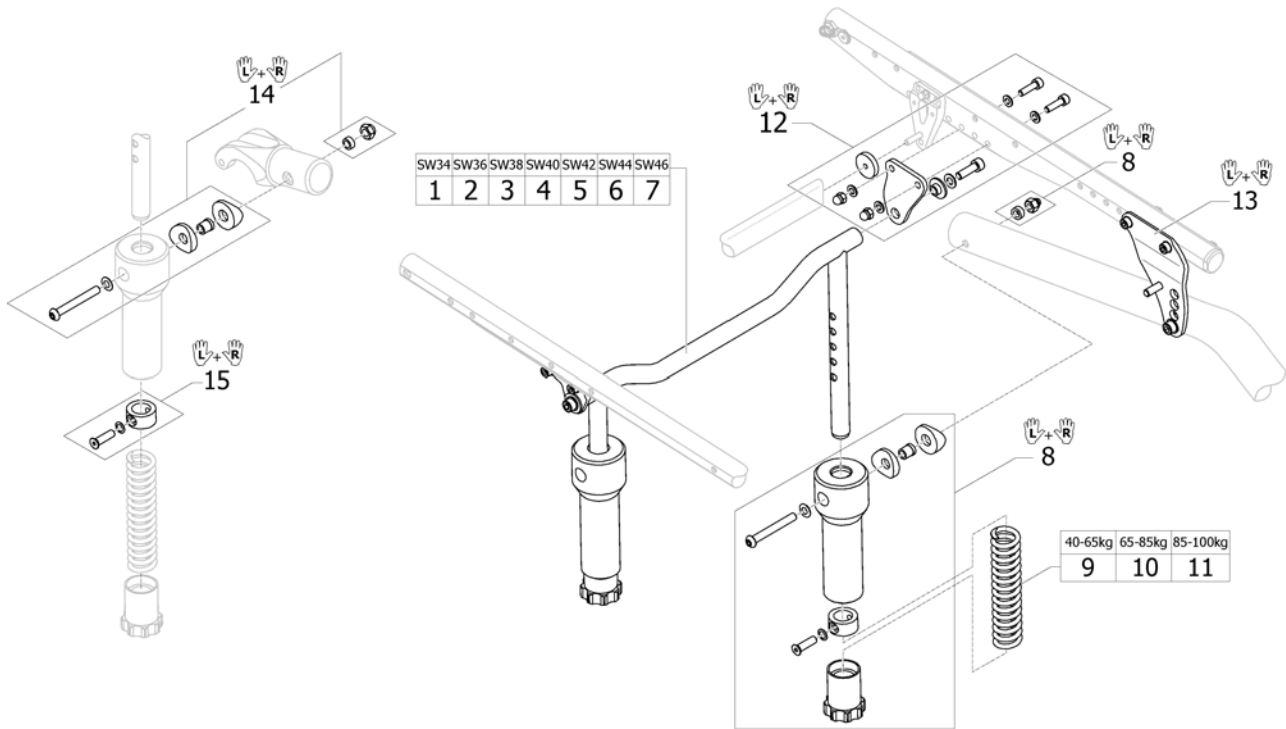

Suspension

ISPS1665351

Pos.	Part number	Description	Valid from → until	Qty
1	SP1664238	Seat brace suspension SW34 complete		1
2	SP1664239	Seat brace suspension SW36 complete		1
3	SP1664240	Seat brace suspension SW38 complete		1
4	SP1664241	Seat brace suspension SW40 complete		1
5	SP1664242	Seat brace suspension SW42 complete		1
6	SP1664243	Seat brace suspension SW44 complete		1
7	SP1664244	Seat brace suspension SW46 complete		1
8	SP1664245	Spring case, pair complete		1
9	SP1664246	Pressure spring soft, kit (blue), pair		1
10	SP1664247	Pressure spring medium, kit (yellow), pair		1
11	SP1664248	Pressure spring hard, kit (red), pair		1
12	SP1664249	Hinge bracket-Set Suspension Seat Frame, rear		1
13	SP1664251	Hinge bracket-Set Suspension Seat Frame, front		1
14	SP1664252	Fixation Spring case top, pair		1
15	SP1664253	Driver bushing suspension kit, pair		1