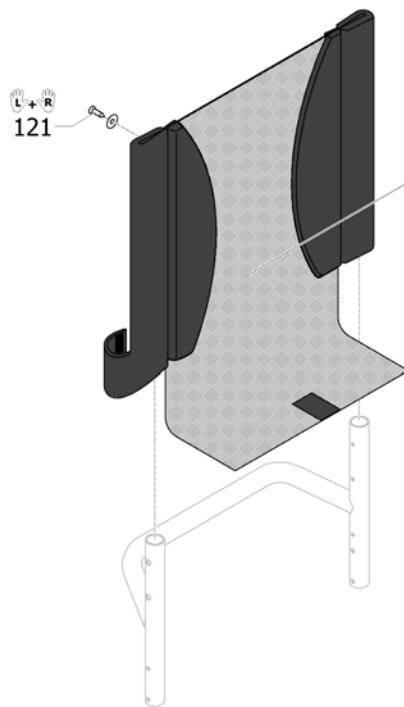

Backrest cover light

	SW34	SW36	SW38	SW40	SW42	SW44	SW46	SW48
BH27	1	2	3	4	5	6	7	8
BH28,5	9	10	11	12	13	14	15	16
BH30	17	18	19	20	21	22	23	24
BH31,5	25	26	27	28	29	30	31	32
BH33	33	34	35	36	37	38	39	40
BH34,5	41	42	43	44	45	46	47	48
BH36	49	50	51	52	53	54	55	56
BH37,5	57	58	59	60	61	62	63	64
BH39	65	66	67	68	69	70	71	72
BH40,5	73	74	75	76	77	78	79	80
BH42	81	82	83	84	85	86	87	88
BH43,5	89	90	91	92	93	94	95	96
BH45	97	98	99	100	101	102	103	104
BH46,5	105	106	107	108	109	110	111	112
BH48	113	114	115	116	117	118	119	120

ISPS1665319

Pos.	Part number	Description	Valid from → until	Qty
1	SP1659628	Backrest cover light SW34 BH27		1
2	SP1659629	Backrest cover light SW36 BH27		1
3	SP1659630	Backrest cover light SW38 BH27		1
4	SP1659631	Backrest cover light SW40 BH27		1
5	SP1659632	Backrest cover light SW42 BH27		1
6	SP1659636	Backrest cover light SW34 BH28,5		1
7	SP1659637	Backrest cover light SW36 BH28,5		1
8	SP1659638	Backrest cover light SW38 BH28,5		1
9	SP1659639	Backrest cover light SW40 BH28,5		1
10	SP1659640	Backrest cover light SW42 BH28,5		1
11	SP1659644	Backrest cover light SW34 BH30		1
12	SP1659645	Backrest cover light SW36 BH30		1
13	SP1659646	Backrest cover light SW38 BH30		1
14	SP1659647	Backrest cover light SW40 BH30		1
15	SP1659648	Backrest cover light SW42 BH30		1
16	SP1659652	Backrest cover light SW34 BH31,5		1
17	SP1659653	Backrest cover light SW36 BH31,5		1
18	SP1659654	Backrest cover light SW38 BH31,5		1
19	SP1659655	Backrest cover light SW40 BH31,5		1
20	SP1659656	Backrest cover light SW42 BH31,5		1
21	SP1659660	Backrest cover light SW34 BH33		1
22	SP1659661	Backrest cover light SW36 BH33		1
23	SP1659662	Backrest cover light SW38 BH33		1
24	SP1659663	Backrest cover light SW40 BH33		1
25	SP1659664	Backrest cover light SW42 BH33		1
26	SP1659668	Backrest cover light SW34 BH34,5		1
27	SP1659669	Backrest cover light SW36 BH34,5		1
28	SP1659670	Backrest cover light SW38 BH34,5		1
29	SP1659671	Backrest cover light SW40 BH34,5		1
30	SP1659672	Backrest cover light SW42 BH34,5		1
31	1432083	Fixation kit for backrest band		1