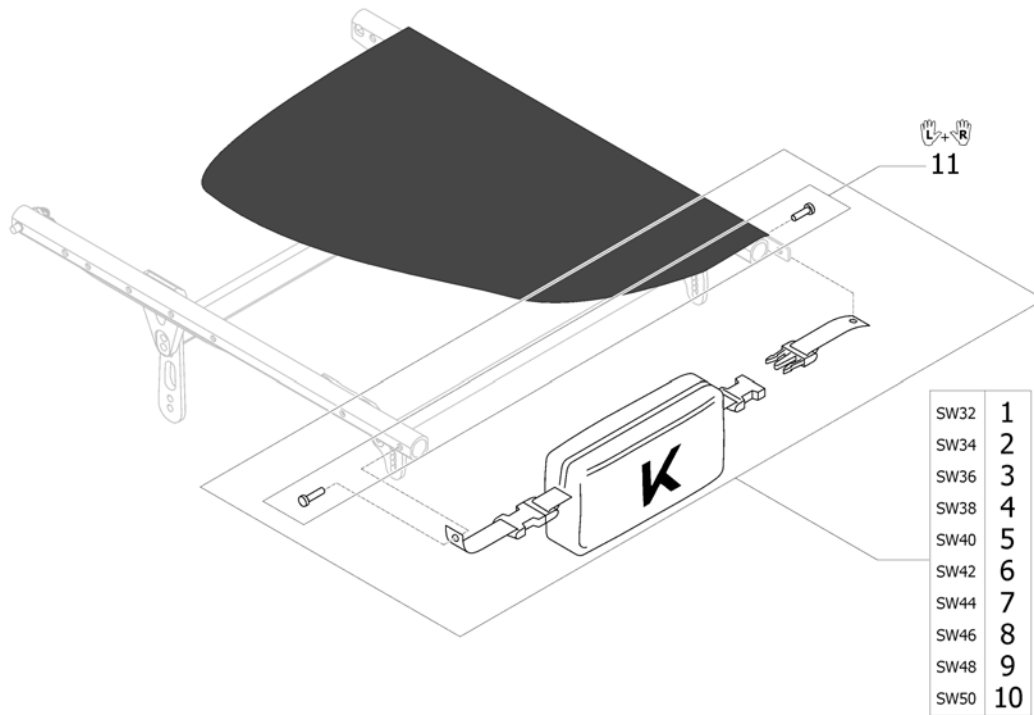

Seat frame bag

ISPS1665353

Pos.	Part number	Description	Valid from → until	Qty
1	SP1665837	Seat bag SW320		1
2	SP1665838	Seat bag SW340		1
3	SP1665839	Seat bag SW360		1
4	SP1665840	Seat bag SW380		1
5	SP1665841	Seat bag SW400		1
6	SP1665842	Seat bag SW420		1
7	SP1665843	Seat bag SW440		1
8	SP1665849	Seat bag SW460		1
9	SP1665860	Seat bag SW480		1
10	SP1665861	Seat bag SW500		1
11	SP1665862	Screw kit for seat bag		1