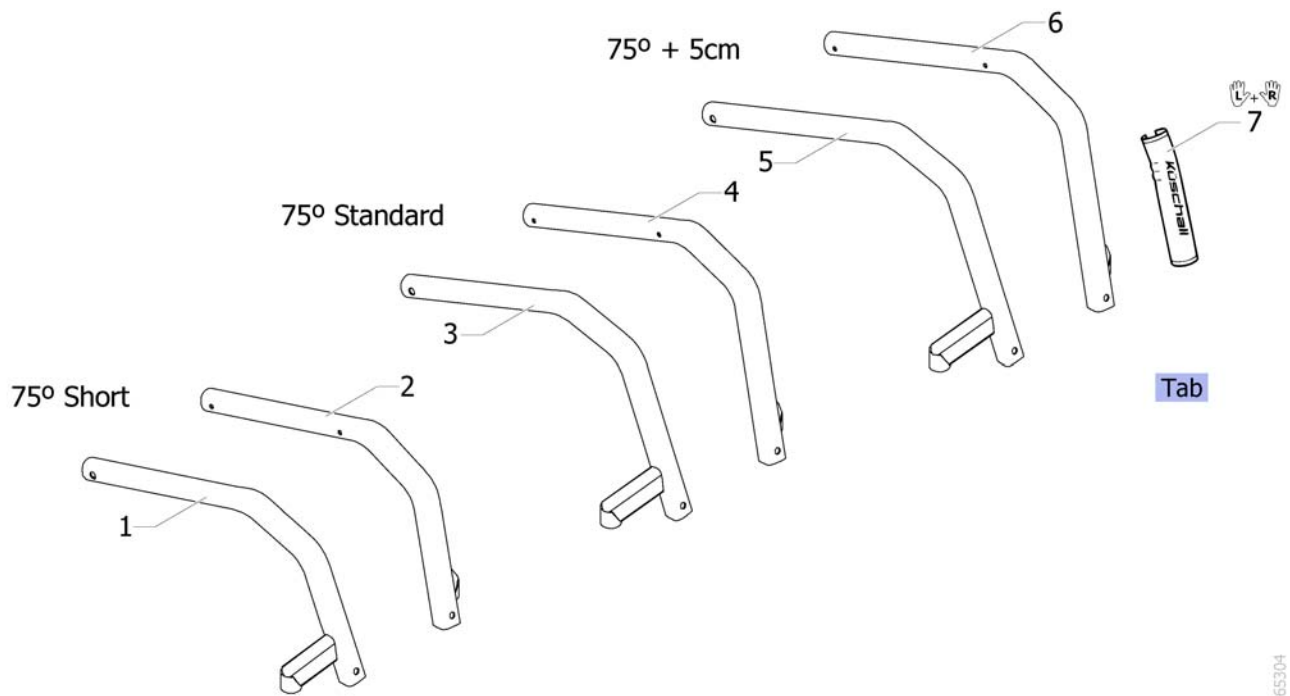

Frame Aluminium 75° standard

Pos.	Part number	Description	Valid from → until	Qty
Tab	-	Configuration table for frame Aluminium 75° standard		0
1	SP1654476-0464	Front frame 75° short, right, Space Black with decal Bold blue		1
1	SP1654476-0465	Front frame 75° short, right, Anthracite Grey with decal Bold blue		1
1	SP1654476-0466	Front frame 75° short, right, Pure White with decal Bold blue		1
1	SP1654476-0467	Front frame 75° short, right, Carmine Red with decal Bold blue		1
1	SP1654476-0468	Front frame 75° short, right, Azure blue with decal Bold blue		1
1	SP1654477-0464	Front frame 75° short, right, Space Black with decal Bold dark grey		1
1	SP1654477-0465	Front frame 75° short, right, Anthracite Grey with decal Bold dark grey		1
1	SP1654477-0466	Front frame 75° short, right, Pure White with decal Bold dark grey		1
1	SP1654477-0467	Front frame 75° short, right, Carmine Red with decal Bold dark grey		1
1	SP1654477-0468	Front frame 75° short, right, Azure blue with decal Bold dark grey		1
1	SP1654478-0464	Front frame 75° short, right, Space Black with decal Bold gold		1
1	SP1654478-0465	Front frame 75° short, right, Anthracite Grey with decal Bold gold		1
1	SP1654478-0466	Front frame 75° short, right, Pure White with decal Bold gold		1
1	SP1654478-0467	Front frame 75° short, right, Carmine Red with decal Bold gold		1
1	SP1654478-0468	Front frame 75° short, right, Azure blue with decal Bold gold		1
1	SP1654479-0464	Front frame 75° short, right, Space Black with decal Bold light grey		1
1	SP1654479-0465	Front frame 75° short, right, Anthracite Grey with decal Bold light grey		1
1	SP1654479-0466	Front frame 75° short, right, Pure White with decal Bold light grey		1
1	SP1654479-0467	Front frame 75° short, right, Carmine Red with decal Bold light grey		1
1	SP1654479-0468	Front frame 75° short, right, Azure blue with decal Bold light grey		1
1	SP1654480-0464	Front frame 75° short, right, Space Black with decal BOLD red		1
1	SP1654480-0465	Front frame 75° short, right, Anthracite Grey with decal BOLD red		1
1	SP1654480-0466	Front frame 75° short, right, Pure White with decal BOLD red		1
1	SP1654480-0467	Front frame 75° short, right, Carmine Red with decal BOLD red		1
1	SP1654480-0468	Front frame 75° short, right, Azure blue with decal BOLD red		1
1	SP1654481-0464	Front frame 75° short, right, Space Black with decal Bold black		1
1	SP1654481-0465	Front frame 75° short, right, Anthracite Grey with decal Bold black		1
1	SP1654481-0466	Front frame 75° short, right, Pure White with decal Bold black		1
1	SP1654481-0467	Front frame 75° short, right, Carmine Red with decal Bold black		1
1	SP1654481-0468	Front frame 75° short, right, Azure blue with decal Bold black		1