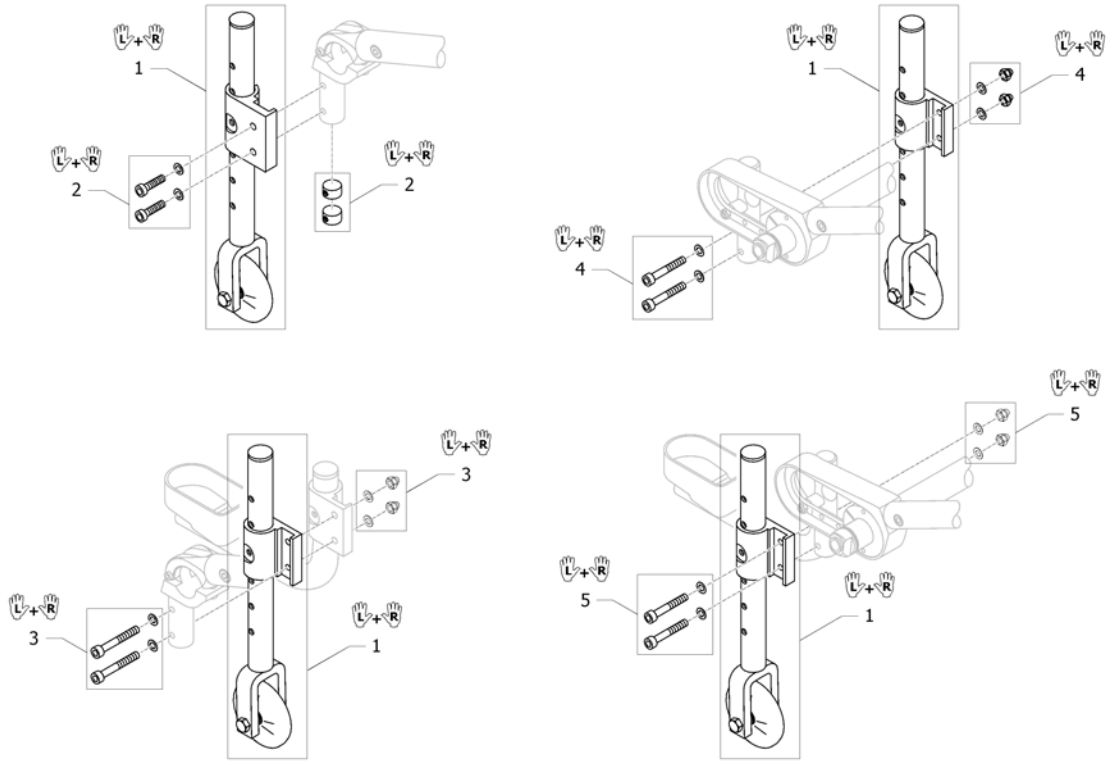

Transit wheel

ISPS1665356

Pos.	Part number	Description	Valid from → until	Qty
1	1451791	Transit wheels, pair		1
2	1547621	Fixation kit for adaptions		1