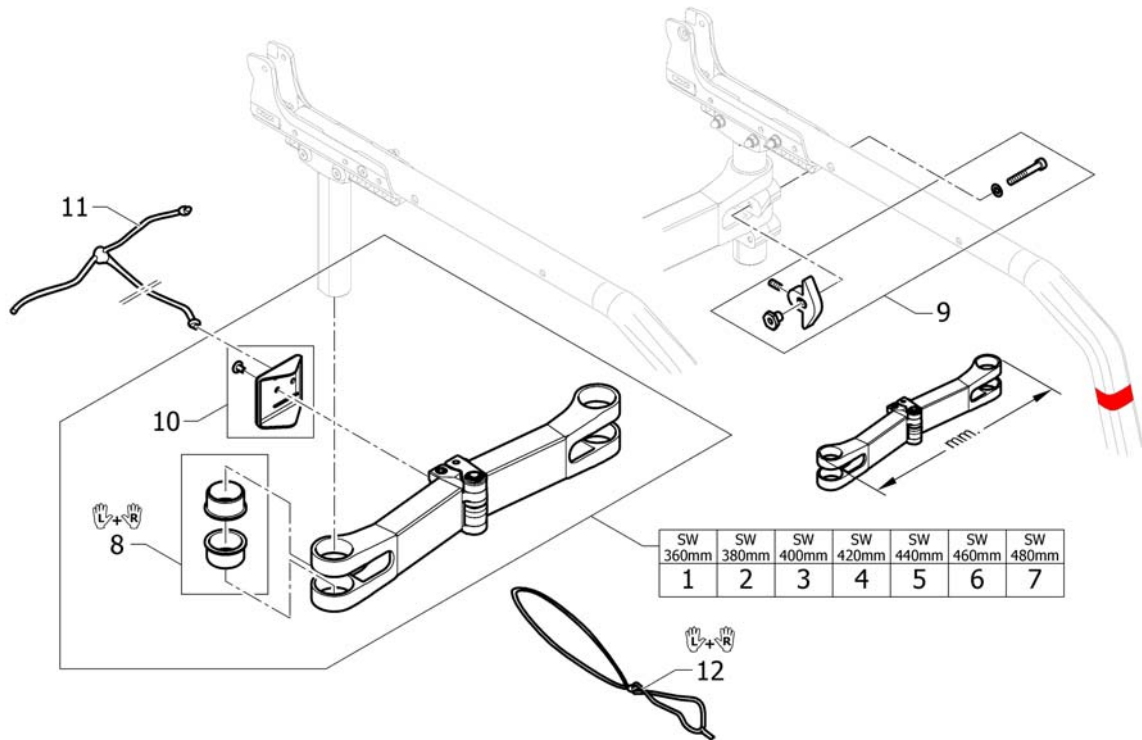

Folding unit

Pos.	Part number	Description	Valid from → until	Qty
1	SP1659542	Folding unit complete, SW360		1
2	SP1659543	Folding unit complete, SW380		1
3	SP1659544	Folding unit complete, SW400		1
4	SP1659545	Folding unit complete, SW420		1
5	SP1659546	Folding unit complete, SW440		1
6	SP1659547	Folding unit complete, SW460		1
7	SP1659548	Folding unit complete, SW480		1
8	1588019	Folding unit sleeves, kit		1
9	1588007	Pressure part kit for folding unit		2
10	1588036	Unlock handle protector, kit		1
11	1588026	Folding aid		1
12	1588025	Defolding aid		1