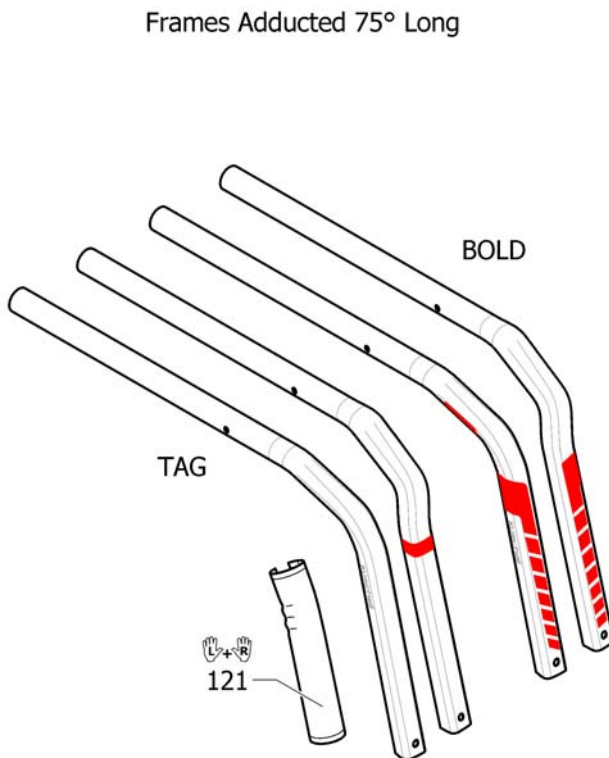

Frame Aluminium 75° adducted, long

	BOLD						TAG	
	Blue	Dark Grey	Gold	Light Grey	Red	Black	Red	Black
SD340mm	1	2	3	4	5	6	7	8
SD360mm	9	10	11	12	13	14	15	16
SD380mm	17	18	19	20	21	22	23	24
SD400mm	25	26	27	28	29	30	31	32
SD420mm	33	34	35	36	37	38	39	40
SD440mm	41	42	43	44	45	46	47	48
SD460mm	49	50	51	52	53	54	55	56
SD480mm	57	58	59	60	61	62	63	64

	BOLD						Option TAG
	Blue	Dark Grey	Gold	Light Grey	Red	Black	Option TAG
SD340mm	65	66	67	68	69	70	71
SD360mm	72	73	74	75	76	77	78
SD380mm	79	80	81	82	83	84	85
SD400mm	86	87	88	89	90	91	92
SD420mm	93	94	95	96	97	98	99
SD440mm	100	101	102	103	104	105	106
SD460mm	107	108	109	110	111	112	113
SD480mm	114	115	116	117	118	119	120

Pos.	Part number	Description	Valid from → until	Qty
1	SP1659086-0464	Frame 75° adducted SD340mm, long, left, Space black with decal Bold blue		1
1	SP1659086-0465	Frame 75° adducted SD340mm, long, left, Anthracite grey with decal Bold blue		1
1	SP1659086-0466	Frame 75° adducted SD340mm, long, left, Pure white with decal Bold blue		1
1	SP1659086-0467	Frame 75° adducted SD340mm, long, left, Carmine red with decal Bold blue		1
1	SP1659086-0468	Frame 75° adducted SD340mm, long, left, Azure blue with decal Bold blue		1
2	SP1659087-0464	Frame 75° adducted SD340mm, long, left, Space black with decal Bold dark grey		1
2	SP1659087-0465	Frame 75° adducted SD340mm, long, left, Anthracite grey with decal Bold dark grey		1
2	SP1659087-0466	Frame 75° adducted SD340mm, long, left, Pure white with decal Bold dark grey		1
2	SP1659087-0467	Frame 75° adducted SD340mm, long, left, Carmine red with decal Bold dark grey		1
2	SP1659087-0468	Frame 75° adducted SD340mm, long, left, Azure blue with decal Bold dark grey		1
3	SP1659088-0464	Frame 75° adducted SD340mm, long, left, Space black with decal Bold gold		1
3	SP1659088-0465	Frame 75° adducted SD340mm, long, left, Anthracite grey with decal Bold gold		1
3	SP1659088-0466	Frame 75° adducted SD340mm, long, left, Pure white with decal Bold gold		1
3	SP1659088-0467	Frame 75° adducted SD340mm, long, left, Carmine red with decal Bold gold		1
3	SP1659088-0468	Frame 75° adducted SD340mm, long, left, Azure blue with decal Bold gold		1
4	SP1659089-0464	Frame 75° adducted SD340mm, long, left, Space black with decal Bold light grey		1
4	SP1659089-0465	Frame 75° adducted SD340mm, long, left, Anthracite grey with decal Bold light grey		1
4	SP1659089-0467	Frame 75° adducted SD340mm, long, left, Carmine red with decal Bold light grey		1
4	SP1659089-0468	Frame 75° adducted SD340mm, long, left, Azure blue with decal Bold light grey		1