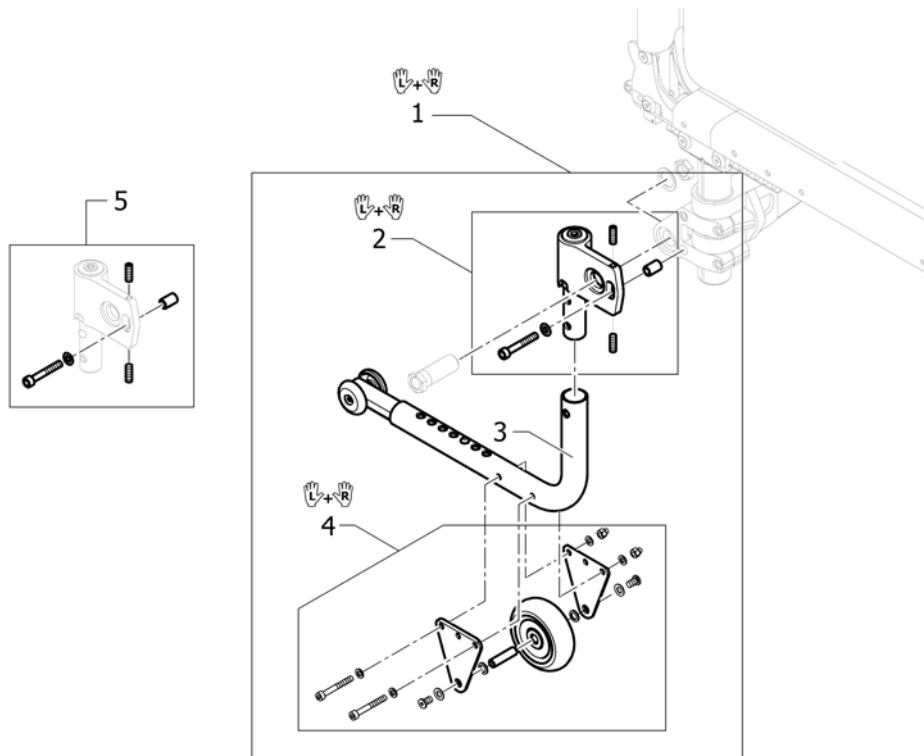

Transit wheel

Pos.	Part number	Description	Valid from → until	Qty
1	1588799	Transit wheels complete, pair		1
2	1588800	Transit wheels holder, pair		1
3	1588777	Antitipper tube complete		2
4	1588801	Transit wheels parts, pair		1
5	1588798	Fixation kit to antitipper		2