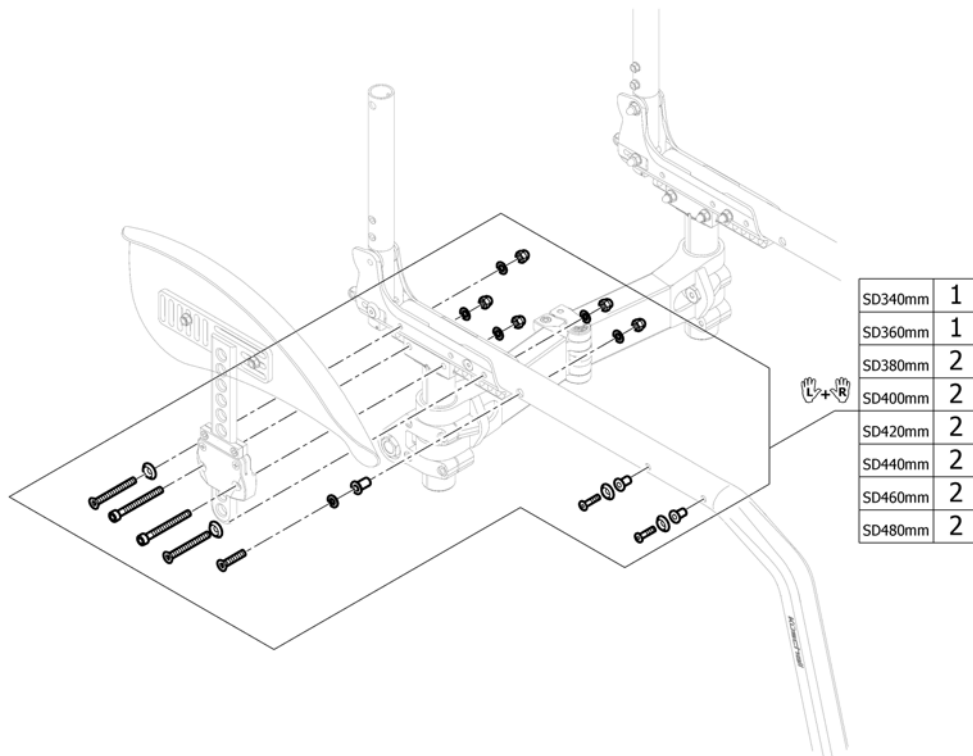

Fixation seat cover with mudguard removable

Pos.	Part number	Description	Valid from → until	Qty
1	1588205	Fixation kit seat cover, Alu or titane frame with mudguard removable,ST34-36		1
2	1588209	Fixation kit seat cover, Alu or titane frame with mudguard removable,ST38-48		1