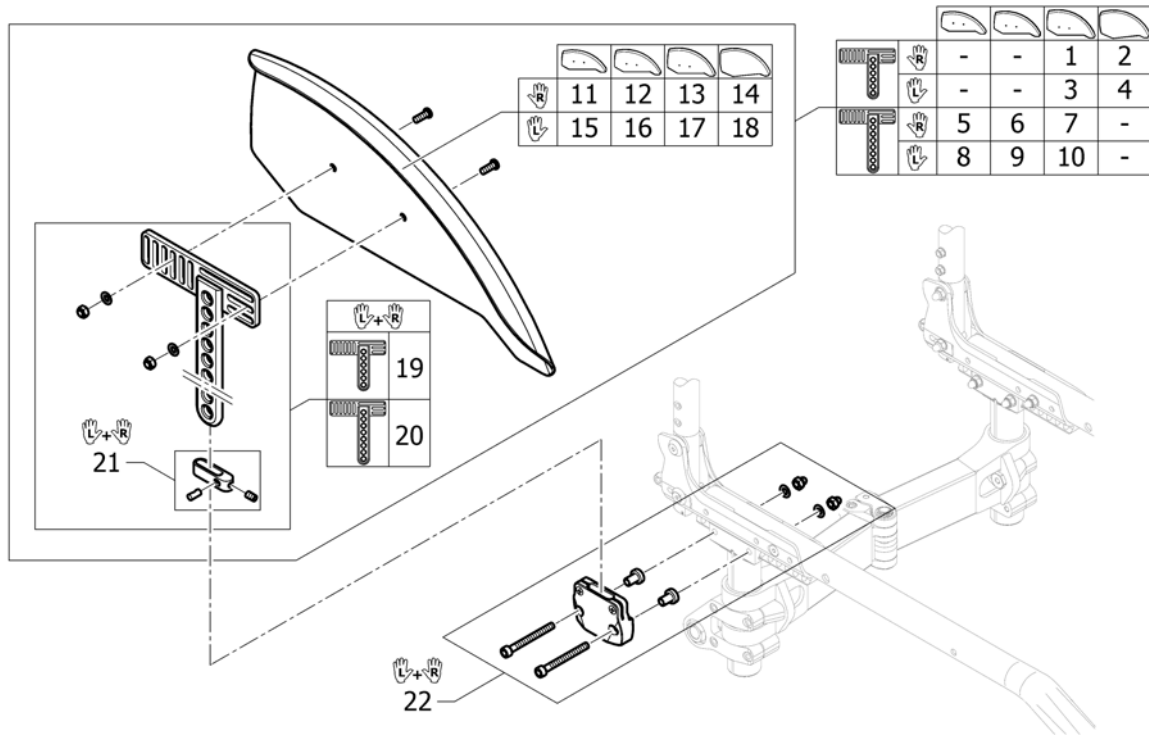

Mudguards removable Carbon

Pos.	Part number	Description	Valid from → until	Qty
1	SP1659531	Mudguard Carbon right, size 3 with short holder		1
2	SP1659533	Mudguard Carbon right, size 4 with short holder		1
3	SP1659530	Mudguard Carbon left, size 3 with short holder		1
4	SP1659532	Mudguard Carbon left, size 4 with short holder		1
5	SP1659511	Mudguard Carbon right, size 1 with long holder		1
6	SP1659513	Mudguard Carbon right, size 2 with long holder		1
7	SP1659515	Mudguard Carbon right, size 3 with long holder		1
8	SP1659510	Mudguard Carbon left, size 1 with long holder		1
9	SP1659512	Mudguard Carbon left, size 2 with long holder		1
10	SP1659514	Mudguard Carbon left, size 3 with long holder		1
11	SP1659519	Mudguard Carbon right, size 1		1
12	SP1659521	Mudguard Carbon right, size 2		1
13	SP1659523	Mudguard Carbon right, size 3		1
14	SP1659525	Mudguard Carbon right, size 4		1
15	SP1659518	Mudguard Carbon left, size 1		1
16	SP1659520	Mudguard Carbon left, size 2		1
17	SP1659522	Mudguard Carbon left, size 3		1
18	SP1659524	Mudguard Carbon left, size 4		1
19	1547488	Mudguard carbon holder short, pair		1
20	1547532	Mudguard carbon holder long, pair		1
21	1547537	Siderests height clamp kit, pair		1
22	1588249	Fixationset mudguard to vertical brace, pair		1