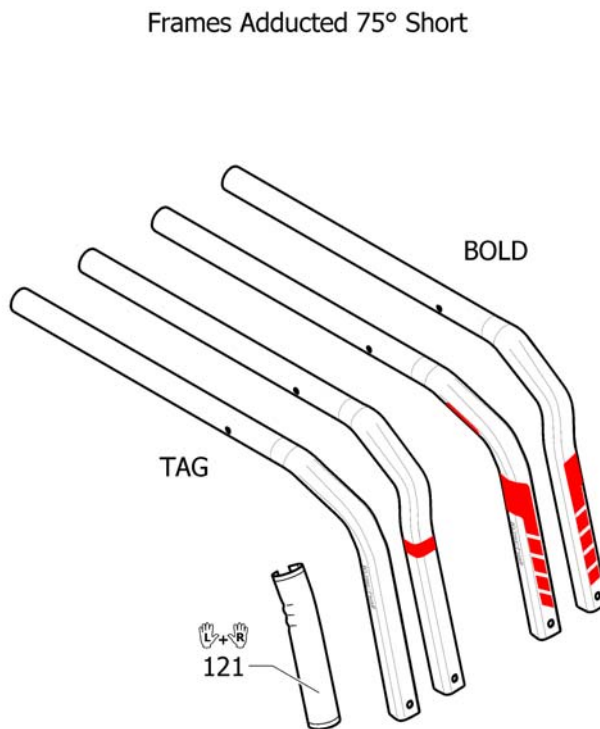

Frame Aluminium 75° adducted, short

	BOLD						TAG	
	Blue	Dark Grey	Gold	Light Grey	Red	Black	Red	Black
SD340mm	1	2	3	4	5	6	7	8
SD360mm	9	10	11	12	13	14	15	16
SD380mm	17	18	19	20	21	22	23	24
SD400mm	25	26	27	28	29	30	31	32
SD420mm	33	34	35	36	37	38	39	40
SD440mm	41	42	43	44	45	46	47	48
SD460mm	49	50	51	52	53	54	55	56
SD480mm	57	58	59	60	61	62	63	64

	BOLD						Option TAG
	Blue	Dark Grey	Gold	Light Grey	Red	Black	Option TAG
SD340mm	65	66	67	68	69	70	71
SD360mm	72	73	74	75	76	77	78
SD380mm	79	80	81	82	83	84	85
SD400mm	86	87	88	89	90	91	92
SD420mm	93	94	95	96	97	98	99
SD440mm	100	101	102	103	104	105	106
SD460mm	107	108	109	110	111	112	113
SD480mm	114	115	116	117	118	119	120

Pos.	Part number	Description	Valid from → until	Qty
1	SP1659071-0464	Frame 75° adducted SD340mm, short, left, Space black with decal Bold blue		1
1	SP1659071-0465	Frame 75° adducted SD340mm, short, left, Anthracite grey with decal Bold blue		1
1	SP1659071-0466	Frame 75° adducted SD340mm, short, left, Pure white with decal Bold blue		1
1	SP1659071-0467	Frame 75° adducted SD340mm, short, left, Carmine red with decal Bold blue		1
1	SP1659071-0468	Frame 75° adducted SD340mm, short, left, Azure blue with decal Bold blue		1
2	SP1659072-0464	Frame 75° adducted SD340mm, short, left, Space black with decal Bold dark grey		1
2	SP1659072-0465	Frame 75° adducted SD340mm, short, left, Anthracite grey with decal Bold dark grey		1
2	SP1659072-0466	Frame 75° adducted SD340mm, short, left, Pure white with decal Bold dark grey		1
2	SP1659072-0467	Frame 75° adducted SD340mm, short, left, Carmine red with decal Bold dark grey		1
2	SP1659072-0468	Frame 75° adducted SD340mm, short, left, Azure blue with decal Bold dark grey		1
3	SP1659073-0464	Frame 75° adducted SD340mm, short, left, Space black with decal Bold gold		1
3	SP1659073-0465	Frame 75° adducted SD340mm, short, left, Anthracite grey with decal Bold gold		1
3	SP1659073-0466	Frame 75° adducted SD340mm, short, left, Pure white with decal Bold gold		1
3	SP1659073-0467	Frame 75° adducted SD340mm, short, left, Carmine red with decal Bold gold		1
3	SP1659073-0468	Frame 75° adducted SD340mm, short, left, Azure blue with decal Bold gold		1
4	SP1659074-0464	Frame 75° adducted SD340mm, short, left, Space black with decal Bold light grey		1
4	SP1659074-0465	Frame 75° adducted SD340mm, short, left, Anthracite grey with decal Bold light grey		1
4	SP1659074-0467	Frame 75° adducted SD340mm, short, left, Carmine red with decal Bold light grey		1