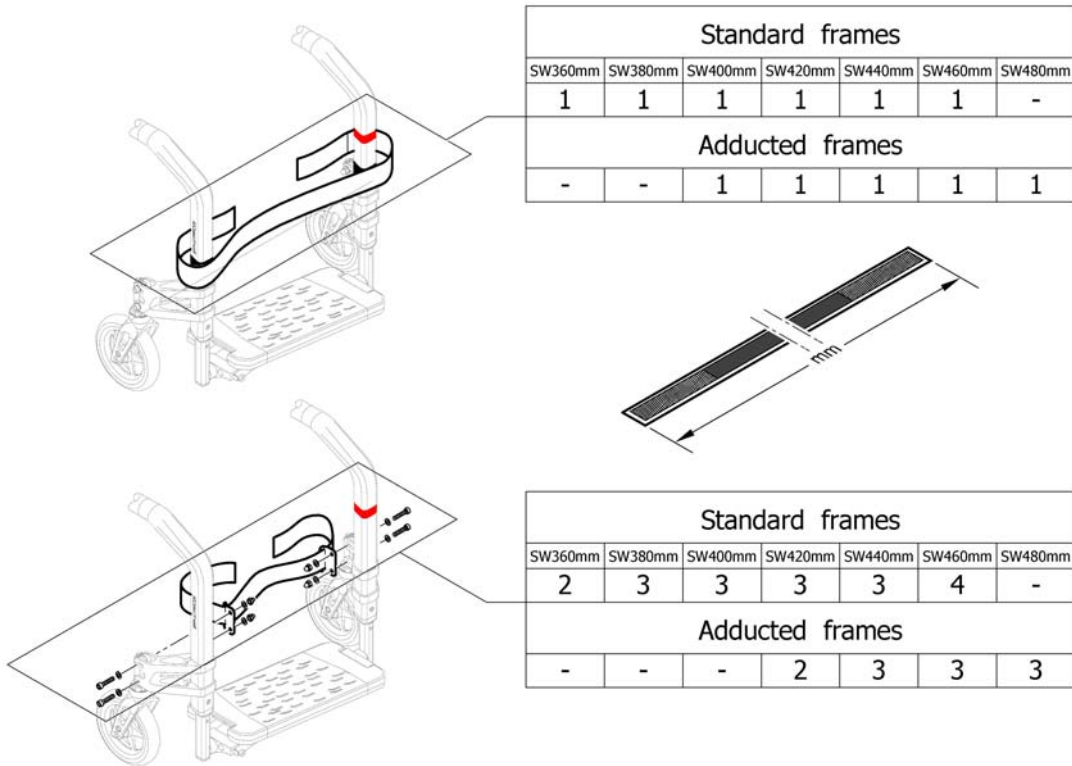

Calf strap

Pos.	Part number	Description	Valid from → until	Qty
1	1561529	Calf strap complete, 940mm		1
2	1588397	Calf strap 660mm, assembled to the supporter		1
3	1588398	Calf strap 780mm, assembled to the supporter		1
4	1588399	Calf strap 940mm, assembled to the supporter		1