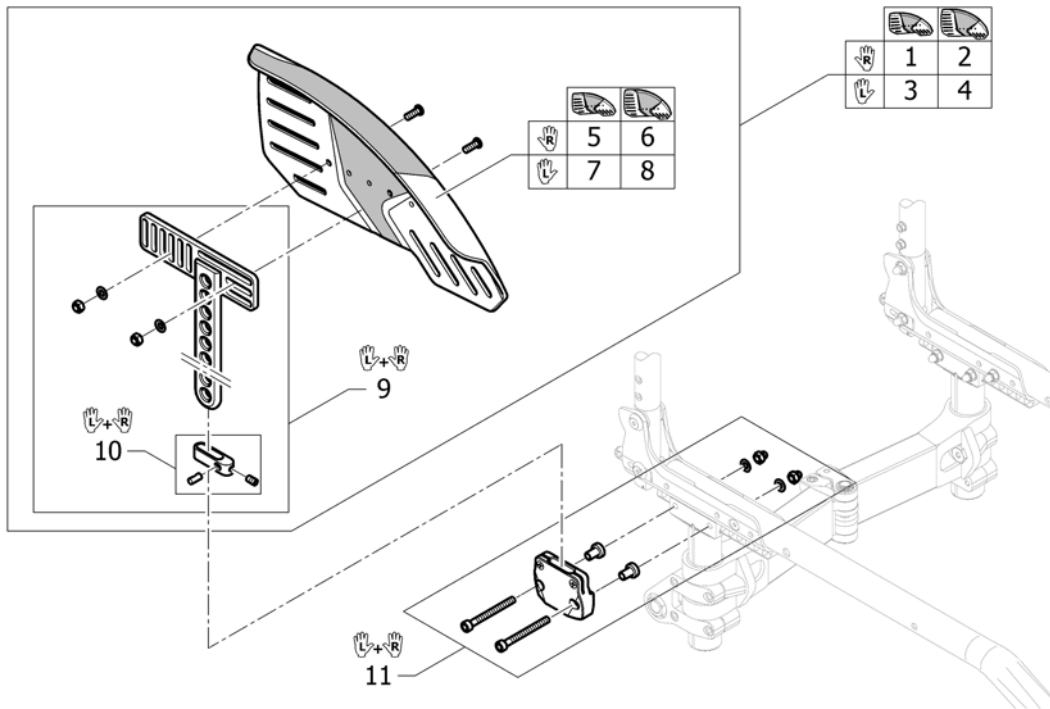

Mudguards removable Economy

Pos.	Part number	Description	Valid from → until	Qty
1	SP1659504	Mudguard Economy S, right with holder long		1
2	SP1659505	Mudguard Economy L, right with holder long		1
3	SP1659506	Mudguard Economy S, left with holder long		1
4	SP1659507	Mudguard Economy L, left with holder long		1
5	SP1659500	Mudguard Economy S right		1
6	SP1659501	Mudguard Economy L right		1
7	SP1659502	Mudguard Economy S left		1
8	SP1659503	Mudguard Economy L left		1
9	1547532	Mudguard carbon holder long, pair		1
10	1547537	Siderests height clamp kit, pair		1
11	1588249	Fixationset mudguard to vertical brace, pair		1