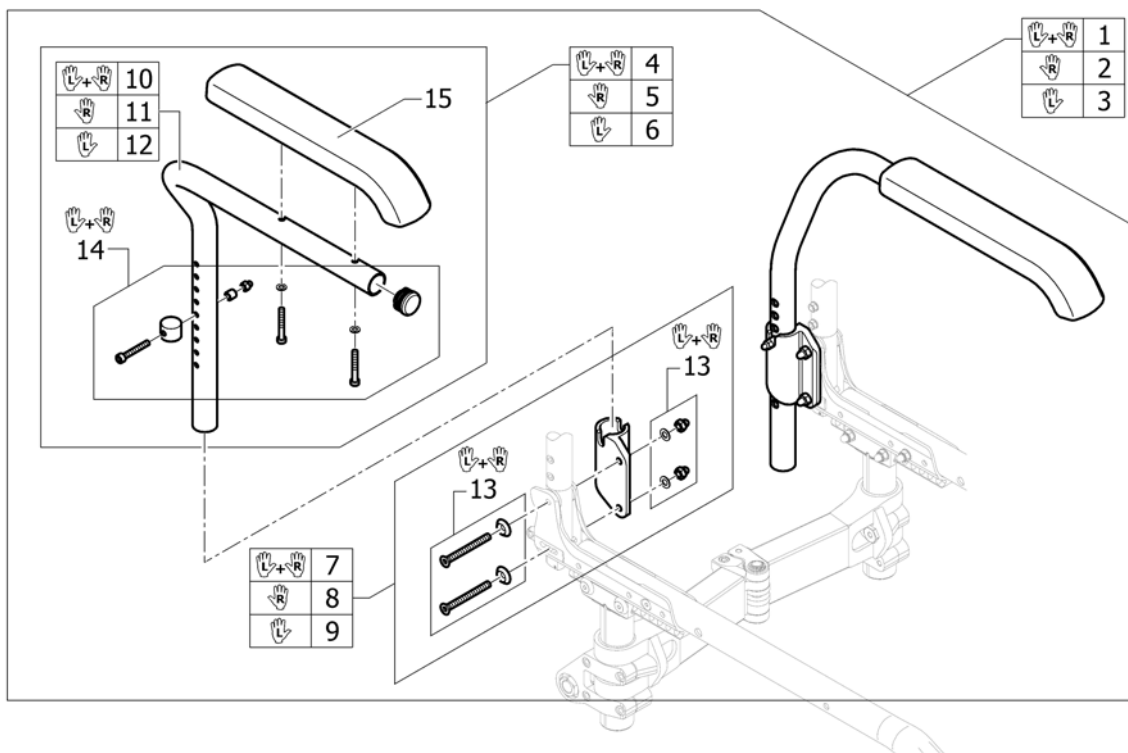

Tubular armrest

Pos.	Part number	Description	Valid from → until	Qty
1	SP1589262	Tubular armrest with standard pad, complete with fixation, pair		1
2	SP1589263	Tubular armrest with standard pad, complete with fixation, right		1
3	SP1589264	Tubular armrest with standard pad, complete with fixation, left		1
4	SP1589265	Tubular armrest with standard pad, pair		1
5	SP1589266	Tubular armrest with standard pad, right		1
6	SP1589267	Tubular armrest with standard pad, left		1
7	SP1589268	Tubular armrest holder with fixation, pair		1
8	SP1589269	Tubular armrest holder with fixation, right		1
9	SP1589270	Tubular armrest holder with fixation, left		1
10	SP1589271	Tubular armrest, pair		1
11	SP1589272	Tubular armrest, right		1
12	SP1589273	Tubular armrest, left		1
13	SP1589274	Screws kit for armrest holder, pair		1
14	SP1589275	Screws kit for tubular armrest, pair		1
15	SP1589276	Standard pad		2