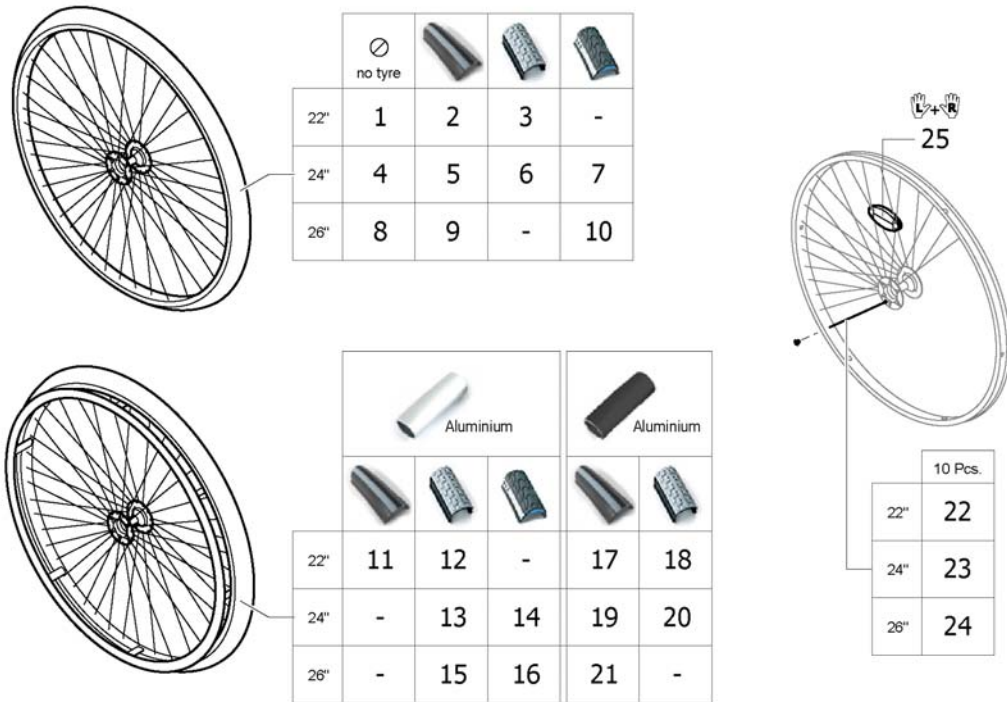

Küschall starec rear wheels complete

Pos.	Part number	Description	Valid from → until	Qty
1	1559083-0407	Rear wheel 22", Starec X, colourless, without handrim, without tyre		2
2	SP1601741	Rear wheel 22", Starec hub X, without handrim, Rightrun black/grey		2
3	904.1139	Rear wheel 22", Starec hub X, without handrim, Tread		2
4	1567104-0407	Rear wheel 24", Starec X, colourless, without handrim, without tyre		2
5	SP1601745	Rear wheel 24", Starec hub X, without handrim, Rightrun black/grey tyre		2
6	904.1141	Rear wheel 24", Starec hub X, without handrim, Tread		2
7	1554399-0407	Rear wheel 24", Starec X, colourless, without handrim, marathon		2
8	1567099-0407	Rear wheel 26", Starec X, colourless, without handrim, without tyre		2
9	SP1601749	Rear wheel 26", Starec hub X, without handrim, Rightrun black/grey		2
10	1554403-0407	Rear wheel 26", Starec X, colourless, without handrim, marathon		2
11	SP1601743	Rear wheel 22", Starec hub X, handrim, Rightrun black/grey		2
12	904.1123	Rear wheel 22", Starec hub X, handrim, Tread		2
13	904.1125	Rear wheel 24", Starec hub X, handrim, Tread		2
14	1554400-0407	Rear wheel 24", Starec X, colourless, handrim, marathon evolution		2
15	SP1601751	Rear wheel 26", Starec hub X, handrim, Rightrun black/grey		2
16	1554417-0407	Rear wheel 26", Starec X, colourless, handrim, marathon evolution		2
17	SP1601860	Rear wheel 22", Starec hub X, handrim aluminium black, Rightrun black/grey		2
18	1562656	Rear wheel 22", Starec hub X, handrim aluminium black, Tread		2
19	SP1601864	Rear wheel 24", Starec hub X, handrim aluminium black, Rightrun black/grey		2
20	1562660	Rear wheel 24", Starec hub X, handrim aluminium black, Tread		2
21	SP1601866	Rear wheel 26", Starec hub X, handrim aluminium black, Rightrun black/grey		2
22	1579082	Spokes 228mm complete, kit 10 Pcs.		1
23	1579086	Spokes 253mm complete, kit 10 Pcs.		1
24	1579090	Spokes 278mm complete, kit 10 Pcs.		1
25	1571073	Spokereflection, pair		1