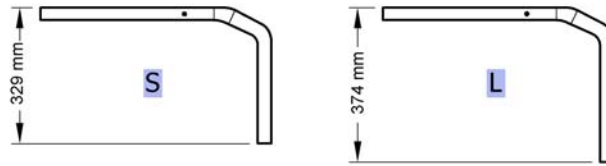

Frame Aluminium 90° adducted

Frames Adducted 90°

Front Wheel Size	Short Frame						Long Frame					
	SD340mm - SD380mm			SD400mm - SD480mm			SD340mm - SD380mm			SD400mm - SD480mm		
	3"	4"	5"	3"	4"	5"	3"	4"	5"	3"	4"	5"
FSTF 450mm	S	S	S	S	S	S	L	L	L	L	L	L
FSTF 460mm	S	S	S	S	S	S	L	L	L	L	L	L
FSTF 470mm	S	S	S	S	S	S	L	L	L	L	L	L
FSTF 480mm	S	S	S	S	S	S	L	L	L	L	L	L
FSTF 490mm	x	S	S	S	S	S	L	L	L	L	L	L
FSTF 500mm	x	x	S	x	S	S	L	L	L	L	L	L
FSTF 510mm	x	x	x	x	x	S	L	L	L	L	L	L
FSTF 520mm	x	x	x	x	x	x	L	L	L	L	L	L
FSTF 530mm	x	x	x	x	x	x	x	L	L	L	L	L
FSTF 540mm	x	x	x	x	x	x	x	x	L	x	L	L

Pos.	Part number	Description	Valid from → until	Qty
S	-	Frame Aluminium 90° adducted, short		1
L	-	Frame Aluminium 90° adducted, long		1