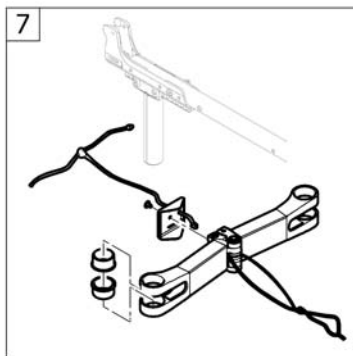

CHASSIS

Pos.	Part number	Description	Valid from → until	Qty
1	-	Frame Aluminium 75° standard		1
2	-	Frame Aluminium 75° adducted		1
3	-	SK option: folding front frame 75°		1
4	-	Frame Aluminium 90° standard		1
5	-	Frame Aluminium 90° adducted		1
6	-	SK option: folding front frame 90°		1
7	-	Folding unit		1
8	-	Side parts for folding unit on frame		1
9	-	Rear wheel fixation		1