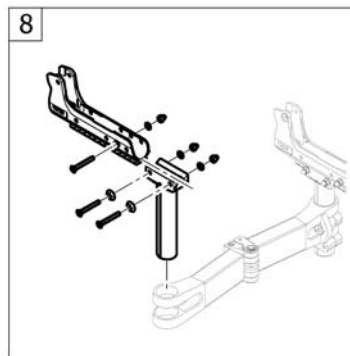

CHASSIS

Pos.	Part number	Description	Valid from → until	Qty
1	-	Frame Aluminium 75° standard		1
2	-	Frame Aluminium 75° adducted		1
3	-	SK option: folding front frame 75°		1
4	-	Frame Aluminium 90° standard		1
5	-	Frame Aluminium 90° adducted		1
6	-	SK option: folding front frame 90°		1
7	-	Folding unit		1
8	-	Side parts for folding unit on frame		1
9	-	Rear wheel fixation		1