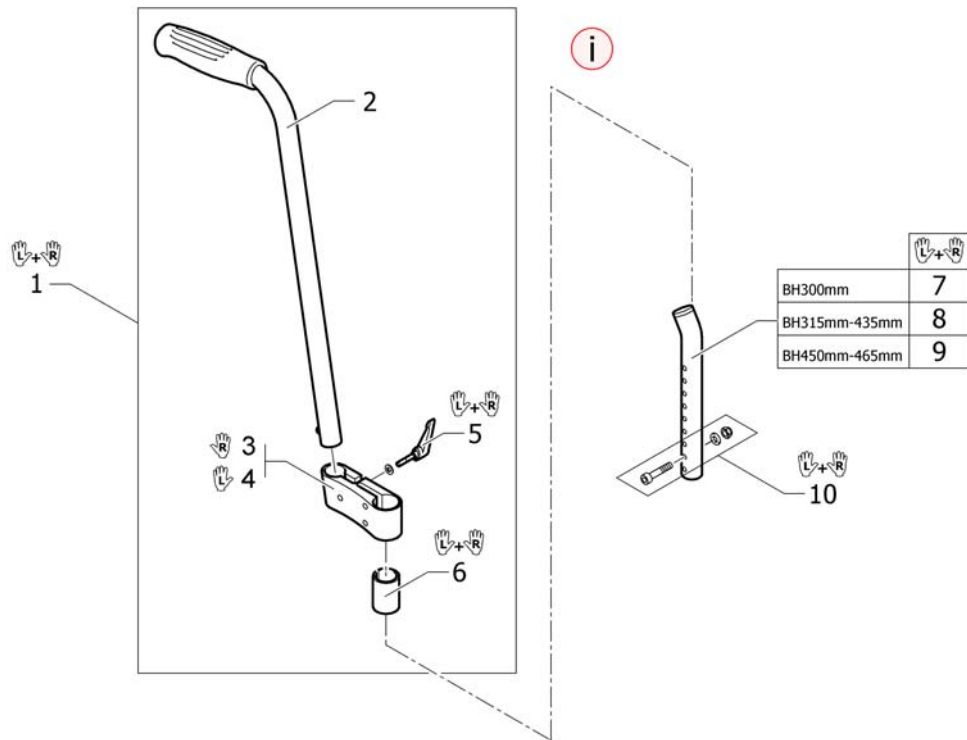

Push handles, height adjustable, rear set

Pos.	Part number	Description	Valid from → until	Qty
i	-	Only possible with backrest tension adjustable		0
1	1517876	Push handles, height adjustable, rear set, pair		1
2	1438938	Push handle tube complete, rearset		2
3	1438939	Mounting fixture right complete, for rearset push handles		1
4	1438940	Mounting fixture left complete, for rearset push handles		1
5	1529799	Adjusting lever, pair		1
6	1581293	Sleeves for mounting fixture, for rearset push handles, pair		1
7	1546913	Telescopic back tube standard short, pair		1
8	1546914	Telescopic back tube standard medium, pair		1
9	1546946	Telescopic back tube standard long, pair		1
10	1588217	Screw kit for backrest tube		1