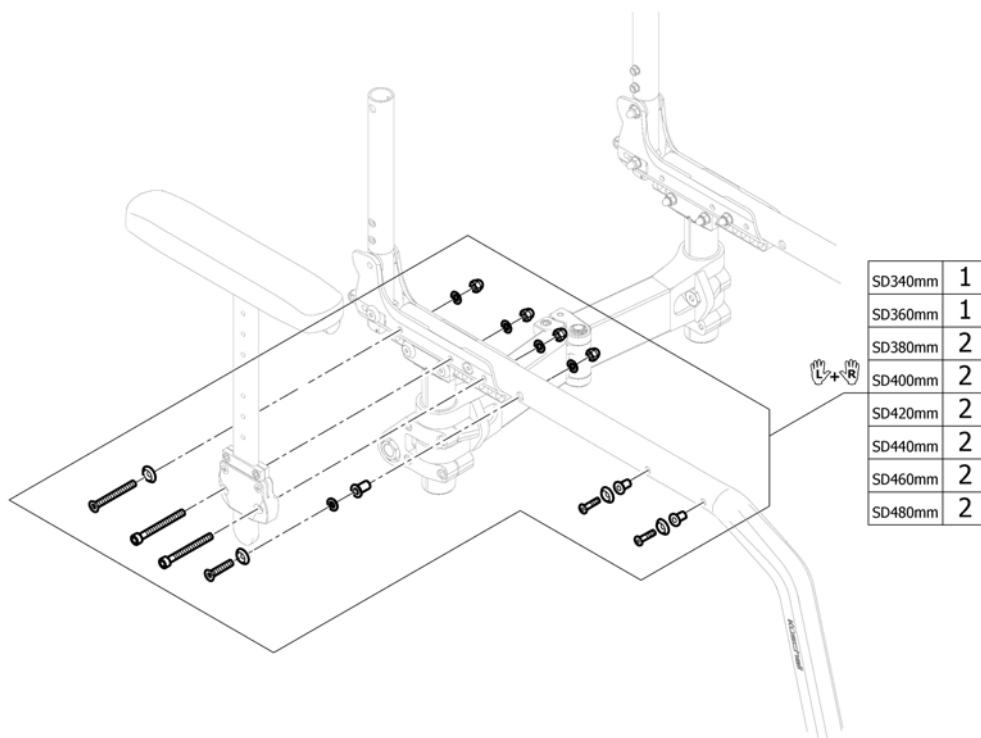

Fixation seat cover with siderest

Pos.	Part number	Description	Valid from → until	Qty
1	1588206	Fixation kit seat cover, Alu or titane frame with siderest, ST34-36		1
2	1588210	Fixation kit seat cover, Alu or titane frame with siderest, ST38-48		1