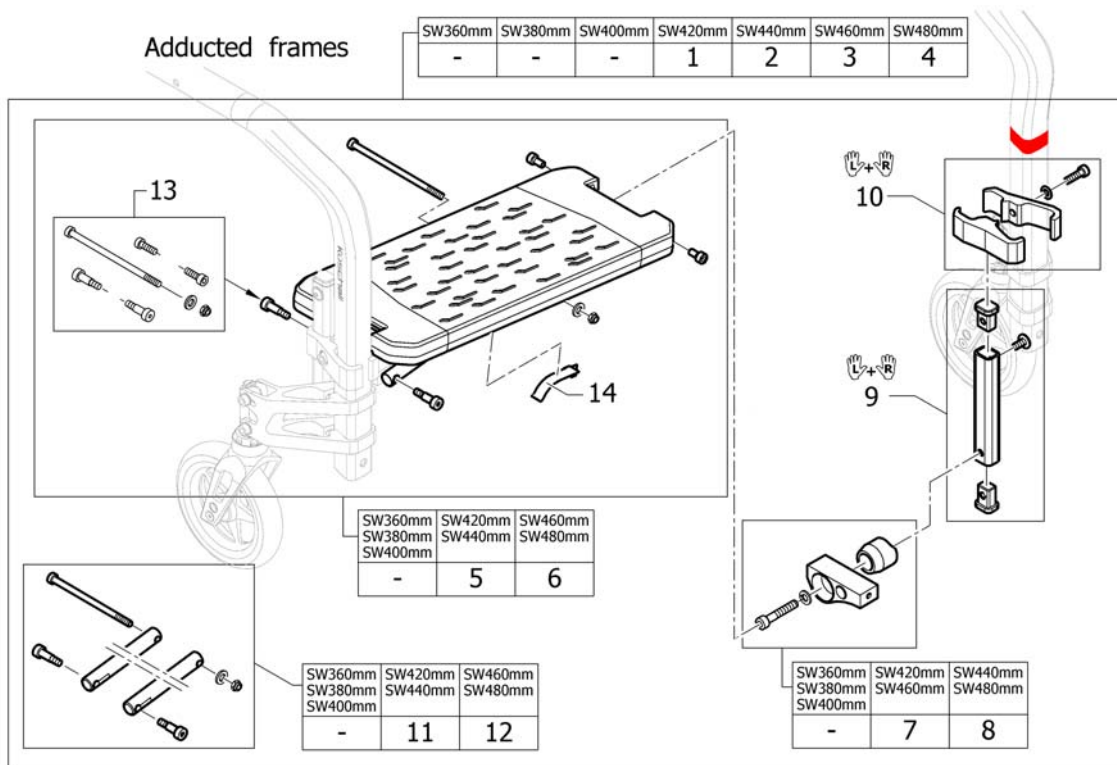

Footrest standard highmounted for adducted frame

Pos.	Part number	Description	Valid from → until	Qty
1	SP1659436	Footrest, high mounted, complete SW420 for frames adducted		1
2	SP1659437	Footrest, high mounted, complete SW440 for frames adducted		1
3	SP1659438	Footrest, high mounted, complete SW460 for frames adducted		1
4	SP1659439	Footrest, high mounted, complete SW480 for frames adducted		1
5	SP1659417	Footrest narrow		1
6	SP1659418	Footrest medium		1
7	SP1659421	Lateral fixation, conical, short		1
8	SP1659422	Lateral fixation, conical, long		1
9	SP1659434	Telescopic tube kit for footrest, high mounted, pair		1
10	SP1659435	Clamping kit for footrest high mounted, pair		1
11	SP1659440	Tube short for footplate joint, pair		1
12	SP1659441	Tube medium for footplate joint, pair		1
13	SP1659444	Fixation kit for footplate		1
14	1513175	Spring, folding aid		1