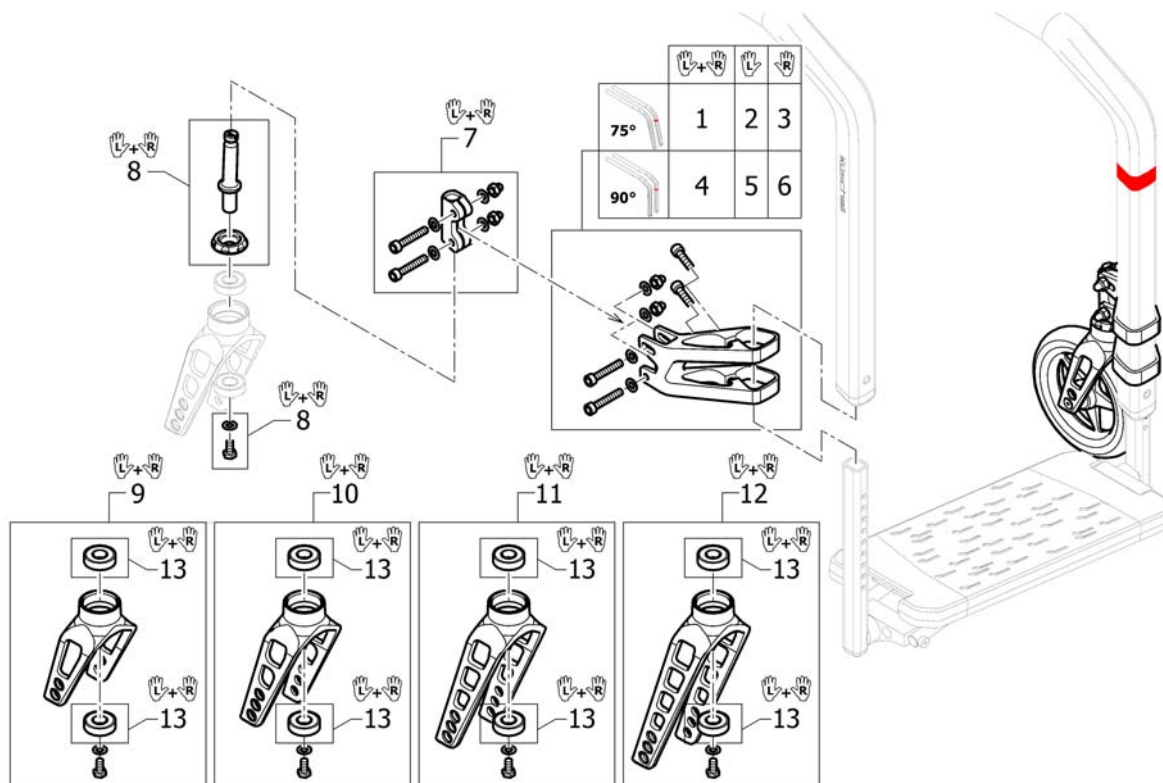

Front wheel supporter

Pos.	Part number	Description	Valid from → until	Qty
1	SP1659445-0004	Front wheel supporter 75°, pair, black		1
2	SP1659446-0004	Front wheel supporter 75°, left, black		1
3	SP1659447-0004	Front wheel supporter 75°, right, black		1
4	SP1659448-0004	Front wheel supporter 90°, pair, black		1
5	SP1659449-0004	Front wheel supporter 90°, left, black		1
6	SP1659450-0004	Front wheel supporter 90°, right, black		1
7	SP1659457-0004	Fork pin castor kit, black, pair		1
8	SP1659451	Front fork pin kit, pair		1
9	SP1659452-0004	Front fork S, black anodized		2
10	SP1659453-0004	Front fork M, black anodized		2
11	SP1659454-0004	Front fork L, black anodized		2
12	SP1659455-0004	Front fork XL, black anodized		2
13	SP1659456	Bearing kit		1