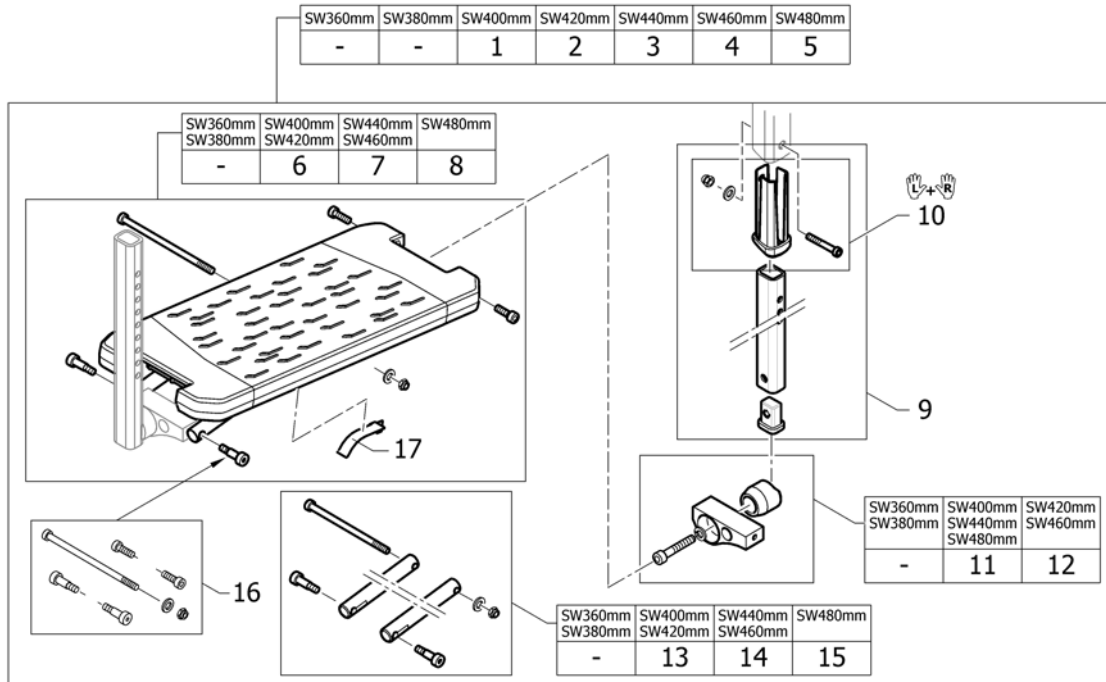

Footrest standard for adducted frame

Adducted frames

Pos.	Part number	Description	Valid from → until	Qty
1	SP1659424	Footrest complete SW400 for Aluminium frames adducted		1
2	SP1659425	Footrest complete SW420 for Aluminium frames adducted		1
3	SP1659426	Footrest complete SW440 for Aluminium frames adducted		1
4	SP1659427	Footrest complete SW460 for Aluminium frames adducted		1
5	SP1659428	Footrest complete SW480 for Aluminium frames adducted		1
6	SP1659417	Footrest narrow		1
7	SP1659418	Footrest medium		1
8	SP1659419	Footrest wide		1
9	SP1659420	Telescopic kit, footplate		2
10	SP1659423	Footrest sleeve		1
11	SP1659421	Lateral fixation, conical, short		2
12	SP1659422	Lateral fixation, conical, long		2
13	SP1659440	Tube short for footplate joint, pair		1
14	SP1659441	Tube medium for footplate joint, pair		1
15	SP1659442	Tube long for footplate joint, pair		1
16	SP1659444	Fixation kit for footplate		1
17	1513175	Spring, folding aid		1