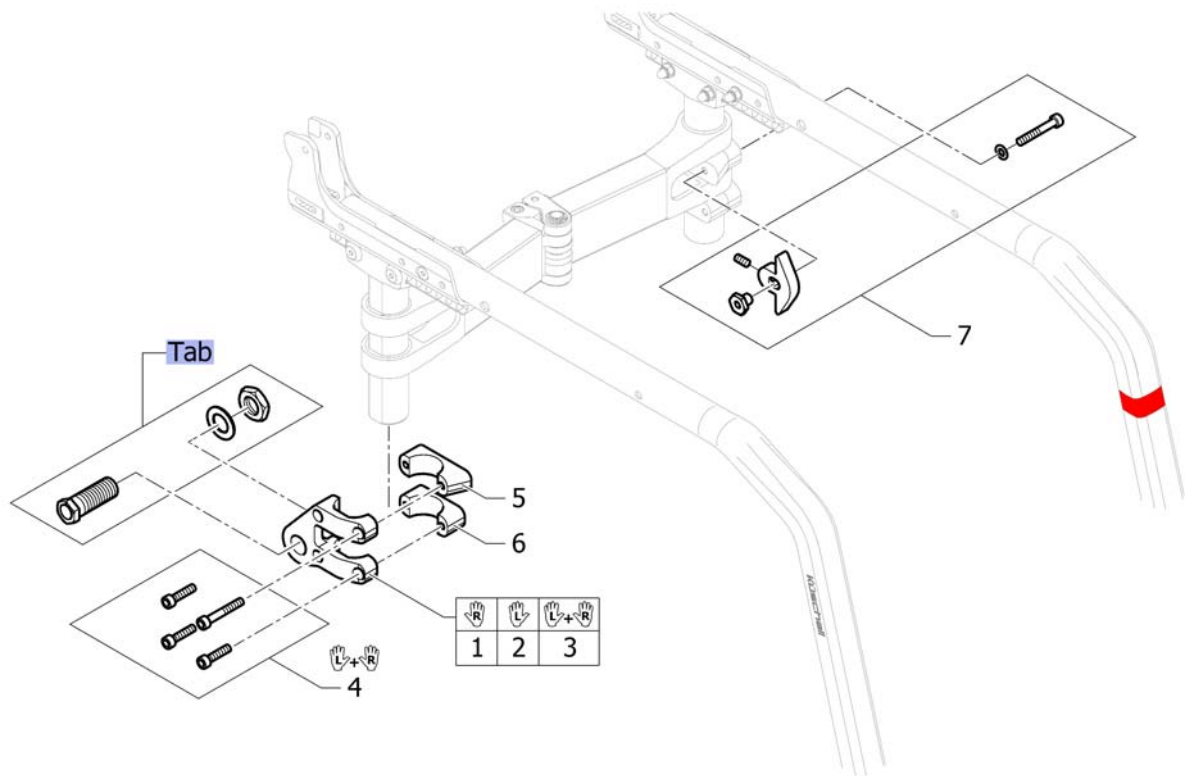

Rear wheel fixation

Pos.	Part number	Description	Valid from → until	Qty
Tab	-	Adapter sleeve		1
1	SP1638132-0004	Adapter plate with position, kit, left, black anodized		1
2	SP1638133-0004	Adapter plate with position, kit, right, black anodized		1
3	SP1642956-0004	Adapter plate, pair, black anodized		1
4	1588004	Fixation kit for adapter plate		1
5	1588005	Adapter plate clamp part for folding unit pressure part		2
6	1588006	Adapter plate clamp part		4
7	1588007	Pressure part kit for folding unit		2