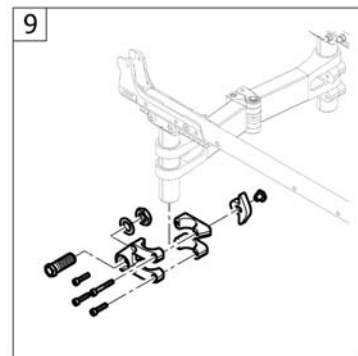

CHASSIS

Pos.	Part number	Description	Valid from → until	Qty
1	-	Frame Aluminium 75° standard		1
2	-	Frame Aluminium 75° adducted		1
3	-	SK option: folding front frame 75°		1
4	-	Frame Aluminium 90° standard		1
5	-	Frame Aluminium 90° adducted		1
6	-	SK option: folding front frame 90°		1
7	-	Folding unit		1
8	-	Side parts for folding unit on frame		1
9	-	Rear wheel fixation		1