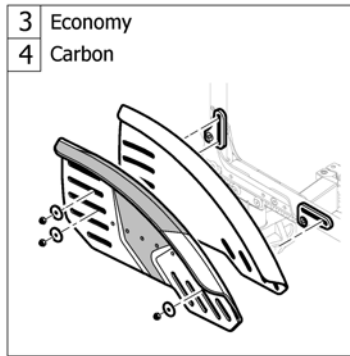

SIDERESTS

Pos.	Part number	Description	Valid from → until	Qty
1	-	Clothes-guards Economy		1
2	-	Clothes-guards Carbon		1
3	-	Mudguards fixe Economy		1
4	-	Mudguards fixe Carbon		1
5	-	Mudguards removable Economy		1
6	-	Mudguards removable Carbon		1
7	-	Mudguards extended width removable		1
8	-	Siderest height adjustable		1
9	-	Tubular armrest		1