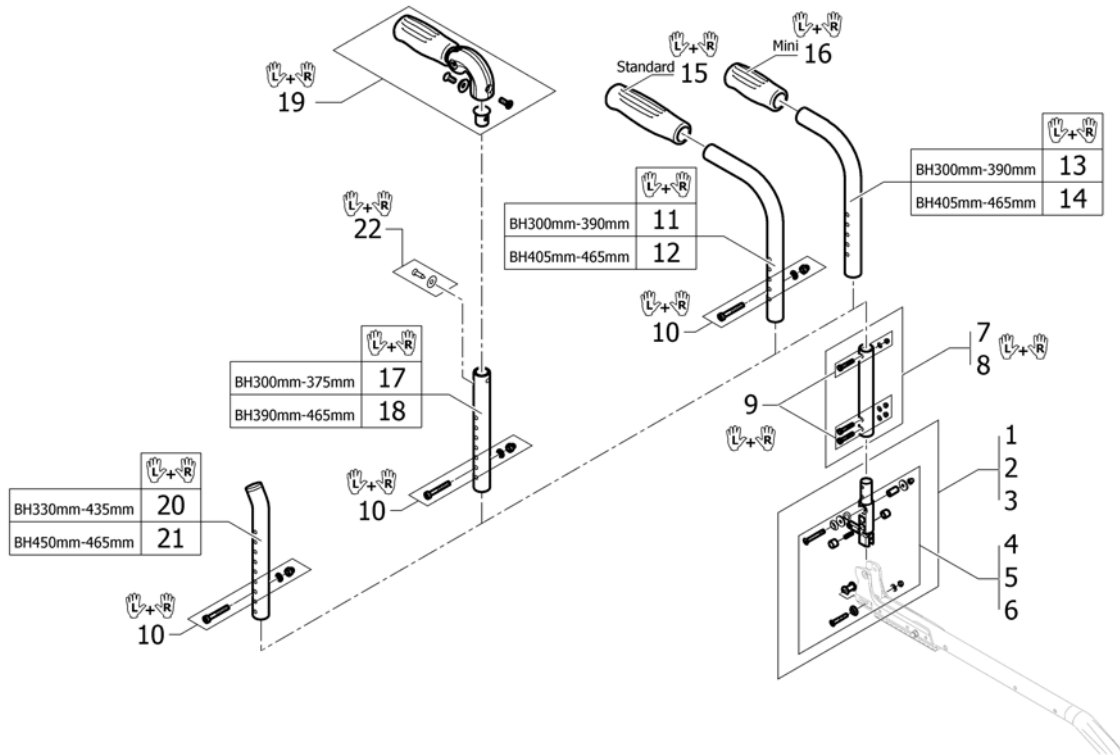

Push handles to standard backrest

Pos.	Part number	Description	Valid from → until	Qty
1	1588221	Latch bolt with fixation to clothes-guard		1
2	1588222	Latch bolt with fixation to mudguard fixe		1
3	1588223	Latch bolt with fixation to mudguard removable or siderest		1
4	1588224	Fixation kit to latch bolt to clothes-guard		1
5	1588225	Fixation kit to latch bolt to mudguard fixe		1
6	1588226	Fixation kit to latch bolt to mudguard removable or siderest		1
7	1588218	Intermediate tube, kit short		1
8	1588219	Intermediate tube, kit long		1
9	1588220	Fixation kit to intermediate tube		1
10	1588217	Screw kit for backrest tube		1
11	1525122	Backrest tube standard, short, pair		1
12	1525123	Backrest tube standard, long, pair		1
13	1525124	Backrest tube mini, short, pair		1
14	1525125	Backrest tube mini, long, pair		1
15	1507734	Handle black, pair		1
16	1525126	Handle black, mini, pair		1
17	1524956	Telescopic tube short for pushhandle foldable, pair		1
18	1525121	Telescopic tube medium for pushhandle foldable, pair		1
19	1507733	Push handles foldable, pair		1
20	1546914	Telescopic back tube standard medium, pair		1
21	1546946	Telescopic back tube standard long, pair		1
22	1432083	Fixation kit for backrest band		1