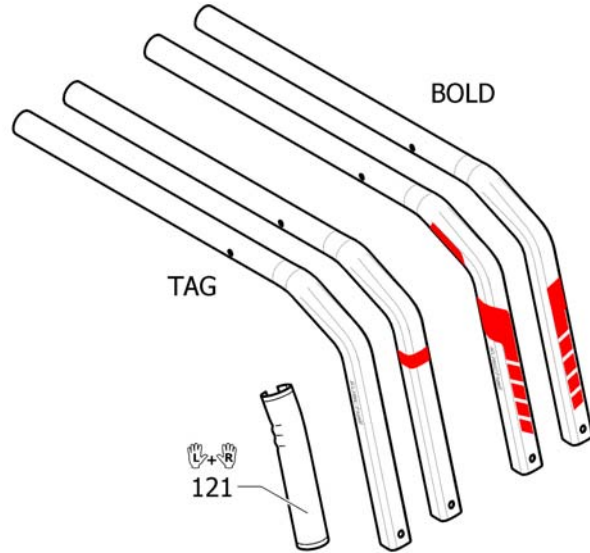

Frame Aluminium 75° short

	BOLD						TAG	
	Blue	Dark Grey	Gold	Light Grey	Red	Black	Red	Black
SD340mm	1	2	3	4	5	6	7	8
SD360mm	9	10	11	12	13	14	15	16
SD380mm	17	18	19	20	21	22	23	24
SD400mm	25	26	27	28	29	30	31	32
SD420mm	33	34	35	36	37	38	39	40
SD440mm	41	42	43	44	45	46	47	48
SD460mm	49	50	51	52	53	54	55	56
SD480mm	57	58	59	60	61	62	63	64

	BOLD						Option TAG
	Blue	Dark Grey	Gold	Light Grey	Red	Black	Option TAG
SD340mm	65	66	67	68	69	70	71
SD360mm	72	73	74	75	76	77	78
SD380mm	79	80	81	82	83	84	85
SD400mm	86	87	88	89	90	91	92
SD420mm	93	94	95	96	97	98	99
SD440mm	100	101	102	103	104	105	106
SD460mm	107	108	109	110	111	112	113
SD480mm	114	115	116	117	118	119	120

Frames 75° Short

Pos.	Part number	Description	Valid from → until	Qty
1	SP1659011-0464	Frame 75° SD340mm, short, left, Space black with decal Bold blue		1
1	SP1659011-0465	Frame 75° SD340mm, short, left, Anthracite grey with decal Bold blue		1
1	SP1659011-0466	Frame 75° SD340mm, short, left, Pure white with decal Bold blue		1
1	SP1659011-0467	Frame 75° SD340mm, short, left, Carmine red with decal Bold blue		1
1	SP1659011-0468	Frame 75° SD340mm, short, left, Azure blue with decal Bold blue		1
2	SP1659012-0464	Frame 75° SD340mm, short, left, Space black with decal Bold dark grey		1
2	SP1659012-0465	Frame 75° SD340mm, short, left, Anthracite grey with decal Bold dark grey		1
2	SP1659012-0466	Frame 75° SD340mm, short, left, Pure white with decal Bold dark grey		1
2	SP1659012-0467	Frame 75° SD340mm, short, left, Carmine red with decal Bold dark grey		1
2	SP1659012-0468	Frame 75° SD340mm, short, left, Azure blue with decal Bold dark grey		1
3	SP1659013-0464	Frame 75° SD340mm, short, left, Space black with decal Bold gold		1
3	SP1659013-0465	Frame 75° SD340mm, short, left, Anthracite grey with decal Bold gold		1
3	SP1659013-0466	Frame 75° SD340mm, short, left, Pure white with decal Bold gold		1
3	SP1659013-0467	Frame 75° SD340mm, short, left, Carmine red with decal Bold gold		1
3	SP1659013-0468	Frame 75° SD340mm, short, left, Azure blue with decal Bold gold		1
4	SP1659014-0464	Frame 75° SD340mm, short, left, Space black with decal Bold light grey		1
4	SP1659014-0465	Frame 75° SD340mm, short, left, Anthracite grey with decal Bold light grey		1
4	SP1659014-0467	Frame 75° SD340mm, short, left, Carmine red with decal Bold light grey		1
4	SP1659014-0468	Frame 75° SD340mm, short, left, Azure blue with decal Bold light grey		1
5	SP1659015-0464	Frame 75° SD340mm, short, left, Space black with decal Bold red		1
5	SP1659015-0465	Frame 75° SD340mm, short, left, Anthracite grey with decal Bold red		1
5	SP1659015-0466	Frame 75° SD340mm, short, left, Pure white with decal Bold red		1
5	SP1659015-0467	Frame 75° SD340mm, short, left, Carmine red with decal Bold red		1
5	SP1659015-0468	Frame 75° SD340mm, short, left, Azure blue with decal Bold red		1
6	SP1659016-0464	Frame 75° SD340mm, short, left, Space black with decal Bold black		1
6	SP1659016-0465	Frame 75° SD340mm, short, left, Anthracite grey with decal Bold black		1
6	SP1659016-0466	Frame 75° SD340mm, short, left, Pure white with decal Bold black		1
6	SP1659016-0467	Frame 75° SD340mm, short, left, Carmine red with decal Bold black		1
6	SP1659016-0468	Frame 75° SD340mm, short, left, Azure blue with decal Bold black		1
7	SP1659017-0464	Frame 75° SD340mm, short, left, Space black with decal TAG red		1
7	SP1659017-0465	Frame 75° SD340mm, short, left, Anthracite grey with decal TAG red		1