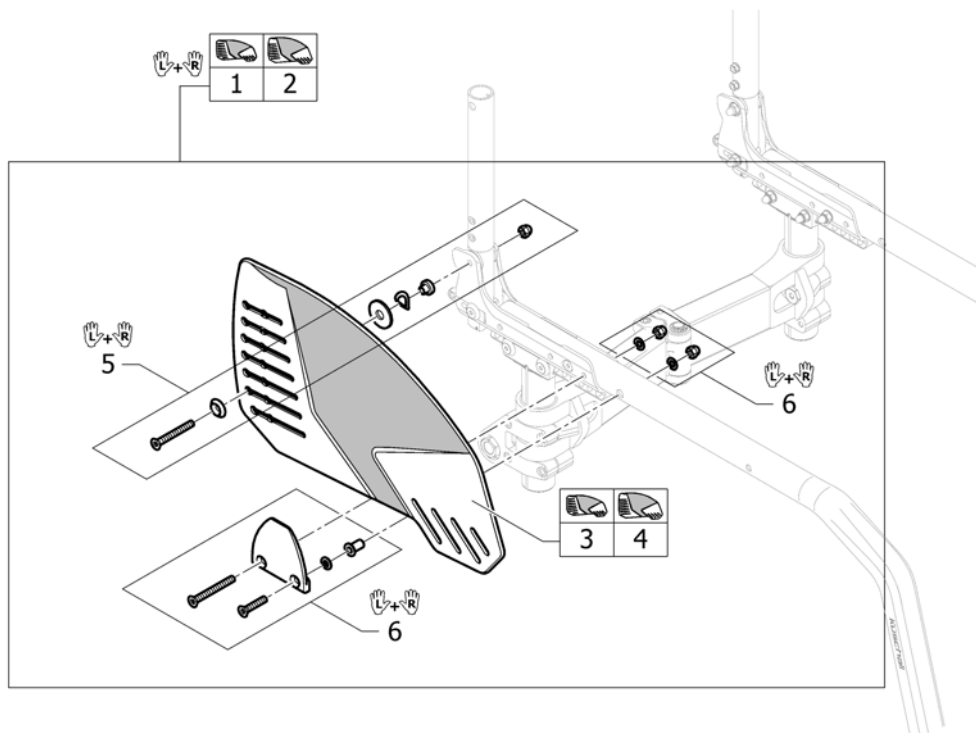

Clothes-guards Economy

Pos.	Part number	Description	Valid from → until	Qty
1	SP1659486	Clothes-guards Economy S with fixation kit, pair		1
2	SP1659487	Clothes-guards Economy L with fixation kit, pair		1
3	SP1659488	Clothes-guard Economy S		2
4	SP1659489	Clothes-guard Economy L		2
5	1588258	Fixation kit rear to clothes-guard		1
6	1588259	Fixation kit front to clothes-guard		1