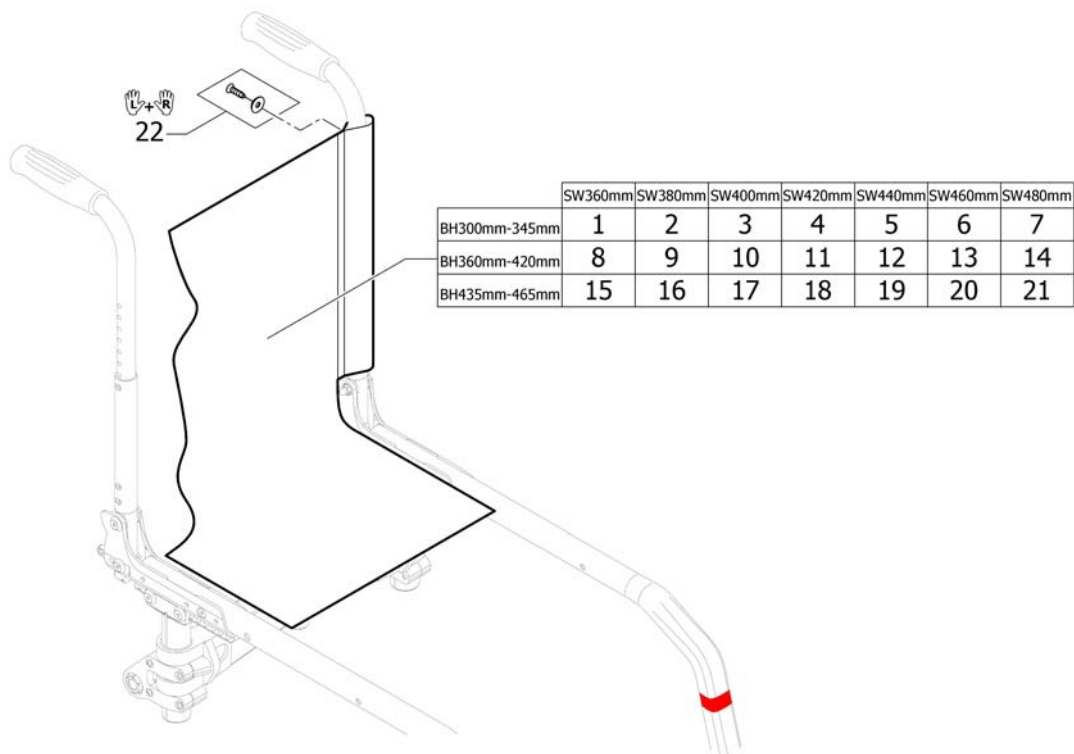

Backrest cover, standard

Pos.	Part number	Description	Valid from → until	Qty
1	SP1640001	Backrest light upholstered SW360 short		1
2	SP1640002	Backrest light upholstered SW380 short		1
3	SP1640003	Backrest light upholstered SW400 short		1
4	SP1640004	Backrest light upholstered SW420 short		1
5	SP1640005	Backrest light upholstered SW440 short		1
6	SP1640006	Backrest light upholstered SW460 short		1
7	SP1640007	Backrest light upholstered SW480 short		1
8	SP1640013	Backrest light upholstered SW360 medium		1
9	SP1640014	Backrest light upholstered SW380 medium		1
10	SP1640015	Backrest light upholstered SW400 medium		1
11	SP1640016	Backrest light upholstered SW420 medium		1
12	SP1640017	Backrest light upholstered SW440 medium		1
13	SP1640018	Backrest light upholstered SW460 medium		1
14	SP1640019	Backrest light upholstered SW480 medium		1
15	SP1640025	Backrest light upholstered SW360 long		1
16	SP1640026	Backrest light upholstered SW380 long		1
17	SP1640027	Backrest light upholstered SW400 long		1
18	SP1640028	Backrest light upholstered SW420 long		1
19	SP1640047	Backrest light upholstered SW440 long		1
20	SP1640048	Backrest light upholstered SW460 long		1
21	SP1640049	Backrest light upholstered SW480 long		1
22	1432083	Fixation kit for backrest band		1