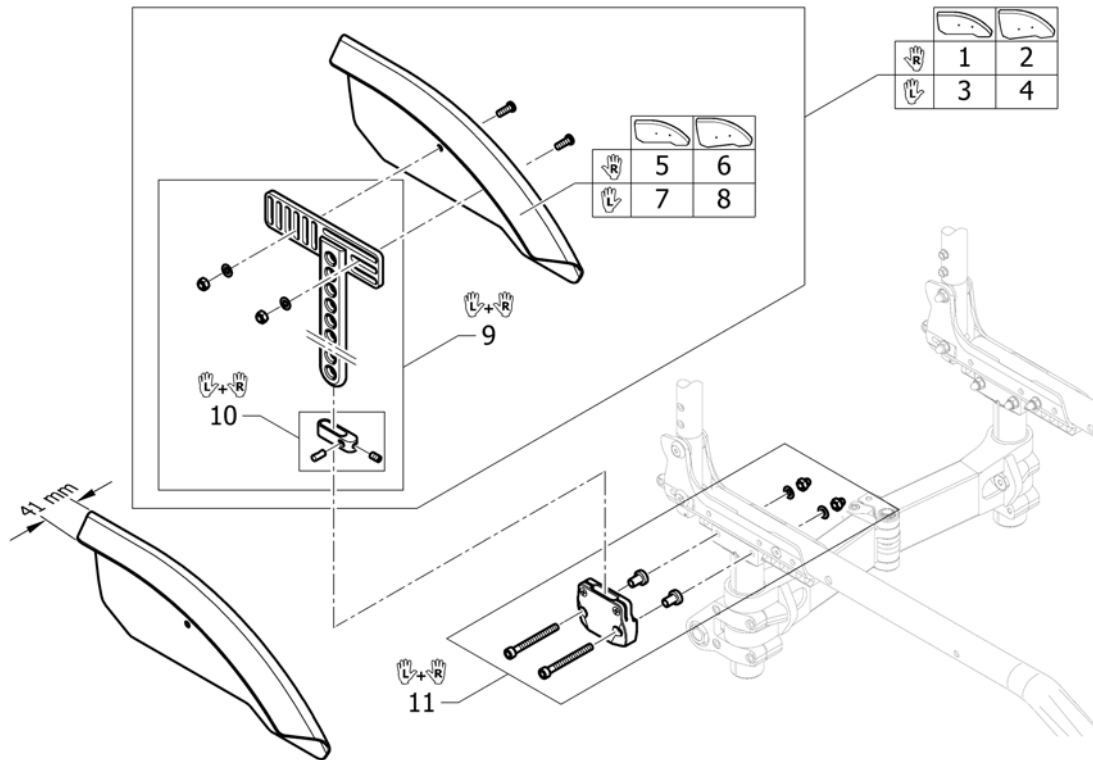

Mudguards extended width removable

Pos.	Part number	Description	Valid from → until	Qty
1	SP1659534	Mudguard carbon extended width, right, size 1 with holder long		1
2	SP1659535	Mudguard carbon extended width, right, size 2 with holder long		1
3	SP1659536	Mudguard carbon extended width, left, size 1 with holder long		1
4	SP1659537	Mudguard carbon extended width, left, size 2 with holder long		1
5	SP1659538	Mudguard carbon extended width, right, size 1		1
6	SP1659539	Mudguard carbon extended width, right, size 2		1
7	SP1659540	Mudguard carbon extended width, left, size 1		1
8	SP1659541	Mudguard carbon extended width, left, size 2		1
9	1547532	Mudguard carbon holder long, pair		1
10	1547537	Siderests height clamp kit, pair		1
11	1588249	Fixationset mudguard to vertical brace, pair		1