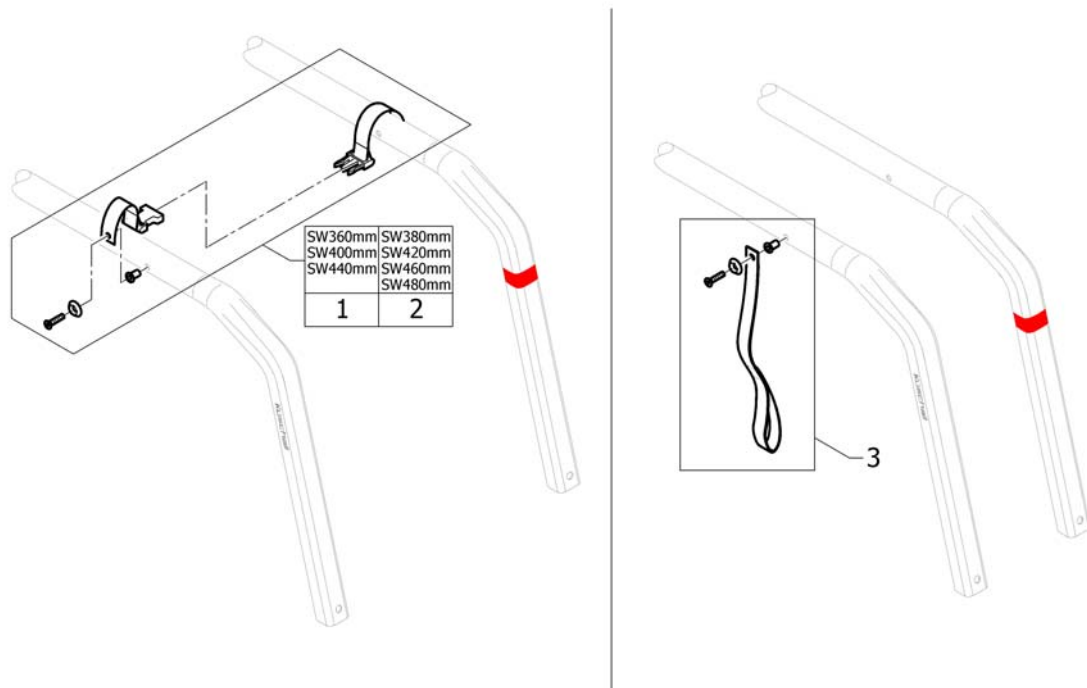

Fixation strap

Pos.	Part number	Description	Valid from → until	Qty
1	1589115	Fixing clips short, kit		1
2	1589116	Fixing clips long, kit		1
3	1589078	Fixation tape, kit		1