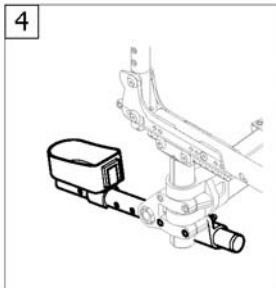

OPTIONS & ACCESSORIES

Pos.	Part number	Description	Valid from → until	Qty
1	-	Antitipper		1
2	-	Transit wheel		1
3	-	Tipper aid		1
4	-	Cane holder		1
5	-	Transport bag		1
6	-	Chair accessories		1
7	-	Fixation: screws, ...		1