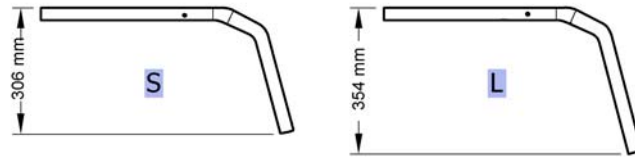

Frame Aluminium 75° adducted

Frames Adducted 75°

Front Wheel Size	Short Frame						Long Frame					
	SD340mm - SD380mm			SD400mm - SD480mm			SD340mm - SD380mm			SD400mm - SD480mm		
	3"	4"	5"	3"	4"	5"	3"	4"	5"	3"	4"	5"
FSTF 450mm	S	S	S	S	S	S	L	L	L	L	L	L
FSTF 460mm	S	S	S	S	S	S	L	L	L	L	L	L
FSTF 470mm	S	S	S	S	S	S	L	L	L	L	L	L
FSTF 480mm	S	S	S	S	S	S	L	L	L	L	L	L
FSTF 490mm	x	S	S	S	S	S	L	L	L	L	L	L
FSTF 500mm	x	x	S	x	S	S	L	L	L	L	L	L
FSTF 510mm	x	x	x	x	x	S	L	L	L	L	L	L
FSTF 520mm	x	x	x	x	x	x	L	L	L	L	L	L
FSTF 530mm	x	x	x	x	x	x	x	L	L	L	L	L
FSTF 540mm	x	x	x	x	x	x	x	x	L	x	L	L

Pos.	Part number	Description	Valid from → until	Qty
S	-	Frame Aluminium 75° adducted, short		1
L	-	Frame Aluminium 75° adducted, long		1