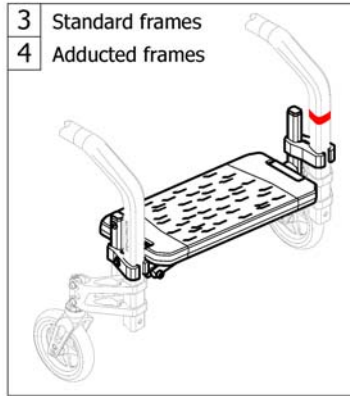

FOOTREST

Pos.	Part number	Description	Valid from → until	Qty
1	-	Footrest standard		1
2	-	Footrest standard for adducted frame		1
3	-	Footrest standard highmounted		1
4	-	Footrest standard highmounted for adducted frame		1
5	-	Calf strap		1