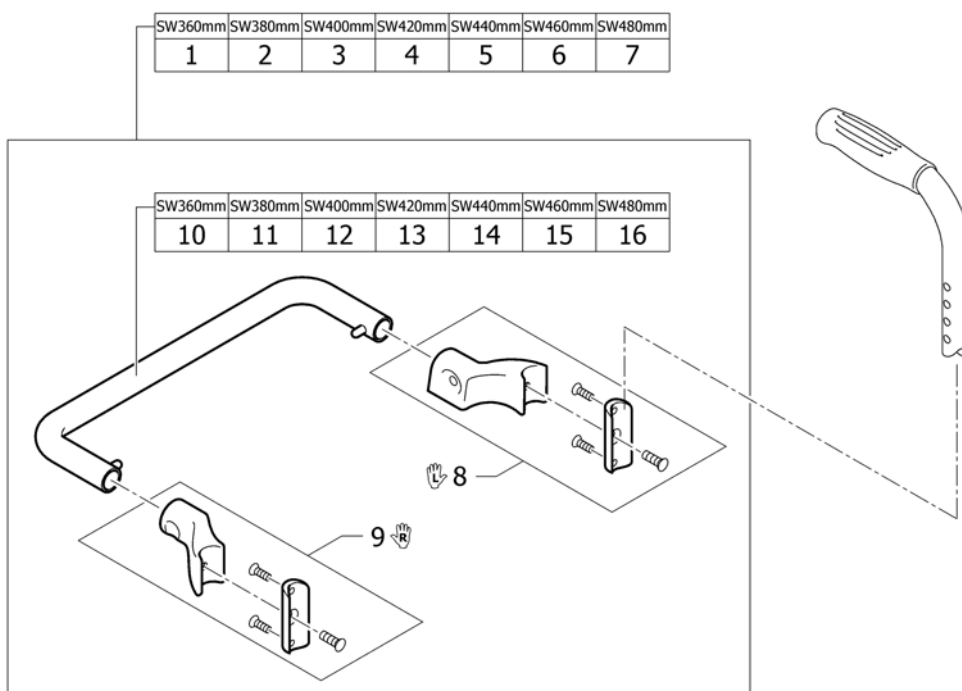

Backrest stabilization bar

Pos.	Part number	Description	Valid from → until	Qty
1	1517980	Stabilizing bar complete SB36 for backrest tubes Ø20		1
2	1517981	Stabilizing bar complete SB38 for backrest tubes Ø20		1
3	1517982	Stabilizing bar complete SB40 for backrest tubes Ø20		1
4	1517983	Stabilizing bar complete SB42 for backrest tubes Ø20		1
5	1517984	Stabilizing bar complete SB44 for backrest tubes Ø20		1
6	1517985	Stabilizing bar complete SB46 for backrest tubes Ø20		1
7	1517986	Stabilizing bar complete SB48 for backrest tubes Ø20		1
8	1512093	Fixation kit to stabilizing bar, left		1
9	1512094	Fixation kit to stabilizing bar, right		1
10	1518000	Stabilizing bar SB36		1
11	1518001	Stabilizing bar SB38		1
12	1518002	Stabilizing bar SB40		1
13	1518003	Stabilizing bar SB42		1
14	1518004	Stabilizing bar SB44		1
15	1518005	Stabilizing bar SB46		1
16	1518006	Stabilizing bar SB48		1