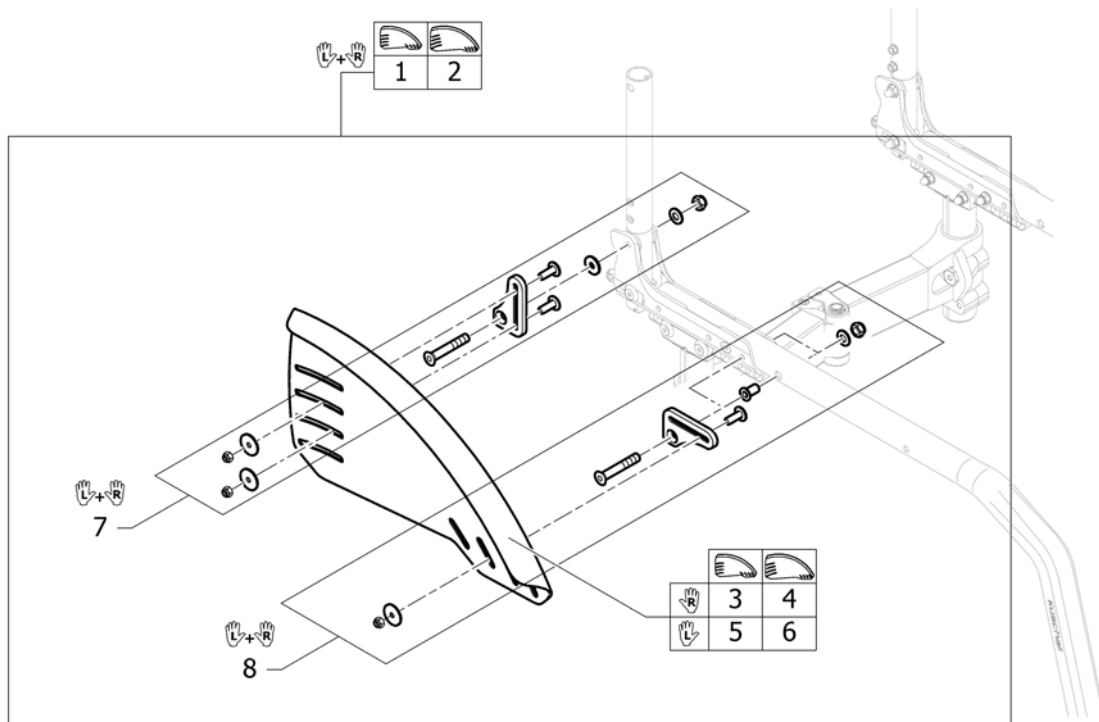

Mudguards fixe Carbon

Pos.	Part number	Description	Valid from → until	Qty
1	SP1659508	Mudguard Carbon S with fixation kit, pair		1
2	SP1659509	Mudguard Carbon L with fixation kit, pair		1
3	SP1653023	Mudguard Carbon S, right		1
4	SP1653025	Mudguard Carbon L, right		1
5	SP1653022	Mudguard Carbon S, left		1
6	SP1653024	Mudguard Carbon L, left		1
7	1588325	Fixation kit rear to mudguard		1
8	1588326	Fixation kit front to mudguard		1