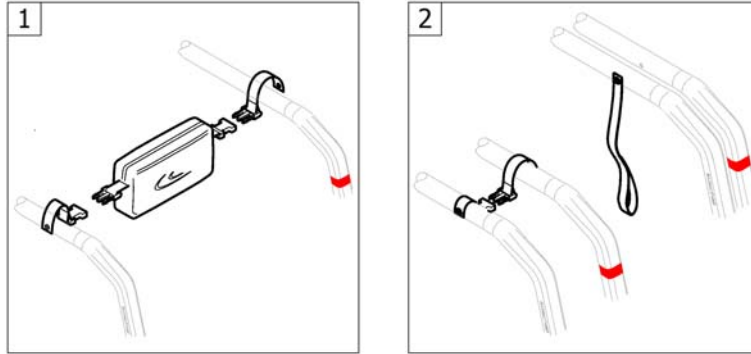

SEAT ACCESSORIES

Pos.	Part number	Description	Valid from → until	Qty
1	-	Seat bag		1
2	-	Fixation strap		1