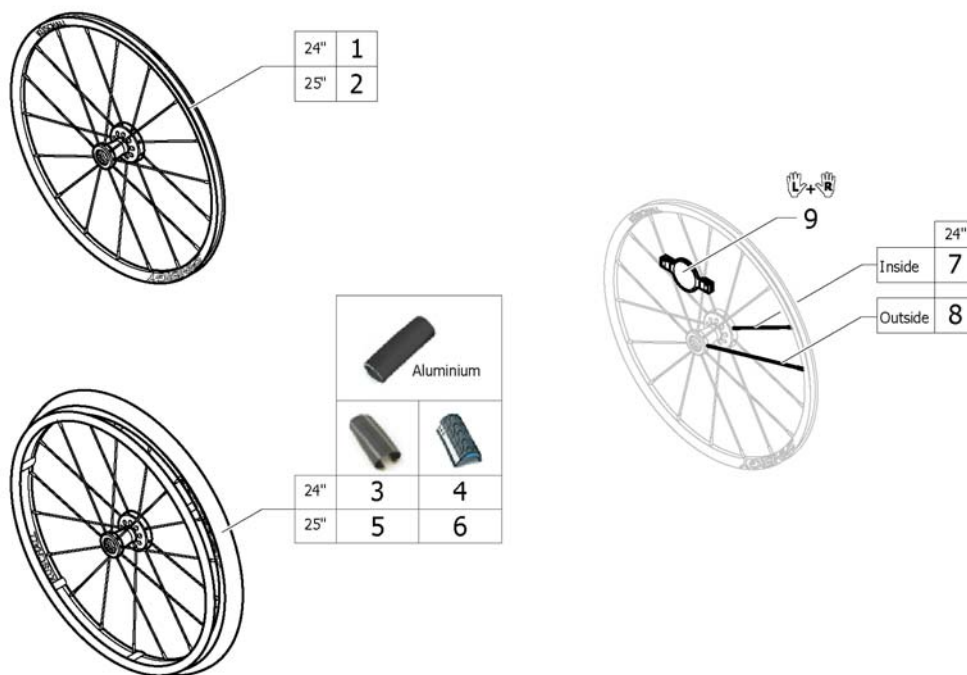

Spinergy LXX wheel

Pos.	Part number	Description	Valid from → until	Qty
1	1579102	Rear wheel 24", Spinergy LXX, without handrim, without tyre		2
2	SP1638079	Rear wheel 25" Spinergy LXX, without handrim, without tyre		2
3	1579101	Rear wheel 24", Spinergy LXX, handrim aluminium black, tyre Schwalbe One		2
4	1579105	Rear wheel 24", Spinergy LXX, handrim aluminium black, tyre Marathon Evolution		2
5	SP1638077	Rear wheel 25" Spinergy LXX, handrim aluminium black, tyre Schwalbe One		2
6	SP1638078	Rear wheel 25" Spinergy LXX, handrim aluminium black, tyre Marathon Evolution		2
7	1579103	Spoke inside for Spinergy LXX wheel 24", 236mm., 1 Pcs.		9
8	1579104	Spoke outside for Spinergy LXX wheel 24", 249mm., 1 Pcs.		9
9	1571088	Spoke reflection for Spinergy wheel, pair		1