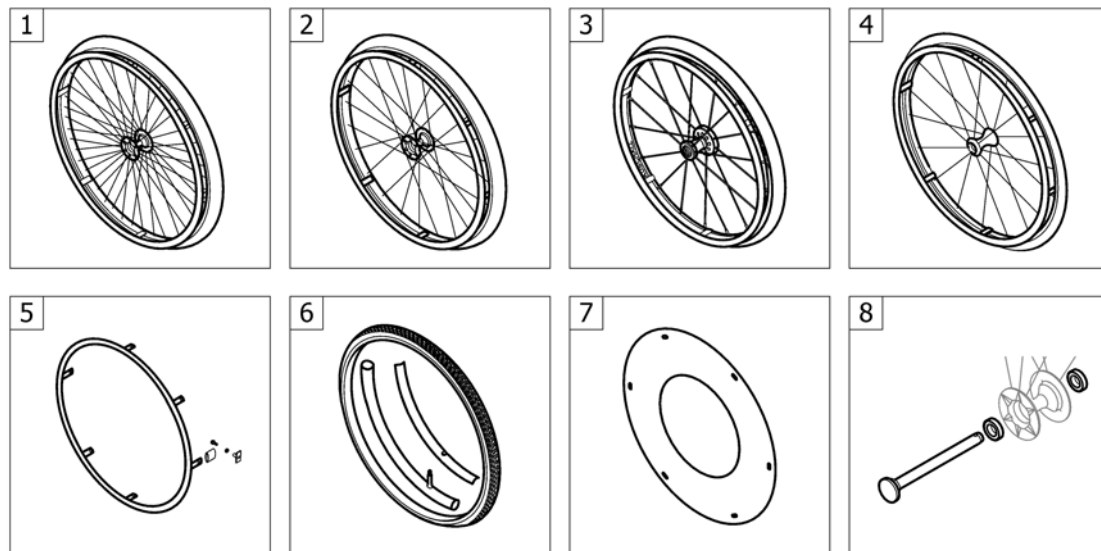

REAR WHEELS

Pos.	Part number	Description	Valid from → until	Qty
1	-	Küschall starec rear wheels complete		1
2	-	High Performance wheel		1
3	-	Spinery LXX wheel		1
4	-	Active wheel		1
5	-	Handrim		1
6	-	Tyre		1
7	-	Spokes guard		1
8	-	Quick release axle and bearing		1