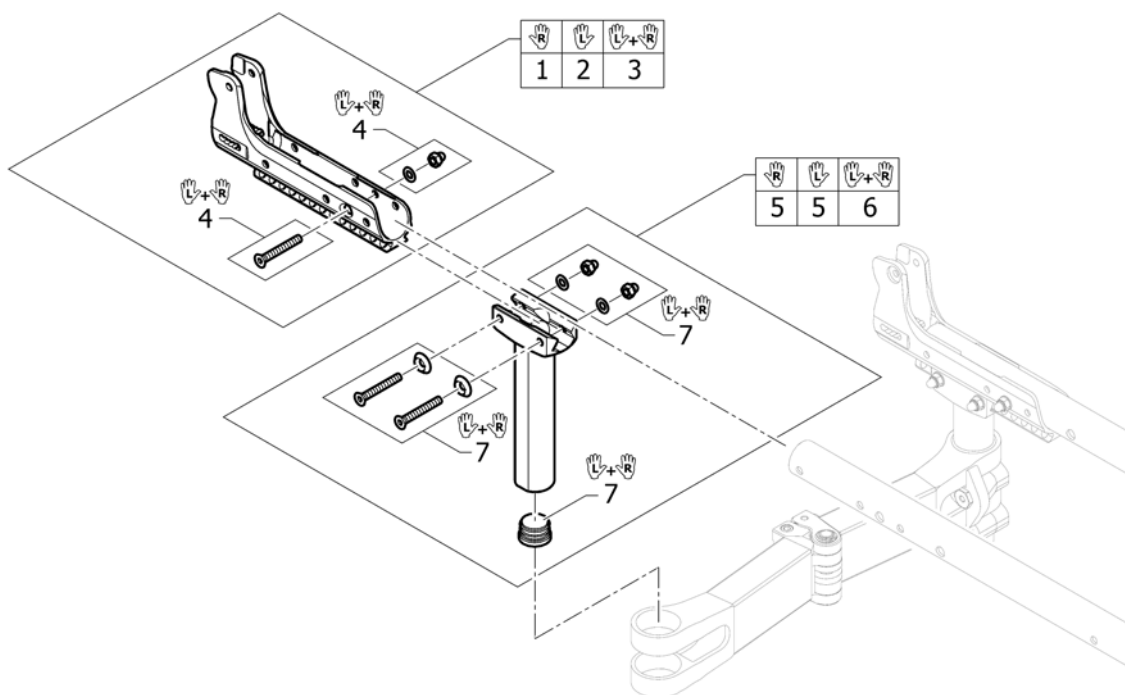

Side parts for folding unit on frame

Pos.	Part number	Description	Valid from → until	Qty
1	1588022-0004	Side support kit, right, black anodized		1
2	1588023-0004	Side support kit, left, black anodized		1
3	1588024-0004	Side support kit, pair, black anodized		1
4	1588008	Fixation kit for frame in side support		1
5	SP1638131	Vertical brace with position, complete		2
6	SP1642957	Vertical brace with position, complete, pair		1
7	1588011	Fixation kit for vertical brace		1