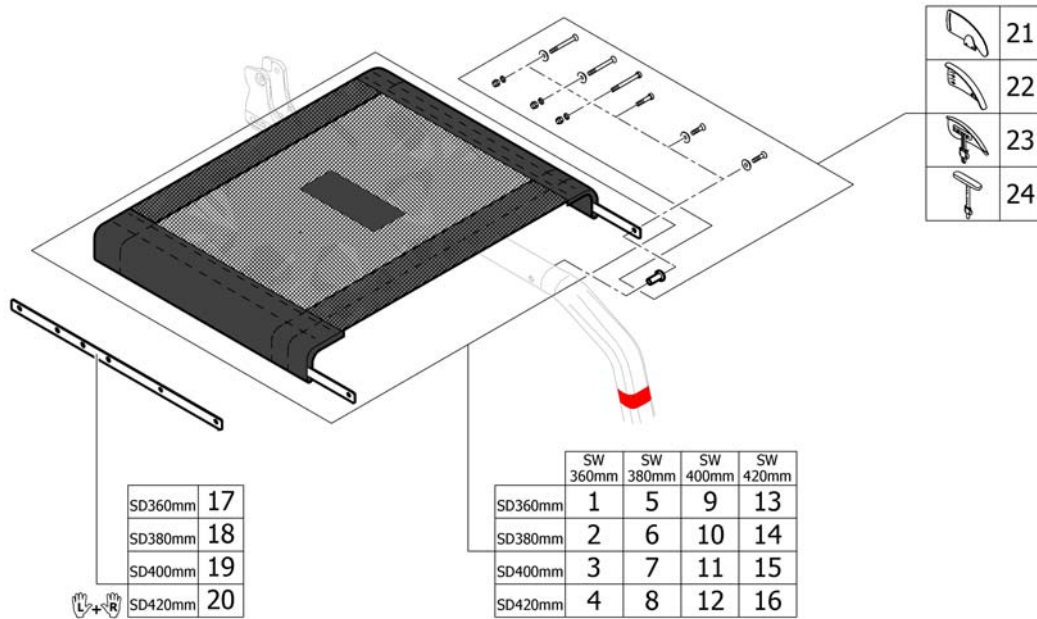

Seat cover light

Pos.	Part number	Description	Valid from → until	Qty
1	1583419	Seat cover light complete SB36 ST36		1
2	1583420	Seat cover light complete SB36 ST38		1
3	1583421	Seat cover light complete SB36 ST40		1
4	1583422	Seat cover light complete SB36 ST42		1
5	1583423	Seat cover light complete SB38 ST36		1
6	1583424	Seat cover light complete SB38 ST38		1
7	1583425	Seat cover light complete SB38 ST40		1
8	1583426	Seat cover light complete SB38 ST42		1
9	1583427	Seat cover light complete SB40 ST36		1
10	1583428	Seat cover light complete SB40 ST38		1
11	1583429	Seat cover light complete SB40 ST40		1
12	1583430	Seat cover light complete SB40 ST42		1
13	1583431	Seat cover light complete SB42 ST36		1
14	1583432	Seat cover light complete SB42 ST38		1
15	1583433	Seat cover light complete SB42 ST40		1
16	1583434	Seat cover light complete SB42 ST42		1
17	1588193	Seat rail kit ST360mm, pair		1
18	1588194	Seat rail kit ST380mm, pair		1
19	1588195	Seat rail kit ST400mm, pair		1
20	1588196	Seat rail kit ST420mm, pair		1
21	-	Fixation seat cover with clothes-guard		1
22	-	Fixation seat cover with mudguard fixe		1
23	-	Fixation seat cover with mudguard removable		1
24	-	Fixation seat cover with siderest		1