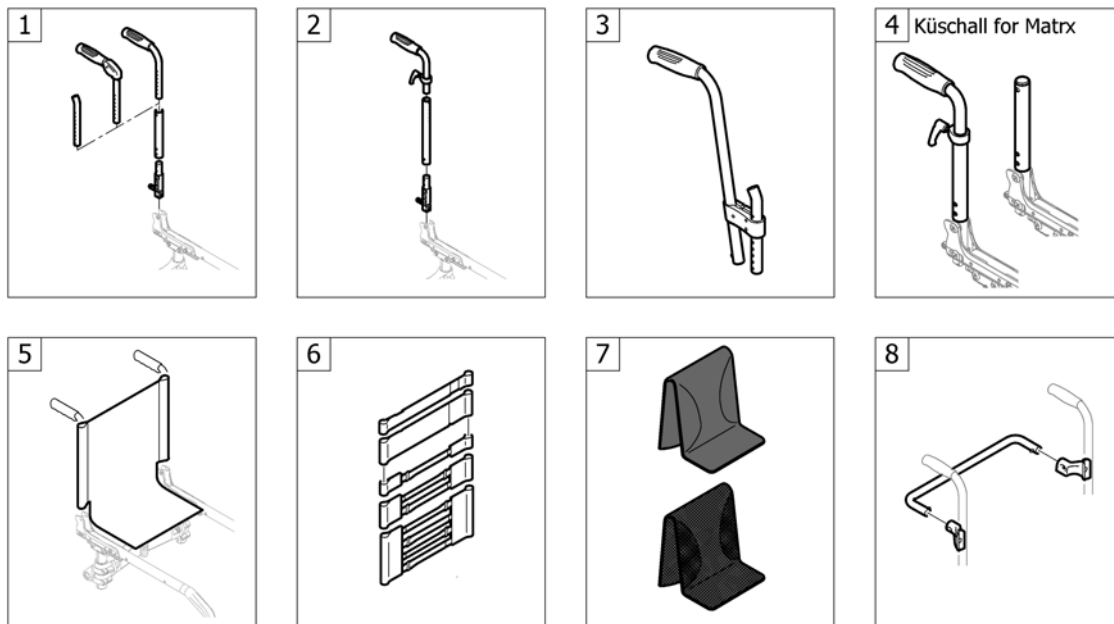

BACKREST

Pos.	Part number	Description	Valid from → until	Qty
1	-	Push handles to standard backrest		1
2	-	Push handles height adjustable		1
3	-	Push handles, height adjustable, rear set		1
4	-	Küschall backrest parts for Matrix backs		1
5	-	Backrest cover, standard		1
6	-	Bands to adjustable backrest		1
7	-	Backrest cover, tension adjustable		1
8	-	Backrest stabilization bar		1