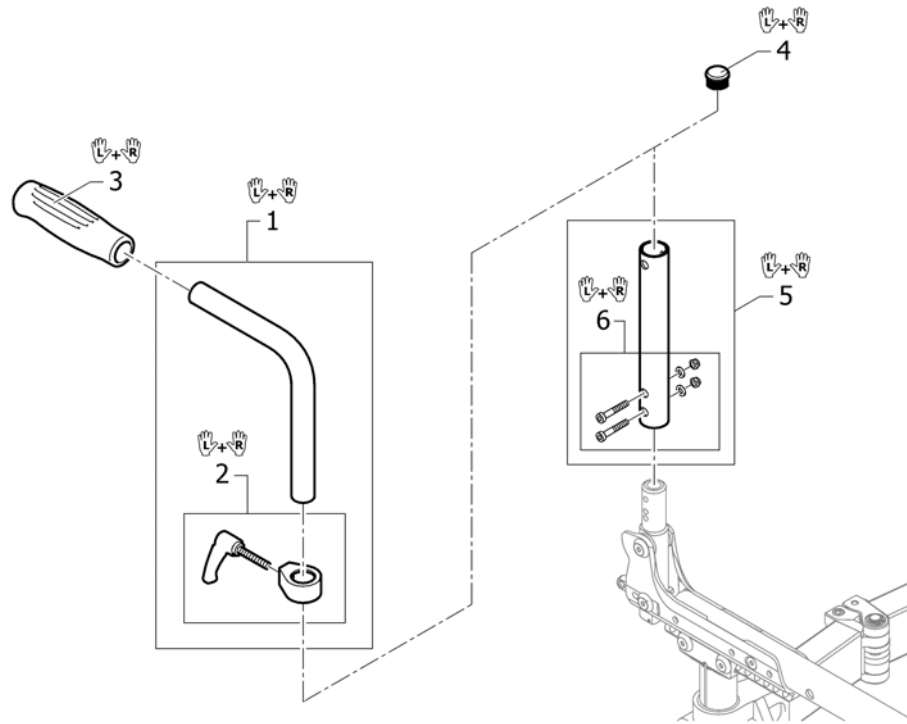

Küschall backrest parts for Matrix backs

Pos.	Part number	Description	Valid from → until	Qty
1	1438203	Height adjustable, integrated push handles standard, kit short UL/C04		1
2	1549985	Adjusting lever for height adjustable, integrated push handles, pair		1
3	1507734	Handle black, pair		1
4	1561018	Tube plug Ø24mm, pair		1
5	1588219	Intermediate tube, kit long		1
6	1540065	Screw kit for telescopic tube		1