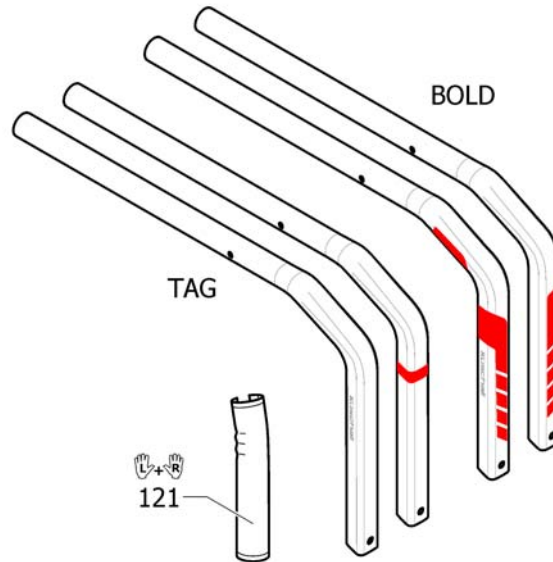

Frame Aluminium 90° short

	BOLD						TAG	
	Blue	Dark Grey	Gold	Light Grey	Red	Black	Red	Black
SD340mm	1	2	3	4	5	6	7	8
SD360mm	9	10	11	12	13	14	15	16
SD380mm	17	18	19	20	21	22	23	24
SD400mm	25	26	27	28	29	30	31	32
SD420mm	33	34	35	36	37	38	39	40
SD440mm	41	42	43	44	45	46	47	48
SD460mm	49	50	51	52	53	54	55	56
SD480mm	57	58	59	60	61	62	63	64

	BOLD						Option TAG
	Blue	Dark Grey	Gold	Light Grey	Red	Black	
SD340mm	65	66	67	68	69	70	71
SD360mm	72	73	74	75	76	77	78
SD380mm	79	80	81	82	83	84	85
SD400mm	86	87	88	89	90	91	92
SD420mm	93	94	95	96	97	98	99
SD440mm	100	101	102	103	104	105	106
SD460mm	107	108	109	110	111	112	113
SD480mm	114	115	116	117	118	119	120

Frames 90° Short

Pos.	Part number	Description	Valid from → until	Qty
1	SP1659041-0464	Frame 90° SD340mm, short, left, Space black with decal Bold blue		1
1	SP1659041-0465	Frame 90° SD340mm, short, left, Anthracite grey with decal Bold blue		1
1	SP1659041-0466	Frame 90° SD340mm, short, left, Pure white with decal Bold blue		1
1	SP1659041-0467	Frame 90° SD340mm, short, left, Carmine red with decal Bold blue		1
1	SP1659041-0468	Frame 90° SD340mm, short, left, Azure blue with decal Bold blue		1
2	SP1659042-0464	Frame 90° SD340mm, short, left, Space black with decal Bold dark grey		1
2	SP1659042-0465	Frame 90° SD340mm, short, left, Anthracite grey with decal Bold dark grey		1
2	SP1659042-0466	Frame 90° SD340mm, short, left, Pure white with decal Bold dark grey		1
2	SP1659042-0467	Frame 90° SD340mm, short, left, Carmine red with decal Bold dark grey		1
2	SP1659042-0468	Frame 90° SD340mm, short, left, Azure blue with decal Bold dark grey		1
3	SP1659043-0464	Frame 90° SD340mm, short, left, Space black with decal Bold gold		1
3	SP1659043-0465	Frame 90° SD340mm, short, left, Anthracite grey with decal Bold gold		1
3	SP1659043-0466	Frame 90° SD340mm, short, left, Pure white with decal Bold gold		1
3	SP1659043-0467	Frame 90° SD340mm, short, left, Carmine red with decal Bold gold		1
3	SP1659043-0468	Frame 90° SD340mm, short, left, Azure blue with decal Bold gold		1
4	SP1659044-0464	Frame 90° SD340mm, short, left, Space black with decal Bold light grey		1
4	SP1659044-0465	Frame 90° SD340mm, short, left, Anthracite grey with decal Bold light grey		1
4	SP1659044-0467	Frame 90° SD340mm, short, left, Carmine red with decal Bold light grey		1
4	SP1659044-0468	Frame 90° SD340mm, short, left, Azure blue with decal Bold light grey		1
5	SP1659045-0464	Frame 90° SD340mm, short, left, Space black with decal Bold red		1
5	SP1659045-0465	Frame 90° SD340mm, short, left, Anthracite grey with decal Bold red		1
5	SP1659045-0466	Frame 90° SD340mm, short, left, Pure white with decal Bold red		1
5	SP1659045-0467	Frame 90° SD340mm, short, left, Carmine red with decal Bold red		1
5	SP1659045-0468	Frame 90° SD340mm, short, left, Azure blue with decal Bold red		1
6	SP1659046-0464	Frame 90° SD340mm, short, left, Space black with decal Bold black		1
6	SP1659046-0465	Frame 90° SD340mm, short, left, Anthracite grey with decal Bold black		1
6	SP1659046-0466	Frame 90° SD340mm, short, left, Pure white with decal Bold black		1
6	SP1659046-0467	Frame 90° SD340mm, short, left, Carmine red with decal Bold black		1
6	SP1659046-0468	Frame 90° SD340mm, short, left, Azure blue with decal Bold black		1
7	SP1659047-0464	Frame 90° SD340mm, short, left, Space black with decal TAG red		1
7	SP1659047-0465	Frame 90° SD340mm, short, left, Anthracite grey with decal TAG red		1