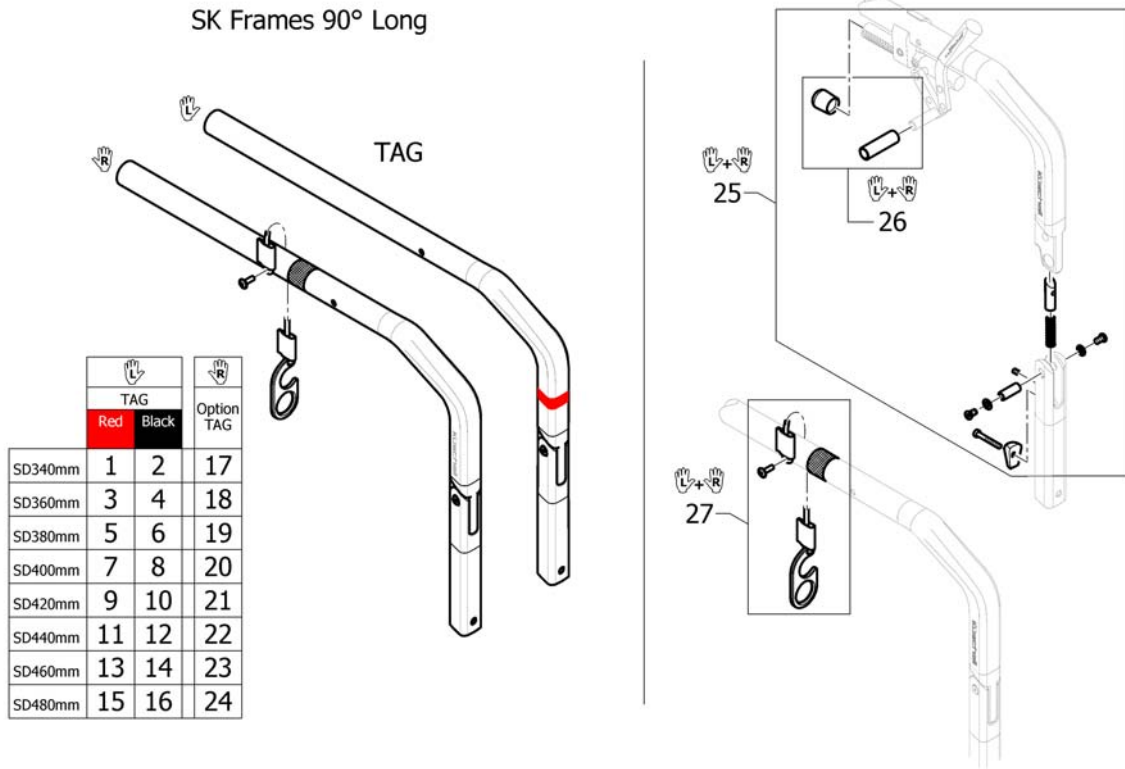

SK option: folding front frame 90°, long

Pos.	Part number	Description	Valid from → until	Qty
1	SP1659182-0464	Folding front frame 90° SD340mm, long, left, Space black with decal TAG red		1
1	SP1659182-0465	Folding front frame 90° SD340mm, long, left, Anthracite grey with decal TAG red		1
1	SP1659182-0466	Folding front frame 90° SD340mm, long, left, Pure white with decal TAG red		1
1	SP1659182-0467	Folding front frame 90° SD340mm, long, left, Carmine red with decal TAG red		1
1	SP1659182-0468	Folding front frame 90° SD340mm, long, left, Azure blue with decal TAG red		1
1	SP1659182-0185	Folding front frame 90° SD340mm, long, left, Dynamite orange with decal TAG red		1
1	SP1659182-0419	Folding front frame 90° SD340mm, long, left, Silver grey with decal TAG red		1
1	SP1659182-0450	Folding front frame 90° SD340mm, long, left, Smokey grey with decal TAG red		1
1	SP1659182-0469	Folding front frame 90° SD340mm, long, left, Ruby red with decal TAG red		1
1	SP1659182-0470	Folding front frame 90° SD340mm, long, left, Ferrite with decal TAG red		1
1	SP1659182-0471	Folding front frame 90° SD340mm, long, left, Slate metallic with decal TAG red		1
1	SP1659182-0472	Folding front frame 90° SD340mm, long, left, Forest green with decal TAG red		1
1	SP1659182-5969	Folding front frame 90° SD340mm, long, left, Royal blue with decal TAG red		1
1	SP1659182-9005	Folding front frame 90° SD340mm, long, left, Glossy black with decal TAG red		1
2	SP1659183-0464	Folding front frame 90° SD340mm, long, left, Space black with decal TAG black		1
2	SP1659183-0465	Folding front frame 90° SD340mm, long, left, Anthracite grey with decal TAG black		1
2	SP1659183-0466	Folding front frame 90° SD340mm, long, left, Pure white with decal TAG black		1
2	SP1659183-0467	Folding front frame 90° SD340mm, long, left, Carmine red with decal TAG black		1