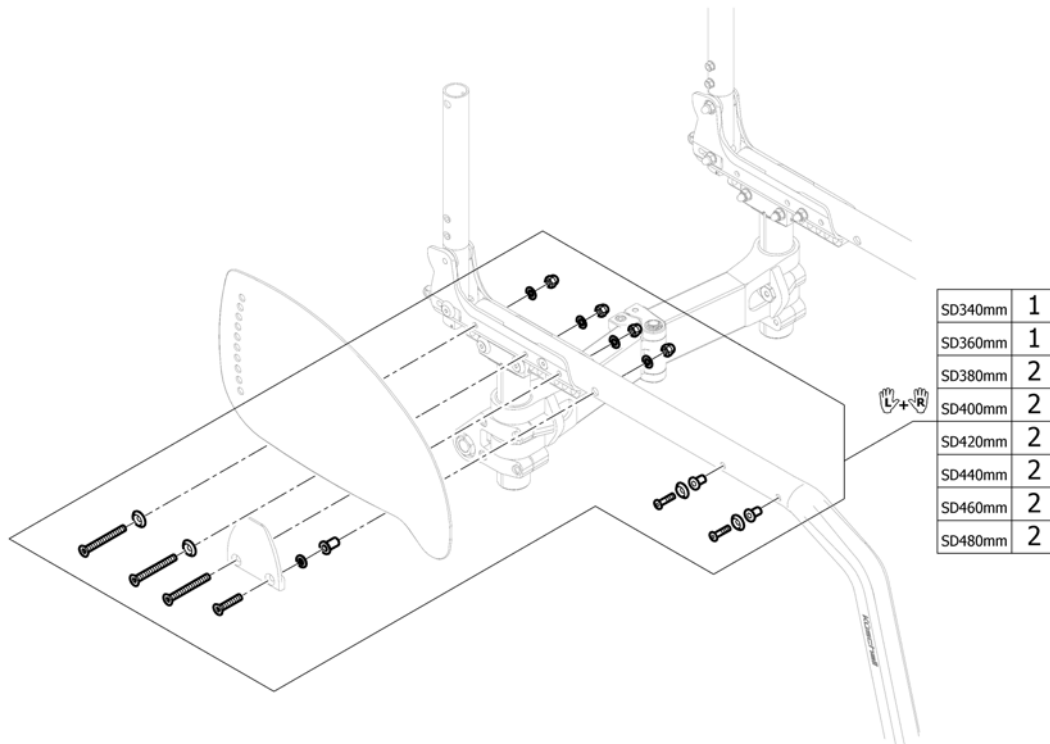

Fixation seat cover with clothes-guard

Pos.	Part number	Description	Valid from → until	Qty
1	1588204	Fixation kit seat cover, Alu or titane frame with clothes-guard, ST34-36		1
2	1588208	Fixation kit seat cover, Alu or titane frame with clothes-guard, ST38-48		1