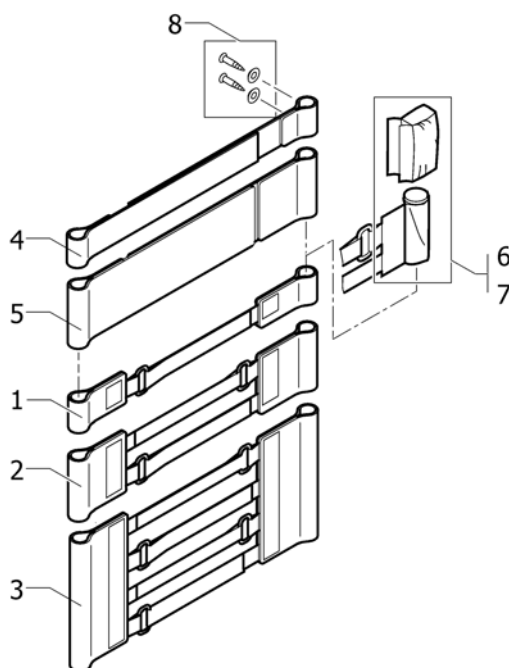

Bands to adjustable backrest

Pos.	Part number	Description	Valid from → until	Qty
1	1513167	Velcro adjustment part with 1 strap, pair		2
2	1513168	Velcro adjustment strap with 2 straps, pair		2
3	1513169	Velcro adjustment strap with 4 straps, pair		2
4	1513170	Backrest band 2 parts, width: 5cm		1
5	1513171	Backrest band 2 parts, width: 10cm		1
6	1513172	Velcro end part, 5 cm		1
7	1513173	Velcro end part, 10cm		1
8	1432083	Fixation kit for backrest band		1