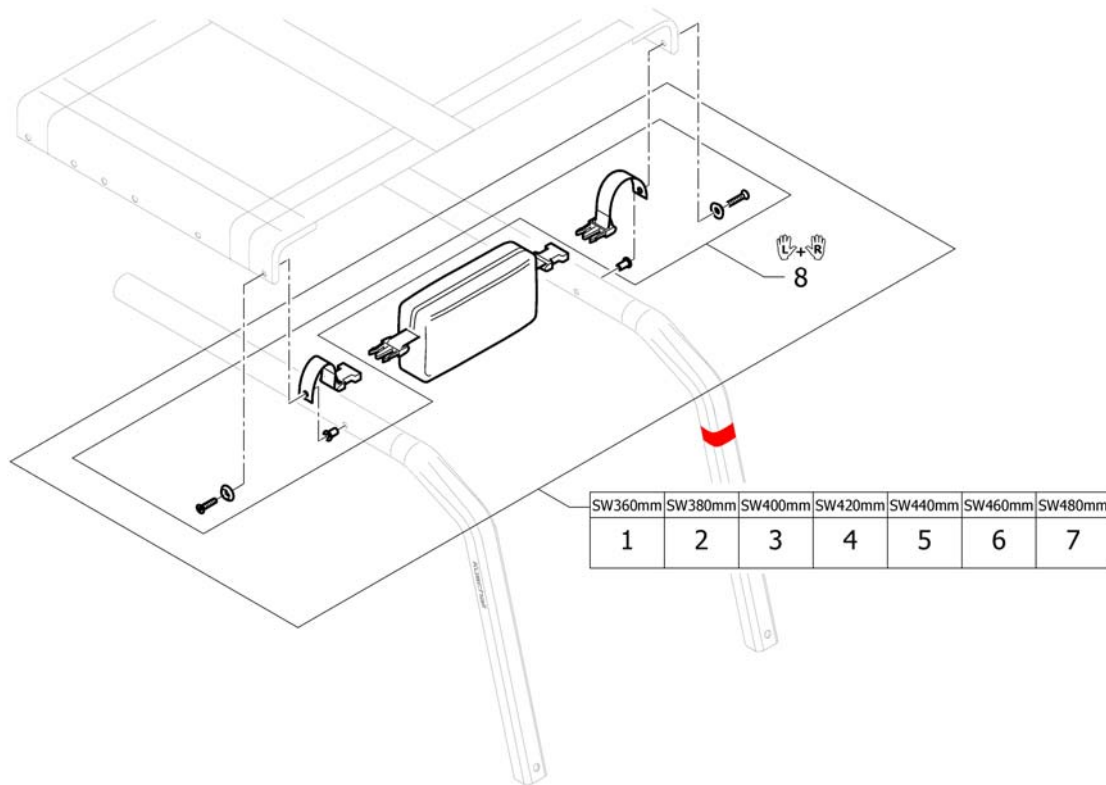

Seat bag

Pos.	Part number	Description	Valid from → until	Qty
1	SP1589933	Seat bag SB360mm.		1
2	SP1589934	Seat bag SB380mm.		1
3	SP1589935	Seat bag SB400mm.		1
4	SP1589936	Seat bag SB420mm.		1
5	SP1589937	Seat bag SB440mm.		1
6	SP1589938	Seat bag SB460mm.		1
7	SP1589942	Seat bag SB480mm.		1
8	SP1589943	Fixing clip, kit		1