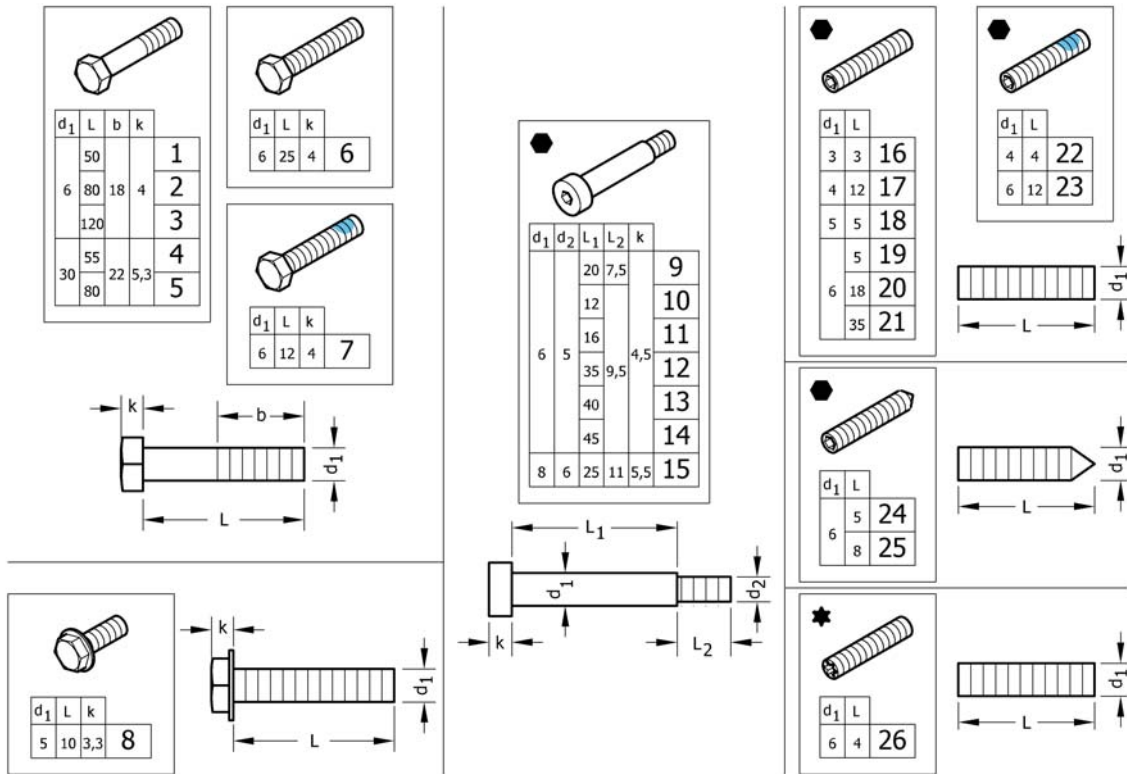

Hex-head screws, diverse, ...

Pos.	Part number	Description	Valid from → until	Qty
1	1579276	Hex head bolts partially threaded, Black, M6x50, kit 10 Pcs. <i>Replaces 101.1134 (10x)</i>		1
2	1579277	Hex head bolts partially threaded, Black, M6x80, kit 10 Pcs. <i>Replaces 1438508 (10x)</i>		1
3	1579278	Hex head bolts partially threaded, Black, M6x120, kit 10 Pcs. <i>Replaces 1438509 (10x)</i>		1
4	1579279	Hex head bolts partially threaded, Black, M8x55, kit 10 Pcs. <i>Replaces 101.1174 (10x)</i>		1
5	1579280	Hex head bolts partially threaded, Black, M8x80, kit 10 Pcs. <i>Replaces 101.1179 (10x)</i>		1
6	1579281	Hex head screws fully threaded, Black, M6x25, kit 10 Pcs. <i>Replaces 1437299 (10x)</i>		1
7	1579282	Hex head screws fully threaded, Black, TufLok, M6x12, kit 10 Pcs. <i>Replaces 1564245 (10x)</i>		1
8	1579283	Hex flange head machine screws with flange Black, M5x10, kit 10 Pcs. <i>Replaces 107.1014 (10x)</i>		1
9	1579295	Hex socket head shoulder bolts, Black, Ø6x20 /M5, kit 4 Pcs. <i>Replaces 1488934-0003 (4x)</i>		1
10	1579296	Hex socket head shoulder bolts, Black, Ø6x12 /M5, kit 4 Pcs. <i>Replaces 1564246 (4x)</i>		1
11	1579297	Hex socket head shoulder bolts, Black, Ø6x16 /M5, kit 4 Pcs. <i>Replaces 1529291 (4x)</i>		1
12	1579298	Hex socket head shoulder bolts, Black, Ø6x35 /M5, kit 4 Pcs. <i>Replaces 1496034 (4x)</i>		1
13	1579299	Hex socket head shoulder bolts, Black, Ø6x40 /M5, kit 4 Pcs. <i>Replaces 107.1023 (4x)</i>		1
14	1579300	Hex socket head shoulder bolts, Black, Ø6x45 /M5, kit 4 Pcs. <i>Replaces 1496030 (4x)</i>		1
15	1579301	Hex socket head shoulder bolts, Black, Ø8x25 /M6, kit 4 Pcs. <i>Replaces ZM008252A (4x)</i>		1
16	1579284	Hex socket set screws with flat point, Black, M3x3, kit 25 Pcs. <i>Replaces 116.1001 (25x)</i>		1
17	1579285	Hex socket set screws with flat point, Black, M4x12, kit 25 Pcs. <i>Replaces 116.1046 (25x)</i>		1
18	1579286	Hex socket set screws with flat point, zinc plated blue, M5x5, kit 25 Pcs. <i>Replaces 116.1081 (25x)</i>		1