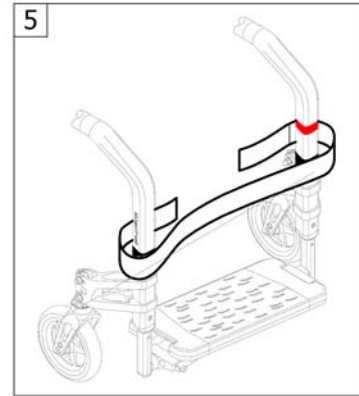

FOOTREST

Pos.	Part number	Description	Valid from → until	Qty
1	-	Footrest standard		1
2	-	Footrest standard for adducted frame		1
3	-	Footrest standard highmounted		1
4	-	Footrest standard highmounted for adducted frame		1
5	-	Calf strap		1