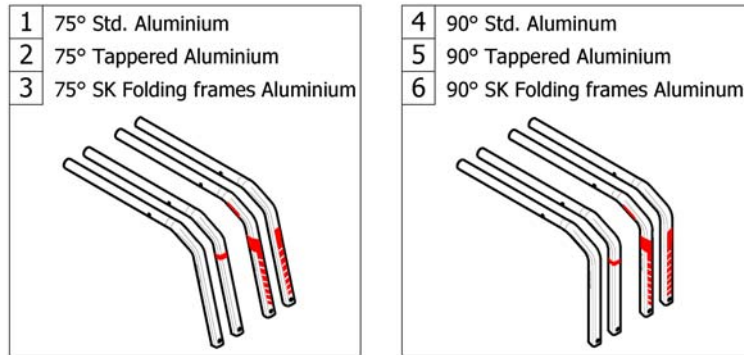

CHASSIS

Pos.	Part number	Description	Valid from → until	Qty
1	-	Frame Aluminium 75° standard		1
2	-	Frame Aluminium 75° adducted		1
3	-	SK option: folding front frame 75°		1
4	-	Frame Aluminium 90° standard		1
5	-	Frame Aluminium 90° adducted		1
6	-	SK option: folding front frame 90°		1
7	-	Folding unit		1
8	-	Side parts for folding unit on frame		1
9	-	Rear wheel fixation		1