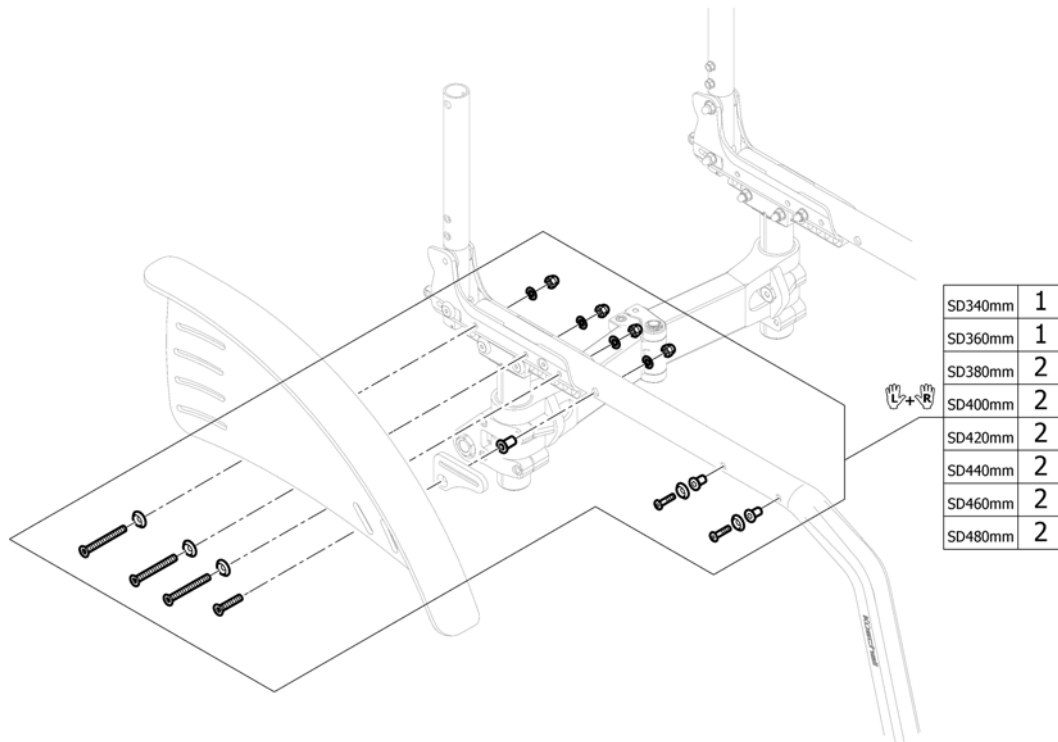

Fixation seat cover with mudguard fixe

Pos.	Part number	Description	Valid from → until	Qty
1	1588207	Fixation kit seat cover, Alu or titane frame with mudguard fixe, ST34-36		1
2	1588211	Fixation kit seat cover, Alu or titane frame with mudguard fixe, ST38-48		1