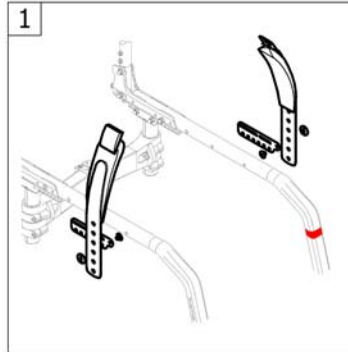

SAFETY OPTIONS

Pos.	Part number	Description	Valid from → until	Qty
1	-	Bodypoint posture belt		1

Bodypoint posture belt

Pos.	Part number	Description	Valid from → until	Qty
1	SP1659551	Bodypoint posture belt S		1
2	SP1659552	Bodypoint posture belt M		1
3	SP1659553	Bodypoint posture belt L		1