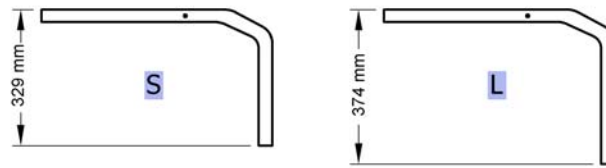

Frame Aluminium 90° standard

Frames 90°

Front Wheel Size	Short Frame						Long Frame					
	SD340mm - SD380mm			SD400mm - SD480mm			SD340mm - SD380mm			SD400mm - SD480mm		
	3"	4"	5"	3"	4"	5"	3"	4"	5"	3"	4"	5"
FSTF 450mm	S	S	S	S	S	S	L	L	L	L	L	L
FSTF 460mm	S	S	S	S	S	S	L	L	L	L	L	L
FSTF 470mm	S	S	S	S	S	S	L	L	L	L	L	L
FSTF 480mm	S	S	S	S	S	S	L	L	L	L	L	L
FSTF 490mm	x	S	S	S	S	S	L	L	L	L	L	L
FSTF 500mm	x	x	S	x	S	S	L	L	L	L	L	L
FSTF 510mm	x	x	x	x	x	S	L	L	L	L	L	L
FSTF 520mm	x	x	x	x	x	x	L	L	L	L	L	L
FSTF 530mm	x	x	x	x	x	x	x	L	L	L	L	L
FSTF 540mm	x	x	x	x	x	x	x	x	L	x	L	L

Pos.	Part number	Description	Valid from → until	Qty
S	-	Frame Aluminium 90° short		1
L	-	Frame Aluminium 90° long		1