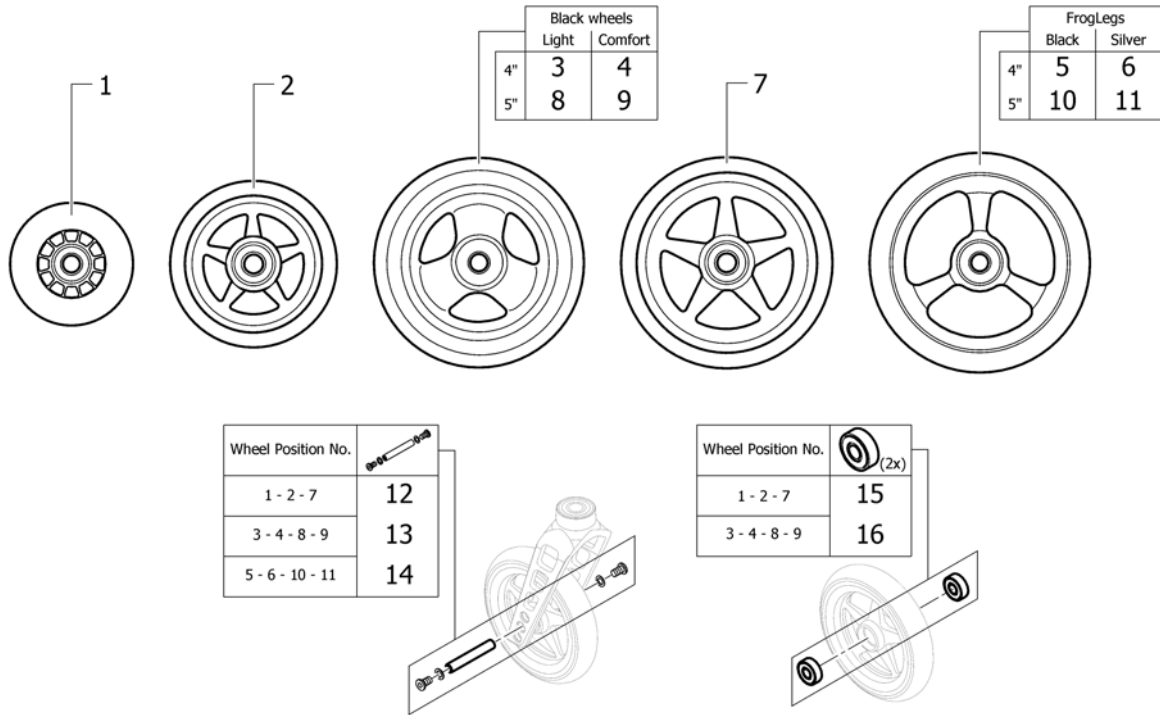

Front wheels

Pos.	Part number	Description	Valid from → until	Qty
1	1513180	3" Sports wheel, transparent		1
2	1513183-0004	4" Starec wheel, black anodized		1
3	SP1638070	4" Everyday wheel, black PU, pair		1
4	SP1638072	4" Comfort wheel, black PU, pair		1
5	SP1638082	4" x1.42 (36mm) FrogLegs EPIC Aluminum Wide Softroll Caster - Black hub		1
6	SP1638083	4" x1.42 (36mm) FrogLegs EPIC Aluminum Wide Softroll Caster - Silver hub		1
7	1513187-0004	5" Starec wheel, black anodized		1
8	SP1638071	5" Everyday wheel, black PU, pair		1
9	SP1638073	5" Comfort wheel, black PU, pair		1
10	SP1638084	5" x1.42 (36mm) FrogLegs EPIC Aluminum Wide Softroll Caster - Black hub		1
11	SP1638085	5" x1.42 (36mm) FrogLegs EPIC Aluminum Wide Softroll Caster - Silver hub		1
12	1420972	Axle set complete 3" Sport / 4" and 5" Starec / 4" Skater wheel		2
13	1570108	Axle set without spacer		2
14	SP1638076	Axle set complete 4" and 5" FrogLegs wheels		2
15	1570104	Ball bearing 608-2RS 8/22*7, pair		2
16	1570105	Ball bearing 6000-2RS, pair		2