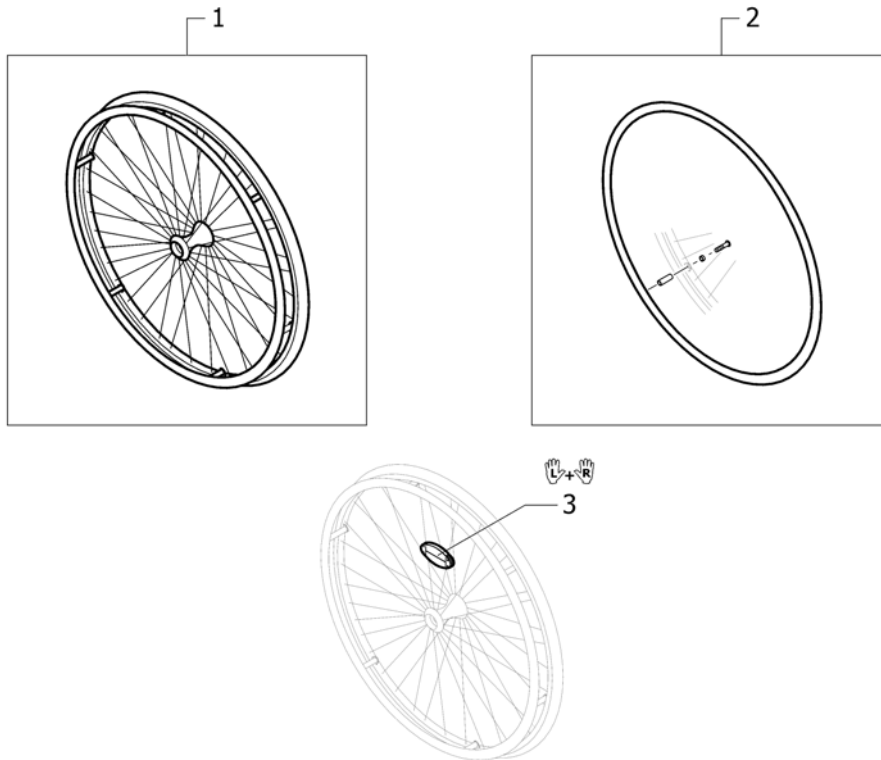

Active wheel

Pos.	Part number	Description	Valid from → until	Qty
1	1583058	Rear wheel 24" active		2
2	1583059	Handrim 24" Alu incl. Fixation kit for rear wheel 24" Active		2
3	1571073	Spokereflection, pair		1