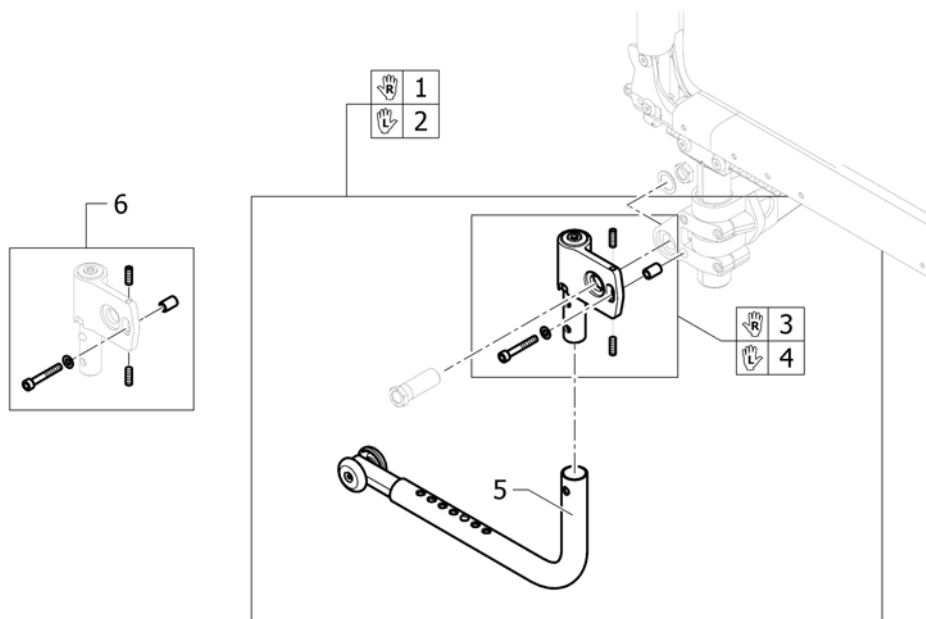

Antitipper

Pos.	Part number	Description	Valid from → until	Qty
1	1588417	Antitipper complete right		1
2	1588418	Antitipper complete left		1
3	1588419	Antitipper holder right complete		1
4	1588776	Antitipper holder left complete		1
5	1588777	Antitipper tube complete		1
6	1588798	Fixation kit to antitipper		1