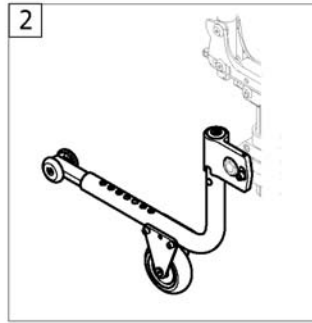

OPTIONS & ACCESSORIES

Pos.	Part number	Description	Valid from → until	Qty
1	-	Antitipper		1
2	-	Transit wheel		1
3	-	Tipper aid		1
4	-	Cane holder		1
5	-	Transport bag		1
6	-	Chair accessories		1
7	-	Fixation: screws, ...		1