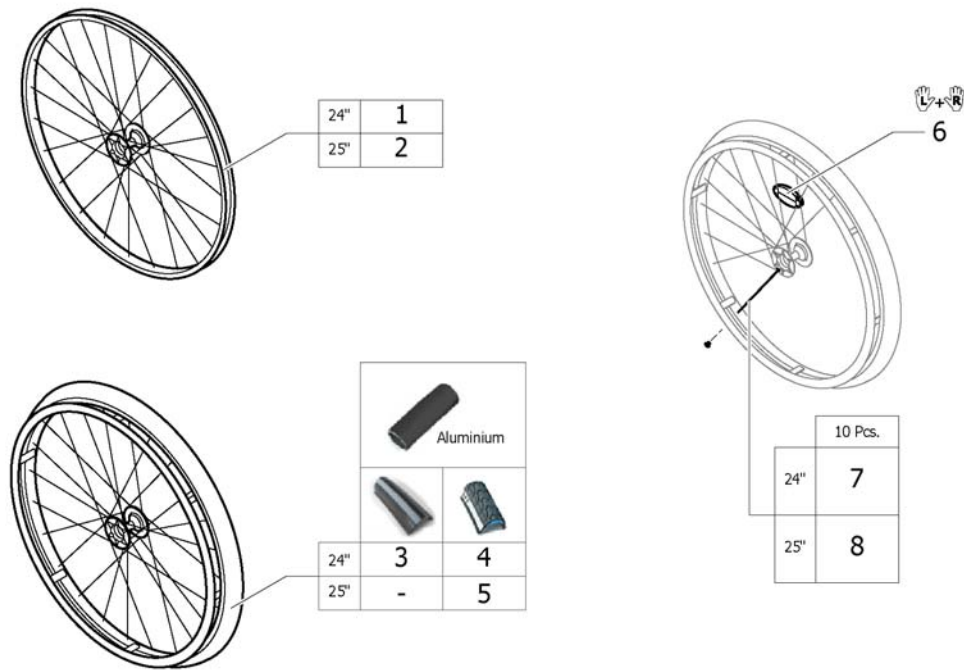

High Performance wheel

Pos.	Part number	Description	Valid from → until	Qty
1	1517723-0004	Wheel 24", High Performance, black, without handrim, without tyre		2
2	1562937-0004	Wheel 25", High Performance, black, without handrim, without tyre		2
3	SP1601752-0004	Rear wheel 24" High Performance black anodized, handrim alu black, Rightrun black/grey		2
4	1562670-0004	Wheel 24", High Performance, black, handrim aluminium black, tyre Marathon Evolution		2
5	1562669-0004	Wheel 25", High Performance, black, handrim aluminium black, tyre Marathon Evolution		2
6	1571073	Spokereflection, pair		1
7	1578867	Spokes kit for High Performance wheel 24", 10 Pcs.		1
8	1578868	Spokes kit for High Performance wheel 25", 10 Pcs.		1