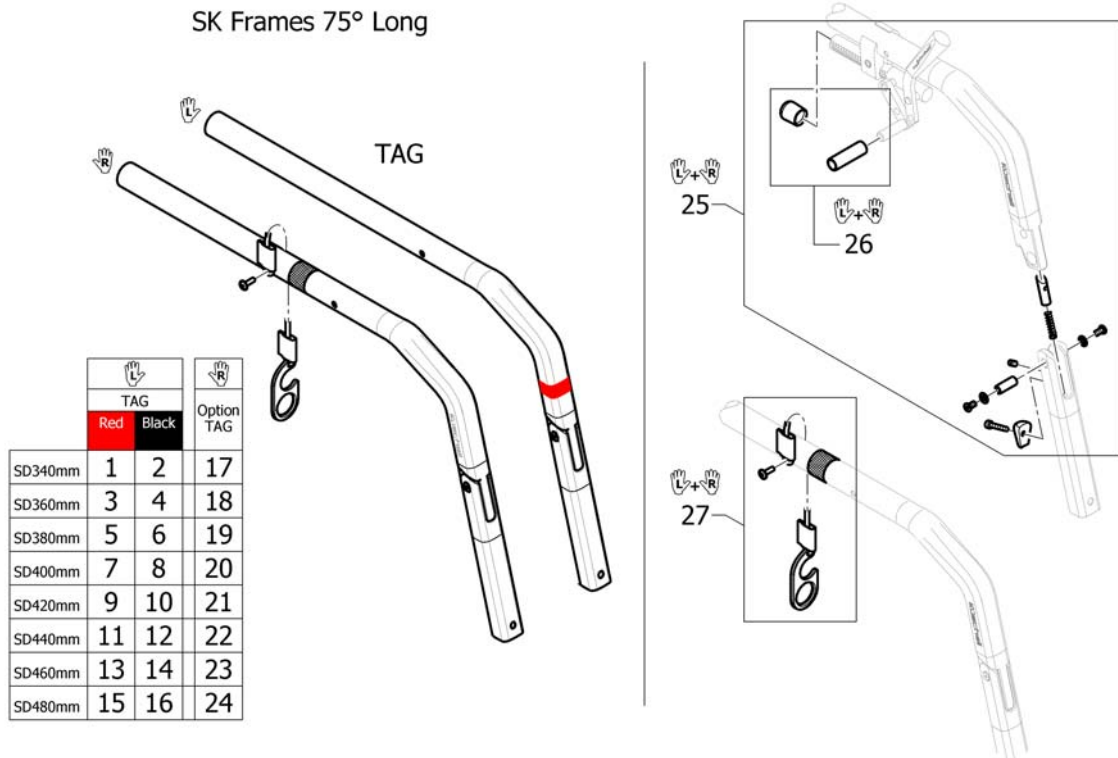

SK option: folding front frame 75°, long

Pos.	Part number	Description	Valid from → until	Qty
1	SP1659152-0464	Folding front frame 75° SD340mm, long, left, Space black with decal TAG red		1
1	SP1659152-0465	Folding front frame 75° SD340mm, long, left, Anthracite grey with decal TAG red		1
1	SP1659152-0466	Folding front frame 75° SD340mm, long, left, Pure white with decal TAG red		1
1	SP1659152-0467	Folding front frame 75° SD340mm, long, left, Carmine red with decal TAG red		1
1	SP1659152-0468	Folding front frame 75° SD340mm, long, left, Azure blue with decal TAG red		1
1	SP1659152-0185	Folding front frame 75° SD340mm, long, left, Dynamite orange with decal TAG red		1
1	SP1659152-0419	Folding front frame 75° SD340mm, long, left, Silver grey with decal TAG red		1
1	SP1659152-0450	Folding front frame 75° SD340mm, long, left, Smokey grey with decal TAG red		1
1	SP1659152-0469	Folding front frame 75° SD340mm, long, left, Ruby red with decal TAG red		1
1	SP1659152-0470	Folding front frame 75° SD340mm, long, left, Ferrite with decal TAG red		1
1	SP1659152-0471	Folding front frame 75° SD340mm, long, left, Slate metallic with decal TAG red		1
1	SP1659152-0472	Folding front frame 75° SD340mm, long, left, Forest green with decal TAG red		1
1	SP1659152-5969	Folding front frame 75° SD340mm, long, left, Royal blue with decal TAG red		1
1	SP1659152-9005	Folding front frame 75° SD340mm, long, left, Glossy black with decal TAG red		1
2	SP1659153-0464	Folding front frame 75° SD340mm, long, left, Space black with decal TAG black		1
2	SP1659153-0465	Folding front frame 75° SD340mm, long, left, Anthracite grey with decal TAG black		1
2	SP1659153-0466	Folding front frame 75° SD340mm, long, left, Pure white with decal TAG black		1
2	SP1659153-0467	Folding front frame 75° SD340mm, long, left, Carmine red with decal TAG black		1