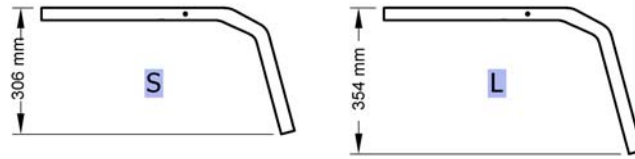

Frames 75°

Front Wheel Size	Short Frame						Long Frame					
	SD340mm - SD380mm			SD400mm - SD480mm			SD340mm - SD380mm			SD400mm - SD480mm		
	3"	4"	5"	3"	4"	5"	3"	4"	5"	3"	4"	5"
FSTF 450mm	S	S	S	S	S	S	L	L	L	L	L	L
FSTF 460mm	S	S	S	S	S	S	L	L	L	L	L	L
FSTF 470mm	S	S	S	S	S	S	L	L	L	L	L	L
FSTF 480mm	S	S	S	S	S	S	L	L	L	L	L	L
FSTF 490mm	x	S	S	S	S	S	L	L	L	L	L	L
FSTF 500mm	x	x	S	x	S	S	L	L	L	L	L	L
FSTF 510mm	x	x	x	x	x	S	L	L	L	L	L	L
FSTF 520mm	x	x	x	x	x	x	L	L	L	L	L	L
FSTF 530mm	x	x	x	x	x	x	x	L	L	L	L	L
FSTF 540mm	x	x	x	x	x	x	x	x	L	x	L	L

Pos.	Part number	Description	Valid from → until	Qty
S	-	Frame Aluminium 75° short		1
L	-	Frame Aluminium 75° long		1