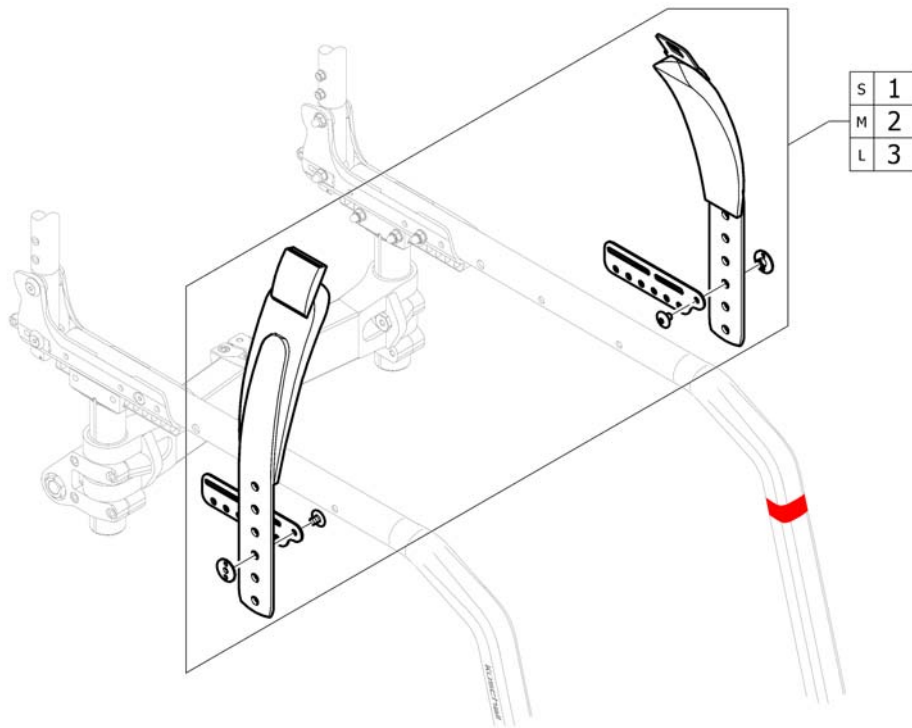

SAFETY OPTIONS

Pos.	Part number	Description	Valid from → until	Qty
1	-	Bodypoint posture belt		1

Bodypoint posture belt

Pos.	Part number	Description	Valid from → until	Qty
1	SP1659551	Bodypoint posture belt S		1
2	SP1659552	Bodypoint posture belt M		1
3	SP1659553	Bodypoint posture belt L		1