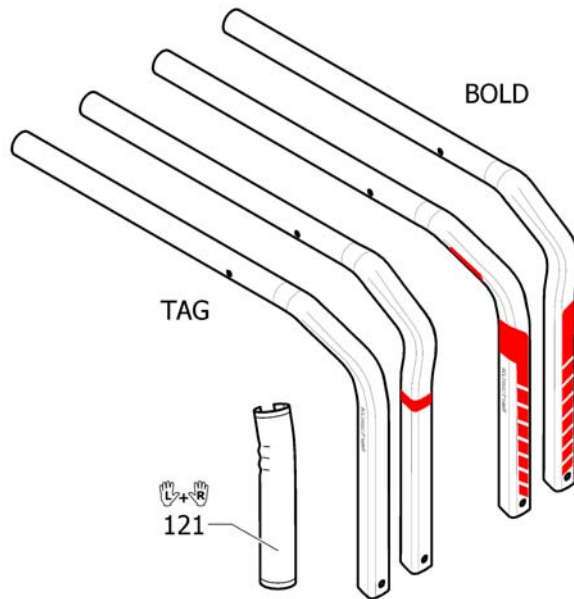

Frame Aluminium 90° adducted, long

	BOLD						TAG	
	Blue	Dark Grey	Gold	Light Grey	Red	Black	Red	Black
SD340mm	1	2	3	4	5	6	7	8
SD360mm	9	10	11	12	13	14	15	16
SD380mm	17	18	19	20	21	22	23	24
SD400mm	25	26	27	28	29	30	31	32
SD420mm	33	34	35	36	37	38	39	40
SD440mm	41	42	43	44	45	46	47	48
SD460mm	49	50	51	52	53	54	55	56
SD480mm	57	58	59	60	61	62	63	64

	BOLD						Option TAG
	Blue	Dark Grey	Gold	Light Grey	Red	Black	Option TAG
SD340mm	65	66	67	68	69	70	71
SD360mm	72	73	74	75	76	77	78
SD380mm	79	80	81	82	83	84	85
SD400mm	86	87	88	89	90	91	92
SD420mm	93	94	95	96	97	98	99
SD440mm	100	101	102	103	104	105	106
SD460mm	107	108	109	110	111	112	113
SD480mm	114	115	116	117	118	119	120

Frames Adducted 90° Long

Pos.	Part number	Description	Valid from → until	Qty
1	SP1659116-0464	Frame 90° adducted SD340mm, long, left, Space black with decal Bold blue		1
1	SP1659116-0465	Frame 90° adducted SD340mm, long, left, Anthracite grey with decal Bold blue		1
1	SP1659116-0466	Frame 90° adducted SD340mm, long, left, Pure white with decal Bold blue		1
1	SP1659116-0467	Frame 90° adducted SD340mm, long, left, Carmine red with decal Bold blue		1
1	SP1659116-0468	Frame 90° adducted SD340mm, long, left, Azure blue with decal Bold blue		1
2	SP1659117-0464	Frame 90° adducted SD340mm, long, left, Space black with decal Bold dark grey		1
2	SP1659117-0465	Frame 90° adducted SD340mm, long, left, Anthracite grey with decal Bold dark grey		1
2	SP1659117-0466	Frame 90° adducted SD340mm, long, left, Pure white with decal Bold dark grey		1
2	SP1659117-0467	Frame 90° adducted SD340mm, long, left, Carmine red with decal Bold dark grey		1
2	SP1659117-0468	Frame 90° adducted SD340mm, long, left, Azure blue with decal Bold dark grey		1
3	SP1659118-0464	Frame 90° adducted SD340mm, long, left, Space black with decal Bold gold		1
3	SP1659118-0465	Frame 90° adducted SD340mm, long, left, Anthracite grey with decal Bold gold		1
3	SP1659118-0466	Frame 90° adducted SD340mm, long, left, Pure white with decal Bold gold		1
3	SP1659118-0467	Frame 90° adducted SD340mm, long, left, Carmine red with decal Bold gold		1
3	SP1659118-0468	Frame 90° adducted SD340mm, long, left, Azure blue with decal Bold gold		1
4	SP1659119-0464	Frame 90° adducted SD340mm, long, left, Space black with decal Bold light grey		1
4	SP1659119-0465	Frame 90° adducted SD340mm, long, left, Anthracite grey with decal Bold light grey		1
4	SP1659119-0467	Frame 90° adducted SD340mm, long, left, Carmine red with decal Bold light grey		1
4	SP1659119-0468	Frame 90° adducted SD340mm, long, left, Azure blue with decal Bold light grey		1