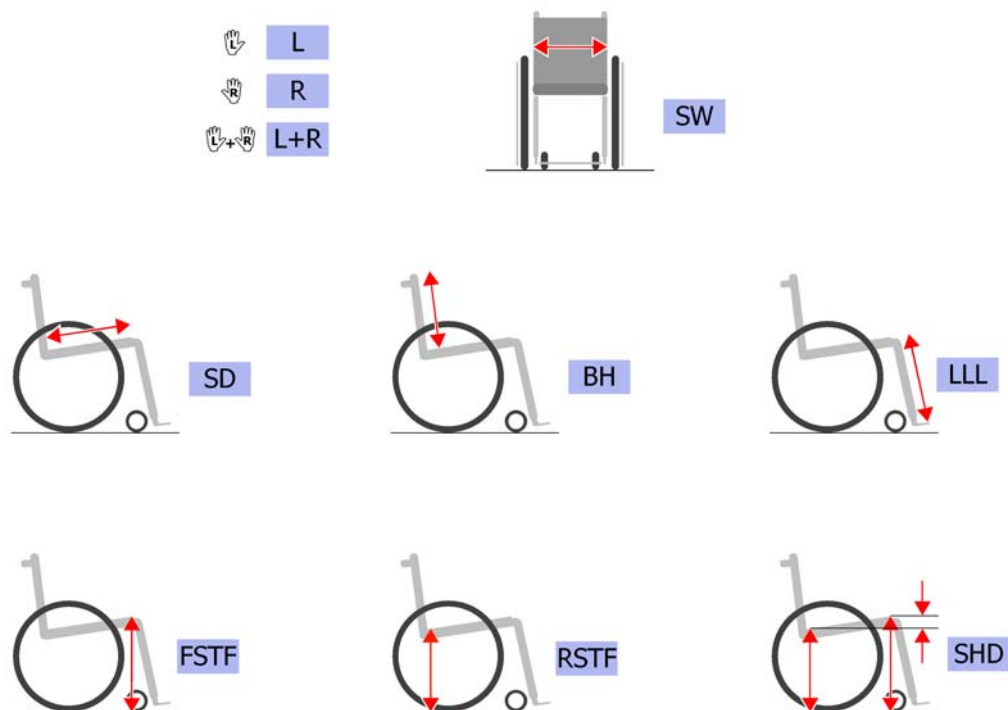

Abbreviations

Pos.	Part number	Description	Valid from → until	Qty
L	-	Left side (sitting in the wheelchair)		0
R	-	Right side (sitting in the wheelchair)		0
L+R	-	Left an right sides (paire)		0
SW	-	Seat width (2 digits in cm or 3 digits in mm)		0
SD	-	Seat depth (2 digits in cm or 3 digits in mm)		0
BH	-	Backrest height (2 digits in cm or 3 digits in mm)		0
LLL	-	Lower leg length (2 digits in cm or 3 digits in mm)		0
FSTF	-	Front seat-to-floor height (2 digits in cm or 3 digits in mm)		0
RSTF	-	Rear seat-to-floor height (2 digits in cm or 3 digits in mm)		0
SHD	-	Front and rear seat-to-floor height difference (2 digits in cm or 3 digits in mm)		0