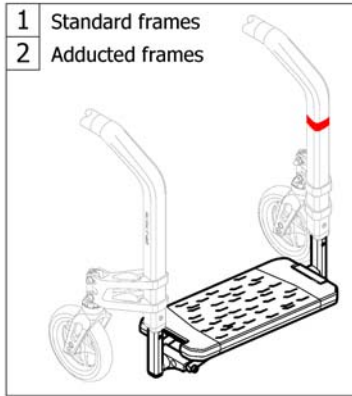

FOOTREST

Pos.	Part number	Description	Valid from → until	Qty
1	-	Footrest standard		1
2	-	Footrest standard for adducted frame		1
3	-	Footrest standard highmounted		1
4	-	Footrest standard highmounted for adducted frame		1
5	-	Calf strap		1