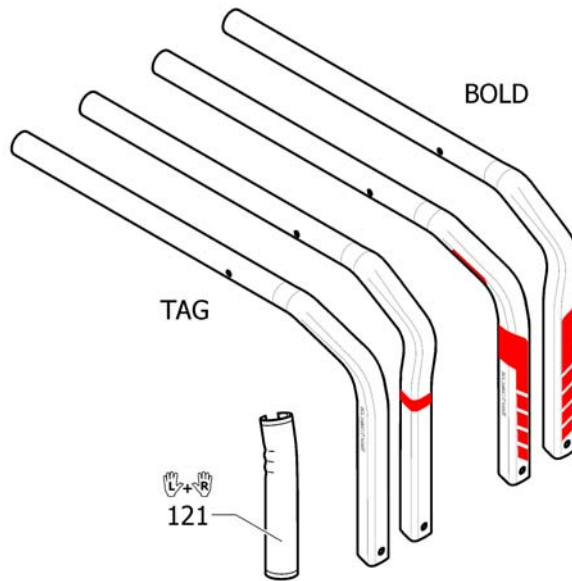

Frame Aluminium 90° adducted, short

	BOLD						TAG	
	Blue	Dark Grey	Gold	Light Grey	Red	Black	Red	Black
SD340mm	1	2	3	4	5	6	7	8
SD360mm	9	10	11	12	13	14	15	16
SD380mm	17	18	19	20	21	22	23	24
SD400mm	25	26	27	28	29	30	31	32
SD420mm	33	34	35	36	37	38	39	40
SD440mm	41	42	43	44	45	46	47	48
SD460mm	49	50	51	52	53	54	55	56
SD480mm	57	58	59	60	61	62	63	64

	BOLD						Option TAG
	Blue	Dark Grey	Gold	Light Grey	Red	Black	Option TAG
SD340mm	65	66	67	68	69	70	71
SD360mm	72	73	74	75	76	77	78
SD380mm	79	80	81	82	83	84	85
SD400mm	86	87	88	89	90	91	92
SD420mm	93	94	95	96	97	98	99
SD440mm	100	101	102	103	104	105	106
SD460mm	107	108	109	110	111	112	113
SD480mm	114	115	116	117	118	119	120

Frames Adducted 90° Short

Pos.	Part number	Description	Valid from → until	Qty
1	SP1659101-0464	Frame 90° adducted SD340mm, short, left, Space black with decal Bold blue		1
1	SP1659101-0465	Frame 90° adducted SD340mm, short, left, Anthracite grey with decal Bold blue		1
1	SP1659101-0466	Frame 90° adducted SD340mm, short, left, Pure white with decal Bold blue		1
1	SP1659101-0467	Frame 90° adducted SD340mm, short, left, Carmine red with decal Bold blue		1
1	SP1659101-0468	Frame 90° adducted SD340mm, short, left, Azure blue with decal Bold blue		1
2	SP1659102-0464	Frame 90° adducted SD340mm, short, left, Space black with decal Bold dark grey		1
2	SP1659102-0465	Frame 90° adducted SD340mm, short, left, Anthracite grey with decal Bold dark grey		1
2	SP1659102-0466	Frame 90° adducted SD340mm, short, left, Pure white with decal Bold dark grey		1
2	SP1659102-0467	Frame 90° adducted SD340mm, short, left, Carmine red with decal Bold dark grey		1
2	SP1659102-0468	Frame 90° adducted SD340mm, short, left, Azure blue with decal Bold dark grey		1
3	SP1659103-0464	Frame 90° adducted SD340mm, short, left, Space black with decal Bold gold		1
3	SP1659103-0465	Frame 90° adducted SD340mm, short, left, Anthracite grey with decal Bold gold		1
3	SP1659103-0466	Frame 90° adducted SD340mm, short, left, Pure white with decal Bold gold		1
3	SP1659103-0467	Frame 90° adducted SD340mm, short, left, Carmine red with decal Bold gold		1
3	SP1659103-0468	Frame 90° adducted SD340mm, short, left, Azure blue with decal Bold gold		1
4	SP1659104-0464	Frame 90° adducted SD340mm, short, left, Space black with decal Bold light grey		1
4	SP1659104-0465	Frame 90° adducted SD340mm, short, left, Anthracite grey with decal Bold light grey		1
4	SP1659104-0467	Frame 90° adducted SD340mm, short, left, Carmine red with decal Bold light grey		1