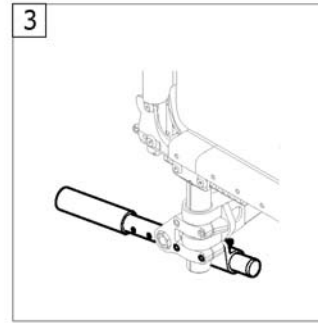

OPTIONS & ACCESSORIES

Pos.	Part number	Description	Valid from → until	Qty
1	-	Antitipper		1
2	-	Transit wheel		1
3	-	Tipper aid		1
4	-	Cane holder		1
5	-	Transport bag		1
6	-	Chair accessories		1
7	-	Fixation: screws, ...		1