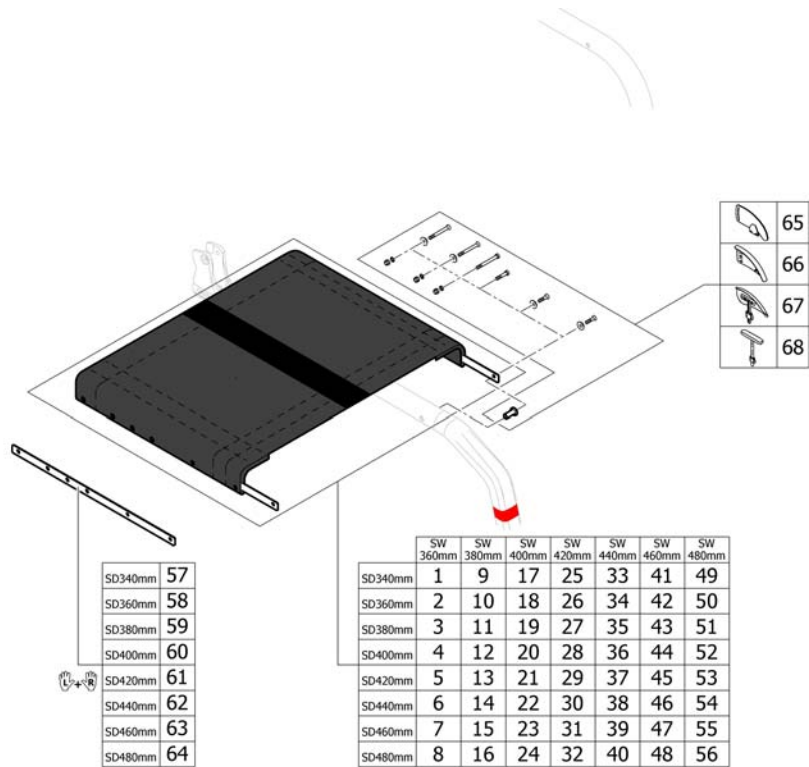

Seat cover

Pos.	Part number	Description	Valid from → until	Qty
1	1581477	Seat cover complete SB36 ST34		1
2	1581478	Seat cover complete SB36 ST36		1
3	1581479	Seat cover complete SB36 ST38		1
4	1581480	Seat cover complete SB36 ST40		1
5	1581481	Seat cover complete SB36 ST42		1
6	1581482	Seat cover complete SB36 ST44		1
7	1581483	Seat cover complete SB36 ST46		1
8	1581484	Seat cover complete SB36 ST48		1
9	1581485	Seat cover complete SB38 ST34		1
10	1581486	Seat cover complete SB38 ST36		1
11	1581593	Seat cover complete SB38 ST38		1
12	1581594	Seat cover complete SB38 ST40		1
13	1581718	Seat cover complete SB38 ST42		1
14	1581748	Seat cover complete SB38 ST44		1
15	1581749	Seat cover complete SB38 ST46		1
16	1581750	Seat cover complete SB38 ST48		1
17	1581899	Seat cover complete SB40 ST34		1
18	1581900	Seat cover complete SB40 ST36		1
19	1581901	Seat cover complete SB40 ST38		1
20	1581902	Seat cover complete SB40 ST40		1
21	1581903	Seat cover complete SB40 ST42		1
22	1581967	Seat cover complete SB40 ST44		1
23	1581968	Seat cover complete SB40 ST46		1
24	1581969	Seat cover complete SB40 ST48		1
25	1581970	Seat cover complete SB42 ST34		1
26	1581971	Seat cover complete SB42 ST36		1
27	1581972	Seat cover complete SB42 ST38		1
28	1581973	Seat cover complete SB42 ST40		1
29	1581974	Seat cover complete SB42 ST42		1
30	1581975	Seat cover complete SB42 ST44		1
31	1581976	Seat cover complete SB42 ST46		1