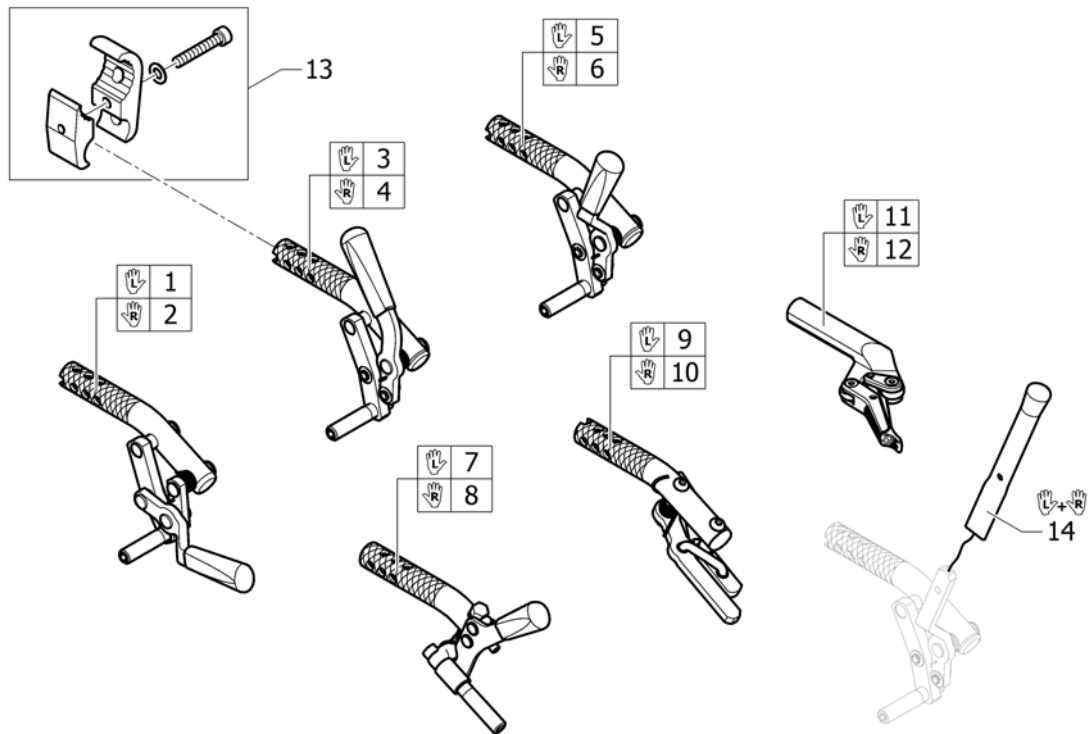

Brakes

Pos.	Part number	Description	Valid from → until	Qty
1	SP1652930	Pull brake, left		1
2	SP1652931	Pull brake, right		1
3	SP1652934	Brake, bent lever, left		1
4	SP1652935	Brake, bent lever, right		1
5	SP1652932	Brake, straight lever, left		1
6	SP1652933	Brake, straight lever, right		1
7	SP1652938	Performance brake, left		1
8	SP1652939	Performance brake, right		1
9	SP1652926	Active brake, left		1
10	SP1652927	Active brake, right		1
11	SP1652750	Active brake light, left		1
12	SP1652751	Active brake light, right		1
13	SP1642358	Clamping piece to brake set		2
14	1513179	Brake lever extension, pair		1