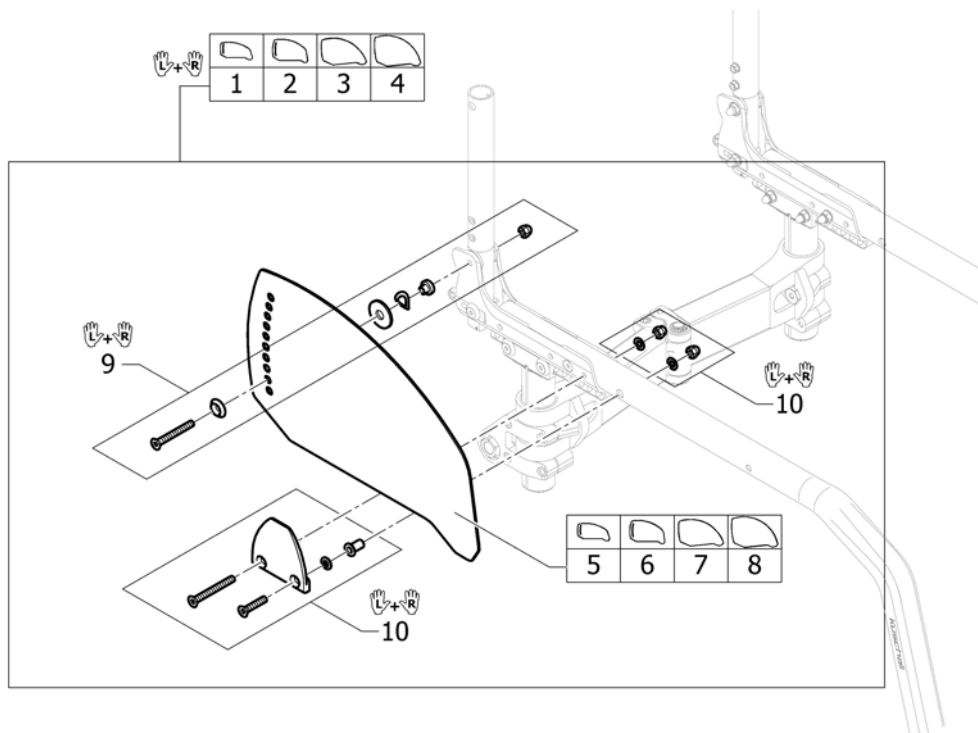

Clothes-guards Carbon

Pos.	Part number	Description	Valid from → until	Qty
1	SP1659494	Clothes-guards Carbon S with fixation kit, pair		1
2	SP1659495	Clothes-guards Carbon M with fixation kit, pair		1
3	SP1659496	Clothes-guards Carbon L with fixation kit, pair		1
4	SP1659497	Clothes-guards Carbon XL with fixation kit, pair		1
5	SP1659490	Clothes-guard Carbon S		2
6	SP1659491	Clothes-guard Carbon M		2
7	SP1659492	Clothes-guard Carbon L		2
8	SP1659493	Clothes-guard Carbon XL		2
9	1588258	Fixation kit rear to clothes-guard		1
10	1588259	Fixation kit front to clothes-guard		1