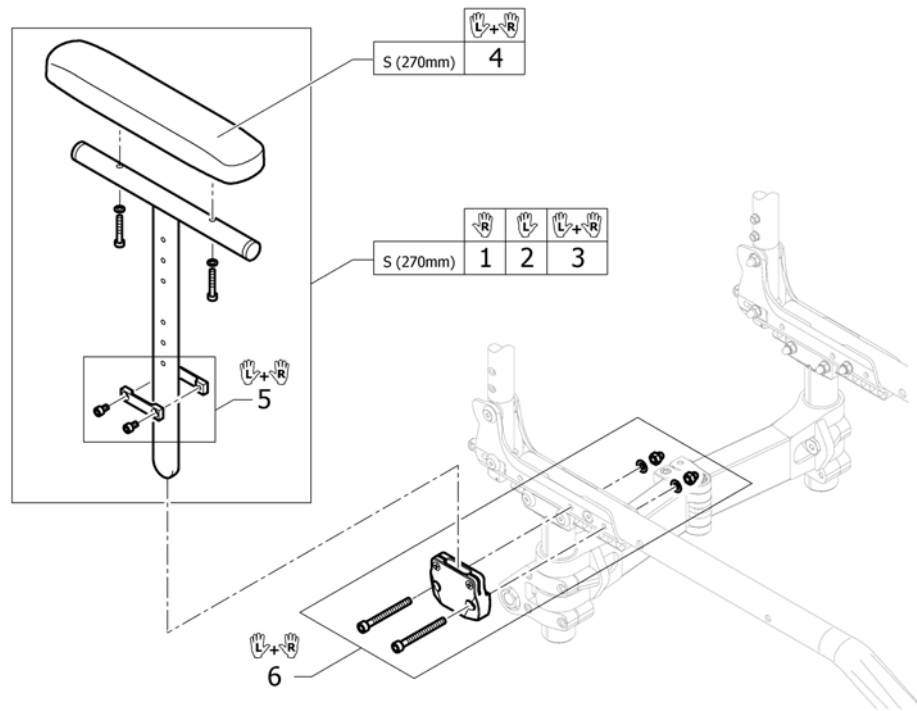

Siderest height adjustable

Pos.	Part number	Description	Valid from → until	Qty
1	1517677	Siderest height adjustable short, right		1
2	1517678	Siderest height adjustable short, left		1
3	1517682	Siderest height adjustable short, pair		1
4	1439497	Armpad S (270mm) incl. screws, pair		1
5	1547537	Siderests height clamp kit, pair		1
6	1588327	Fixation Siderest-to-Frame, pair		1