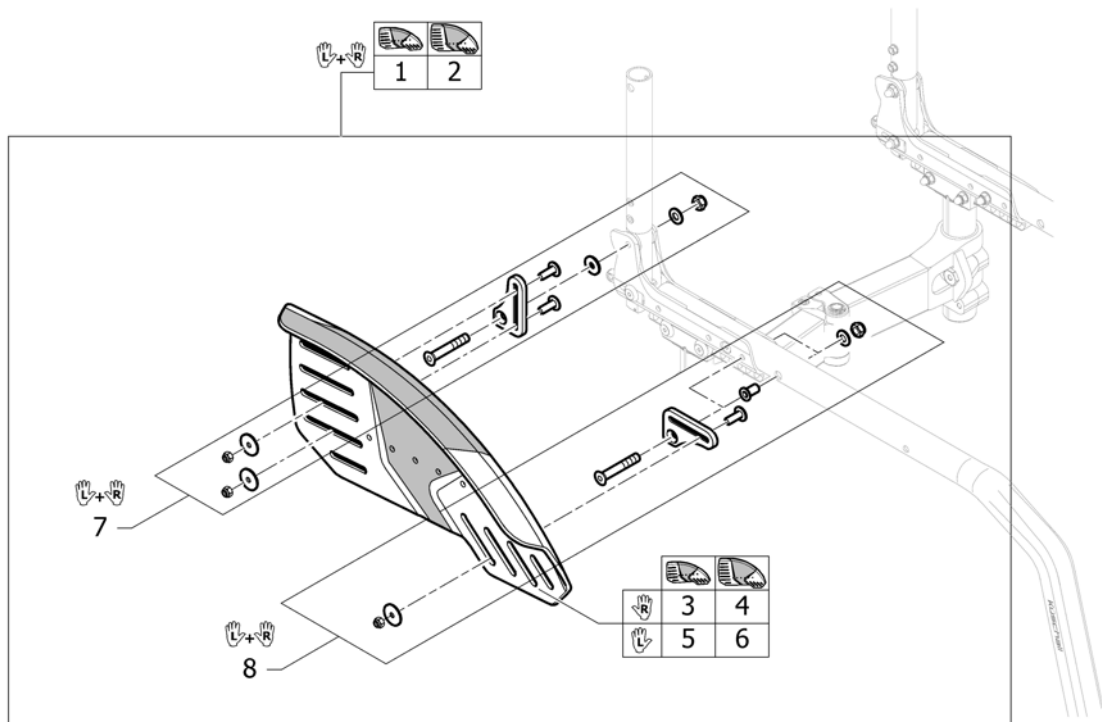

Mudguards fix Economy

Pos.	Part number	Description	Valid from → until	Qty
1	SP1659498	Mudguard Economy S with fixation kit, pair		1
2	SP1659499	Mudguard Economy L with fixation kit, pair		1
3	SP1659500	Mudguard Economy S right		1
4	SP1659501	Mudguard Economy L right		1
5	SP1659502	Mudguard Economy S left		1
6	SP1659503	Mudguard Economy L left		1
7	1588325	Fixation kit rear to mudguard		1
8	1588326	Fixation kit front to mudguard		1