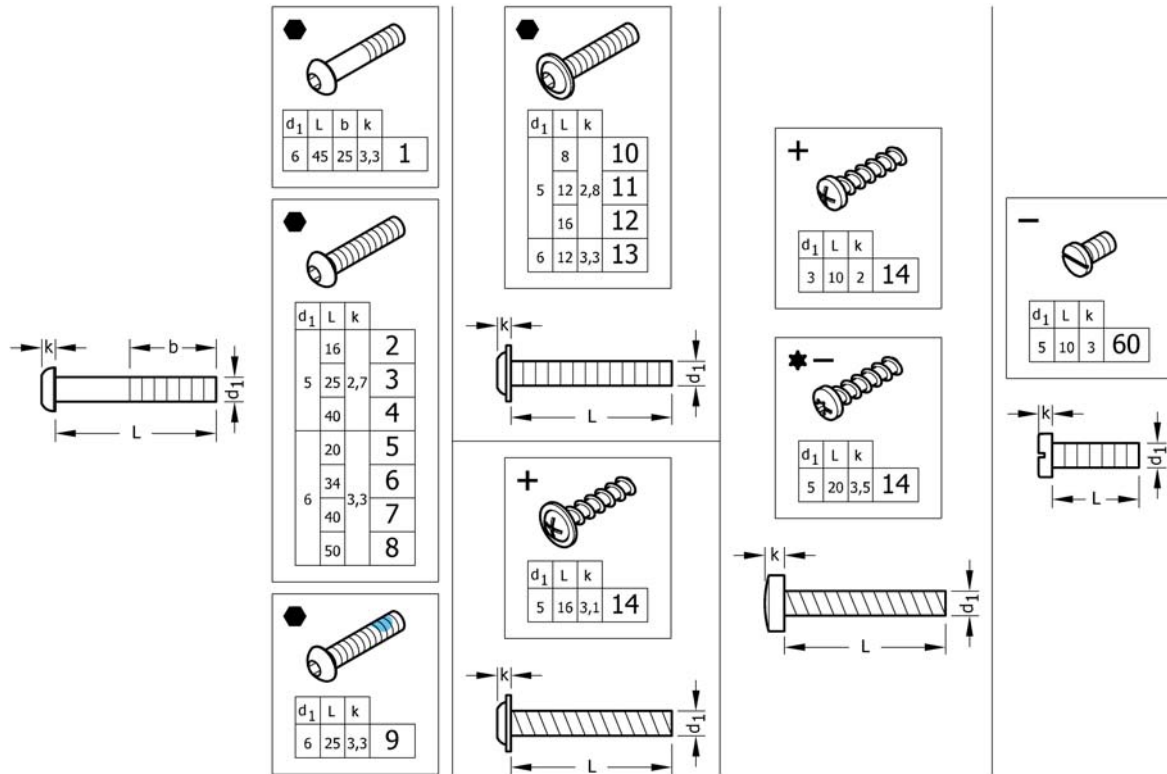

Button head screws

Pos.	Part number	Description	Valid from → until	Qty
1	1579259	Hex sock.Button head cap screws partially thread., Black, M6x45, kit 25 Pcs. <i>Replaces 1438507 (25x)</i>		1
2	1579260	Hex socket button head cap screws fully threaded, Black, M5x16, kit 25 Pcs. <i>Replaces 1445341-0003 (25x)</i>		1
3	1579261	Hex socket button head cap screws fully threaded, Black, M5x25, kit 25 Pcs. <i>Replaces 107.1021 (25x)</i>		1
4	1579262	Hex socket button head cap screws fully threaded, Black, M5x40, kit 25 Pcs. <i>Replaces 1445101-0003 (25x)</i>		1
5	1579263	Hex socket button head cap screws fully threaded, Black, M6x20, kit 25 Pcs. <i>Replaces 1439153 (25x)</i>		1
6	1579264	Hex socket button head cap screws fully threaded, Black, M6x34, kit 25 Pcs. <i>Replaces 1438506-0003 (25x)</i>		1
7	1579265	Hex socket button head cap screws fully threaded, Black, M6x40, kit 25 Pcs. <i>Replaces 1439530-0003 (25x)</i>		1
8	1579266	Hex socket button head cap screws fully threaded, Black, M6x50, kit 25 Pcs. <i>Replaces 1439531-0003 (25x)</i>		1
9	1579267	Hex sock.But.Head cap screws full.Thread., Black, TufLok, M6x25, kit 25 Pcs. <i>Replaces 1438505 (25x)</i>		1
10	1579268	Button head socket cap screws with flange, Black, M5x8, kit 25 Pcs. <i>Replaces 1536268 (25x)</i>		1
11	1579269	Button head socket cap screws with flange, Black, M5x12, kit 25 Pcs. <i>Replaces 1529290 (25x)</i>		1
12	1579270	Button head socket cap screws with flange, Black, M5x16, kit 25 Pcs. <i>Replaces 1445102-0003 (25x)</i>		1
13	1579271	Button head socket cap screws with flange, Black, M6x12, kit 25 Pcs. <i>Replaces 1432204 (25x)</i>		1
14	1579272	Round washer head PT® screws, form H, zinc plated blue, M5x16, kit 25 Pcs. <i>Replaces 1536057 (25x)</i>		1