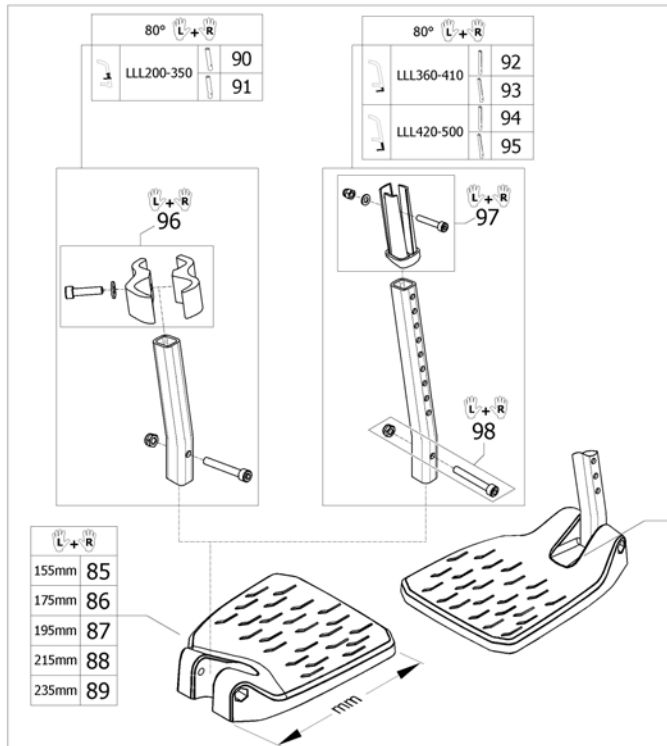

Footrest 2 pieces flip up plastic, for Fixed Frame 80°

Fixed frames

80° L+R	SW340	SW360	SW380	SW400	SW420	SW440	SW460	SW480	SW500
LLL200-350	-	-	1	1	2	2	3	3	4
LLL360-410	-	-	5	5	6	6	7	7	8
LLL420-500	9	9	10	10	11	11	12	12	13
	14	14	15	15	16	16	17	17	18
	19	19	20	20	21	21	22	22	23
	24	24	25	25	26	26	27	27	28

80° L	SW340	SW360	SW380	SW400	SW420	SW440	SW460	SW480	SW500
LLL200-350	-	-	29	29	30	30	31	31	32
LLL360-410	-	-	33	33	34	34	35	35	36
LLL420-500	37	37	38	38	39	39	40	40	41
	42	42	43	43	44	44	45	45	46
	47	47	48	48	49	49	50	50	51
	52	52	53	53	54	54	55	55	56

80° R	SW340	SW360	SW380	SW400	SW420	SW440	SW460	SW480	SW500
LLL200-350	-	-	57	57	58	58	59	59	60
LLL360-410	-	-	61	61	62	62	63	63	64
LLL420-500	65	65	66	66	67	67	68	68	69
	70	70	71	71	72	72	73	73	74
	75	75	76	76	77	77	78	78	79
	80	80	81	81	82	82	83	83	84

ISPS1666981

Pos.	Part number	Description	Valid from → until	Qty
1	SP1666942	Footrest 2-pc. 155mm, Hight mounted straight tube, Complete, Pair		1
2	SP1666948	Footrest 2-pc. 175mm, Hight mounted straight tube, Complete, Pair		1
3	SP1666954	Footrest 2-pc. 195mm, Hight mounted straight tube, Complete, Pair		1
4	SP1666960	Footrest 2-pc. 215mm, Hight mounted straight tube, Complete, Pair		1
5	SP1666945	Footrest 2-pc. 155mm, Hight mounted tube 10°, Complete, Pair		1
6	SP1666951	Footrest 2-pc. 175mm, Hight mounted tube 10°, Complete, Pair		1
7	SP1666957	Footrest 2-pc. 195mm, Hight mounted tube 10°, Complete, Pair		1
8	SP1666963	Footrest 2-pc. 215mm, Hight mounted tube 10°, Complete, Pair		1
9	SP1666940	Footrest 2-pc. 155mm, Short sraight tube, Complete, Pair		1
10	SP1666946	Footrest 2-pc. 175mm, Short sraight tube, Complete, Pair		1
11	SP1666952	Footrest 2-pc. 195mm, Short sraight tube, Complete, Pair		1
12	SP1666958	Footrest 2-pc. 215mm, Short sraight tube, Complete, Pair		1
13	SP1666964	Footrest 2-pc. 235mm, Short sraight tube, Complete, Pair		1
14	SP1666943	Footrest 2-pc. 155mm, Short tube 10°, Complete, Pair		1
15	SP1666949	Footrest 2-pc. 175mm, Short tube 10°, Complete, Pair		1
16	SP1666955	Footrest 2-pc. 195mm, Short tube 10°, Complete, Pair		1
17	SP1666961	Footrest 2-pc. 215mm, Short tube 10°, Complete, Pair		1
18	SP1666966	Footrest 2-pc. 235mm, Short tube 10°, Complete, Pair		1
19	SP1666941	Footrest 2-pc. 155mm, Long straight tube, Complete, Pair		1
20	SP1666947	Footrest 2-pc. 175mm, Long straight tube, Complete, Pair		1
21	SP1666953	Footrest 2-pc. 195mm, Long straight tube, Complete, Pair		1
22	SP1666959	Footrest 2-pc. 215mm, Long straight tube, Complete, Pair		1
23	SP1666965	Footrest 2-pc. 235mm, Long straight tube, Complete, Pair		1
24	SP1666944	Footrest 2-pc. 155mm, Long tube 10°, Complete, Pair		1
25	SP1666950	Footrest 2-pc. 175mm, Long tube 10°, Complete, Pair		1
26	SP1666956	Footrest 2-pc. 195mm, Long tube 10°, Complete, Pair		1
27	SP1666962	Footrest 2-pc. 215mm, Long tube 10°, Complete, Pair		1
28	SP1666967	Footrest 2-pc. 235mm, Long tube 10°, Complete, Pair		1
29	SP1666970	Footrest Left 155mm, Hight mounted straight tube, Complete		1
30	SP1666976	Footrest Left 175mm, Hight mounted straight tube, Complete		1
31	SP1666982	Footrest Left 195mm, Hight mounted straight tube, Complete		1