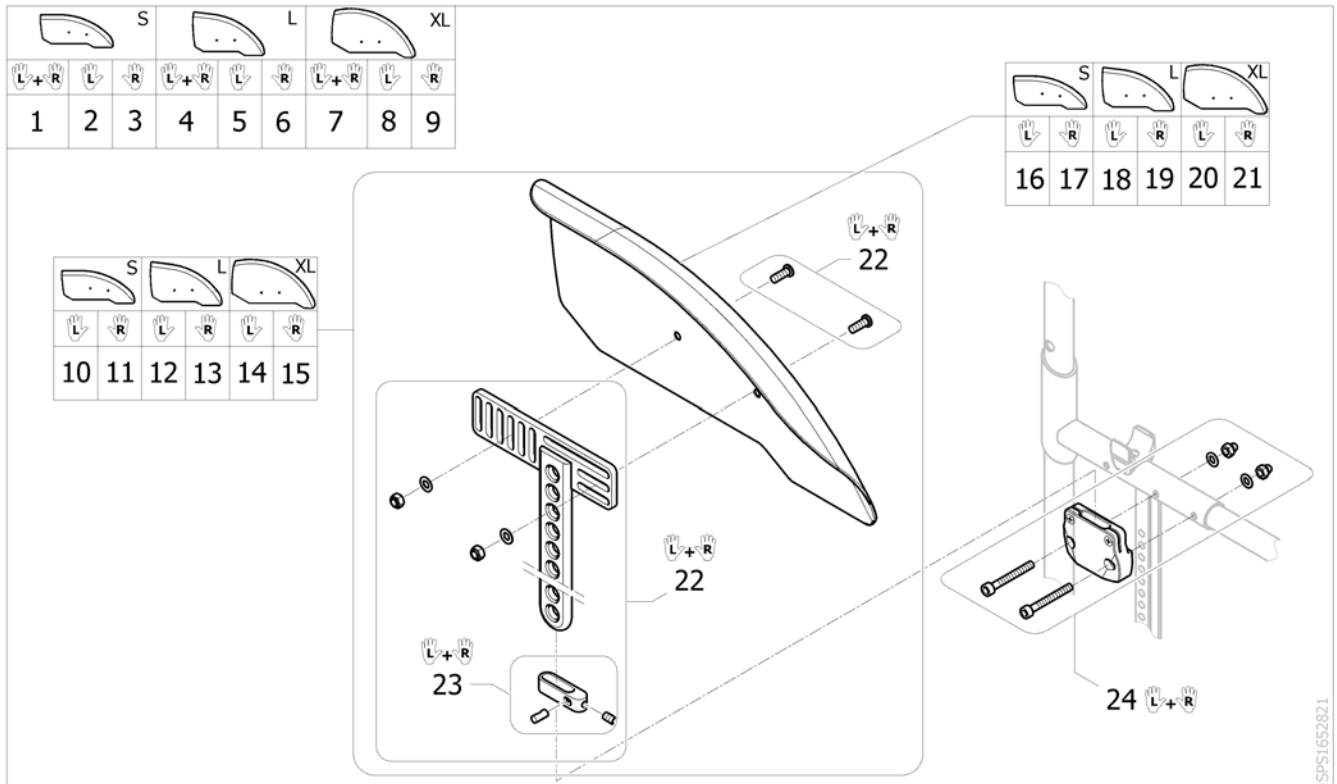

Mudguards Carboné, removable

Pos.	Part number	Description	Valid from → until	Qty
1	SP1666870	Mudguard removable Carbon S cplte, Pair		1
2	SP1666632	Mudguard removable Carbon S cplte, Left		1
3	SP1666633	Mudguard removable Carbon S cplte, Right		1
4	SP1666871	Mudguard removable Carbon L cplte, Pair		1
5	SP1666634	Mudguard removable Carbon L cplte, Left		1
6	SP1666635	Mudguard removable Carbon L cplte, Right		1
7	SP1666872	Mudguard removable Carbon XL cplte, Pair		1
8	SP1666636	Mudguard removable Carbon XL cplte, Left		1
9	SP1666637	Mudguard removable Carbon XL cplte, Right		1
10	SP1665099	Mudguard Carbon removable S with holder long, Left		1
11	SP1665100	Mudguard removable Carbon S with holder long, Right		1
12	SP1665101	Mudguard removable Carbon L with holder long, Left		1
13	SP1665102	Mudguard removable Carbon L with holder long, Right		1
14	SP1665109	Mudguard removable Carbon XL with holder long, Left		1
15	SP1665110	Mudguard removable Carbon XL with holder long, Right		1
16	SP1652979	Mudguard Carbon S removable, Left		1
17	SP1652980	Mudguard Carbon S removable, Right		1
18	SP1652981	Mudguard Carbon L removable, Left		1
19	SP1652982	Mudguard Carbon L removable, Right		1
20	SP1652983	Mudguard Carbon XL removable, Left		1
21	SP1652984	Mudguard Carbon XL removable, Right		1
22	1547532	Mudguard carbon holder long, Pair		1
23	1547537	Siderests height clamp kit, Pair		1
24	SP1666622	Fixation set mudguard removable, Pair		1