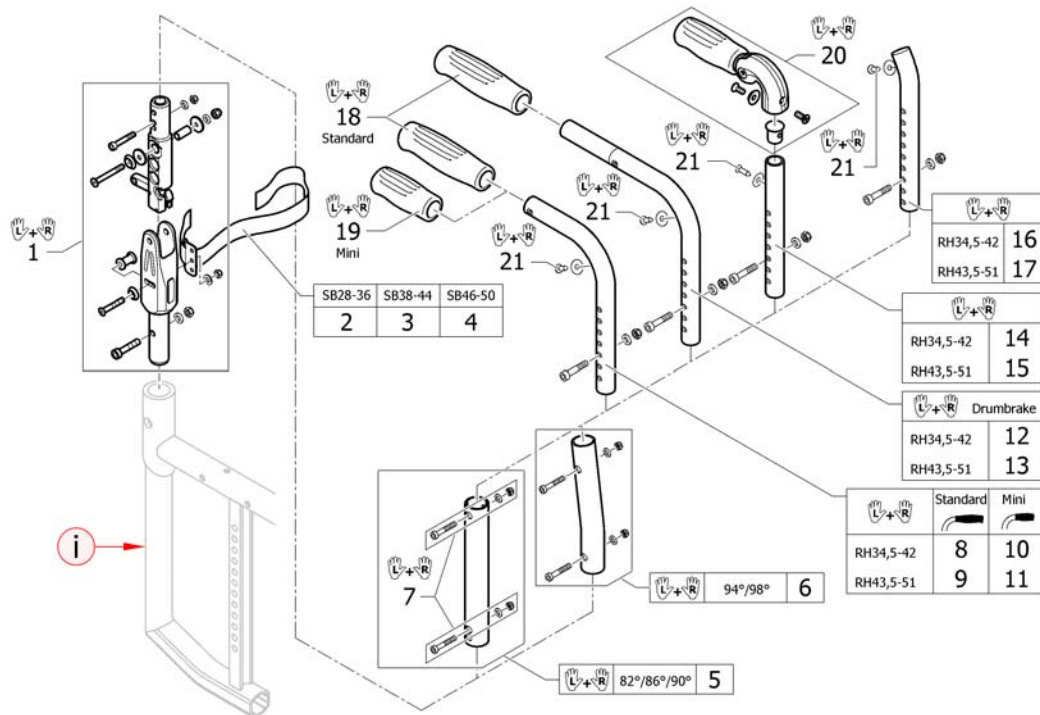

Push handles for backrest foldable and angle adjustable

ISPS1652941

Pos.	Part number	Description	Valid from → until	Qty
i	ISPDINFC1-0001	A special rear frame is necessary. Please see chapter CHASSIS.		0
1	1540054	Hinge kit to backrest foldable, pair		1
2	1540066	Backrest band short for backrest foldable		1
3	1540067	Backrest band medium for backrest foldable		1
4	1540068	Backrest band long for backrest foldable		1
5	1540063	Tube kit medium to angle adjustable back		1
6	1540064	Tube kit lumbar to angle adjustable back		1
7	1540065	Screw kit for telescopic tube		1
8	1540055	Push handles standard, XS, pair		1
9	1540056	Push handles standard, S, pair		1
10	1540069	Push handles mini, XS, pair		1
11	1540070	Push handles mini, S, pair		1
12	1540057	Push handles XS to drum brake, pair		1
13	1540058	Push handles S to drum brake, pair		1
14	1540059	Backrest tube straight XS to foldable push handles, pair		1
15	1540060	Backrest tube straight S to foldable push handles, pair		1
16	1540061	Backrest tubes S without push handles, pair		1
17	1540062	Backrest tubes M without push handles, pair		1
18	1507734	Handle black, pair		1
19	1525126	Handle black, mini, pair		1
20	1507733	Push handles foldable, pair		1
21	1432083	Fixation kit for backrest band		1