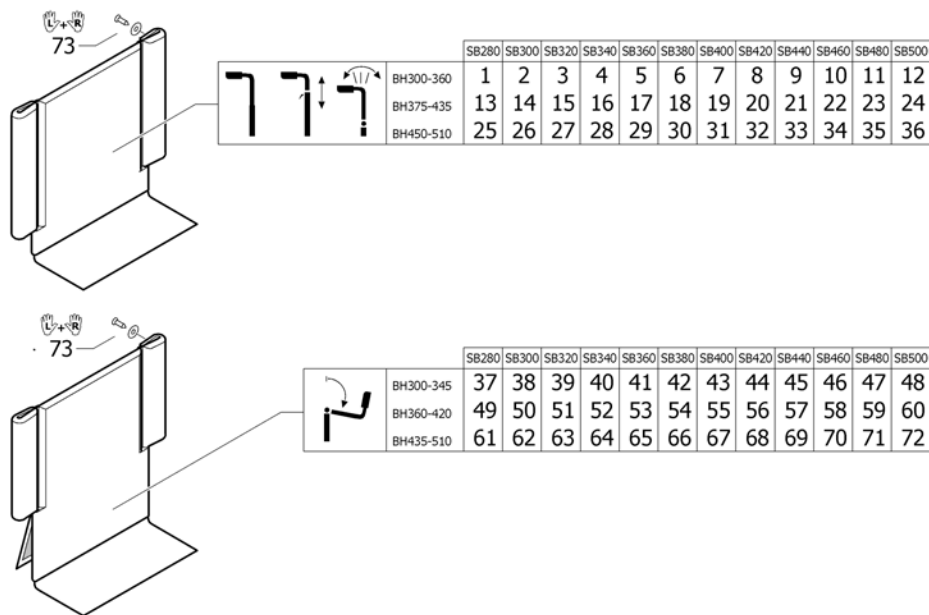

Backrest cover, standard

ISPS1652037

Pos.	Part number	Description	Valid from → until	Qty
1	SP1640009	Backrest light upholstered SW280 medium		1
2	SP1640010	Backrest light upholstered SW300 medium		1
3	SP1640011	Backrest light upholstered SW320 medium		1
4	SP1640012	Backrest light upholstered SW340 medium		1
5	SP1640013	Backrest light upholstered SW 360 mm medium		1
6	SP1640014	Backrest light upholstered SW 380 mm medium		1
7	SP1640015	Backrest light upholstered SW 400 mm medium		1
8	SP1640016	Backrest light upholstered SW 420 mm medium		1
9	SP1640017	Backrest light upholstered SW 440 mm medium		1
10	SP1640018	Backrest light upholstered SW 460 mm medium		1
11	SP1640019	Backrest light upholstered SW 480 mm medium		1
12	SP1640020	Backrest light upholstered SW500 medium		1
13	SP1640021	Backrest light upholstered SW280 long		1
14	SP1640022	Backrest light upholstered SW300 long		1
15	SP1640023	Backrest light upholstered SW320 long		1
16	SP1640024	Backrest light upholstered SW340 long		1
17	SP1640025	Backrest light upholstered SW 360 mm long		1
18	SP1640026	Backrest light upholstered SW 380 mm long		1
19	SP1640027	Backrest light upholstered SW 400 mm long		1
20	SP1640028	Backrest light upholstered SW 420 mm long		1
21	SP1640047	Backrest light upholstered SW 440 mm long		1
22	SP1640048	Backrest light upholstered SW 460 mm long		1
23	SP1640049	Backrest light upholstered SW 480 mm long		1
24	SP1640055	Backrest light upholstered SW500 long		1
25	SP1640056	Backrest light upholstered SW280 X-long		1
26	SP1640057	Backrest light upholstered SW300 X-long		1
27	SP1640058	Backrest light upholstered SW320 X-long		1
28	SP1640078	Backrest light upholstered SW340 X-long		1
29	SP1640079	Backrest light upholstered SW360 X-long		1
30	SP1640080	Backrest light upholstered SW380 X-long		1
31	SP1640081	Backrest light upholstered SW400 X-long		1