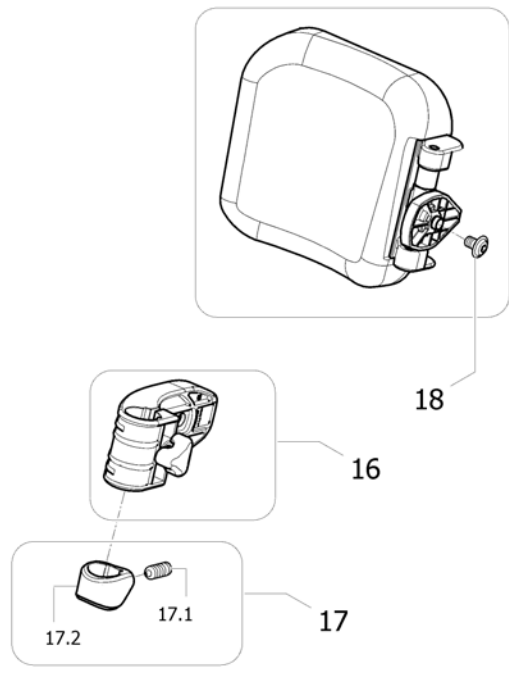

Calf Pad

	L+R	L	R
SW280	-	-	-
SW300	-	-	-
SW320	-	-	-
SW340	-	-	-
SW360	-	-	-
SW380	-	-	-
SW400	1	4	5
SW420	1	4	5
SW440	1	4	5
SW460	1	4	5
SW480	2	6	7
SW500	3	8	9

	L	R
SW280	-	-
SW300	-	-
SW320	-	-
SW340	-	-
SW360	-	-
SW380	-	-
SW400	10	11
SW420	10	11
SW440	10	11
SW460	10	11
SW480	12	13
SW500	14	15

ISPS1665754

Pos.	Part number	Description	Valid from → until	Qty
1	SP1651927	Pair of Calfpad cplt 120 cpl		1
2	SP1651928	Pair of Calfpad cplt 145 cpl		1
3	SP1651929	Pair of Calfpad cplt 170 cpl		1
4	SP1605182	Calfpad and Bracket cplt 120 Left		1
5	SP1605181	Calfpad and Bracket cplt 120 Right		1
6	SP1605192	Calfpad and Bracket cplt 145 Left		1
7	SP1605013	Calfpad and Bracket cplt 145 Right		1
8	SP1605195	Calfpad and Bracket cplt 170 Left		1
9	SP1605193	Calfpad and Bracket cplt 170 Right		1
10	SP1605830	Linkplate, Calfpad 120 Left		1
11	SP1605828	Linkplate, Calfpad 120 Right		1
12	SP1605831	Linkplate, Calfpad 145 Left		1
13	SP1603256	Linkplate, Calfpad 145 Right		1
14	SP1605832	Linkplate, Calfpad 170 Left		1
15	SP1605829	Linkplate, Calfpad 170 Right		1
16	SP1602709	Bracket assembly Calfpad Kit		2
17	SP1651847	Bridle Setting kit		2
17.1	1424571	Spring Screw M10X23		2
17.2	SP1605203	Screwsocket Legrest kit		2
18	SP1647254	Screw M8x12 Black		2