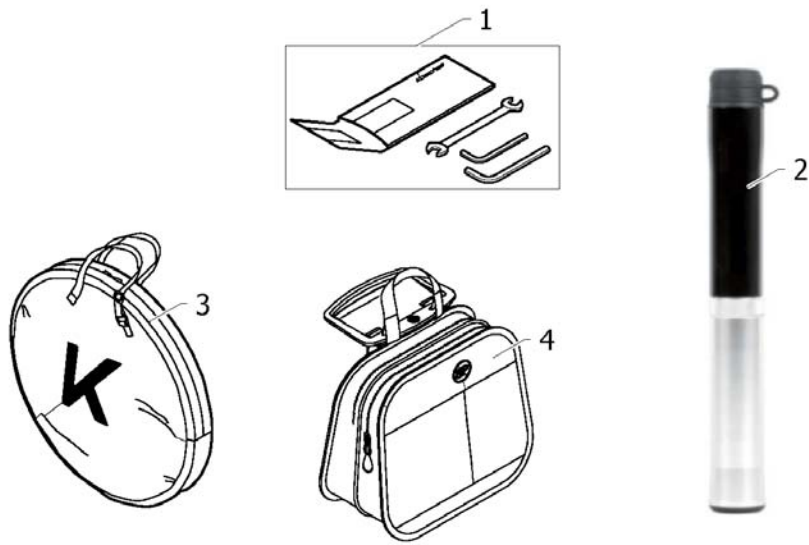

Chair accessories

15PS1652894

Pos.	Part number	Description	Valid from → until	Qty
1	SP1664254	Tool Kit		1
2	1517924	Air pump		1
3	1518287	Wheel bag 24" - 26"		1
4	SP60121240	Mobility bag Bodypoint, Black		1