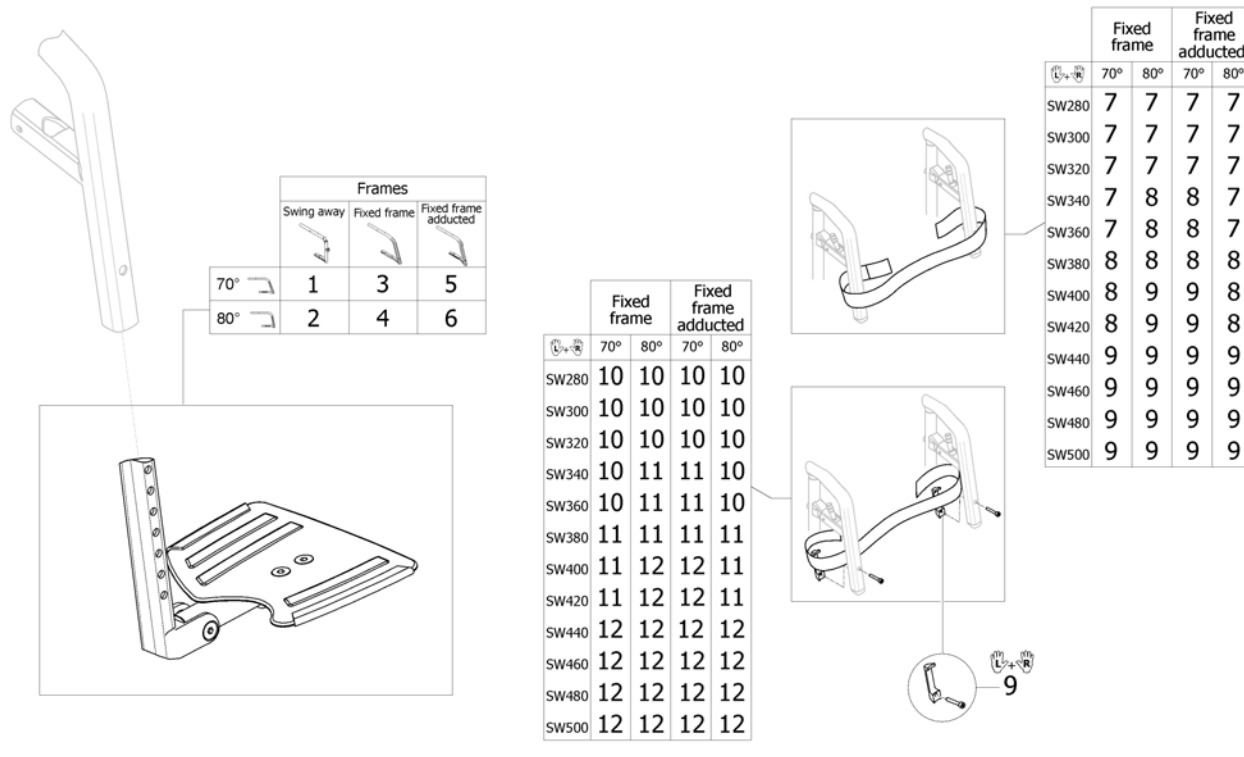

ISPS1665073

Pos.	Part number	Description	Valid from → until	Qty
1	-	Footrest 2 pieces flip up carbon, for Frame standard swing away 70°		1
2	-	Footrest 2 pieces flip up carbon, for Frame standard swing away 80°		1
3	-	Footrest 2 pieces flip up carbon, for Fixed Frame 70°		1
4	-	Footrest 2 pieces flip up carbon, for Fixed Frame 80°		1
5	-	Footrest 2 pieces flip up carbon, for Fixed Frame 70° adducted		1
6	-	Footrest 2 pieces flip up carbon, for Fixed Frame 80° adducted		1
7	SP1667771	Calf strap assembled with Velcro®, size S		1
8	1529338	Calf strap medium complete		1
9	1561529	Calf strap complete, 940mm		1
10	SP1665833	Calf strap assembled to the supporter, size S		1
11	SP1665834	Calf strap assembled to the supporter, size M		1
12	SP1667772	Calf strap assembled to the supporter, size L		1
13	SP1665086	Calfstrap holder, pair		1