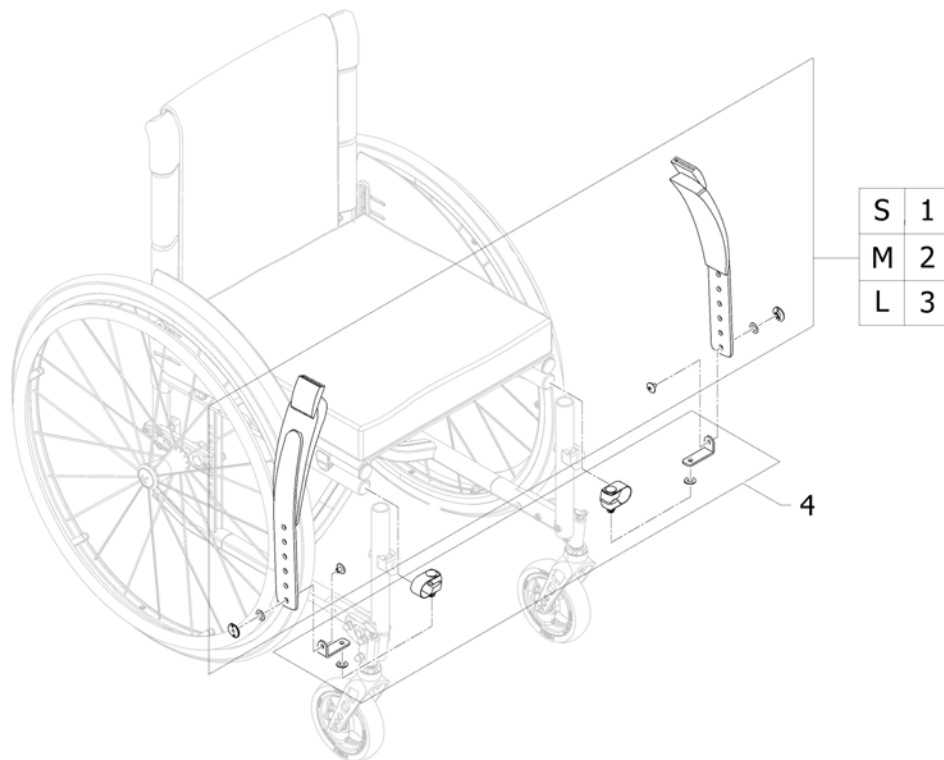

Posture Belt Bodypoint

!SPS1665807

Pos.	Part number	Description	Valid from → until	Qty
1	SP60110787	Bodypoint posture belt "S"		1
2	SP60110788	Bodypoint posture belt "M"		1
3	SP60110789	Bodypoint posture belt "L"		1
4	SP1667828	Fixation kit, Bodypoint posture belt		1