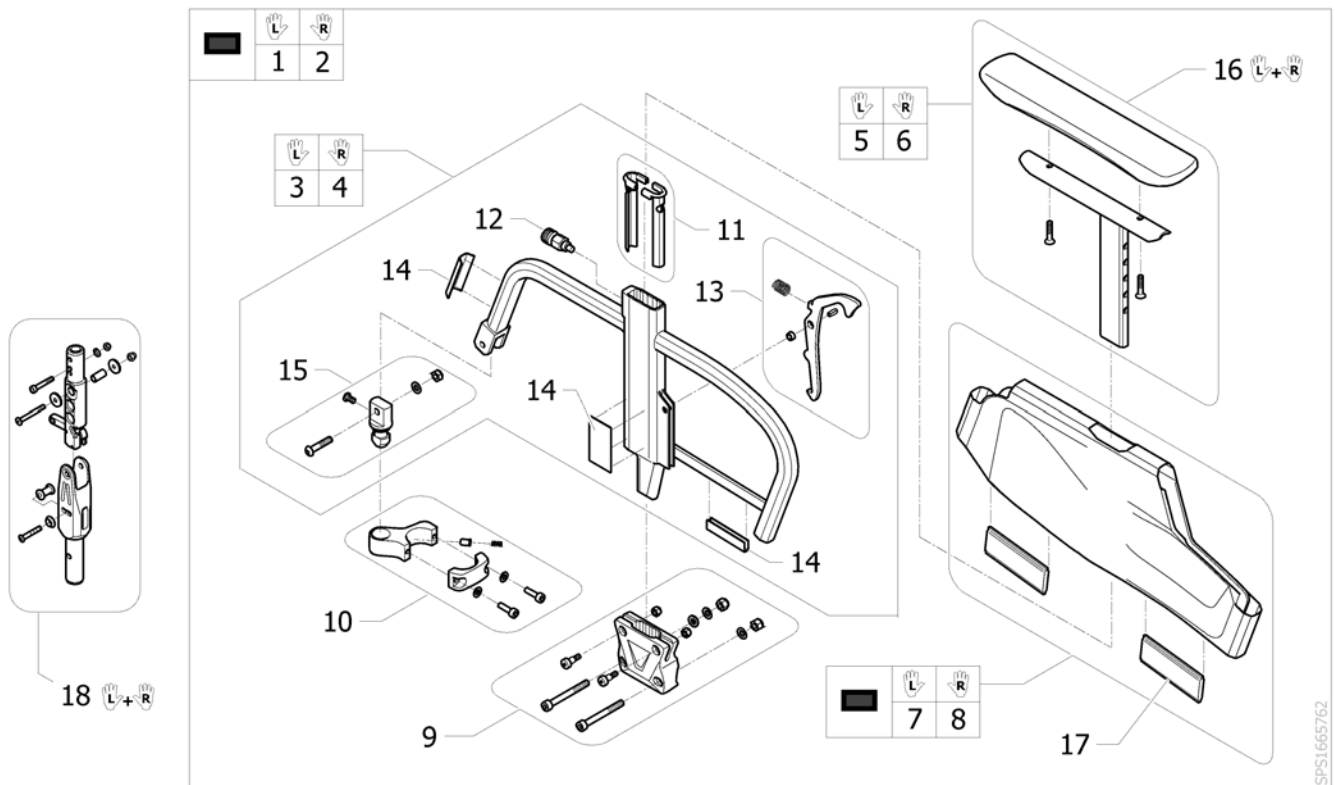

Siderest locking, height adjustable, flip back, removable

Pos.	Part number	Description	Valid from → until	Qty
1	SP1667101	Armrest black contour, Locking, Height adjustable, Removable, Swing-away, Cplte, Left		1
2	SP1667102	Armrest black contour, Locking, Height adjustable, Removable, Swing-away, Cplte, Left		1
3	SP1642889	Frame assembled left for küschall armrest		1
4	SP1642890	Frame assembled right for küschall armrest		1
5	SP1642887	Telescope with küschall armpad narrow 280mm, left		1
6	SP1642888	Telescope with küschall armpad narrow 280mm, right		1
7	SP1642891	Cover, black contour for küschall armrest, left		1
8	SP1642892	Cover, black contour for küschall armrest, right		1
9	SP1642903	Fixation kit front for küschall armrest		2
10	SP1642902	Fixation kit rear for küschall armrest		2
11	1579327	Guide part for side rest height adjustable, kit 20 Pcs.		2
12	SP1642898	Locking unit for telescope for küschall armrest		2
13	SP1642899	Locking system for küschall armrest		2
14	SP1642900	Hook fastener band adhesive for küschall armrest		2
15	SP1642897	Joint pin set for küschall armrest		2
16	SP1606410	Küschall armpad, narrow 280mm incl. screws, pair		1
17	SP1642901	Hook fastener band double-side for küschall armrest		2
18	SP1642904	Hinge kit to backrest foldable for küschall armrest, pair		1