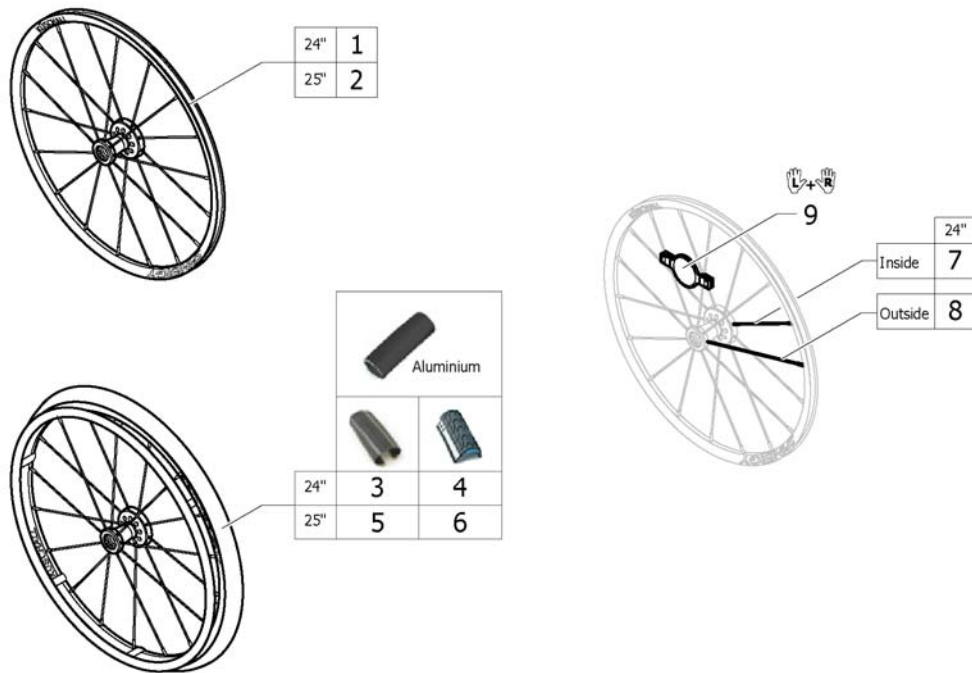

Spinergy LXX Rear Wheels

Pos.	Part number	Description	Valid from → until	Qty
1	1579102	Rear wheel 24", Spinergy LXX, without handrim, without tyre		2
2	SP1638079	Rear wheel 25" Spinergy LXX, without handrim, without tyre		2
3	1579101	Rear wheel 24", Spinergy LXX, handrim aluminium black, tyre Schwalbe One		2
4	1579105	Rear wheel 24", Spinergy LXX, handrim aluminium black, tyre Marathon Evolution		2
5	SP1638077	Rear wheel 25" Spinergy LXX, handrim aluminium black, tyre Schwalbe One		2
6	SP1638078	Rear wheel 25" Spinergy LXX, handrim aluminium black, tyre Marathon Evolution		2
7	1579103	Spoke inside for Spinergy LXX wheel 24", 236mm., 1 Pcs.		9
8	1579104	Spoke outside for Spinergy LXX wheel 24", 249mm., 1 Pcs.		9
9	1571088	Spoke reflection for Spinergy wheel, pair		1