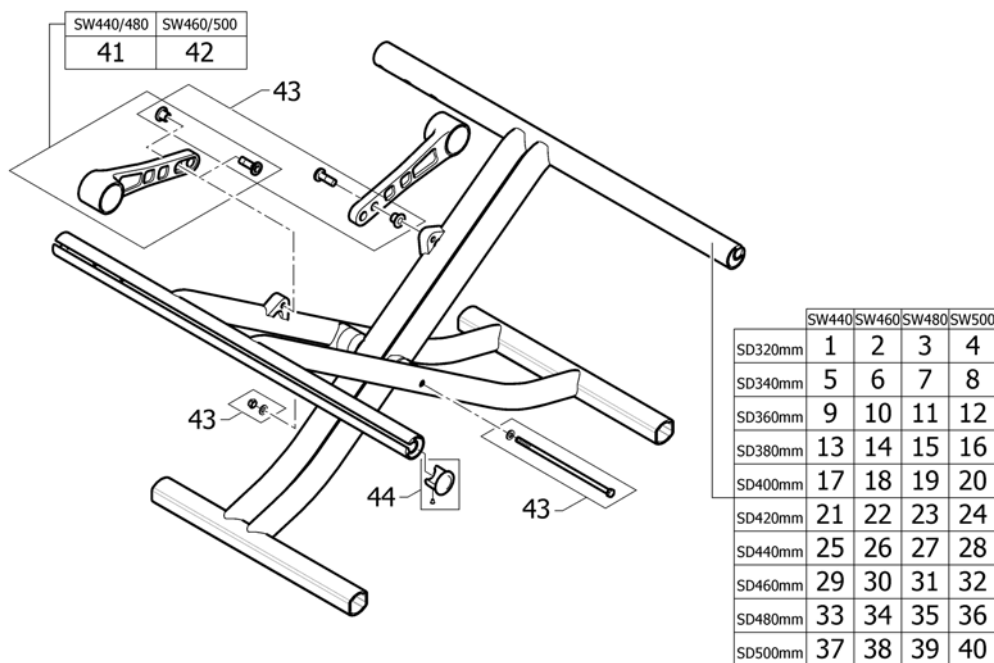

Pos.	Part number	Description	Valid from → until	Qty
1	SP1664897-0464	Cross-brace double, SW440 SD320, Space black		1
2	SP1664898-0464	Cross-brace double, SW460 SD320, Space black		1
3	SP1664899-0464	Cross-brace double, SW480 SD320, Space black		1
4	SP1664900-0464	Cross-brace double, SW500 SD320, Space black		1
5	SP1664909-0464	Cross-brace double, SW440 SD340, Space black		1
6	SP1664910-0464	Cross-brace double, SW460 SD340, Space black		1
7	SP1664911-0464	Cross-brace double, SW480 SD340, Space black		1
8	SP1664912-0464	Cross-brace double, SW500 SD340, Space black		1
9	SP1664921-0464	Cross-brace double, SW440 SD360, Space black		1
10	SP1664922-0464	Cross-brace double, SW460 SD360, Space black		1
11	SP1664923-0464	Cross-brace double, SW480 SD360, Space black		1
12	SP1664924-0464	Cross-brace double, SW500 SD360, Space black		1
13	SP1664933-0464	Cross-brace double, SW440 SD380, Space black		1
14	SP1664934-0464	Cross-brace double, SW460 SD380, Space black		1
15	SP1664935-0464	Cross-brace double, SW480 SD380, Space black		1
16	SP1664936-0464	Cross-brace double, SW500 SD380, Space black		1
17	SP1664945-0464	Cross-brace double, SW440 SD400, Space black		1
18	SP1664946-0464	Cross-brace double, SW460 SD400, Space black		1
19	SP1664947-0464	Cross-brace double, SW480 SD400, Space black		1
20	SP1664948-0464	Cross-brace double, SW500 SD400, Space black		1
21	SP1664957-0464	Cross-brace double, SW440 SD420, Space black		1
22	SP1664958-0464	Cross-brace double, SW460 SD420, Space black		1
23	SP1664959-0464	Cross-brace double, SW480 SD420, Space black		1
24	SP1664960-0464	Cross-brace double, SW500 SD420, Space black		1
25	SP1664969-0464	Cross-brace double, SW440 SD440, Space black		1
26	SP1664970-0464	Cross-brace double, SW460 SD440, Space black		1
27	SP1664971-0464	Cross-brace double, SW480 SD440, Space black		1
28	SP1664972-0464	Cross-brace double, SW500 SD440, Space black		1
29	SP1664981-0464	Cross-brace double, SW440 SD460, Space black		1
30	SP1664982-0464	Cross-brace double, SW460 SD460, Space black		1
31	SP1664983-0464	Cross-brace double, SW480 SD460, Space black		1