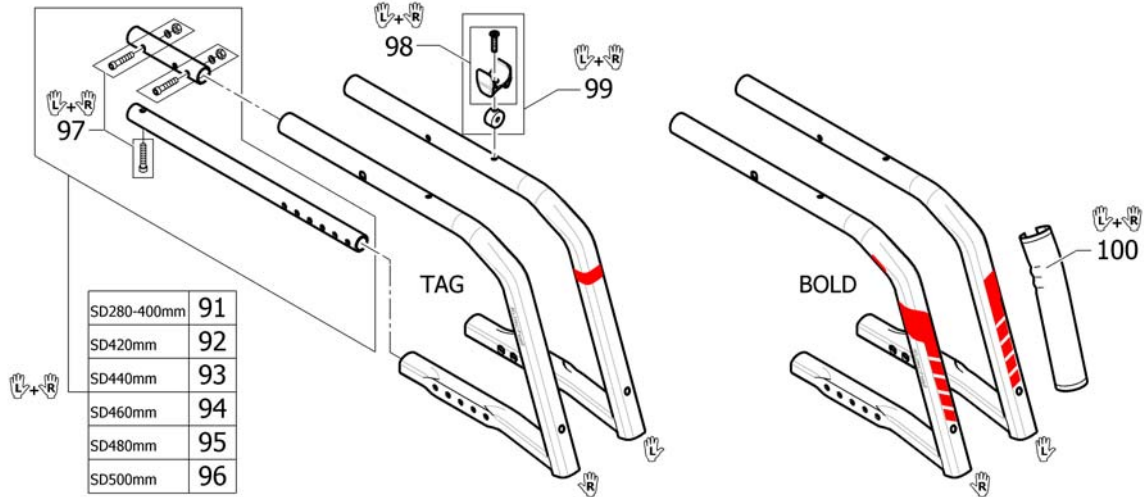

Front frames FF 70°

	BOLD						TAG	
	Blue	Dark Grey	Gold	Light Grey	Red	Black	Red	Black
SD280-400mm	1	2	3	4	5	6	7	8
SD420mm	9	10	11	12	13	14	15	16
SD440mm	17	18	19	20	21	22	23	24
SD460mm	25	26	27	28	29	30	31	32
SD480mm	33	34	35	36	37	38	39	40
SD500mm	41	42	43	44	45	46	47	48

	BOLD						Option TAG
	Blue	Dark Grey	Gold	Light Grey	Red	Black	
SD280-400mm	49	50	51	52	53	54	55
SD420mm	56	57	58	59	60	61	62
SD440mm	63	64	65	66	67	68	69
SD460mm	70	71	72	73	74	75	76
SD480mm	77	78	79	80	81	82	83
SD500mm	84	85	86	87	88	89	90

Pos.	Part number	Description	Valid from → until	Qty
1	SP1664285-0464	Frame Compact FF Std. SD400 - SD320, left, Space black with Decal Bold blue		1
1	SP1664285-0465	Frame Compact FF Std. SD400 - SD320, left, Anthracite grey with Decal Bold blue		1
1	SP1664285-0466	Frame Compact FF Std. SD400 - SD320, left, Pure white with Decal Bold blue		1
1	SP1664285-0467	Frame Compact FF Std. SD400 - SD320, left, Carmine red with Decal Bold blue		1
1	SP1664285-0468	Frame Compact FF Std. SD400 - SD320, left, Azure blue with Decal Bold blue		1
2	SP1664333-0464	Frame Compact FF Std. SD400 - SD320, left, Space black with Decal Bold dark grey		1
2	SP1664333-0465	Frame Compact FF Std. SD400 - SD320, left, Anthracite grey with Decal Bold dark grey		1
2	SP1664333-0466	Frame Compact FF Std. SD400 - SD320, left, Pure white with Decal Bold dark grey		1
2	SP1664333-0467	Frame Compact FF Std. SD400 - SD320, left, Carmine red with Decal Bold dark grey		1
2	SP1664333-0468	Frame Compact FF Std. SD400 - SD320, left, Azure blue with Decal Bold dark grey		1
3	SP1664384-0464	Frame Compact FF Std. SD400 - SD320, left, Space black with Decal Bold gold		1
3	SP1664384-0465	Frame Compact FF Std. SD400 - SD320, left, Anthracite grey with Decal Bold gold		1
3	SP1664384-0466	Frame Compact FF Std. SD400 - SD320, left, Pure white with Decal Bold gold		1
3	SP1664384-0467	Frame Compact FF Std. SD400 - SD320, left, Carmine red with Decal Bold gold		1
3	SP1664384-0468	Frame Compact FF Std. SD400 - SD320, left, Azure blue with Decal Bold gold		1
4	SP1664432-0464	Frame Compact FF Std. SD400 - SD320, left, Space black with Decal Bold light grey		1
4	SP1664432-0465	Frame Compact FF Std. SD400 - SD320, left, Anthracite grey with Decal Bold light grey		1
4	SP1664432-0466	Frame Compact FF Std. SD400 - SD320, left, Pure white with Decal Bold light grey		1