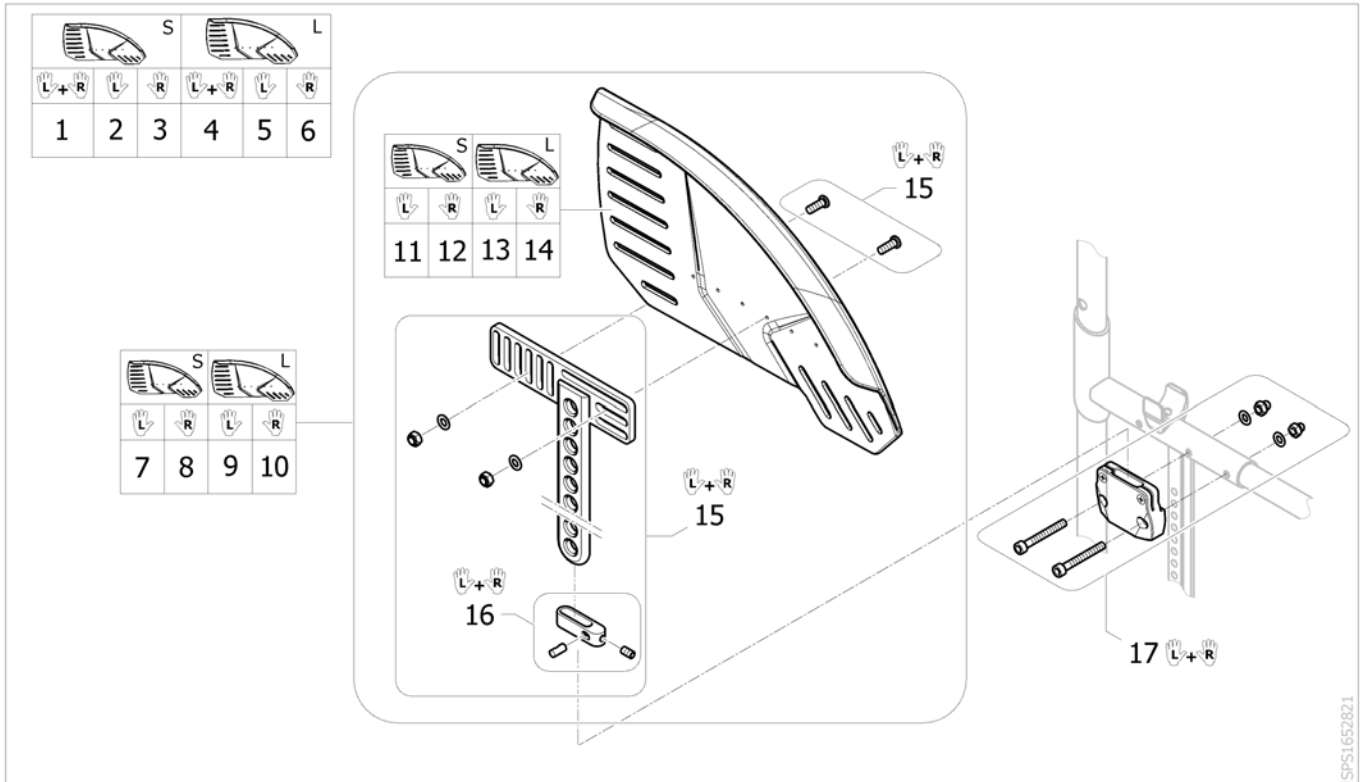

Mudguards Economy, removable

Pos.	Part number	Description	Valid from → until	Qty
1	SP1666626	Mudguard removable Economy S cplte, Pair		1
2	SP1666628	Mudguard removable Economy S cplte, Left		1
3	SP1666629	Mudguard removable Economy S cplte, Right		1
4	SP1666627	Mudguard removable Economy L cplte, Paire		1
5	SP1666630	Mudguard removable Economy L cplte, Left		1
6	SP1666631	Mudguard removable Economy L cplte, Right		1
7	SP1659506	Mudguard Economy S with holder long, Left		1
8	SP1659504	Mudguard Economy S with holder long, Right		1
9	SP1659507	Mudguard Economy L with holder long, Left		1
10	SP1659505	Mudguard Economy L with holder long, Right		1
11	SP1659502	Mudguard Economy S, Left		1
12	SP1659500	Mudguard Economy S, Right		1
13	SP1659503	Mudguard Economy L, Left		1
14	SP1659501	Mudguard Economy L, Right		1
15	1547532	Mudguard carbon holder long, Pair		1
16	1547537	Siderests height clamp kit, Pair		1
17	SP1666622	Fixation set mudguard removable, Pair		1