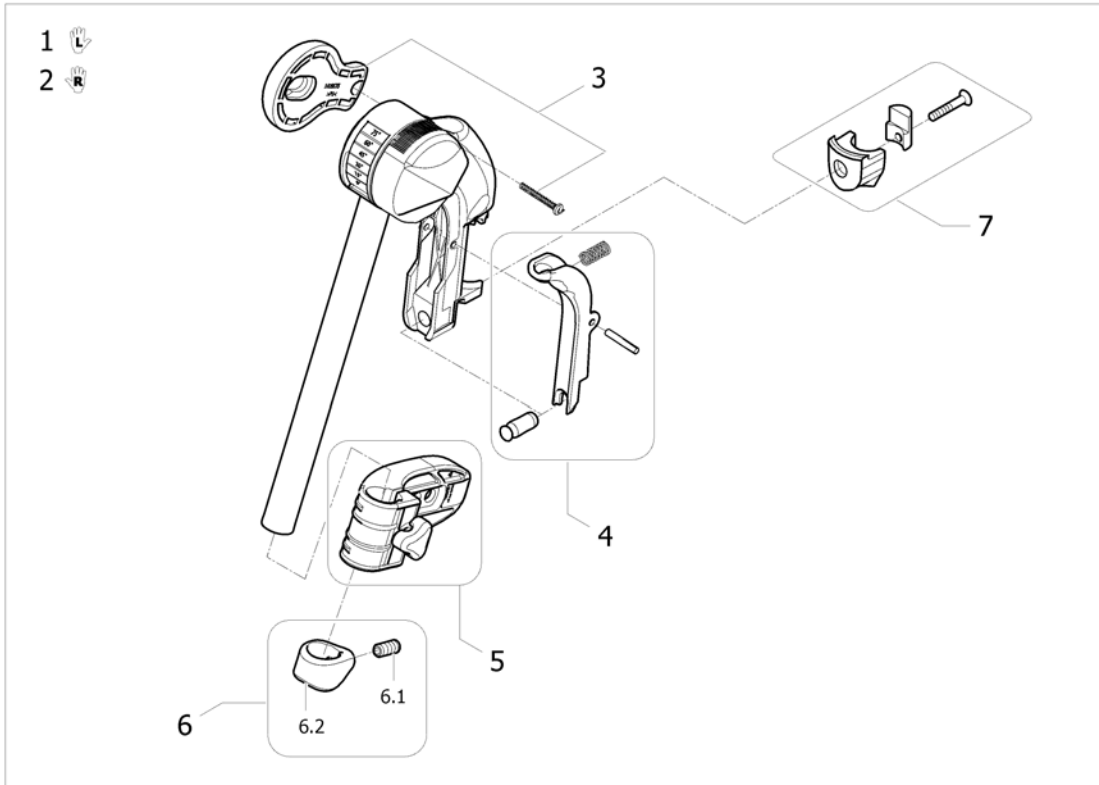

Elevating Legrest (v2019) 2019.04.15 =>

ISPS165196Z

Pos.	Part number	Description	Valid from → until	Qty
1	SP1662820	Elevating Legrest Medium Lh + fixation		1
2	SP1662821	Elevating Legrest Medium Rh + fixation		1
3	SP1660743	Kneepad Kit Thick foam <i>Replace SP1656819</i>		2
4	SP1656820	Legrest Trigger Kit		2
5	SP1602709	Bracket assembly Calfpad Kit		2
6	SP1651847	Bridle Setting kit		2
6.1	1424571	Spring Screw M10X23		2
6.2	SP1605203	Screwsocket Legrest kit		2
7	SP1587483	Kit hanger stopper (2015) for Action NG		2