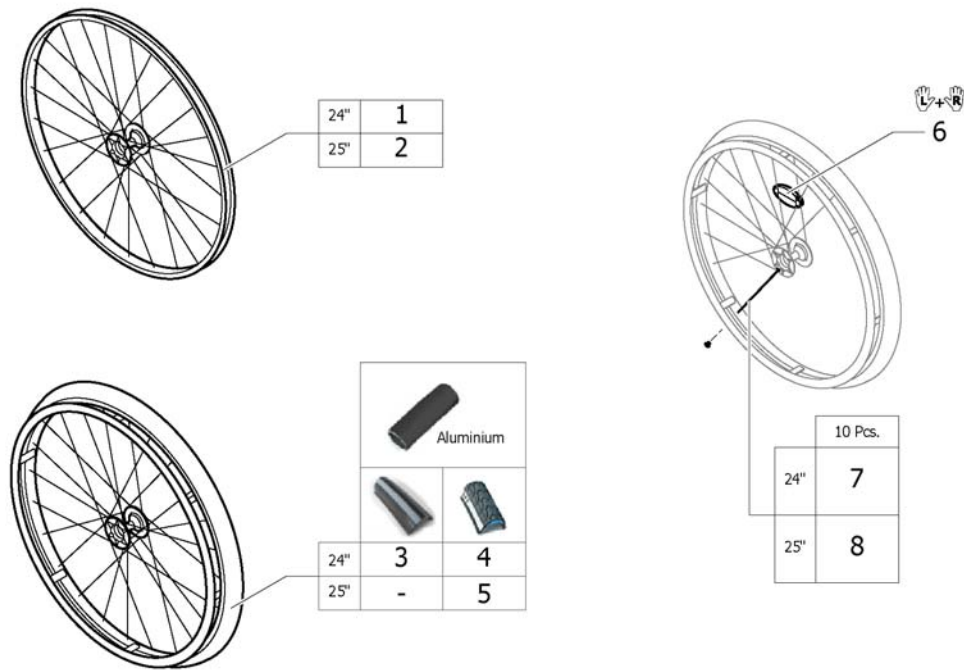

High Performance Rear Wheels

Pos.	Part number	Description	Valid from → until	Qty
1	1517723-0004	Wheel 24", High Performance, black, without handrim, without tyre		2
2	1562937-0004	Wheel 25", High Performance, black, without handrim, without tyre		2
3	SP1601752-0004	Rear wheel 24" High Performance black anodized, handrim alu black, Rightrun black/grey		2
4	1562670-0004	Wheel 24", High Performance, black, handrim aluminium black, tyre Marathon Evolution		2
5	1562669-0004	Wheel 25", High Performance, black, handrim aluminium black, tyre Marathon Evolution		2
6	1571073	Spokereflection, pair		1
7	1578867	Spokes kit for High Performance wheel 24", 10 Pcs.		1
8	1578868	Spokes kit for High Performance wheel 25", 10 Pcs.		1