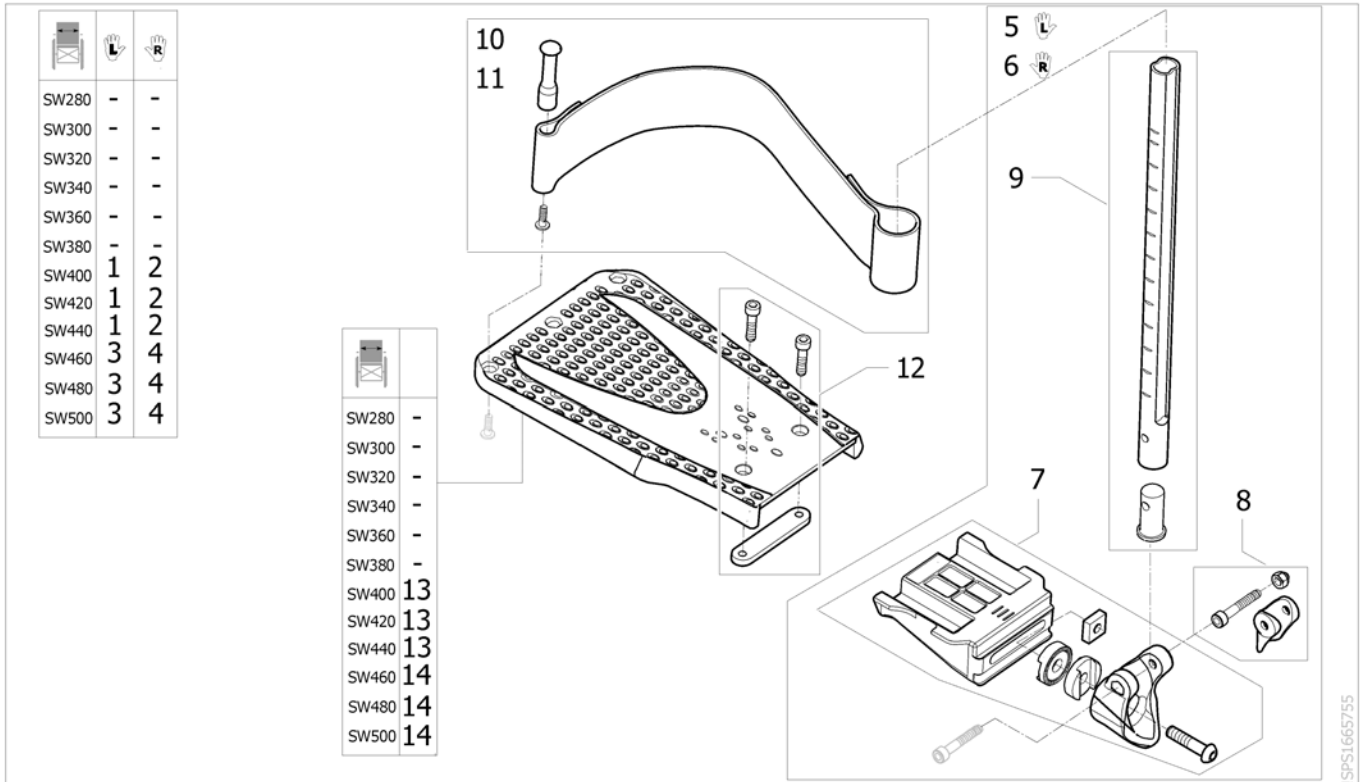

Angle and Depth adjustable footrest AA-Legrest

Pos.	Part number	Description	Valid from → until	Qty
1	SP1605950	Footrest Lh inclinable Cplt AA Legrest(Footplate 147 mm)		1
2	SP1605949	Footrest Rh inclinable Cplt AA Legrest(Footplate 147 mm)		1
3	SP1603263	Footrest Lh inclinable Cplt AA Legrest(Footplate 172 mm)		1
4	SP1603259	Footrest Rh inclinable Cplt AA Legrest(Footplate 172 mm)		1
5	SP1603257	Left Footrest Without Footplate		1
6	SP1603258	Right Footrest Without Footplate		1
7	SP60121862	Footplate joint kit		2
8	SP1654361	Kit plastic Sleeve		2
9	SP1657123	tube with cap insert for adjustable footrest		2
10	1492315	Kit heelstrap, adjustable, medium		2
11	SP1654360	Kit heelstrap, adjustable, 760 mm AA Legrest		1
12	SP1654388	Kit fixation for adjustable footrest AA Legrest		2
13	SP1605149	Footplate 147 mm lower legrest		2
14	SP1603896	Footplate 172 mm lower legrest		2