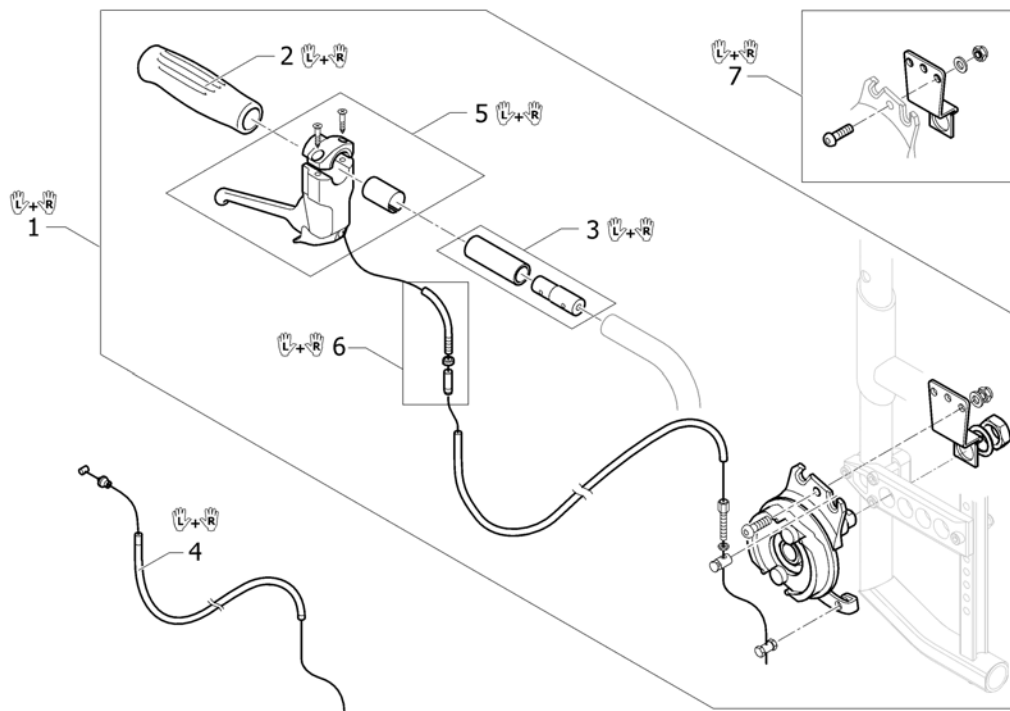

Drum brake

ISPS1652906

Pos.	Part number	Description	Valid from → until	Qty
1	1532014	Drumbrake set Compact / Ultra Light 09		1
2	1507734	Handle black, pair		1
3	1527108	Push handle extension for drumbrake, pair		1
4	1564310	Drumbrake cable with hose, pair		1
5	1580442	Drumbrake handle, pair		1
6	1580441	Guide tube for Drumbrake, pair		1
7	1583458	Latch pivot point for drumbrake, pair		1