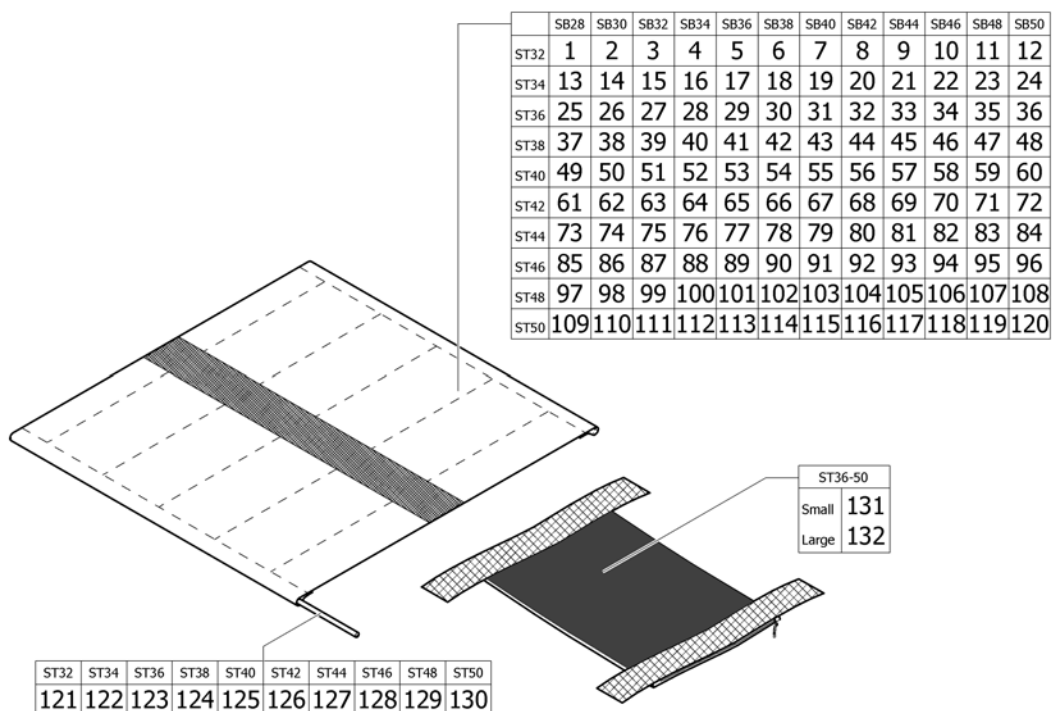

Seat cover with 1 band (loops)

ISPS1652859

Pos.	Part number	Description	Valid from → until	Qty
1	1540180	Seat cover SB28 ST32 with 1 Velcro band (soft band)		1
2	1540181	Seat cover SB30 ST32 with 1 Velcro band (soft band)		1
3	1540182	Seat cover SB32 ST32 with 1 Velcro band (soft band)		1
4	1540183	Seat cover SB34 ST32 with 1 Velcro band (soft band)		1
5	1540184	Seat cover SB36 ST32 with 1 Velcro band (soft band)		1
6	1540185	Seat cover SB38 ST32 with 1 Velcro band (soft band)		1
7	1540186	Seat cover SB40 ST32 with 1 Velcro band (soft band)		1
8	1540187	Seat cover SB42 ST32 with 1 Velcro band (soft band)		1
9	1540188	Seat cover SB44 ST32 with 1 Velcro band (soft band)		1
10	1540189	Seat cover SB46 ST32 with 1 Velcro band (soft band)		1
11	1540190	Seat cover SB48 ST32 with 1 Velcro band (soft band)		1
12	1540191	Seat cover SB50 ST32 with 1 Velcro band (soft band)		1
13	1540192	Seat cover SB28 ST34 with 1 Velcro band (soft band)		1
14	1540193	Seat cover SB30 ST34 with 1 Velcro band (soft band)		1
15	1540194	Seat cover SB32 ST34 with 1 Velcro band (soft band)		1
16	1540195	Seat cover SB34 ST34 with 1 Velcro band (soft band)		1
17	1540196	Seat cover SB36 ST34 with 1 Velcro band (soft band)		1
18	1540197	Seat cover SB38 ST34 with 1 Velcro band (soft band)		1
19	1540198	Seat cover SB40 ST34 with 1 Velcro band (soft band)		1
20	1540199	Seat cover SB42 ST34 with 1 Velcro band (soft band)		1
21	1540200	Seat cover SB44 ST34 with 1 Velcro band (soft band)		1
22	1540201	Seat cover SB46 ST34 with 1 Velcro band (soft band)		1
23	1540202	Seat cover SB48 ST34 with 1 Velcro band (soft band)		1
24	1540203	Seat cover SB50 ST34 with 1 Velcro band (soft band)		1
25	1540204	Seat cover SB28 ST36 with 1 Velcro band (soft band)		1
26	1540205	Seat cover SB30 ST36 with 1 Velcro band (soft band)		1
27	1540206	Seat cover SB32 ST36 with 1 Velcro band (soft band)		1
28	1540207	Seat cover SB34 ST36 with 1 Velcro band (soft band)		1
29	1540208	Seat cover SB36 ST36 with 1 Velcro band (soft band)		1
30	1540209	Seat cover SB38 ST36 with 1 Velcro band (soft band)		1
31	1540210	Seat cover SB40 ST36 with 1 Velcro band (soft band)		1