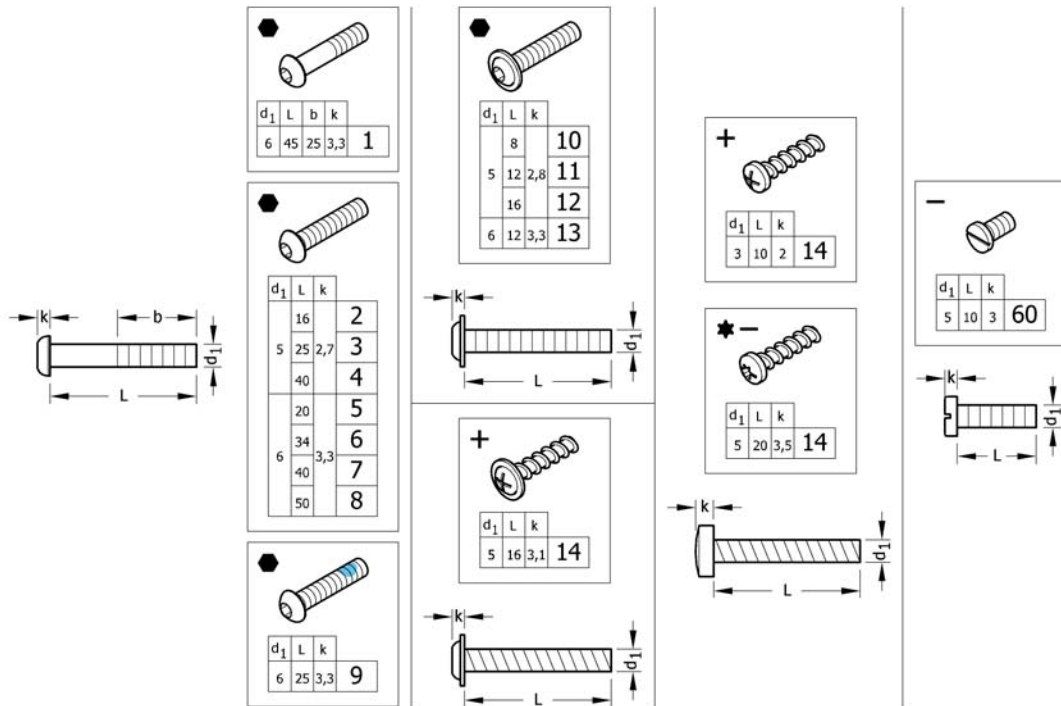

Button head screws

ISPS157922

Pos.	Part number	Description	Valid from → until	Qty
1	1579259	Hex sock.Button head cap screws partially thread., Black, M6x45, kit 25 Pcs.		1
4	1579262	Hex socket button head cap screws fully threaded, Black, M5x40, kit 25 Pcs.		1
6	1579264	Hex socket button head cap screws fully threaded, Black, M6x34, kit 25 Pcs.		1
7	1579265	Hex socket button head cap screws fully threaded, Black, M6x40, kit 25 Pcs.		1
9	1579267	Hex sock.But.Head cap screws full.Thread., Black, TufLok, M6x25, kit 25 Pcs.		1
10	1579268	Button head socket cap screws with flange, Black, M5x8, kit 25 Pcs.		1
11	1579269	Button head socket cap screws with flange, Black, M5x12, kit 25 Pcs.		1
12	1579270	Button head socket cap screws with flange, Black, M5x16, kit 25 Pcs.		1
13	1579271	Button head socket cap screws with flange, Black, M6x12, kit 25 Pcs.		1
14	1579272	Round washer head PT® screws, form H, zinc plated blue, M5x16, kit 25 Pcs.		1
15	1579273	Pan head PT screws, form H, zinc plated blue, M3x10, kit 25 Pcs.		1
16	1579274	Pan head PT screws, Torx, Black, M5x20, kit 25 Pcs.		1
17	1579275	Slotted machine screws, Black, M5x10, kit 25 Pcs.		1