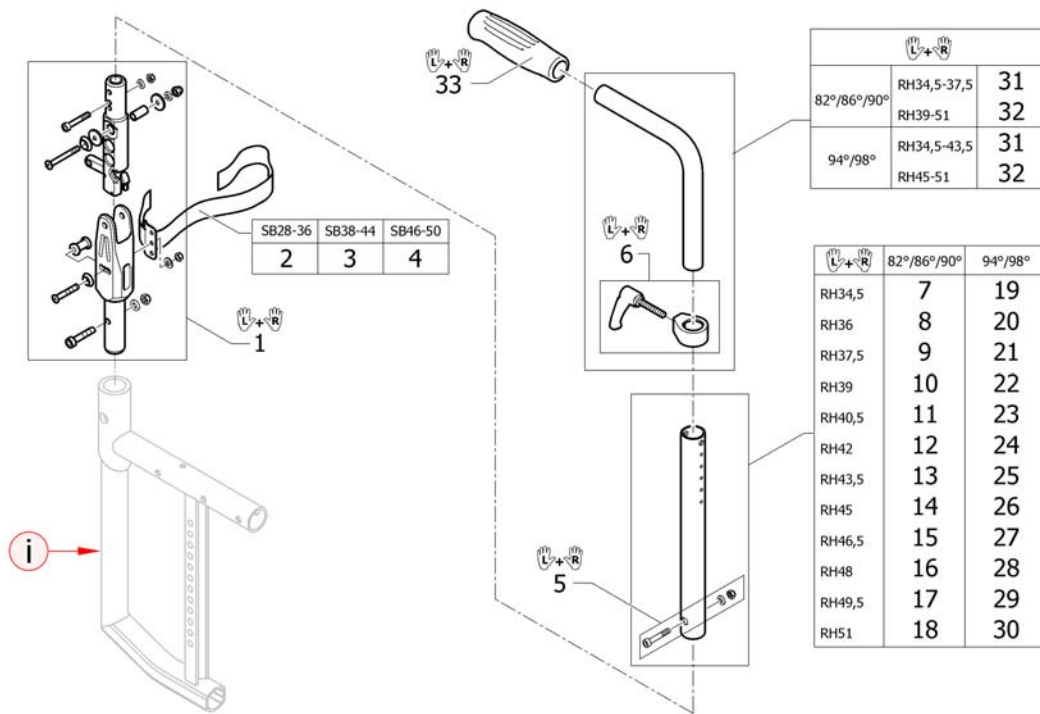

Push handles height adjustable for backrest foldable and angle adjustable

ISPS1652843

Pos.	Part number	Description	Valid from → until	Qty
i	ISPDINFC1-0001	A special rear frame is necessary. Please see chapter CHASSIS.		0
1	1540054	Hinge kit to backrest foldable, pair		1
2	1540066	Backrest band short for backrest foldable		1
3	1540067	Backrest band medium for backrest foldable		1
4	1540068	Backrest band long for backrest foldable		1
5	1540071	Screw kit for backrest tube		1
6	1549985	Adjusting lever for height adjustable, integrated push handles, pair		1
7	1507751	Backrest tube L.250mm straight to integrated push handles, pair		1
8	1507752	Backrest tube L.265mm straight to integrated push handles, pair		1
9	1507753	Backrest tube L.280mm straight to integrated push handles, pair		1
10	1507862	Backrest tube L.295mm straight to integrated push handles, pair		1
11	1508438	Backrest tube L.310mm straight to integrated push handles, pair		1
12	1508466	Backrest tube L.325mm straight to integrated push handles, pair		1
13	1508498	Backrest tube L.340mm straight to integrated push handles, pair		1
14	1509103	Backrest tube L.355mm straight to integrated push handles, pair		1
15	1509104	Backrest tube L.370mm straight to integrated push handles, pair		1
16	1509105	Backrest tube L.385mm straight to integrated push handles, pair		1
17	1509106	Backrest tube L.400mm straight to integrated push handles, pair		1
18	1509107	Backrest tube L.415mm straight to integrated push handles, pair		1
19	1509115	Backrest tube L.250mm lumbar to integrated push handles, pair		1
20	1509116	Backrest tube L.265mm lumbar to integrated push handles, pair		1
21	1509117	Backrest tube L.280mm lumbar to integrated push handles, pair		1
22	1509118	Backrest tube L.295mm lumbar to integrated push handles, pair		1
23	1509119	Backrest tube L.310mm lumbar to integrated push handles, pair		1
24	1509120	Backrest tube L.325mm lumbar to integrated push handles, pair		1
25	1509121	Backrest tube L.340mm lumbar to integrated push handles, pair		1
26	1509122	Backrest tube L.355mm lumbar to integrated push handles, pair		1
27	1509123	Backrest tube L.370mm lumbar to integrated push handles, pair		1
28	1509124	Backrest tube L.385mm lumbar to integrated push handles, pair		1
29	1509125	Backrest tube L.400mm lumbar to integrated push handles, pair		1
30	1509126	Backrest tube L.415mm lumbar to integrated push handles, pair		1