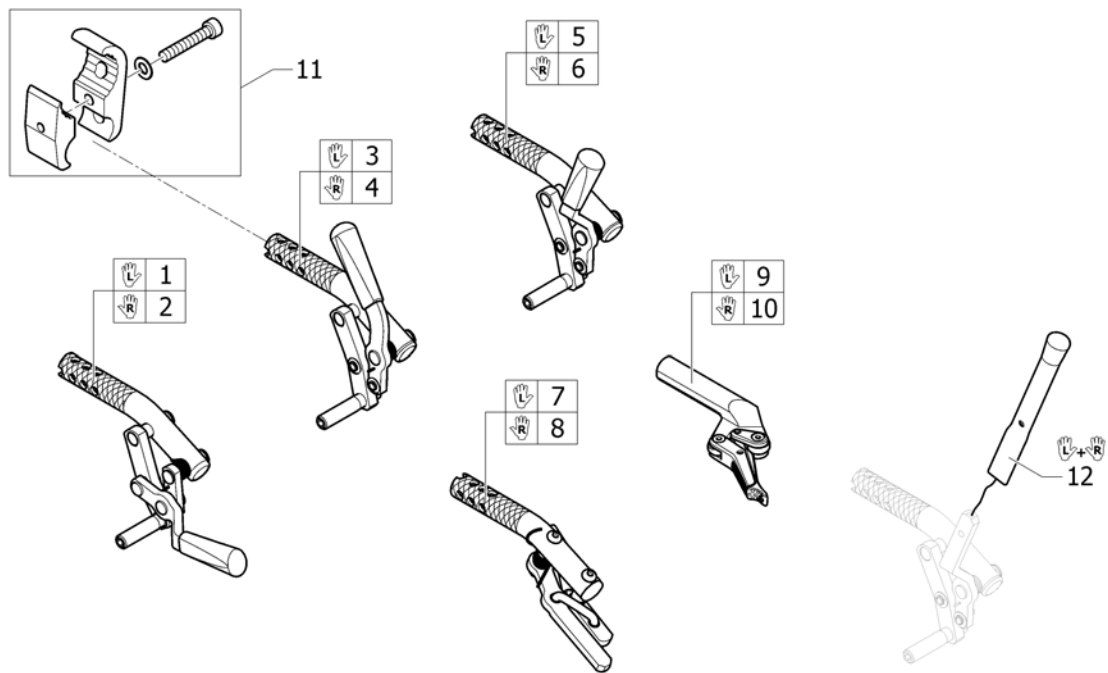

Brakes

ISPS1652785

Pos.	Part number	Description	Valid from → until	Qty
1	SP1652930	Pull brake left		1
2	SP1652931	Pull brake right		1
3	SP1652934	Brake, bent lever, left		1
4	SP1652935	Brake, bent lever, right		1
5	SP1652932	Brake, straight lever, left		1
6	SP1652933	Brake, straight lever, right		1
7	SP1652926	Active brake, left		1
8	SP1652927	Active brake, right		1
9	SP1652750	Active brake light, left		1
10	SP1652751	Active brake light, right		1
11	SP1665087	Clamping piece to brake, set		1
12	1513179	Brake lever extension, pair		1