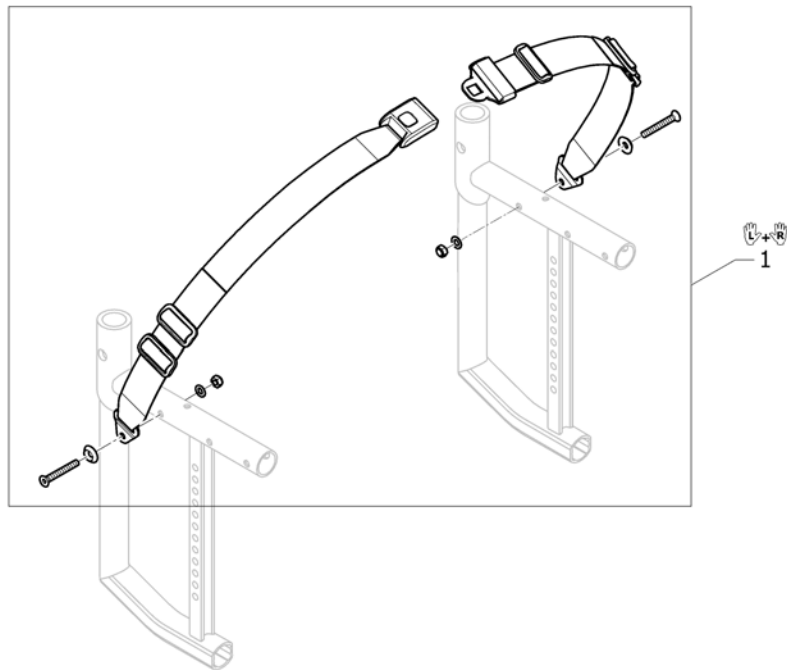

Seatbelt

ISPS1652857

Pos.	Part number	Description	Valid from → until	Qty
1	1561026	Seatbelt		1