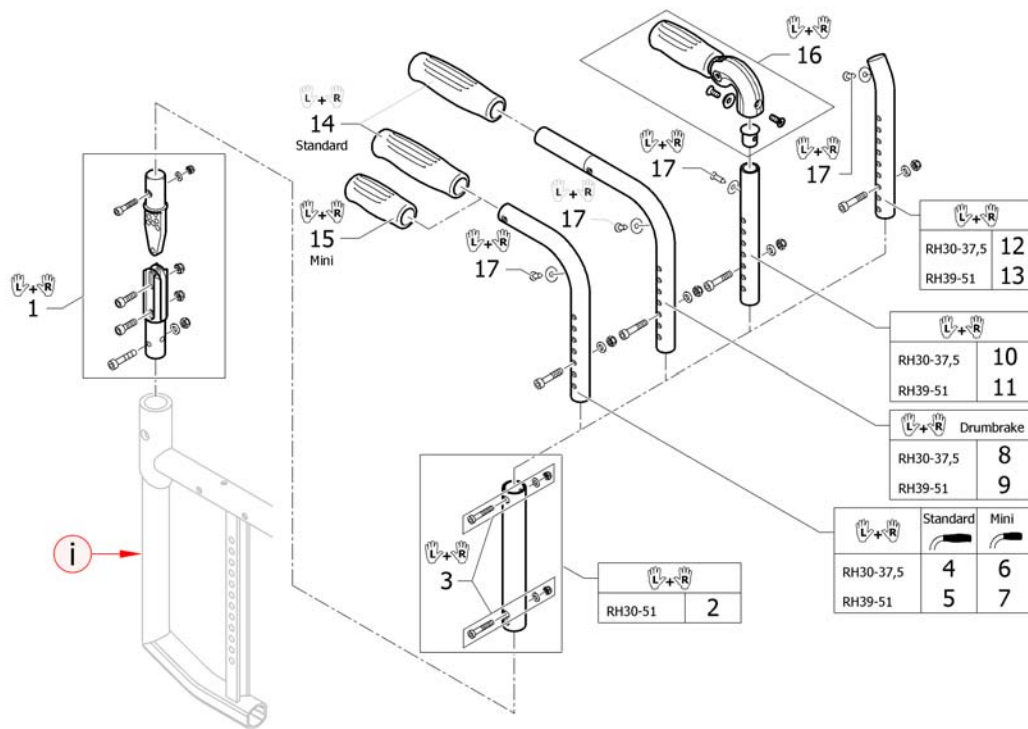

Push handles for backrest angle adjustable

ISPS1652948

Pos.	Part number	Description	Valid from → until	Qty
i	ISPDINFC1-0001	A special rear frame is necessary. Please see chapter CHASSIS.		0
1	1540094	Backrest angle kit		1
2	1540063	Tube kit medium to angle adjustable back		1
3	1540065	Screw kit for telescopic tube		1
4	1540055	Push handles standard, XS, pair		1
5	1540056	Push handles standard, S, pair		1
6	1540069	Push handles mini, XS, pair		1
7	1540070	Push handles mini, S, pair		1
8	1540057	Push handles XS to drum brake, pair		1
9	1540058	Push handles S to drum brake, pair		1
10	1540059	Backrest tube straight XS to foldable push handles, pair		1
11	1540060	Backrest tube straight S to foldable push handles, pair		1
12	1540061	Backrest tubes S without push handles, pair		1
13	1540062	Backrest tubes M without push handles, pair		1
14	1507734	Handle black, pair		1
15	1525126	Handle black, mini, pair		1
16	1507733	Push handles foldable, pair		1
17	1432083	Fixation kit for backrest band		1