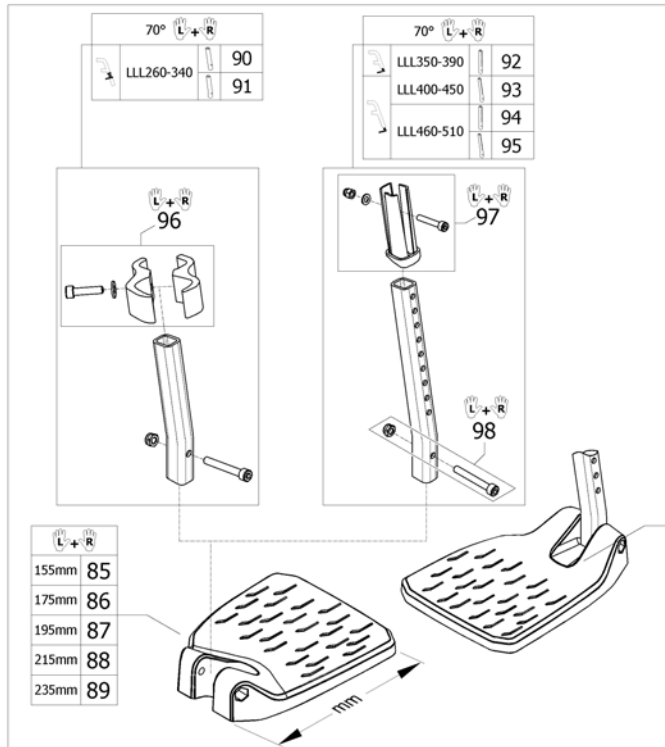

Footrest 2 pieces flip up plastic, for Frame standard swing away 70°

Standard frames

70° L+R	SW340	SW360	SW380	SW400	SW420	SW440	SW460	SW480	SW500
LLL260-340	-	-	1	1	2	2	3	3	4
LLL350-390	-	-	5	5	6	6	7	7	8
LLL400-450	9	9	10	10	11	11	12	12	13
LLL460-510	14	14	15	15	16	16	17	17	18
	19	19	20	20	21	21	22	22	23
	24	24	25	25	26	26	27	27	28

70° L	SW340	SW360	SW380	SW400	SW420	SW440	SW460	SW480	SW500
LLL260-340	-	-	29	29	30	30	31	31	32
LLL350-390	-	-	33	33	34	34	35	35	36
LLL400-450	37	37	38	38	39	39	40	40	41
LLL460-510	42	42	43	43	44	44	45	45	46
	47	47	48	48	49	49	50	50	51
	52	52	53	53	54	54	55	55	56

70° R	SW340	SW360	SW380	SW400	SW420	SW440	SW460	SW480	SW500
LLL260-340	-	-	57	57	58	58	59	59	60
LLL350-390	-	-	61	61	62	62	63	63	64
LLL400-450	65	65	66	66	67	67	68	68	69
LLL460-510	70	70	71	71	72	72	73	73	74
	75	75	76	76	77	77	78	78	79
	80	80	81	81	82	82	83	83	84

ISPS1666973