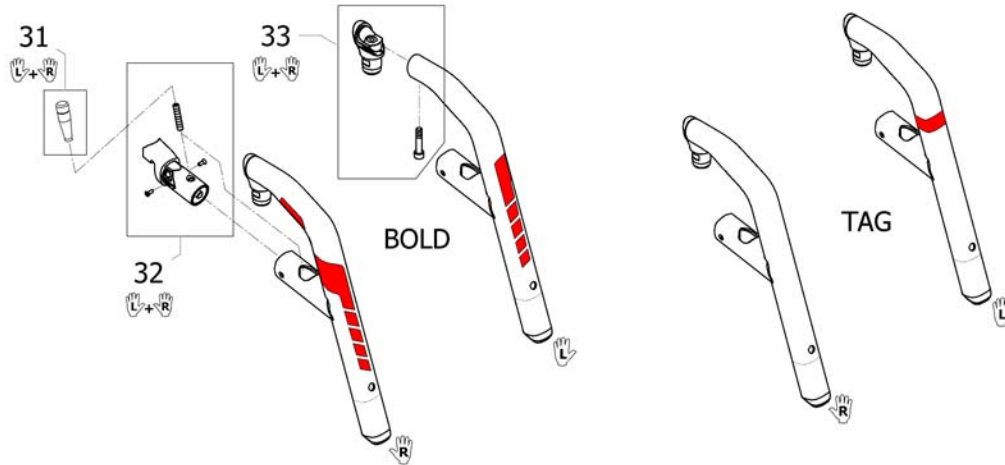

Legrest hanger 70°

L	BOLD						TAG	
	Blue	Dark Grey	Gold	Light Grey	Red	Black	Red	Black
	1	2	3	4	5	6	7	8
Short	16	17	18	19	20	21	22	23

L	BOLD						Option TAG
	Blue	Dark Grey	Gold	Light Grey	Red	Black	Option TAG
	9	10	11	12	13	14	15
Short	24	25	26	27	28	29	30

ISPS1665757

Pos.	Part number	Description	Valid from → until	Qty
1	SP1665018-0464	Swing Away 70°, left, Space black with decal Bold blue		1
1	SP1665018-0465	Swing Away 70°, left, Anthracite grey with decal Bold blue		1
1	SP1665018-0466	Swing Away 70°, left, Pure white with decal Bold blue		1
1	SP1665018-0467	Swing Away 70°, left, Carmine red with decal Bold blue		1
1	SP1665018-0468	Swing Away 70°, left, Azure blue with decal Bold blue		1
2	SP1665019-0464	Swing Away 70°, left, Space black with decal Bold dark grey		1
2	SP1665019-0465	Swing Away 70°, left, Anthracite grey with decal Bold dark grey		1
2	SP1665019-0466	Swing Away 70°, left, Pure white with decal Bold dark grey		1
2	SP1665019-0467	Swing Away 70°, left, Carmine red with decal Bold dark grey		1
2	SP1665019-0468	Swing Away 70°, left, Azure blue with decal Bold dark grey		1
3	SP1665020-0464	Swing Away 70°, left, Space black with decal Bold gold		1
3	SP1665020-0465	Swing Away 70°, left, Anthracite grey with decal Bold gold		1
3	SP1665020-0466	Swing Away 70°, left, Pure white with decal Bold gold		1
3	SP1665020-0467	Swing Away 70°, left, Carmine red with decal Bold gold		1
3	SP1665020-0468	Swing Away 70°, left, Azure blue with decal Bold gold		1
4	SP1665021-0464	Swing Away 70°, left, Space black with decal Bold light grey		1
4	SP1665021-0465	Swing Away 70°, left, Anthracite grey with decal Bold light grey		1
4	SP1665021-0466	Swing Away 70°, left, Pure white with decal Bold light grey		1
4	SP1665021-0467	Swing Away 70°, left, Carmine red with decal Bold light grey		1
4	SP1665021-0468	Swing Away 70°, left, Azure blue with decal Bold light grey		1
5	SP1665022-0464	Swing Away 70°, left, Space black with decal Bold red		1
5	SP1665022-0465	Swing Away 70°, left, Anthracite grey with decal Bold red		1
5	SP1665022-0466	Swing Away 70°, left, Pure white with decal Bold red		1
5	SP1665022-0467	Swing Away 70°, left, Carmine red with decal Bold red		1
5	SP1665022-0468	Swing Away 70°, left, Azure blue with decal Bold red		1
6	SP1665023-0464	Swing Away 70°, left, Space black with decal Bold black		1
6	SP1665023-0465	Swing Away 70°, left, Anthracite grey with decal Bold black		1
6	SP1665023-0466	Swing Away 70°, left, Pure white with decal Bold black		1
6	SP1665023-0467	Swing Away 70°, left, Carmine red with decal Bold black		1
6	SP1665023-0468	Swing Away 70°, left, Azure blue with decal Bold black		1
7	SP1665024-0185	Swing Away 70°, left, Dynamite orange with decal TAG red		1