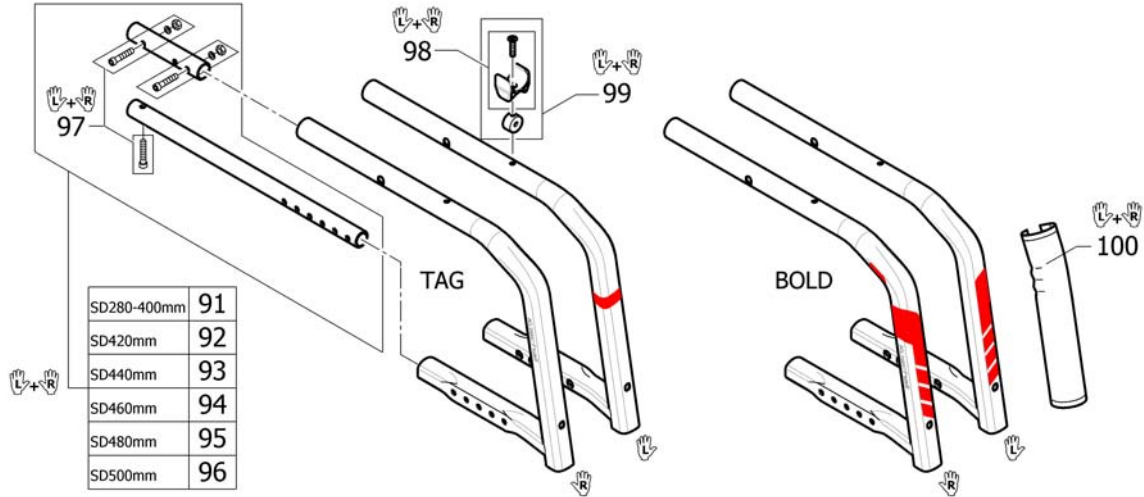

Front frames FF 80°

	BOLD						TAG	
	Blue	Dark Grey	Gold	Light Grey	Red	Black	Red	Black
SD280-400mm	1	2	3	4	5	6	7	8
SD420mm	9	10	11	12	13	14	15	16
SD440mm	17	18	19	20	21	22	23	24
SD460mm	25	26	27	28	29	30	31	32
SD480mm	33	34	35	36	37	38	39	40
SD500mm	41	42	43	44	45	46	47	48

	BOLD						Option TAG
	Blue	Dark Grey	Gold	Light Grey	Red	Black	
SD280-400mm	49	50	51	52	53	54	55
SD420mm	56	57	58	59	60	61	62
SD440mm	63	64	65	66	67	68	69
SD460mm	70	71	72	73	74	75	76
SD480mm	77	78	79	80	81	82	83
SD500mm	84	85	86	87	88	89	90

Pos.	Part number	Description	Valid from → until	Qty
1	SP1664625-0464	Frame Compact FF 80° SD400 - SD320, left, Space black with Decal Bold blue		1
1	SP1664625-0465	Frame Compact FF 80° SD400 - SD320, left, Anthracite grey with Decal Bold blue		1
1	SP1664625-0466	Frame Compact FF 80° SD400 - SD320, left, Pure white with Decal Bold blue		1
1	SP1664625-0467	Frame Compact FF 80° SD400 - SD320, left, Carmine red with Decal Bold blue		1
1	SP1664625-0468	Frame Compact FF 80° SD400 - SD320, left, Azure blue with Decal Bold blue		1
2	SP1664652-0464	Frame Compact FF 80° SD400 - SD320, left, Space black with Decal Bold dark grey		1
2	SP1664652-0465	Frame Compact FF 80° SD400 - SD320, left, Anthracite grey with Decal Bold dark grey		1
2	SP1664652-0466	Frame Compact FF 80° SD400 - SD320, left, Pure white with Decal Bold dark grey		1
2	SP1664652-0467	Frame Compact FF 80° SD400 - SD320, left, Carmine red with Decal Bold dark grey		1
2	SP1664652-0468	Frame Compact FF 80° SD400 - SD320, left, Azure blue with Decal Bold dark grey		1
3	SP1664676-0464	Frame Compact FF 80° SD400 - SD320, left, Space black with Decal Bold gold		1
3	SP1664676-0465	Frame Compact FF 80° SD400 - SD320, left, Anthracite grey with Decal Bold gold		1
3	SP1664676-0466	Frame Compact FF 80° SD400 - SD320, left, Pure white with Decal Bold gold		1
3	SP1664676-0467	Frame Compact FF 80° SD400 - SD320, left, Carmine red with Decal Bold gold		1
3	SP1664676-0468	Frame Compact FF 80° SD400 - SD320, left, Azure blue with Decal Bold gold		1
4	SP1664700-0464	Frame Compact FF 80° SD400 - SD320, left, Space black with Decal Bold light grey		1
4	SP1664700-0465	Frame Compact FF 80° SD400 - SD320, left, Anthracite grey with Decal Bold light grey		1
4	SP1664700-0466	Frame Compact FF 80° SD400 - SD320, left, Pure white with Decal Bold light grey		1