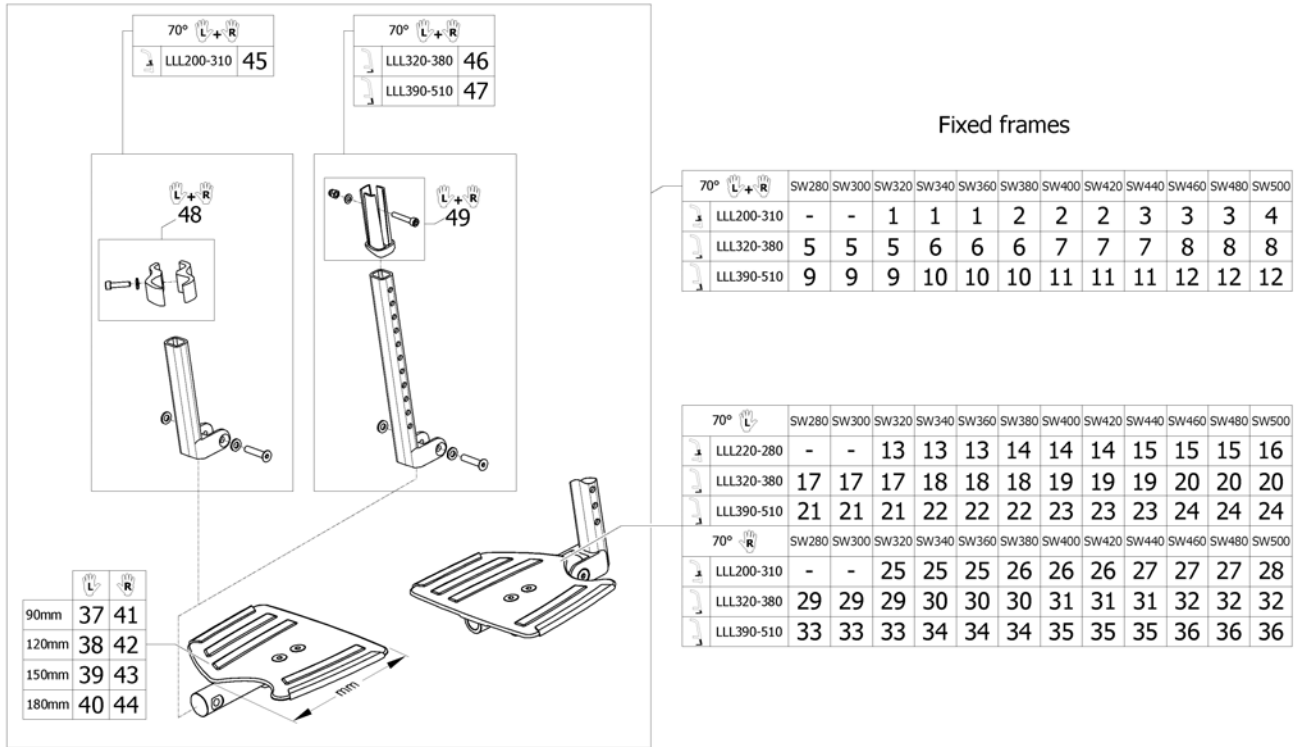

Footrest 2 pieces flip up carbon, for Fixed Frame 70°

ISPS1666896

Pos.	Part number	Description	Valid from → until	Qty
1	SP1667050	Footrest Carbon 2-pc. 90mm, Hight mounted, Complete, Pair		1
2	SP1667053	Footrest Carbon 2-pc. 120mm, Hight mounted, Complete, Pair		1
3	SP1667056	Footrest Carbon 2-pc. 150mm, Hight mounted, Complete, Pair		1
4	SP1667059	Footrest Carbon 2-pc. 180mm, Hight mounted, Complete, Pair		1
5	SP1667051	Footrest Carbon 2-pc. 90mm, Short tube, Complete, Pair		1
6	SP1667054	Footrest Carbon 2-pc. 120mm, Short tube, Complete, Pair		1
7	SP1667057	Footrest Carbon 2-pc. 150mm, Short tube, Complete, Pair		1
8	SP1667060	Footrest Carbon 2-pc. 180mm, Short tube, Complete, Pair		1
9	SP1667052	Footrest Carbon 2-pc. 90mm, Long tube, Complete, Pair		1
10	SP1667055	Footrest Carbon 2-pc. 120mm, Long tube, Complete, Pair		1
11	SP1667058	Footrest Carbon 2-pc. 150mm, Long tube, Complete, Pair		1
12	SP1667061	Footrest Carbon 2-pc. 180mm, Long tube, Complete, Pair		1
13	SP1667062	Footrest Carbon Left. 90mm, Hight mounted, Complete		1
14	SP1667065	Footrest Carbon Left. 120mm, Hight mounted, Complete		1
15	SP1667068	Footrest Carbon Left. 150mm, Hight mounted, Complete		1
16	SP1667071	Footrest Carbon Left. 180mm, Hight mounted, Complete		1
17	SP1667063	Footrest Carbon Left. 90mm, Short tube, Complete		1
18	SP1667066	Footrest Carbon Left. 120mm, Short tube, Complete		1
19	SP1667069	Footrest Carbon Left. 150mm, Short tube, Complete		1
20	SP1667072	Footrest Carbon Left. 180mm, Short tube, Complete		1
21	SP1667064	Footrest Carbon Left. 90mm, Long tube, Complete		1
22	SP1667067	Footrest Carbon Left. 120mm, Long tube, Complete		1
23	SP1667070	Footrest Carbon Left. 150mm, Long tube, Complete		1
24	SP1667073	Footrest Carbon Left. 180mm, Long tube, Complete		1
25	SP1667074	Footrest Carbon Right. 90mm, Hight mounted, Complete		1
26	SP1667077	Footrest Carbon Right. 120mm, Hight mounted, Complete		1
27	SP1667080	Footrest Carbon Right. 150mm, Hight mounted, Complete		1
28	SP1667083	Footrest Carbon Right. 180mm, Hight mounted, Complete		1
29	SP1667075	Footrest Carbon Right. 90mm, Short tube, Complete		1
30	SP1667078	Footrest Carbon Right. 120mm, Short tube, Complete		1
31	SP1667081	Footrest Carbon Right. 150mm, Short tube, Complete		1