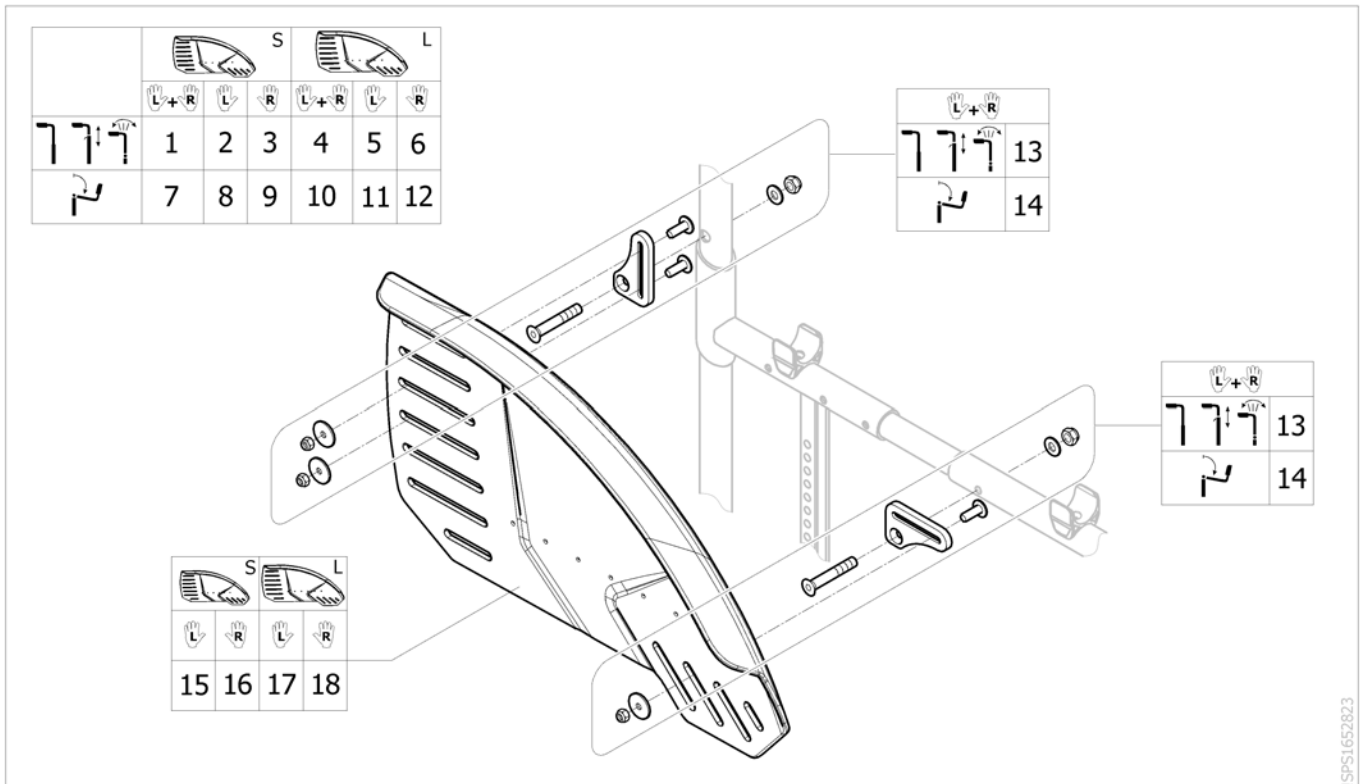

Mudguards Economy, fixed

Pos.	Part number	Description	Valid from → until	Qty
1	SP1666052	Mudguard Economy S Cplte, Pair		1
2	SP1665097	Mudguard Economy S Cplte, Left		1
3	SP1665095	Mudguard Economy S Cplte, Right		1
4	SP1666053	Mudguard Economy L Cplte, Pair		1
5	SP1665098	Mudguard Economy L Cplte, Left		1
6	SP1665096	Mudguard Economy L Cplte, Right		1
7	SP1666013	Mudguard Economy S cplte for foldable backrest, Pair		1
8	SP1666015	Mudguard Economy S cplte for foldable backrest, Left		1
9	SP1666016	Mudguard Economy S cplte for foldable backrest, Right		1
10	SP1666014	Mudguard Economy L cplte for foldable backrest, Pair		1
11	SP1666017	Mudguard Economy L cplte for foldable backrest, Left		1
12	SP1666019	Mudguard Economy L cplte for foldable backrest, Right		1
13	SP1665111	Fixation kit for clothes-guard and mudguard		1
14	SP1665112	Fixation kit for clothes-guard and mudguard for foldable backrest		1
15	SP1659502	Mudguard Economy S, Left		1
16	SP1659500	Mudguard Economy S, Right		1
17	SP1659503	Mudguard Economy L, Left		1
18	SP1659501	Mudguard Economy L, Right		1