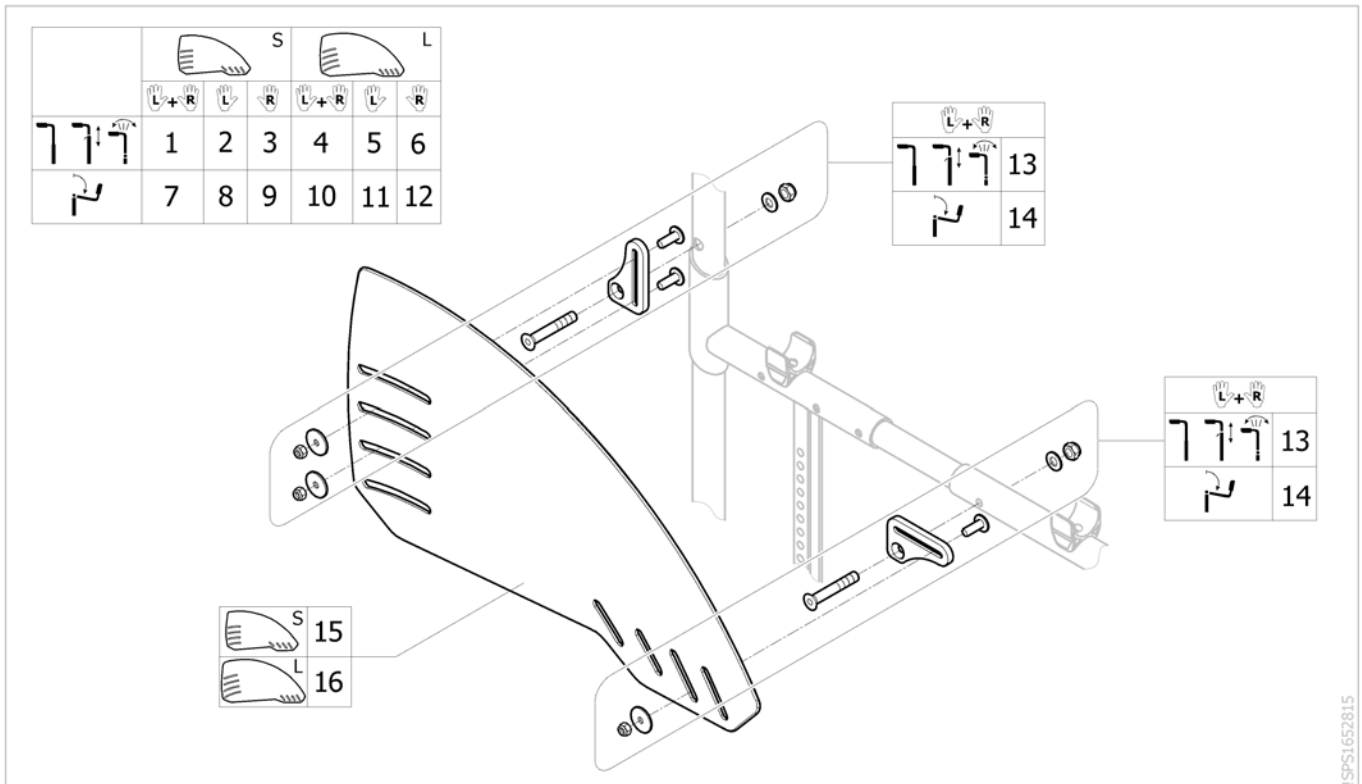

ISPS1652815

Pos.	Part number	Description	Valid from → until	Qty
1	SP1665091	Clothes-guard Carbon S cplte, Pair		1
2	SP1665822	Clothes-guard Carbon S cplte, Left		1
3	SP1665823	Clothes-guard Carbon S cplte, Right		1
4	SP1665092	Clothes-guard Carbon L cplte, Pair		1
5	SP1665824	Clothes-guard Carbon L cplte, Left		1
6	SP1665825	Clothes-guard Carbon L cplte, Right		1
7	SP1665826	Clothes-guard Carbon S cplte for foldable backrest, Pair		1
8	SP1665827	Clothes-guard Carbon S cplte for foldable backrest, Left		1
9	SP1665828	Clothes-guard Carbon S cplte for foldable backrest, Right		1
10	SP1665829	Clothes-guard Carbon L cplte for foldable backrest, Pair		1
11	SP1665830	Clothes-guard Carbon L cplte for foldable backrest, Left		1
12	SP1665831	Clothes-guard Carbon L cplte for foldable backrest, Right		1
13	SP1665111	Fixation kit for clothes-guard and mudguard		1
14	SP1665112	Fixation kit for clothes-guard and mudguard for foldable backrest		1
15	SP1643826	Clothes-guard Carbone S		1
16	SP1643827	Clothes-guard Carbon L		1