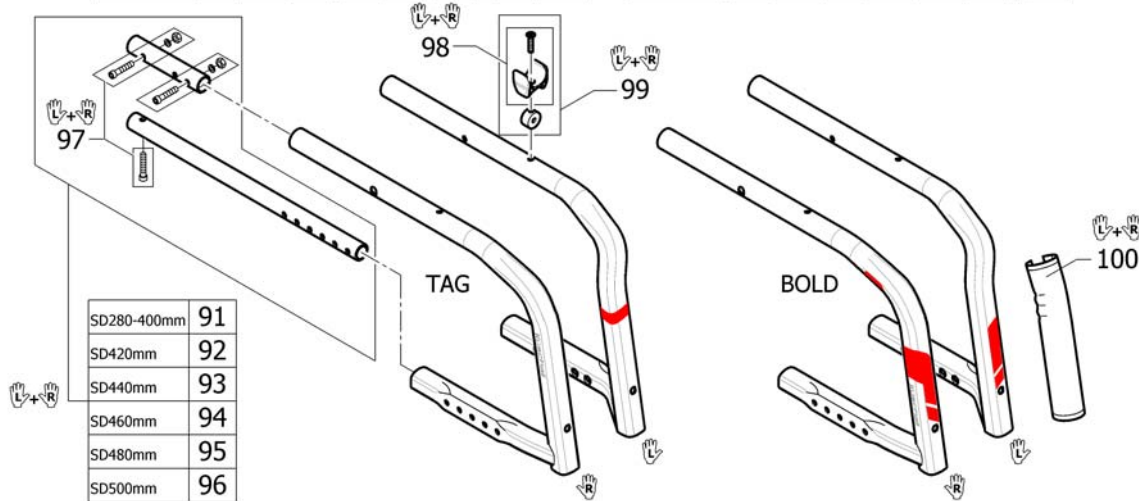

Front frames adducted FF 80°

	BOLD						TAG	
	Blue	Dark Grey	Gold	Light Grey	Red	Black	Red	Black
SD280-400mm	1	2	3	4	5	6	7	8
SD420mm	9	10	11	12	13	14	15	16
SD440mm	17	18	19	20	21	22	23	24
SD460mm	25	26	27	28	29	30	31	32
SD480mm	33	34	35	36	37	38	39	40
SD500mm	41	42	43	44	45	46	47	48

	BOLD						Option TAG
	Blue	Dark Grey	Gold	Light Grey	Red	Black	
SD280-400mm	49	50	51	52	53	54	55
SD420mm	56	57	58	59	60	61	62
SD440mm	63	64	65	66	67	68	69
SD460mm	70	71	72	73	74	75	76
SD480mm	77	78	79	80	81	82	83
SD500mm	84	85	86	87	88	89	90

Pos.	Part number	Description	Valid from → until	Qty
1	SP1664638-0464	Frame Compact FF adducted 80° SD400 - SD320, left, Space black with Decal Bold blue		1
1	SP1664638-0465	Frame Compact FF adducted 80° SD400 - SD320, left, Anthracite grey with Decal Bold blue		1
1	SP1664638-0466	Frame Compact FF adducted 80° SD400 - SD320, left, Pure white with Decal Bold blue		1
1	SP1664638-0467	Frame Compact FF adducted 80° SD400 - SD320, left, Carmine red with Decal Bold blue		1
1	SP1664638-0468	Frame Compact FF adducted 80° SD400 - SD320, left, Azure blue with Decal Bold blue		1
2	SP1664664-0464	Frame Compact FF adducted 80° SD400 - SD320, left, Space black with Decal Bold dark grey		1
2	SP1664664-0465	Frame Compact FF adducted 80° SD400 - SD320, left, Anthracite grey with Decal Bold dark grey		1
2	SP1664664-0466	Frame Compact FF adducted 80° SD400 - SD320, left, Pure white with Decal Bol dark grey		1
2	SP1664664-0467	Frame Compact FF adducted 80° SD400 - SD320, left, Carmine red with Decal Bold dark grey		1
2	SP1664664-0468	Frame Compact FF adducted 80° SD400 - SD320, left, Azure blue with Decal Bol dark grey		1
3	SP1664688-0464	Frame Compact FF adducted 80° SD400 - SD320, left, Space black with Decal Bold gold		1
3	SP1664688-0465	Frame Compact FF adducted 80° SD400 - SD320, left, Anthracite grey with Decal Bold gold		1
3	SP1664688-0466	Frame Compact FF adducted 80° SD400 - SD320, left, Pure white with Decal Bol gold		1
3	SP1664688-0467	Frame Compact FF adducted 80° SD400 - SD320, left, Carmine red with Decal Bold gold		1
3	SP1664688-0468	Frame Compact FF adducted 80° SD400 - SD320, left, Azure blue with Decal Bol gold		1
4	SP1664712-0464	Frame Compact FF adducted 80° SD400 - SD320, left, Space black with Decal Bold light grey		1
4	SP1664712-0465	Frame Compact FF adducted 80° SD400 - SD320, left, Anthracite grey with Decal Bold light grey		1
4	SP1664712-0466	Frame Compact FF adducted 80° SD400 - SD320, left, Pure white with Decal Bold light grey		1