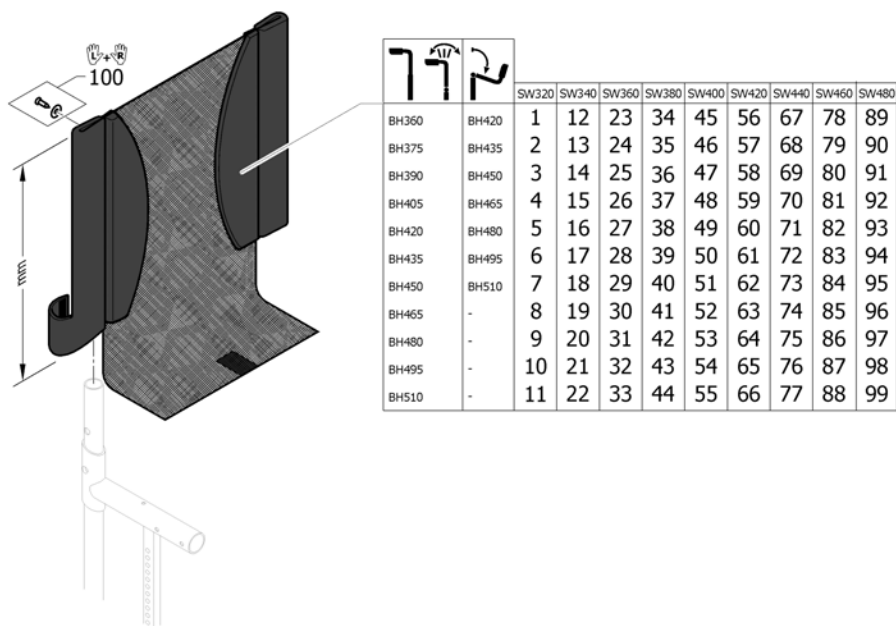

Backrest cover light

ISPS1652036

Pos.	Part number	Description	Valid from → until	Qty
1	SP60110414	Backrest cover extra light SW320 BH360		1
2	SP60110415	Backrest cover extra light SW320 BH375		1
3	SP60110416	Backrest cover extra light SW320 BH390		1
4	SP60110417	Backrest cover extra light SW320 BH405		1
5	SP60110418	Backrest cover extra light SW320 BH420		1
6	SP60110419	Backrest cover extra light SW320 BH435		1
7	SP60110420	Backrest cover extra light SW320 BH450		1
8	SP60110421	Backrest cover extra light SW320 BH465		1
9	SP60110422	Backrest cover extra light SW320 BH480		1
10	SP60110423	Backrest cover extra light SW320 BH495		1
11	SP60110424	Backrest cover extra light SW320 BH510		1
12	SP60110294	Backrest cover extra light SW340 BH360		1
13	SP60110295	Backrest cover extra light SW340 BH375		1
14	SP60110296	Backrest cover extra light SW340 BH390		1
15	SP60110297	Backrest cover extra light SW340 BH405		1
16	SP60110298	Backrest cover extra light SW340 BH420		1
17	SP60110299	Backrest cover extra light SW340 BH435		1
18	SP60110300	Backrest cover extra light SW340 BH450		1
19	SP60110301	Backrest cover extra light SW340 BH465		1
20	SP60110302	Backrest cover extra light SW340 BH480		1
21	SP60110303	Backrest cover extra light SW340 BH495		1
22	SP60110304	Backrest cover extra light SW340 BH510		1
23	SP60110309	Backrest cover extra light SW360 BH360		1
24	SP60110310	Backrest cover extra light SW360 BH375		1
25	SP60110311	Backrest cover extra light SW360 BH390		1
26	SP60110312	Backrest cover extra light SW360 BH405		1
27	SP60110313	Backrest cover extra light SW360 BH420		1
28	SP60110314	Backrest cover extra light SW360 BH435		1
29	SP60110315	Backrest cover extra light SW360 BH450		1
30	SP60110316	Backrest cover extra light SW360 BH465		1
31	SP60110317	Backrest cover extra light SW360 BH480		1