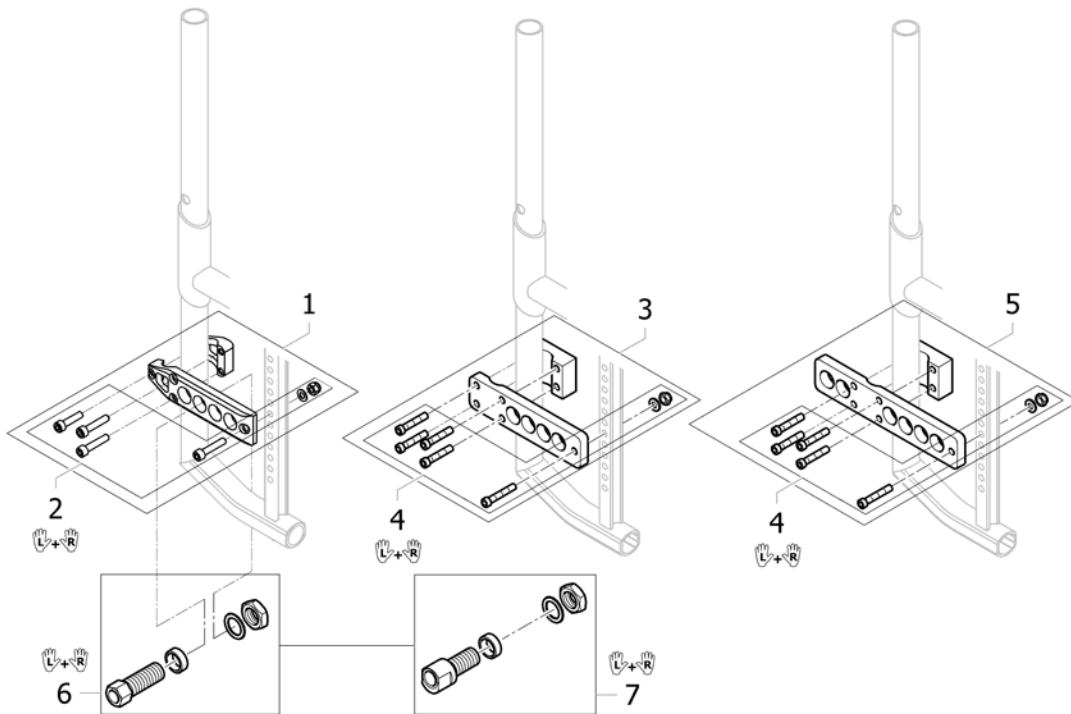

Rear wheel fixation

ISPS1652809

Pos.	Part number	Description	Valid from → until	Qty
1	SP1665016-0004	Adapterplate set black		1
2	SP1665017	Fixation kit for adapter plate, standard		1
3	1539989	Adapterplate set for drumbrake or 4° with siderest		1
4	1539986	Fixation kit to adapter plate, drumbrake		1
5	1539990	Adapterplate set for Rearwheelextension		1
6	1556079	Adaptersleeve set 1°, pair		1
7	1539988	Adaptersleeve set 4°, pair		1