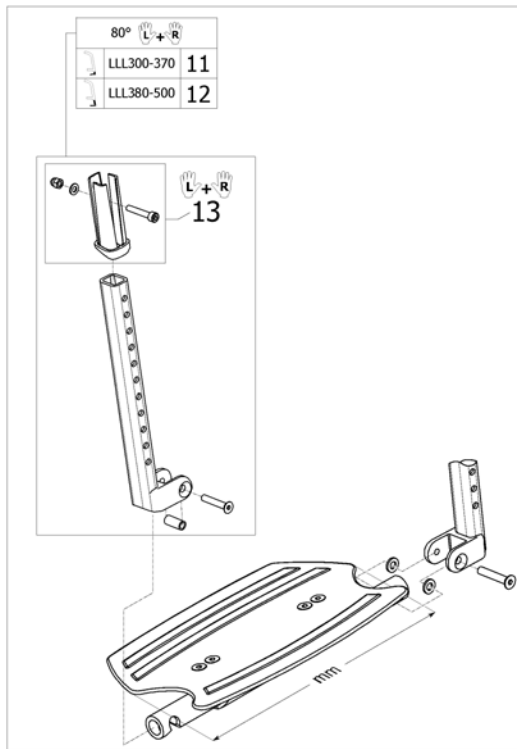

Footrest 1 piece flip up carbon, for Fixed Frame 80° adducted

Fixed frames adducted

80° L+R	SW320	SW340	SW360	SW380	SW400	SW420	SW440	SW460	SW480	SW500
LLL300-370	1	1	1	1	2	3	3	4	5	5
LLL380-500	6	6	6	6	7	8	8	9	10	10

ISPS166630

Pos.	Part number	Description	Valid from → until	Qty
1	SP1667086	Footrest Carbon 1-piece 193mm, Short tube, Complete		1
2	SP1667088	Footrest Carbon 1-piece 222mm, Short tube, Complete		1
3	SP1667090	Footrest Carbon 1-piece 250mm, Short tube, Complete		1
4	SP1667092	Footrest Carbon 1-piece 280mm, Short tube, Complete		1
5	SP1667094	Footrest Carbon 1-piece 308mm, Short tube, Complete		1
6	SP1667087	Footrest Carbon 1-piece 193mm, Long tube, Complete		1
7	SP1667089	Footrest Carbon 1-piece 222mm, Long tube, Complete		1
8	SP1667091	Footrest Carbon 1-piece 250mm, Long tube, Complete		1
9	SP1667093	Footrest Carbon 1-piece 280mm, Long tube, Complete		1
10	SP1667095	Footrest Carbon 1-piece 308mm, Long tube, Complete		1
11	SP1665076	Telescopic tube kit for footrest 1-piece short, pair		1
12	SP1665077	Telescopic tube kit for footrest 1-piece long, pair		1
13	SP1665079	Fixation kit footplate telescope		1