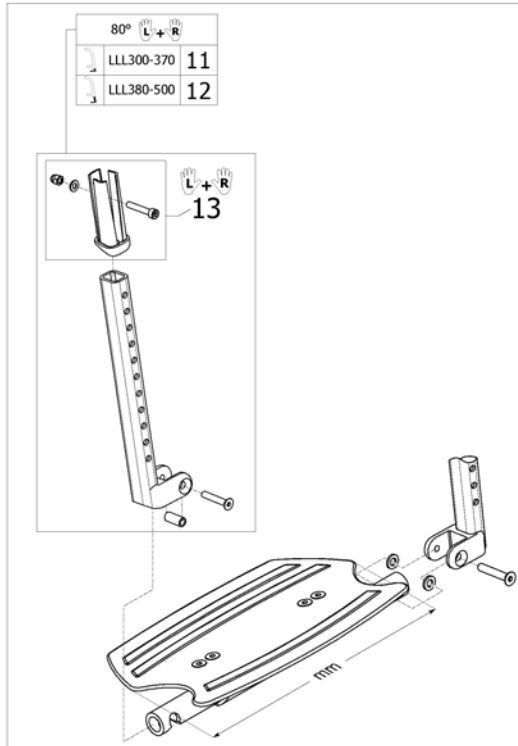

Footrest 1 piece flip up carbon, for Fixed Frame 80°

Fixed frames

80° L+R	SW280	SW300	SW320	SW340	SW360	SW380	SW400	SW420	SW440	SW460	SW480	SW500
LLL300-370	1	1	1	1	2	3	3	4	5	5	5	5
LLL380-500	6	6	6	6	7	8	8	9	10	10	10	10

ISPS1666928

Pos.	Part number	Description	Valid from → until	Qty
1	SP1667086	Footrest Carbon 1-piece 193mm, Short tube, Complete		1
2	SP1667088	Footrest Carbon 1-piece 222mm, Short tube, Complete		1
3	SP1667090	Footrest Carbon 1-piece 250mm, Short tube, Complete		1
4	SP1667092	Footrest Carbon 1-piece 280mm, Short tube, Complete		1
5	SP1667094	Footrest Carbon 1-piece 308mm, Short tube, Complete		1
6	SP1667087	Footrest Carbon 1-piece 193mm, Long tube, Complete		1
7	SP1667089	Footrest Carbon 1-piece 222mm, Long tube, Complete		1
8	SP1667091	Footrest Carbon 1-piece 250mm, Long tube, Complete		1
9	SP1667093	Footrest Carbon 1-piece 280mm, Long tube, Complete		1
10	SP1667095	Footrest Carbon 1-piece 308mm, Long tube, Complete		1
11	SP1665076	Telescopic tube kit for footrest 1-piece short, pair		1
12	SP1665077	Telescopic tube kit for footrest 1-piece long, pair		1
13	SP1665079	Fixation kit footplate telescope		1