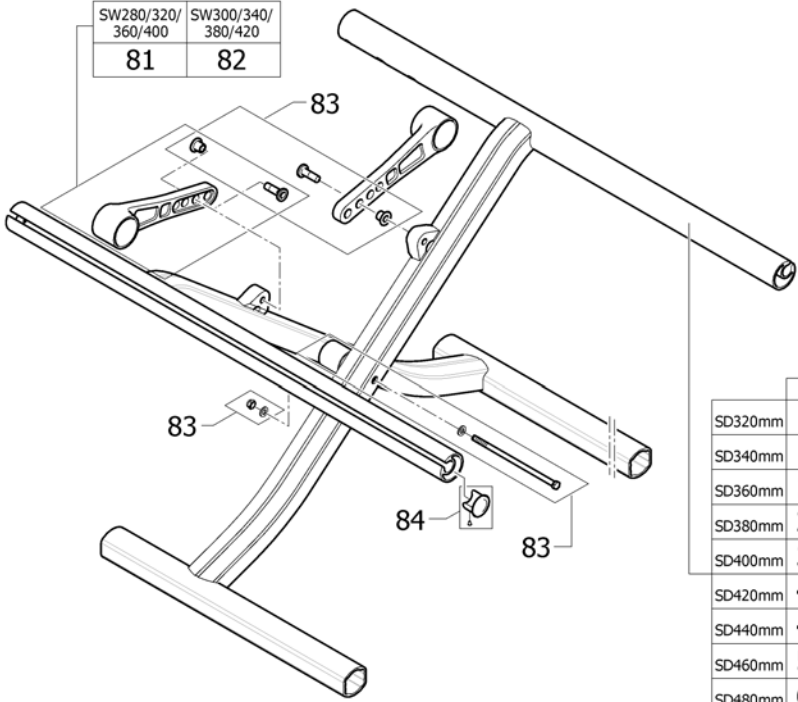

Cross brace single, SB28-42

SD320mm	1	2	3	4	5	6	7	8
SD340mm	9	10	11	12	13	14	15	16
SD360mm	17	18	19	20	21	22	23	24
SD380mm	25	26	27	28	29	30	31	32
SD400mm	33	34	35	36	37	38	39	40
SD420mm	41	42	43	44	45	46	47	48
SD440mm	49	50	51	52	53	54	55	56
SD460mm	57	58	59	60	61	62	63	64
SD480mm	65	66	67	68	69	70	71	72
SD500mm	73	74	75	76	77	78	79	80

ISP51652818

Pos.	Part number	Description	Valid from → until	Qty
1	SP1664889-0464	Cross-brace single, SW280 SD320, Space black		1
2	SP1664890-0464	Cross-brace single, SW300 SD320, Space black		1
3	SP1664891-0464	Cross-brace single, SW320 SD320, Space black		1
4	SP1664892-0464	Cross-brace single, SW340 SD320, Space black		1
5	SP1664893-0464	Cross-brace single, SW360 SD320, Space black		1
6	SP1664894-0464	Cross-brace single, SW380 SD320, Space black		1
7	SP1664895-0464	Cross-brace single, SW400 SD320, Space black		1
8	SP1664896-0464	Cross-brace single, SW420 SD320, Space black		1
9	SP1664901-0464	Cross-brace single, SW280 SD340, Space black		1
10	SP1664902-0464	Cross-brace single, SW300 SD340, Space black		1
11	SP1664903-0464	Cross-brace single, SW320 SD340, Space black		1
12	SP1664904-0464	Cross-brace single, SW340 SD340, Space black		1
13	SP1664905-0464	Cross-brace single, SW360 SD340, Space black		1
14	SP1664906-0464	Cross-brace single, SW380 SD340, Space black		1
15	SP1664907-0464	Cross-brace single, SW400 SD340, Space black		1
16	SP1664908-0464	Cross-brace single, SW420 SD340, Space black		1
17	SP1664913-0464	Cross-brace single, SW280 SD360, Space black		1
18	SP1664914-0464	Cross-brace single, SW300 SD360, Space black		1
19	SP1664915-0464	Cross-brace single, SW320 SD360, Space black		1
20	SP1664916-0464	Cross-brace single, SW340 SD360, Space black		1
21	SP1664917-0464	Cross-brace single, SW360 SD360, Space black		1
22	SP1664918-0464	Cross-brace single, SW380 SD360, Space black		1
23	SP1664919-0464	Cross-brace single, SW400 SD360, Space black		1
24	SP1664920-0464	Cross-brace single, SW420 SD360, Space black		1
25	SP1664925-0464	Cross-brace single, SW280 SD380, Space black		1
26	SP1664926-0464	Cross-brace single, SW300 SD380, Space black		1
27	SP1664927-0464	Cross-brace single, SW320 SD380, Space black		1
28	SP1664928-0464	Cross-brace single, SW340 SD380, Space black		1
29	SP1664929-0464	Cross-brace single, SW360 SD380, Space black		1
30	SP1664930-0464	Cross-brace single, SW380 SD380, Space black		1
31	SP1664931-0464	Cross-brace single, SW400 SD380, Space black		1