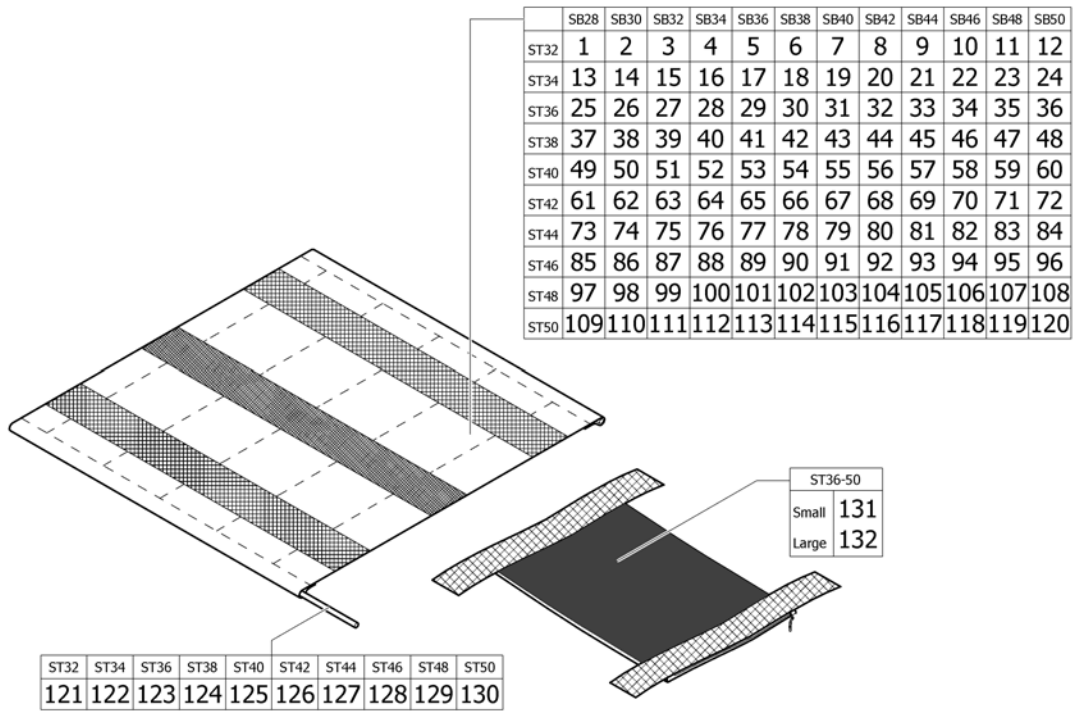

Seat cover with 2 bands (hooks)

19823151

Pos.	Part number	Description	Valid from → until	Qty
1	1540722	Seat cover SB28 ST32 with 2 Velcro bands (rough band)		1
2	1540723	Seat cover SB30 ST32 with 2 Velcro bands (rough band)		1
3	1540724	Seat cover SB32 ST32 with 2 Velcro bands (rough band)		1
4	1540725	Seat cover SB34 ST32 with 2 Velcro bands (rough band)		1
5	1540726	Seat cover SB36 ST32 with 2 Velcro bands (rough band)		1
6	1540727	Seat cover SB38 ST32 with 2 Velcro bands (rough band)		1
7	1540728	Seat cover SB40 ST32 with 2 Velcro bands (rough band)		1
8	1540729	Seat cover SB42 ST32 with 2 Velcro bands (rough band)		1
9	1540730	Seat cover SB44 ST32 with 2 Velcro bands (rough band)		1
10	1540731	Seat cover SB46 ST32 with 2 Velcro bands (rough band)		1
11	1540732	Seat cover SB48 ST32 with 2 Velcro bands (rough band)		1
12	1540733	Seat cover SB50 ST32 with 2 Velcro bands (rough band)		1
13	1540734	Seat cover SB28 ST34 with 2 Velcro bands (rough band)		1
14	1540735	Seat cover SB30 ST34 with 2 Velcro bands (rough band)		1
15	1540736	Seat cover SB32 ST34 with 2 Velcro bands (rough band)		1
16	1540737	Seat cover SB34 ST34 with 2 Velcro bands (rough band)		1
17	1540738	Seat cover SB36 ST34 with 2 Velcro bands (rough band)		1
18	1540739	Seat cover SB38 ST34 with 2 Velcro bands (rough band)		1
19	1540740	Seat cover SB40 ST34 with 2 Velcro bands (rough band)		1
20	1540741	Seat cover SB42 ST34 with 2 Velcro bands (rough band)		1
21	1540742	Seat cover SB44 ST34 with 2 Velcro bands (rough band)		1
22	1540743	Seat cover SB46 ST34 with 2 Velcro bands (rough band)		1
23	1540744	Seat cover SB48 ST34 with 2 Velcro bands (rough band)		1
24	1540745	Seat cover SB50 ST34 with 2 Velcro bands (rough band)		1
25	1540746	Seat cover SB28 ST36 with 2 Velcro bands (rough band)		1
26	1540747	Seat cover SB30 ST36 with 2 Velcro bands (rough band)		1
27	1540748	Seat cover SB32 ST36 with 2 Velcro bands (rough band)		1
28	1540749	Seat cover SB34 ST36 with 2 Velcro bands (rough band)		1
29	1540750	Seat cover SB36 ST36 with 2 Velcro bands (rough band)		1
30	1540751	Seat cover SB38 ST36 with 2 Velcro bands (rough band)		1
31	1540752	Seat cover SB40 ST36 with 2 Velcro bands (rough band)		1