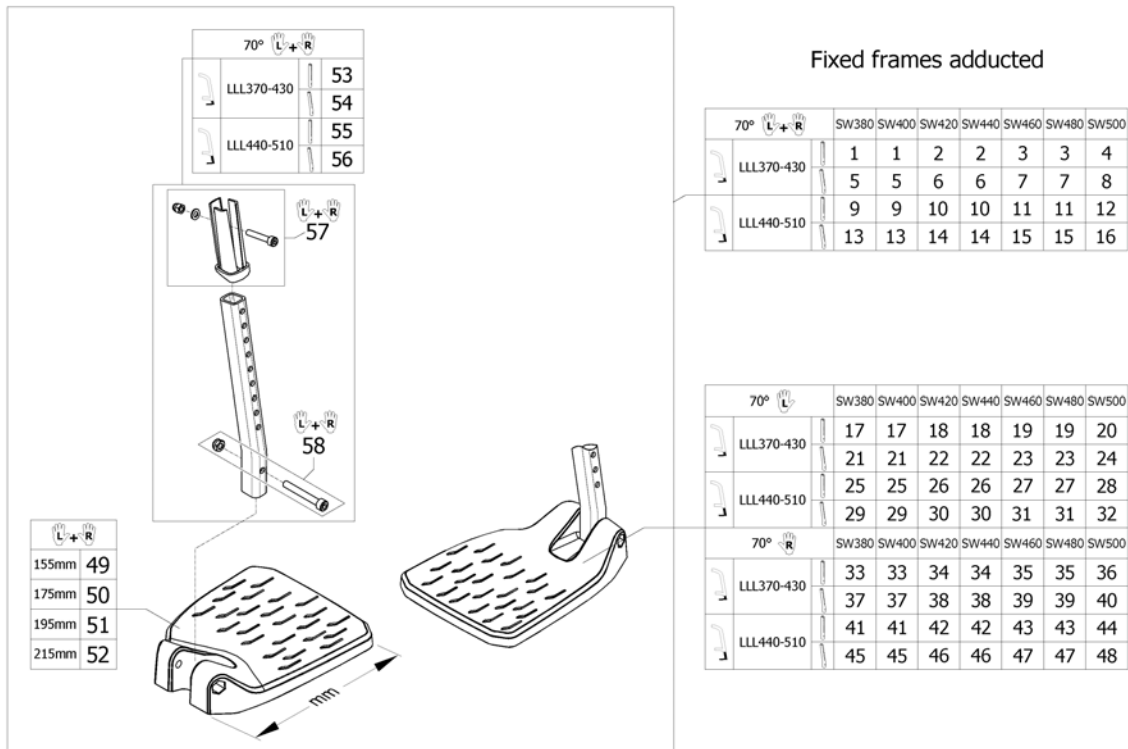

Footrest 2 pieces flip up plastic, for Fixed Frame 70° adducted

ISPS166698Z

Pos.	Part number	Description	Valid from → until	Qty
1	SP1666940	Footrest 2-pc. 155mm, Short straight tube, Complete, Pair		1
2	SP1666946	Footrest 2-pc. 175mm, Short straight tube, Complete, Pair		1
3	SP1666952	Footrest 2-pc. 195mm, Short straight tube, Complete, Pair		1
4	SP1666958	Footrest 2-pc. 215mm, Short straight tube, Complete, Pair		1
5	SP1666943	Footrest 2-pc. 155mm, Short tube 10°, Complete, Pair		1
6	SP1666949	Footrest 2-pc. 175mm, Short tube 10°, Complete, Pair		1
7	SP1666955	Footrest 2-pc. 195mm, Short tube 10°, Complete, Pair		1
8	SP1666961	Footrest 2-pc. 215mm, Short tube 10°, Complete, Pair		1
9	SP1666941	Footrest 2-pc. 155mm, Long straight tube, Complete, Pair		1
10	SP1666947	Footrest 2-pc. 175mm, Long straight tube, Complete, Pair		1
11	SP1666953	Footrest 2-pc. 195mm, Long straight tube, Complete, Pair		1
12	SP1666959	Footrest 2-pc. 215mm, Long straight tube, Complete, Pair		1
13	SP1666944	Footrest 2-pc. 155mm, Long tube 10°, Complete, Pair		1
14	SP1666950	Footrest 2-pc. 175mm, Long tube 10°, Complete, Pair		1
15	SP1666956	Footrest 2-pc. 195mm, Long tube 10°, Complete, Pair		1
16	SP1666962	Footrest 2-pc. 215mm, Long tube 10°, Complete, Pair		1
17	SP1666968	Footrest Left 155mm, Short straight tube, Complete		1
18	SP1666974	Footrest Left 175mm, Short straight tube, Complete		1
19	SP1666980	Footrest Left 195mm, Short straight tube, Complete		1
20	SP1666986	Footrest Left 215mm, Short straight tube, Complete		1
21	SP1666971	Footrest Left 155mm, Short tube 10°, Complete		1
22	SP1666977	Footrest Left 175mm, Short tube 10°, Complete		1
23	SP1666983	Footrest Left 195mm, Short tube 10°, Complete		1
24	SP1666989	Footrest Left 215mm, Short tube 10°, Complete		1
25	SP1666969	Footrest Left 155mm, Long straight tube, Complete		1
26	SP1666975	Footrest Left 175mm, Long straight tube, Complete		1
27	SP1666981	Footrest Left 195mm, Long straight tube, Complete		1
28	SP1666987	Footrest Left 215mm, Long straight tube, Complete		1
29	SP1666972	Footrest Left 155mm, Long tube 10°, Complete		1
30	SP1666978	Footrest Left 175mm, Long tube 10°, Complete		1
31	SP1666984	Footrest Left 195mm, Long tube 10°, Complete		1