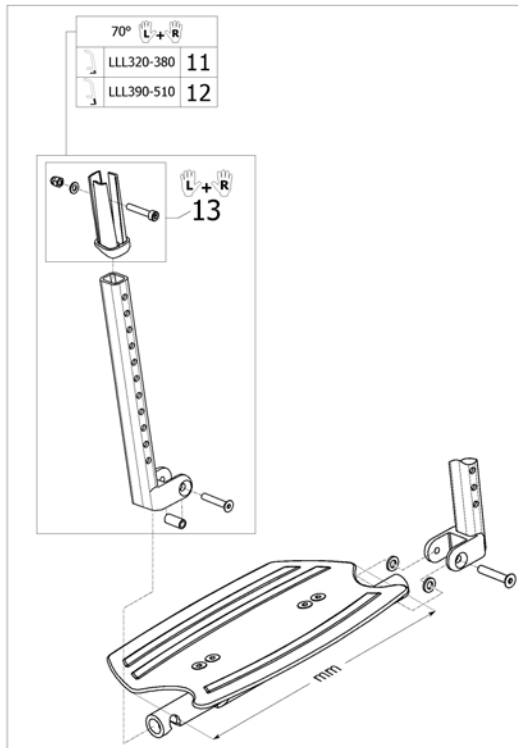

Footrest 1 piece flip up carbon, for Fixed Frame 70°

Fixed frames

70° L+R	SW280	SW300	SW320	SW340	SW360	SW380	SW400	SW420	SW440	SW460	SW480	SW500
LLL320-380	1	1	1	1	2	3	3	4	5	5	5	5
LLL390-510	6	6	6	6	7	8	8	9	10	10	10	10

ISPS1666927

Pos.	Part number	Description	Valid from → until	Qty
1	SP1667086	Footrest Carbon 1-piece 193mm, Short tube, Complete		1
2	SP1667088	Footrest Carbon 1-piece 222mm, Short tube, Complete		1
3	SP1667090	Footrest Carbon 1-piece 250mm, Short tube, Complete		1
4	SP1667092	Footrest Carbon 1-piece 280mm, Short tube, Complete		1
5	SP1667094	Footrest Carbon 1-piece 308mm, Short tube, Complete		1
6	SP1667087	Footrest Carbon 1-piece 193mm, Long tube, Complete		1
7	SP1667089	Footrest Carbon 1-piece 222mm, Long tube, Complete		1
8	SP1667091	Footrest Carbon 1-piece 250mm, Long tube, Complete		1
9	SP1667093	Footrest Carbon 1-piece 280mm, Long tube, Complete		1
10	SP1667095	Footrest Carbon 1-piece 308mm, Long tube, Complete		1
11	SP1665076	Telescopic tube kit for footrest 1-piece short, pair		1
12	SP1665077	Telescopic tube kit for footrest 1-piece long, pair		1
13	SP1665079	Fixation kit footplate telescope		1