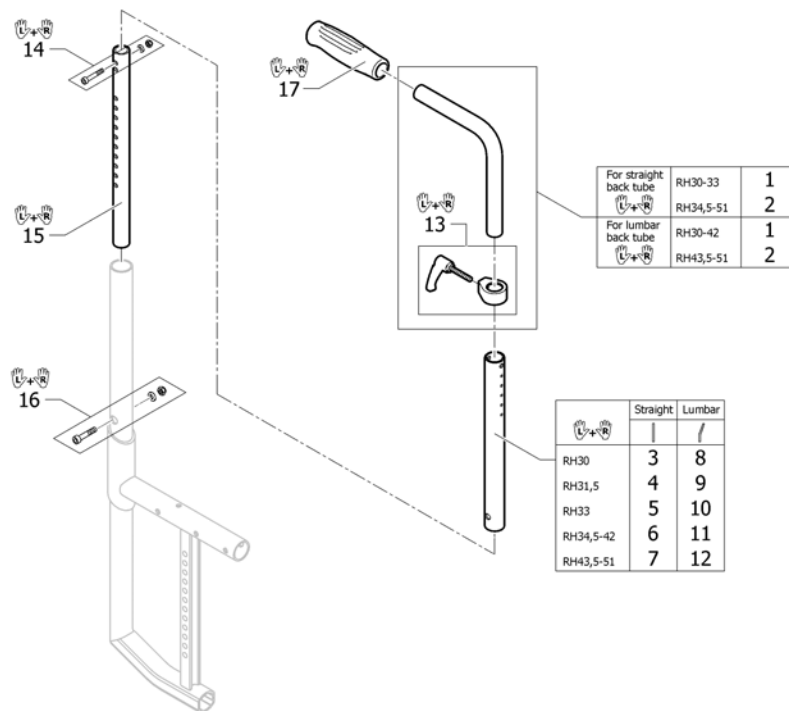

Push handles height adjustable

ISPS1652946

Pos.	Part number	Description	Valid from → until	Qty
1	1438203	Height adjustable, integrated push handles standard, kit short UL/C04		1
2	1438204	Height adjustable, integrated push handles standard, kit long UL/C04		1
3	1507750	Backrest tube L.235mm straight to integrated push handles, pair		1
4	1507751	Backrest tube L.250mm straight to integrated push handles, pair		1
5	1507752	Backrest tube L.265mm straight to integrated push handles, pair		1
6	1507753	Backrest tube L.280mm straight to integrated push handles, pair		1
7	1509103	Backrest tube L.355mm straight to integrated push handles, pair		1
8	1509114	Backrest tube L.235mm lumbar to integrated push handles, pair		1
9	1509115	Backrest tube L.250mm lumbar to integrated push handles, pair		1
10	1509116	Backrest tube L.265mm lumbar to integrated push handles, pair		1
11	1509117	Backrest tube L.280mm lumbar to integrated push handles, pair		1
12	1509122	Backrest tube L.355mm lumbar to integrated push handles, pair		1
13	1549985	Adjusting lever for height adjustable, integrated push handles, pair		1
14	1540071	Screw kit for backrest tube		1
15	1507747	Telescopic tube frame-backrest, pair		1
16	1540088	Fixation kit to backrest tube		1
17	1507734	Handle black, pair		1