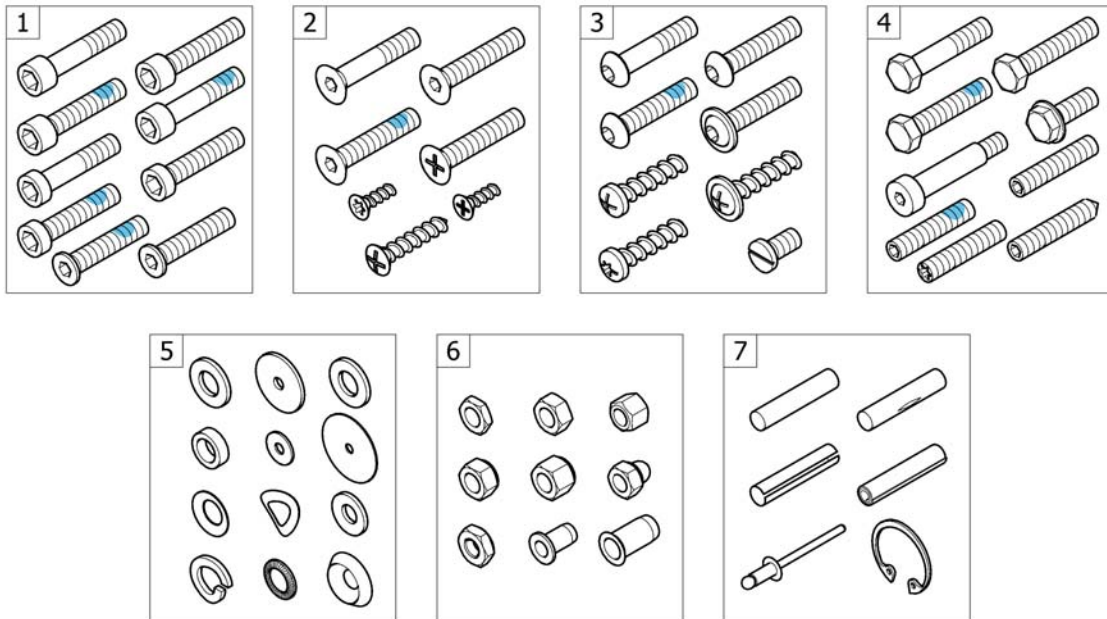

Fixation: screws, ...

ISPS1579317

Pos.	Part number	Description	Valid from → until	Qty
1	-	Socket head cap screws		1
2	-	Countersunk screws		1
3	-	Button head screws		1
4	-	Hex-head screws, diverse, ...		1
5	-	Washers		1
6	-	Nuts		1
7	-	Pins, rivets, ...		1