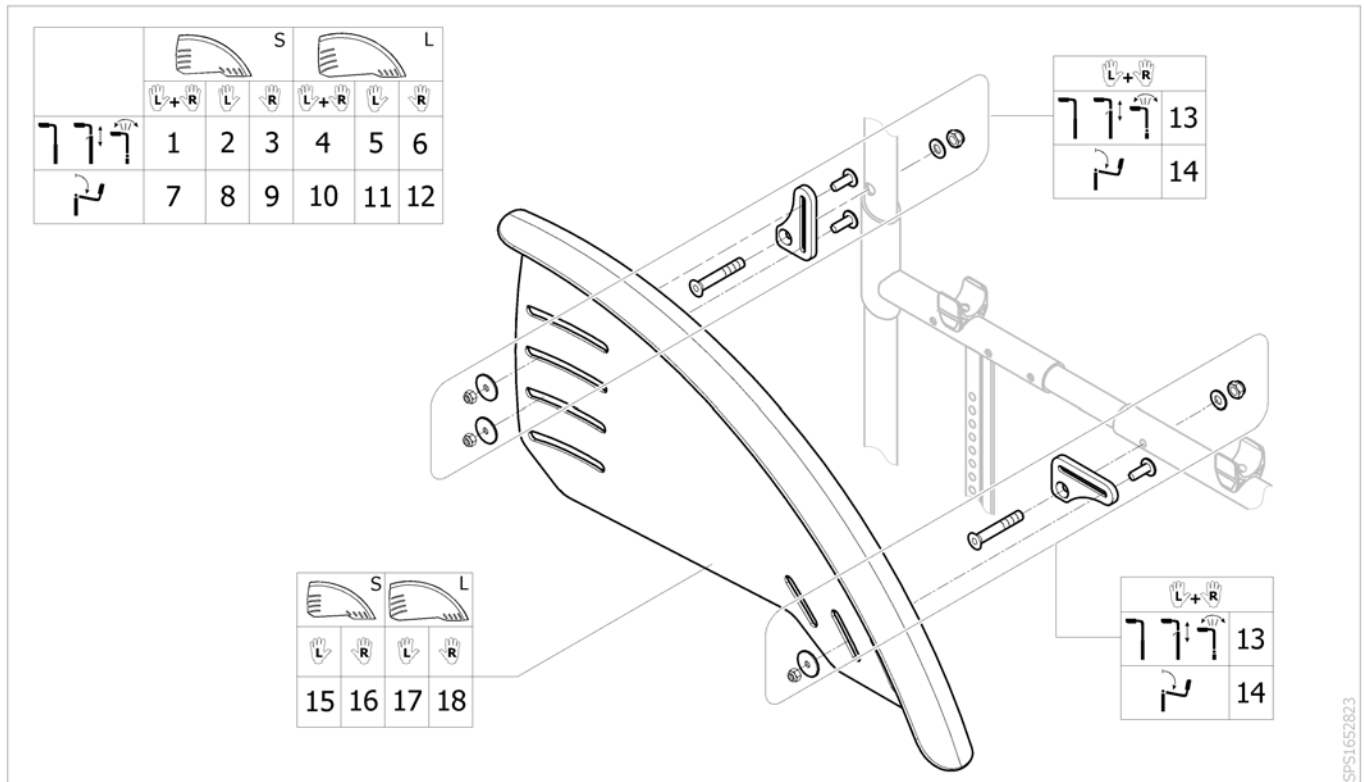

Mudguards Carbon, fixed

ISPS1652023

Pos.	Part number	Description	Valid from → until	Qty
1	SP1666563	Mudguard Carbon S Cplte, Pair		1
2	SP1666570	Mudguard Carbon S Cplte, Left		1
3	SP1666571	Mudguard Carbon S Cplte, Right		1
4	SP1666564	Mudguard Carbon L Cplte, Pair		1
5	SP1666572	Mudguard Carbon L Cplte, Left		1
6	SP1666573	Mudguard Carbon L Cplte, Right		1
7	SP1666574	Mudguard Carbon S cplte for foldable backrest, Pair		1
8	SP1666576	Mudguard Carbon S cplte for foldable backrest, Left		1
9	SP1666577	Mudguard Carbon S cplte for foldable backrest, Right		1
10	SP1666575	Mudguard Carbon L cplte for foldable backrest, Pair		1
11	SP1666578	Mudguard Carbon L cplte for foldable backrest, Left		1
12	SP1666579	Mudguard Carbon L cplte for foldable backrest, Right		1
13	SP1665111	Fixation kit for clothes-guard and mudguard		1
14	SP1665112	Fixation kit for clothes-guard and mudguard for foldable backrest		1
15	SP1653022	Mudguard Carbon S, Left		1
16	SP1653023	Mudguard Carbon S, Right		1
17	SP1653024	Mudguard Carbon L, Left		1
18	SP1653025	Mudguard Carbon L, Right		1