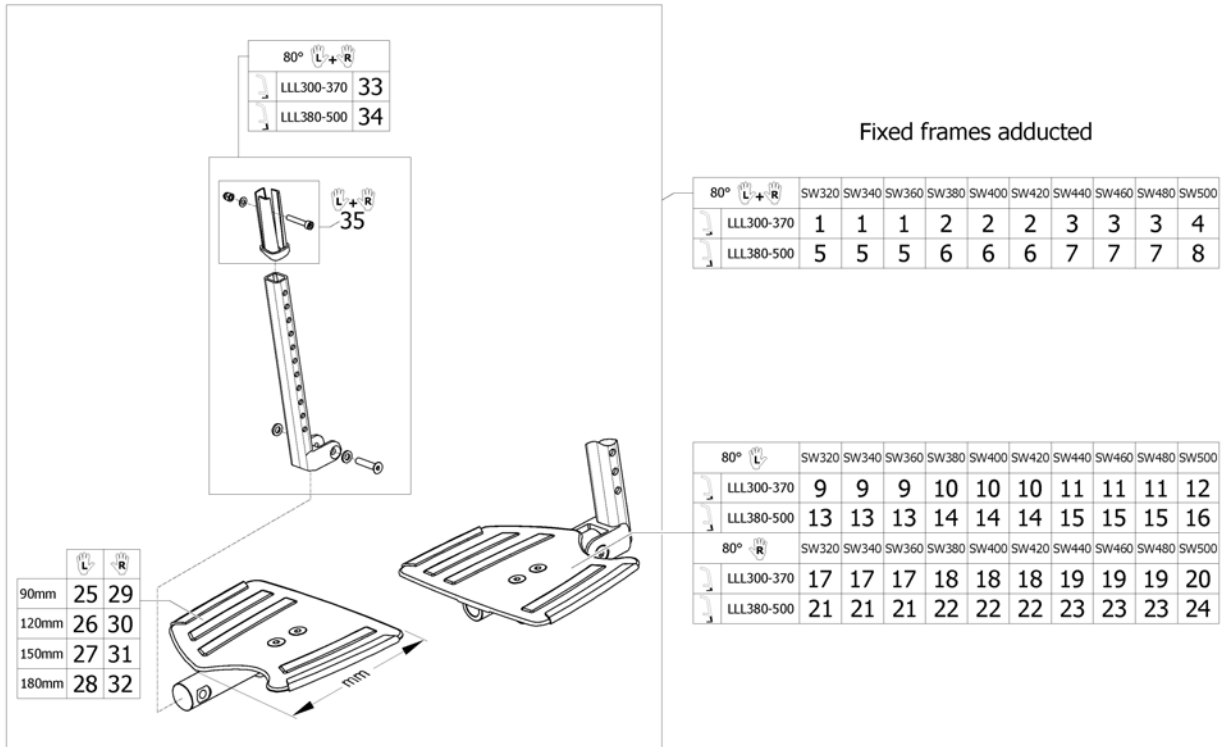

Footrest 2 pieces flip up carbon, for Fixed Frame 80° adducted

ISPS1666917

Pos.	Part number	Description	Valid from → until	Qty
1	SP1667051	Footrest Carbon 2-pc. 90mm, Short tube, Complete, Pair		1
2	SP1667054	Footrest Carbon 2-pc. 120mm, Short tube, Complete, Pair		1
3	SP1667057	Footrest Carbon 2-pc. 150mm, Short tube, Complete, Pair		1
4	SP1667060	Footrest Carbon 2-pc. 180mm, Short tube, Complete, Pair		1
5	SP1667052	Footrest Carbon 2-pc. 90mm, Long tube, Complete, Pair		1
6	SP1667055	Footrest Carbon 2-pc. 120mm, Long tube, Complete, Pair		1
7	SP1667058	Footrest Carbon 2-pc. 150mm, Long tube, Complete, Pair		1
8	SP1667061	Footrest Carbon 2-pc. 180mm, Long tube, Complete, Pair		1
9	SP1667063	Footrest Carbon Left. 90mm, Short tube, Complete		1
10	SP1667066	Footrest Carbon Left. 120mm, Short tube, Complete		1
11	SP1667069	Footrest Carbon Left. 150mm, Short tube, Complete		1
12	SP1667072	Footrest Carbon Left. 180mm, Short tube, Complete		1
13	SP1667064	Footrest Carbon Left. 90mm, Long tube, Complete		1
14	SP1667067	Footrest Carbon Left. 120mm, Long tube, Complete		1
15	SP1667070	Footrest Carbon Left. 150mm, Long tube, Complete		1
16	SP1667073	Footrest Carbon Left. 180mm, Long tube, Complete		1
17	SP1667075	Footrest Carbon Right. 90mm, Short tube, Complete		1
18	SP1667078	Footrest Carbon Right. 120mm, Short tube, Complete		1
19	SP1667081	Footrest Carbon Right. 150mm, Short tube, Complete		1
20	SP1667084	Footrest Carbon Right. 180mm, Short tube, Complete		1
21	SP1667076	Footrest Carbon Right. 90mm, Long tube, Complete		1
22	SP1667079	Footrest Carbon Right. 120mm, Long tube, Complete		1
23	SP1667082	Footrest Carbon Right. 150mm, Long tube, Complete		1
24	SP1667085	Footrest Carbon Right. 180mm, Long tube, Complete		1
25	1545450	Footrest carbon 2-pc. 90mm, left		1
26	1545451	Footrest carbon 2-pc. 120mm, left		1
27	1545452	Footrest carbon 2-pc. 150mm, left		1
28	1545517	Footrest carbon 2-pc. 180mm, left		1
29	1545446	Footrest carbon 2-pc. 90mm, right		1
30	1545447	Footrest carbon 2-pc. 120mm, right		1
31	1545448	Footrest carbon 2-pc. 150mm, right		1