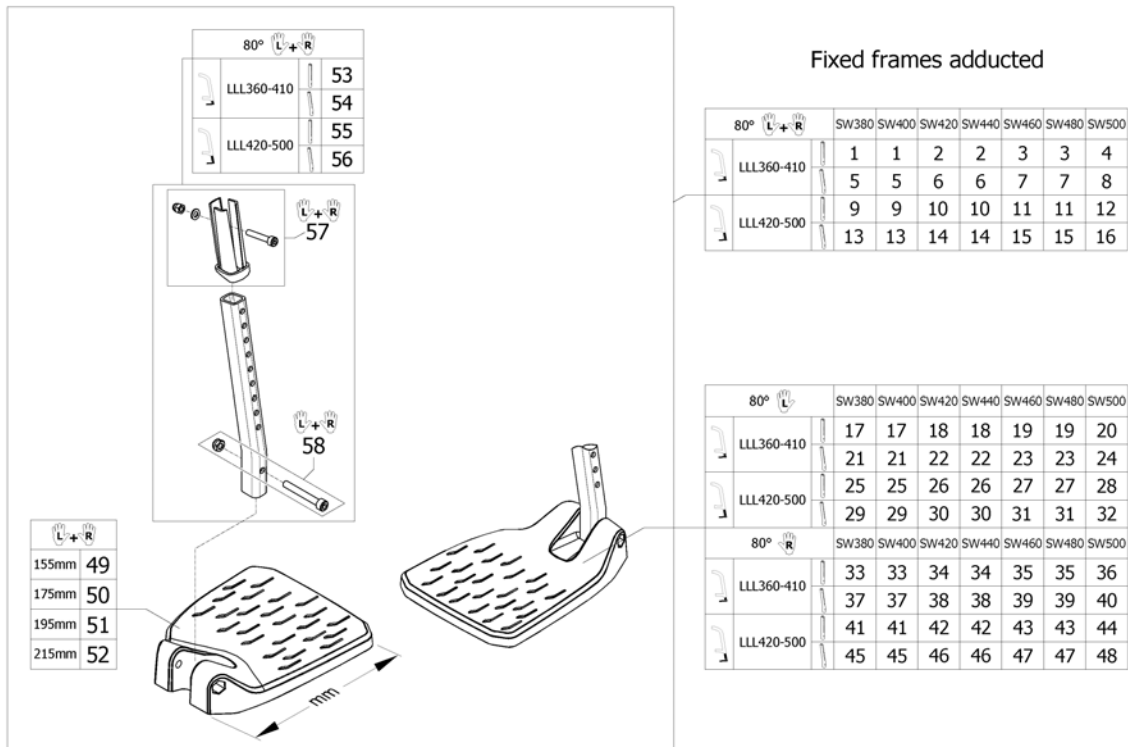

Footrest 2 pieces flip up plastic, for Fixed Frame 80° adducted

ISPS1666983

Pos.	Part number	Description	Valid from → until	Qty
1	SP1666940	Footrest 2-pc. 155mm, Short straight tube, Complete, Pair		1
2	SP1666946	Footrest 2-pc. 175mm, Short straight tube, Complete, Pair		1
3	SP1666952	Footrest 2-pc. 195mm, Short straight tube, Complete, Pair		1
4	SP1666958	Footrest 2-pc. 215mm, Short straight tube, Complete, Pair		1
5	SP1666943	Footrest 2-pc. 155mm, Short tube 10°, Complete, Pair		1
6	SP1666949	Footrest 2-pc. 175mm, Short tube 10°, Complete, Pair		1
7	SP1666955	Footrest 2-pc. 195mm, Short tube 10°, Complete, Pair		1
8	SP1666961	Footrest 2-pc. 215mm, Short tube 10°, Complete, Pair		1
9	SP1666941	Footrest 2-pc. 155mm, Long straight tube, Complete, Pair		1
10	SP1666947	Footrest 2-pc. 175mm, Long straight tube, Complete, Pair		1
11	SP1666953	Footrest 2-pc. 195mm, Long straight tube, Complete, Pair		1
12	SP1666959	Footrest 2-pc. 215mm, Long straight tube, Complete, Pair		1
13	SP1666944	Footrest 2-pc. 155mm, Long tube 10°, Complete, Pair		1
14	SP1666950	Footrest 2-pc. 175mm, Long tube 10°, Complete, Pair		1
15	SP1666956	Footrest 2-pc. 195mm, Long tube 10°, Complete, Pair		1
16	SP1666962	Footrest 2-pc. 215mm, Long tube 10°, Complete, Pair		1
17	SP1666968	Footrest Left 155mm, Short straight tube, Complete		1
18	SP1666974	Footrest Left 175mm, Short straight tube, Complete		1
19	SP1666980	Footrest Left 195mm, Short straight tube, Complete		1
20	SP1666986	Footrest Left 215mm, Short straight tube, Complete		1
21	SP1666971	Footrest Left 155mm, Short tube 10°, Complete		1
22	SP1666977	Footrest Left 175mm, Short tube 10°, Complete		1
23	SP1666983	Footrest Left 195mm, Short tube 10°, Complete		1
24	SP1666989	Footrest Left 215mm, Short tube 10°, Complete		1
25	SP1666969	Footrest Left 155mm, Long straight tube, Complete		1
26	SP1666975	Footrest Left 175mm, Long straight tube, Complete		1
27	SP1666981	Footrest Left 195mm, Long straight tube, Complete		1
28	SP1666987	Footrest Left 215mm, Long straight tube, Complete		1
29	SP1666972	Footrest Left 155mm, Long tube 10°, Complete		1
30	SP1666978	Footrest Left 175mm, Long tube 10°, Complete		1
31	SP1666984	Footrest Left 195mm, Long tube 10°, Complete		1