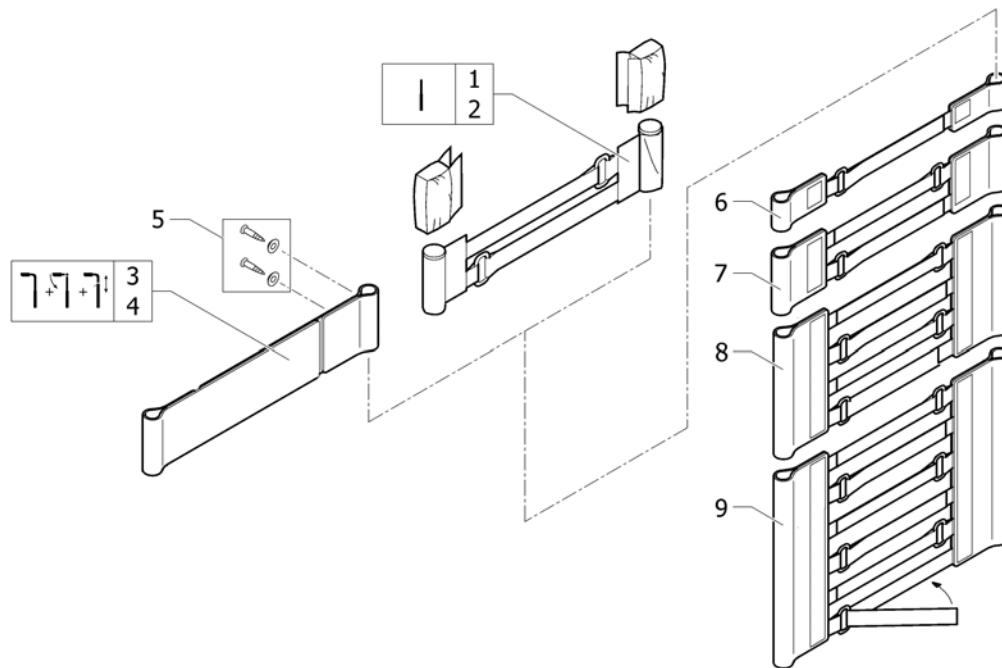

## Bands to adjustable backrest

ISPS165283Z

Pos.	Part number	Description	Valid from → until	Qty
1	1513172	Velcro end part, 5 cm		1
2	1513173	Velcro end part, 10cm		1
3	1513170	Backrest band 2 parts, width: 5cm		1
4	1513171	Backrest band 2 parts, width: 10cm		1
5	1432083	Fixation kit for backrest band		1
6	1513167	Velcro adjustment part with 1 strap, pair		1
7	1513168	Velcro adjustment strap with 2 straps, pair		1
8	1513169	Velcro adjustment strap with 4 straps, pair		1