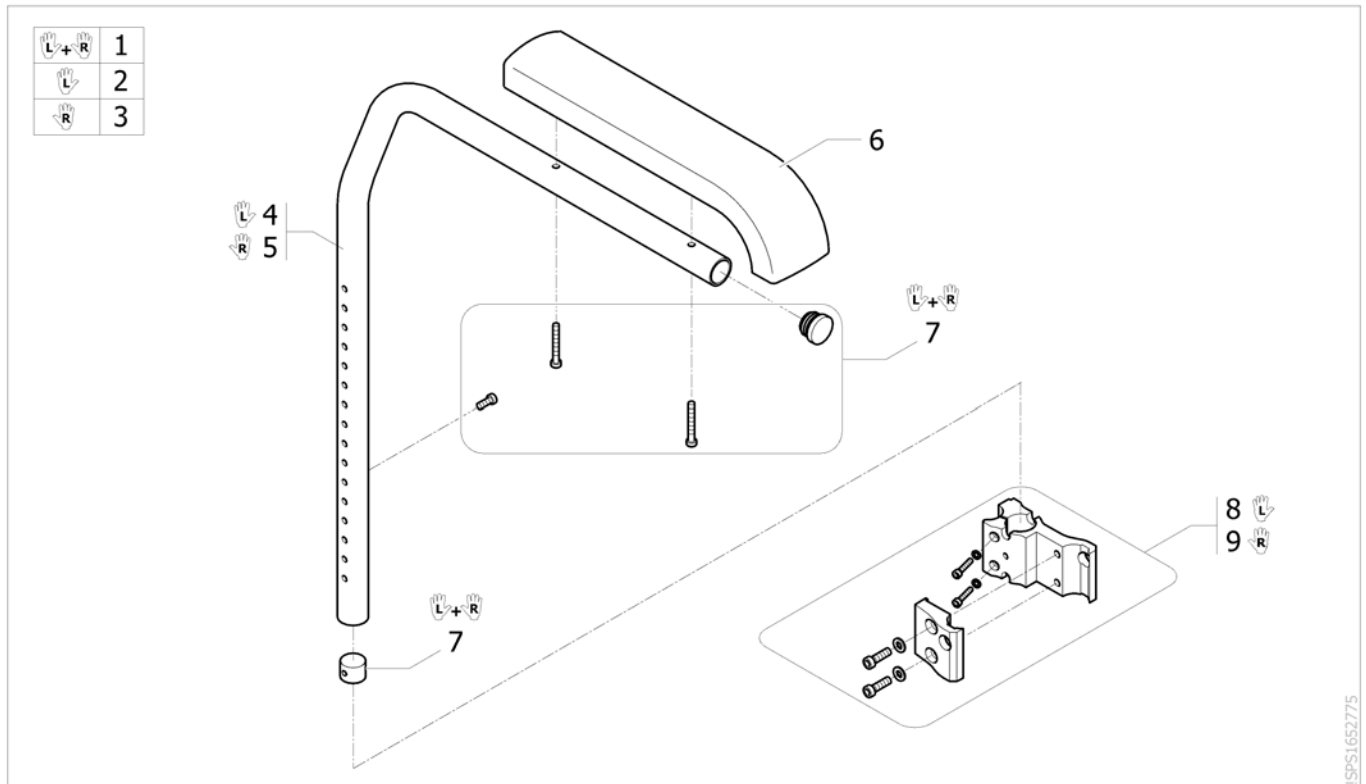

Tubular armrest

Pos.	Part number	Description	Valid from → until	Qty
1	913.1004	Tubular armrest pair, complete, with standard cushion		1
2	913.1158.000	Tubular armrest left, complete, with standard cushion		1
3	913.1157.000	Tubular armrest right, complete, with standard cushion		1
4	SP1606432	Armrest left		1
5	SP1606431	Armrest right		1
6	SP1589276	Standard pad		2
7	SP1607693	Screws kit for tubular armrest, pair		1
8	913.1009	Clamping bracket complete, left		1
9	913.1103	Clamping bracket complete, right		1