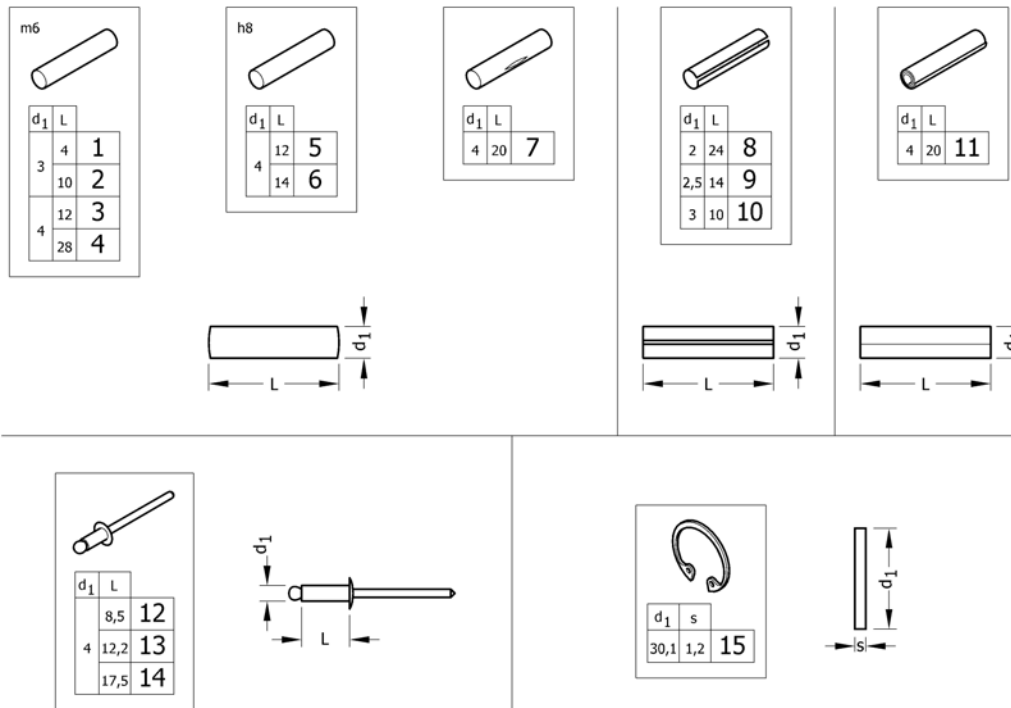

Pins, rivets, ...

ISPS1579324

Pos.	Part number	Description	Valid from → until	Qty
4	1579305	Parallel pins, Ø4x28 m6, kit 20 Pcs.		1
7	1579308	Grooved pins, center grooved, Ø4x20, kit 20 Pcs.		1
9	1579310	Slotted spring pins, heavy duty, Black, Ø2,5x14, kit 20 Pcs.		1
10	1579311	Slotted spring pins, heavy duty, stainless steel, Ø3x10, kit 20 Pcs.		1
11	1579312	Spiral spring pins, Black, Ø4x20, kit 20 Pcs.		1
12	1579313	Dome head blind rivets, Ø4x8,5, kit 20 Pcs.		1
13	1579314	Dome head blind rivets, Ø4x12,2, kit 20 Pcs.		1
14	1579315	Dome head blind rivets, Ø4x17,5, kit 20 Pcs.		1
15	1579316	Retaining rings for bores, Std.Design, Z.plat.Blue,Ø30,1X1,2, kit 20 Pcs.		1