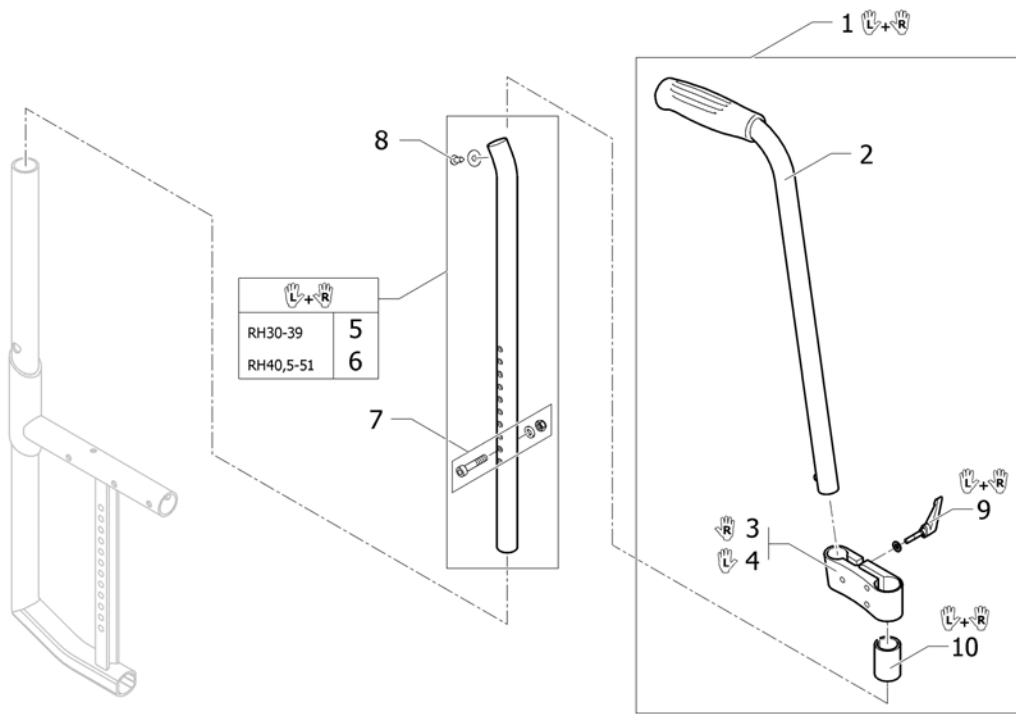

Push handles, height adjustable, rear set

ISPS1652847

Pos.	Part number	Description	Valid from → until	Qty
1	1517876	Push handles, height adjustable, rear set, pair		1
2	1438938	Push handle tube complete, rearset		1
3	1438939	Mounting fixture right complete, for rearset push handles		1
4	1438940	Mounting fixture left complete, for rearset push handles		1
5	1540089	Backrest tubes L without push handles, pair		1
6	1540090	Backrest tubes XL without push handles, pair		1
7	1540088	Fixation kit to backrest tube		1
8	1432083	Fixation kit for backrest band		1
9	1529799	Adjusting lever, pair		1
10	1581293	Sleeves for mounting fixture, for rearset push handles, pair		1