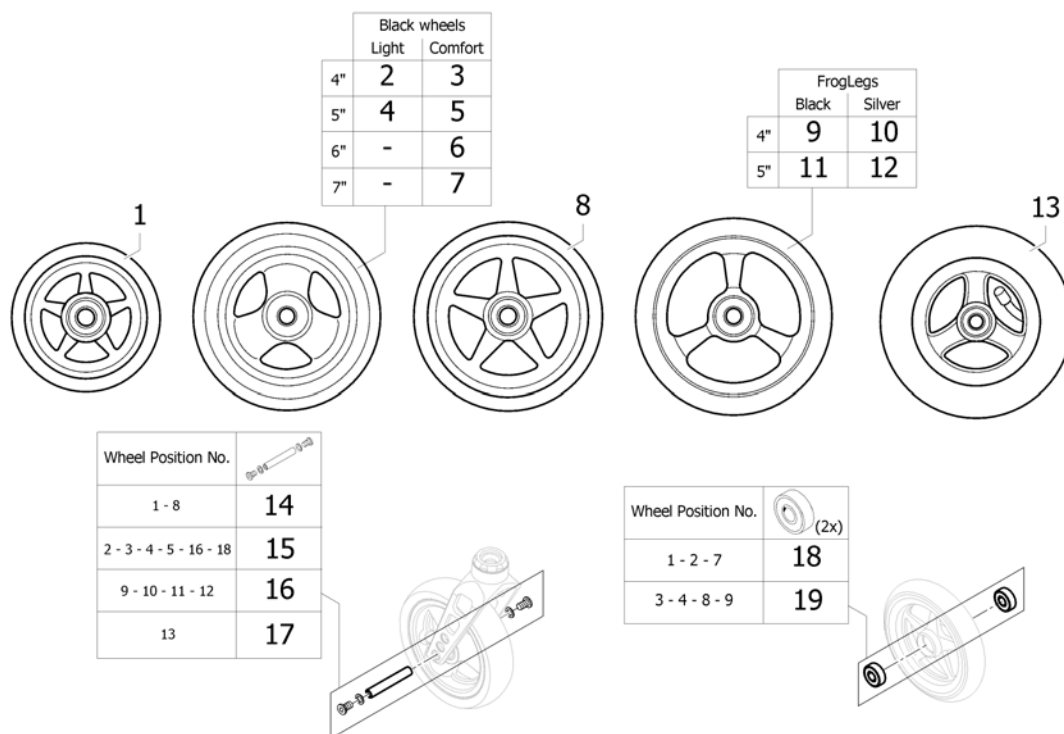

Front Wheels

ISPS1652915

Pos.	Part number	Description	Valid from → until	Qty
1	1513183-0004	4" Starec wheel, black anodized		1
2	SP1638070	4" Everyday wheel, black PU, pair		1
3	SP1638072	4" Comfort wheel, black PU, pair		1
4	SP1638071	5" Everyday wheel, black PU, pair		1
5	SP1638073	5" Comfort wheel, black PU, pair		1
6	SP1638074	6" Comfort wheel, black PU, pair		1
7	SP1638075	7" Comfort wheel, black PU, pair		1
8	1513187-0004	5" Starec wheel, black anodized		1
9	SP1638082	4" x1.42 (36mm) FrogLegs EPIC Aluminum Wide Softroll Caster - Black hub		1
10	SP1638083	4" x1.42 (36mm) FrogLegs EPIC Aluminum Wide Softroll Caster - Silver hub		1
11	SP1638084	5" x1.42 (36mm) FrogLegs EPIC Aluminum Wide Softroll Caster - Black hub		1
12	SP1638085	5" x1.42 (36mm) FrogLegs EPIC Aluminum Wide Softroll Caster - Silver hub		1
13	1513189	6" Pneumatic wheel		1
14	1420972	Axle set complete 3" Sport / 4" and 5" Starec / 4" Skater wheel		2
15	1570108	Axle set without spacer		2
16	SP1638076	Axle set complete 4" and 5" FrogLegs wheels		2
17	1570109	Axle set complete 6" pneumatic wheel		2
18	1570104	Ball bearing 608-2RS 8/22*7, pair		2
19	1570105	Ball bearing 6000-2RS, pair		2