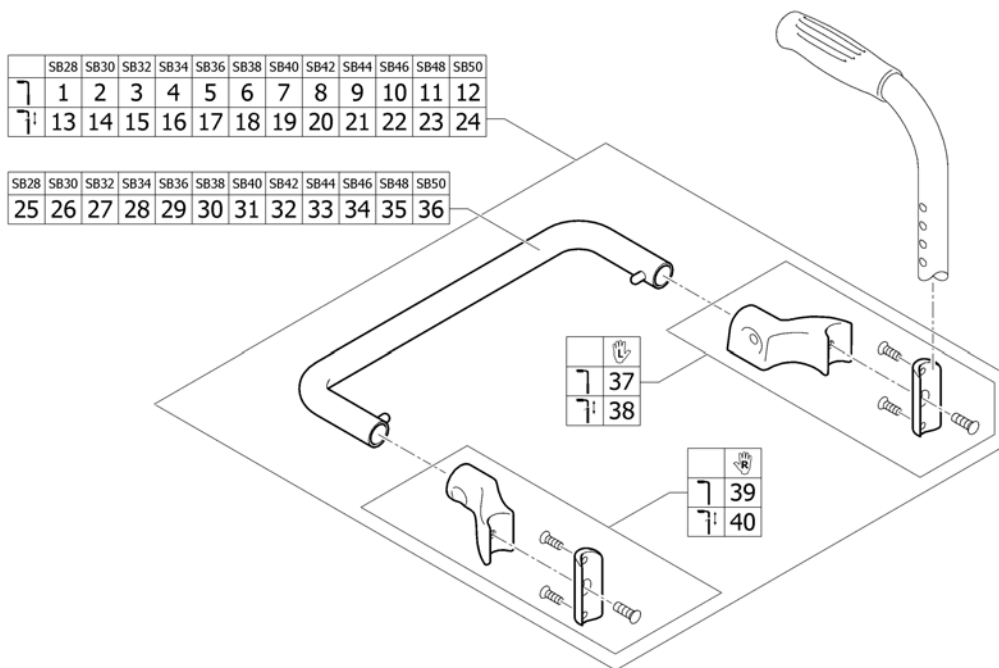

Backrest stabilization bar

Pos.	Part number	Description	Valid from → until	Qty
1	1540096	Stabilizing bar complete SB28 for backrest tubes Ø20		1
2	1540097	Stabilizing bar complete SB30 for backrest tubes Ø20		1
3	1517978	Stabilizing bar complete SB32 for backrest tubes Ø20		1
4	1517979	Stabilizing bar complete SB34 for backrest tubes Ø20		1
5	1517980	Stabilizing bar complete SB36 for backrest tubes Ø20		1
6	1517981	Stabilizing bar complete SB38 for backrest tubes Ø20		1
7	1517982	Stabilizing bar complete SB40 for backrest tubes Ø20		1
8	1517983	Stabilizing bar complete SB42 for backrest tubes Ø20		1
9	1517984	Stabilizing bar complete SB44 for backrest tubes Ø20		1
10	1517985	Stabilizing bar complete SB46 for backrest tubes Ø20		1
11	1517986	Stabilizing bar complete SB48 for backrest tubes Ø20		1
12	1517987	Stabilizing bar complete SB50 for backrest tubes Ø20		1
13	1540098	Stabilizing bar complete SB28 for backrest tubes Ø25		1
14	1540099	Stabilizing bar complete SB30 for backrest tubes Ø25		1
15	1517988	Stabilizing bar complete SB32 for backrest tubes Ø25		1
16	1517989	Stabilizing bar complete SB34 for backrest tubes Ø25		1
17	1517990	Stabilizing bar complete SB36 for backrest tubes Ø25		1
18	1517991	Stabilizing bar complete SB38 for backrest tubes Ø25		1
19	1517992	Stabilizing bar complete SB40 for backrest tubes Ø25		1
20	1517993	Stabilizing bar complete SB42 for backrest tubes Ø25		1
21	1517994	Stabilizing bar complete SB44 for backrest tubes Ø25		1
22	1517995	Stabilizing bar complete SB46 for backrest tubes Ø25		1
23	1517996	Stabilizing bar complete SB48 for backrest tubes Ø25		1
24	1517997	Stabilizing bar complete SB50 for backrest tubes Ø25		1
25	1540100	Stabilizing bar SB28		1
26	1540101	Stabilizing bar SB30		1
27	1517998	Stabilizing bar SB32		1
28	1517999	Stabilizing bar SB34		1
29	1518000	Stabilizing bar SB36		1
30	1518001	Stabilizing bar for SW 380 mm		1
31	1518002	Stabilizing bar SB40		1