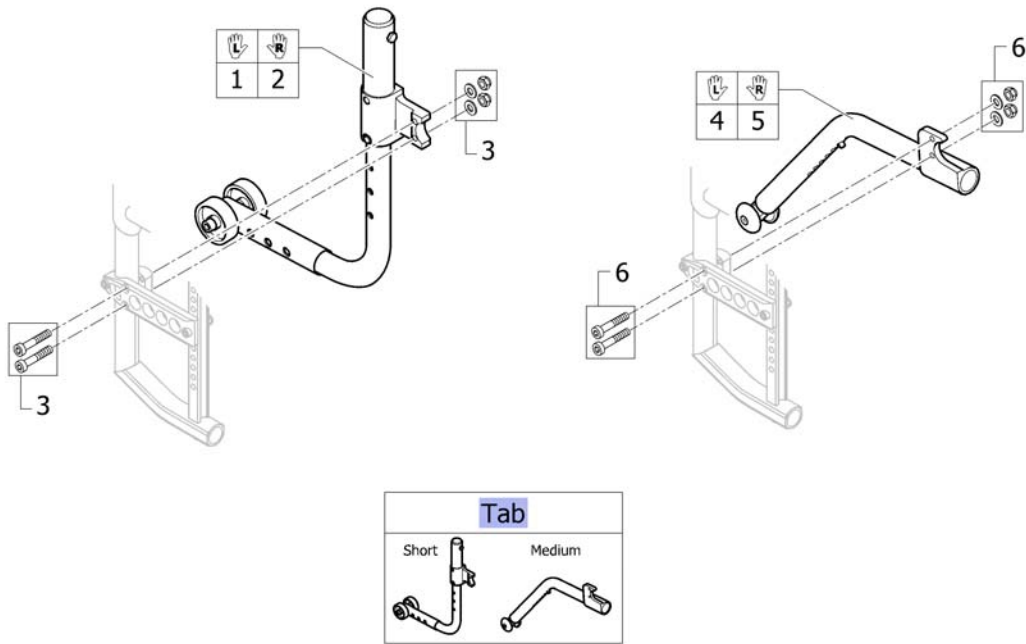

Antitipper

ISPS1652774

Pos.	Part number	Description	Valid from → until	Qty
Tab	-	Configuration table anti-tipper		1
1	1550285	Antitipper short left complete		1
2	1550286	Antitipper short right complete		1
3	1532013	Fixation kit to Antitipper (standard adapter plate) <i>Only for Pos. 1 and 2</i>		1
4	1524912	Antitipper medium left		1
5	1524911	Antitipper medium right		1
6	1587986	Fixation kit to Antitipper <i>Only for Pos. 4 and 5</i>		1