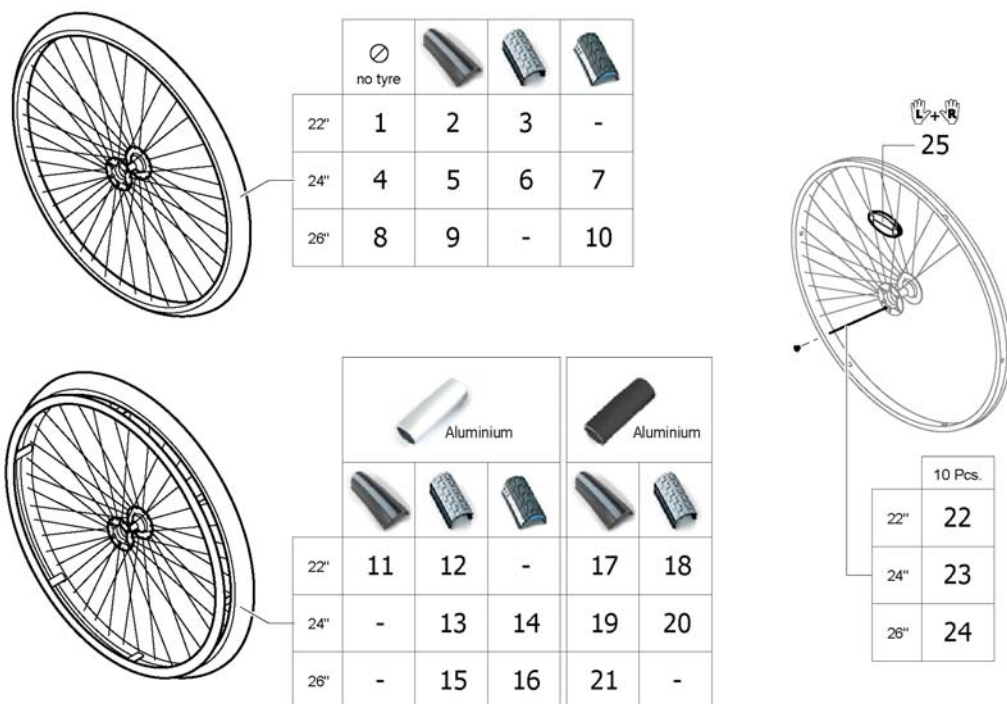

Starec Rear Wheels

Pos.	Part number	Description	Valid from → until	Qty
1	1559083-0407	Rear wheel 22", Starec X, colourless, without handrim, without tyre		2
2	SP1601741	Rear wheel 22", Starec hub X, without handrim, Rightrun black/grey		2
3	904.1139	Rear wheel 22", Starec hub X, without handrim, Tread		2
4	1567104-0407	Rear wheel 24", Starec X, colourless, without handrim, without tyre		2
5	SP1601745	Rear wheel 24", Starec hub X, without handrim, Rightrun black/grey tyre		2
6	904.1141	Rear wheel 24", Starec hub X, without handrim, Tread		2
7	1554399-0407	Rear wheel 24", Starec X, colourless, without handrim, marathon		2
8	1567099-0407	Rear wheel 26", Starec X, colourless, without handrim, without tyre		2
9	SP1601749	Rear wheel 26", Starec hub X, without handrim, Rightrun black/grey		2
10	1554403-0407	Rear wheel 26", Starec X, colourless, without handrim, marathon		2
11	SP1601743	Rear wheel 22", Starec hub X, handrim, Rightrun black/grey		2
12	904.1123	Rear wheel 22", Starec hub X, handrim, Tread		2
13	904.1125	Rear wheel 24", Starec hub X, handrim, Tread		2
14	1554400-0407	Rear wheel 24", Starec X, colourless, handrim, marathon evolution		2
15	SP1601751	Rear wheel 26", Starec hub X, handrim, Rightrun black/grey		2
16	1554417-0407	Rear wheel 26", Starec X, colourless, handrim, marathon evolution		2
17	SP1601860	Rear wheel 22", Starec hub X, handrim aluminium black, Rightrun black/grey		2
18	1562656	Rear wheel 22", Starec hub X, handrim aluminium black, Tread		2
19	SP1601864	Rear wheel 24", Starec hub X, handrim aluminium black, Rightrun black/grey		2
20	1562660	Rear wheel 24", Starec hub X, handrim aluminium black, Tread		2
21	SP1601866	Rear wheel 26", Starec hub X, handrim aluminium black, Rightrun black/grey		2
22	1579082	Spokes 228mm complete, kit 10 Pcs.		1
23	1579086	Spokes 253mm complete, kit 10 Pcs.		1
24	1579090	Spokes 278mm complete, kit 10 Pcs.		1
25	1571073	Spokereflection, pair		1