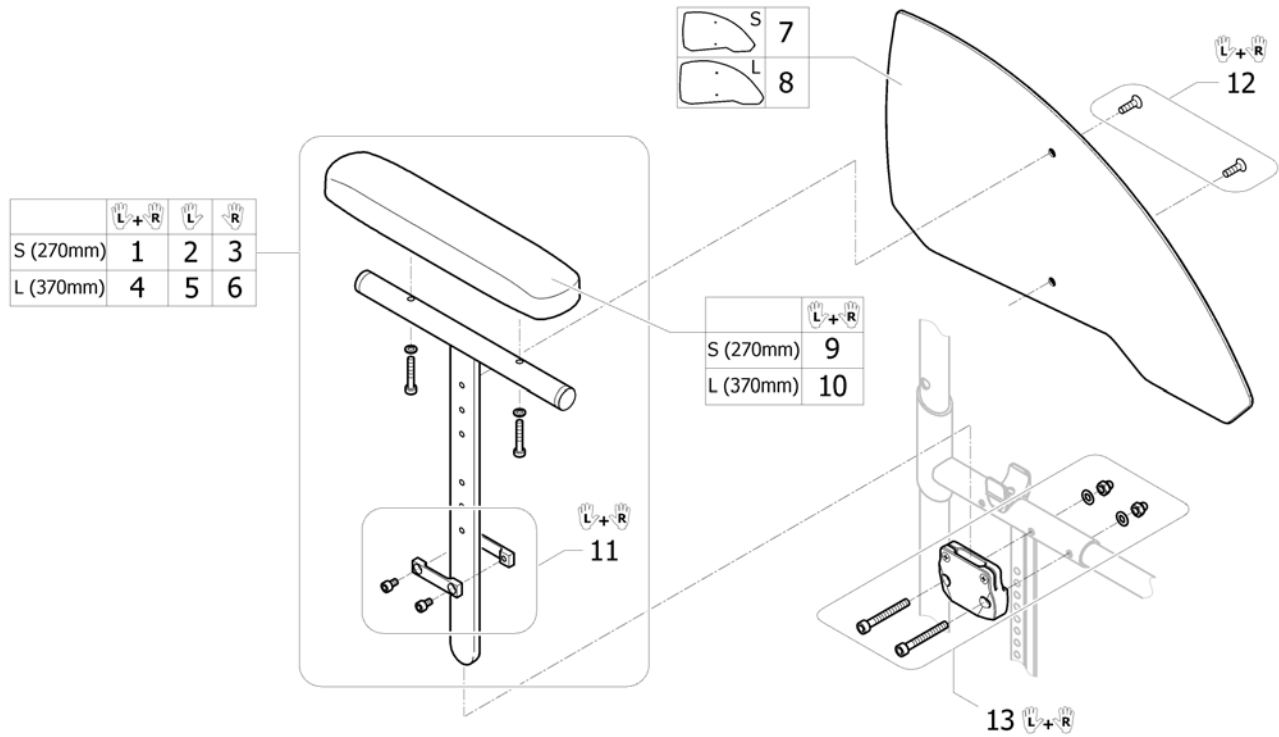

Siderest height adjustable

SPS1652854

Pos.	Part number	Description	Valid from → until	Qty
1	1517682	Siderest height adjustable short, pair		1
2	1517678	Siderest height adjustable short, left		1
3	1517677	Siderest height adjustable short, right		1
4	1517683	Siderest height adjustable long, pair		1
5	1517680	Siderest height adjustable long, left		1
6	1517679	Siderest height adjustable long, right		1
7	SP1652987	Clothes-guard Carbon S for Siderest T height adjustable		1
8	SP1652988	Clothes-guard Carbon L for Siderest T height adjustable		1
9	1439497	Ampad S (270mm) incl. screws, pair		1
10	1439498	Ampad L (370mm) incl. screws, pair		1
11	1517681	Siderests height clamp kit, pair		1
12	1540011	Clothes-guard fixation kit		1
13	SP166622	Fixation set mudguard removable, Pair		1