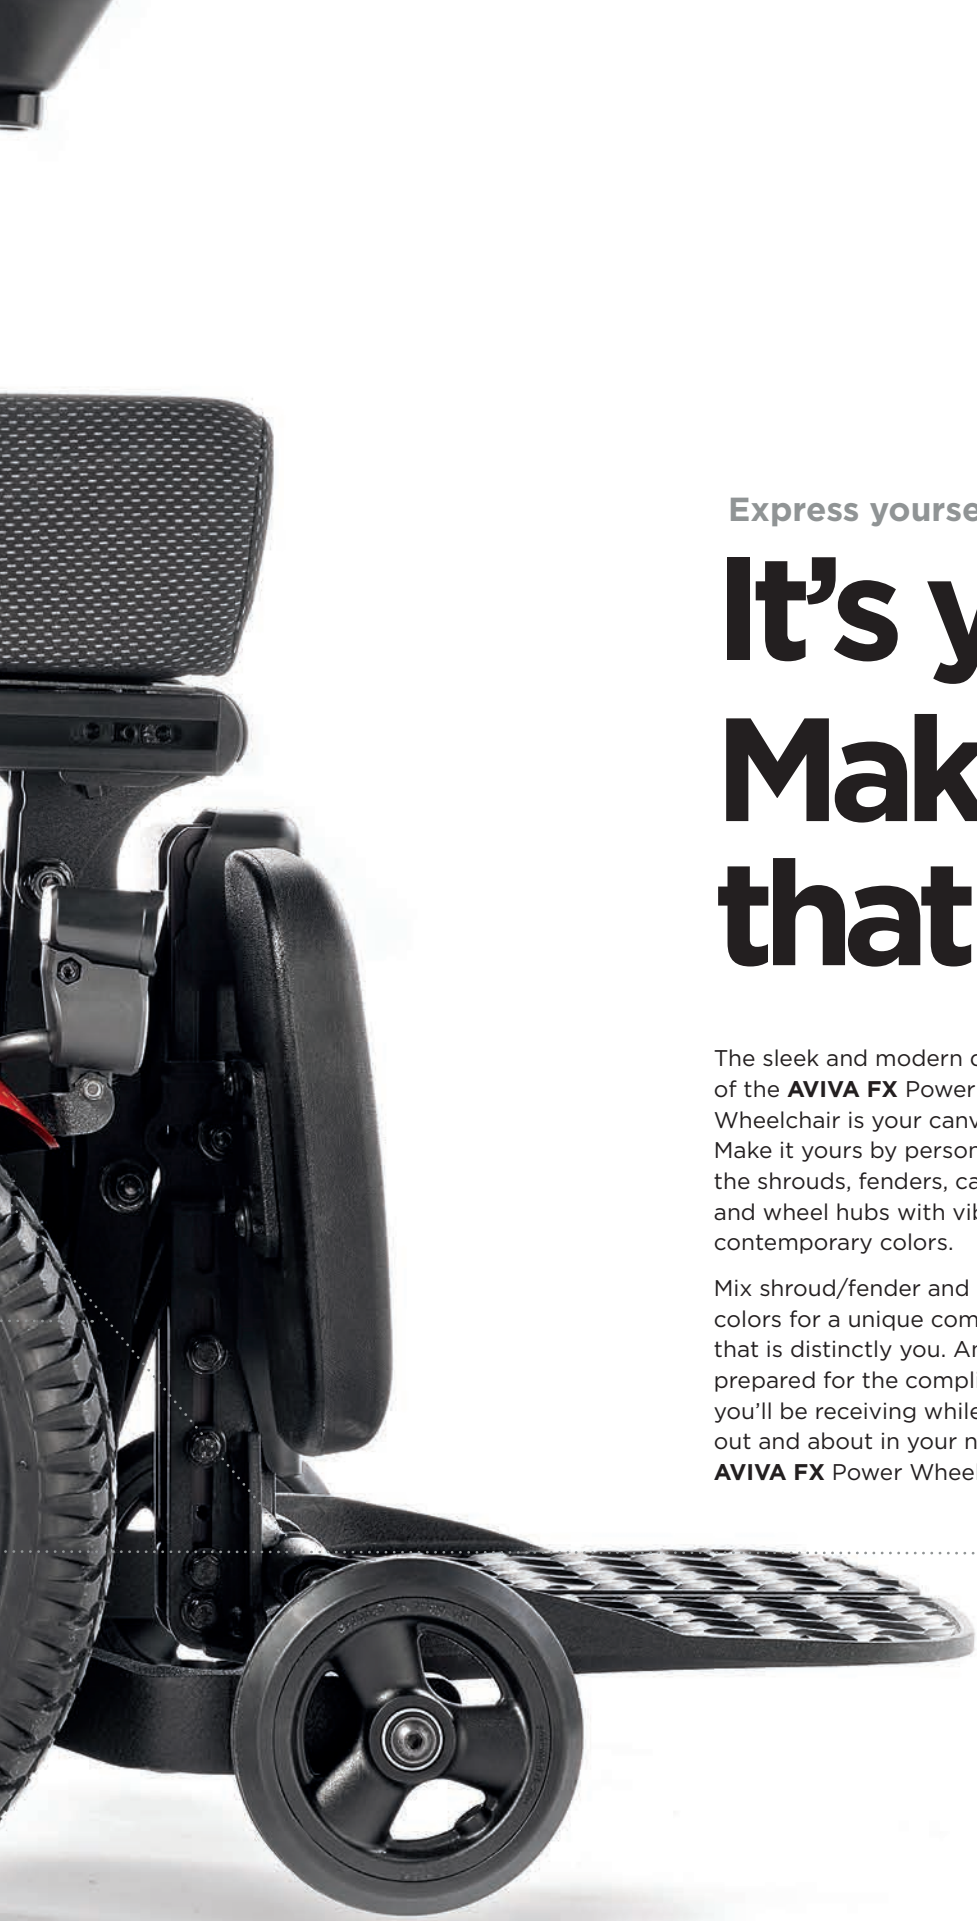

## > Speed it up

If you feel the need for speed, the **AVIVA FX** Power Wheelchair is available with an optional high speed 12 kph motor.

# Get closer to what matters

The **AVIVA FX** Power Wheelchair boasts a seat-to-floor height as low as only 16.75", even with a full-sized 14" drive wheel and powerful Group 24 batteries.

This means that not only do you enjoy improved traction and stability, but you can also get closer to tables...and what really matters.