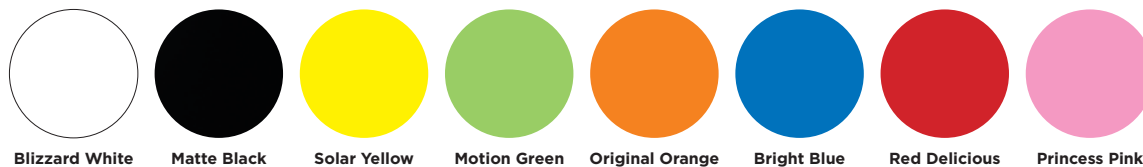

Base Shroud Colours

FOR FURTHER INFORMATION:

New Zealand: Freephone 0800 468 222, email sales@invacare.co.nz or visit www.invacare.co.nz

Australia: Freephone 1800 460 460, email sales@invacare.com.au or visit www.invacare.com.au

Asia: Phone +61 2 8839 5330, email exportsales@invacare.com.au or visit www.invacare.com

Thailand: Phone +66 0 2108 8555 or visit www.invacare.com

Yes, you can.®